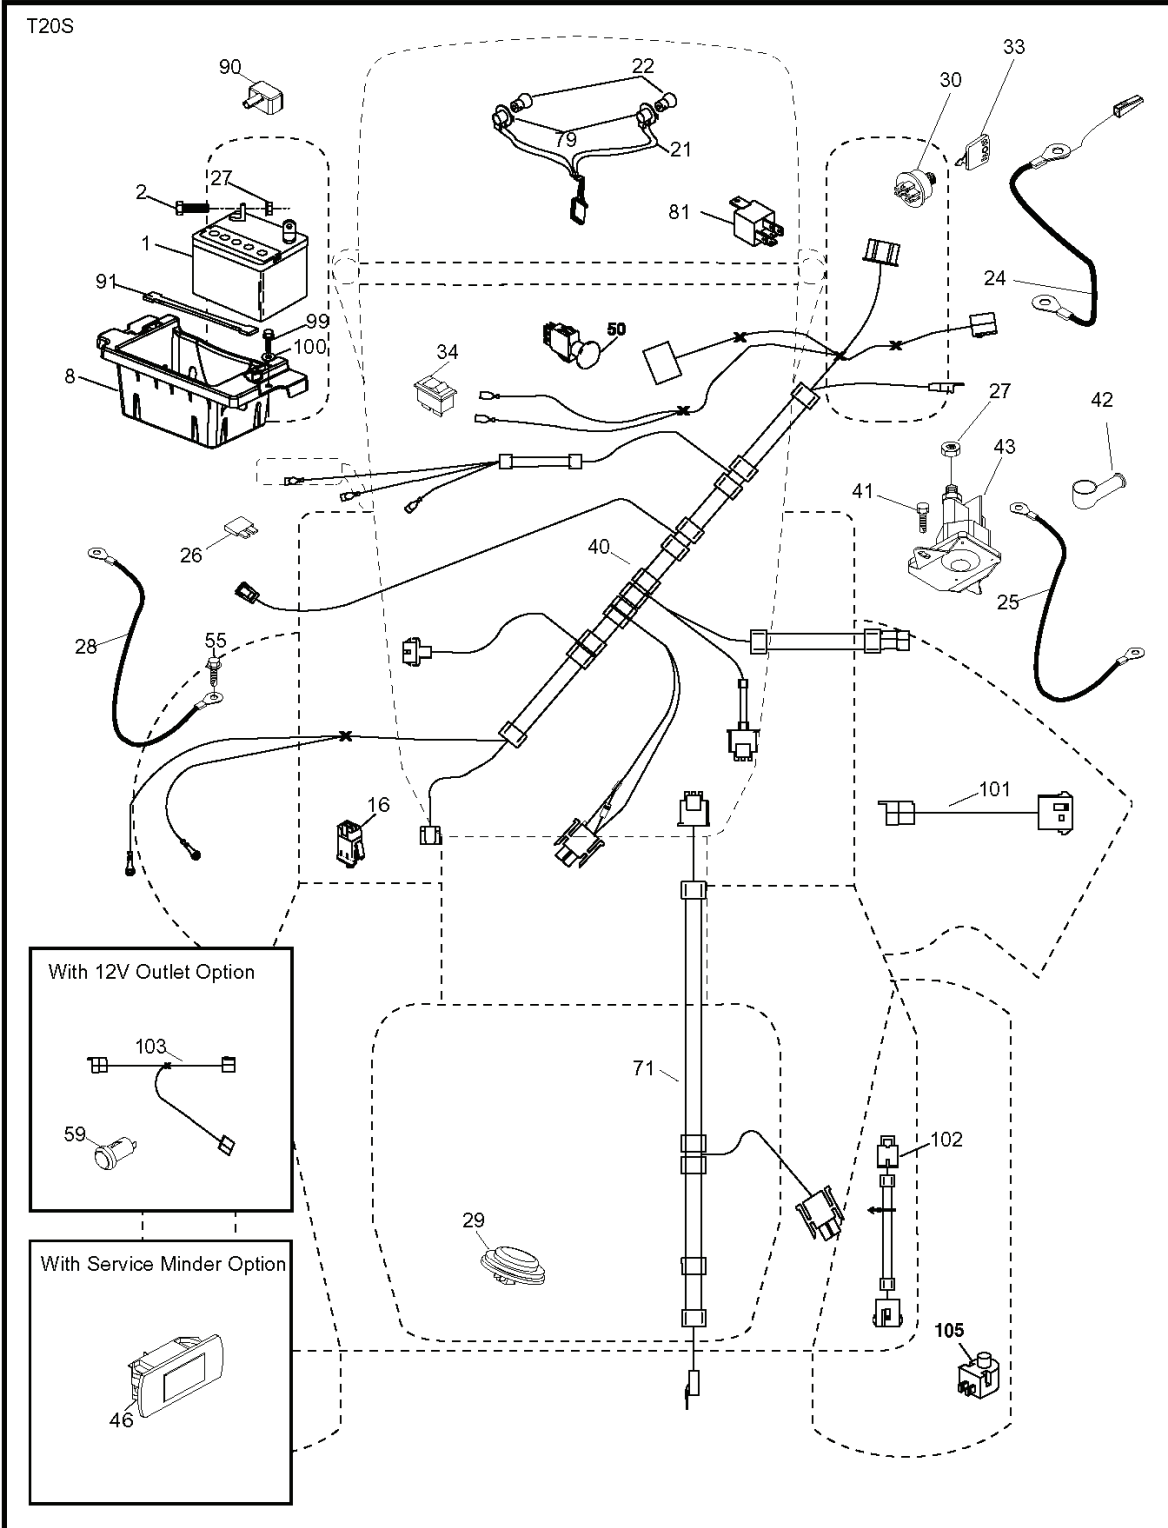

REF.	PART NO.	DESCRIPTION	REMARK	QTY.	KIT
1	532406621	SEAT		1	
2	532180166	BRACKET		1	
3	532140675	STRAP		1	
6	873800600	NUT		1	
7	532124181	SPRING		1	
8	532171877	BOLT		1	
10	532196977	PLATE		1	
21	532171852	BOLT		1	
37	873800500	LOCK NUT		1	
40	532197661	HANDLE		1	
41	532198200	SPRING		1	
43	874760612	BOLT		1	
44	819133812	WASHER		1	

**TRACTOR - - MODEL NUMBER 2346XLS (96043004500), PRODUCT NO. 960 43 00-45
ELECTRICAL**