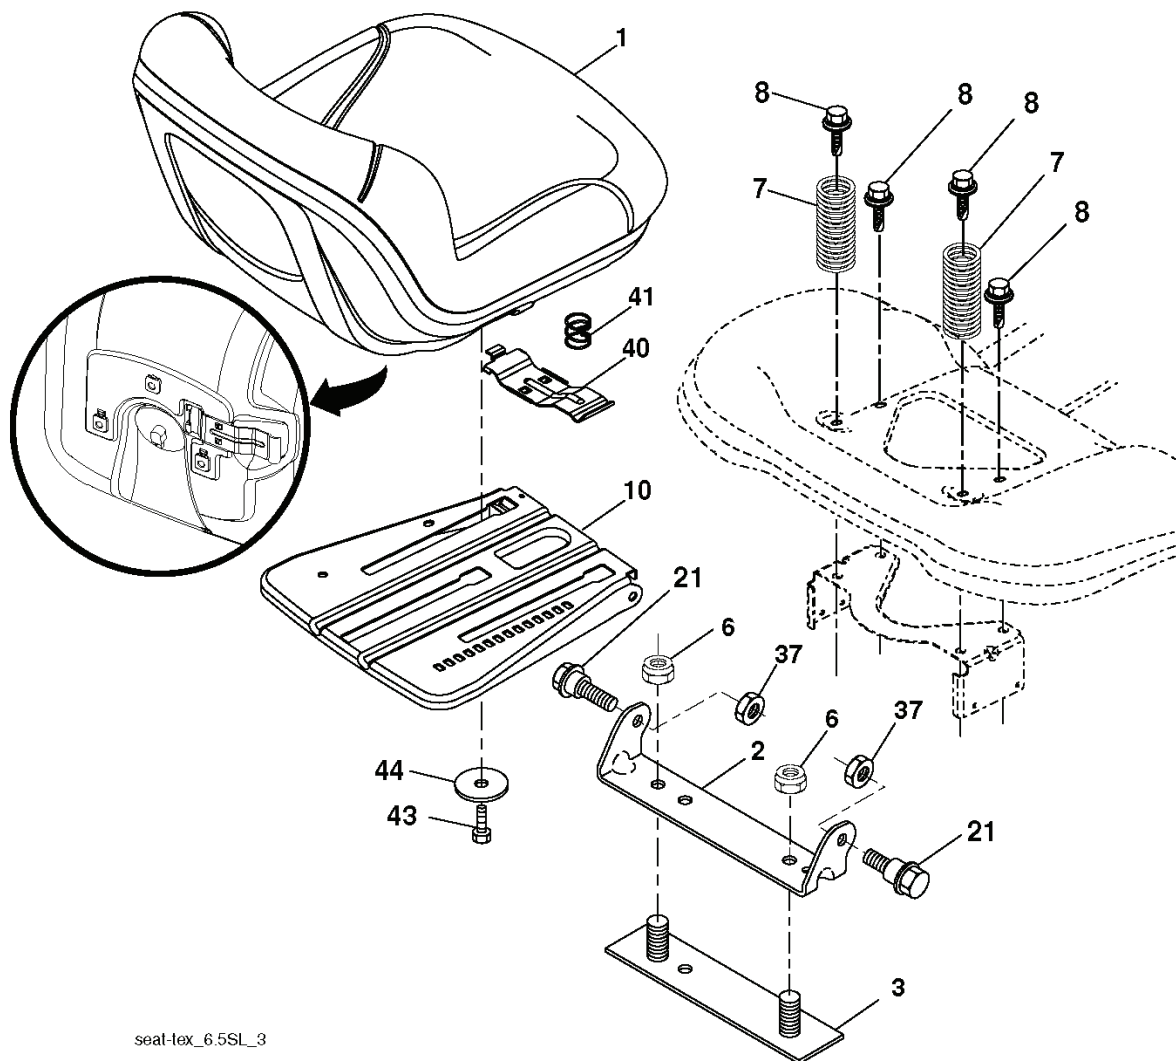

**TRACTOR -- MODEL NUMBER 2346XLS (96043004500), PRODUCT NO. 960 43 00-45  
MOWER LIFT**

lift-tex\_7

**KEY DAPT**

**KEY DAPT**

---

REF.	PART NO.	DESCRIPTION	REMARK	QTY.	KIT
2	532195223	SHAFT		1	
3	532195230	LEVER	RH	1	
7	532411555	GRIP		1	
10	532196314	SPRING		1	
87	532194209	SPRING		1	
88	532410710	SPRING		1	
89	819191912	WASHER		1	
90	532194208	PIN		1	
91	532195181	LINK		1	
97	817000612	SCREW		1	
98	532195270	LINK		1	
100	873930600	NUT		1	

TRACTOR - - MODEL NUMBER 2346XLS (96043004500), PRODUCT NO. 960 43 00-45  
SEAT ASSEMBLY

---

REF.	PART NO.	DESCRIPTION	REMARK	QTY.	KIT
1	532406621	SEAT		1	
2	532180166	BRACKET		1	
3	532140675	STRAP		1	
6	873800600	NUT		1	
7	532124181	SPRING		1	
8	532171877	BOLT		1	
10	532196977	PLATE		1	
21	532171852	BOLT		1	
37	873800500	LOCK NUT		1	
40	532197661	HANDLE		1	
41	532198200	SPRING		1	
43	874760612	BOLT		1	
44	819133812	WASHER		1	