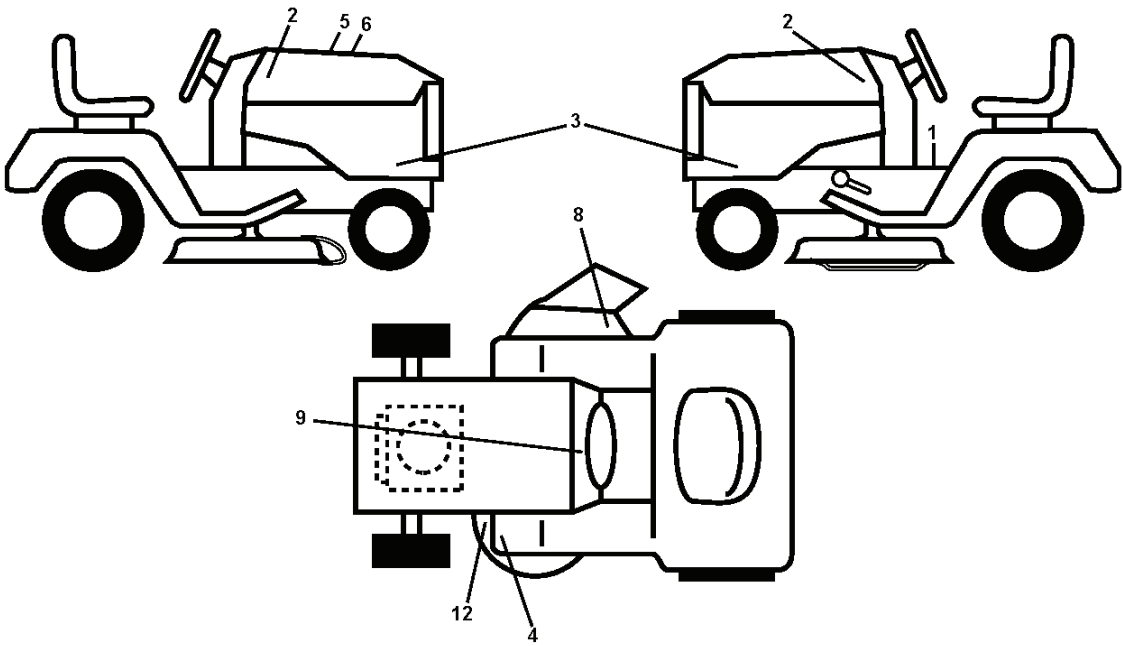

**TRACTOR - - MODEL NUMBER 2346XLS (96043004500), PRODUCT NO. 960 43 00-45  
DECALS**

---

REF.	PART NO.	DESCRIPTION	REMARK	QTY.	KIT
1	532411658	DECAL		1	
2	532415780	EMBLEM,HOOD.HUSQ.DEALER		1	
3	532418214	DECAL		1	
4	532418600	DECAL		1	
5	532180941	DECAL		1	
6	532418271	DECAL		1	
8	532170563	DECALC."DANGER"		1	
9	532145005	DECAL		1	
12	532160396	DECAL		1	
	532418277	DECAL		1	
	532166960	DECAL		1	
	532401771	FOOTREST	LH	1	
	532403773	FOOTREST	RH	1	

**TRACTOR -- MODEL NUMBER 2346XLS (96043004500), PRODUCT NO. 960 43 00-45  
MOWER LIFT**

lift-tex\_7

**KEY DAPT**

**KEY DAPT**

---

REF.	PART NO.	DESCRIPTION	REMARK	QTY.	KIT
2	532195223	SHAFT		1	
3	532195230	LEVER	RH	1	
7	532411555	GRIP		1	
10	532196314	SPRING		1	
87	532194209	SPRING		1	
88	532410710	SPRING		1	
89	819191912	WASHER		1	
90	532194208	PIN		1	
91	532195181	LINK		1	
97	817000612	SCREW		1	
98	532195270	LINK		1	
100	873930600	NUT		1	

TRACTOR - - MODEL NUMBER 2346XLS (96043004500), PRODUCT NO. 960 43 00-45  
SEAT ASSEMBLY

---

REF.	PART NO.	DESCRIPTION	REMARK	QTY.	KIT
1	532406621	SEAT		1	
2	532180166	BRACKET		1	
3	532140675	STRAP		1	
6	873800600	NUT		1	
7	532124181	SPRING		1	
8	532171877	BOLT		1	
10	532196977	PLATE		1	
21	532171852	BOLT		1	
37	873800500	LOCK NUT		1	
40	532197661	HANDLE		1	
41	532198200	SPRING		1	
43	874760612	BOLT		1	
44	819133812	WASHER		1	

# TRACTOR - - MODEL NUMBER 2346XLS (96043004500), PRODUCT NO. 960 43 00-45