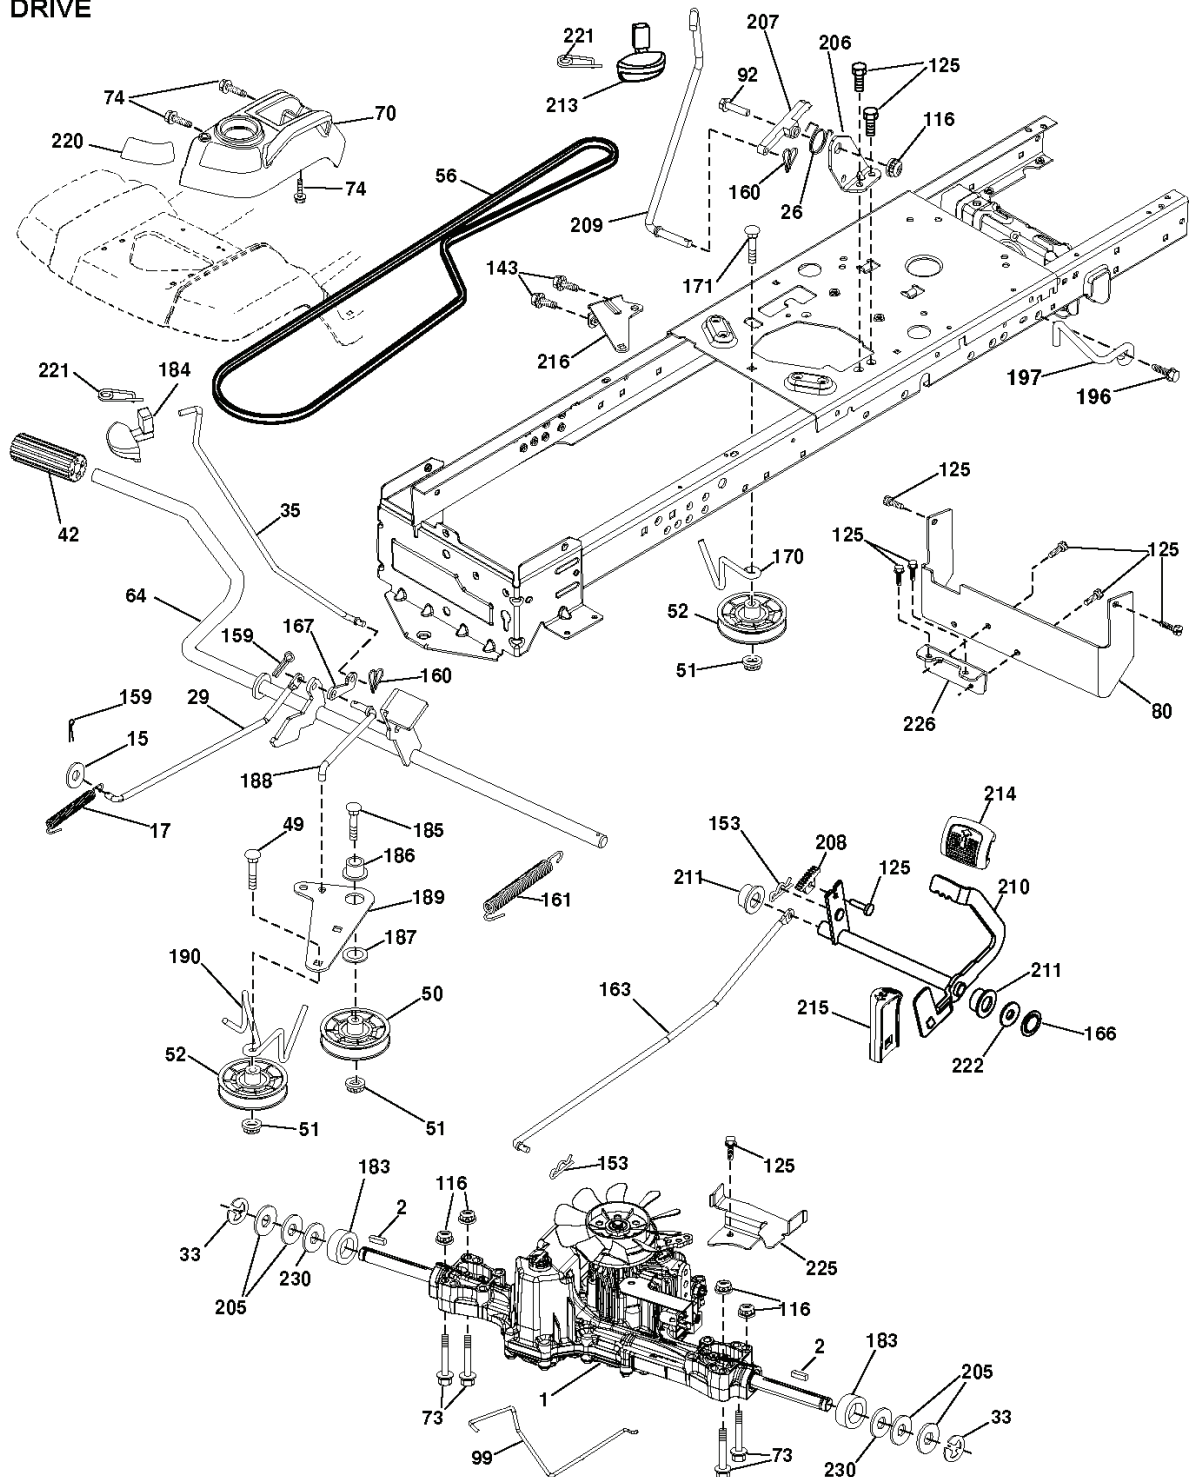

REF.	PART NO.	DESCRIPTION	REMARK	QTY.	KIT
1	532411658	DECAL		1	
2	532415780	EMBLEM,HOOD.HUSQ.DEALER		1	
3	532418214	DECAL		1	
4	532418600	DECAL		1	
5	532180941	DECAL		1	
6	532418271	DECAL		1	
8	532170563	DECALC."DANGER"		1	
9	532145005	DECAL		1	
12	532160396	DECAL		1	
	532418277	DECAL		1	
	532166960	DECAL		1	
	532401771	FOOTREST	LH	1	
	532403773	FOOTREST	RH	1	

**TRACTOR -- MODEL NUMBER 2346XLS (96043004500), PRODUCT NO. 960 43 00-45
DRIVE**

drive-tex_K46_pedal_13