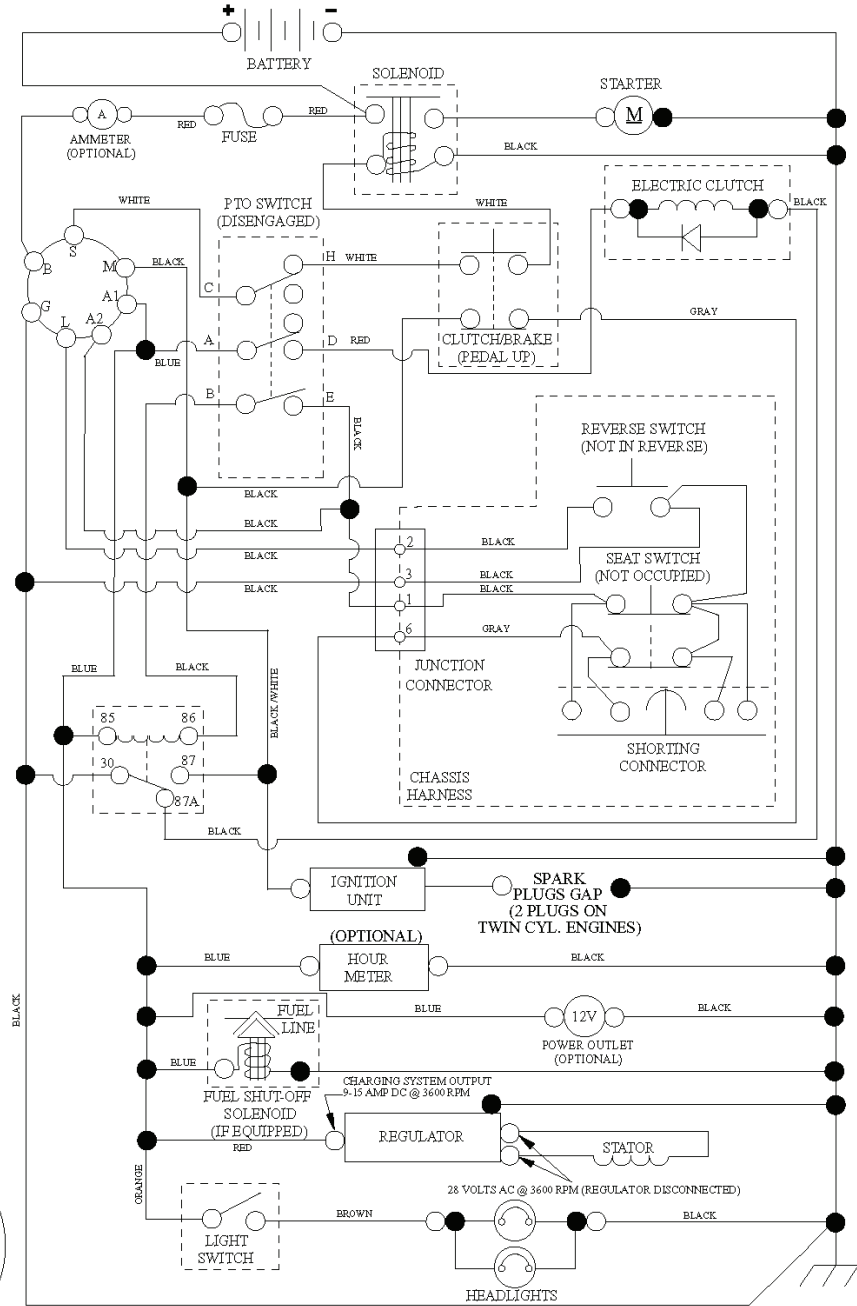

TRACTOR - - MODEL NUMBER 2346XLS (96043004500), PRODUCT NO. 960 43 00-45

SCHEMATIC

SCH13

POSITION	CIRCUIT	"MAKE"
OFF	M+G+A1	
RUN/OVERRIDE	B+A1	
RUN	B+A1	L+A2
START	B + S + A1	

WIRING INSULATED CLIPS
NOTE: IF WIRING INSULATED CLIPS WERE REMOVED FOR SERVICING OF UNIT, THEY SHOULD BE RE-INSTALLED TO PROPERLY SECURE YOUR WIRING.

● NON-REMOVABLE CONNECTIONS
○ REMOVABLE CONNECTIONS