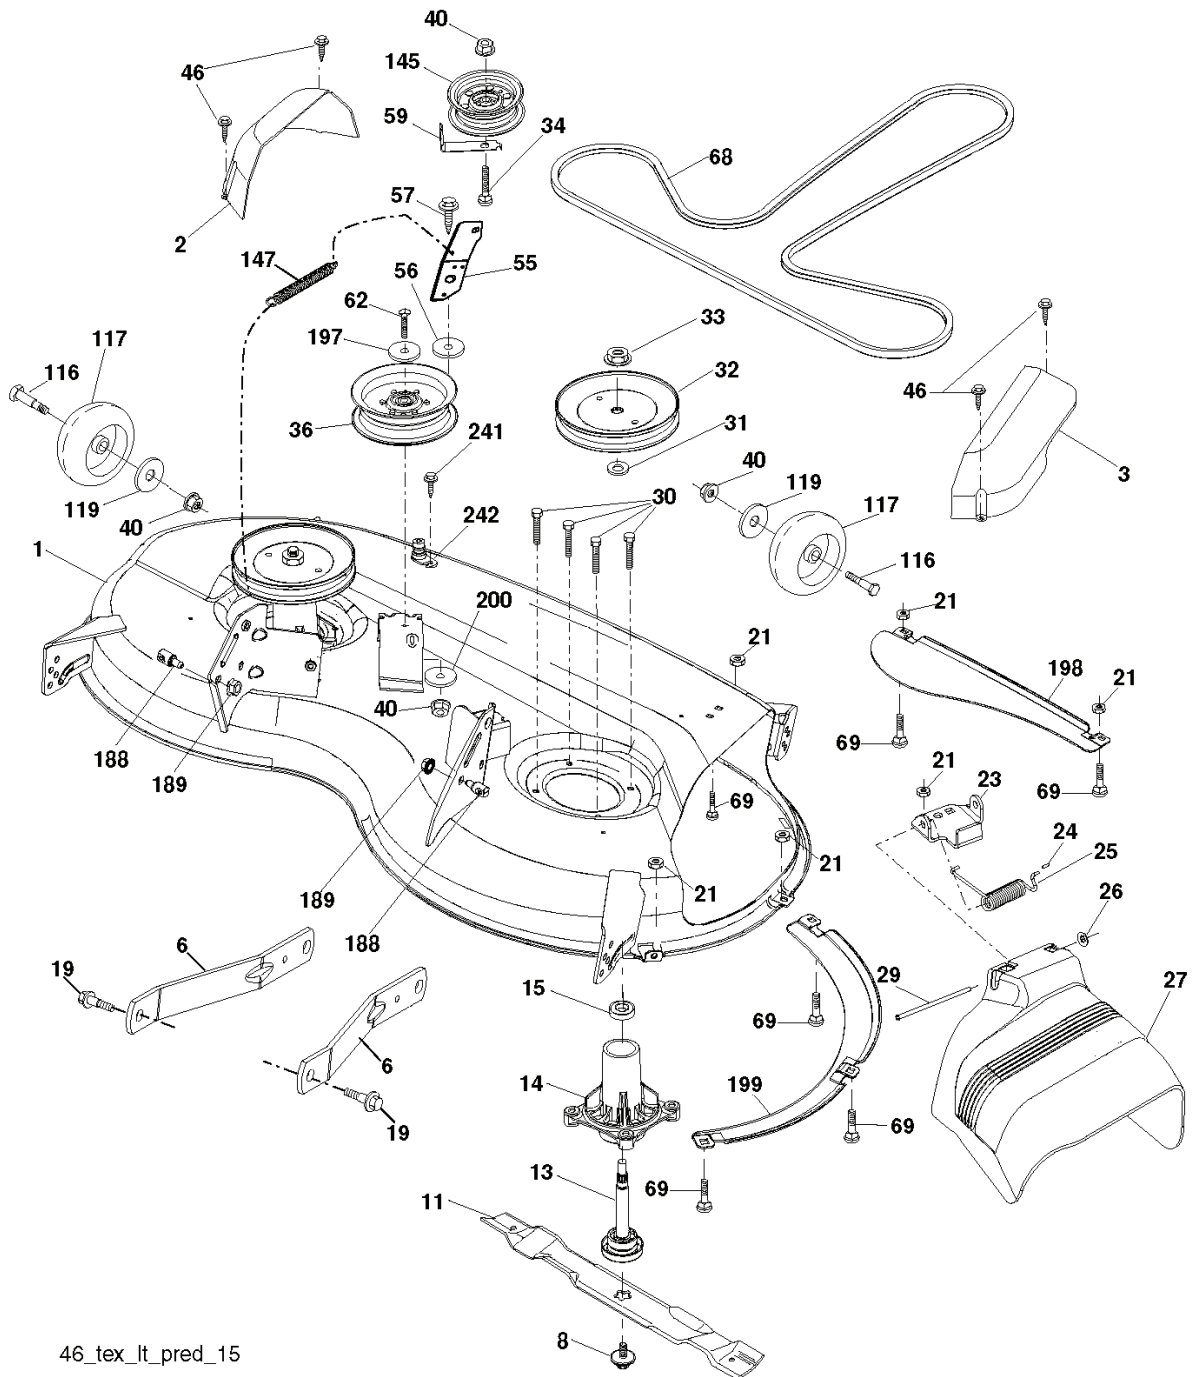

REF.	PART NO.	DESCRIPTION	REMARK	QTY.	KIT
1				1	
2	532149723	MUFFLER		1	
9	532194320	BELT GUIDE		1	
11	532400008	CLUTCH		1	
12	532405097	PULLEY		1	
15	532193499	FUEL TANK		1	
18	532194267	FUEL CAP		1	
20	532178385	THROTTLE TRIGGER		1	
21	532416358	SCREW		1	
22	532191596	COMMA*RPLPAR 532187767428		1	
28	532401135	LINE.FUEL.64"REAR.EMIS		1	
29	532137180	SPARK ARRESTER KIT		1	
31	532145006	CLIP		1	
37	532123487	HOSE CLAMP		1	
41	532126197	WASHER		1	
42	810040700	WASHER		1	
45	873510400	NUT		1	
62	532146629	HEAT SHIELD		1	
69	532192442	GASKET.MUFFLER.#806237		1	
70	532191548	EXHAUST TUBE LH	LH	1	
71	532191549	EXHAUST TUBE RH	RH	1	
79	532192443	SCREW		1	
81	532148456	TUBE		1	
82	532181654	PLUG		1	
84	817060620	SCREW		1	
85	532173937	BOLT		1	
87	532171877	BOLT		1	
90	817000616	SCREW		1	

TRACTOR - - MODEL NUMBER 2346XLS (96043004500), PRODUCT NO. 960 43 00-45
MOWER DECK

46_tex_it_pred_15