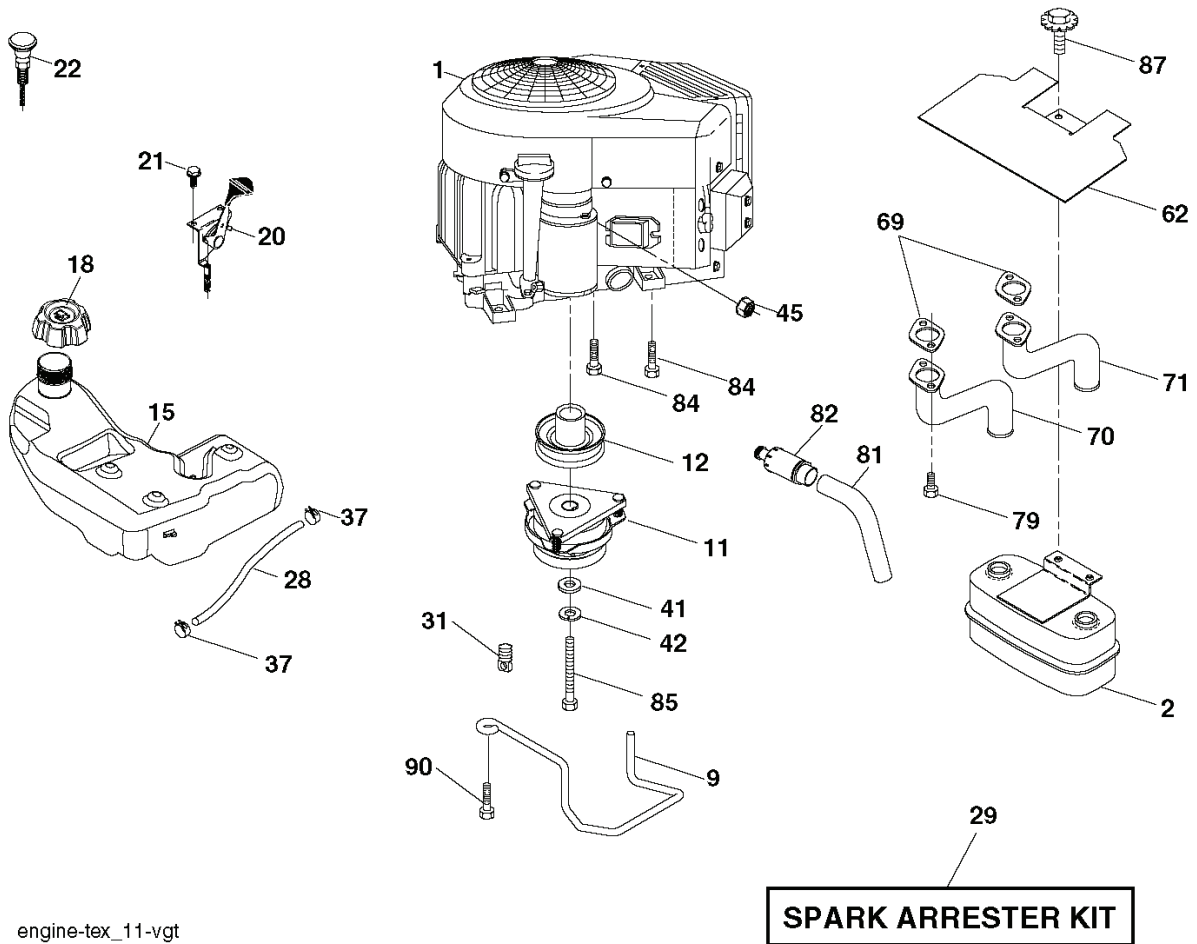

REF.	PART NO.	DESCRIPTION	REMARK	QTY.	KIT
1	532163465	BATTERY		1	
2	874760412	BOLT		1	
8	532186491	BOX		1	
16	532176138	MICRO SWITCH		1	
21	532183759	HARNESS		1	
22	532004152	BULB		1	
24	532400253	CABLE		1	
25	532412895	CABLE.STARTER.6G.BL/RE*SUBS/2*		1	
26	532175158	FUSE		1	
27	873510400	NUT		1	
28	532145491	CABLE		1	
29	532401545	SWITCH		1	
30	532193350	IGNITION MODULE		1	
33	532411935	KEY		1	
34	532110712	SWITCH		1	
40	532409614	CABLE		1	
41	817720408	SCREW		1	
42	532131563	COVER		1	
43	532192507	SOLENOID		1	
46	532401763	DISPLAY		1	
50	532174651	SWITCH		1	
55	817060512	SCREW		1	
59	532400303	OUTLET-12 VOLT		1	
71	532194276	CABLE ASSY		1	
79	532175242	HOLDER		1	
81	532409615	HARNESS		1	
90	532400724	COVER		1	
91	532190270	STRAP BATTERY MOUNT FRO		1	
99	817670412	SCREW		1	
100	819091416	WASHER		1	
101	532198317	CABLE		1	
102	532404454	CABLE		1	
103	532407962	CABLE		1	
105	532407568	SWITCH		1	

TRACTOR - - MODEL NUMBER 2346XLS (96043004500), PRODUCT NO. 960 43 00-45
ENGINE

engine-tex_11-vgt