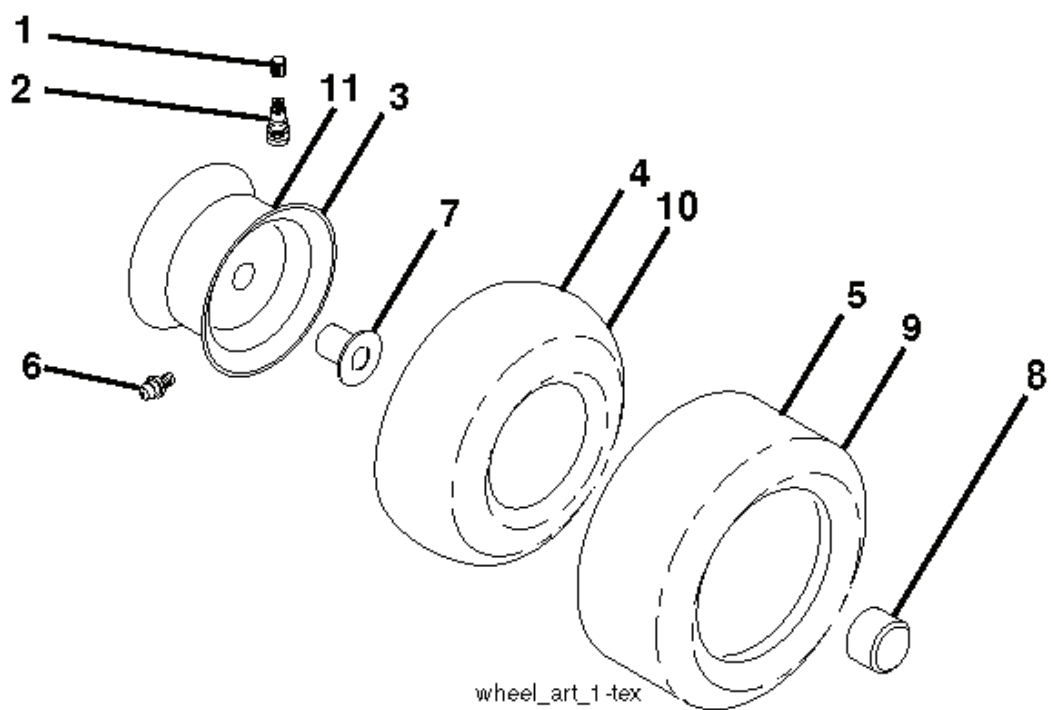

WHEELS AND TIRES

REF.	PART NO.	DESCRIPTION	REMARK	QTY.	KIT
1	532059192	CAP VALVE		1	
2	532065139	NIPPLE		1	
3	532138336	RIM		1	
4	532059904	HOSE	Service Item Only	1	
5	532106222	TIRE		1	
6	532124957	FITTING	Front Wheel Only	1	
7	532124959	BEARING	Front Wheel Only	1	
8	532175039	HUB CAP		1	
9	532122082	TIRE		1	
10	532124926	HOSE	Service Item Only	1	
11	532138337	RIM SPROCKET		1	
	532144334	SEALING FOAM	10 oz. Tube	1	
	PART NO.		REMARK		KIT