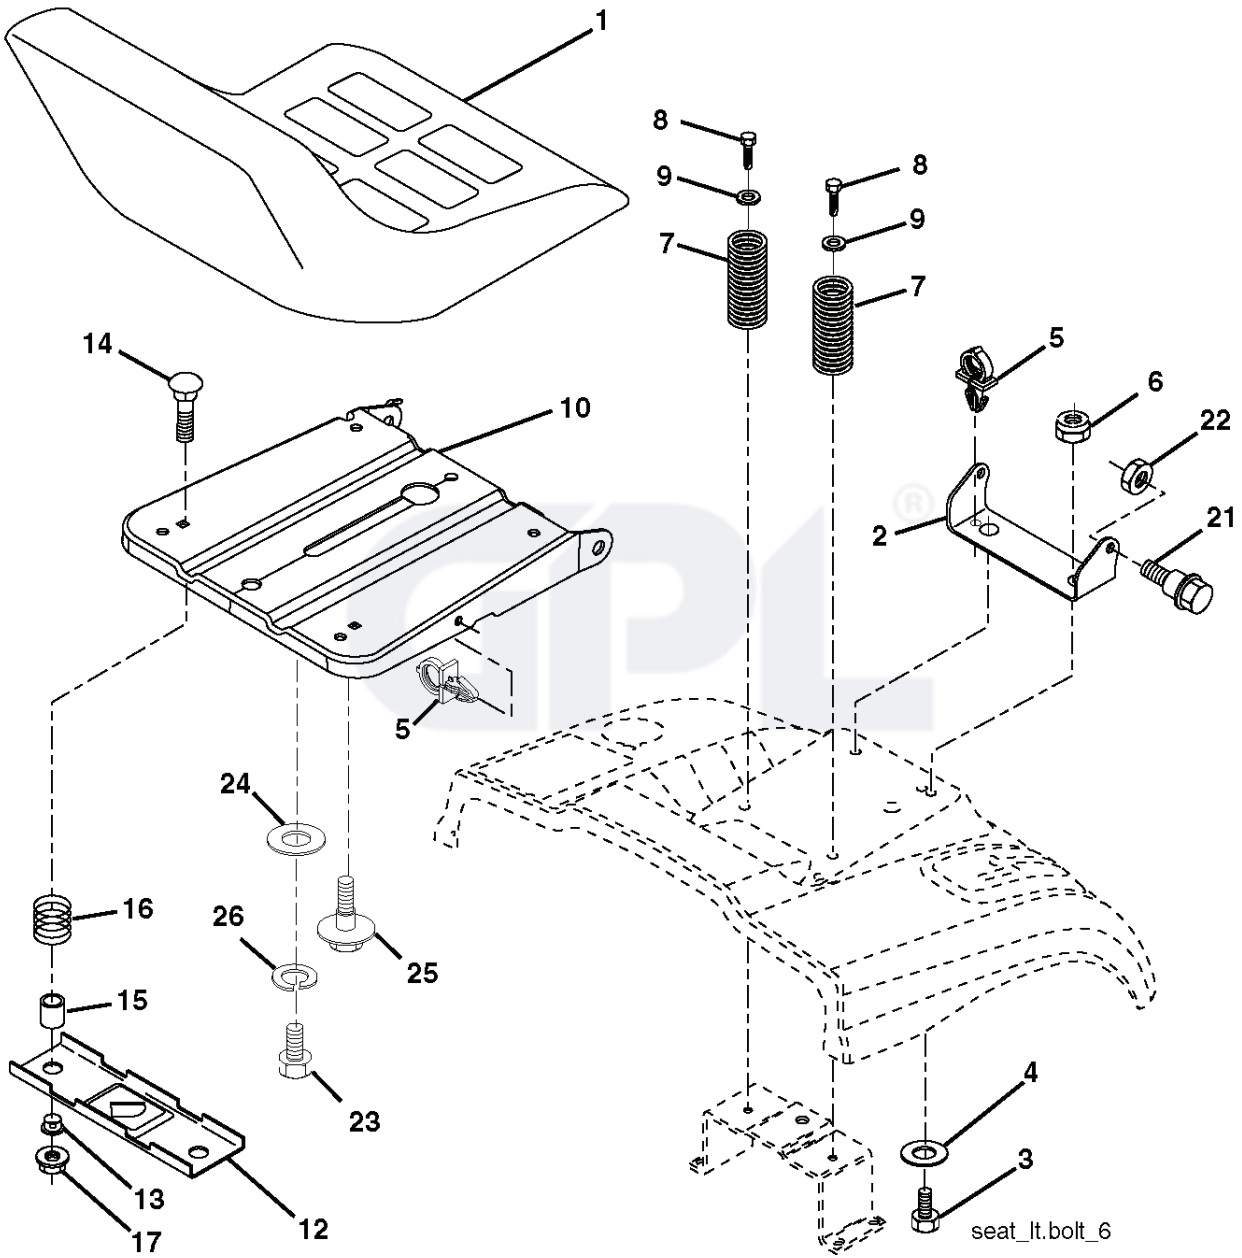

lift-rh. 1piece_9

REF.	PART NO.	DESCRIPTION	REMARK	QTY.	KIT
1	532405007	PLUNGE		1	
2	532198070	SHAFT		1	
3	532188822	GROOVED PIN		1	
4	812000002	RETAINER RING		1	
5	819211621	WASHER		1	
6	532120183	BEARING		1	
7	532109413	GRIP		1	
8	532124526	KNOB		1	
11	532139865	LINK		1	
12	532139866	LINK		1	
13	532124670	RETAINER RING		1	
15	532173288	LINK		1	
16	873350800	NUT		1	
17	532175689	BRACKET		1	
18	873800800	NUT		1	
19	532139868	LEVER		1	
20	532194209	SPRING		1	
23	532110807	NUT		1	
24	819131016	WASHER		1	
25	532124874	SPRING		1	
26	532169484	PIN		1	
27	532126971	LEVER		1	
28	873350600	NUT		1	
29	532138057	KNOB		1	
30	532150233	TRUNNION		1	
31	532169865	BEARING		1	
32	873540600	NUT		1	
36	532155097	INDICATOR		1	
37	532123935	PLUG		1	
38	817060516	SCREW		1	
40	819112410	WASHER		1	
41	532123934	INDICATOR		1	
49	532409149	NUT		1	
50	532110452	NUT		1	

IGNITION SWITCH

POSITION	CIRCUIT "MAKE"
OFF	M+G+A1
RUN/OVERRIDE	B+A1
RUN	B+A1 L+A2
START	B + S + A1

WIRING INSULATED CLIPS

NOTE: IF WIRING INSULATED CLIPS WERE REMOVED FOR SERVICING OF UNIT, THEY SHOULD BE RE-INSTALLED TO PROPERLY SECURE YOUR WIRING.

REMOVABLE CONNECTIONS

NON-REMOVABLE CONNECTIONS

RELAY

REF.	PART NO.	DESCRIPTION	REMARK	QTY.	KIT
1	532401042	SIEGE CONDUCTEUR		1	
2	532140551	BRACKET		1	
3	871110616	SCREW		1	
4	819131610	WASHER		1	
5	532145006	CLIP		1	
6	873800600	NUT		1	
7	532124181	SPRING		1	
8	817000616	SCREW		1	
9	819131614	WASHER		1	
10	532195530	BERCEAU DE SIEGE CONDUCTEUR		1	
12	532174648	BRACKET		1	
13	532121248	BUSHING		1	
14	872050412	BOLT		1	
15	532134300	SPACER		1	
16	532121250	SPRING		1	
17	532123976	LOCKNUT		1	
21	532171852	BOLT		1	
22	873800500	LOCK NUT		1	
23	871110814	BOLT		1	
24	819171912	WASHER		1	
25	532127018	BOLT		1	
26	810040800	WASHER		1	