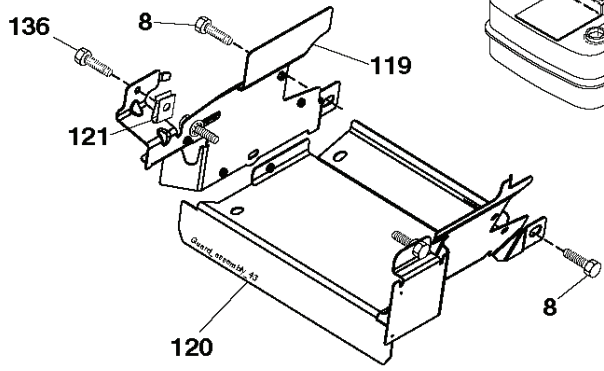

OPTIONAL EQUIPMENT
Spark Arrester