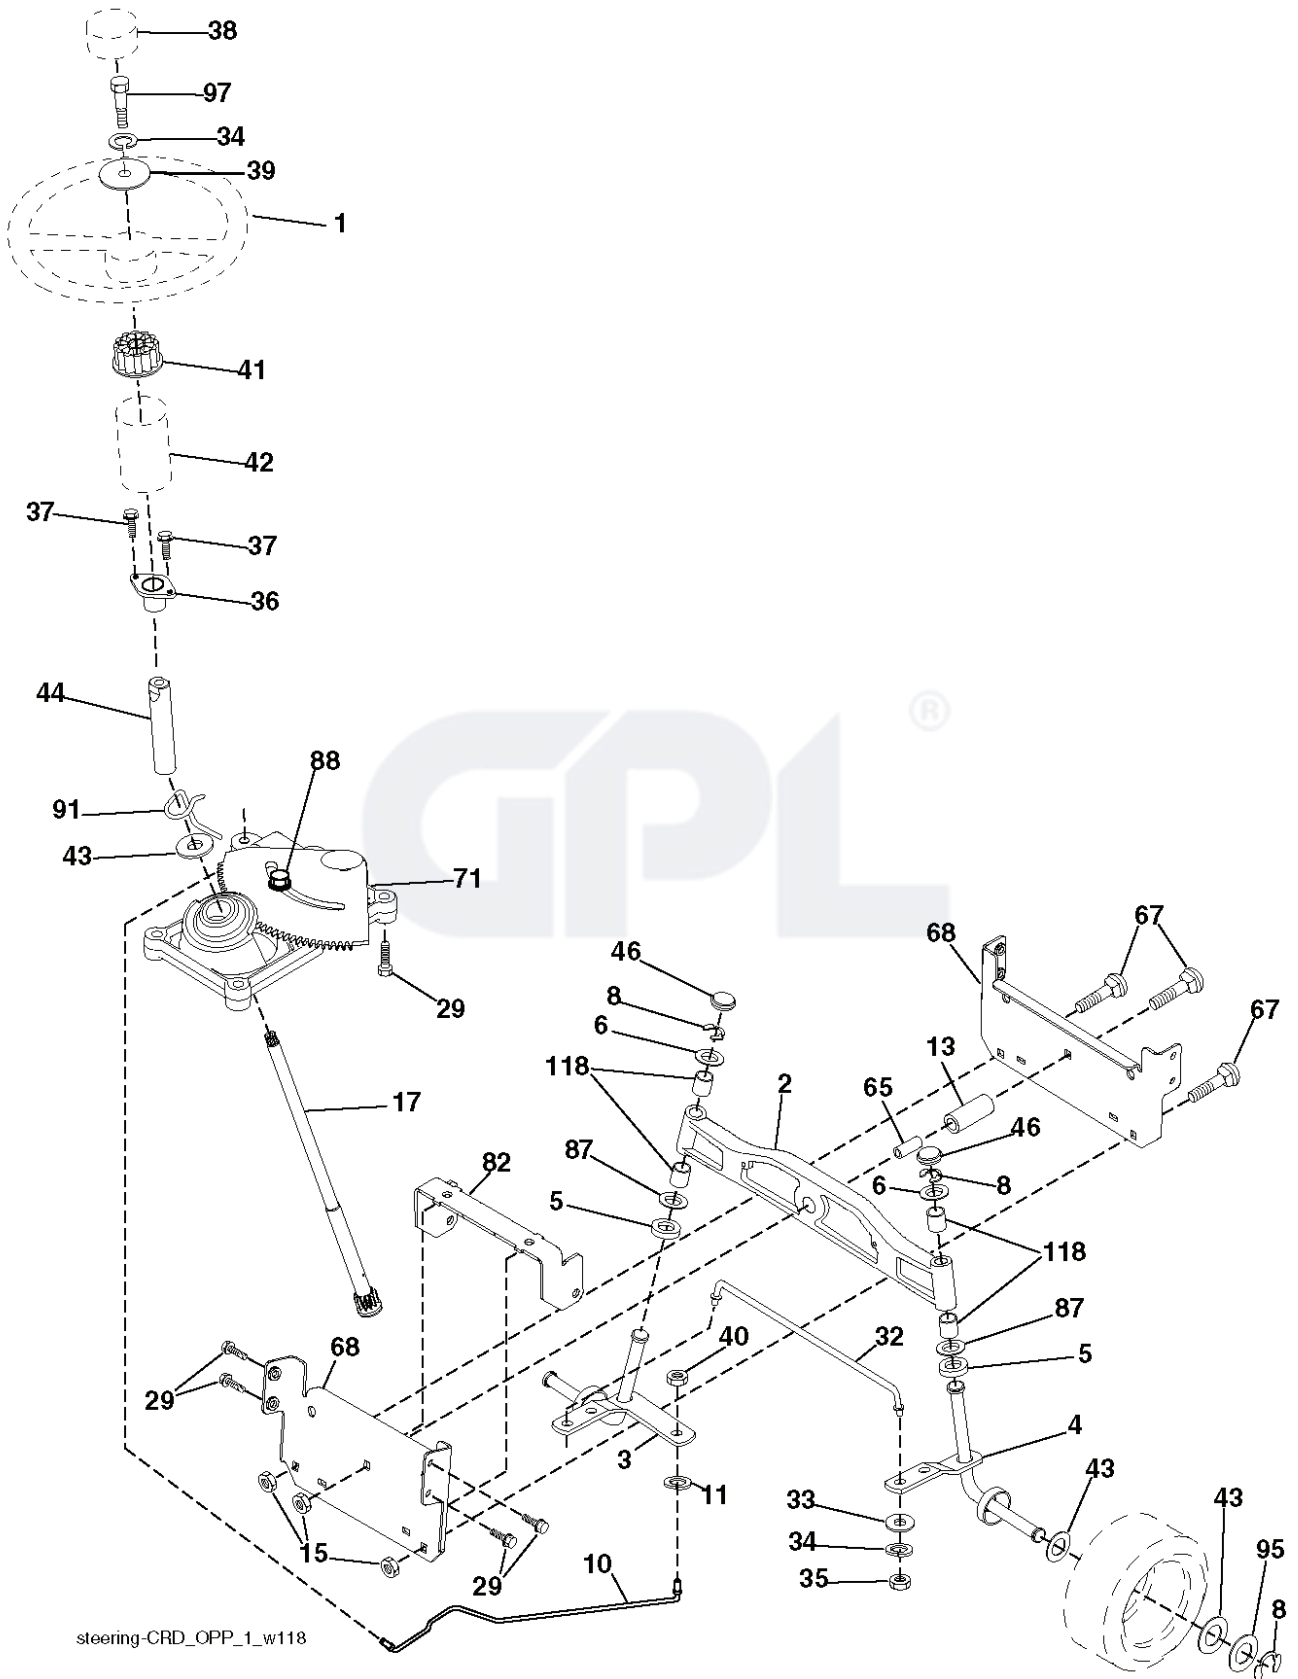

REF.	PART NO.	DESCRIPTION	REMARK	QTY.	KIT
1	532429121	CUTTING DECK		1	
3	532431864	BRACKET		1	
5	532124670	RETAINER RING		1	
6	532165557	ROD		1	
8	532181712	BOLT		1	
9	810030600	WASHER		1	
10	532140296	WASHER		1	
11	532427984	RIDE ON BLADE		1	
13	532137645	SHAFT		1	
14	532128774	BEARING HOUSING		1	
15	532110485	BEARING		1	
16	532427985	BLADE		1	
17	872140610	BOLT		1	
19	532132827	SPEC. BOLT		1	
20	532181713	BOLT		1	
22	532431169	BRACKET		1	
27	532427981	BRACKET		1	
30	532173984	SCREW		1	
31	532187690	WASHER		1	
32	532153532	PULLEY		1	
33	532400234	NUT		1	
36	532146763	PULLEY		1	
40	873680600	NUT		1	
41	873900600	NUT		1	
44	532430210	COVER		1	
45	532430209	COVER		1	
55	532199498	ARM		1	
56	532165723	SPACER		1	
61	532199486	SPRING		1	
67	532106932	KNOB		1	
68	532429532	BELT		1	
69	532165482	SHAFT		1	
84	532156085	BELT GUIDE		1	
116	532193406	BOLT		1	
117	532174873	WHEEL		1	
119	819132012	WASHER		1	
124	872110612	BOLT		1	
131	532165661	PIPE		1	
152	532176074	WIRE		1	
158	817720408	SCREW		1	
185	532188234	CABLE		1	
260	817670608	SCREW		1	
298	817490628	SCREW		1	
311	532430774	COVER		1	
312	532430775	COVER		1	
---	532181857	BEARING HOUSING	NOT SHOWN	1	
---	532181858	BEARING HOUSING	NOT SHOWN	1	
---	532433038	CUTTING DECK	NOT SHOWN	1	

REMOVABLE CONNECTIONS

NON-REMOVABLE CONNECTIONS

RELAY

REF.	PART NO.	DESCRIPTION	REMARK	QTY.	KIT
1	532401042	SIEGE CONDUCTEUR		1	
2	532140551	BRACKET		1	
3	871110616	SCREW		1	
4	819131610	WASHER		1	
5	532145006	CLIP		1	
6	873800600	NUT		1	
7	532124181	SPRING		1	
8	817000616	SCREW		1	
9	819131614	WASHER		1	
10	532195530	BERCEAU DE SIEGE CONDUCTEUR		1	
12	532174648	BRACKET		1	
13	532121248	BUSHING		1	
14	872050412	BOLT		1	
15	532134300	SPACER		1	
16	532121250	SPRING		1	
17	532123976	LOCKNUT		1	
21	532171852	BOLT		1	
22	873800500	LOCK NUT		1	
23	871110814	BOLT		1	
24	819171912	WASHER		1	
25	532127018	BOLT		1	
26	810040800	WASHER		1	