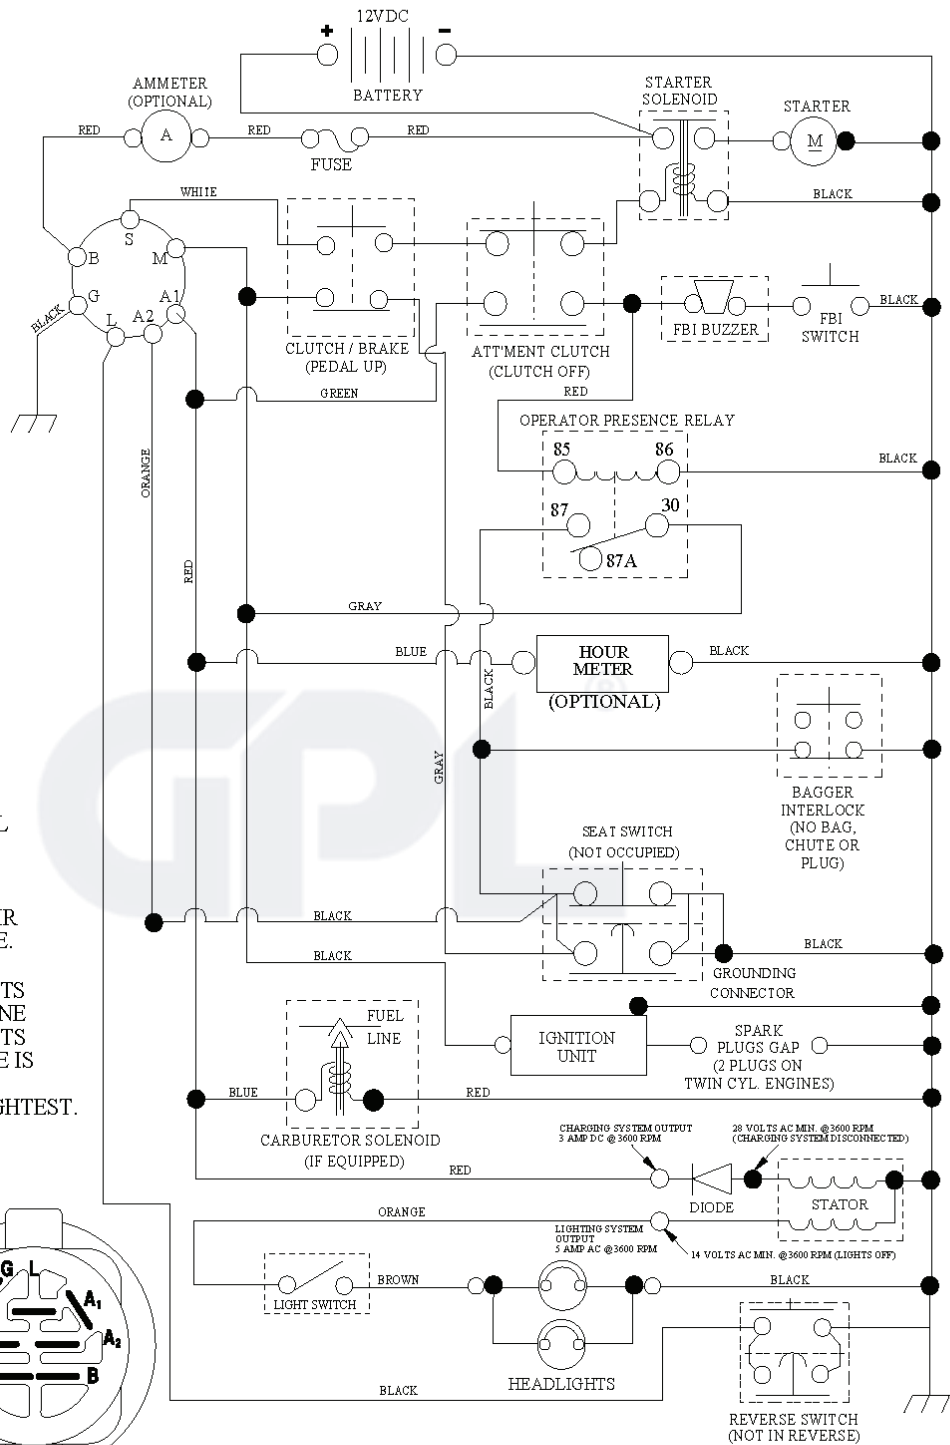

IGNITION SWITCH

NOTE
YOUR TRACTOR IS EQUIPPED WITH A SPECIAL ALTERNATOR SYSTEM. THE LIGHTS ARE NOT CONNECTED TO THE BATTERY, BUT HAVE THEIR OWN ELECTRICAL SOURCE. BECAUSE OF THIS, THE BRIGHTNESS OF THE LIGHTS WILL CHANGE WITH ENGINE SPEED. AT IDLE THE LIGHTS WILL DIM. AS THE ENGINE IS SPEEDED UP, THE LIGHTS WILL BECOME THEIR BRIGHTEST.