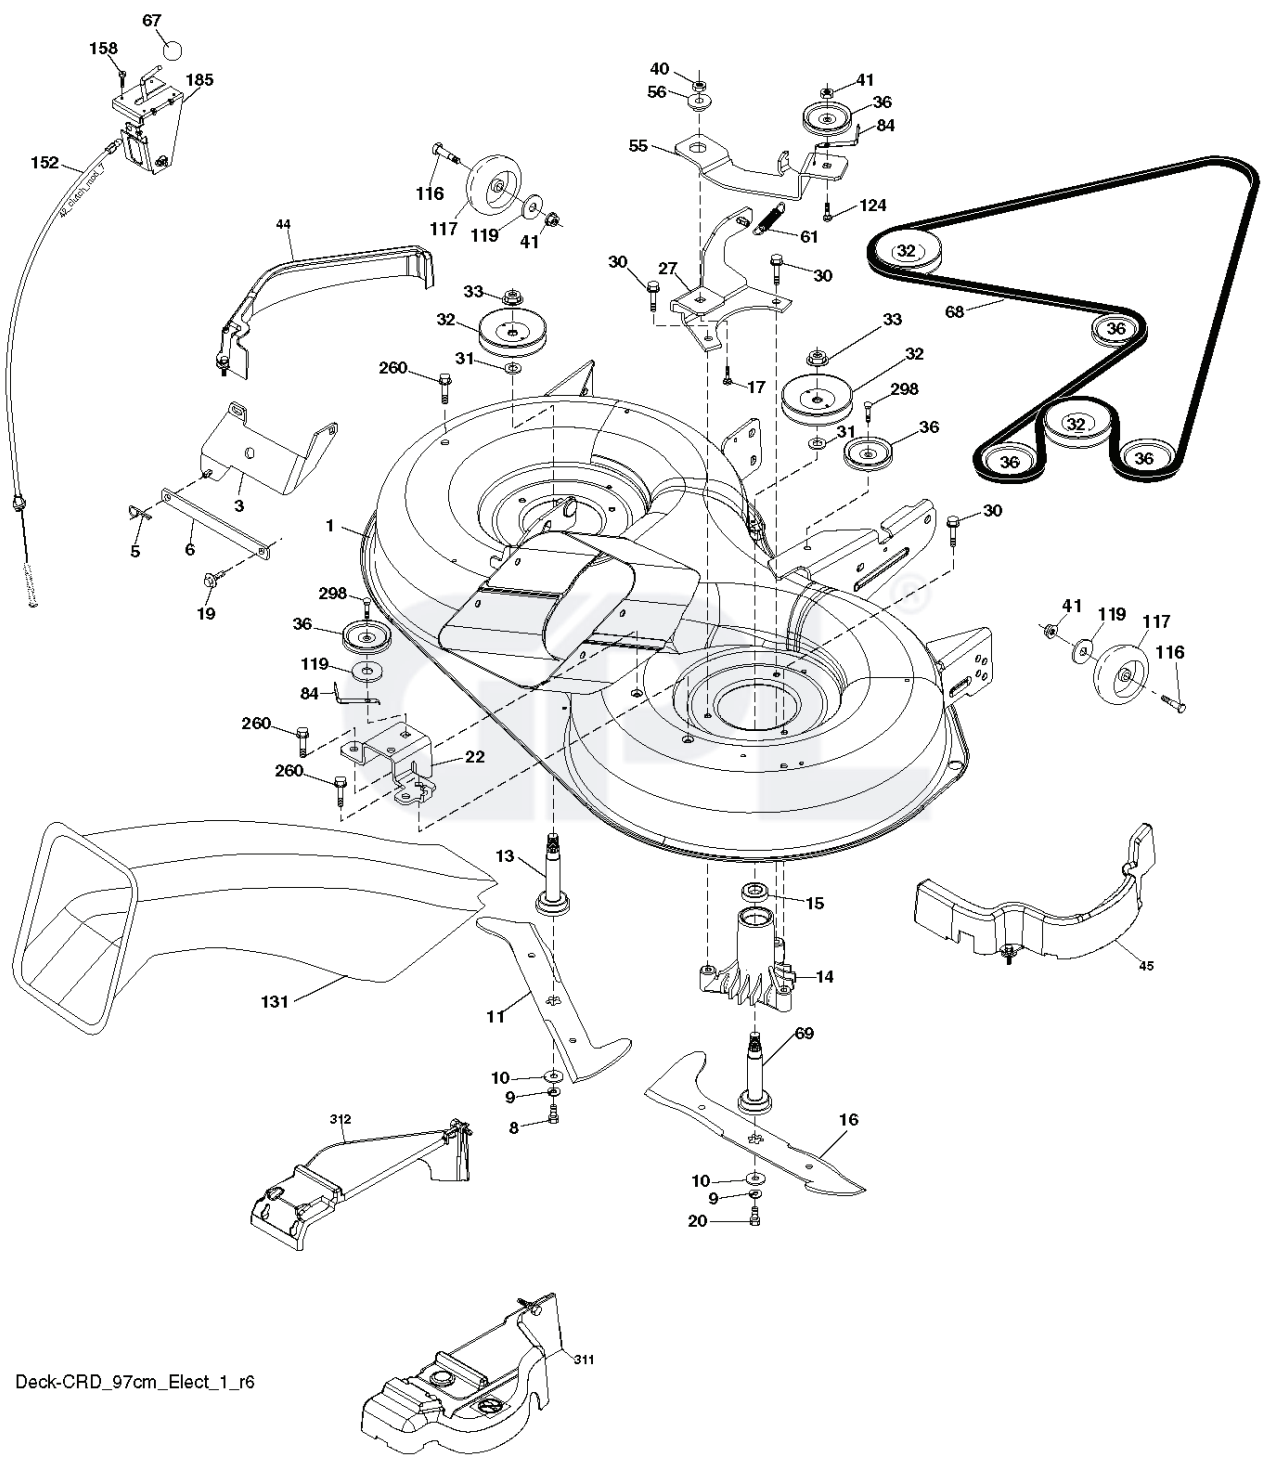

LT 2114 CA, 96061032001, 2011-09

---

**SPARE PARTS LIST**

Deck-CRD\_97cm\_Elect\_1\_r6

REF.	PART NO.	DESCRIPTION	REMARK	QTY.	KIT
1	532429121	CUTTING DECK		1	
3	532431864	BRACKET		1	
5	532124670	RETAINER RING		1	
6	532165557	ROD		1	
8	532181712	BOLT		1	
9	810030600	WASHER		1	
10	532140296	WASHER		1	
11	532427984	RIDE ON BLADE		1	
13	532137645	SHAFT		1	
14	532128774	BEARING HOUSING		1	
15	532110485	BEARING		1	
16	532427985	BLADE		1	
17	872140610	BOLT		1	
19	532132827	SPEC. BOLT		1	
20	532181713	BOLT		1	
22	532431169	BRACKET		1	
27	532427981	BRACKET		1	
30	532173984	SCREW		1	
31	532187690	WASHER		1	
32	532153532	PULLEY		1	
33	532400234	NUT		1	
36	532146763	PULLEY		1	
40	873680600	NUT		1	
41	873900600	NUT		1	
44	532430210	COVER		1	
45	532430209	COVER		1	
55	532199498	ARM		1	
56	532165723	SPACER		1	
61	532199486	SPRING		1	
67	532106932	KNOB		1	
68	532429532	BELT		1	
69	532165482	SHAFT		1	
84	532156085	BELT GUIDE		1	
116	532193406	BOLT		1	
117	532174873	WHEEL		1	
119	819132012	WASHER		1	
124	872110612	BOLT		1	
131	532165661	PIPE		1	
152	532176074	WIRE		1	
158	817720408	SCREW		1	
185	532188234	CABLE		1	
260	817670608	SCREW		1	
298	817490628	SCREW		1	
311	532430774	COVER		1	
312	532430775	COVER		1	
---	532181857	BEARING HOUSING	NOT SHOWN	1	
---	532181858	BEARING HOUSING	NOT SHOWN	1	
---	532433038	CUTTING DECK	NOT SHOWN	1	