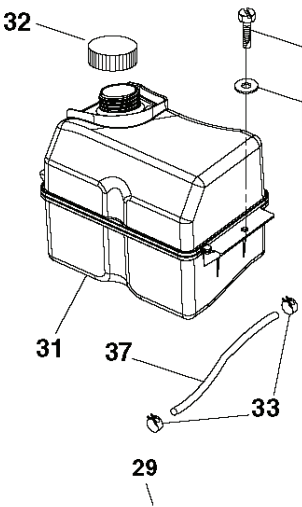

OPTIONAL EQUIPMENT
Spark Arrester

engine-CRD_bs_21