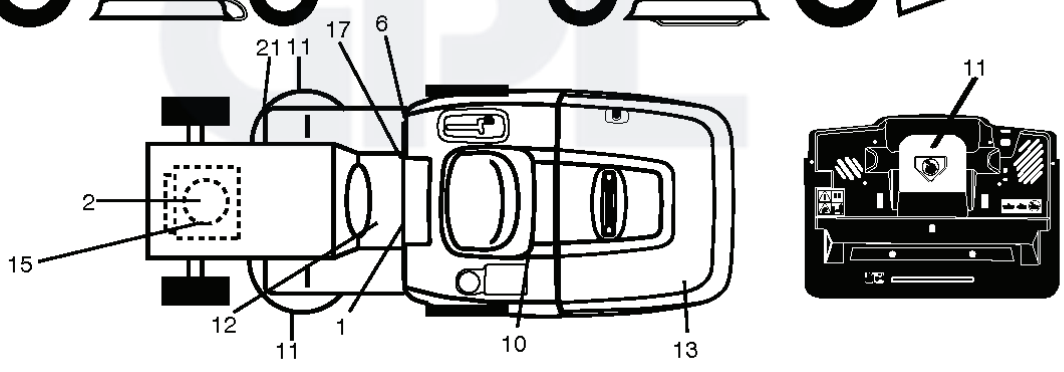

IGNITION SWITCH

POSITION	CIRCUIT "MAKE"
OFF	M+G+A1
RUN/OVERRIDE	B+A1
RUN	B+A1 L+A2
START	B + S + A1

WIRING INSULATED CLIPS

NOTE: IF WIRING INSULATED CLIPS WERE REMOVED FOR SERVICING OF UNIT, THEY SHOULD BE RE-INSTALLED TO PROPERLY SECURE YOUR WIRING.

REMOVABLE CONNECTIONS

NON-REMOVABLE CONNECTIONS

RELAY

Bagger Asy (CRD)\_21

REF.	PART NO.	DESCRIPTION	REMARK	QTY.	KIT
1	532428610	TUBE		1	
3	532123976	LOCKNUT		1	
4	532169916	HANDLE		1	
5	874981024	SCREW		1	
6	874981032	SCREW		1	
7	873401000	NUT		1	
8	532441536	COVER		1	
9	872140418	BOLT		1	
10	532181282	TUBE		1	
11	532165719	ROD		1	
12	532188848	BRACKET		1	
13	874760612	BOLT		1	
14	874520636	BOLT		1	
15	532124670	RETAINER RING		1	
16	873900600	NUT		1	
17	872140506	BOLT		1	
19	873900500	NUT		1	
20	532188847	BRACKET		1	
21	532406180	COLLECTION BAG		1	
22	532428236	BRACKET		1	
24	532165783	FRAME		1	
25	532193705	PIPE		1	
28	532165787	HANDLE		1	
31	532169484	PIN		1	
32	532126875	RIVET		1	
36	819132012	WASHER		1	
37	532444848	PLUG		1	
38	872010520	BOLT		1	
39	532416257	SEALING		1	
41	532432755	BRACKET		1	
43	532174083	PLUG		1	
46	872110510	BOLT		1	
47	532193704	PIPE		1	
49	532193305	ROD		1	
50	873800500	LOCK NUT		1	
51	532199903	LATCH		1	
53	873510400	NUT		1	
54	872140406	BOLT		1	
69	532435611	WASHER		1	
70	532435603	RIVET		1	