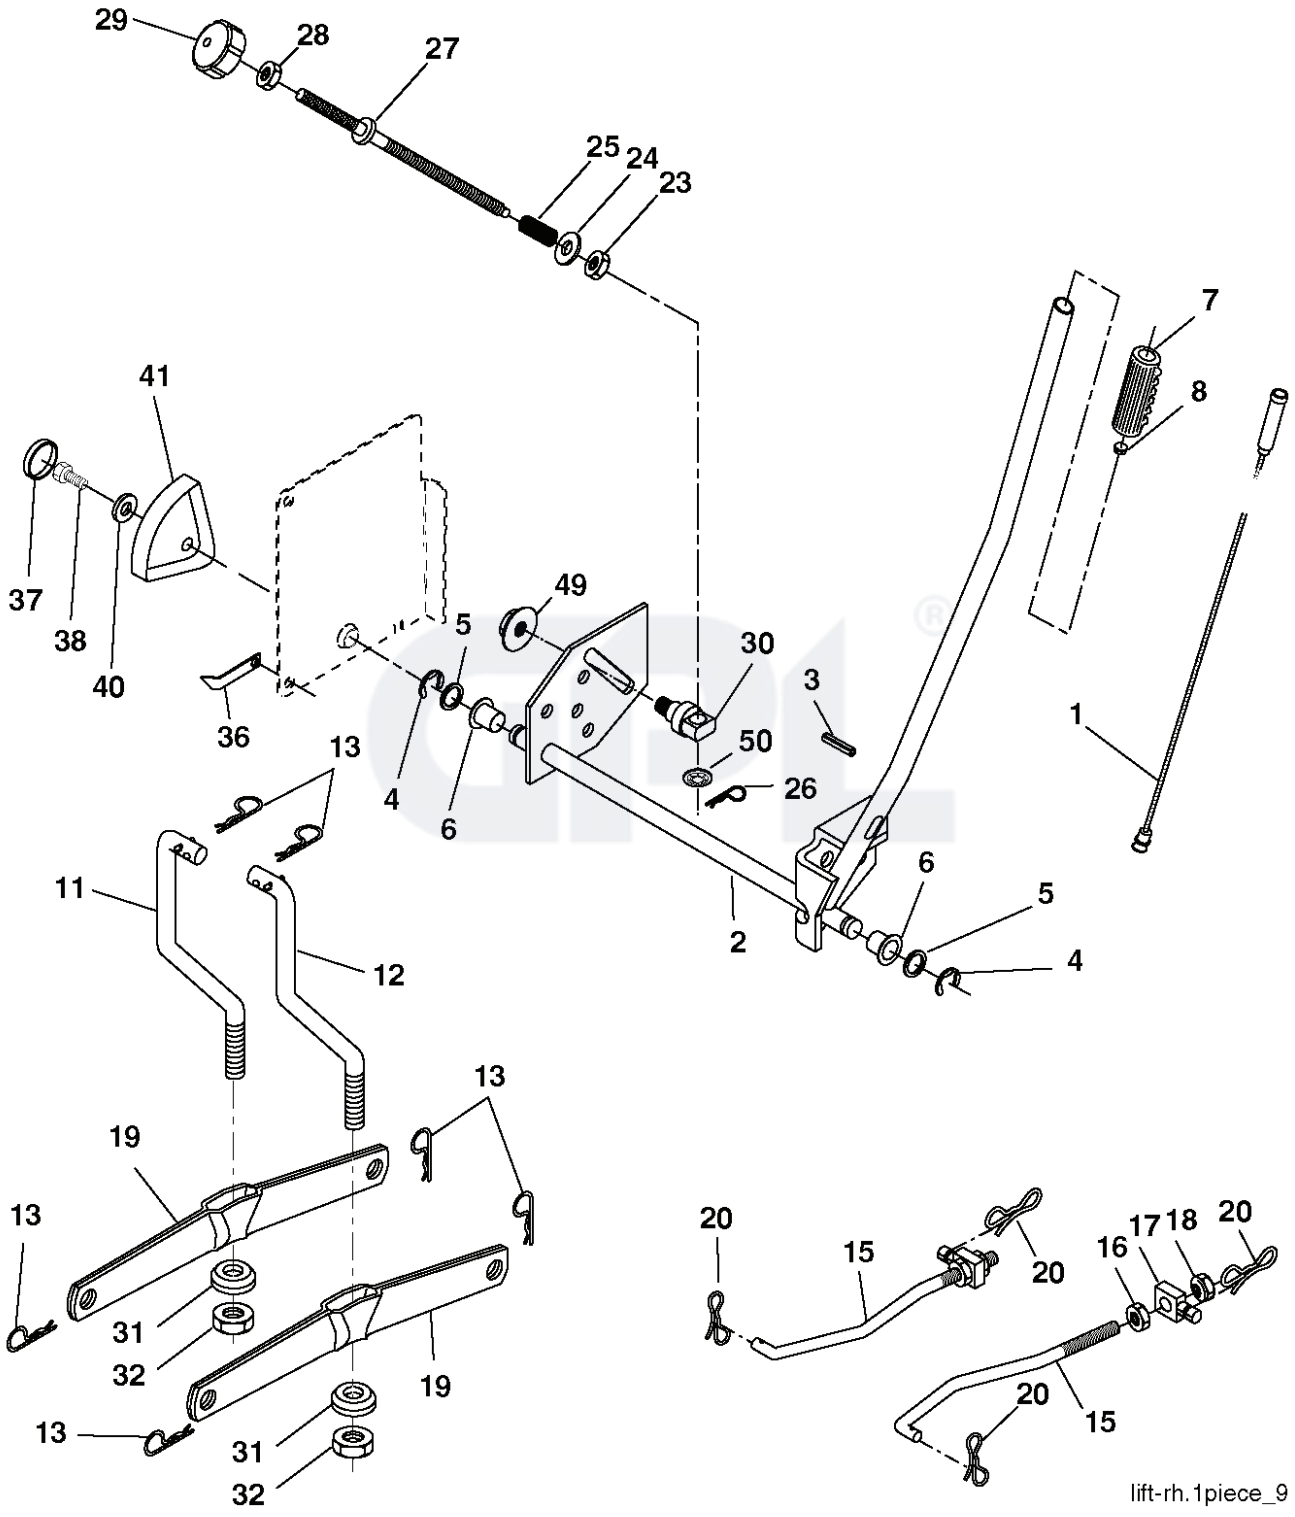

LT 2114 CA, 96061032001, 2011-09

---

**SPARE PARTS LIST**

Deck-CRD\_97cm\_Elect\_1\_r6

REF.	PART NO.	DESCRIPTION	REMARK	QTY.	KIT
1	532429121	CUTTING DECK		1	
3	532431864	BRACKET		1	
5	532124670	RETAINER RING		1	
6	532165557	ROD		1	
8	532181712	BOLT		1	
9	810030600	WASHER		1	
10	532140296	WASHER		1	
11	532427984	RIDE ON BLADE		1	
13	532137645	SHAFT		1	
14	532128774	BEARING HOUSING		1	
15	532110485	BEARING		1	
16	532427985	BLADE		1	
17	872140610	BOLT		1	
19	532132827	SPEC. BOLT		1	
20	532181713	BOLT		1	
22	532431169	BRACKET		1	
27	532427981	BRACKET		1	
30	532173984	SCREW		1	
31	532187690	WASHER		1	
32	532153532	PULLEY		1	
33	532400234	NUT		1	
36	532146763	PULLEY		1	
40	873680600	NUT		1	
41	873900600	NUT		1	
44	532430210	COVER		1	
45	532430209	COVER		1	
55	532199498	ARM		1	
56	532165723	SPACER		1	
61	532199486	SPRING		1	
67	532106932	KNOB		1	
68	532429532	BELT		1	
69	532165482	SHAFT		1	
84	532156085	BELT GUIDE		1	
116	532193406	BOLT		1	
117	532174873	WHEEL		1	
119	819132012	WASHER		1	
124	872110612	BOLT		1	
131	532165661	PIPE		1	
152	532176074	WIRE		1	
158	817720408	SCREW		1	
185	532188234	CABLE		1	
260	817670608	SCREW		1	
298	817490628	SCREW		1	
311	532430774	COVER		1	
312	532430775	COVER		1	
---	532181857	BEARING HOUSING	NOT SHOWN	1	
---	532181858	BEARING HOUSING	NOT SHOWN	1	
---	532433038	CUTTING DECK	NOT SHOWN	1	