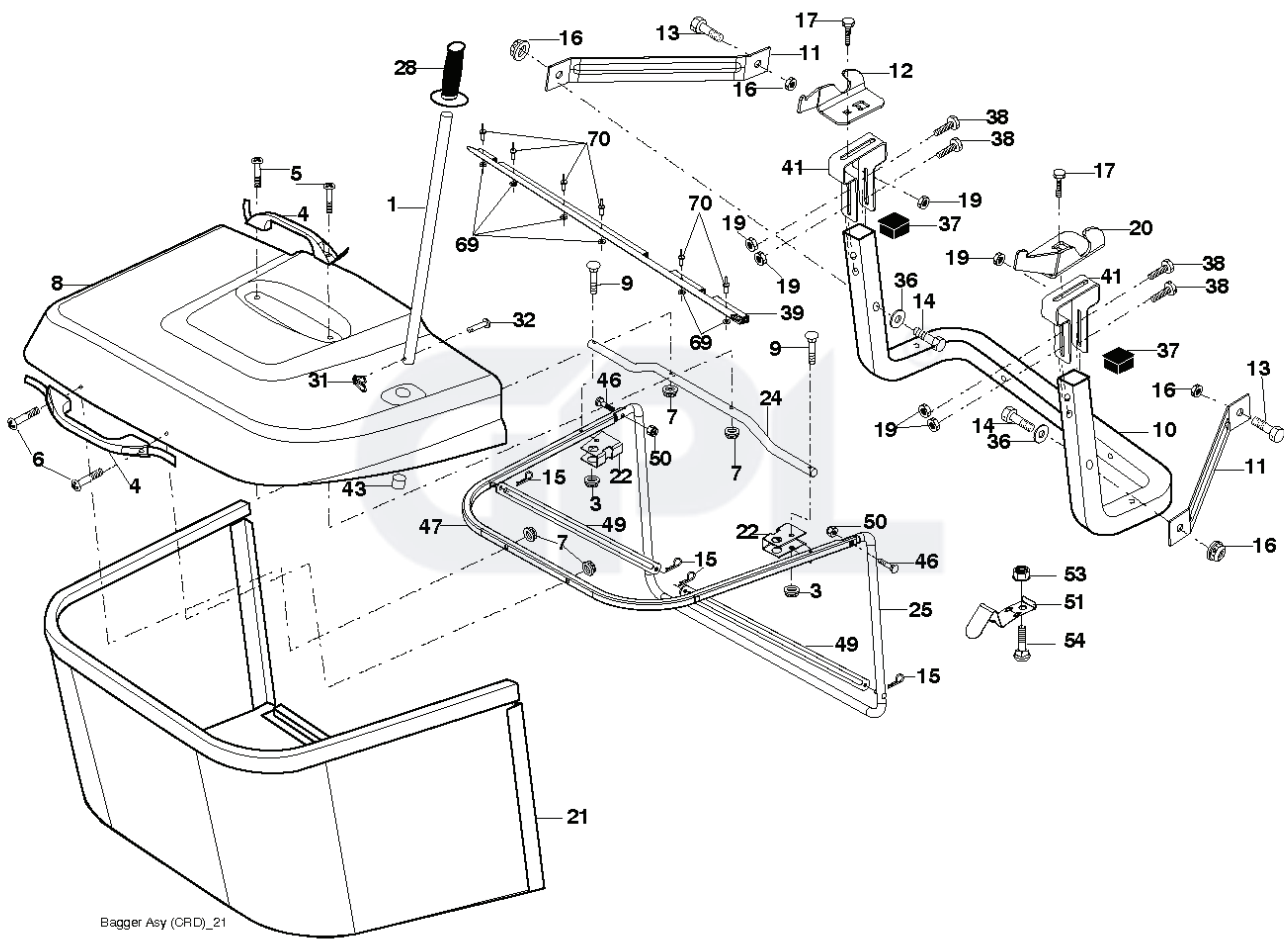

Bagger Asy (CRD)_21

REF.	PART NO.	DESCRIPTION	REMARK	QTY.	KIT
1	532428610	TUBE		1	
3	532123976	LOCKNUT		1	
4	532169916	HANDLE		1	
5	874981024	SCREW		1	
6	874981032	SCREW		1	
7	873401000	NUT		1	
8	532441536	COVER		1	
9	872140418	BOLT		1	
10	532181282	TUBE		1	
11	532165719	ROD		1	
12	532188848	BRACKET		1	
13	874760612	BOLT		1	
14	874520636	BOLT		1	
15	532124670	RETAINER RING		1	
16	873900600	NUT		1	
17	872140506	BOLT		1	
19	873900500	NUT		1	
20	532188847	BRACKET		1	
21	532406180	COLLECTION BAG		1	
22	532428236	BRACKET		1	
24	532165783	FRAME		1	
25	532193705	PIPE		1	
28	532165787	HANDLE		1	
31	532169484	PIN		1	
32	532126875	RIVET		1	
36	819132012	WASHER		1	
37	532444848	PLUG		1	
38	872010520	BOLT		1	
39	532416257	SEALING		1	
41	532432755	BRACKET		1	
43	532174083	PLUG		1	
46	872110510	BOLT		1	
47	532193704	PIPE		1	
49	532193305	ROD		1	
50	873800500	LOCK NUT		1	
51	532199903	LATCH		1	
53	873510400	NUT		1	
54	872140406	BOLT		1	
69	532435611	WASHER		1	
70	532435603	RIVET		1