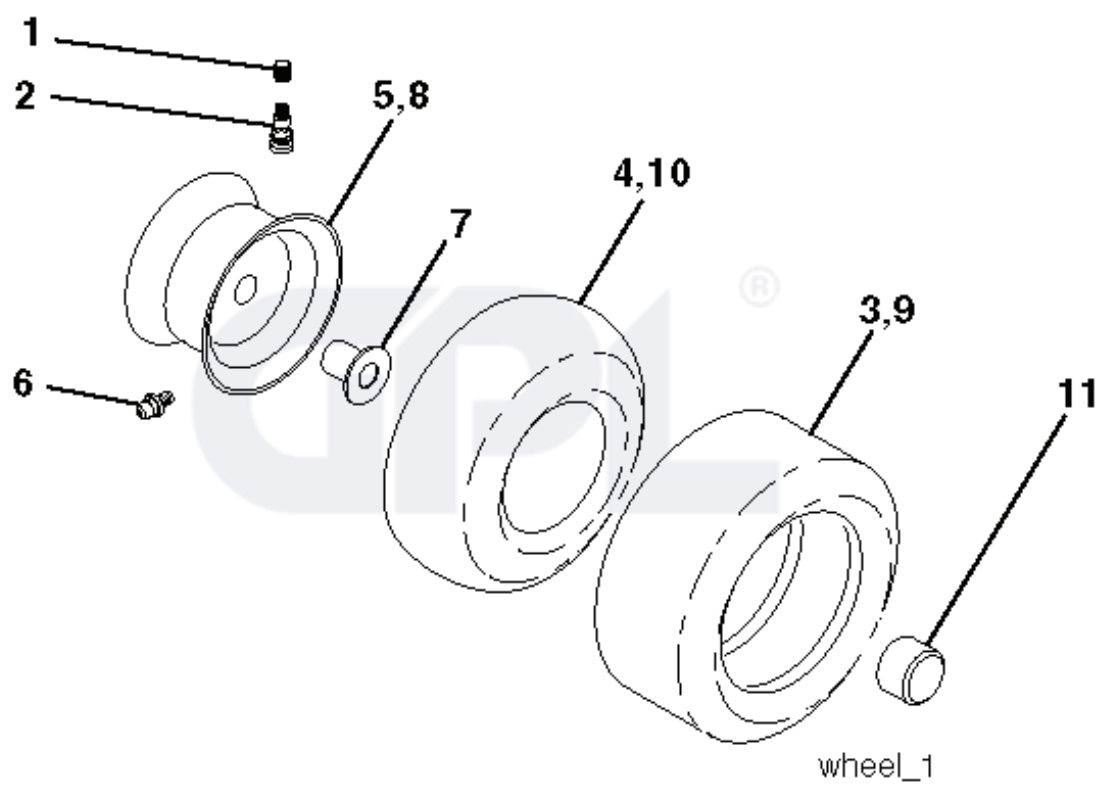

lift-rh. 1piece\_9

REF.	PART NO.	DESCRIPTION	REMARK	QTY.	KIT
1	532405007	PLUNGE		1	
2	532198070	SHAFT		1	
3	532188822	GROOVED PIN		1	
4	812000002	RETAINER RING		1	
5	819211621	WASHER		1	
6	532120183	BEARING		1	
7	532109413	GRIP		1	
8	532124526	KNOB		1	
11	532139865	LINK		1	
12	532139866	LINK		1	
13	532124670	RETAINER RING		1	
15	532173288	LINK		1	
16	873350800	NUT		1	
17	532175689	BRACKET		1	
18	873800800	NUT		1	
19	532139868	LEVER		1	
20	532194209	SPRING		1	
23	532110807	NUT		1	
24	819131016	WASHER		1	
25	532124874	SPRING		1	
26	532169484	PIN		1	
27	532126971	LEVER		1	
28	873350600	NUT		1	
29	532138057	KNOB		1	
30	532150233	TRUNNION		1	
31	532169865	BEARING		1	
32	873540600	NUT		1	
36	532155097	INDICATOR		1	
37	532123935	PLUG		1	
38	817060516	SCREW		1	
40	819112410	WASHER		1	
41	532123934	INDICATOR		1	
49	532409149	NUT		1	
50	532110452	NUT		1	

REF.	PART NO.	DESCRIPTION	REMARK	QTY.	KIT
1	532401042	SIEGE CONDUCTEUR		1	
2	532140551	BRACKET		1	
3	871110616	SCREW		1	
4	819131610	WASHER		1	
5	532145006	CLIP		1	
6	873800600	NUT		1	
7	532124181	SPRING		1	
8	817000616	SCREW		1	
9	819131614	WASHER		1	
10	532195530	BERCEAU DE SIEGE CONDUCTEUR		1	
12	532174648	BRACKET		1	
13	532121248	BUSHING		1	
14	872050412	BOLT		1	
15	532134300	SPACER		1	
16	532121250	SPRING		1	
17	532123976	LOCKNUT		1	
21	532171852	BOLT		1	
22	873800500	LOCK NUT		1	
23	871110814	BOLT		1	
24	819171912	WASHER		1	
25	532127018	BOLT		1	
26	810040800	WASHER		1	

---

REF.	PART NO.	DESCRIPTION	REMARK	QTY.	KIT
1	532059192	CAP VALVE		1	
2	532065139	NIPPLE		1	
3	532106222	TIRE	Front 15 x 6.0-6	1	
4	532059904	HOSE	Front (Service Item Only)	1	
5	532138336	RIM	Front 6"	1	
6	532124957	FITTING	(Front Wheel Only)	1	
7	532124959	BEARING	(Front Wheel Only)	1	
8	532138337	RIM SPROCKET	Rear 8"	1	
9	532122082	TIRE	Rear 20 x 10-8	1	
10	532124926	HOSE	Rear (Service Item Only)	1	
11	532175039	HUB CAP		1	
--	532144334	SEALING FOAM		1	