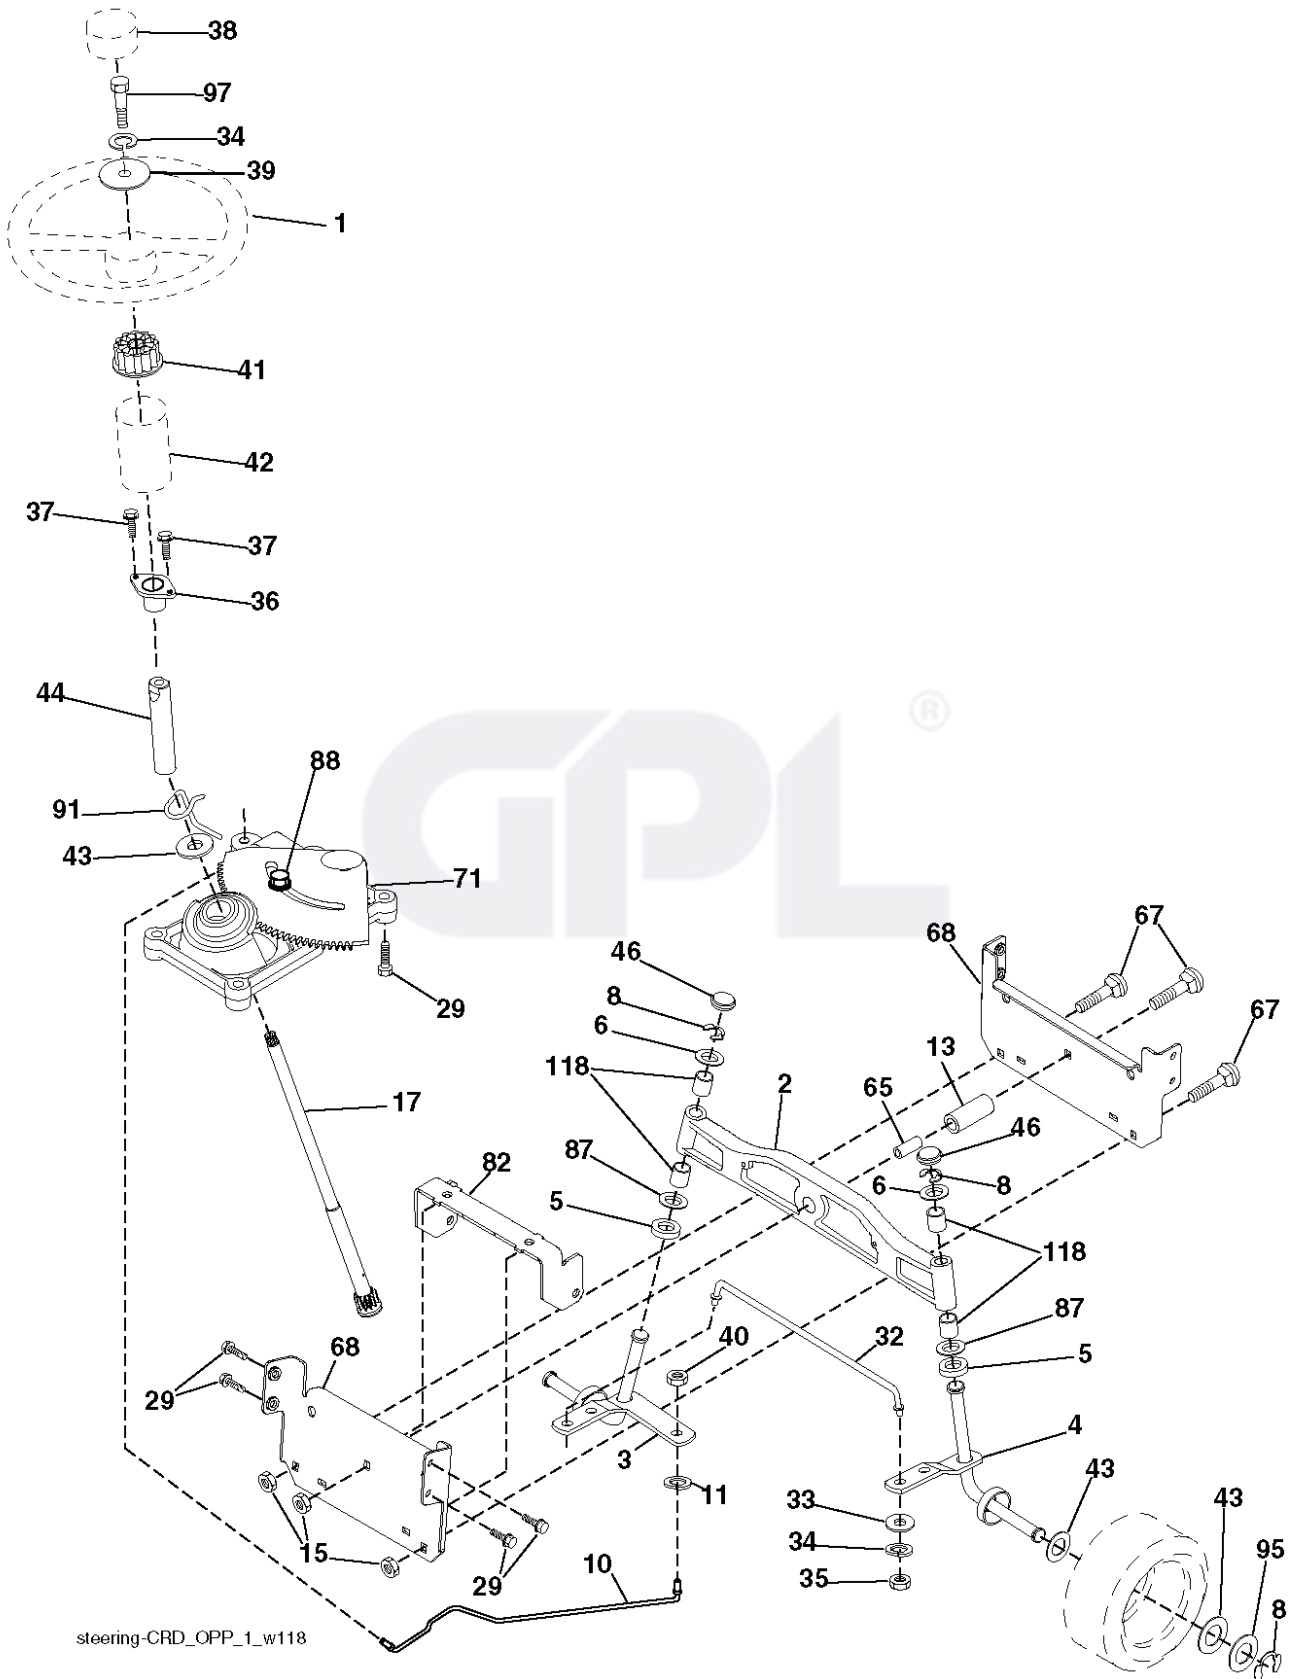

lift-rh. 1piece\_9

REF.	PART NO.	DESCRIPTION	REMARK	QTY.	KIT
1	532405007	PLUNGE		1	
2	532198070	SHAFT		1	
3	532188822	GROOVED PIN		1	
4	812000002	RETAINER RING		1	
5	819211621	WASHER		1	
6	532120183	BEARING		1	
7	532109413	GRIP		1	
8	532124526	KNOB		1	
11	532139865	LINK		1	
12	532139866	LINK		1	
13	532124670	RETAINER RING		1	
15	532173288	LINK		1	
16	873350800	NUT		1	
17	532175689	BRACKET		1	
18	873800800	NUT		1	
19	532139868	LEVER		1	
20	532194209	SPRING		1	
23	532110807	NUT		1	
24	819131016	WASHER		1	
25	532124874	SPRING		1	
26	532169484	PIN		1	
27	532126971	LEVER		1	
28	873350600	NUT		1	
29	532138057	KNOB		1	
30	532150233	TRUNNION		1	
31	532169865	BEARING		1	
32	873540600	NUT		1	
36	532155097	INDICATOR		1	
37	532123935	PLUG		1	
38	817060516	SCREW		1	
40	819112410	WASHER		1	
41	532123934	INDICATOR		1	
49	532409149	NUT		1	
50	532110452	NUT		1	

REF.	PART NO.	DESCRIPTION	REMARK	QTY.	KIT
1	532401042	SIEGE CONDUCTEUR		1	
2	532140551	BRACKET		1	
3	871110616	SCREW		1	
4	819131610	WASHER		1	
5	532145006	CLIP		1	
6	873800600	NUT		1	
7	532124181	SPRING		1	
8	817000616	SCREW		1	
9	819131614	WASHER		1	
10	532195530	BERCEAU DE SIEGE CONDUCTEUR		1	
12	532174648	BRACKET		1	
13	532121248	BUSHING		1	
14	872050412	BOLT		1	
15	532134300	SPACER		1	
16	532121250	SPRING		1	
17	532123976	LOCKNUT		1	
21	532171852	BOLT		1	
22	873800500	LOCK NUT		1	
23	871110814	BOLT		1	
24	819171912	WASHER		1	
25	532127018	BOLT		1	
26	810040800	WASHER		1	

---

REF.	PART NO.	DESCRIPTION	REMARK	QTY.	KIT
1	532059192	CAP VALVE		1	
2	532065139	NIPPLE		1	
3	532106222	TIRE	Front 15 x 6.0-6	1	
4	532059904	HOSE	Front (Service Item Only)	1	
5	532138336	RIM	Front 6"	1	
6	532124957	FITTING	(Front Wheel Only)	1	
7	532124959	BEARING	(Front Wheel Only)	1	
8	532138337	RIM SPROCKET	Rear 8"	1	
9	532122082	TIRE	Rear 20 x 10-8	1	
10	532124926	HOSE	Rear (Service Item Only)	1	
11	532175039	HUB CAP		1	
--	532144334	SEALING FOAM		1	