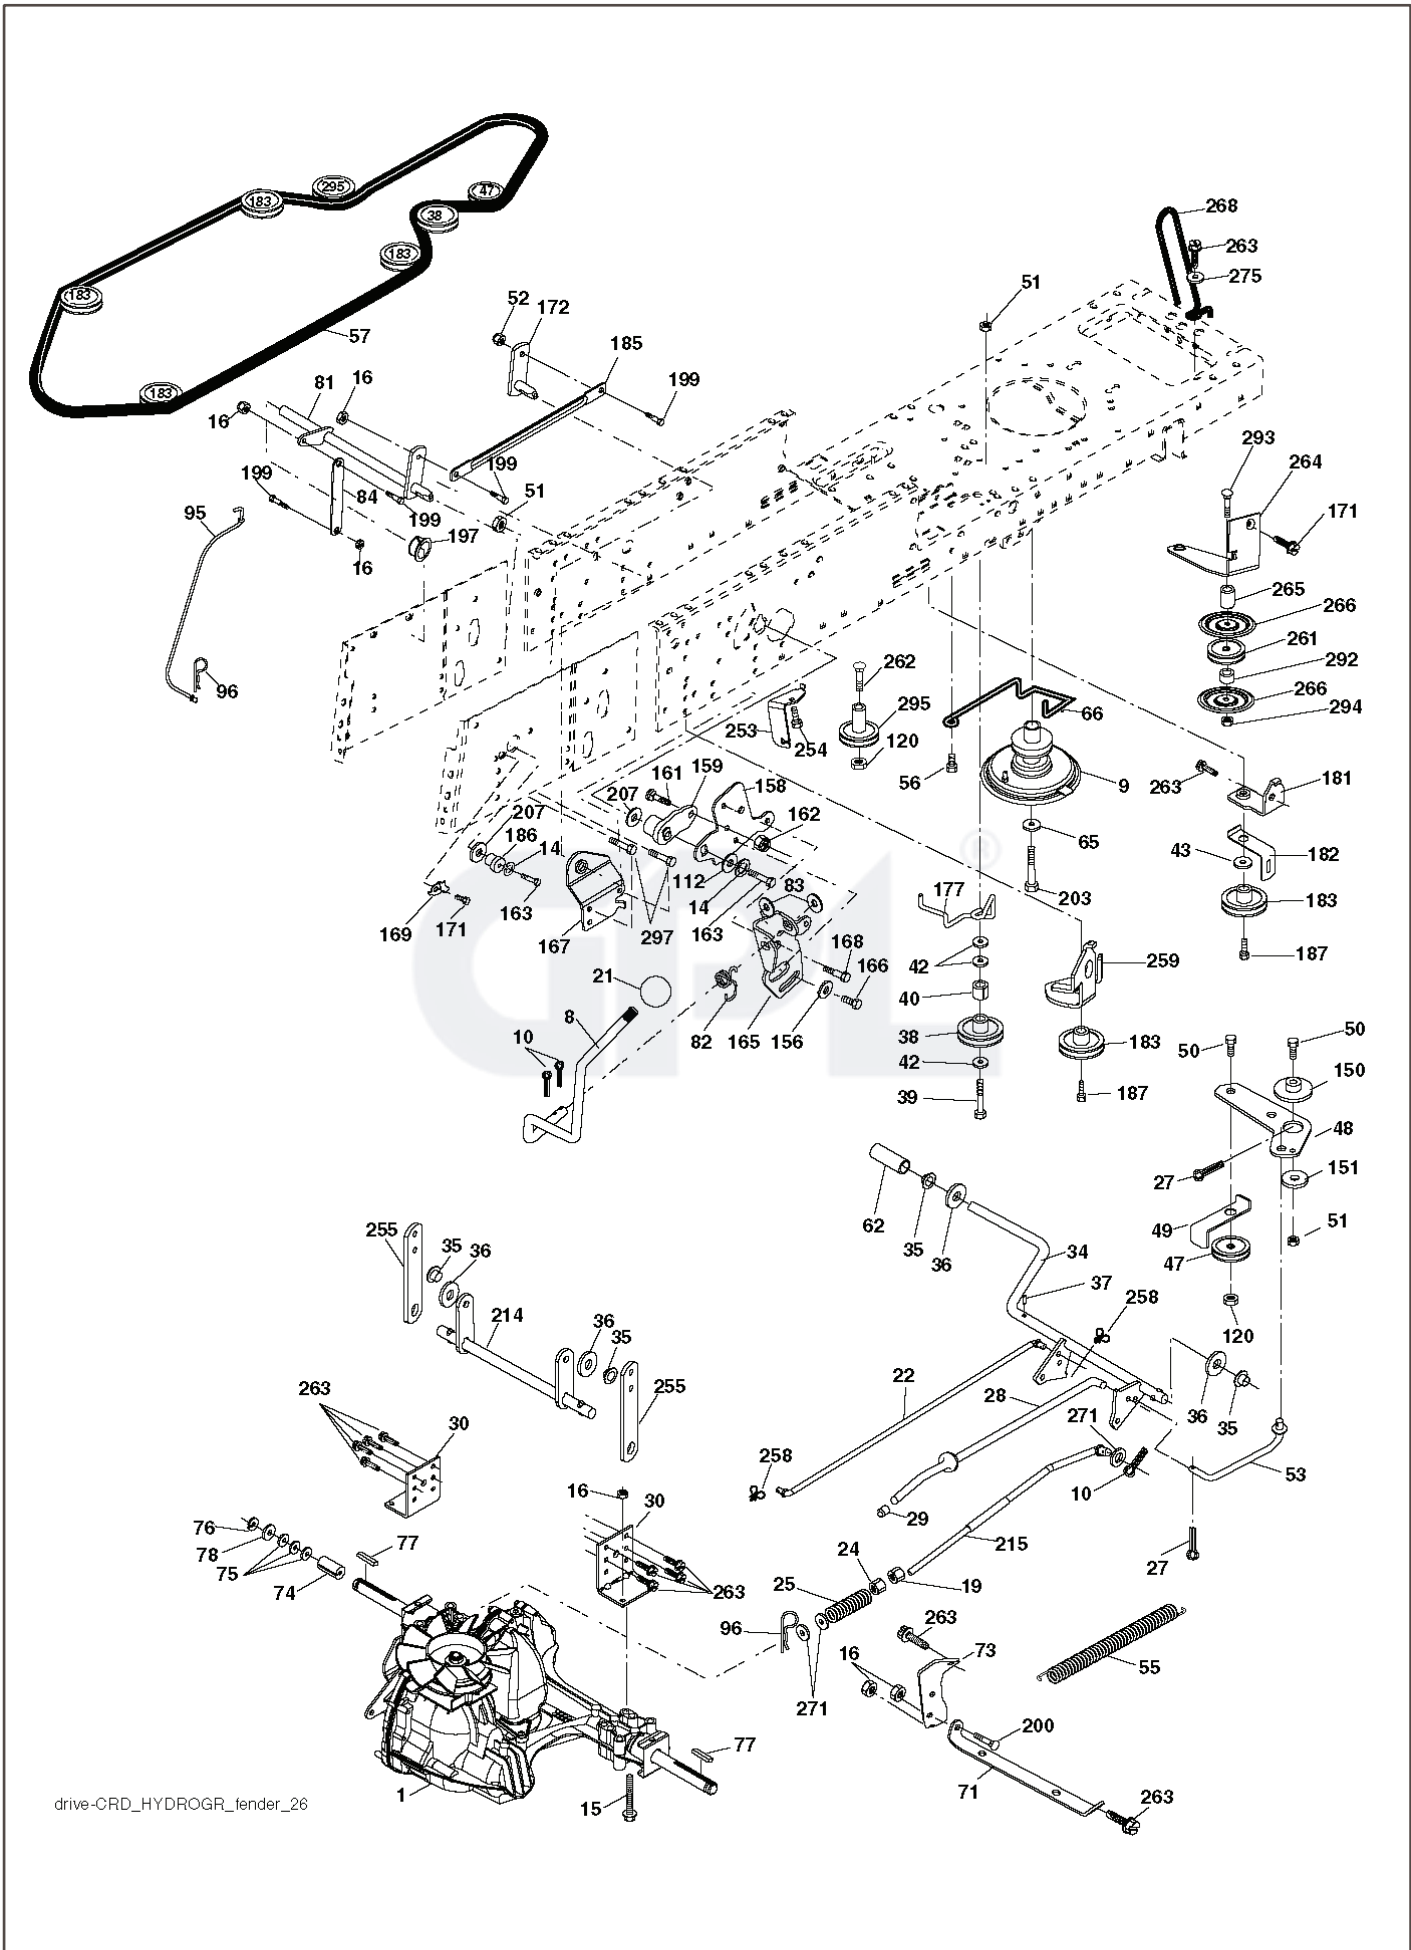

drive-CRD_HYDROGR_fender_26

REF.	PART NO.	DESCRIPTION	REMARK	QTY.	KIT
1	000000000	W/O DESCRIPTION	Transaxle Hydro Gear 321-0510 (170061)	1	
8	532192706	LEVER		1	
9	532408579	CLUTCH		1	
10	876020416	SPLIT PIN		1	
14	810040400	WASHER		1	
15	874490544	SCREW		1	
16	873800500	LOCK NUT		1	
19	873800600	NUT		1	
21	532106933	KNOB		1	
22	532175607	ROD		1	
24	873350600	NUT		1	
25	532192036	SPRING		1	
27	876020412	SPLIT PIN		1	
28	532175765	SHAFT		1	
29	532071673	COVER		1	
30	532169592	BRACKET		1	
34	532175578	SHAFT		1	
35	532120183	BEARING		1	
36	819211616	WASHER		1	
37	532124963	PIN RETAINING SCREW		1	
38	532165936	PULLEY		1	
39	874760644	BOLT		1	
40	532124965	SPACER		1	
42	819131312	WASHER		1	
43	819111012	WASHER		1	
47	532127783	PULLEY		1	
48	532154407	GUIDE		1	
49	532123205	BELT GUIDE		1	
50	872110612	BOLT		1	
51	873680600	NUT		1	
52	873680500	NUT		1	
53	532199652	TIGE DE TENSION POULIE		1	
55	532105709	SPRING		1	
56	817060620	SCREW		1	
57	532170140	BELT		1	
62	532124872	PEDAL RUBBER		1	
65	810040700	WASHER		1	
66	532154778	TENSIONER		1	
71	532169183	ROD		1	
73	532169182	BRACKET		1	
74	532137057	SPACER		1	
75	532121749	WASHER		1	
76	812000001	RETAINER RING		1	
77	532123583	KEY		1	
78	532121748	WASHER		1	
81	532170006	SHAFT		1	
82	532165711	SPRING		1	
83	819171216	WASHER		1	
84	532170007	LINK		1	
95	532170015	LINK		1	
96	532124788	RETAINER RING		1	
112	819091210	WASHER		1	
120	873900600	NUT		1	
150	532165850	BUSHING		1	
151	819133210	WASHER		1	
156	532166002	WASHER		1	
158	532437458	BRACKET		1	
159	532183900	LEVER		1	
161	872140406	BOLT		1	
162	873680400	NUT		1	
163	874780416	BOLT		1	
165	532438250	BRACKET		1	
166	817490510	SCREW		1	
167	532165588	BRACKET		1	
168	532165492	BOLT		1	
169	532165580	RETAINER		1	
171	817490608	SCREW		1	
172	532170271	LINK		1	
177	532165932	HOLDER		1	
181	532180211	BRACKET		1	
182	532182682	BELT GUIDE		1	
183	532199534	PULLEY		1	
185	532170008	LINK		1	
186	532165614	HUB		1	
187	817580520	BOLT		1	
197	532169613	SLEEVE		1	
199	532169612	SCREW		1