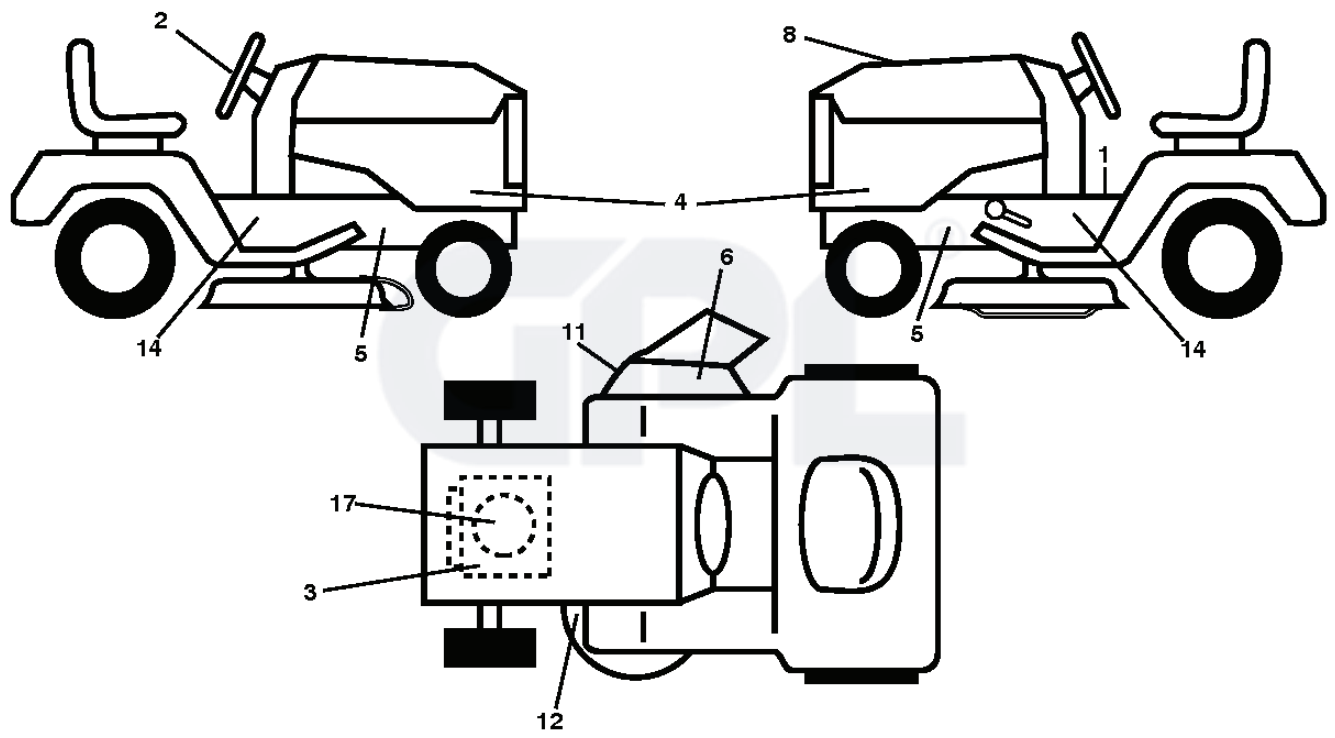

REF.	PART NO.	DESCRIPTION	REMARK	QTY.	KIT
1	581578301	DECAL		1	
2	587731501	DECAL		1	
3	581579701	DECAL		1	
4	588852801	DECAL		1	
5	581579601	DECAL		1	
6	584904601	DECAL		1	
8	532442548	DECAL		1	
11	581579401	DECAL		1	
12	581580004	DECAL		1	
14	581579801	DECAL		1	
17	532437410	DECAL		1	
--	581724801	DECAL	NOT SHOWN	1	
--	532425976	PAD	NOT SHOWN	1	
--	532425986	PAD	NOT SHOWN	1