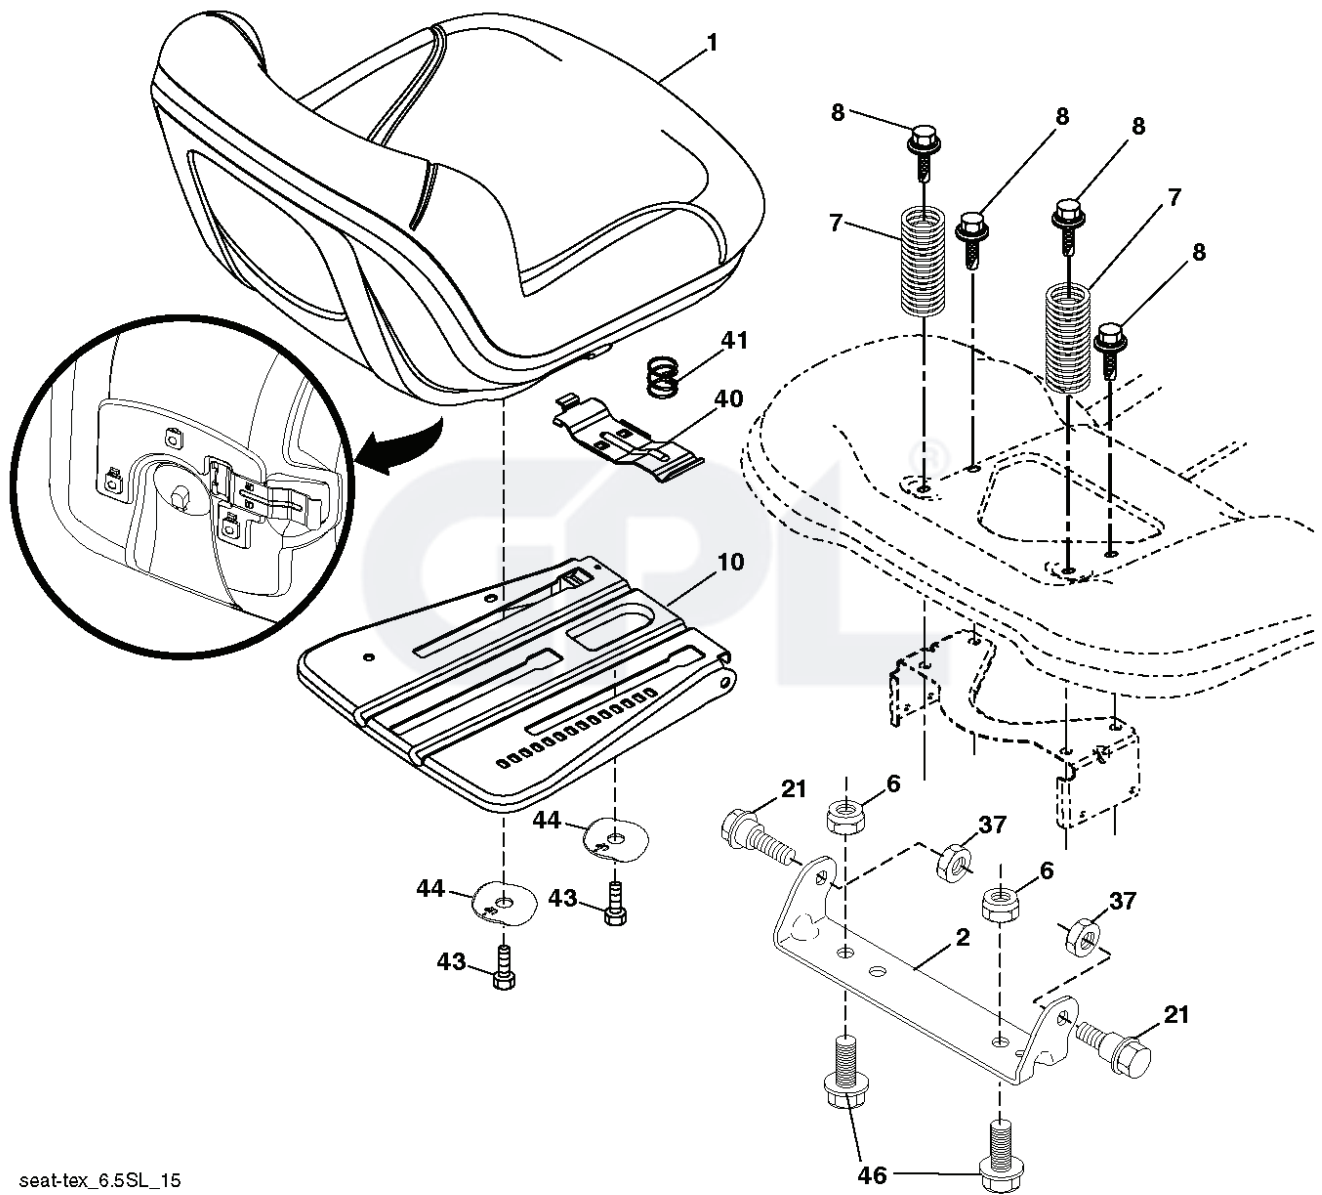

LT 2313 CA, 96051013001, 2015-04

SPARE PARTS LIST

seat-tex_6.5SL_15

REF.	PART NO.	DESCRIPTION	REMARK	QTY.	KIT
1	532411405	SEAT		1	
2	532180166	BRACKET		1	
6	873800600	NUT		1	
7	589483501	SPRING		1	
8	532171877	BOLT		1	
10	587232002	PLATE		1	
21	587907801	BOLT		1	
37	873800500	LOCK NUT		1	
40	532197661	HANDLE		1	
41	532198200	SPRING		1	
43	874760612	BOLT		1	
44	501051801	WASHER		1	
46	588090401	BOLT		1	

REF.	PART NO.	DESCRIPTION	REMARK	QTY.	KIT
1	532419272	CUTTING DECK		1	
2	532195161	STUD		1	
3	873900500	NUT		1	
4	532417645	BRACKET		1	
5	817000510	BOLT		1	
6	532418863	ARM		1	
7	532416358	SCREW		1	
8	532420252	ARM		1	
9	532199092	SPACER		1	
10	817000616	SCREW		1	
11	532137729	SCREW		1	
12	532199470	ARM		1	
13	872110612	BOLT		1	
14	532156085	BELT GUIDE		1	
15	532146763	PULLEY		1	
16	873900600	NUT		1	
17	532400234	NUT		1	
19	585323901	BEARING		1	
21	532416910	BELT GUARD		1	
22	532175820	PULLEY		1	
23	817490628	SCREW		1	
24	819132012	WASHER		1	
25	532420253	BELT GUARD		1	
26	532420255	COVER		1	
27	532419271	BELT		1	
29	532420895	HINGE PIN		1	
32	532401872	SPRING		1	
33	532187281	BEARING HOUSING		1	
34	587256501	SHAFT		1	
35	532419274	RIDE ON BLADE		1	
37	819131316	WASHER		1	
38	532196539	BOLT		1	
39	584309301	SCREW		1	
40	532419270	BELT GUARD		1	
41	532419265	BELT GUARD		1	
42	817000612	SCREW		1	
43	532416877	PULLEY		1	
67	532403012	HANDLE		1	
68	584953901	BOLT		1	
70	532401246	CLUTCH		1	
72	532417236	CHUTE		1	
73	532425274	CHUTE		1	
74	532124670	RETAINER RING		1	
76	532415598	HOSE COUPLING		1	
78	532422566	GUARD		1	
79	532142432	SCREW		1	
80	532423062	NUT		1	
152	532435111	CABLE		1	
--	587253301	MANDREL	MANDREL ASSEMBLY (Includes Housing (Key # 14), Shaft Assembly (Key # 13) and Bearing Only (Key # 15) - Pulley/Nut/Washer and Blade Bolt/Washers Not Included)	1	
--	532431550	CUTTING DECK	NOT SHOWN	1	