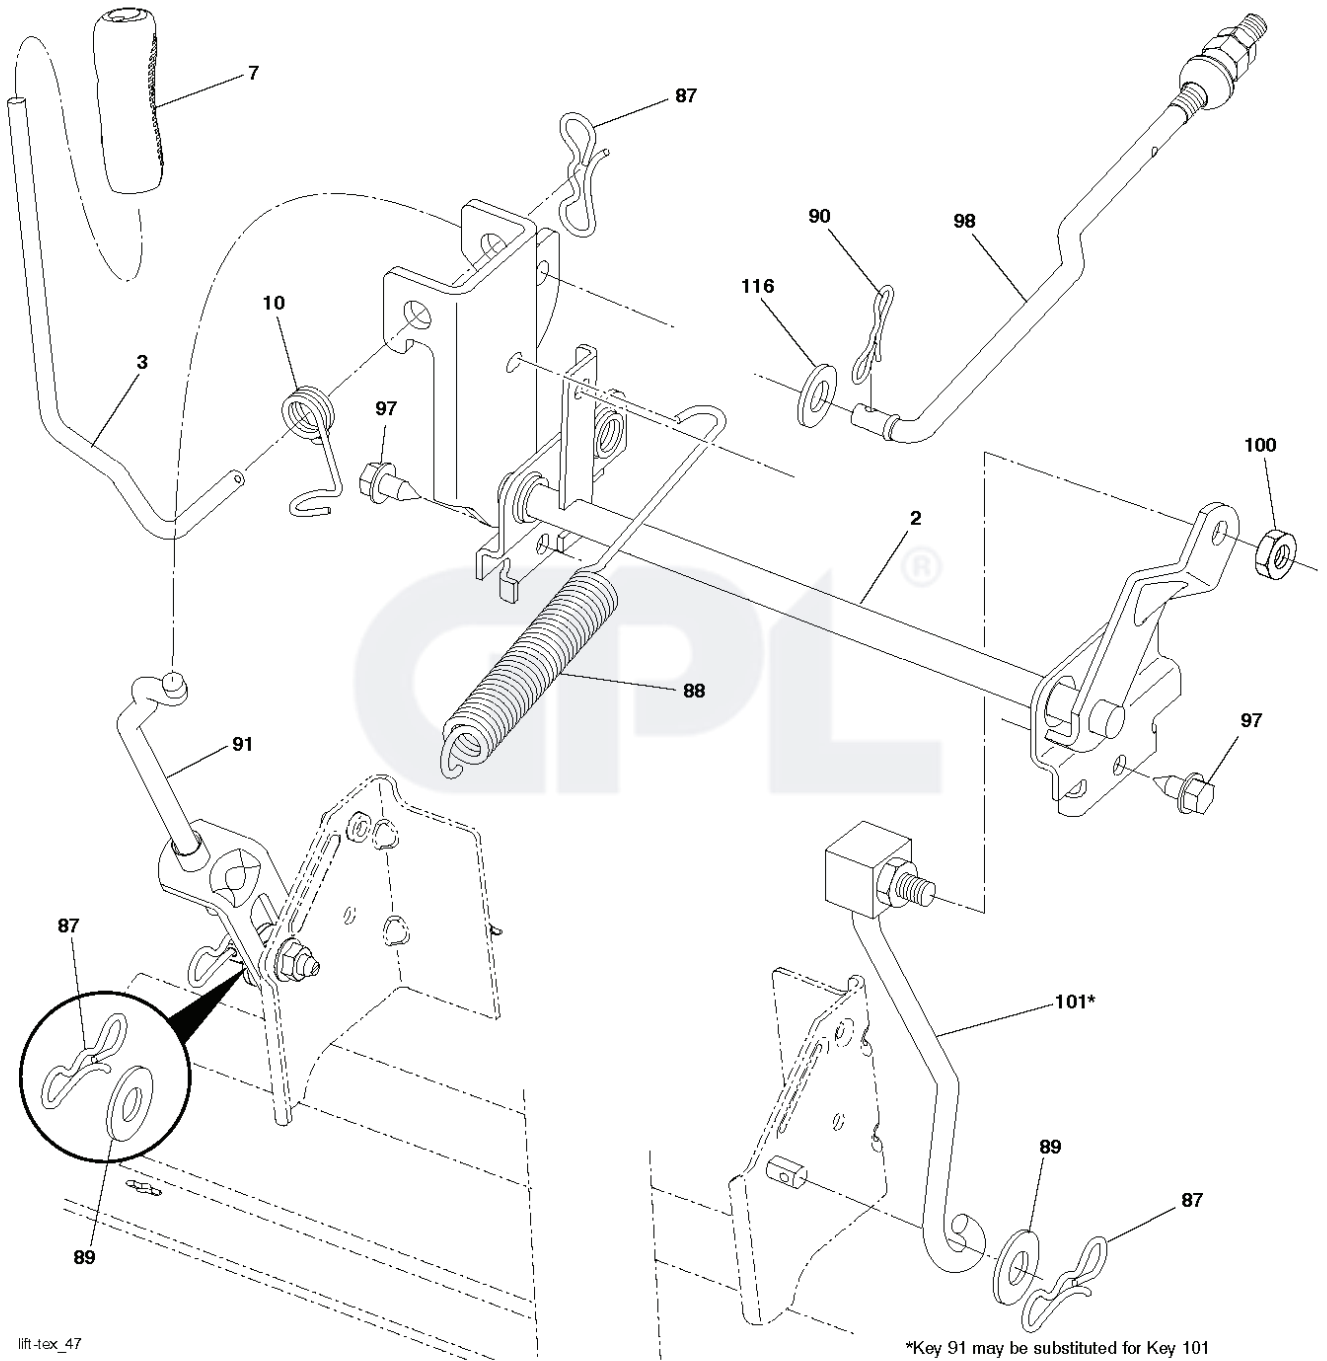

LT 2313 CA, 96051013001, 2015-04

SPARE PARTS LIST

seat-tex_6.5SL_15

REF.	PART NO.	DESCRIPTION	REMARK	QTY.	KIT
1	532411405	SEAT		1	
2	532180166	BRACKET		1	
6	873800600	NUT		1	
7	589483501	SPRING		1	
8	532171877	BOLT		1	
10	587232002	PLATE		1	
21	587907801	BOLT		1	
37	873800500	LOCK NUT		1	
40	532197661	HANDLE		1	
41	532198200	SPRING		1	
43	874760612	BOLT		1	
44	501051801	WASHER		1	
46	588090401	BOLT		1	

REF.	PART NO.	DESCRIPTION	REMARK	QTY.	KIT
1	532419272	CUTTING DECK		1	
2	532195161	STUD		1	
3	873900500	NUT		1	
4	532417645	BRACKET		1	
5	817000510	BOLT		1	
6	532418863	ARM		1	
7	532416358	SCREW		1	
8	532420252	ARM		1	
9	532199092	SPACER		1	
10	817000616	SCREW		1	
11	532137729	SCREW		1	
12	532199470	ARM		1	
13	872110612	BOLT		1	
14	532156085	BELT GUIDE		1	
15	532146763	PULLEY		1	
16	873900600	NUT		1	
17	532400234	NUT		1	
19	585323901	BEARING		1	
21	532416910	BELT GUARD		1	
22	532175820	PULLEY		1	
23	817490628	SCREW		1	
24	819132012	WASHER		1	
25	532420253	BELT GUARD		1	
26	532420255	COVER		1	
27	532419271	BELT		1	
29	532420895	HINGE PIN		1	
32	532401872	SPRING		1	
33	532187281	BEARING HOUSING		1	
34	587256501	SHAFT		1	
35	532419274	RIDE ON BLADE		1	
37	819131316	WASHER		1	
38	532196539	BOLT		1	
39	584309301	SCREW		1	
40	532419270	BELT GUARD		1	
41	532419265	BELT GUARD		1	
42	817000612	SCREW		1	
43	532416877	PULLEY		1	
67	532403012	HANDLE		1	
68	584953901	BOLT		1	
70	532401246	CLUTCH		1	
72	532417236	CHUTE		1	
73	532425274	CHUTE		1	
74	532124670	RETAINER RING		1	
76	532415598	HOSE COUPLING		1	
78	532422566	GUARD		1	
79	532142432	SCREW		1	
80	532423062	NUT		1	
152	532435111	CABLE		1	
--	587253301	MANDREL	MANDREL ASSEMBLY (Includes Housing (Key # 14), Shaft Assembly (Key # 13) and Bearing Only (Key # 15) - Pulley/Nut/Washer and Blade Bolt/Washers Not Included)	1	
--	532431550	CUTTING DECK	NOT SHOWN	1	