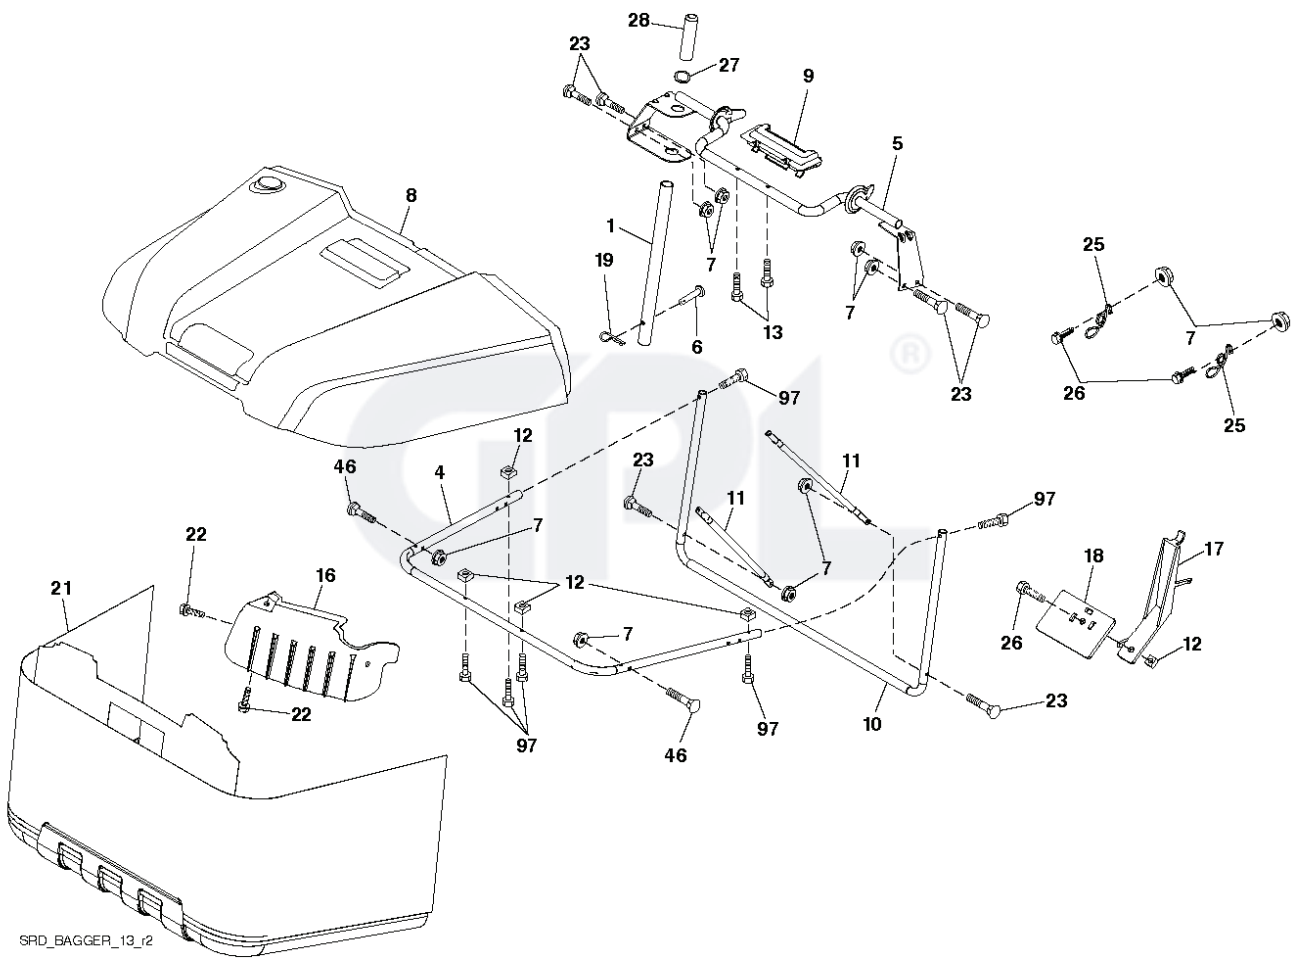

LT 2313 CA, 96051013001, 2015-04

SPARE PARTS LIST

seat-tex_6.5SL_15

REF.	PART NO.	DESCRIPTION	REMARK	QTY.	KIT
1	532411405	SEAT		1	
2	532180166	BRACKET		1	
6	873800600	NUT		1	
7	589483501	SPRING		1	
8	532171877	BOLT		1	
10	587232002	PLATE		1	
21	587907801	BOLT		1	
37	873800500	LOCK NUT		1	
40	532197661	HANDLE		1	
41	532198200	SPRING		1	
43	874760612	BOLT		1	
44	501051801	WASHER		1	
46	588090401	BOLT		1	

REF.	PART NO.	DESCRIPTION	REMARK	QTY.	KIT
1	532419272	CUTTING DECK		1	
2	532195161	STUD		1	
3	873900500	NUT		1	
4	532417645	BRACKET		1	
5	817000510	BOLT		1	
6	532418863	ARM		1	
7	532416358	SCREW		1	
8	532420252	ARM		1	
9	532199092	SPACER		1	
10	817000616	SCREW		1	
11	532137729	SCREW		1	
12	532199470	ARM		1	
13	872110612	BOLT		1	
14	532156085	BELT GUIDE		1	
15	532146763	PULLEY		1	
16	873900600	NUT		1	
17	532400234	NUT		1	
19	585323901	BEARING		1	
21	532416910	BELT GUARD		1	
22	532175820	PULLEY		1	
23	817490628	SCREW		1	
24	819132012	WASHER		1	
25	532420253	BELT GUARD		1	
26	532420255	COVER		1	
27	532419271	BELT		1	
29	532420895	HINGE PIN		1	
32	532401872	SPRING		1	
33	532187281	BEARING HOUSING		1	
34	587256501	SHAFT		1	
35	532419274	RIDE ON BLADE		1	
37	819131316	WASHER		1	
38	532196539	BOLT		1	
39	584309301	SCREW		1	
40	532419270	BELT GUARD		1	
41	532419265	BELT GUARD		1	
42	817000612	SCREW		1	
43	532416877	PULLEY		1	
67	532403012	HANDLE		1	
68	584953901	BOLT		1	
70	532401246	CLUTCH		1	
72	532417236	CHUTE		1	
73	532425274	CHUTE		1	
74	532124670	RETAINER RING		1	
76	532415598	HOSE COUPLING		1	
78	532422566	GUARD		1	
79	532142432	SCREW		1	
80	532423062	NUT		1	
152	532435111	CABLE		1	
--	587253301	MANDREL	MANDREL ASSEMBLY (Includes Housing (Key # 14), Shaft Assembly (Key # 13) and Bearing Only (Key # 15) - Pulley/Nut/Washer and Blade Bolt/Washers Not Included)	1	
--	532431550	CUTTING DECK	NOT SHOWN	1	