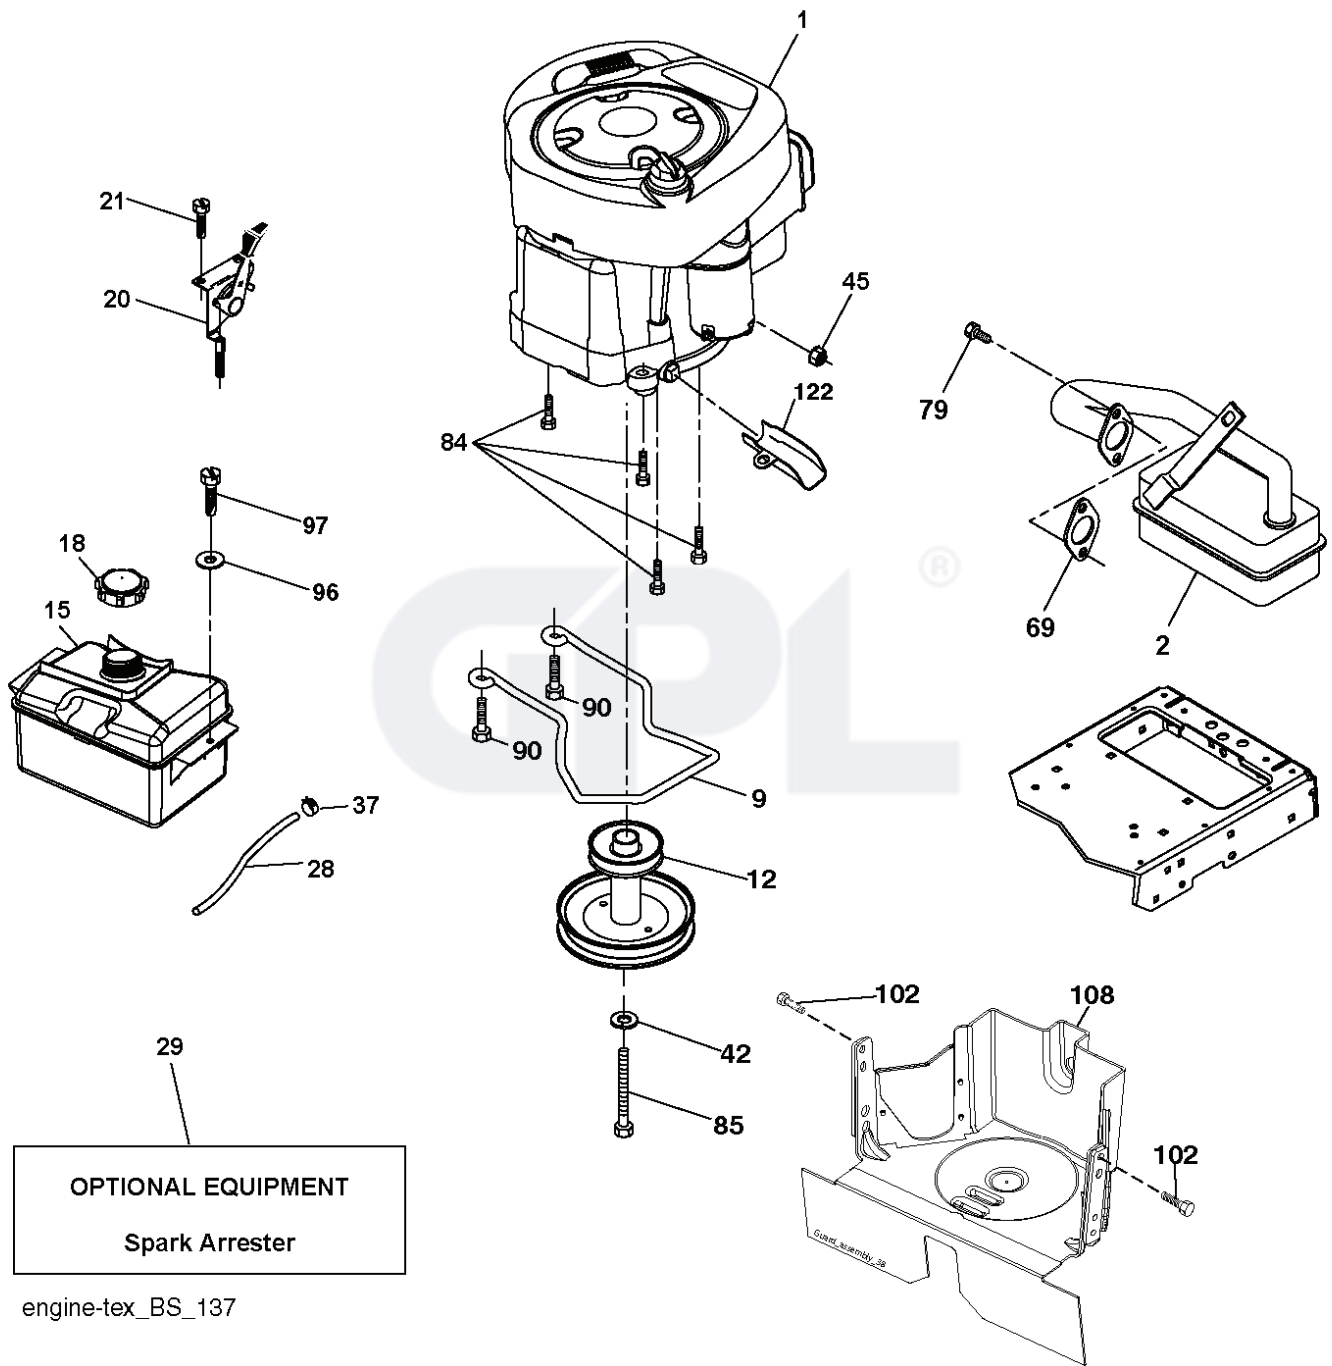

OPTIONAL EQUIPMENT
Spark Arrester

engine-tex_BS_137

REF.	PART NO.	DESCRIPTION	REMARK	QTY.	KIT
1	000000000	W/O DESCRIPTION	B&S 21R707-0005-B1 (585403601)	1	
2	532179758	MUFFLER		1	
9	582540302	KEEPER		1	
12	532140186	PULLEY		1	
15	581289901	TANK		1	
18	532430220	FUEL CAP		1	
20	532183897	CONTROL		1	
21	532416358	SCREW		1	
28	532137040	HOSE		1	
29	532137180	SPARK ARRESTER KIT		1	
37	532123487	HOSE CLAMP		1	
42	539990247	WASHER		1	
45	873510400	NUT		1	
69	532165291	GASKET		1	
79	532192334	SCREW		1	
84	817060620	SCREW		1	
85	501606501	BOLT		1	
90	817000616	SCREW		1	
96	819091416	WASHER		1	
97	817670412	SCREW		1	
102	817000512	SCREW		1	
108	587179504	COVER		1	
122	532421922	EXTENSION PIPE		1	
	PART NO.		REMARK		KIT