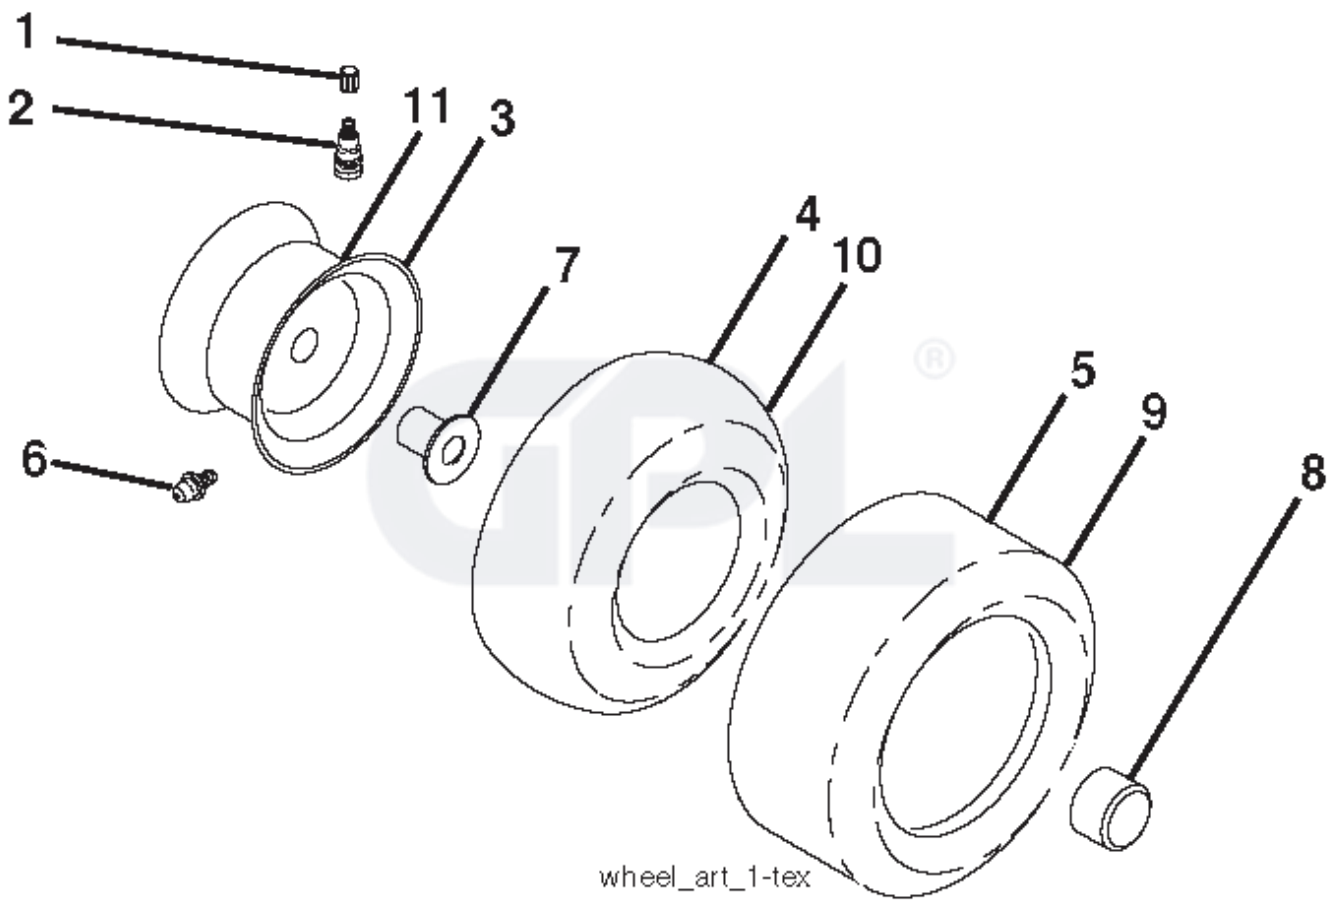

IGNITION SWITCH

POSITION	CIRCUIT "MAKE"
OFF	M+G+A1
RUN/OVERRIDE	B+A1
RUN	B+A1 L+A2
START	B + S + A1

CHASSIS HARNESS CONNECTOR (C1) (MATING SIDE)

DASH HARNESS CONNECTOR (C1) (MATING SIDE)

WIRING INSULATED CLIPS
 NOTE: IF WIRING INSULATED CLIPS WERE REMOVED FOR SERVICING OF UNIT, THEY SHOULD BE RE-INSTALLED TO PROPERLY SECURE YOUR WIRING.

NON-REMOVABLE CONNECTIONS

REMOVABLE CONNECTIONS

REF.	PART NO.	DESCRIPTION	REMARK	QTY.	KIT
1	532424146	STEERING WHEEL		1	
2	532418168	AXLE		1	
4	532416845	SPINDLE		1	
5	532416846	SPINDLE		1	
6	532124931	WASHER		1	
7	532121748	WASHER		1	
8	812000029	RETAINER RING		1	
9	532121232	HUB CAP		1	
13	532121749	WASHER		1	
14	539990118	WASHER		1	
15	873540600	NUT		1	
16	585869202	SHAFT		1	
19	532194729	PLATE		1	
20	532409763	STEERING COLUMN		1	
21	532186737	ADAPTER		1	
22	585029802	BEARING		1	
26	532424147	HUB CAP		1	
27	819211616	WASHER		1	
28	817000612	SCREW		1	
33	539990187	WASHER		1	
35	532194732	PLATE		1	
45	819113812	WASHER		1	
53	532188967	WASHER		1	
57	532407465	BRACKET		1	
58	532194747	BOLT		1	
59	532194748	WASHER		1	
60	873971000	NUT		1	
61	532194740	LINK		1	
62	532194741	LINK		1	
63	817000512	SCREW		1	
64	532199849	SPRING RETAINER		1	
66	871020748	BOLT		1	
67	532194737	BUSHING		1	
68	873900700	NUT		1	
69	532199162	WASHER		1	
70	532417065	BRACKET		1	
71	532190752	SHAFT		1	
72	532428982	BOLT		1	
74	532124937	BEARING COL. STRG.		1	
75	580683701	PINION		1	
76	580683601	SCREW		1	
119	532170165	BOLT		1	
122	532444962	CAP		1	

wheel_art_1-tex

REF.	PART NO.	DESCRIPTION	REMARK	QTY.	KIT
1	532059192	CAP VALVE		1	
2	532065139	NIPPLE		1	
3	532425361	RIM	Front 6" x 3.25"	1	
4	532421652	TUBE	SERVICE ITEM ONLY	1	
5	532123410	TIRE	Front 13" x 5.0"-6"	1	
6	532124957	FITTING	(Front Wheel Only)	1	
7	532124959	BEARING	(Front Wheel Only)	1	
8	532175039	HUB CAP		1	
9	532106230	TIRE	Rear 16" x 6.5"-8"	1	
10	532007154	HOSE	SERVICE ITEM ONLY	1	
11	532425362	RIM	Rear 8" x 5.375"	1	
--	532144334	SEALING FOAM		1	