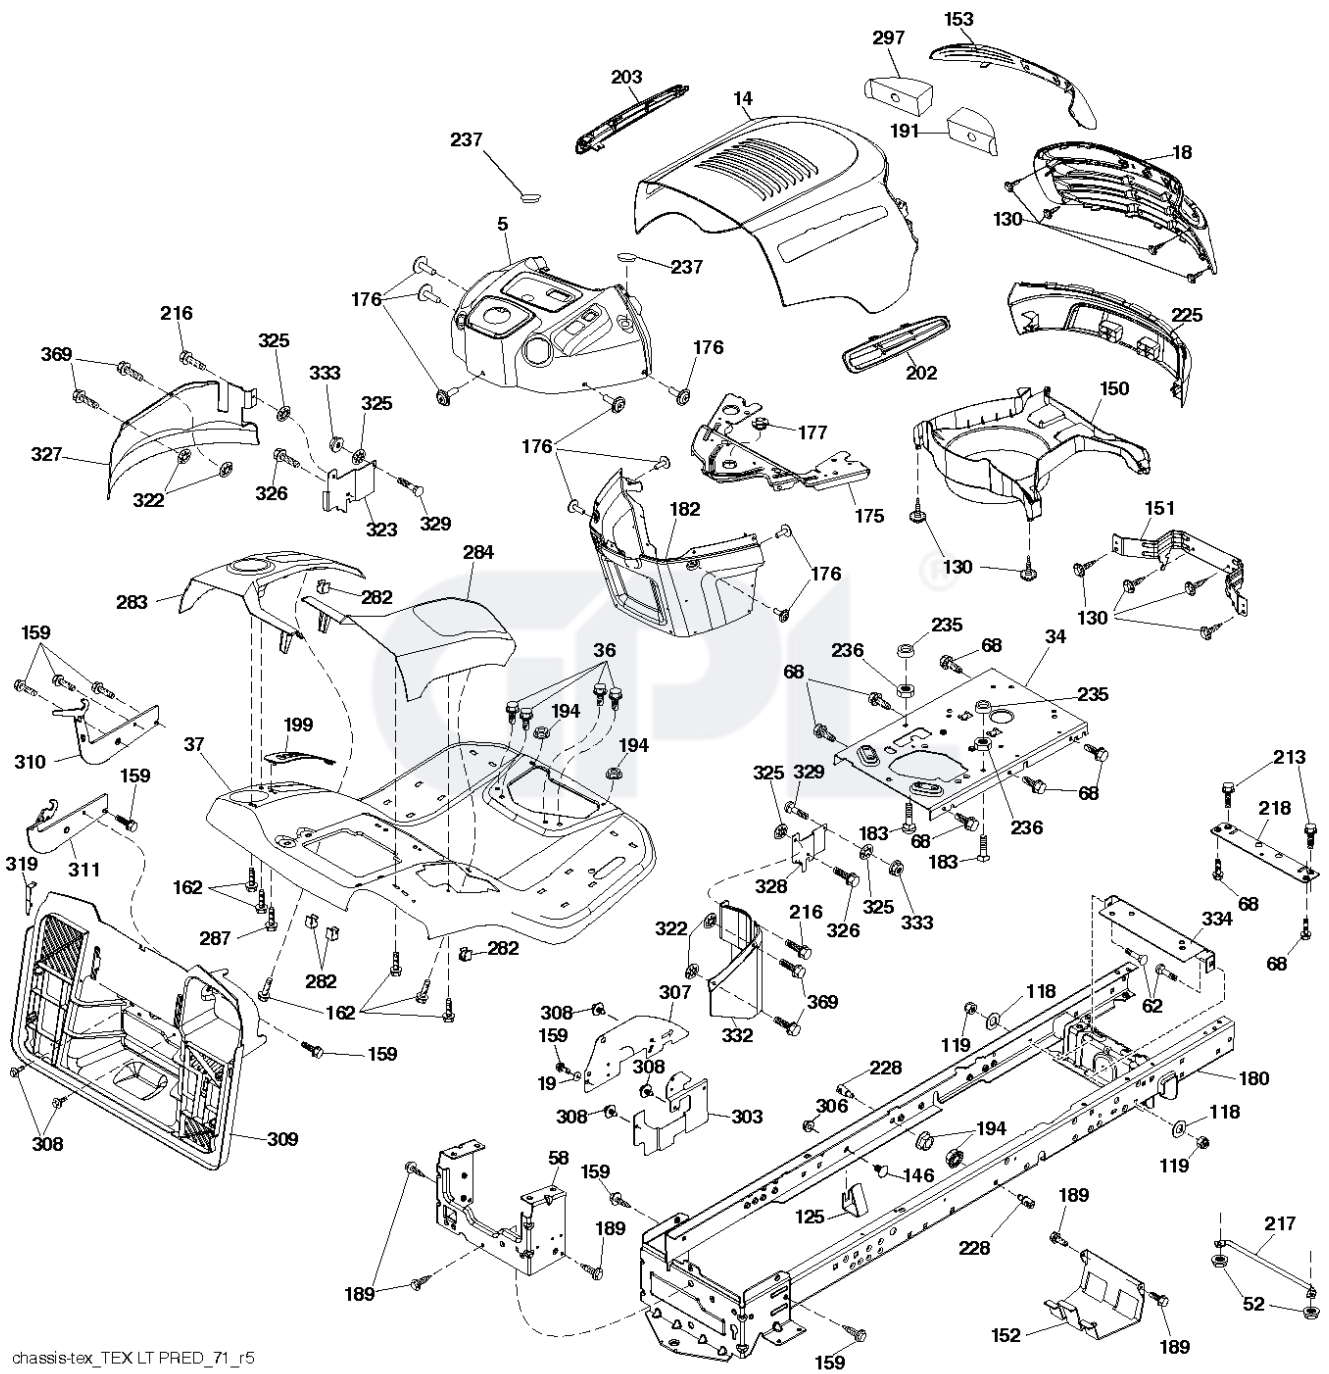

IGNITION SWITCH

POSITION	CIRCUIT "MAKE"
OFF	M+G+A1
RUN/OVERRIDE	B+A1
RUN	B+A1 L+A2
START	B + S + A1

CHASSIS HARNESS CONNECTOR (C1) (MATING SIDE)

DASH HARNESS CONNECTOR (C1) (MATING SIDE)

WIRING INSULATED CLIPS
 NOTE: IF WIRING INSULATED CLIPS WERE REMOVED FOR SERVICING OF UNIT, THEY SHOULD BE RE-INSTALLED TO PROPERLY SECURE YOUR WIRING.

NON-REMOVABLE CONNECTIONS

REMOVABLE CONNECTIONS

REF.	PART NO.	DESCRIPTION	REMARK	QTY.	KIT
1	532424146	STEERING WHEEL		1	
2	532418168	AXLE		1	
4	532416845	SPINDLE		1	
5	532416846	SPINDLE		1	
6	532124931	WASHER		1	
7	532121748	WASHER		1	
8	812000029	RETAINER RING		1	
9	532121232	HUB CAP		1	
13	532121749	WASHER		1	
14	539990118	WASHER		1	
15	873540600	NUT		1	
16	585869202	SHAFT		1	
19	532194729	PLATE		1	
20	532409763	STEERING COLUMN		1	
21	532186737	ADAPTER		1	
22	585029802	BEARING		1	
26	532424147	HUB CAP		1	
27	819211616	WASHER		1	
28	817000612	SCREW		1	
33	539990187	WASHER		1	
35	532194732	PLATE		1	
45	819113812	WASHER		1	
53	532188967	WASHER		1	
57	532407465	BRACKET		1	
58	532194747	BOLT		1	
59	532194748	WASHER		1	
60	873971000	NUT		1	
61	532194740	LINK		1	
62	532194741	LINK		1	
63	817000512	SCREW		1	
64	532199849	SPRING RETAINER		1	
66	871020748	BOLT		1	
67	532194737	BUSHING		1	
68	873900700	NUT		1	
69	532199162	WASHER		1	
70	532417065	BRACKET		1	
71	532190752	SHAFT		1	
72	532428982	BOLT		1	
74	532124937	BEARING COL. STRG.		1	
75	580683701	PINION		1	
76	580683601	SCREW		1	
119	532170165	BOLT		1	
122	532444962	CAP		1	

wheel_art_1-tex

REF.	PART NO.	DESCRIPTION	REMARK	QTY.	KIT
1	532059192	CAP VALVE		1	
2	532065139	NIPPLE		1	
3	532425361	RIM	Front 6" x 3.25"	1	
4	532421652	TUBE	SERVICE ITEM ONLY	1	
5	532123410	TIRE	Front 13" x 5.0"-6"	1	
6	532124957	FITTING	(Front Wheel Only)	1	
7	532124959	BEARING	(Front Wheel Only)	1	
8	532175039	HUB CAP		1	
9	532106230	TIRE	Rear 16" x 6.5"-8"	1	
10	532007154	HOSE	SERVICE ITEM ONLY	1	
11	532425362	RIM	Rear 8" x 5.375"	1	
--	532144334	SEALING FOAM		1	