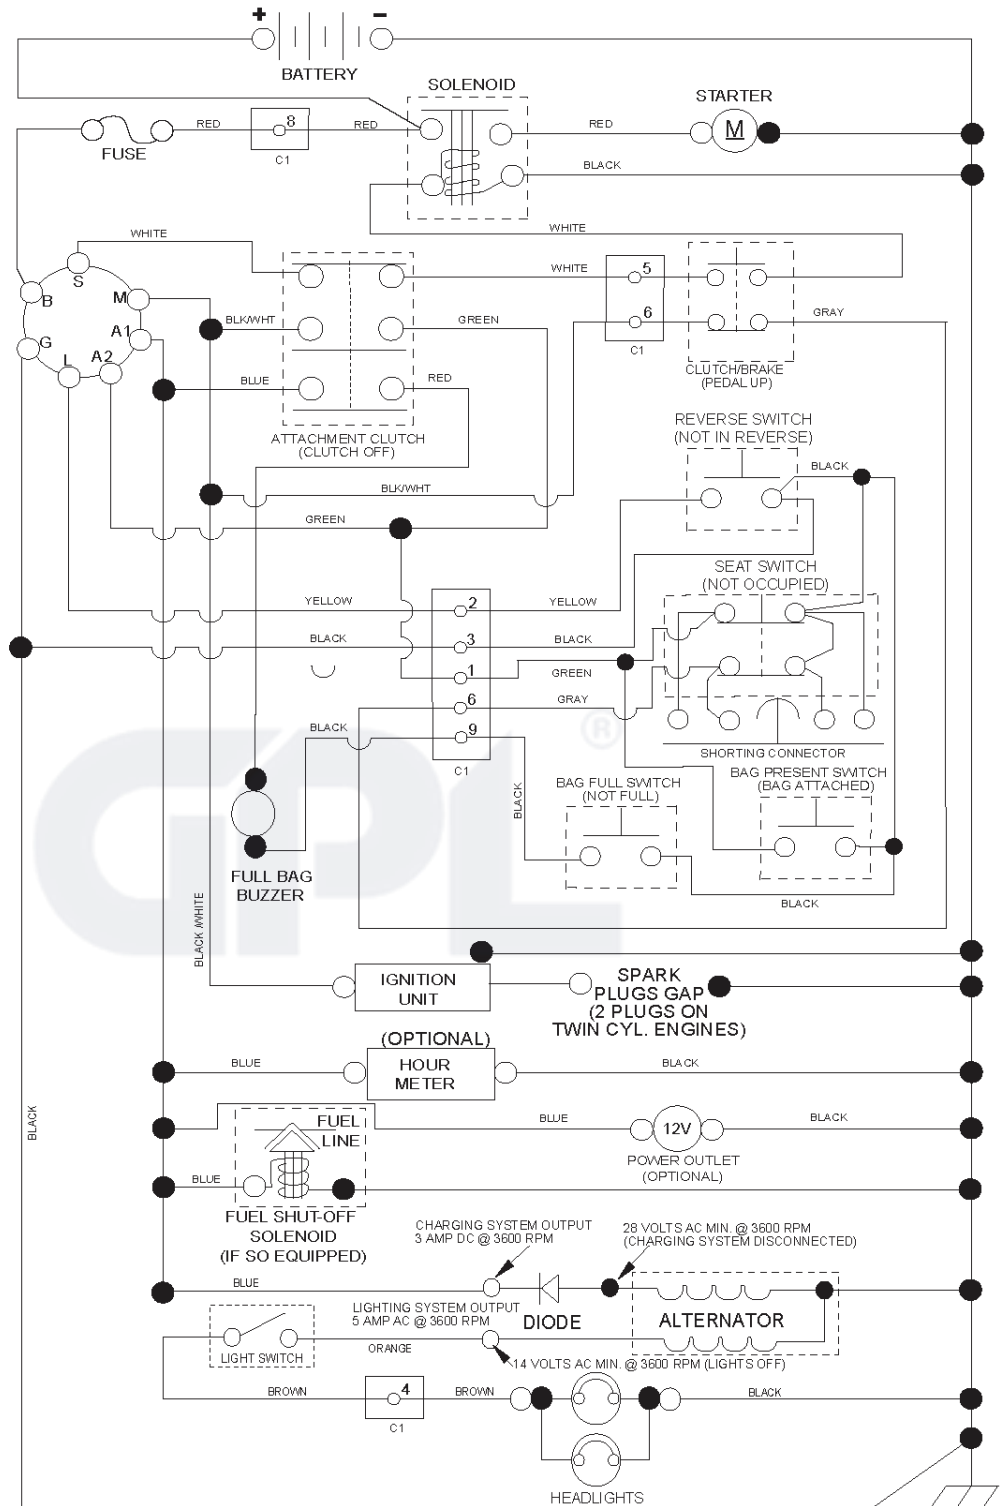

NOTE
YOUR TRACTOR IS EQUIPPED WITH A SPECIAL ALTERNATOR SYSTEM. THE LIGHTS ARE NOT CONNECTED TO THE BATTERY, BUT HAVE THEIR OWN ELECTRICAL SOURCE. BECAUSE OF THIS, THE BRIGHTNESS OF THE LIGHTS WILL CHANGE WITH ENGINE SPEED. AT IDLE THE LIGHTS WILL DIM. AS THE ENGINE SPEED IS INCREASED, THE LIGHTS WILL BECOME THEIR BRIGHTEST.