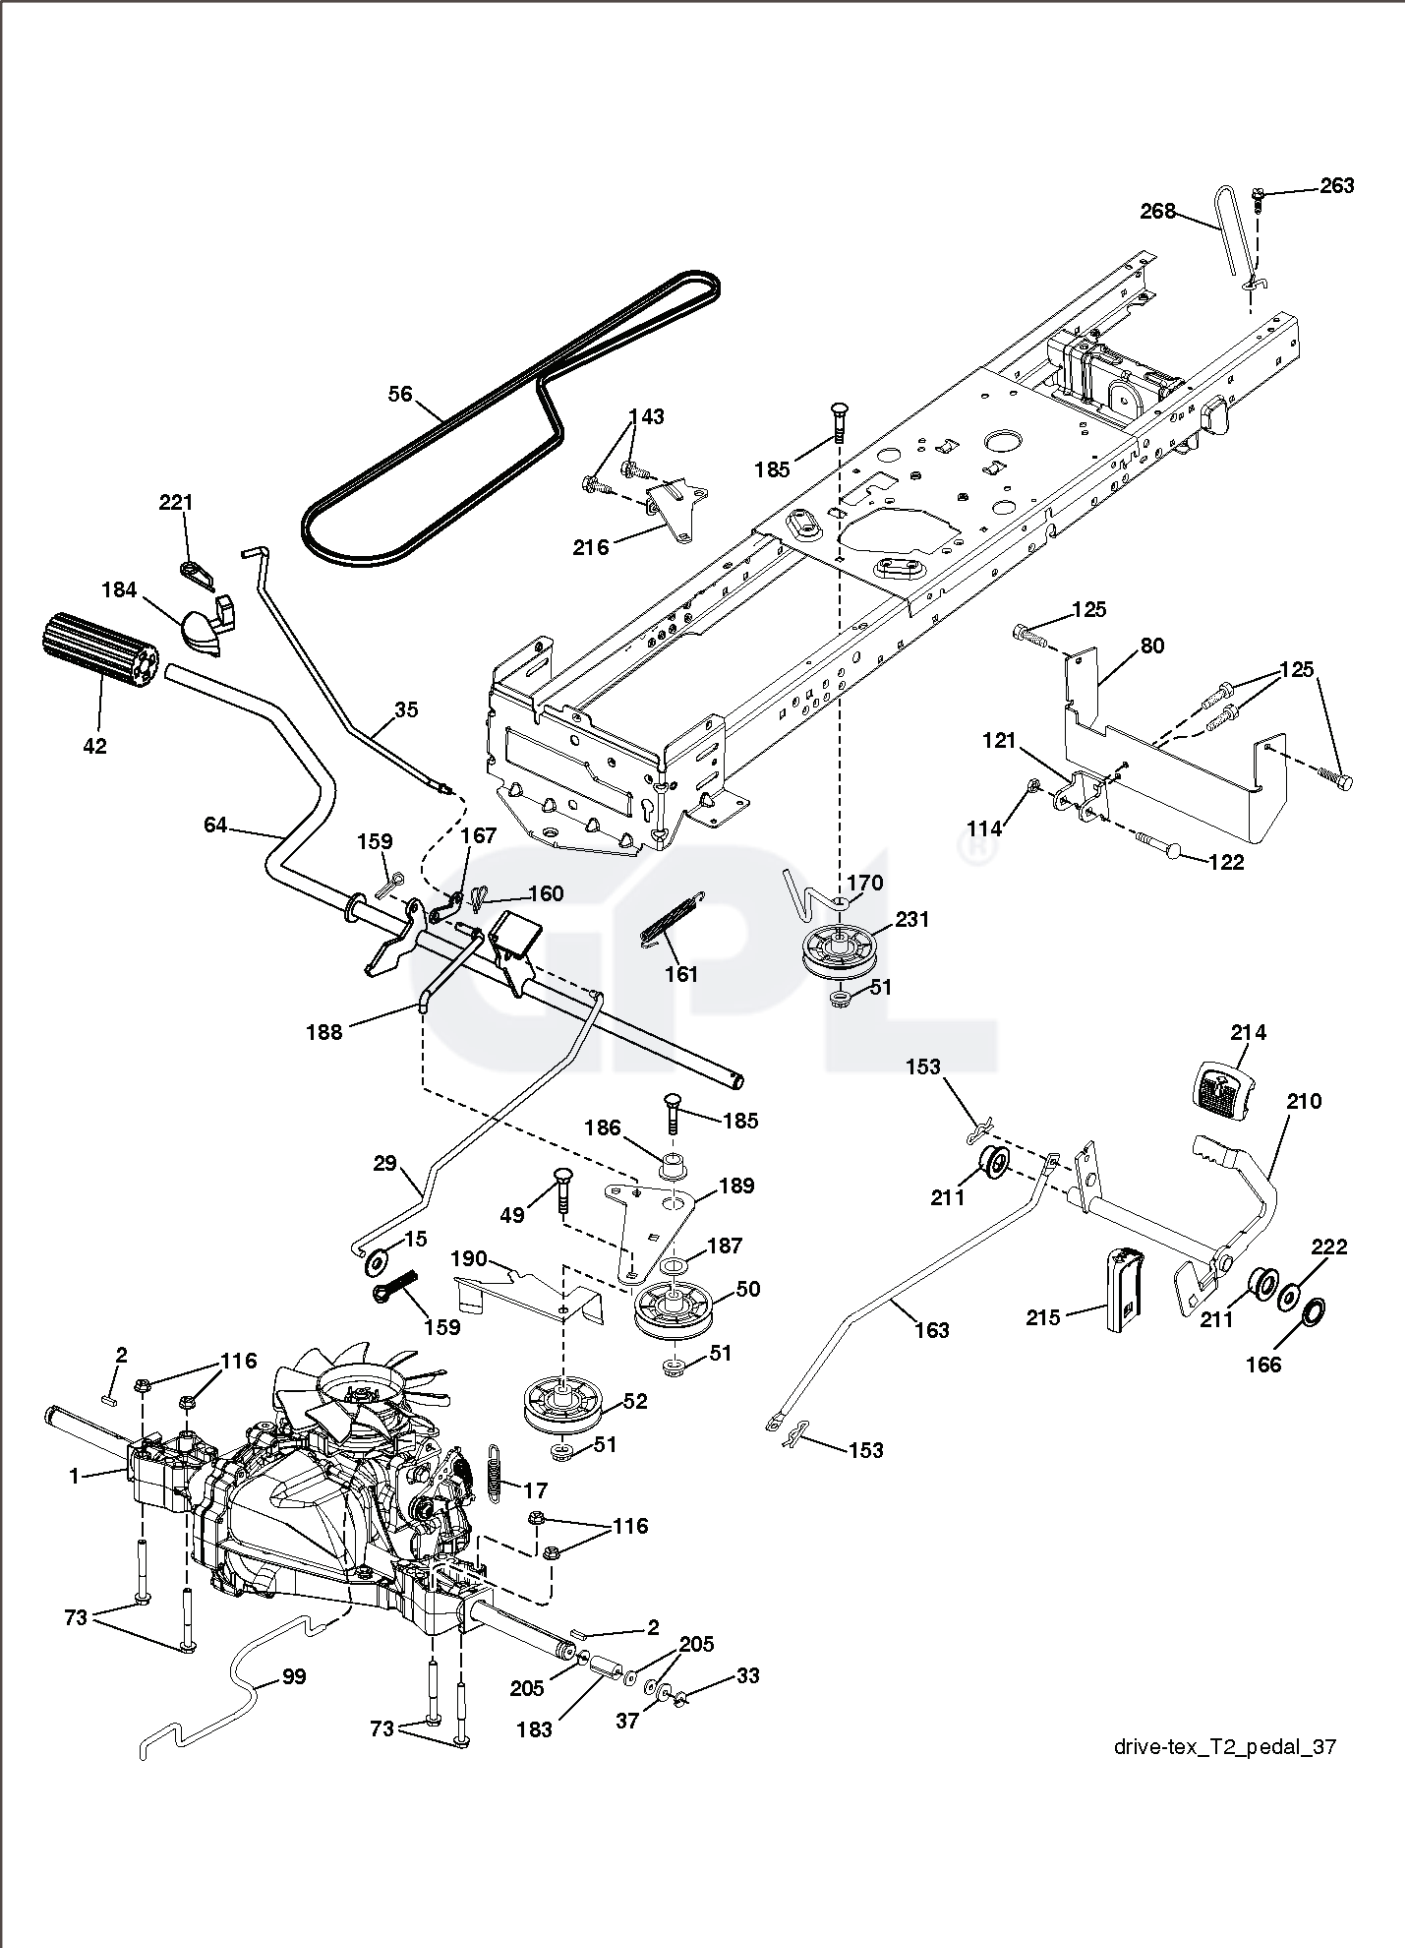

drive-tex_T2_pedal_37

REF.	PART NO.	DESCRIPTION	REMARK	QTY.	KIT
1	000000000	W/O DESCRIPTION	Transaxle, Hydro Gear T2-BDBE-1X2B-18X1 (587392201)	1	
2	532123583	KEY		1	
15	819131316	WASHER		1	
17	532197296	SPRING		1	
29	532423239	ROD		1	
33	812000001	RETAINER RING		1	
35	532401031	ROD		1	
37	532121749	WASHER		1	
42	532124872	PEDAL RUBBER		1	
49	872110614	BOLT		1	
50	532194327	PULLEY		1	
51	873900600	NUT		1	
52	532194326	PULLEY		1	
56	532125907	BELT		1	
64	532197865	SHAFT		1	
73	874490544	SCREW		1	
80	581550701	STRAP		1	
99	532408418	ROD		1	
114	873800500	LOCK NUT		1	
116	873900500	NUT		1	
121	532175611	CHAPPE DE FIXATION		1	
122	872010520	BOLT		1	
125	817000512	SCREW		1	
143	817490508	SCREW		1	
153	532124788	RETAINER RING		1	
159	876020412	SPLIT PIN		1	
160	532169484	PIN		1	
161	532105709	SPRING		1	
163	532413322	ROD.CONTROL.PCH.T2.TEX		1	
166	532429164	NUT		1	
167	532405257	LATCH		1	
170	532413430	BELT GUIDE		1	
183	532156972	SPACER		1	
184	532411484	CONTROL		1	
185	872110622	BOLT		1	
186	532194321	SPACER		1	
187	819133210	WASHER		1	
188	582217001	LINK		1	
189	532194317	PLATE		1	
190	532194318	BELT GUIDE		1	
205	532121748	WASHER		1	
210	532400980	PEDAL ARM		1	
211	532120183	BEARING		1	
214	532421263	PAD		1	
215	532419482	PEDAL RUBBER		1	
216	532196131	BRACKET		1	
221	532403187	SPRING		1	
222	879212010	WASHER		1	
231	532407287	PULLEY		1	
263	817000612	SCREW		1	
268	532182402	PROTECTOR		1