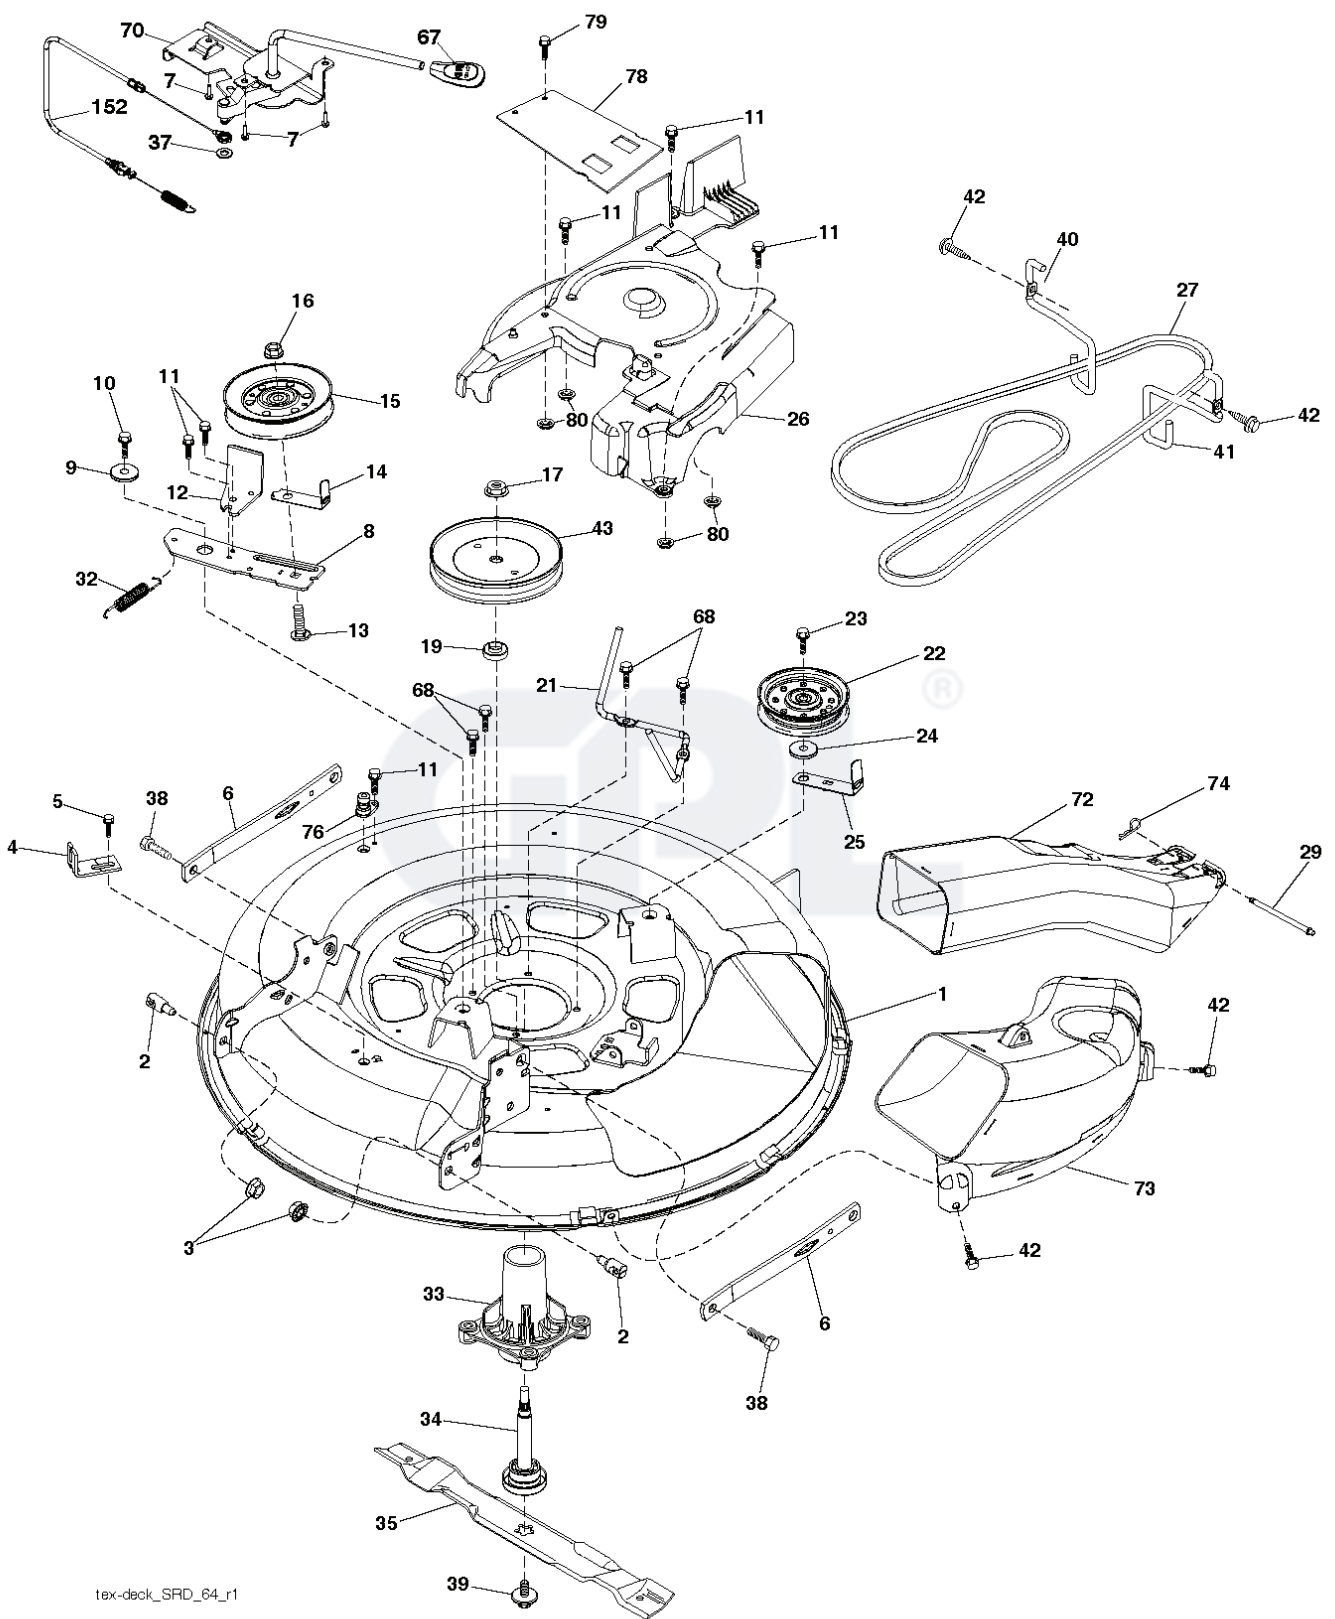

LT 2313 CA, 96051013001, 2015-04

SPARE PARTS LIST

seat-tex_6.5SL_15

REF.	PART NO.	DESCRIPTION	REMARK	QTY.	KIT
1	532411405	SEAT		1	
2	532180166	BRACKET		1	
6	873800600	NUT		1	
7	589483501	SPRING		1	
8	532171877	BOLT		1	
10	587232002	PLATE		1	
21	587907801	BOLT		1	
37	873800500	LOCK NUT		1	
40	532197661	HANDLE		1	
41	532198200	SPRING		1	
43	874760612	BOLT		1	
44	501051801	WASHER		1	
46	588090401	BOLT		1	

REF.	PART NO.	DESCRIPTION	REMARK	QTY.	KIT
1	532419272	CUTTING DECK		1	
2	532195161	STUD		1	
3	873900500	NUT		1	
4	532417645	BRACKET		1	
5	817000510	BOLT		1	
6	532418863	ARM		1	
7	532416358	SCREW		1	
8	532420252	ARM		1	
9	532199092	SPACER		1	
10	817000616	SCREW		1	
11	532137729	SCREW		1	
12	532199470	ARM		1	
13	872110612	BOLT		1	
14	532156085	BELT GUIDE		1	
15	532146763	PULLEY		1	
16	873900600	NUT		1	
17	532400234	NUT		1	
19	585323901	BEARING		1	
21	532416910	BELT GUARD		1	
22	532175820	PULLEY		1	
23	817490628	SCREW		1	
24	819132012	WASHER		1	
25	532420253	BELT GUARD		1	
26	532420255	COVER		1	
27	532419271	BELT		1	
29	532420895	HINGE PIN		1	
32	532401872	SPRING		1	
33	532187281	BEARING HOUSING		1	
34	587256501	SHAFT		1	
35	532419274	RIDE ON BLADE		1	
37	819131316	WASHER		1	
38	532196539	BOLT		1	
39	584309301	SCREW		1	
40	532419270	BELT GUARD		1	
41	532419265	BELT GUARD		1	
42	817000612	SCREW		1	
43	532416877	PULLEY		1	
67	532403012	HANDLE		1	
68	584953901	BOLT		1	
70	532401246	CLUTCH		1	
72	532417236	CHUTE		1	
73	532425274	CHUTE		1	
74	532124670	RETAINER RING		1	
76	532415598	HOSE COUPLING		1	
78	532422566	GUARD		1	
79	532142432	SCREW		1	
80	532423062	NUT		1	
152	532435111	CABLE		1	
--	587253301	MANDREL	MANDREL ASSEMBLY (Includes Housing (Key # 14), Shaft Assembly (Key # 13) and Bearing Only (Key # 15) - Pulley/Nut/Washer and Blade Bolt/Washers Not Included)	1	
--	532431550	CUTTING DECK	NOT SHOWN	1	