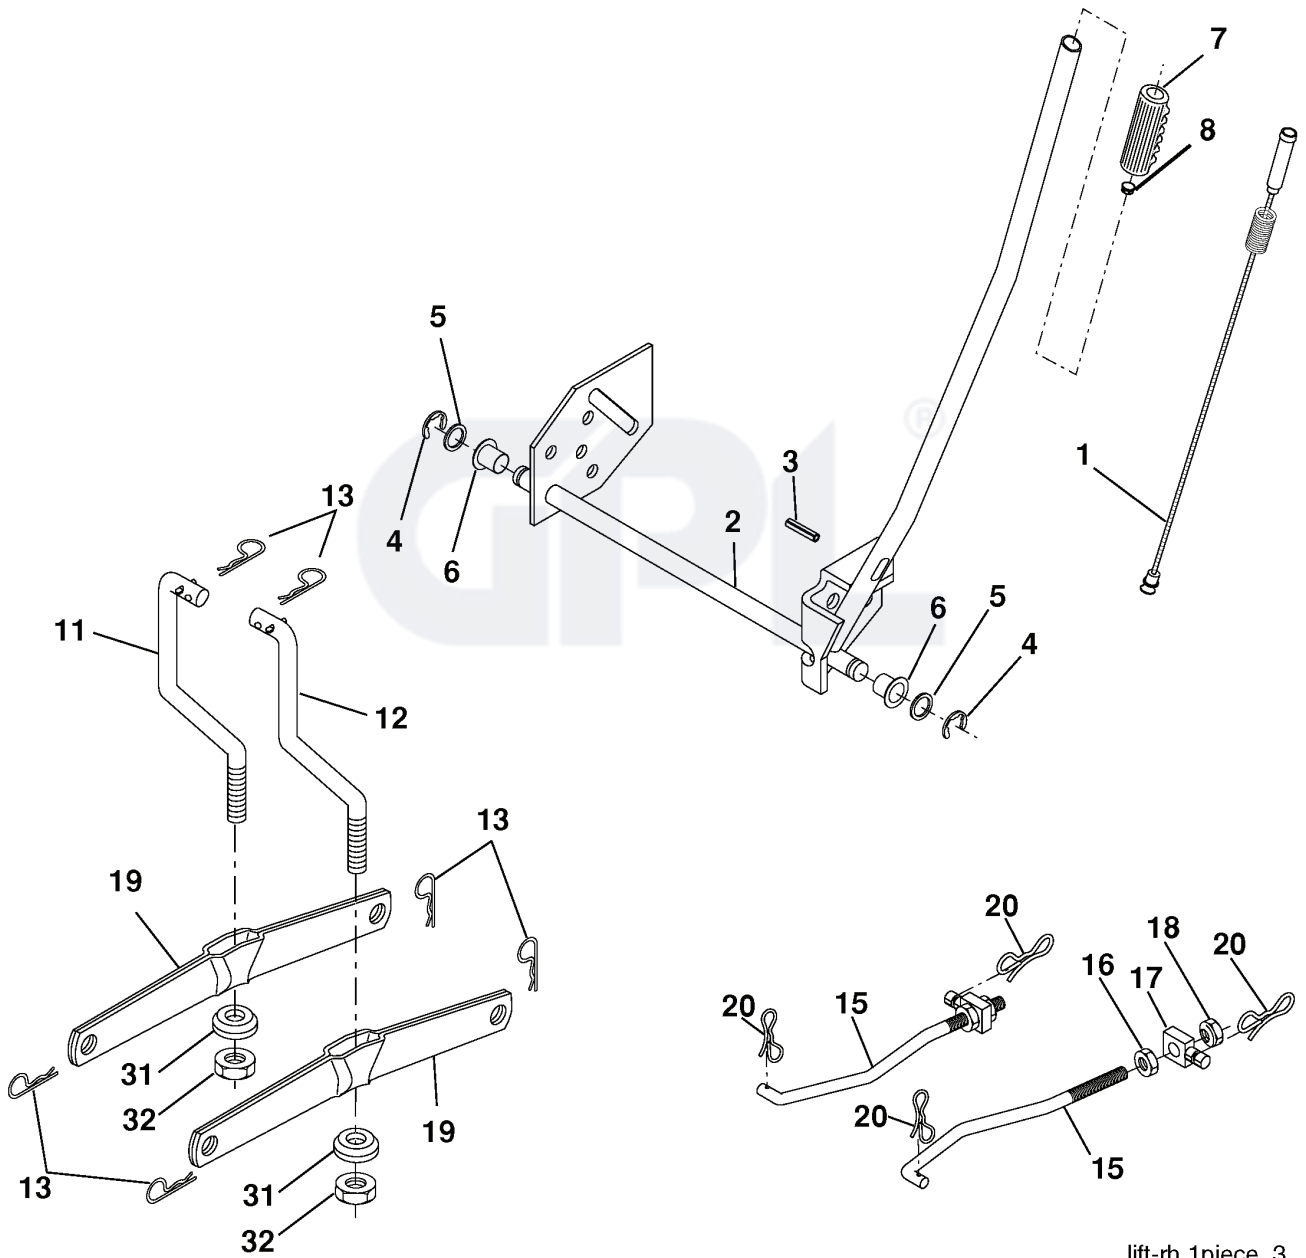

REPAIR PARTS

TRACTOR - MODEL NO. LTH151 (96011011300), PRODUCT NO. 960 11 01-13
MOWER LIFT

lift-rh.1piece_3

REF.	PART NO.	DESCRIPTION	REMARK	QTY.	KIT
1	532159460	WIRE		1	
2	532159471	LEVER		1	
3	532105767	PIN RETAINING SCREW		1	
4	812000002	RETAINER RING		1	
5	819211621	WASHER		1	
6	532120183	BEARING		1	
7	532109413	GRIP		1	
8	532124526	KNOB		1	
11	532139865	LINK		1	
12	532139866	LINK		1	
13	532124670	RETAINER RING		1	
15	532173288	LINK		1	
16	873350800	NUT		1	
17	532175689	BRACKET		1	
18	873800800	NUT		1	
19	532139868	LEVER		1	
20	532194209	SPRING		1	
31	532169865	BEARING		1	
32	873540600	NUT		1