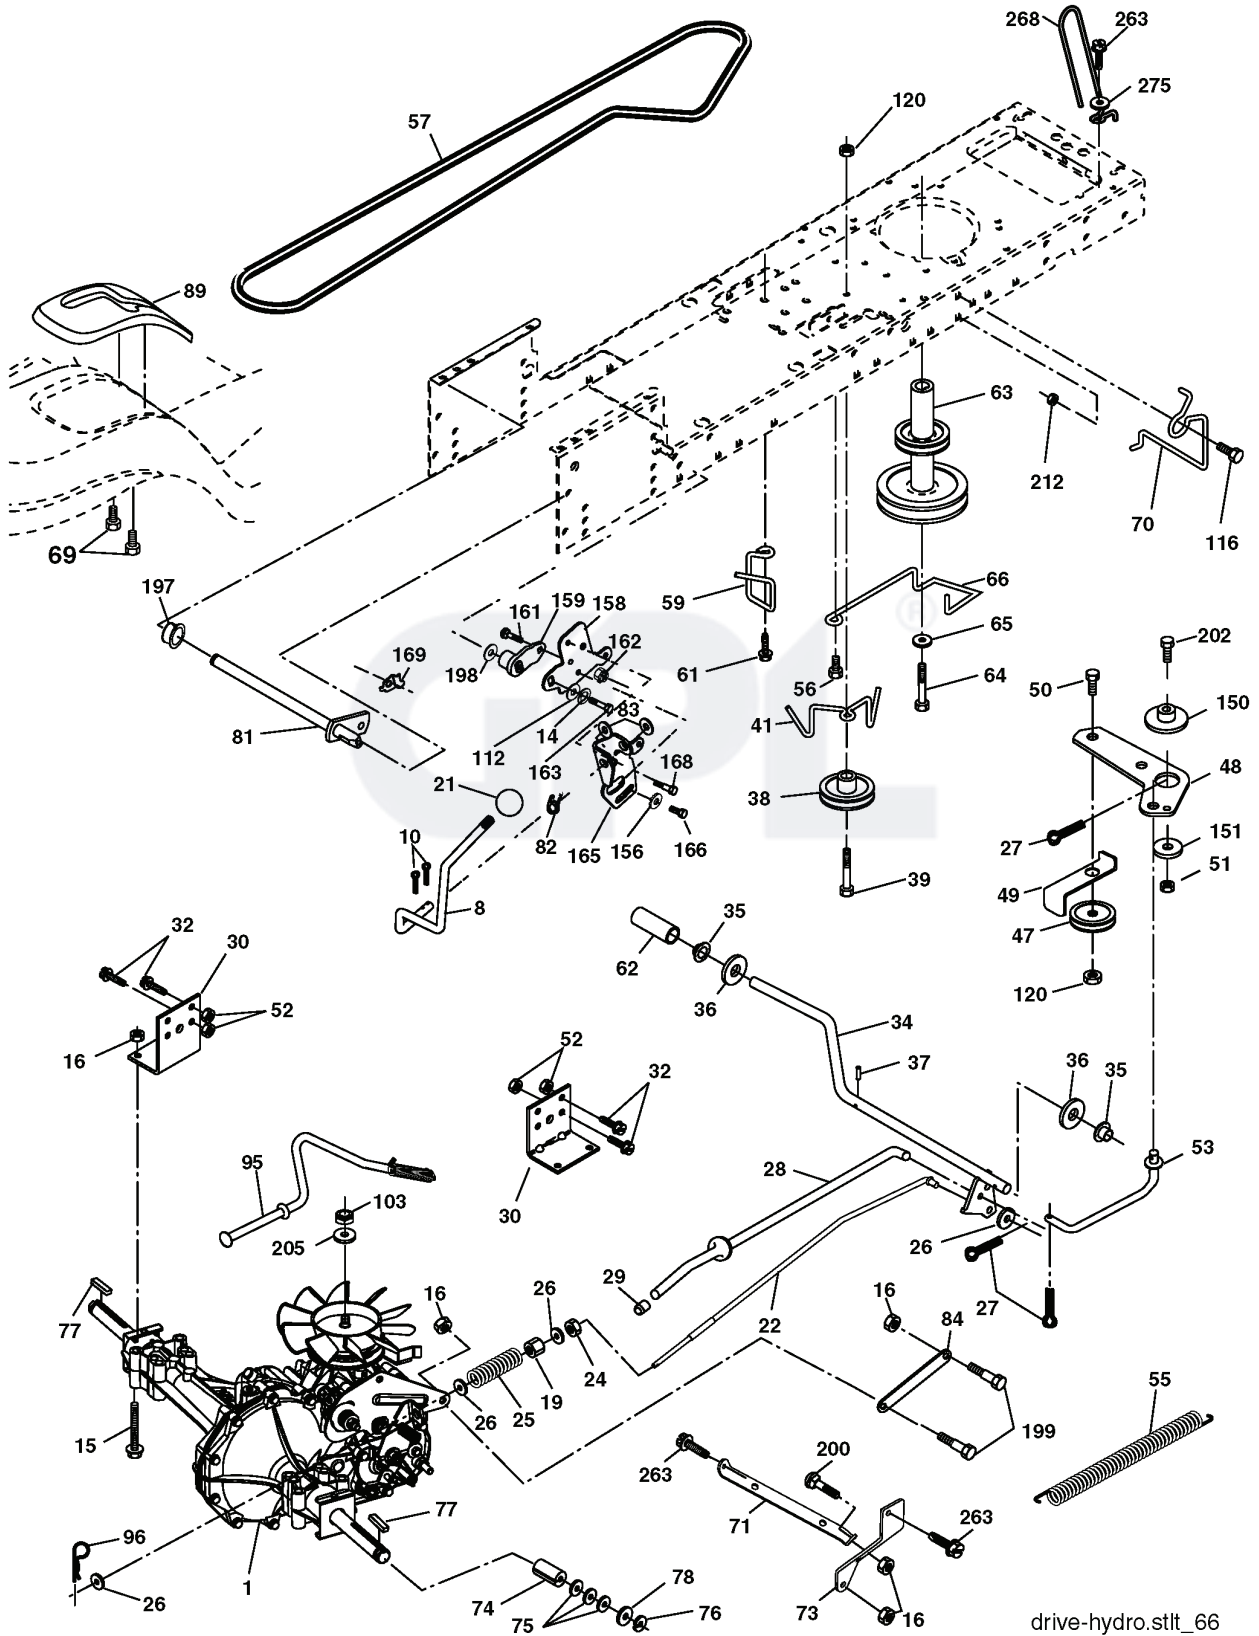

REPAIR PARTS

TRACTOR - MODEL NO. LTH151 (96011011300), PRODUCT NO. 960 11 01-13
DRIVE

REF.	PART NO.	DESCRIPTION	REMARK	QTY.	KIT
8	532192502	ROD SHIFT		1	
10	876020416	SPLIT PIN		1	
14	810040400	WASHER		1	
15	874490544	SCREW		1	
16	873800500	LOCK NUT		1	
19	873800600	NUT		1	
21	532121274	KNOB		1	
22	532169498	ROD		1	
24	873350600	NUT		1	
25	532106888	SPRING		1	
26	819131316	WASHER		1	
27	876020412	SPLIT PIN		1	
28	532175765	SHAFT		1	
29	532071673	COVER		1	
30	532174973	BRACKET		1	
32	874760512	BOLT		1	
34	532175578	SHAFT		1	
35	532120183	BEARING		1	
36	819211616	WASHER		1	
37	532124963	PIN RETAINING SCREW		1	
38	532179114	PULLEY		1	
39	872110622	BOLT		1	
41	532175556	BELT GUIDE		1	
47	532127783	PULLEY		1	
48	532154407	GUIDE		1	
49	532123205	BELT GUIDE		1	
50	872110612	BOLT		1	
51	873680600	NUT		1	
52	873680500	NUT		1	
53	532199652	TIGE DE TENSION POULIE		1	
55	532105709	SPRING		1	
56	817060620	SCREW		1	
57	532140294	BELT		1	
59	532169691	BELT GUIDE		1	
61	817120614	SCREW		1	
62	532124872	PEDAL RUBBER		1	
63	532175410	PULLEY		1	
64	532173937	BOLT		1	
65	810040700	WASHER		1	
66	532154778	TENSIONER		1	
69	532142432	SCREW		1	
70	532134683	BELT GUIDE		1	
71	532169183	ROD		1	
73	532169182	BRACKET		1	
74	532137057	SPACER		1	
75	532121749	WASHER		1	
76	812000001	RETAINER RING		1	
77	532123583	KEY		1	
78	532121748	WASHER		1	
81	532165596	SHAFT		1	
82	532165711	SPRING		1	
83	819171216	WASHER		1	
84	532169843	LINK		1	
89	532194810	CONSOLE. SHIFT, STL, AUTO GREY		1	
95	532170201	CONTROL		1	
96	532124788	RETAINER RING		1	
103	873940800	NUT		1	
112	819091210	WASHER		1	
116	872140608	BOLT		1	
120	873900600	NUT		1	
150	532175456	SPACER		1	
151	819133210	WASHER		1	
156	532166002	WASHER		1	
158	532165589	BRACKET		1	
159	532183900	LEVER		1	
161	872140406	BOLT		1	
162	873680400	NUT		1	
163	874780416	BOLT		1	
165	532165623	BRACKET		1	
166	817490510	SCREW		1	
168	532165492	BOLT		1	
169	532165580	RETAINER		1	
197	532169613	SLEEVE		1	
198	532169593	WASHER		1	
199	532169612	SCREW		1	
200	872140508	BOLT		1	
202	872110614	BOLT		1	
205	819171616	WASHER		1