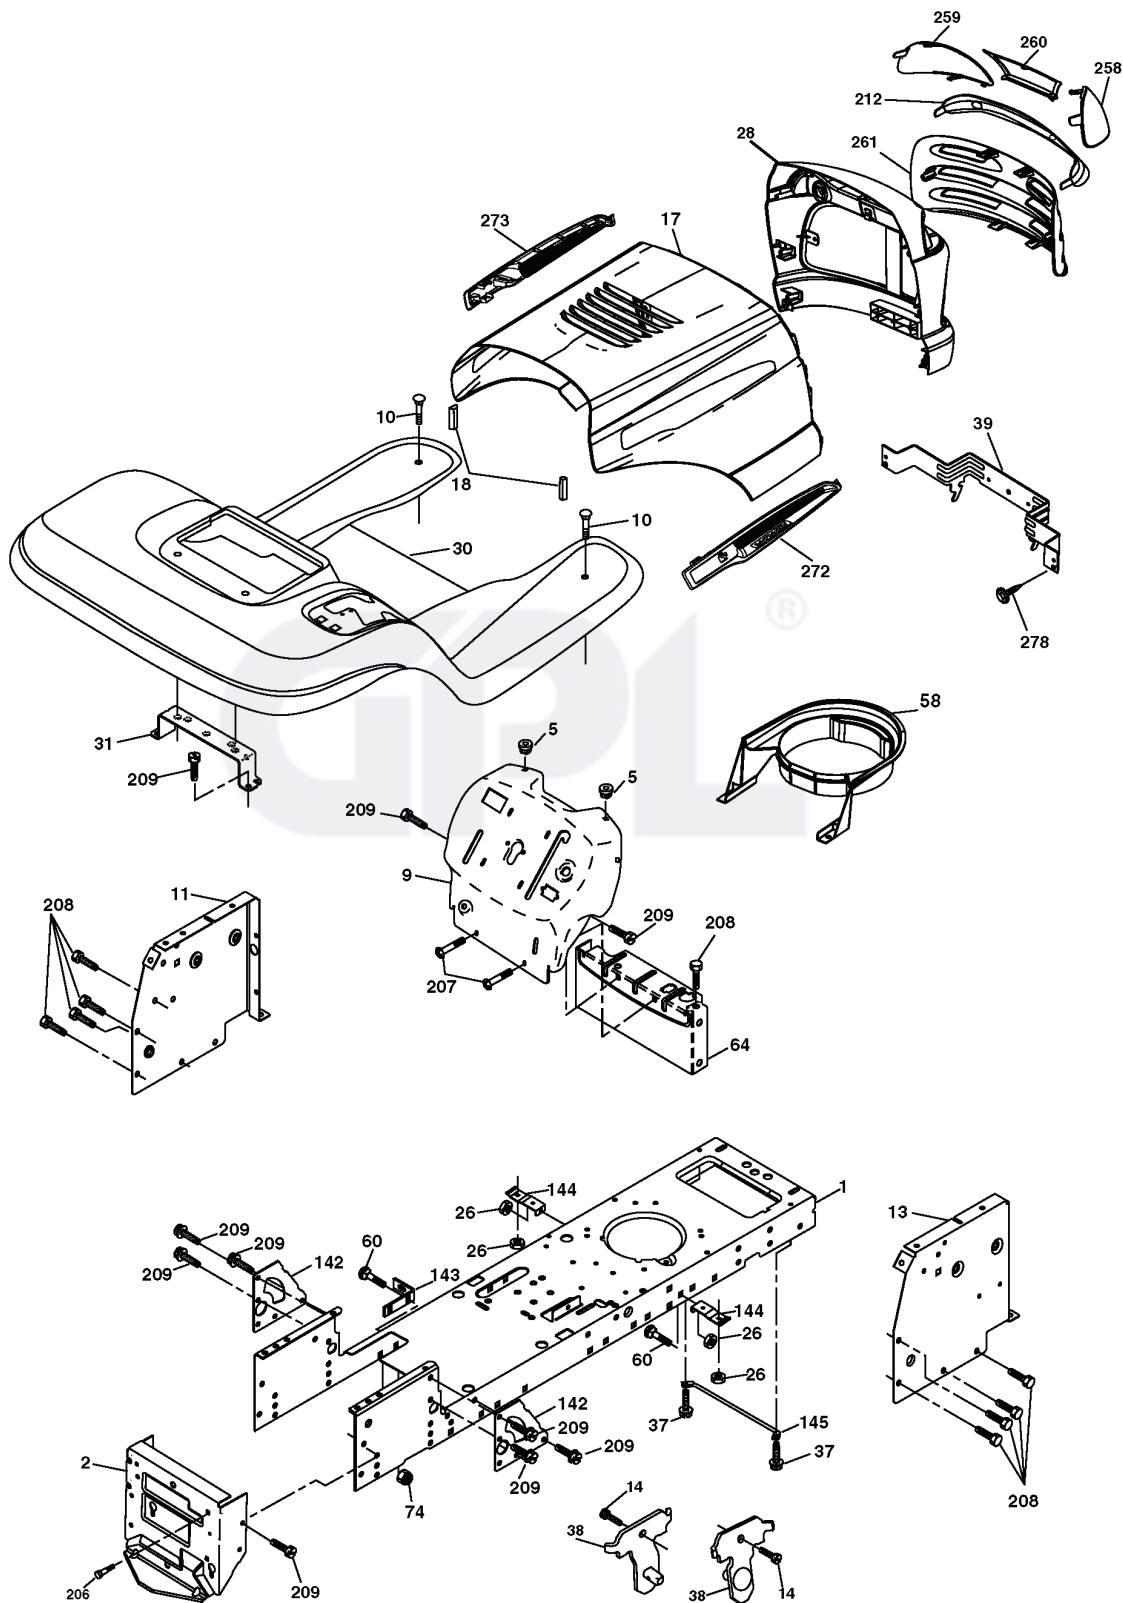

REPAIR PARTS

TRACTOR - MODEL NO. LTH151 (96011011300), PRODUCT NO. 960 11 01-13
CHASSIS AND ENCLOSURES

REF.	PART NO.	DESCRIPTION	REMARK	QTY.	KIT
1	532174619	FRAME		1	
2	532176554	PLATE		1	
5	532155272	DAMPER		1	
9	532193937	DASH		1	
10	872140608	BOLT		1	
11	532174996	DASHBOARD		1	
13	532181719	DASHBOARD		1	
14	817490608	SCREW		1	
17	532188893	HOOD		1	
18	532184921	BUMPER		1	
26	873800600	NUT		1	
28	532183538	GRILL		1	
30	532193938	FENDER		1	
31	532139976	BRACKET		1	
37	817490508	SCREW		1	
38	532175710	BRACKET		1	
39	532174714	BRACKET PIVOT LASER LT		1	
58	532187154	DUCT		1	
60	872140606	BOLT		1	
64	532154798	PANEL		1	
74	873680600	NUT		1	
142	532175702	PLATE		1	
143	532186689	BRACKET		1	
144	532175582	BRACKET		1	
145	532156524	SHAFT		1	
206	532170165	BOLT		1	
207	817670508	SCREW		1	
208	817670608	SCREW		1	
209	817000612	SCREW		1	
212	532183548	INSERT		1	
258	532185214	LENS		1	
259	532185213	LENS		1	
260	532185216	INSERT		1	
261	532185212	INSERT		1	
272	532188895	VENT HOOD LH		1	
273	532188896	VENT HOOD RH		1	
278	532191611	SCREW		1	
--	532005479	PLUG		1	
--	532187801	PLUG		1