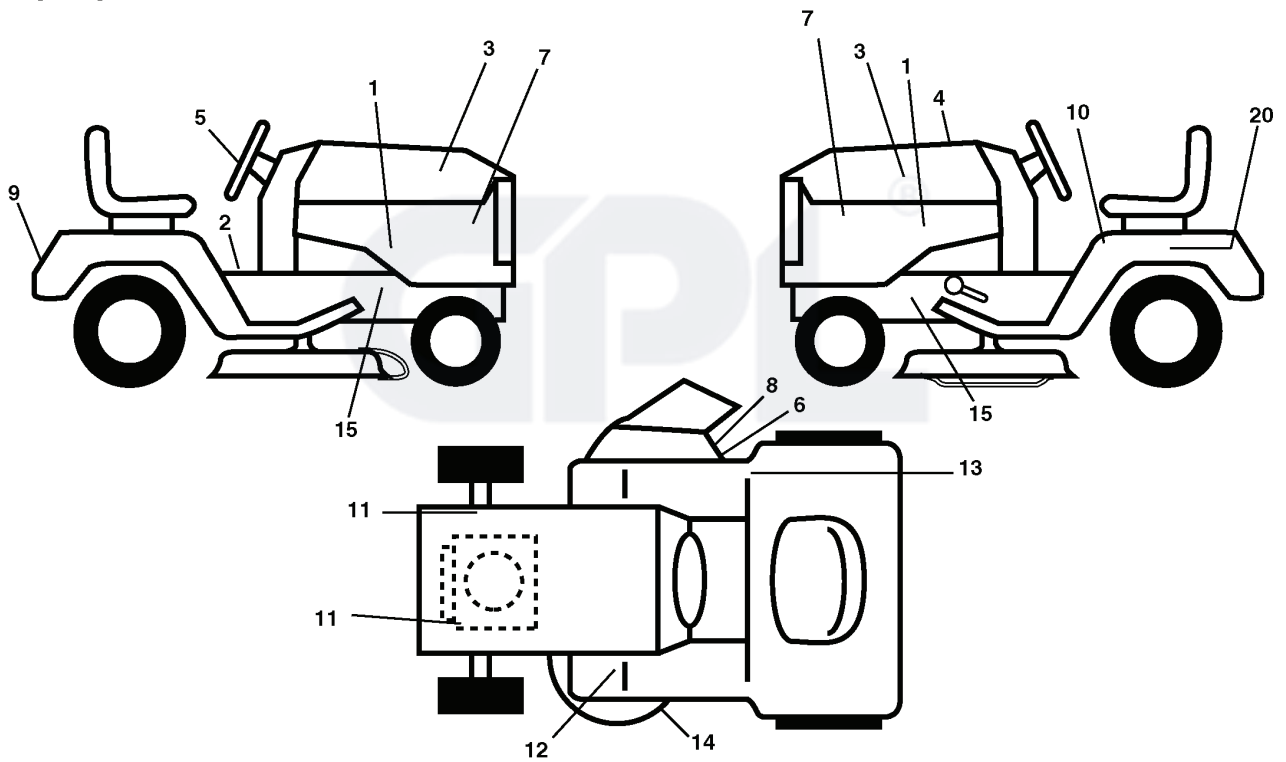

# REPAIR PARTS

TRACTOR - MODEL NO. LTH151 (96011011300), PRODUCT NO. 960 11 01-13  
ENGINE

REF.	PART NO.	DESCRIPTION	REMARK	QTY.	KIT
1	532170805	CONTROL THROT /CH FLAG		1	
2	817720408	SCREW		1	
4	532188655	MUFFLER		1	
8	532171877	BOLT		1	
13	532185909	GASKET		1	
14	532148456	TUBE		1	
23	532169837	HEAT SHIELD		1	
29	532137180	SPARK ARRESTER KIT		1	
31	532184900	FUEL TANK ASSY		1	
32	532140527	FUEL CAP		1	
33	532123487	HOSE CLAMP		1	
37	532137040	HOSE		1	
38	532181654	PLUG		1	
40	532124028	BUSHING		1	
44	817670412	SCREW		1	
45	817000612	SCREW		1	
46	819091416	WASHER		1	
81	873510400	NUT		1	
105	817120616	SCREW		1	
116	532184362	NUT		1	
117	532188654	TUBE EXHAUST		1	
119	532400597	PLAQUE PROTECTRICE GAUCHE		1	
120	532400596	PLAQUE PROTECTRICE DROITE		1	
121	532196688	NUT		1	
122	532137729	SCREW		1	
123	817670508	SCREW		1	

# REPAIR PARTS

TRACTOR - MODEL NO. LTH151 (96011011300), PRODUCT NO. 960 11 01-13  
DECALS

REF.	PART NO.	DESCRIPTION	REMARK	QTY.	KIT
1	532191150	DECAL		1	
2	532140837	DECAL		1	
3	532188923	DECAL		1	
4	532400419	DECAL		1	
5	532188925	DECAL		1	
6	532196357	DECALC."DANGER DEFLECTEUR"		1	
7	532188921	DECAL		1	
8	532182166	DECAL		1	
9	532188931	DECAL		1	
10	532400389	LABEL		1	
11	532159736	DECAL		1	
12	532159737	DECAL		1	
13	532180432	DECAL		1	
14	532194302	DECALC.SCHEMA MONTAGE		1	
15	532401146	DECAL		1	
20	532145005	DECAL		1	
--	532188252	PAD. FOOTREST LH		1	
--	532162598	DECAL		1	
--	532188253	PAD. FOOTREST RH		1	
--	532138311	DECAL		1	
--	532166960	DECAL		1	
--	532400860	OPERATORS MANUAL		1	
--	532400862			1	