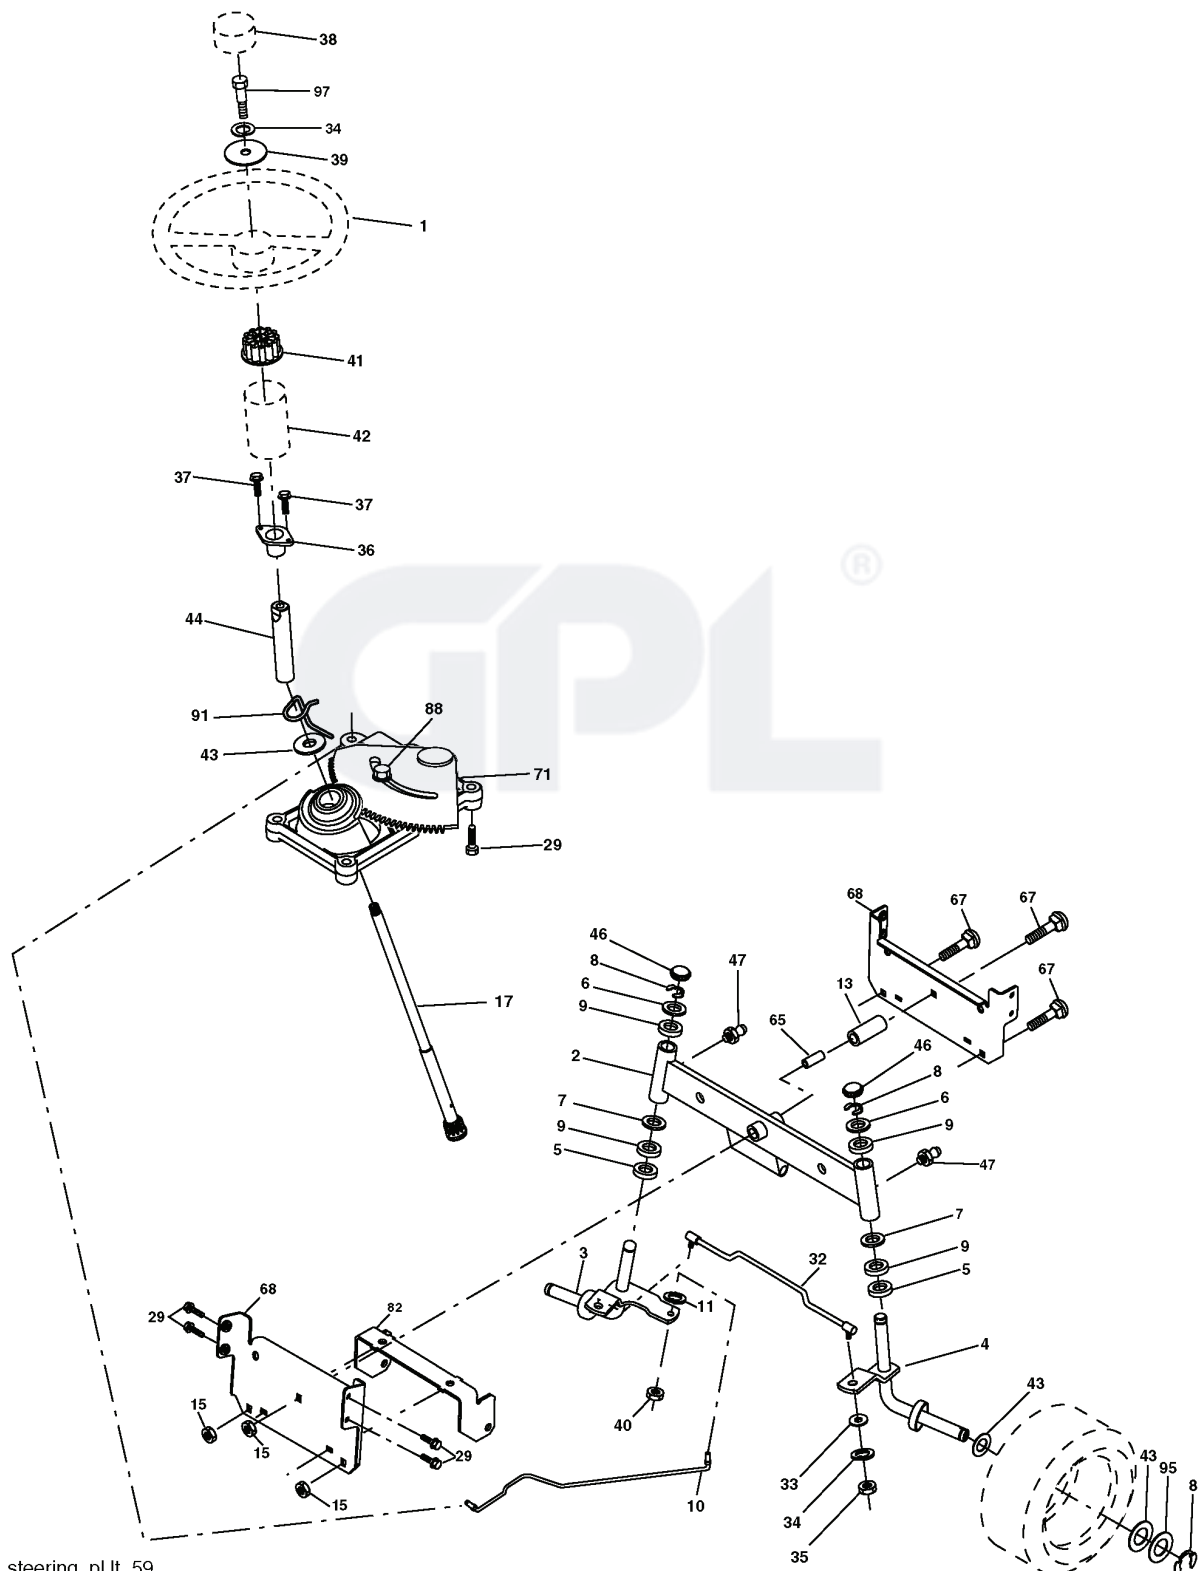

REPAIR PARTS

TRACTOR - MODEL NO. LTH151 (96011011300), PRODUCT NO. 960 11 01-13
STEERING ASSEMBLY

REF.	PART NO.	DESCRIPTION	REMARK	QTY.	KIT
1	532193651	STEERING WHEEL		1	
2	532175131	AXLE		1	
3	532169840	SPINDLE		1	
4	532169839	SPINDLE		1	
5	532124931	WASHER		1	
6	532121748	WASHER		1	
7	819272016	WASHER		1	
8	812000029	RETAINER RING		1	
9	532124937	BEARING COL. STRG.		1	
10	532175121	ROD		1	
11	810040600	WASHER		1	
13	532136518	PIPE		1	
15	532145212	NUT		1	
17	532190753	ROD		1	
29	817000612	SCREW		1	
32	532171888	ROD		1	
33	819111216	WASHER		1	
34	810040500	WASHER		1	
35	873540500	NUT		1	
36	532155099	BUSHING		1	
37	532152927	SCREW		1	
38	532193652	HUB		1	
39	819113812	WASHER		1	
40	873540600	NUT		1	
41	532186737	ADAPTER		1	
42	532169634	SLEEVE		1	
43	532121749	WASHER		1	
44	532190752	SHAFT		1	
46	532121232	HUB CAP		1	
47	532183226	FITTING		1	
65	532160367	SPACER		1	
67	872110618	BOLT		1	
68	532169827	SHAFT		1	
71	532175146	STEERING GEAR		1	
82	532199978	SUPPORT ESSIEU AVANT		1	
88	532175118	BOLT		1	
91	532175553	SPRING		1	
95	532188967	WASHER		1	
97	874780564	BOLT		1