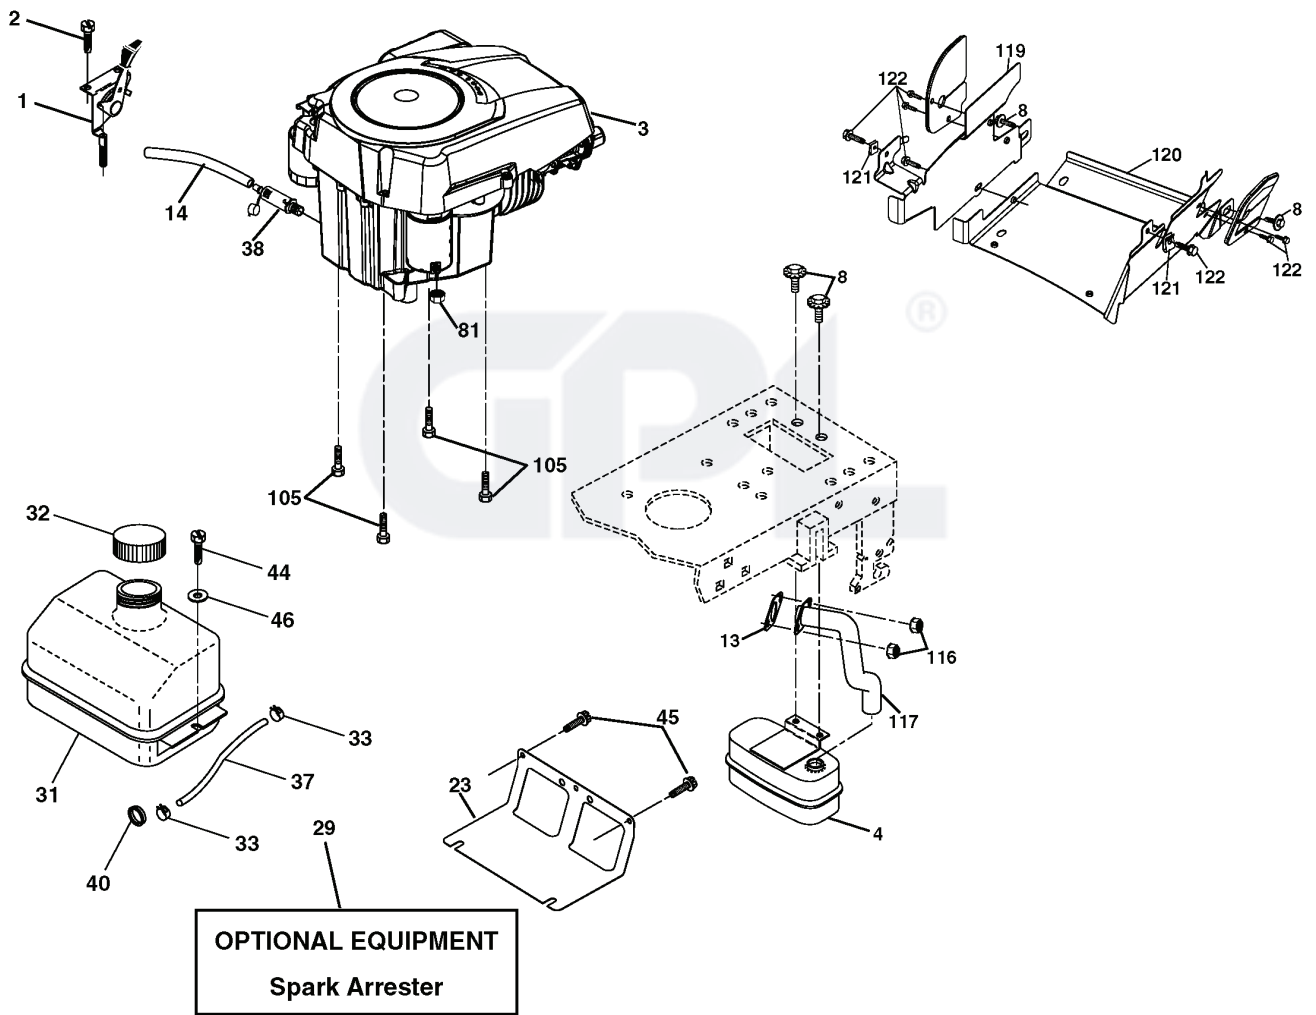

# REPAIR PARTS

TRACTOR - MODEL NO. LTH151 (96011011300), PRODUCT NO. 960 11 01-13  
ENGINE

REF.	PART NO.	DESCRIPTION	REMARK	QTY.	KIT
1	532170805	CONTROL THROT /CH FLAG		1	
2	817720408	SCREW		1	
4	532188655	MUFFLER		1	
8	532171877	BOLT		1	
13	532185909	GASKET		1	
14	532148456	TUBE		1	
23	532169837	HEAT SHIELD		1	
29	532137180	SPARK ARRESTER KIT		1	
31	532184900	FUEL TANK ASSY		1	
32	532140527	FUEL CAP		1	
33	532123487	HOSE CLAMP		1	
37	532137040	HOSE		1	
38	532181654	PLUG		1	
40	532124028	BUSHING		1	
44	817670412	SCREW		1	
45	817000612	SCREW		1	
46	819091416	WASHER		1	
81	873510400	NUT		1	
105	817120616	SCREW		1	
116	532184362	NUT		1	
117	532188654	TUBE EXHAUST		1	
119	532400597	PLAQUE PROTECTRICE GAUCHE		1	
120	532400596	PLAQUE PROTECTRICE DROITE		1	
121	532196688	NUT		1	
122	532137729	SCREW		1	
123	817670508	SCREW		1	

# REPAIR PARTS

TRACTOR - MODEL NO. LTH151 (96011011300), PRODUCT NO. 960 11 01-13  
DECALS

REF.	PART NO.	DESCRIPTION	REMARK	QTY.	KIT
1	532191150	DECAL		1	
2	532140837	DECAL		1	
3	532188923	DECAL		1	
4	532400419	DECAL		1	
5	532188925	DECAL		1	
6	532196357	DECALC."DANGER DEFLECTEUR"		1	
7	532188921	DECAL		1	
8	532182166	DECAL		1	
9	532188931	DECAL		1	
10	532400389	LABEL		1	
11	532159736	DECAL		1	
12	532159737	DECAL		1	
13	532180432	DECAL		1	
14	532194302	DECALC.SCHEMA MONTAGE		1	
15	532401146	DECAL		1	
20	532145005	DECAL		1	
--	532188252	PAD. FOOTREST LH		1	
--	532162598	DECAL		1	
--	532188253	PAD. FOOTREST RH		1	
--	532138311	DECAL		1	
--	532166960	DECAL		1	
--	532400860	OPERATORS MANUAL		1	
--	532400862			1	