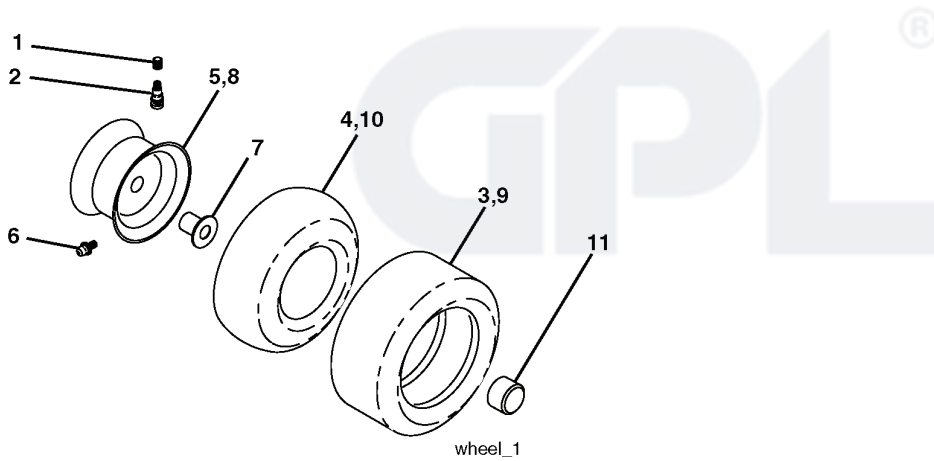

# REPAIR PARTS

TRACTOR - MODEL NO. LTH151 (96011011300), PRODUCT NO. 960 11 01-13  
MOWER LIFT

lift-rh.1piece\_3

REF.	PART NO.	DESCRIPTION	REMARK	QTY.	KIT
1	532159460	WIRE		1	
2	532159471	LEVER		1	
3	532105767	PIN RETAINING SCREW		1	
4	812000002	RETAINER RING		1	
5	819211621	WASHER		1	
6	532120183	BEARING		1	
7	532109413	GRIP		1	
8	532124526	KNOB		1	
11	532139865	LINK		1	
12	532139866	LINK		1	
13	532124670	RETAINER RING		1	
15	532173288	LINK		1	
16	873350800	NUT		1	
17	532175689	BRACKET		1	
18	873800800	NUT		1	
19	532139868	LEVER		1	
20	532194209	SPRING		1	
31	532169865	BEARING		1	
32	873540600	NUT		1	

### WHEELS & TIRES

---

REF.	PART NO.	DESCRIPTION	REMARK	QTY.	KIT
1	532059192	CAP VALVE		1	
2	532065139	NIPPLE		1	
3	532106222	TIRE		1	
4	532059904	HOSE		1	
5	532138336	RIM		1	
6	532124957	FITTING		1	
7	532124959	BEARING		1	
8	532138337	RIM SPROCKET		1	
9	532106268	TIRE		1	
10	532124926	HOSE		1	
11	532175039	HUB CAP		1	
--	532144334	SEALING FOAM		1	