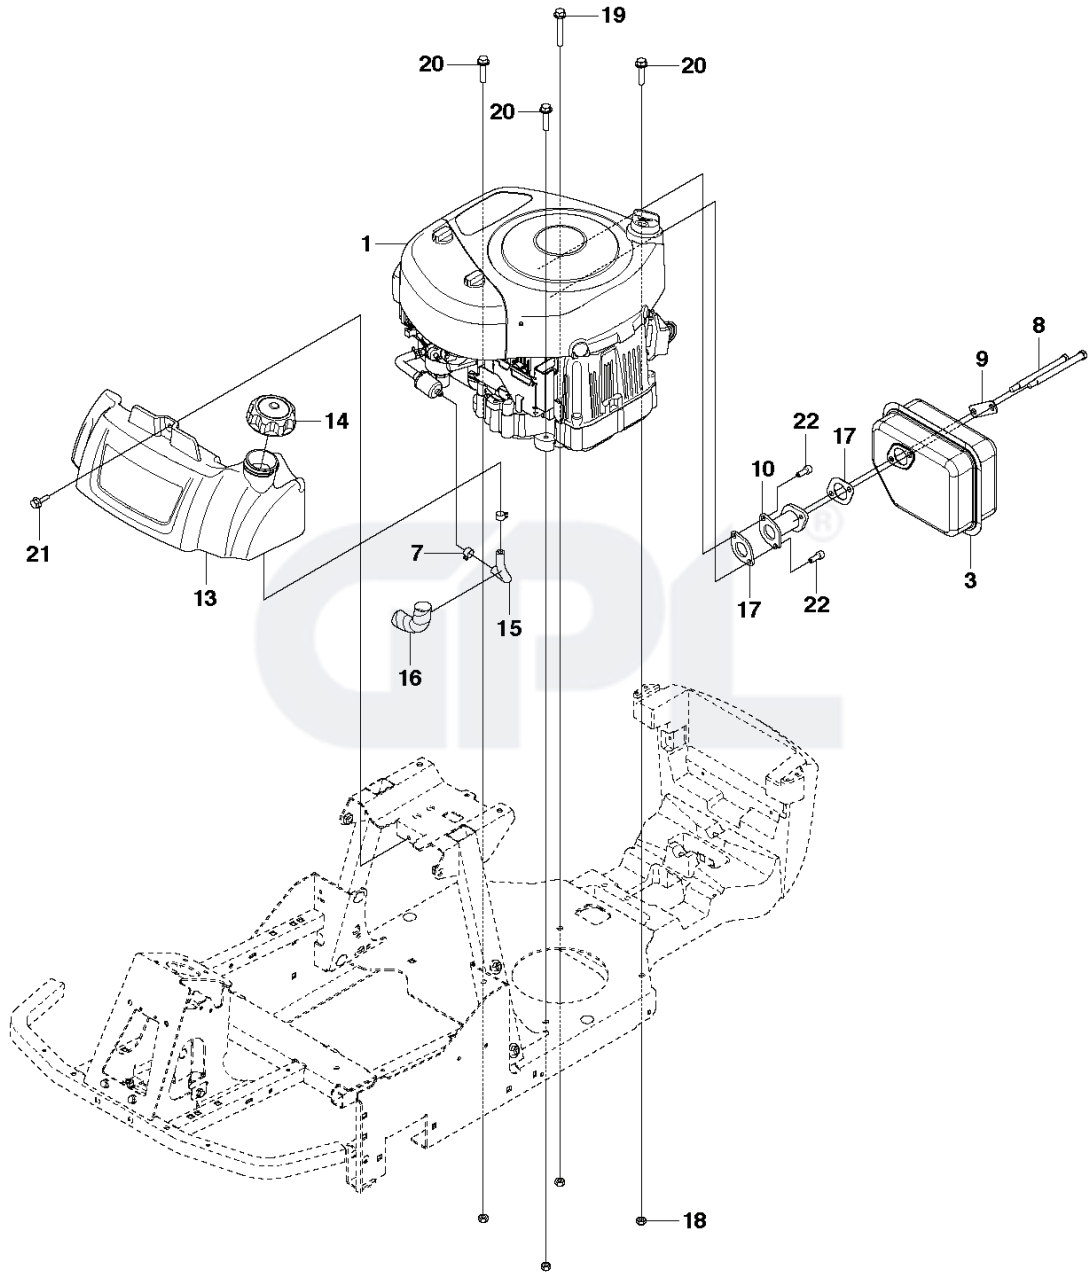

ENGINE

REF.	PART NO.	DESCRIPTION	REMARK	QTY.	KIT
1	578192401	ENGINE		1	
3	581129801	MUFFLER ASSY		1	
7	535469701	HOSE BRACE		2	
8	578259101	COLLAR SCREW		2	
9	578259301	WASHER		1	
10	578255701	MANIFOLD		1	
13	577915801	FUEL TANK		1	
14	532430220	FUEL CAP		1	
15	504800012	FUEL HOSE		1	
16	544026608	HOSE GUARD		1	
17	579377101	GASKET		2	
18	732211801	LOCK NUT		4	
19	506570107	SCREW EHHFM		1	
20	506570106	SCREW EHHFM		3	
21	579328101	SCREW		1	
22	506556301	SCREW UNC		2