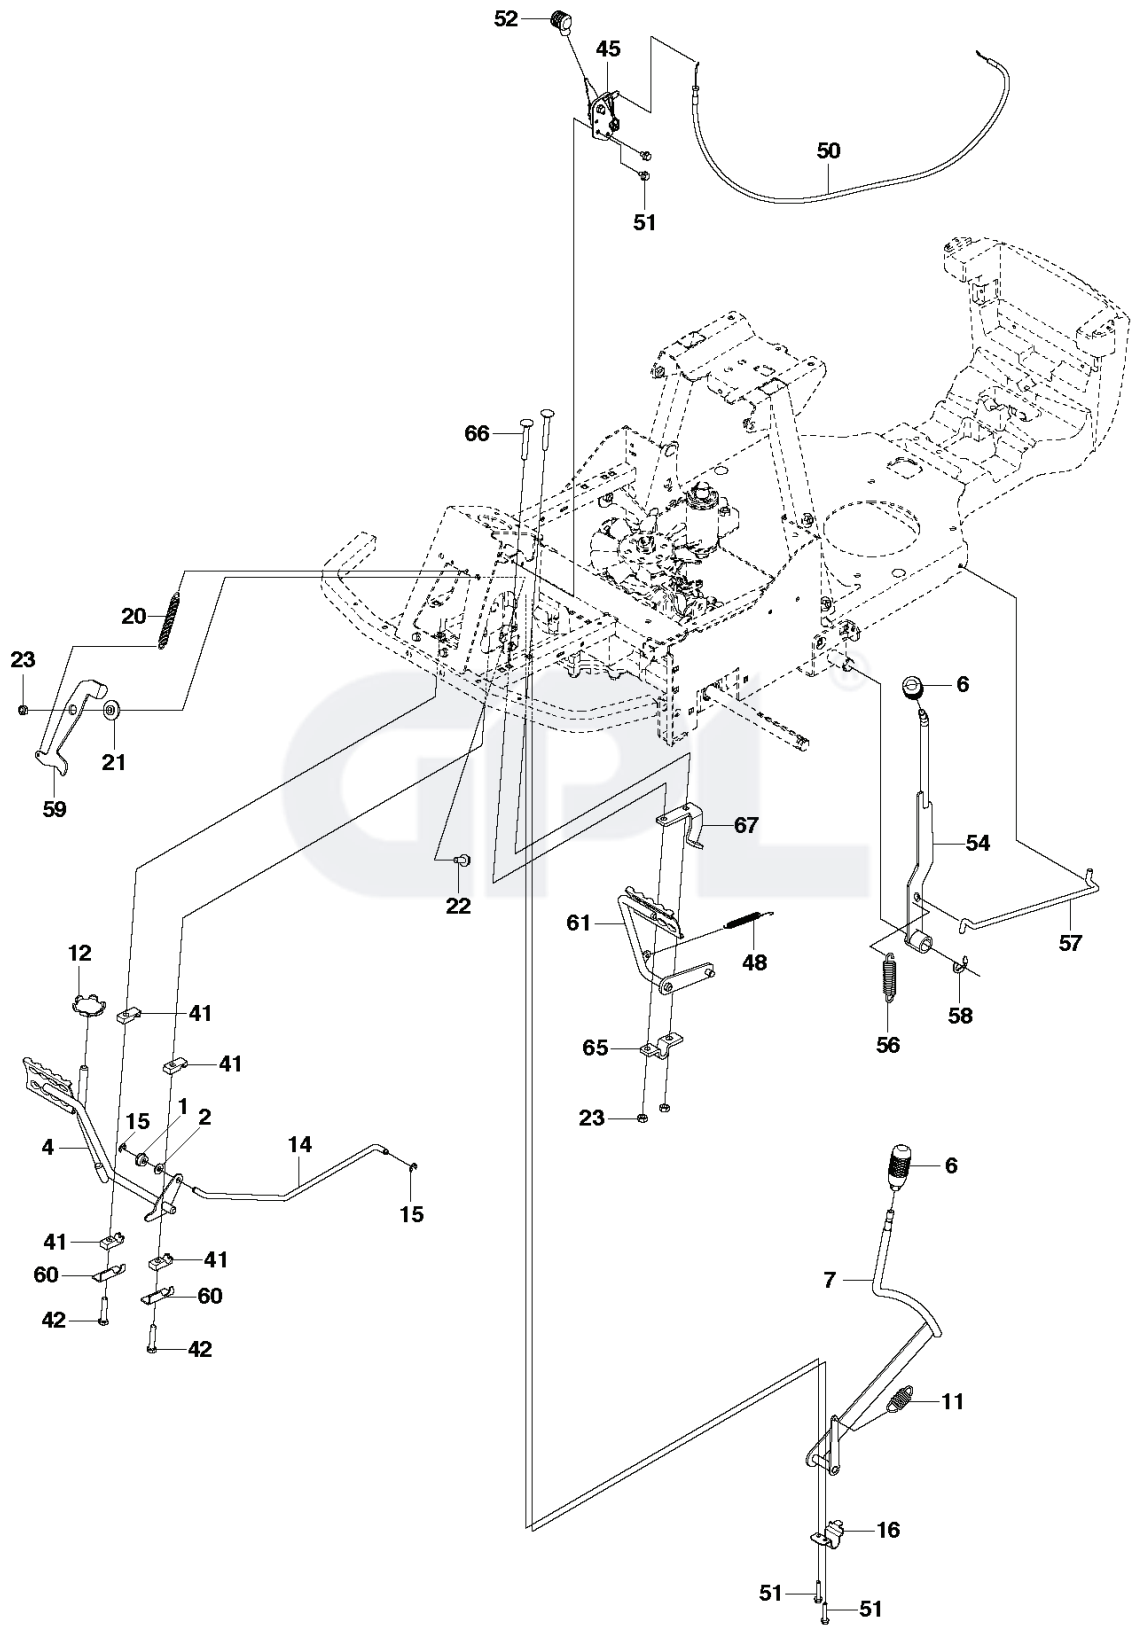

CONTROLS

REF.	PART NO.	DESCRIPTION	REMARK	QTY.	KIT
1	506993302	SLEEVE		1	
2	734116401	WASHER		1	
4	576846102	PEDAL		1	
6	506542002	HANDLE		2	
7	576467101	BRAKE LEVER		1	
11	579315401	SPRING		1	
12	580676401	PEDAL		1	
14	577544801	ROD		1	
15	735311220	E-CLIP		2	
16	578762901	SHEET		1	
20	574506201	SPRING		1	
21	574874101	WASHER		1	
22	506570104	SCREW EHHFM		1	
23	732211801	LOCK NUT		3	
41	506954101	BEARING SUPPORT		4	
42	725245751	SCREW		2	
45	577847201	THROTTLE CONTROL		1	
48	506834301	SPRING		1	
50	544301708	WIRE		1	
51	725236461	SCREW EHHFT		4	
52	506889101	KNOB		1	
54	576456701	LEVER		1	
56	506535603	DRAW SPRING		1	
57	576456601	ROD		1	
58	506899001	E-CLIP		1	
59	581850101	ARM		1	
60	578366601	SHEET		2	
61	578313602	PEDAL		1	
65	579154301	SHEET		1	
66	535423802	SCREW RSQM		2	
67	579154402	SHEET		1