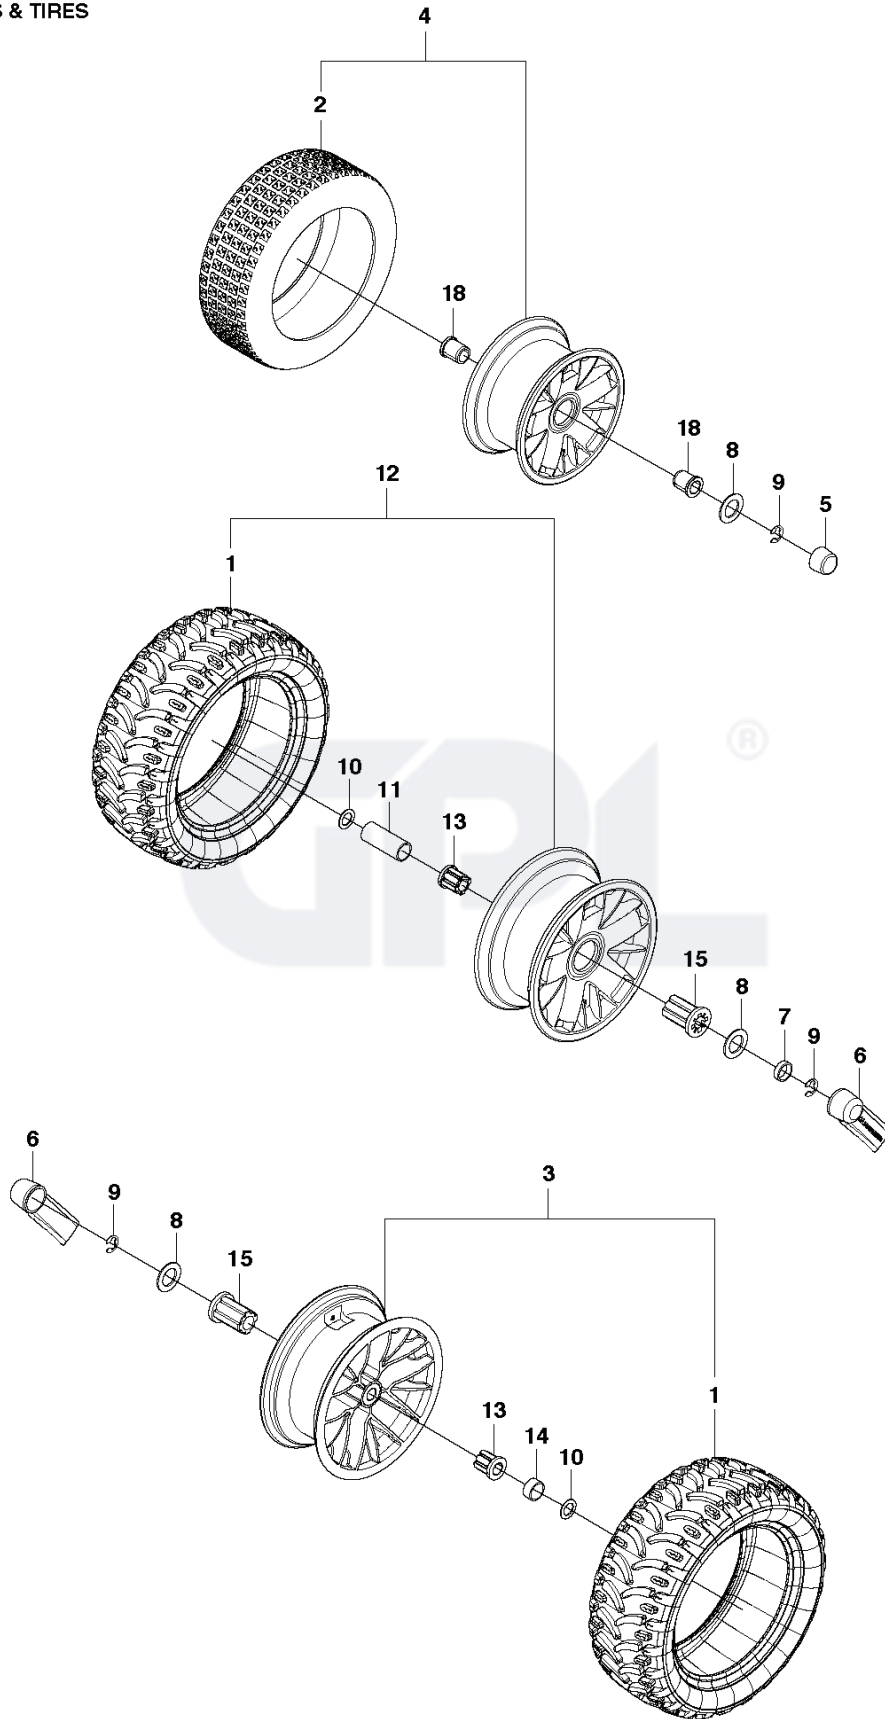

WHEELS & TIRES

REF.	PART NO.	DESCRIPTION	REMARK	QTY.	KIT
1	579169601	TIRE		1	3, 12
2	579169701	TIRE		2	4
3	583832102	WHEEL		1	
4	584266901	WHEEL ASSY		2	
5	578762201	HUB CAP		2	
6	577824801	HUB CAP		2	
7	578033902	SLEEVE		1	
8	506504805	WASHER		4	
9	506899001	E-CLIP		4	
10	506504803	WASHER		2	
11	578033901	SLEEVE		1	
12	583832101	WHEEL		1	
13	578761301	BUSHING		2	
14	578033903	SLEEVE		1	
15	583832301	BUSHING		2	
18	578761201	BUSHING		4