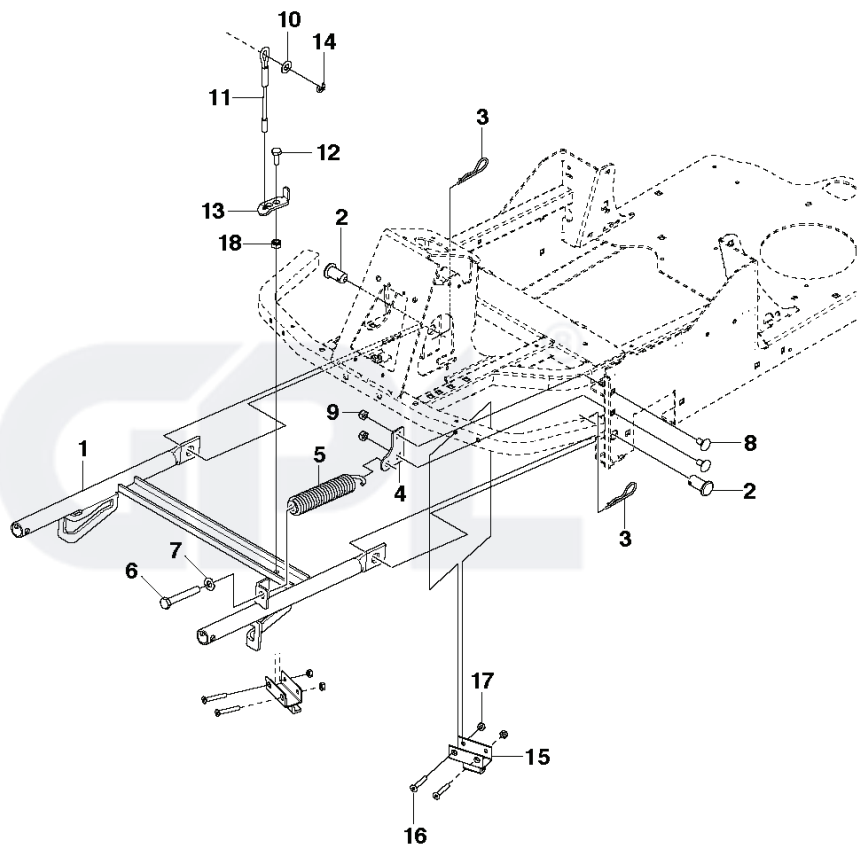

EQUIPMENT FRAME

REF.	PART NO.	DESCRIPTION	REMARK	QTY.	KIT
1	576488001	ATTACHMENT		1	
2	721861701	CLEVIS PIN		2	
3	721680251	SPRING COTTER		2	
4	578385301	BRACKET		1	
5	505418701	SPRING		1	
6	725250971	SCREW EHHM		2	
7	734117201	WASHER		1	
8	727644951	SCREW RSQM		2	
9	732211801	LOCK NUT		3	
10	734117201	WASHER		1	
11	579165301	WIRE		1	
12	725245171	SCREW EHHM		1	
13	579163501	SHEET		1	
14	735311220	E-CLIP		1	
15	581304701	BRACKET		1	
16	725637851	SCREW IHCSFM		4	
17	732211601	LOCK NUT		4	
18	732211801	LOCK NUT		1