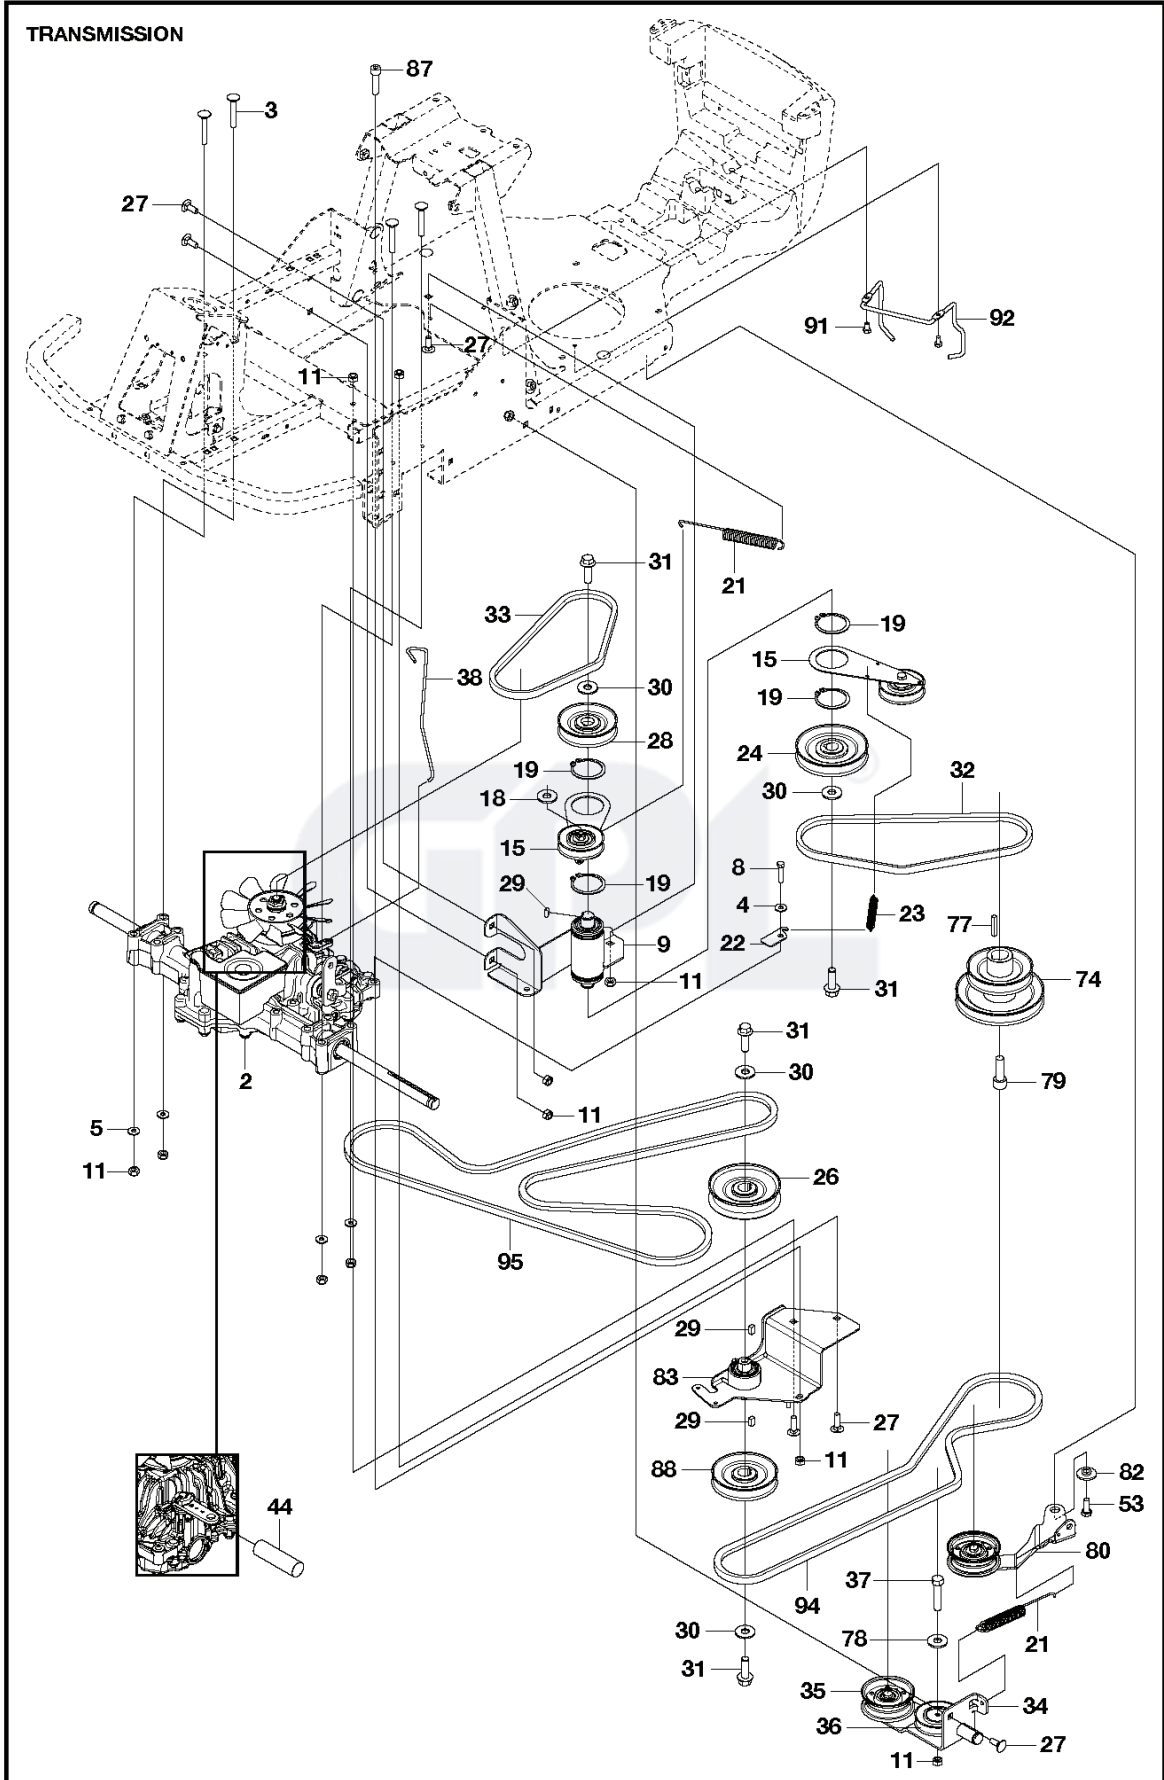

TRANSMISSION

REF.	PART NO.	DESCRIPTION	REMARK	QTY.	KIT
2	576363401	TRANSMISSION		1	
3	579603801	SCREW RSQM		4	
4	535464101	WASHER		4	
5	734116401	WASHER		6	
8	725245951	SCREW EHHM		3	
9	576458301	HOUSING ASSY		1	
11	732211801	LOCK NUT		13	
15	576363701	BELT TENSIONER		2	
18	734116441	WASHER		2	
19	735314200	CIRCLIP		4	
21	575567201	SPRING		2	
22	578392701	SHEET		1	
23	574506201	SPRING		1	
24	577169503	PULLEY		1	
26	578347501	PULLEY		1	
27	727644951	SCREW RSQM		4	
28	577169501	PULLEY		1	
29	506533501	PARALLEL KEY		4	
30	734117441	WASHER		4	
31	506675401	SCREW EHHFM		4	
32	576363901	BELT		1	
33	576364001	BELT		1	
34	576466701	BRACKET		1	
35	539919078	PULLEY		1	
36	506946901	PULLEY		1	
37	725245571	SCREW EHHM		1	
38	578400701	ARM		1	
44	584242902	HEAT-SHRINK TUBING		1	
53	725245171	SCREW EHHM		1	
74	576361301	PULLEY		1	
77	506555902	WEDGE		1	
78	506597501	WASHER		1	
79	506556002	SCREW UNC		1	
80	576361101	BELT TENSIONER ASSY		1	
82	574874103	WASHER		1	
83	576451902	IDLER AXLE ASSY		1	
87	725545501	SCREW IHSCM		1	
88	577169502	PULLEY		1	
91	725236461	SCREW EHHFT		4	
92	578208201	BELT GUIDE		1	
94	589563901	BELT		1	
95	589533001	BELT		1