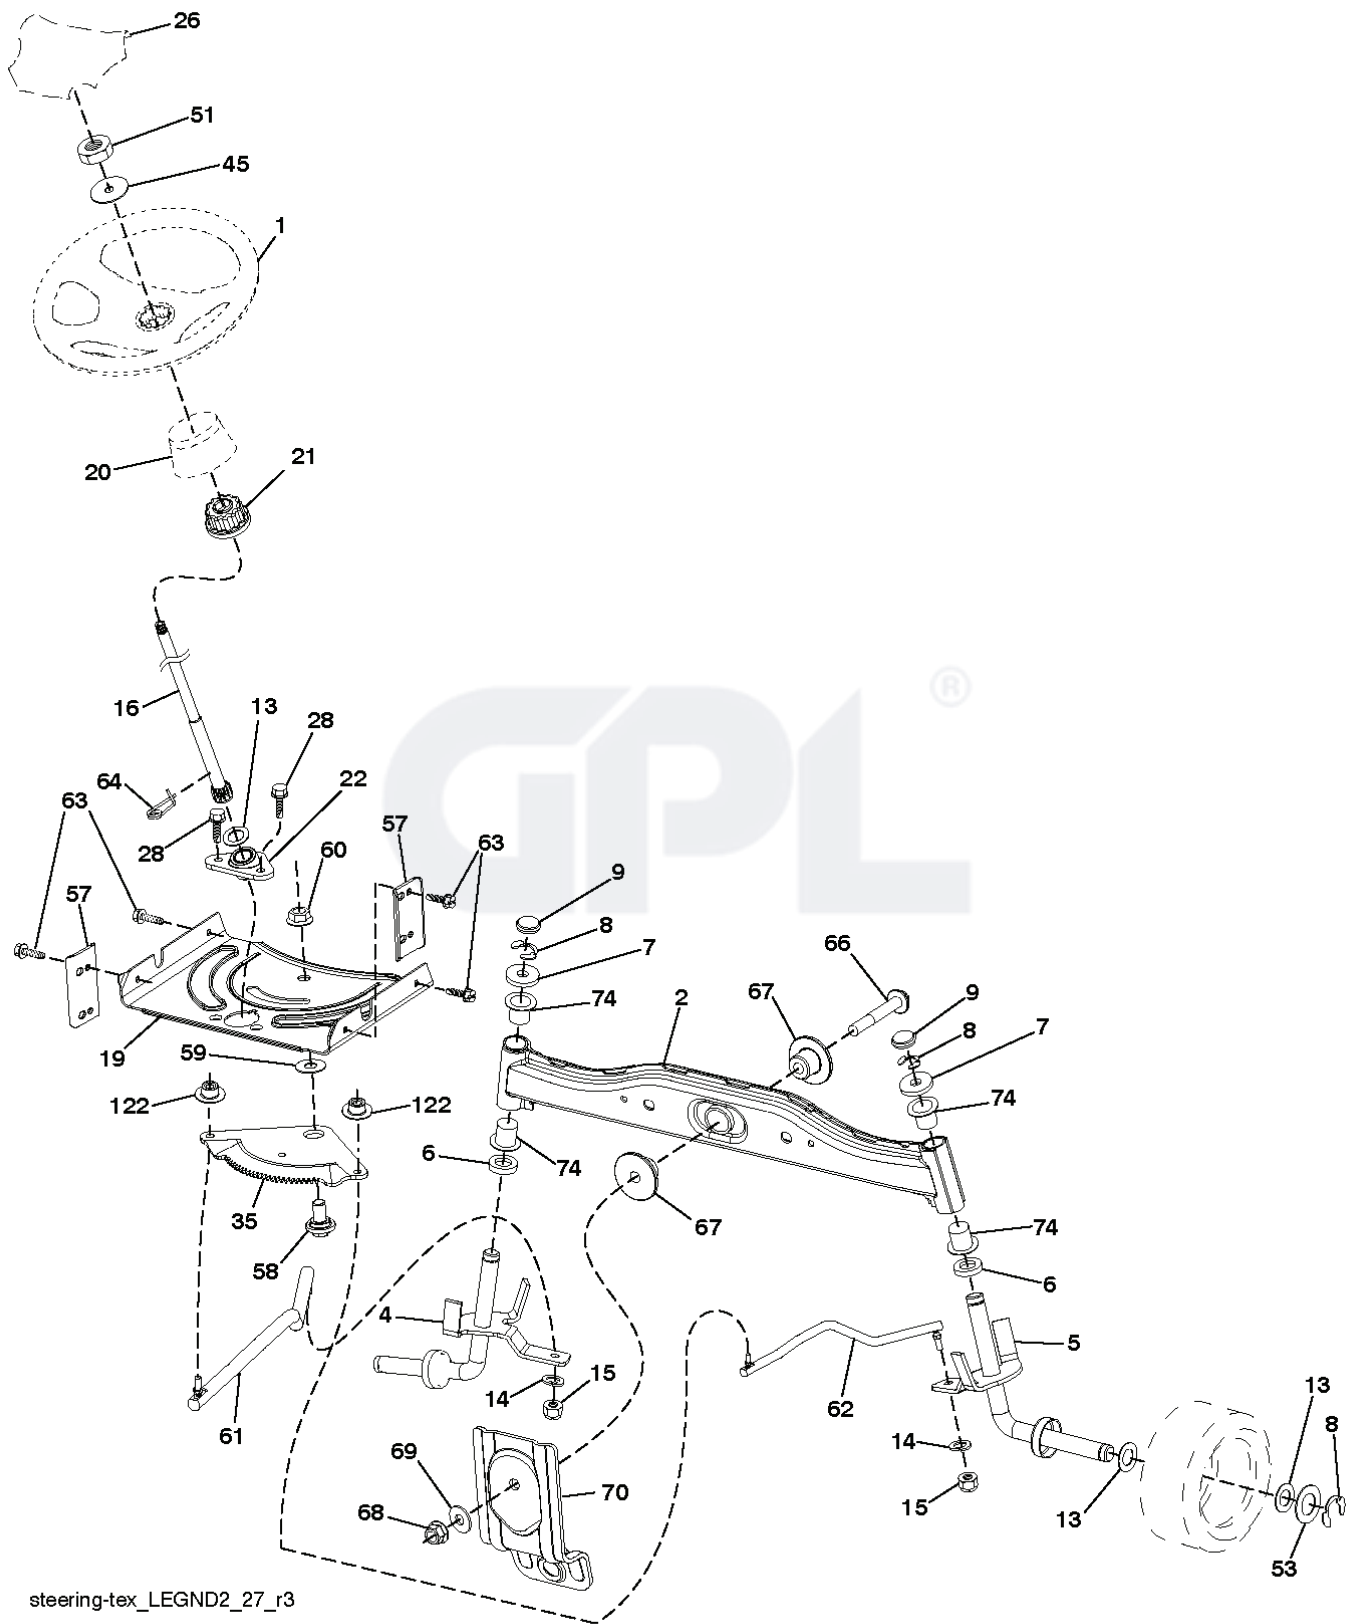

M200-117T, 96041029802, 2013-04

---

**SPARE PARTS LIST**

**SPARK ARRESTER KIT**

engine-tex\_bs-2cyl\_96

REF.	PART NO.	DESCRIPTION	REMARK	QTY.	KIT
1	000000000	W/O DESCRIPTION	ENGINE B&S MODEL NO. 406777-3216-B1 (532438700)	1	
2	532149723	MUFFLER		1	
9	532194320	BELT GUIDE		1	
12	532405472	PULLEY		1	
15	532430825	FUEL TANK		1	
18	532430220	FUEL CAP		1	
20	532446504	THROTTLE CONTROL		1	
21	532423502	CONTROL		1	
28	532137040	HOSE		1	
29	532137180	SPARK ARRESTER KIT		1	
37	532123487	HOSE CLAMP		1	
42	810040700	WASHER		1	
45	873510400	NUT		1	
62	532434017	SHIELD		1	
69	532165391	GASKET		1	
70	581881101	TUBE		1	
71	581881001	TUBE		1	
79	532183906	SCREW		1	
81	532148456	TUBE		1	
82	532428287	PLUG		1	
84	817060620	SCREW		1	
85	532173937	BOLT		1	
87	532171877	BOLT		1	
90	817000616	SCREW		1	
96	819091416	WASHER		1	
97	817670412	SCREW		1	

IGNITION SWITCH

POSITION	CIRCUIT "MAKE"
OFF	M+G+A1
RUN/OVERRIDE	B+A1
RUN	B+A1 L+A2
START	B+S+A1

WIRING INSULATED CLIPS  
NOTE: IF WIRING INSULATED CLIPS WERE REMOVED FOR SERVICING OF UNIT, THEY SHOULD BE RE-INSTALLED TO PROPERLY SECURE YOUR WIRING.

seat-tex\_6.5SL\_1\_r1

---

REF.	PART NO.	DESCRIPTION	REMARK	QTY.	KIT
1	581462201	SEAT		1	
2	532180166	BRACKET		1	
3	532140675	STRAP		1	
6	873800600	NUT		1	
7	532124181	SPRING		1	
8	532171877	BOLT		1	
10	532196977	PLATE		1	
21	532171852	BOLT		1	
37	873800500	LOCK NUT		1	
40	532197661	HANDLE		1	
41	532198200	SPRING		1	
43	874760612	BOLT		1	
44	819133812	WASHER		1	

wheel\_art\_1-vgt

---

REF.	PART NO.	DESCRIPTION	REMARK	QTY.	KIT
1	532059192	CAP VALVE		1	
2	532065139	NIPPLE		1	
3	532125121	RIM	FRONT	1	
4	532059904	HOSE	(Service Item Only)	1	
5	532106222	TIRE	FRONT	1	
6	532124957	FITTING	(Front Wheel Only)	1	
7	532124959	BEARING	(Front Wheel Only)	1	
8	532193268	HUB CAP		1	
9	532138468	TIRE	REAR	1	
10	532124926	HOSE	(Service Item Only)	1	
11	532125122	RIM	REAR	1	
--	532144334	SEALING FOAM		1	