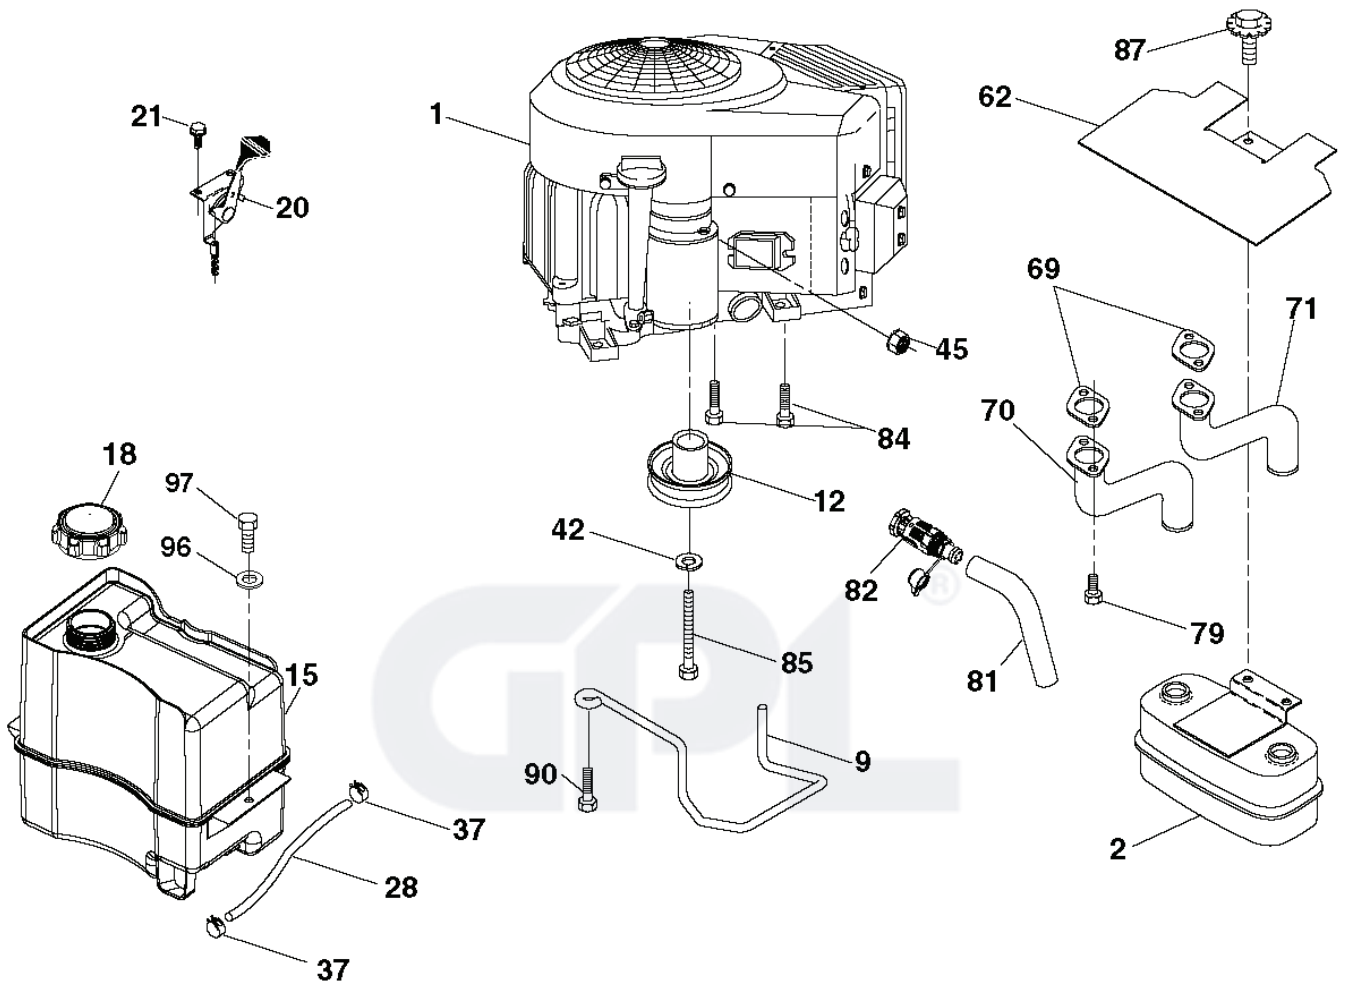

M200-117T, 96041029802, 2013-04

---

**SPARE PARTS LIST**

**SPARK ARRESTER KIT**

engine-tex\_bs-2cyl\_96

REF.	PART NO.	DESCRIPTION	REMARK	QTY.	KIT
1	000000000	W/O DESCRIPTION	ENGINE B&S MODEL NO. 406777-3216-B1 (532438700)	1	
2	532149723	MUFFLER		1	
9	532194320	BELT GUIDE		1	
12	532405472	PULLEY		1	
15	532430825	FUEL TANK		1	
18	532430220	FUEL CAP		1	
20	532446504	THROTTLE CONTROL		1	
21	532423502	CONTROL		1	
28	532137040	HOSE		1	
29	532137180	SPARK ARRESTER KIT		1	
37	532123487	HOSE CLAMP		1	
42	810040700	WASHER		1	
45	873510400	NUT		1	
62	532434017	SHIELD		1	
69	532165391	GASKET		1	
70	581881101	TUBE		1	
71	581881001	TUBE		1	
79	532183906	SCREW		1	
81	532148456	TUBE		1	
82	532428287	PLUG		1	
84	817060620	SCREW		1	
85	532173937	BOLT		1	
87	532171877	BOLT		1	
90	817000616	SCREW		1	
96	819091416	WASHER		1	
97	817670412	SCREW		1	