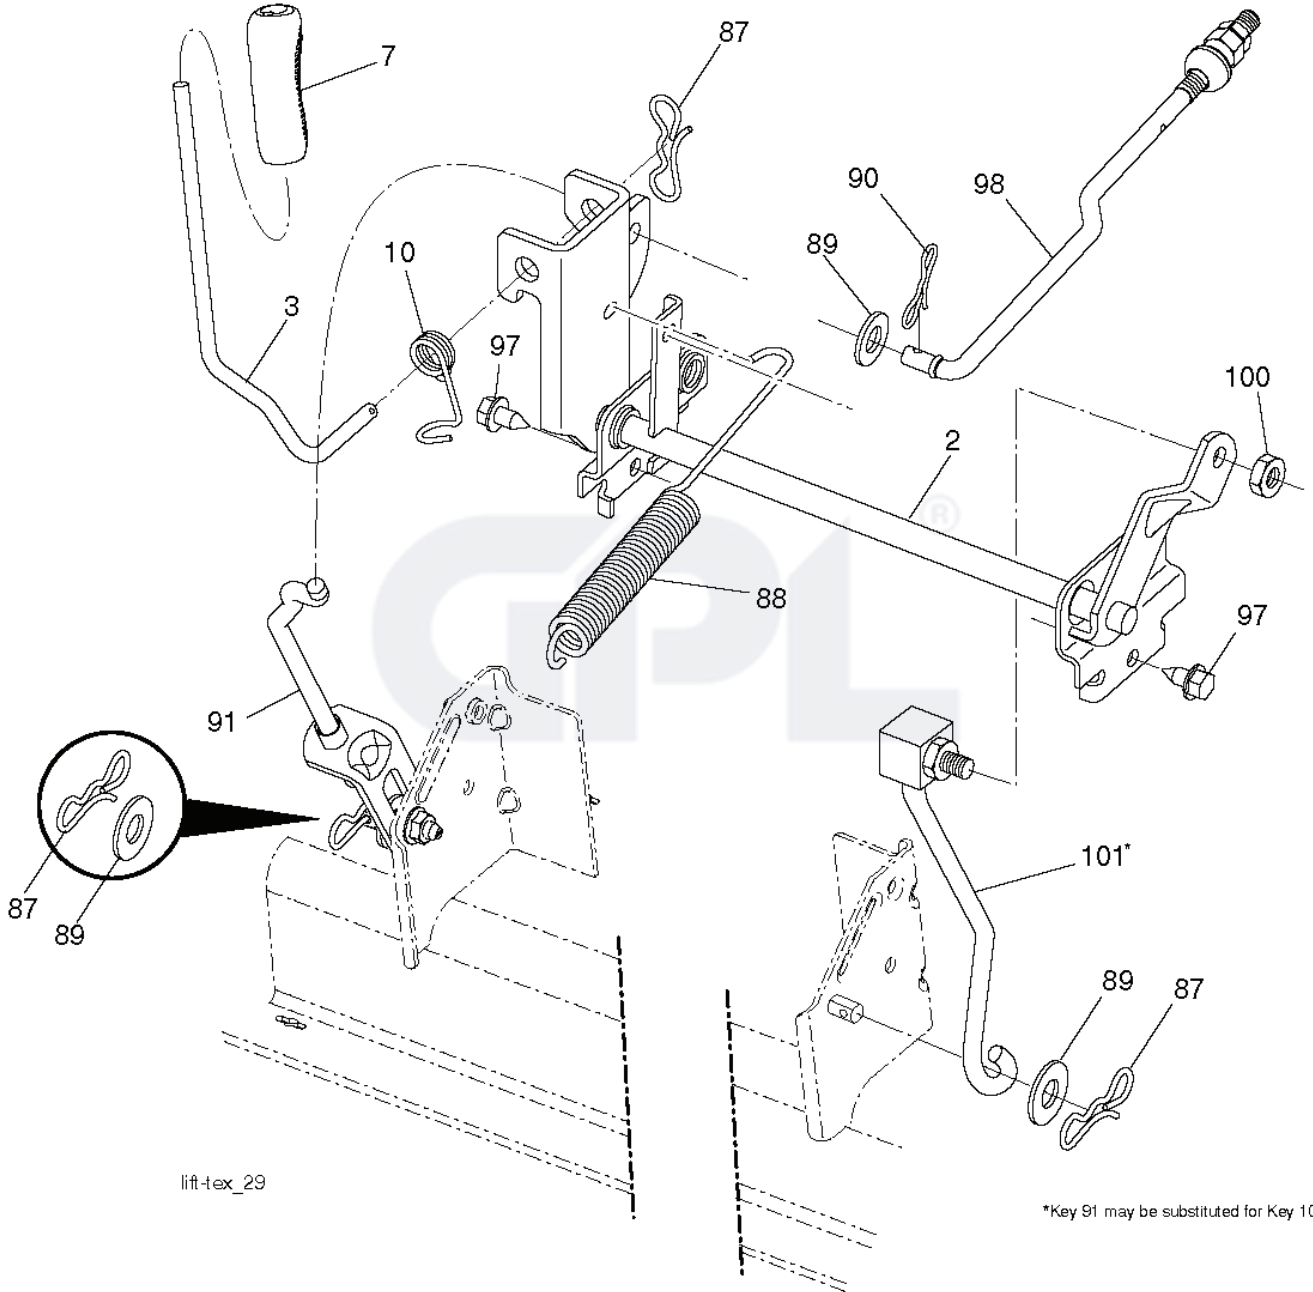

lift-tex_29

*Key 91 may be substituted for Key 101

REF.	PART NO.	DESCRIPTION	REMARK	QTY.	KIT
2	532422027	SHAFT		1	
3	532195231	LEVER		1	
7	580962301	GRIP		1	
10	532196314	SPRING		1	
87	532194209	SPRING		1	
88	532410710	SPRING		1	
89	819191912	WASHER		1	
90	532194208	PIN		1	
91	532195181	LINK		1	
97	817000612	SCREW		1	
98	532195270	LINK		1	
100	873930600	NUT		1	
101	532407003	LINK		1	

GPL®