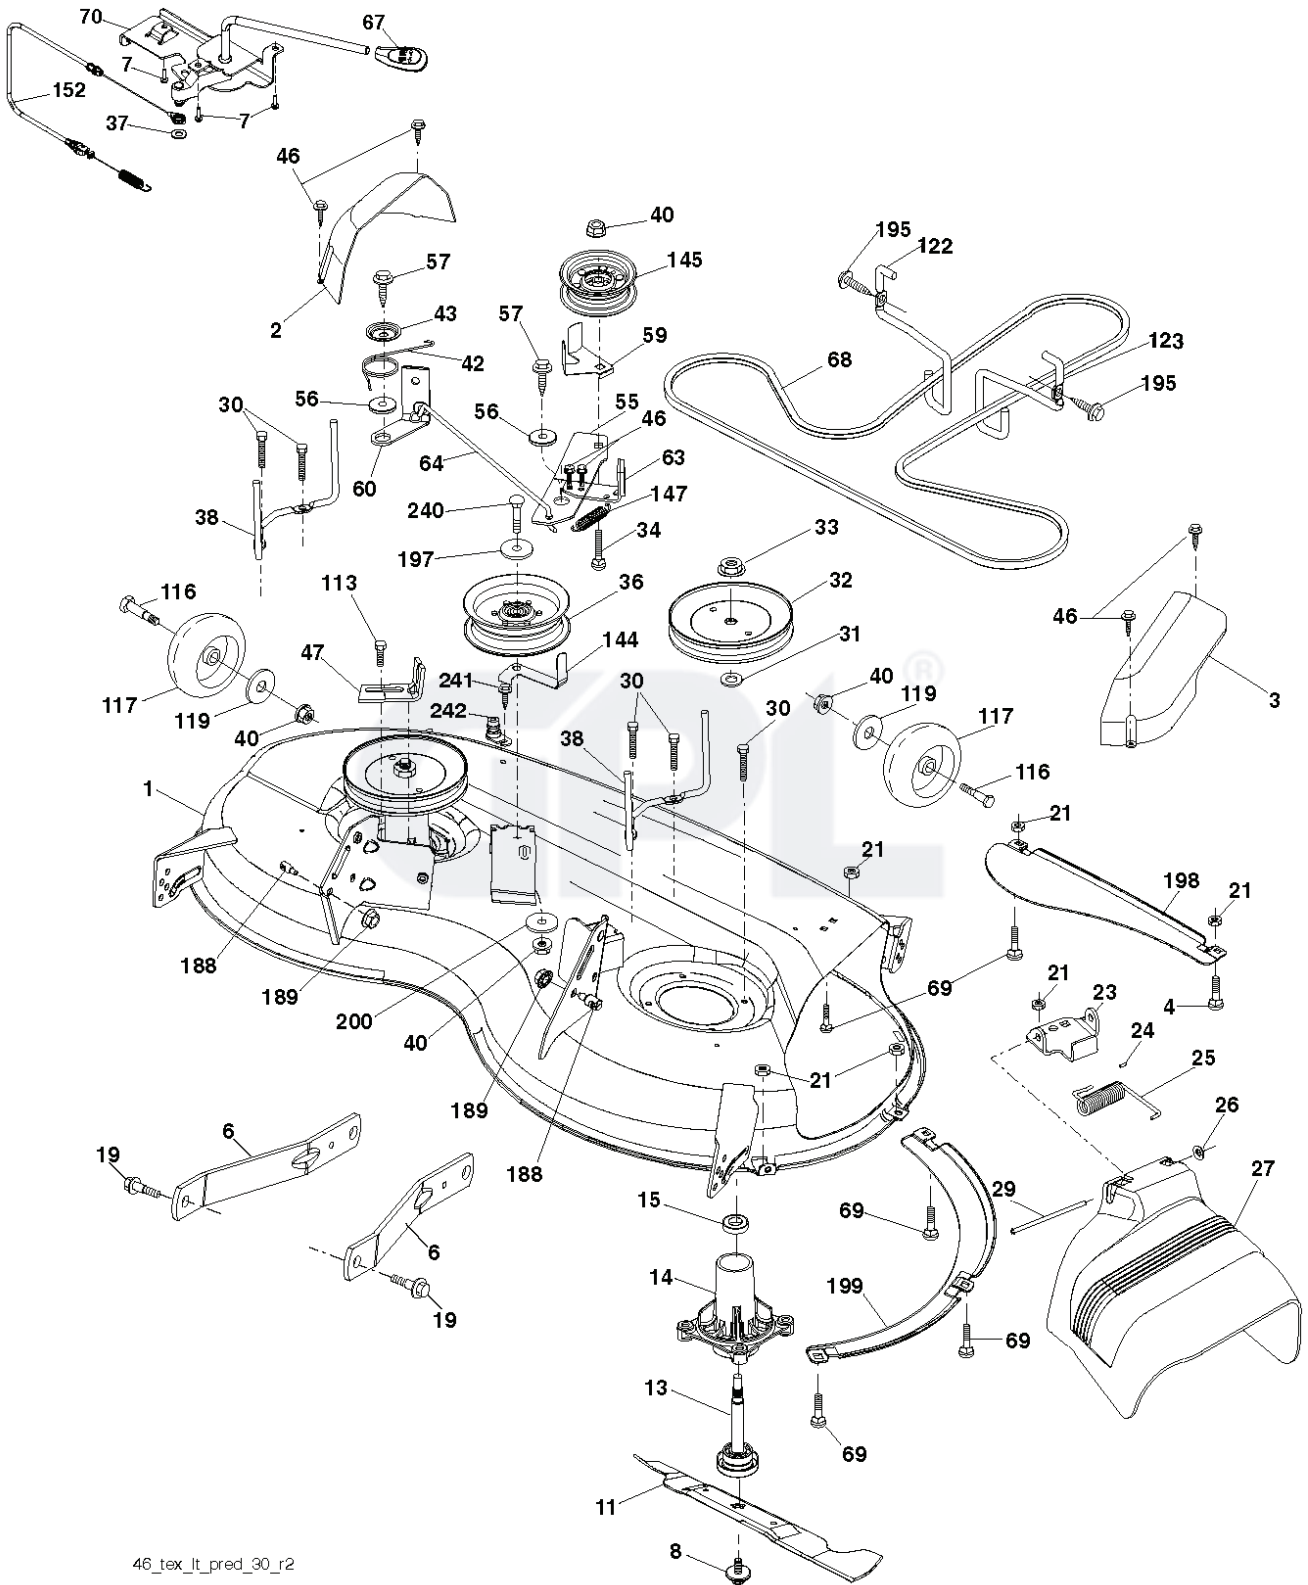

M200-117T, 96041029802, 2013-04

---

**SPARE PARTS LIST**

**SPARK ARRESTER KIT**

engine-tex\_bs-2cyl\_96

REF.	PART NO.	DESCRIPTION	REMARK	QTY.	KIT
1	000000000	W/O DESCRIPTION	ENGINE B&S MODEL NO. 406777-3216-B1 (532438700)	1	
2	532149723	MUFFLER		1	
9	532194320	BELT GUIDE		1	
12	532405472	PULLEY		1	
15	532430825	FUEL TANK		1	
18	532430220	FUEL CAP		1	
20	532446504	THROTTLE CONTROL		1	
21	532423502	CONTROL		1	
28	532137040	HOSE		1	
29	532137180	SPARK ARRESTER KIT		1	
37	532123487	HOSE CLAMP		1	
42	810040700	WASHER		1	
45	873510400	NUT		1	
62	532434017	SHIELD		1	
69	532165391	GASKET		1	
70	581881101	TUBE		1	
71	581881001	TUBE		1	
79	532183906	SCREW		1	
81	532148456	TUBE		1	
82	532428287	PLUG		1	
84	817060620	SCREW		1	
85	532173937	BOLT		1	
87	532171877	BOLT		1	
90	817000616	SCREW		1	
96	819091416	WASHER		1	
97	817670412	SCREW		1	