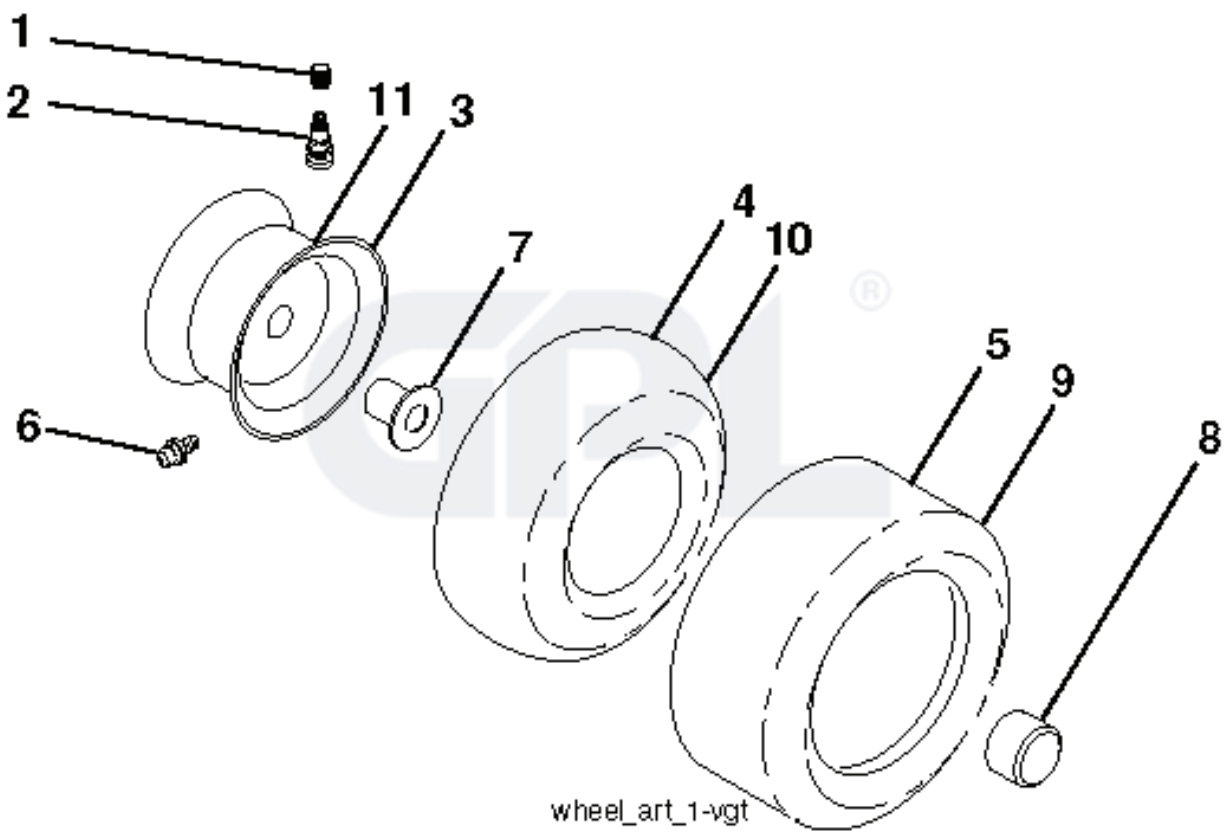

seat-tex\_6.5SL\_1\_r1

---

REF.	PART NO.	DESCRIPTION	REMARK	QTY.	KIT
1	581462201	SEAT		1	
2	532180166	BRACKET		1	
3	532140675	STRAP		1	
6	873800600	NUT		1	
7	532124181	SPRING		1	
8	532171877	BOLT		1	
10	532196977	PLATE		1	
21	532171852	BOLT		1	
37	873800500	LOCK NUT		1	
40	532197661	HANDLE		1	
41	532198200	SPRING		1	
43	874760612	BOLT		1	
44	819133812	WASHER		1	

wheel\_art\_1-vgt

---

REF.	PART NO.	DESCRIPTION	REMARK	QTY.	KIT
1	532059192	CAP VALVE		1	
2	532065139	NIPPLE		1	
3	532125121	RIM	FRONT	1	
4	532059904	HOSE	(Service Item Only)	1	
5	532106222	TIRE	FRONT	1	
6	532124957	FITTING	(Front Wheel Only)	1	
7	532124959	BEARING	(Front Wheel Only)	1	
8	532193268	HUB CAP		1	
9	532138468	TIRE	REAR	1	
10	532124926	HOSE	(Service Item Only)	1	
11	532125122	RIM	REAR	1	
--	532144334	SEALING FOAM		1	