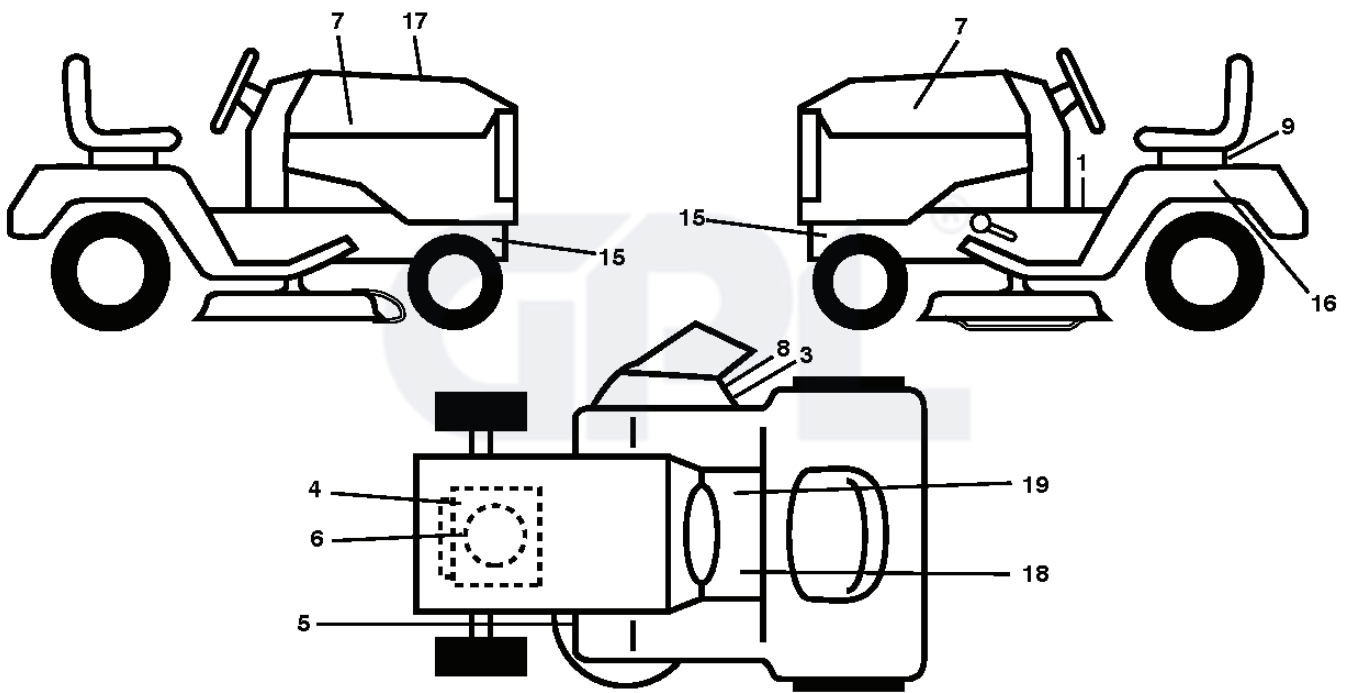

REF.	PART NO.	DESCRIPTION	REMARK	QTY.	KIT
1	581578101	DECAL		1	
3	581579201	DECAL		1	
4	581579701	DECAL		1	
5	581580001	DECAL		1	
6	532437423	DECAL		1	
7	581091201	DECAL		1	
8	581579101	DECAL		1	
9	532145005	DECAL		1	
15	581579601	DECAL		1	
16	581953001	DECAL		1	
17	585094001	DECAL		1	
18	581724001	DECAL		1	
19	581578001	DECAL		1	
--	581724801	DECAL		1	
--	581724601	DECAL		1	
--	532409505	PAD		1	
--	532409507	PAD		1