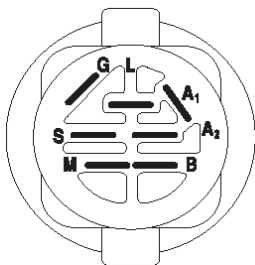

NOTE

YOUR TRACTOR IS EQUIPPED WITH A SPECIAL ALTERNATOR SYSTEM. THE LIGHTS ARE NOT CONNECTED TO THE BATTERY, BUT HAVE THEIR OWN ELECTRICAL SOURCE. BECAUSE OF THIS, THE BRIGHTNESS OF THE LIGHTS WILL CHANGE WITH ENGINE SPEED. AT IDLE THE LIGHTS WILL DIM. AS THE ENGINE IS SPEEDED UP, THE LIGHTS WILL BECOME THEIR BRIGHTEST.

IGNITION SWITCH

POSITION	CIRCUIT "MAKE"
OFF	M+G+A1
RUN/OVERRIDE	B+A1
RUN	B+A1 L+A2
START	B+S+A1