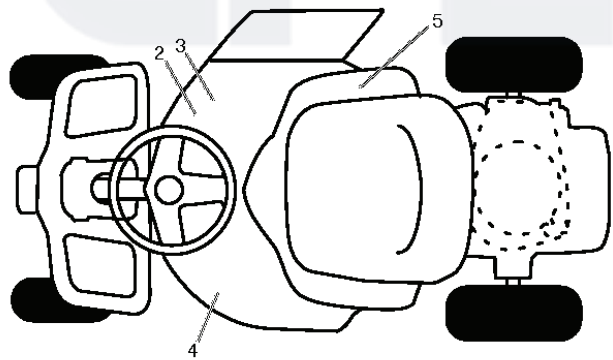

REF.	PART NO.	DESCRIPTION	REMARK	QTY.	KIT
1	532437966	DECAL		1	
2	532433596	DECAL		1	
3	532446193	DECAL		1	
4	532425113	DECAL		1	
5	532436756	DECAL		1	
6	532437311	DECAL		1	
7	532437312	DECAL		1	
8	532199732	DECAL		1	
9	532441094	DECAL		1	
--	532432479	DECAL		1