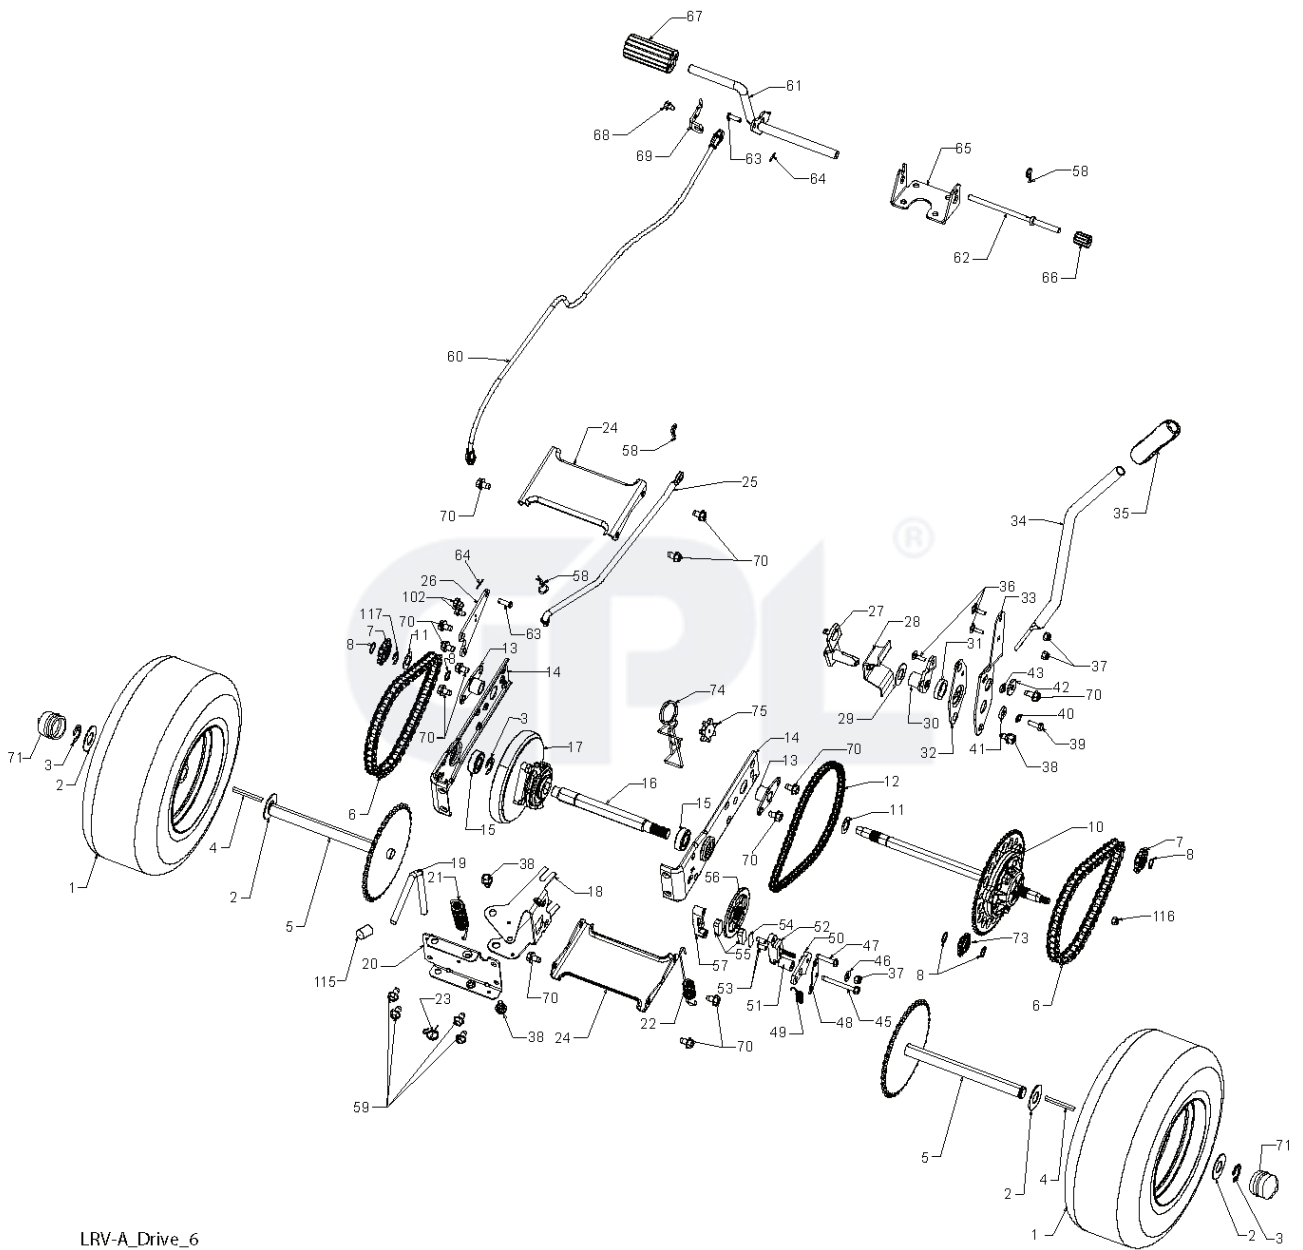

LRV-A_Drive_6

REF.	PART NO.	DESCRIPTION	REMARK	QTY.	KIT
	000000000	W/O DESCRIPTION	SERVICE TRANSAXLE (436144)	1	
1	532436498	WHEEL ASSY		1	
2	532121748	WASHER		1	
3	812000001	RETAINER RING		1	
4	532123583	KEY		1	
5	532427939	AXLE		1	
6	532428069	CHAIN		1	
7	532427873	SPROCKET		1	
8	812100009	RING		1	
10	532428876	DIFFERENTIAL PEDAL ASSY		1	
11	532001370	WASHER		1	
12	532430645	CHAIN		1	
13	532430845	BUSHING		1	
14	532438568	BRACKET		1	
15	532124793	BEARING		1	
16	532427926	SHAFT		1	
17	532437281	WHEEL		1	
18	532424759	ARM		1	
19	532430870	ROD		1	
20	532427997	BRACES		1	
21	532428077	SPRING		1	
22	532428076	SPRING		1	
23	532431374	SPRING		1	
24	532427995	BRACES		1	
25	532428303	LINK		1	
26	532429816	ARM		1	
27	532429053	LEVER		1	
28	532428302	LEVER		1	
29	532174840	WASHER		1	
30	532444304	LEVER		1	
31	532429055	SPACER		1	
32	532428464	MOUNTING BRAKET		1	
33	532428461	BRACKET		1	
34	532428462	ARM		1	
35	532411555	GRIP		1	
36	872110406	BOLT		1	
37	873800400	NUT		1	
38	532165492	BOLT		1	
39	874780412	BOLT		1	
40	810040400	WASHER		1	
41	819091210	WASHER		1	
42	532166002	WASHER		1	
43	873680400	NUT		1	
45	817490436	SCREW		1	
46	819091016	WASHER		1	
47	817490420	SCREW		1	
48	532430249	PLATE		1	
49	532430245	SPRING		1	
50	532428021	ARM		1	
51	532430247	SPACER		1	
52	532428078	CALIPER		1	
53	877010810	PEN		1	
54	532428019	PLATE		1	
55	532428017	BRAKE		1	
56	532435253	BRAKE		1	
57	532428016	HUB CAP		1	
58	532124788	RETAINER RING		1	
59	817490508	SCREW		1	
60	532440855	CABLE		1	
61	532427945	PEDAL		1	
62	532429678	ROD		1	
63	877100812	PEN		1	
64	532421076	PEN		1	
65	532429325	BRACKET		1	
66	532429694	COVER		1	
67	532429693	COVER		1	
68	817490406	SCREW		1	
69	532428070	MOUNT		1	
70	817000512	SCREW		1	
71	532436499	HUB CAP		1	
73	532429519	SPROCKET		1	
74	532437841	CHAIN TENSIONER		1	
75	532433495	SPROCKET		1	
102	532086777	SCREW		1	
115	532140062	CAP		1	
116	873900600	NUT		1	
117	812000040	RETAINER RING		1