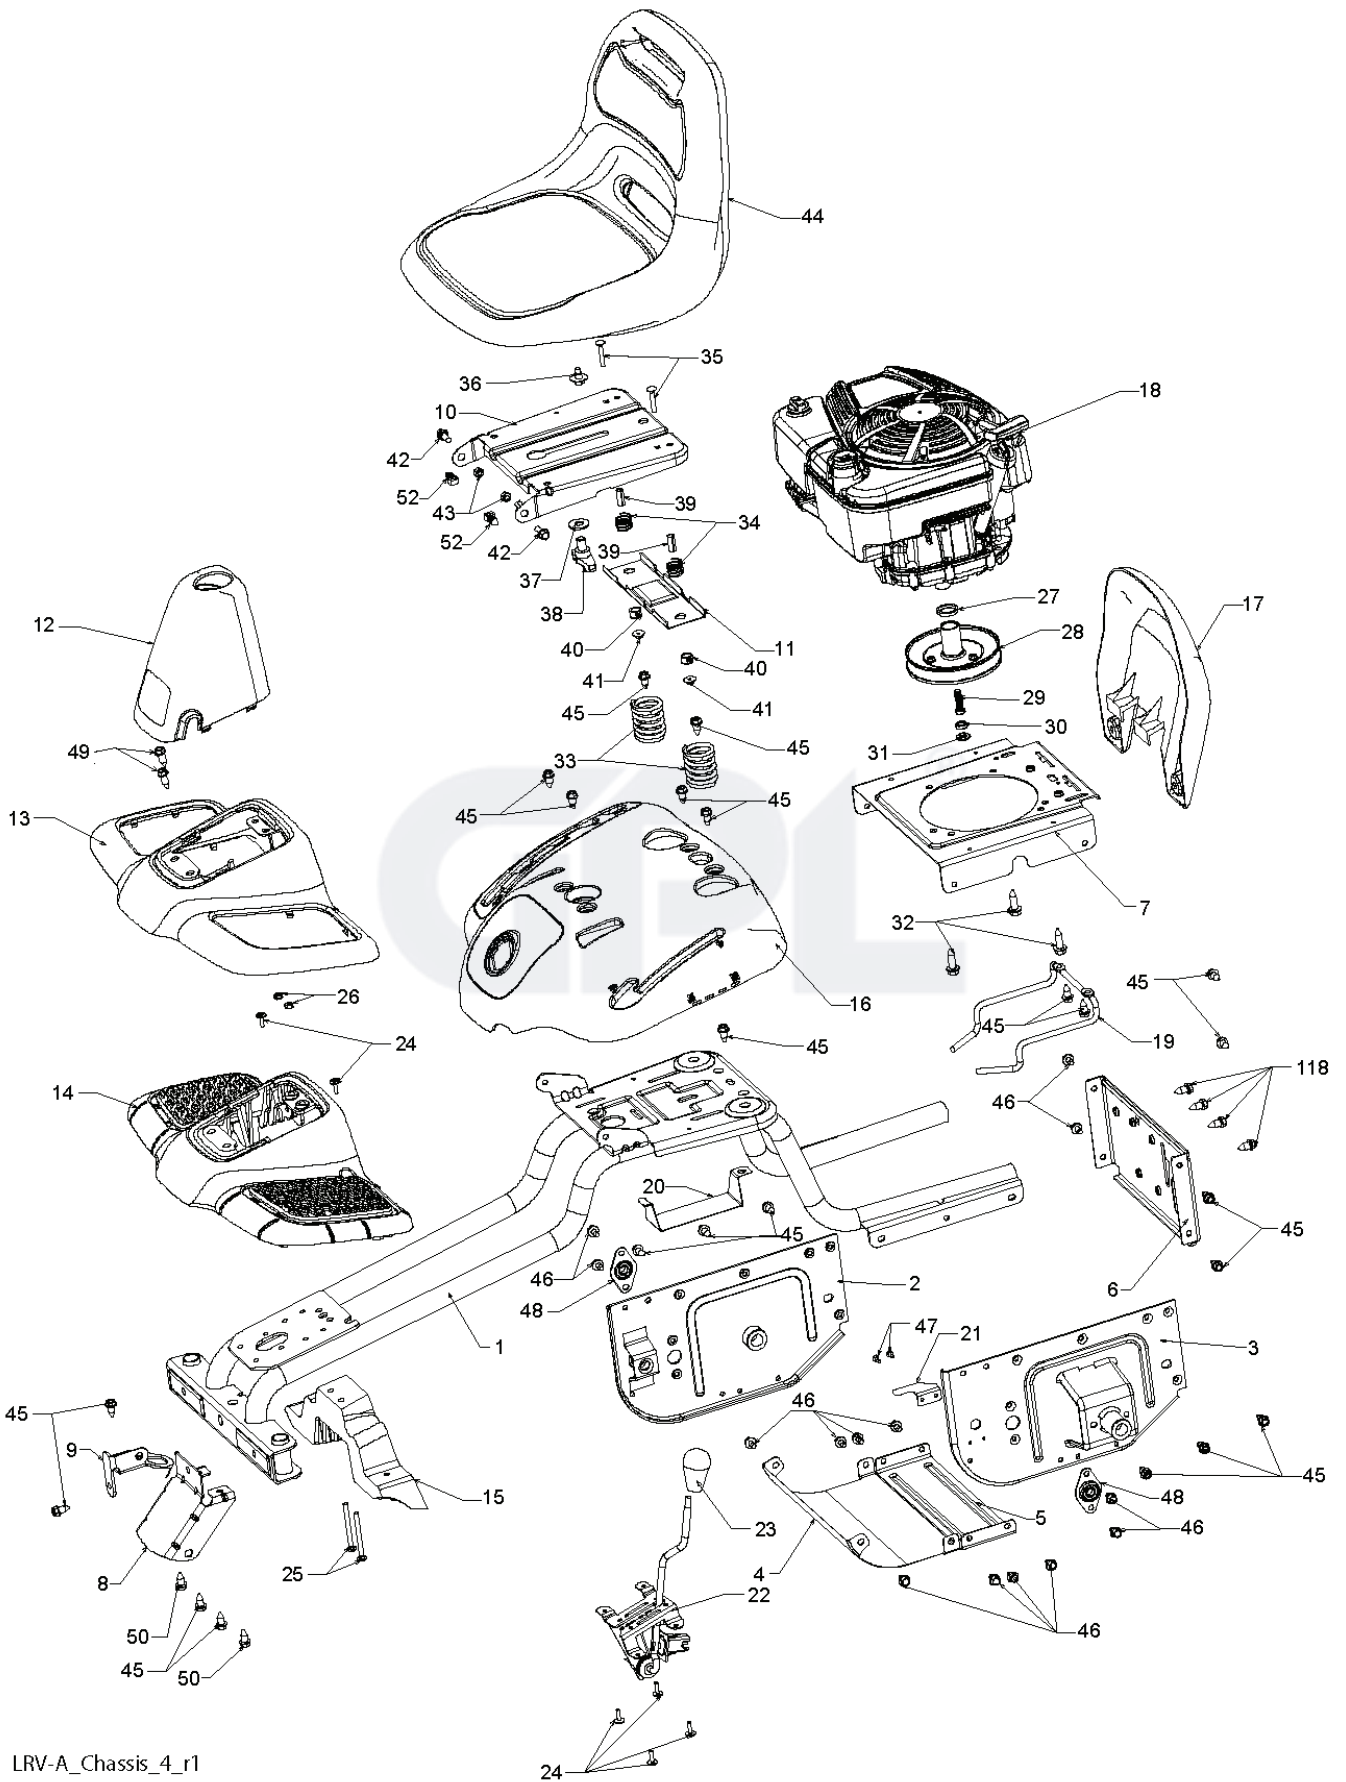

REF.	PART NO.	DESCRIPTION	REMARK	QTY.	KIT
1	532428048	CHASSIS		1	
2	532428247	AXLE		1	
3	532428244	AXLE		1	
4	532428346	SHIELD		1	
5	532428110	BRACES		1	
6	532433968	PLATE		1	
7	532428040	PLATE		1	
8	532428576	BRACKET		1	
9	532428856	BRACKET		1	
10	532195530	BERCEAU DE SIEGE CONDUCTEUR		1	
11	532174648	BRACKET		1	
12	532436753	BOOT		1	
13	532436913	COVER		1	
14	532428250	FOOT PLATE		1	
15	532428249	SUPPORT		1	
16	532436911	CONTROL		1	
17	532428348	GUARD		1	
18	000000000	W/O DESCRIPTION	ENGINE B&S MODEL 14B937-0115-H1 (448638)	1	
19	532428986	KEEPER		1	
20	532428046	BRACKET		1	
21	532429815	LEVER SWITCH REAR		1	
22	532428826	CLUTCH		1	
23	532149846	BOULE DE LEVIER 149846		1	
24	532416358	SCREW		1	
25	872140424	BOLT		1	
26	873510400	NUT		1	
27	532430087	SPACER		1	
28	532428301	DISC		1	
29	532430817	BOLT		1	
30	532430470	BEARING		1	
31	532437322	SPACER		1	
32	532150406	BOLT		1	
33	532124181	SPRING		1	
34	532121250	SPRING		1	
35	872050412	BOLT		1	
36	532127018	BOLT		1	
37	819171912	WASHER		1	
38	532166369	WING NUT		1	
39	532134300	SPACER		1	
40	532121248	BUSHING		1	
41	532123976	LOCKNUT		1	
42	532171852	BOLT		1	
43	873800500	LOCK NUT		1	
44	532440692	SEAT		1	
45	817000512	SCREW		1	
46	817490508	SCREW		1	
47	532086777	SCREW		1	
48	532408981	BEARING		1	
49	817060516	SCREW		1	
50	532165492	BOLT		1	
52	532145006	CLIP		1	
118	532170165	BOLT		1