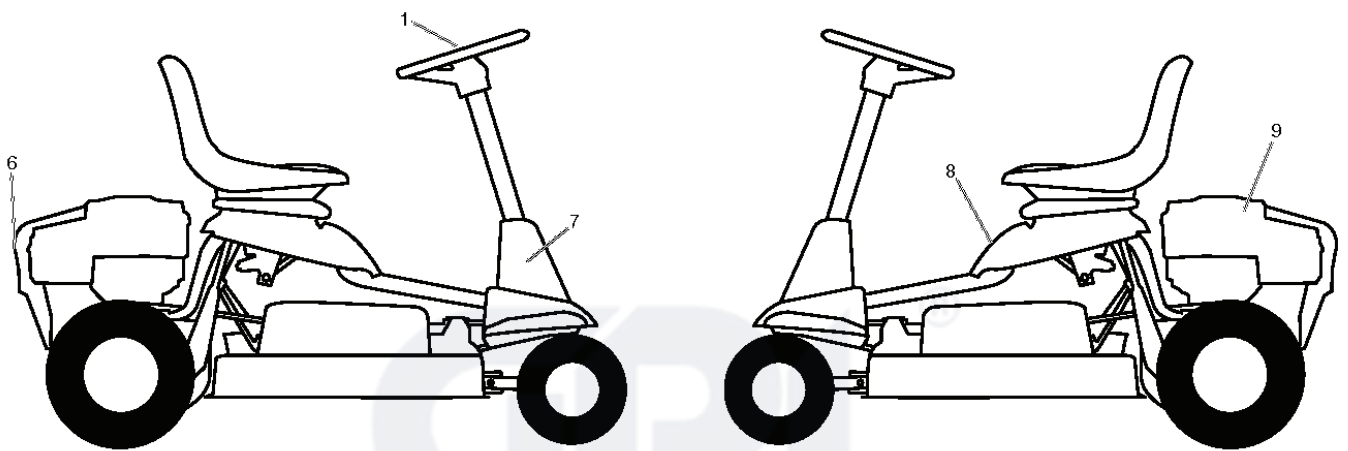

REF.	PART NO.	DESCRIPTION	REMARK	QTY.	KIT
1	532437966	DECAL		1	
2	532433596	DECAL		1	
3	532446193	DECAL		1	
4	532425113	DECAL		1	
5	532436756	DECAL		1	
6	532437311	DECAL		1	
7	532437312	DECAL		1	
8	532199732	DECAL		1	
9	532441094	DECAL		1	
--	532432479	DECAL		1