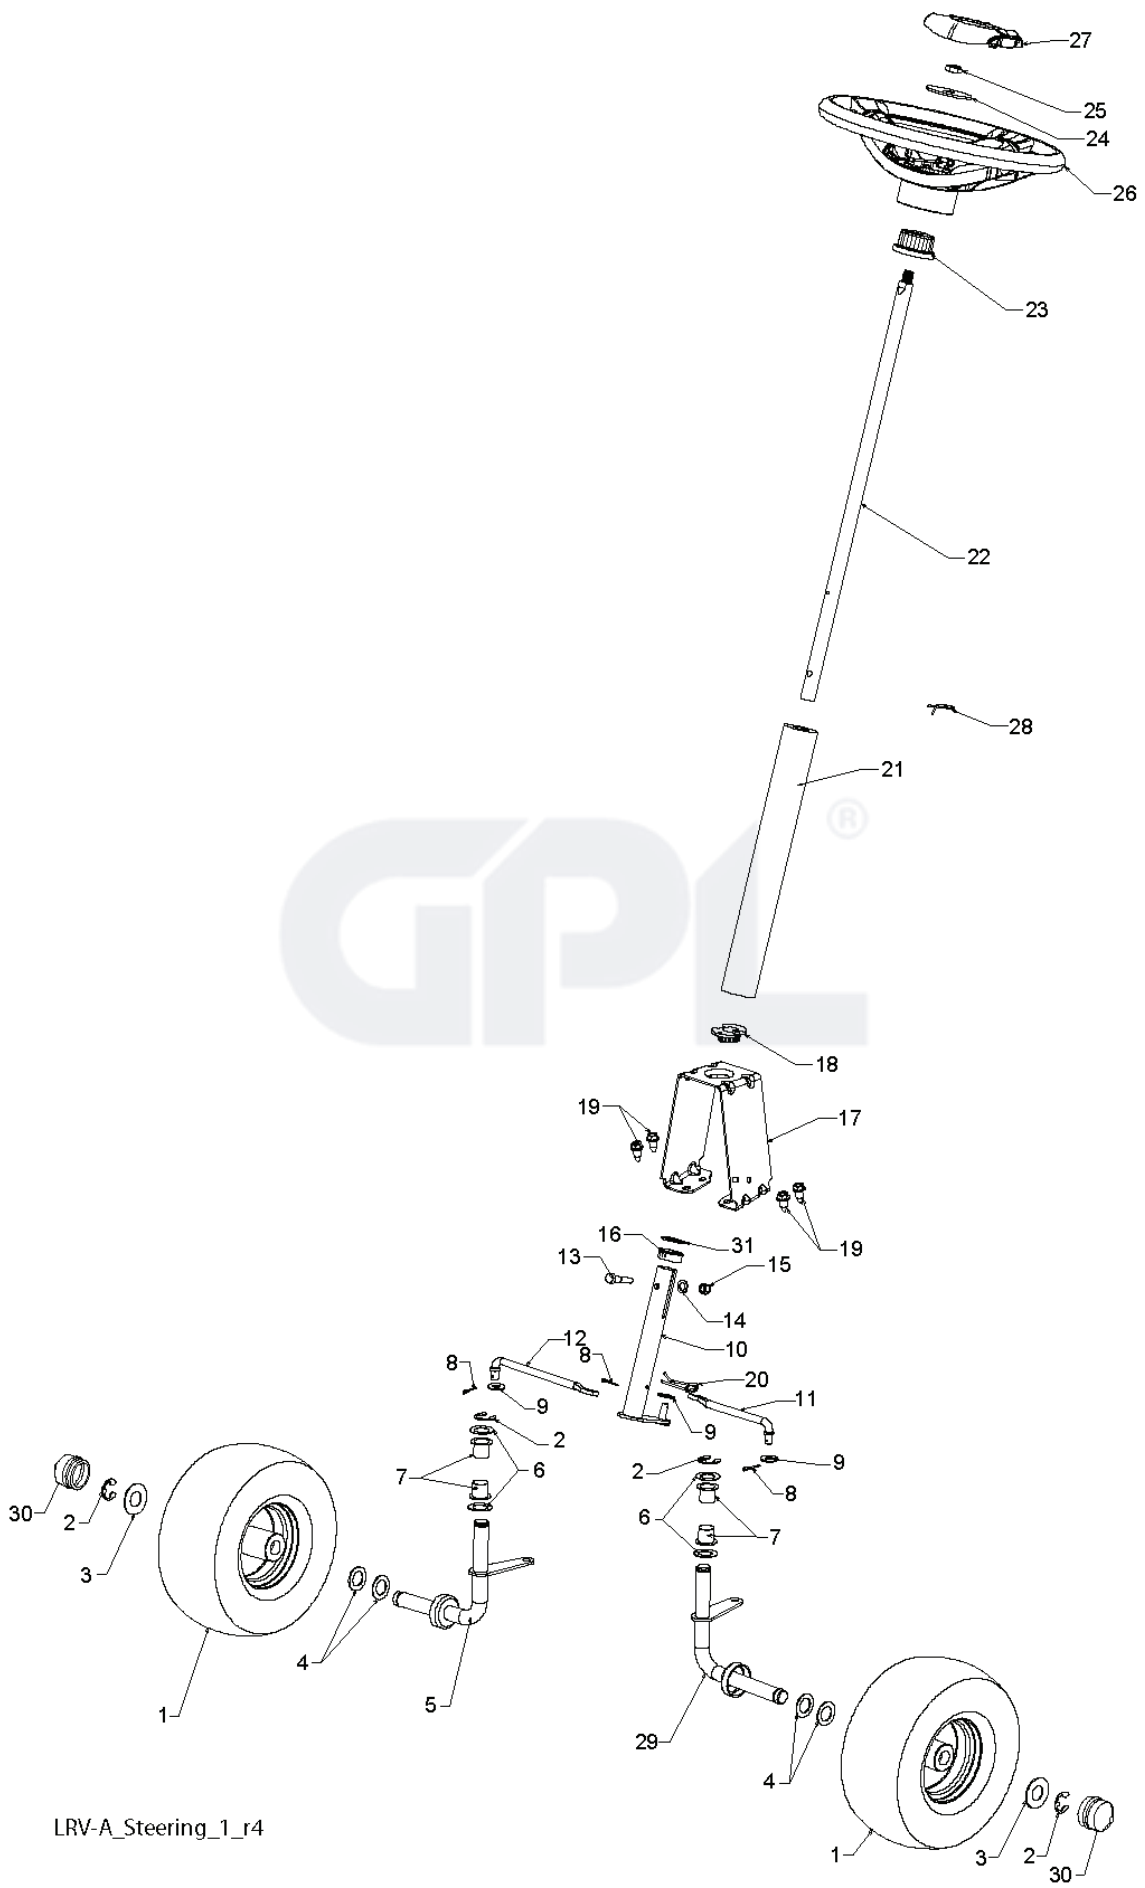

LRV-A_Deck_7

REF.	PART NO.	DESCRIPTION	REMARK	QTY.	KIT
1	532428193	DECK		1	
2	532192870	SPINDLE		1	
3	532432520	KEEPER		1	
4	532432594	PULLEY		1	
5	532428578	BELT		1	
6	532439376	CABLE GUARD		1	
7	532438691	LIFTING LEVER ASSY		1	
8	532429195	LINK		1	
9	532429397	LINK		1	
10	532438923	DEFLECTOR		1	
11	532428968	SUPPORT		1	
12	532131491	SHAFT		1	
13	532197026	TORSION SPRING		1	
14	532418863	ARM		1	
15	873900500	NUT		1	
16	532195161	STUD		1	
17	819191912	WASHER		1	
18	532194209	SPRING		1	
19	532196539	BOLT		1	
20	532194208	PIN		1	
21	819171912	WASHER		1	
22	532429350	LINK		1	
24	532429531	SPRING		1	
25	532124788	RETAINER RING		1	
26	532187690	WASHER		1	
27	532173984	SCREW		1	
28	532400234	NUT		1	
29	532439052	BLADE		1	
30	532193003	SCREW		1	
31	532193197	PULLEY		1	
32	532141043	GUARD		1	
33	532193414	BELT GUIDE		1	
34	872110612	BOLT		1	
35	532199470	ARM		1	
36	532137729	SCREW		1	
37	873900600	NUT		1	
38	532428435	IDLER		1	
39	817490508	SCREW		1	
40	819171616	WASHER		1	
41	532105304	HUB CAP		1	
42	532110452	NUT		1	
46	532438610	KEEPER		1	
49	532199092	SPACER		1	
50	817000616	SCREW		1	
51	532404742	DAMPING PIECE		1	
53	532415598	HOSE COUPLING		1	
54	532152927	SCREW		1	
58	532429758	COVER		1	
23	873900600	NUT		1	

IGNITION SWITCH

POSITION	CIRCUIT "MAKE"
OFF	M+G+A1
RUN/OVERRIDE	B+A1
RUN	B+A1 L+A2
START	B + S + A1

SAFETY START MODULE
VIEWED FROM MATING SIDE

WIRING INSULATED CLIPS

NOTE: IF WIRING INSULATED CLIPS WERE REMOVED FOR SERVICING OF UNIT, THEY SHOULD BE RE-INSTALLED TO PROPERLY SECURE YOUR WIRING.