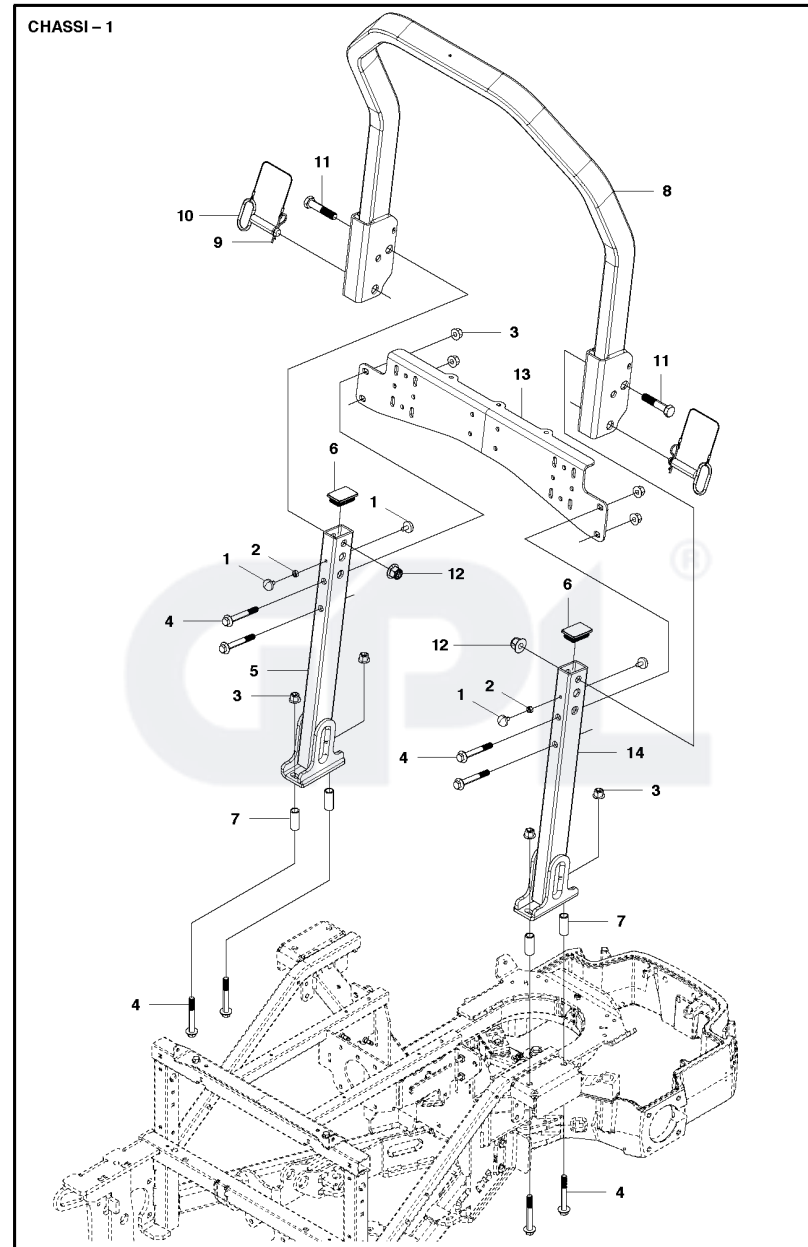

Referens	Art.nr	Artikelnamn	Mängd	Kommentar
1	501976601	VIBRATIONISOLATOR	4	
2	731231801	MUTTER (HEXAGON)	2	
3	576645706	MUTTER	8	
4	576654809	SKRUV EHHFM	8	
5	576123802	STÖRTBÅGE	1	
6	577668101	PLASTIC COVER	2	
7	579703301	RÖRHYLSA	4	
8	576122801	STÖRTBÅGE	1	
9	721680251	SPRING COTTER	2	
10	574388001	TAPP	2	
11	577411601	SKRUV EHHM	2