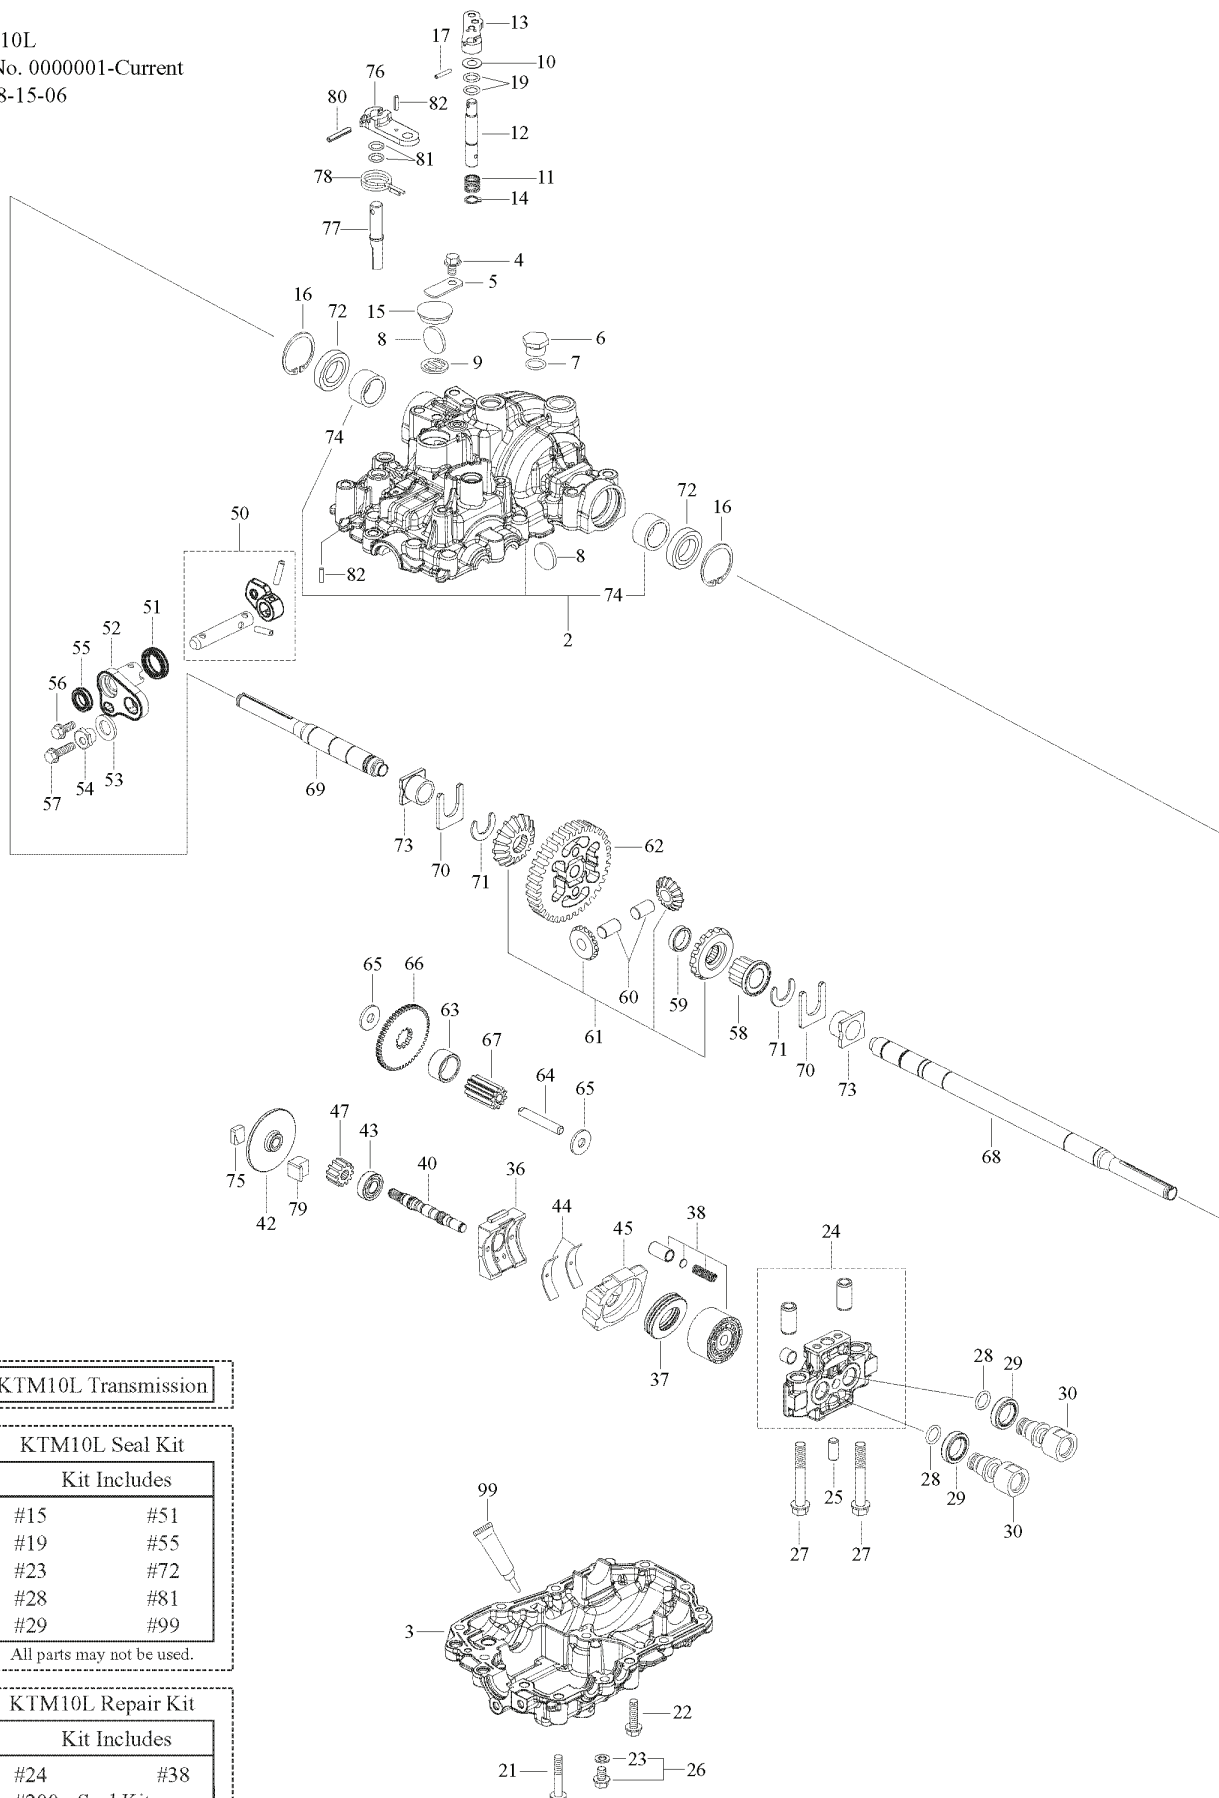

# RESERVDELSLISTA

KTM10L  
 Ser. No. 000001-Current  
 Rev. 8-15-06

1— KTM10L Transmission

KTM10L Seal Kit

Kit Includes

#15	#51
#19	#55
#23	#72
#28	#81
#29	#99

All parts may not be used.

KTM10L Repair Kit