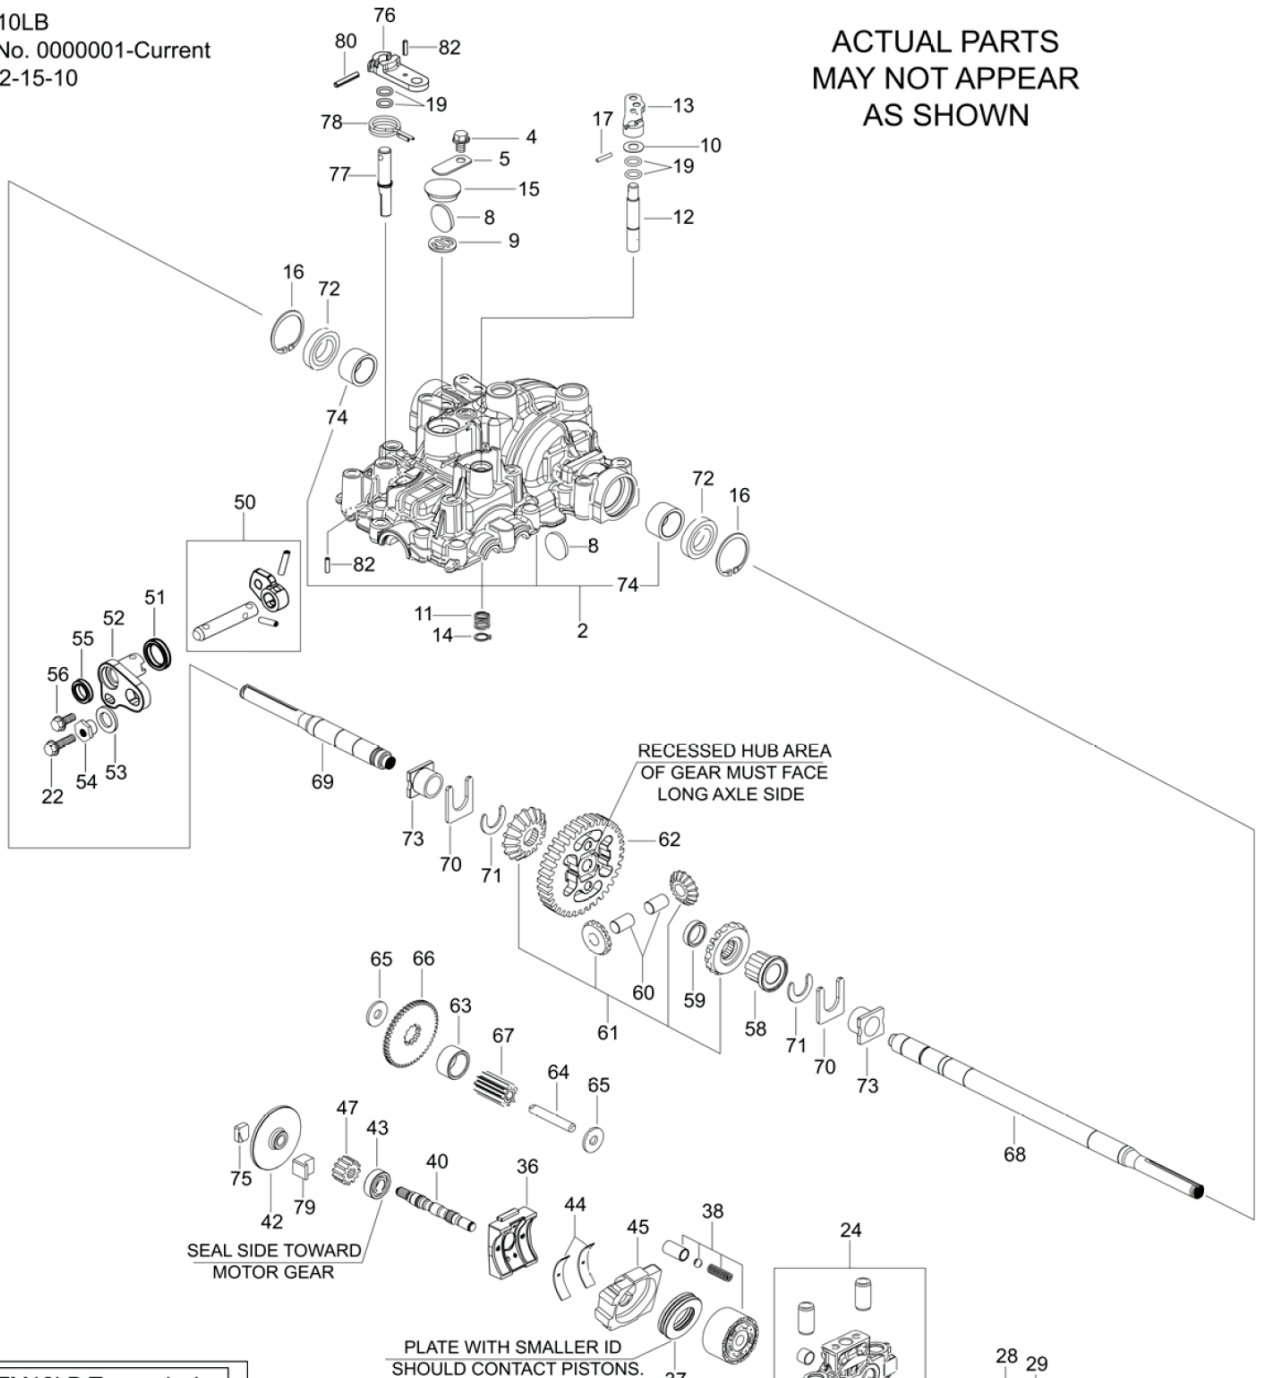

KTM10LB
Ser. No. 0000001-Current
Rev. 2-15-10

ACTUAL PARTS
MAY NOT APPEAR
AS SHOWN

1- KTM10LB Transmission

KTM10LB Seal Kit

Kit Includes

#15	#51
#19	#55
#23	#72
#28	#81
#29	#99

All parts may not be used.

200-

KTM10LB Repair Kit

Kit Includes

#24	#38
#200 - Seal Kit	

All parts may not be used.

201-