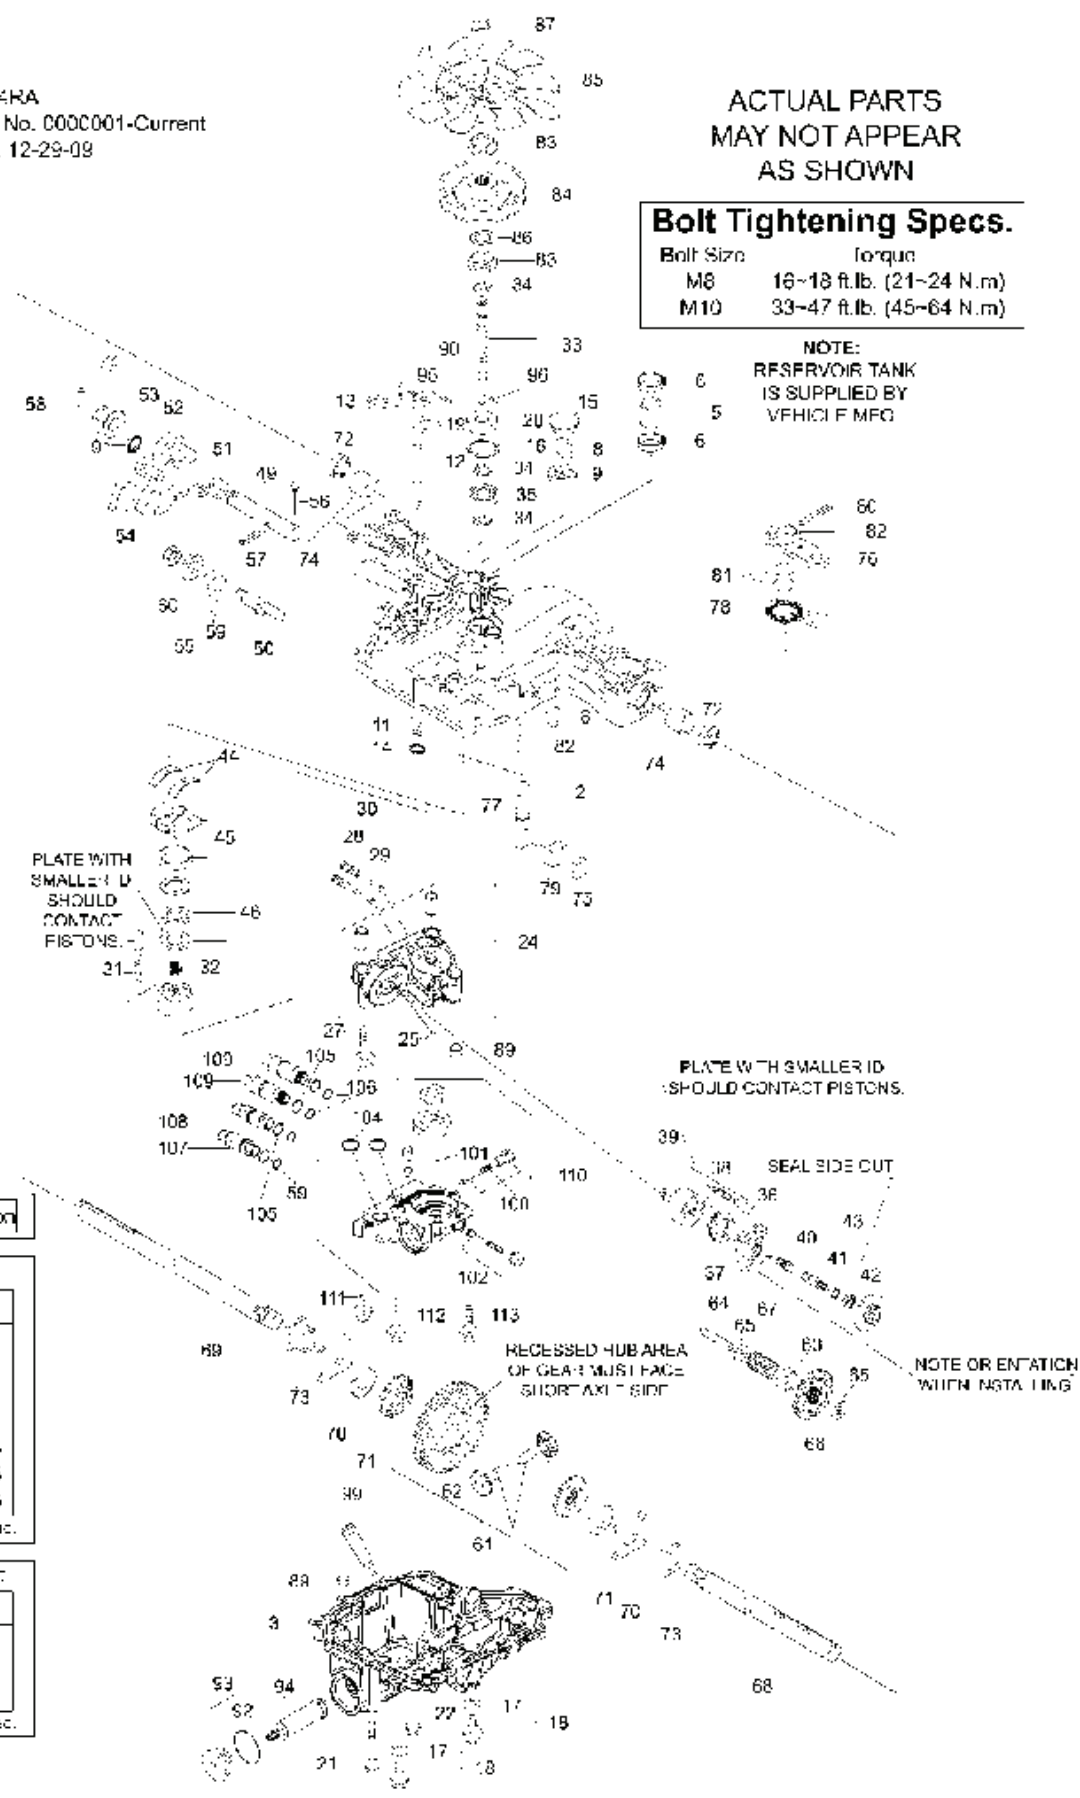

K574RA
Ser. No. 000C001-Current
Rev. 12-29-09

ACTUAL PARTS
MAY NOT APPEAR
AS SHOWN

Bolt Tightening Specs.

Bolt Size	Torque
M8	16-18 ft.lb. (21-24 N.m)
M10	33-47 ft.lb. (45-64 N.m)

NOTE:
RESERVOIR TANK
IS SUPPLIED BY
VEHICLE MFG

1- K574RA Transmission

K574RA Seal Kit	
Kit Includes	
#17	#31
#19	#32
#20	#34
#30	#39
#55	#104
#72	#105
#87	#106

All parts may not be used.

200-

K574RA Repair Kit	
Kit Includes	
#21	#38
#31	
#200-Seal Kit	

All parts may not be used.

201-