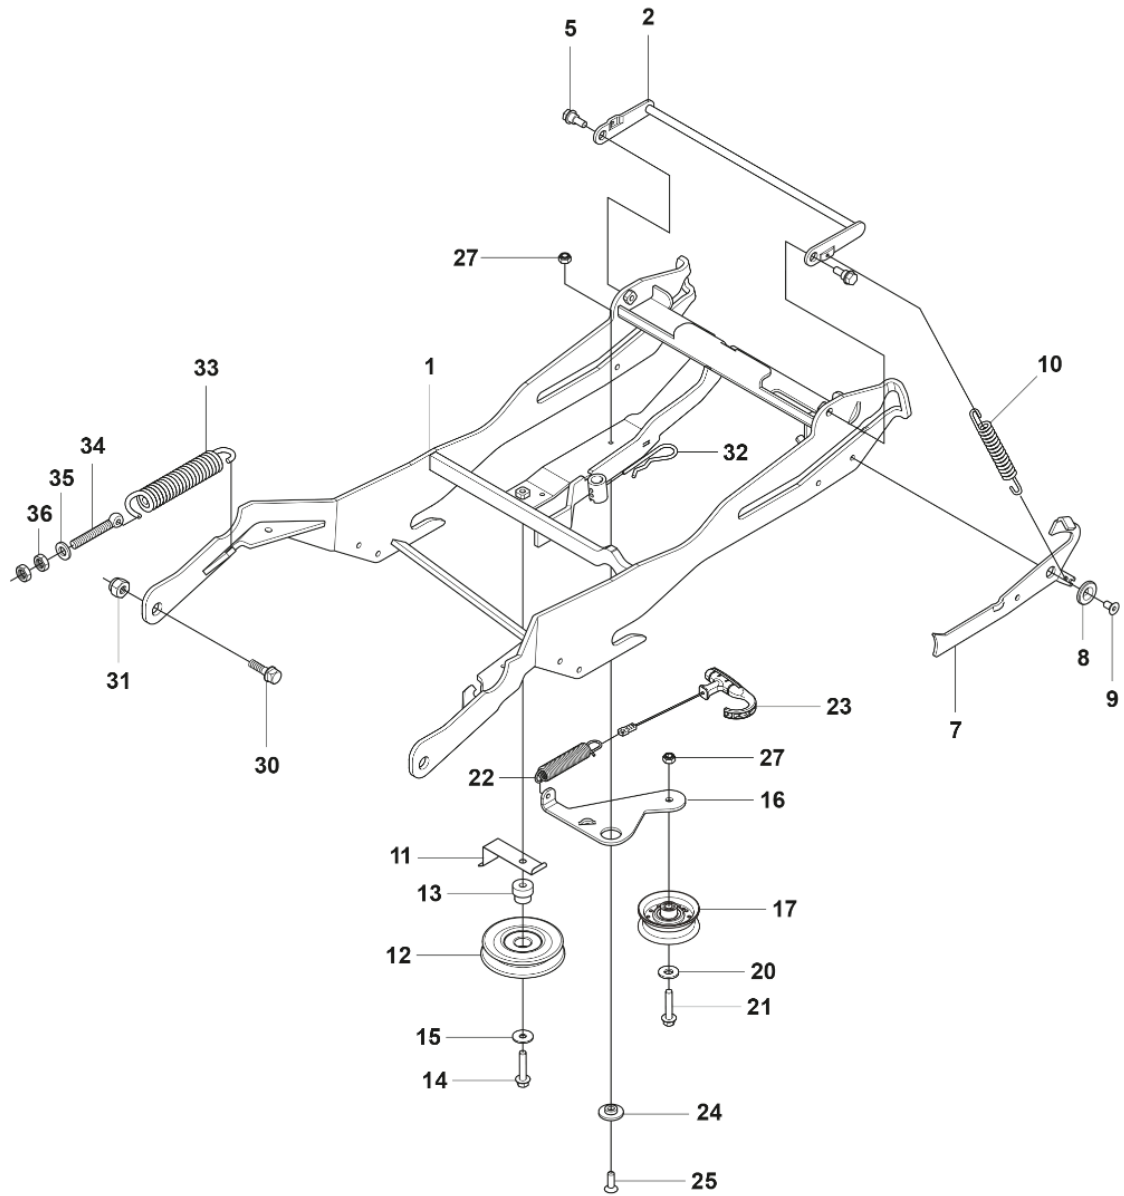

ATTACHMENTS

REF.	ART. NR	ARTIKELBESKRIVNING	ANMÄRKNING	KIT
1	523064203	REDSKAPSRAM		1
2	525475901	KROK		1
5	506597401	SKRUV EHHFM		2
7	523116602	HÄVARM		1
8	581765201	BRICKA		1
9	725644801	SKRUV IHCSFM		1
10	506535603	DRAGFJÄDER		1
11	525486701	REMSTYRARE		1
12	506974801	REMSKIVA		1
13	506826802	BUSHING		1
14	725245951	SKRUV EHHM		1
15	734116441	BRICKA		1
16	577228701	PLÅT		1
17	597509002	REMSKIVA		1
20	734116441	BRICKA		1
21	725245951	SKRUV EHHM		1
22	504622401	FJÄDER		1
23	504622102	HANDTAG KPL		1
24	505451701	BRICKA		1
25	725645301	SKRUV IHCSFM		1
27	732211801	LOCK NUT		2
30	506895801	COLLAR SCREW		2
31	732252201	HEXAGON LÅSMUTTER		2
32	506966601	HAIR PIN COTTER		1
33	506837601	FJÄDER		2
34	506837701	RING BOLT		2
35	734117201	BRICKA		2
36	731232001	MUTTER (HEXAGON)		4