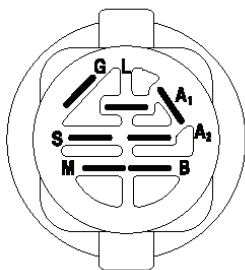

lift-tex\_56

---

REF.	ART. NR	ARTIKELBESKRIVNING	ANMÄRKNING	KIT
2	532422027	AXEL		1
3	532195231	HÄVARM		1
7	580962301	GREPP		1
10	532196314	FJÄDER		1
87	532194209	FJÄDER		1
88	532410710	FJÄDER		1
89	819191912	BRICKA		1
90	532194208	TAPP		1
91	532195181	LÄNK		1
97	817000612	SCREW		1
98	532195270	LÄNK		1
116	819151516	BRICKA		1

PTO SWITCH (MATING SIDE)

IGNITION SWITCH

POSITION	CIRCUIT	"MAKE"
OFF	M+G+A1	
RUN/OVERRIDE	B+A1	
RUN	B+A1	L+A2
START	B+S+A1	

CHASSIS HARNESS CONNECTOR (MATING SIDE)

DASH HARNESS CONNECTOR

WIRING INSULATED CLIPS  
NOTE: IF WIRING INSULATED CLIPS WERE REMOVED FOR SERVICING OF UNIT, THEY SHOULD BE RE-INSTALLED TO PROPERLY SECURE YOUR WIRING.

wheel\_art\_1-tex

---

REF.	ART. NR	ARTIKELBESKRIVNING	ANMÄRKNING	KIT
1	532059192	CAP VALVE		1
2	532065139	NIPPEL		1
3	532138336	FÄLG	Front 6"	1
4	532059904	SLANG	Front (Service Item Only)	1
5	532106222	DÄCK	FRONT (15 X 6-6)	1
6	532124957	FITTING	(Front Wheel Only)	1
7	532124959	LAGER	(Front Wheel Only)	1
8	532175039	NAVKAPSEL		1
9	532138468	DÄCK	REAR (20 X 8-8)	1
10	532124926	SLANG	Rear (Service Item Only)	1
11	532138337	RINGDREV	Rear 8"	1
--	532144334	SEALING FOAM		1