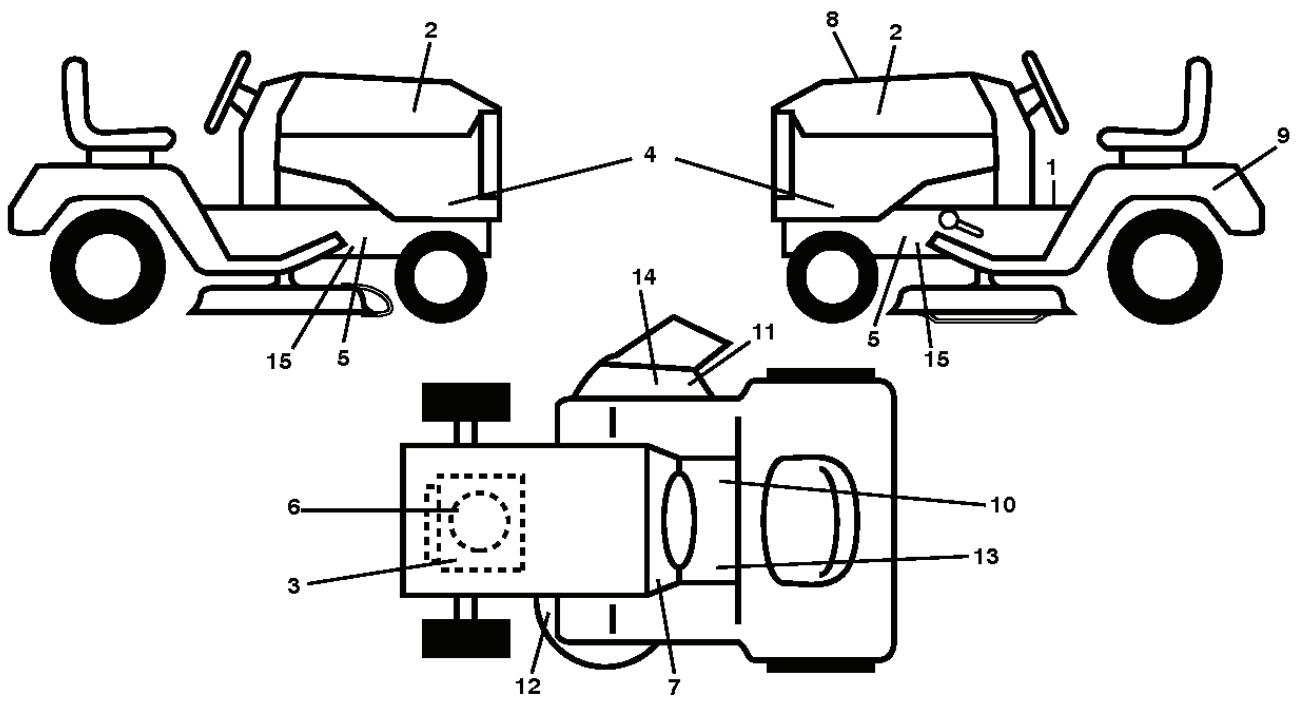

REF.	ART. NR	ARTIKELBESKRIVNING	ANMÄRKNING	KIT
1	581578101	DEKAL		1
2	581627301	DEKAL		1
3	581579701	DEKAL		1
4	587551701	DEKAL		1
5	581579601	DEKAL		1
6	587385201	DEKAL		1
7	586066201	DEKAL		1
8	587456401	DEKAL		1
9	532145005	DEKAL		1
10	581578001	DEKAL		1
11	581579201	DEKAL		1
12	581580003	DEKAL		1
13	581724001	DEKAL		1
14	584904601	DEKAL		1
15	581579801	DEKAL		1
--	581724801	DEKAL		1
--	581724601	DEKAL		1
--	532439681	PLATTA		1
--	532439682	DYNA		1