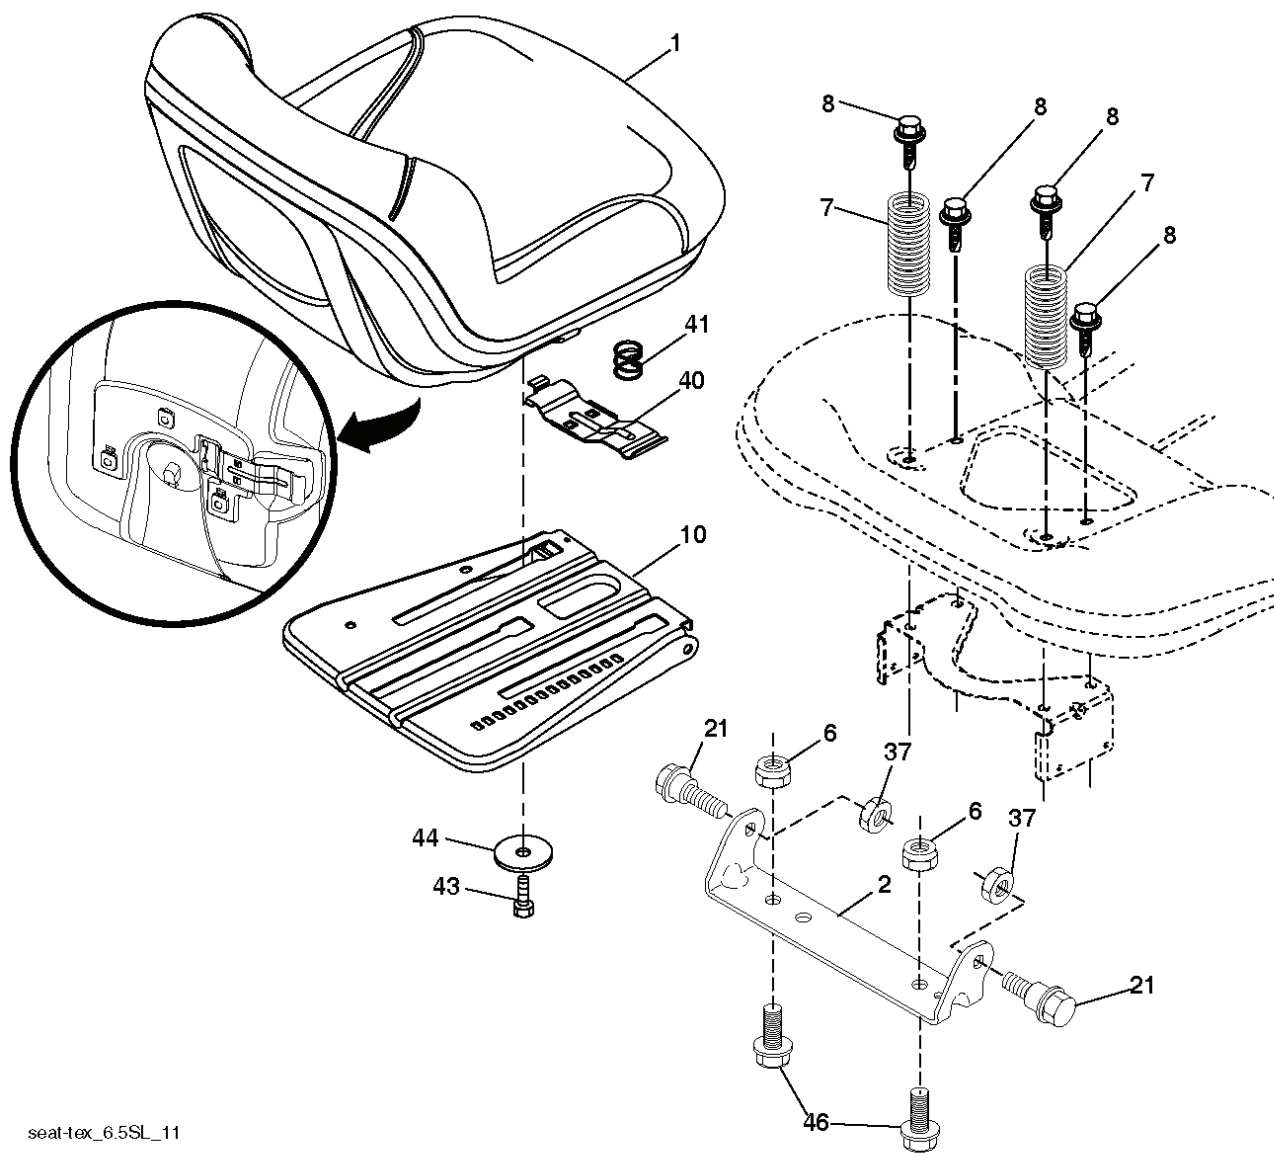

seat-tex_6.5SL_11

REF.	ART. NR	ARTIKELBESKRIVNING	ANMÄRKNING	KIT
1	532439819	SÅTE		1
2	532180166	FÄSTE		1
6	873800600	MUTTER		1
7	587613301	FJÄDER		1
8	532171877	BULT		1
10	532196977	PLATTA		1
21	587907801	BULT		1
37	873800500	LOCK NUT		1
40	532197661	HANDTAG		1
41	532198200	FJÄDER		1
43	874760612	BULT		1
44	819133812	BRICKA		1
46	588090401	BULT		1