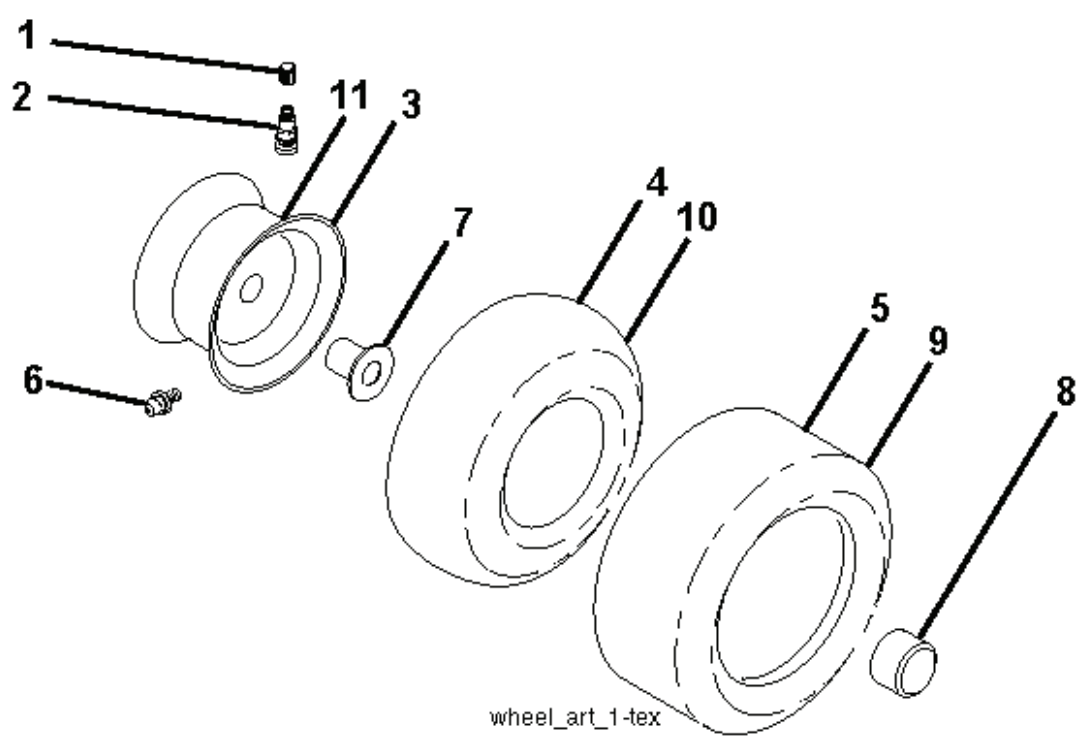

wheel_art_1-tex

REF.	ART. NR	ARTIKELBESKRIVNING	ANMÄRKNING	KIT
1	532059192	CAP VALVE		1
2	532065139	NIPPEL		1
3	532138336	FÄLG	Front 6"	1
4	532059904	SLANG	Front (Service Item Only)	1
5	532106222	DÄCK	FRONT (15 X 6-6)	1
6	532124957	FITTING	(Front Wheel Only)	1
7	532124959	LAGER	(Front Wheel Only)	1
8	532175039	NAVKAPSEL		1
9	532138468	DÄCK	REAR (20 X 8-8)	1
10	532124926	SLANG	Rear (Service Item Only)	1
11	532138337	RINGDREV	Rear 8"	1
--	532144334	SEALING FOAM		1