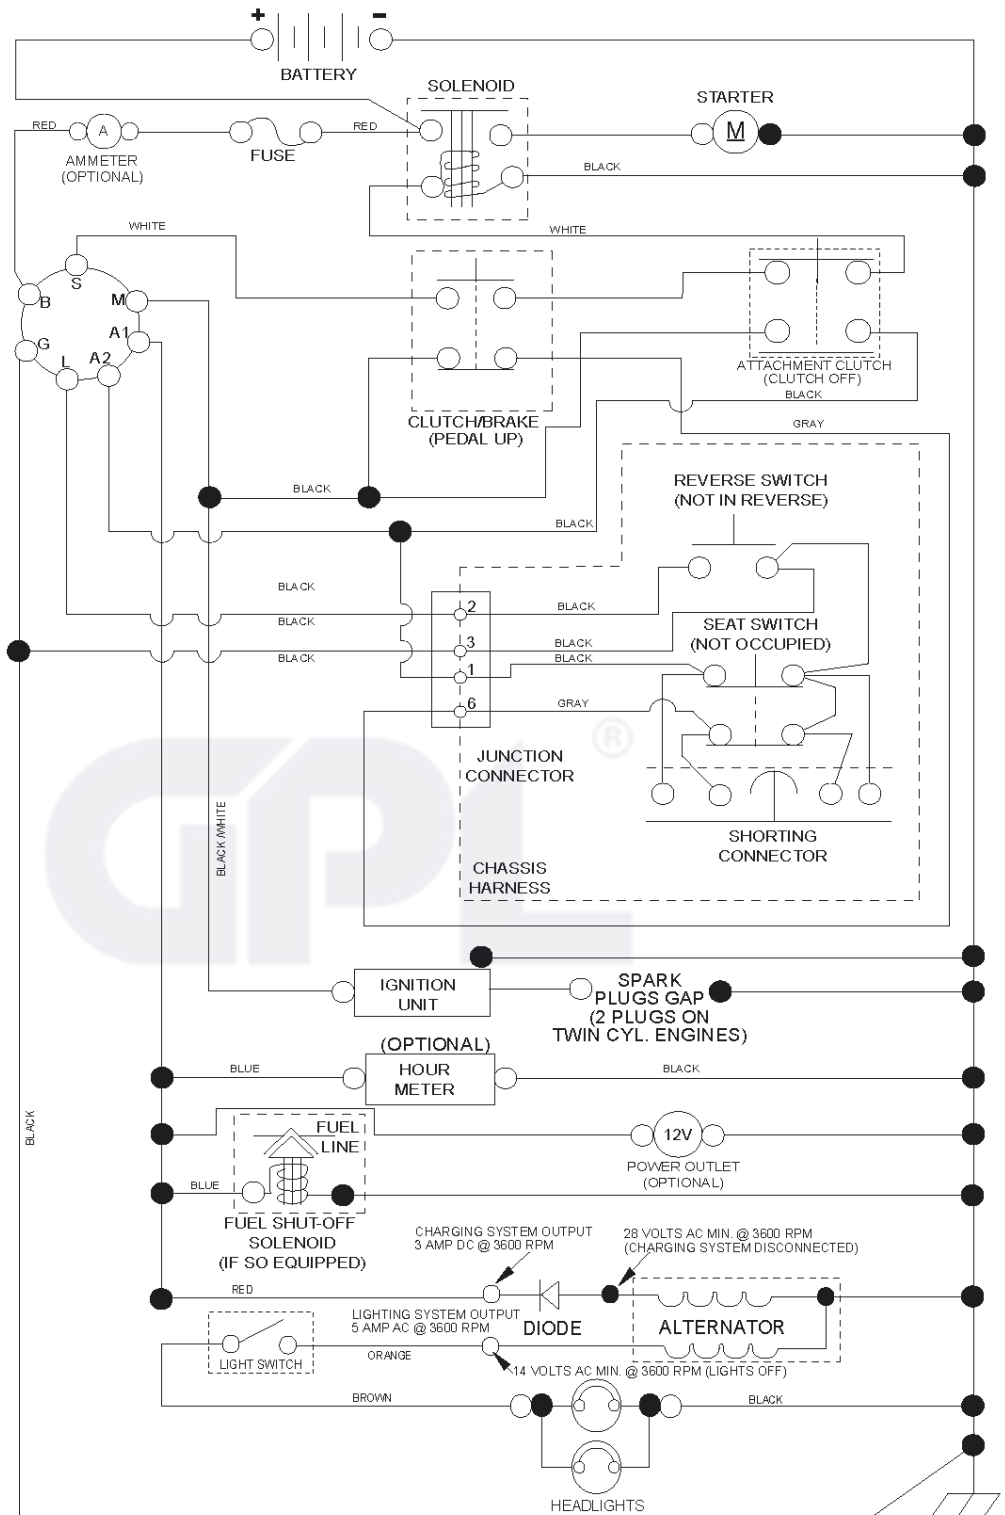

NOTE
YOUR TRACTOR IS EQUIPPED WITH A SPECIAL ALTERNATOR SYSTEM. THE LIGHTS ARE NOT CONNECTED TO THE BATTERY, BUT HAVE THEIR OWN ELECTRICAL SOURCE. BECAUSE OF THIS, THE BRIGHTNESS OF THE LIGHTS WILL CHANGE WITH ENGINE SPEED. AT IDLE THE LIGHTS WILL DIM. AS THE ENGINE IS SPEEDED UP, THE LIGHTS WILL BECOME THEIR BRIGHTEST.