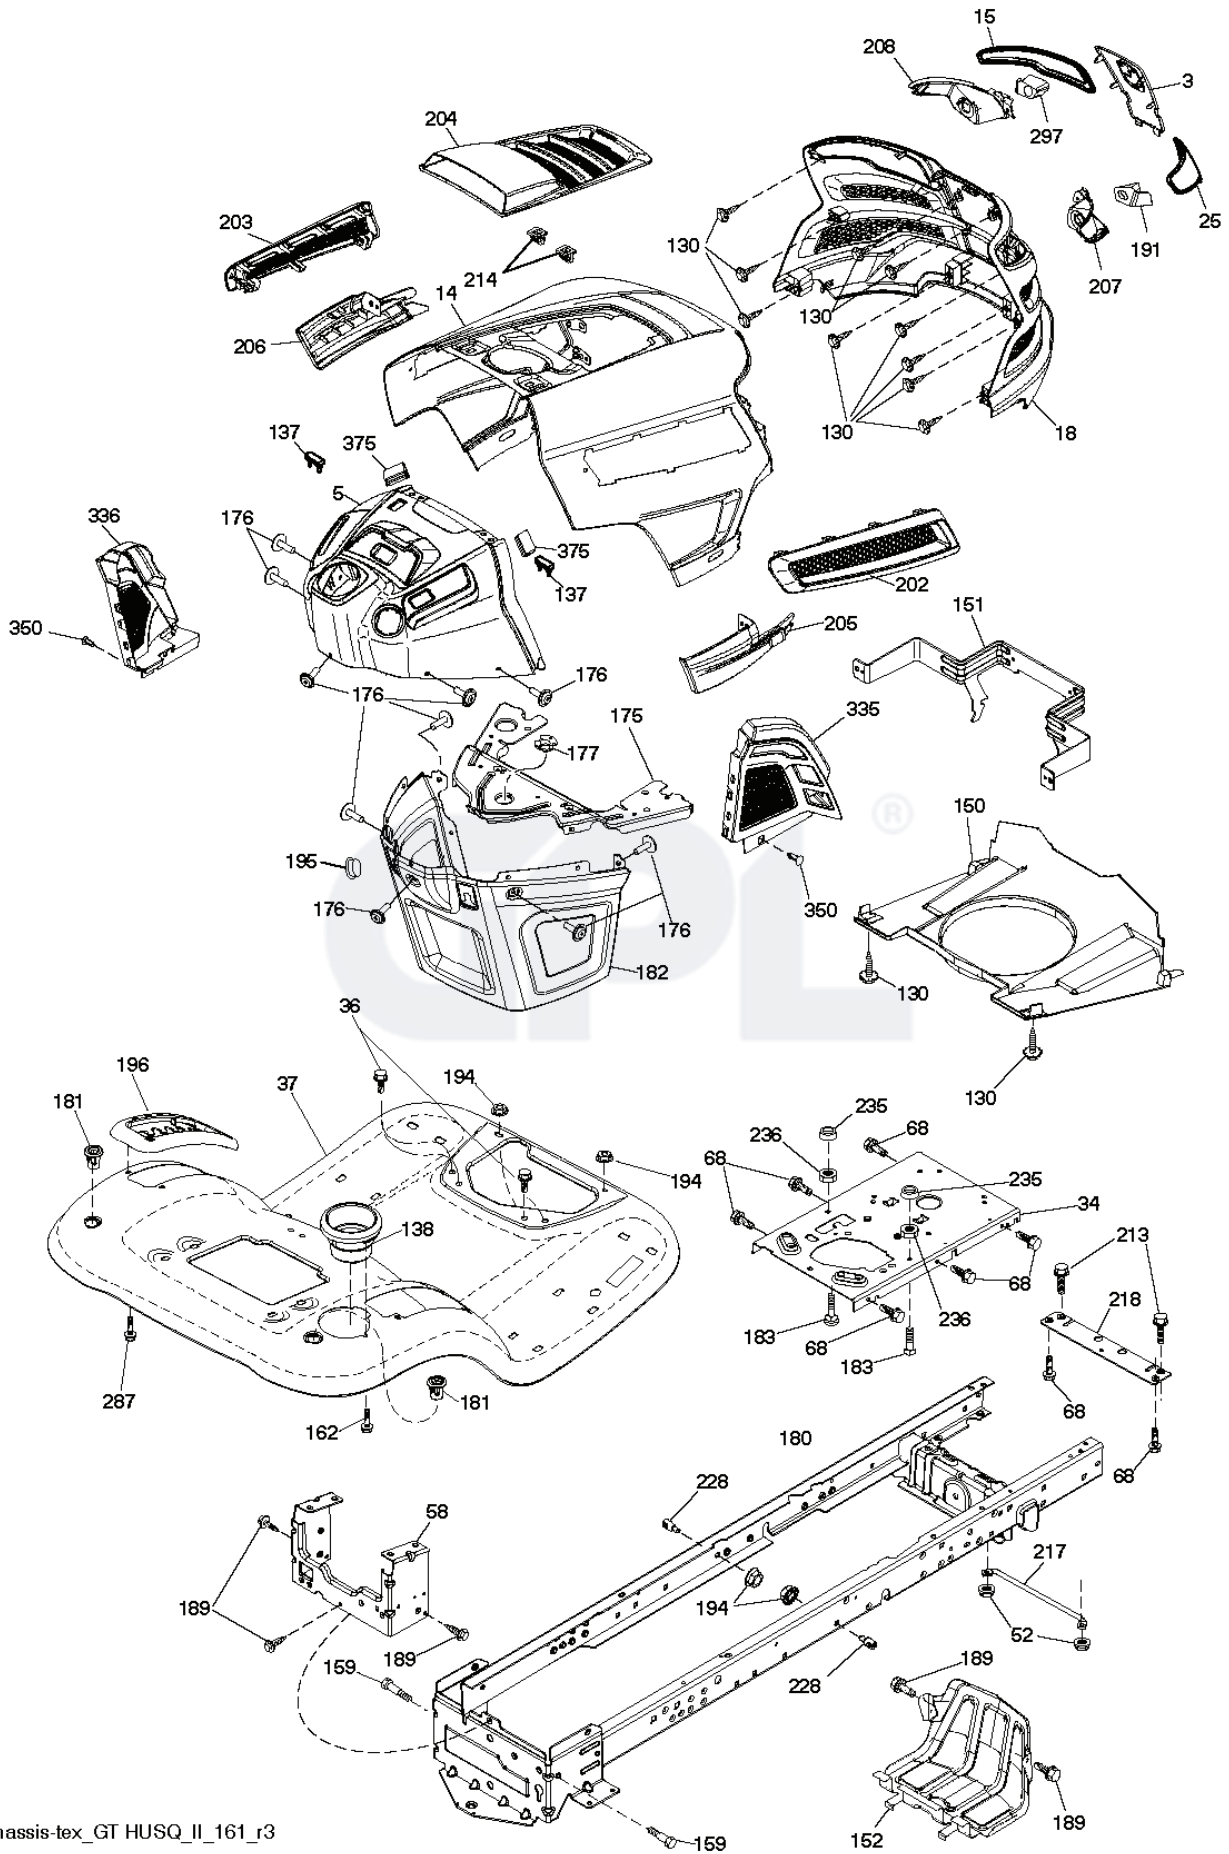

REF.	PART NO.	DESCRIPTION	REMARK	QTY.	KIT
3	532444481	LOGOTYPE		1	
5	532440860	DASH		1	
14	532441177	HOOD		1	
15	532439733	LENS	LH	1	
18	532440653	GRILLE		1	
25	532443385	LENS	RH	1	
34	580910801	CHASSIS		1	
36	817060512	SCREW		1	
37	532441206	FENDER		1	
52	873680500	NUT		1	
58	532412280	PLATE		1	
68	817490508	SCREW		1	
130	532416358	SCREW		1	
137	532407590	DAMPING PIECE		1	
138	532439747	HOLDER		1	
150	532439774	AIR DUCT		1	
151	532436670	BRACKET		1	
152	532439870	SHIELD		1	
159	817000612	SCREW		1	
162	532142432	SCREW		1	
175	532196304	SUPPORT		1	
176	532400776	SCREW		1	
177	532195228	BUSHING		1	
180	532415063	FRAME		1	
181	532439746	BUSHING		1	
182	532406859	DASH		1	
183	874520520	BOLT		1	
189	817000512	SCREW		1	
191	532437455	INSERT		1	
194	873900500	NUT		1	
195	532404137	TROU*RPLPAR 532401556428		1	
196	532439647	CONSOLE		1	
202	532439728	COVER	RH	1	
203	532439727	COVER	LH	1	
204	532435714	COVER		1	
205	532439730	SKIRT	RH	1	
206	532439729	SKIRT	LH	1	
207	532439734	CUP	RH	1	
208	532439735	CUP	LH	1	
213	874760512	BOLT		1	
214	532199145	CLIP		1	
217	532409167	ROD		1	
218	532196395	PLATE		1	
228	532195161	STUD		1	
235	532406129	SPACER		1	
236	873930500	NUT		1	
287	817600406	SCREW		1	
297	532437456	INSERT		1	
335	532448204	COVER		1	
336	532445309	COVER		1	
350	532445143	CLIP		1	
375	586908201	BUMPER		1