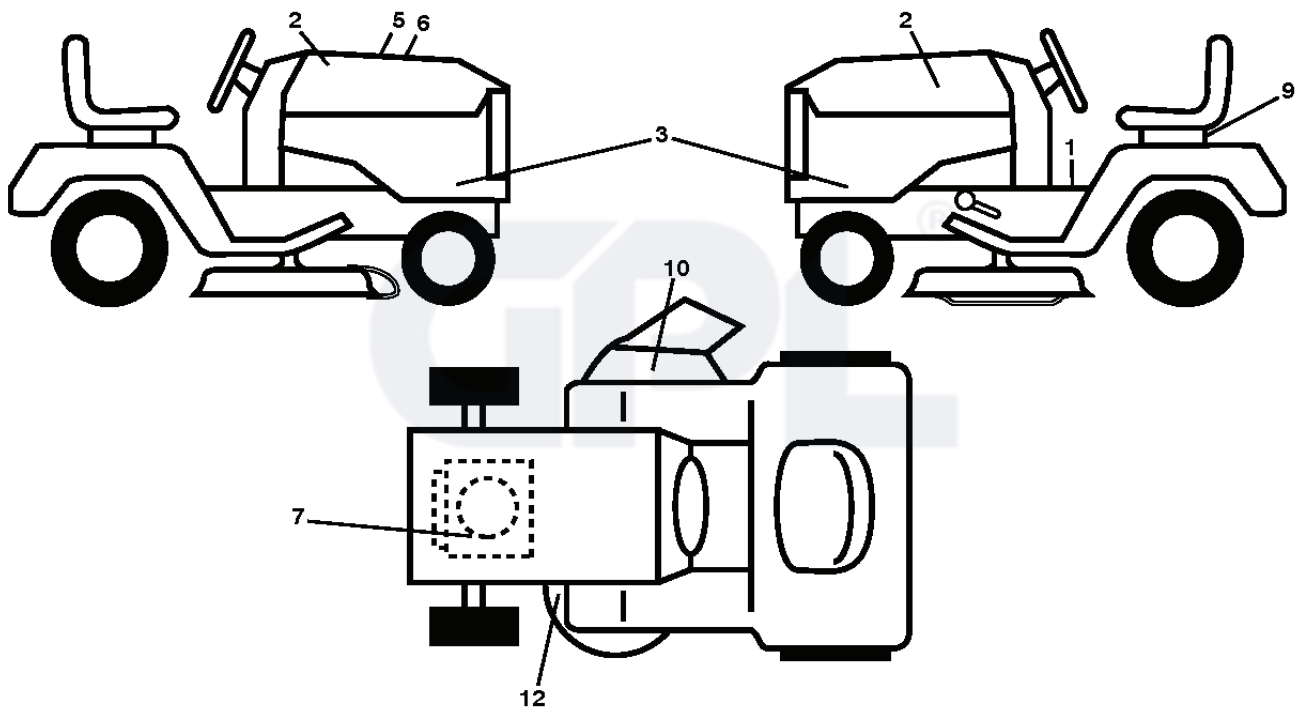

REF.	PART NO.	DESCRIPTION	REMARK	QTY.	KIT
1	581578901	DECAL		1	
2	581627301	DECAL		1	
3	501203801	DECAL		1	
5	532423829	DECAL		1	
6	501302101	DECAL		1	
7	585556901	DECAL		1	
9	532145005	DECAL		1	
10	584904601	DECAL		1	
12	581580001	DECAL		1	
	580885801	DECAL		1	
	581724801	DECAL	NOT SHOWN	1	
	532439681	PLATE	"NOT SHOWN, LH"	1	
	532439682	PAD	"NOT SHOWN, RH"	1	
	PART NO.		REMARK		KIT