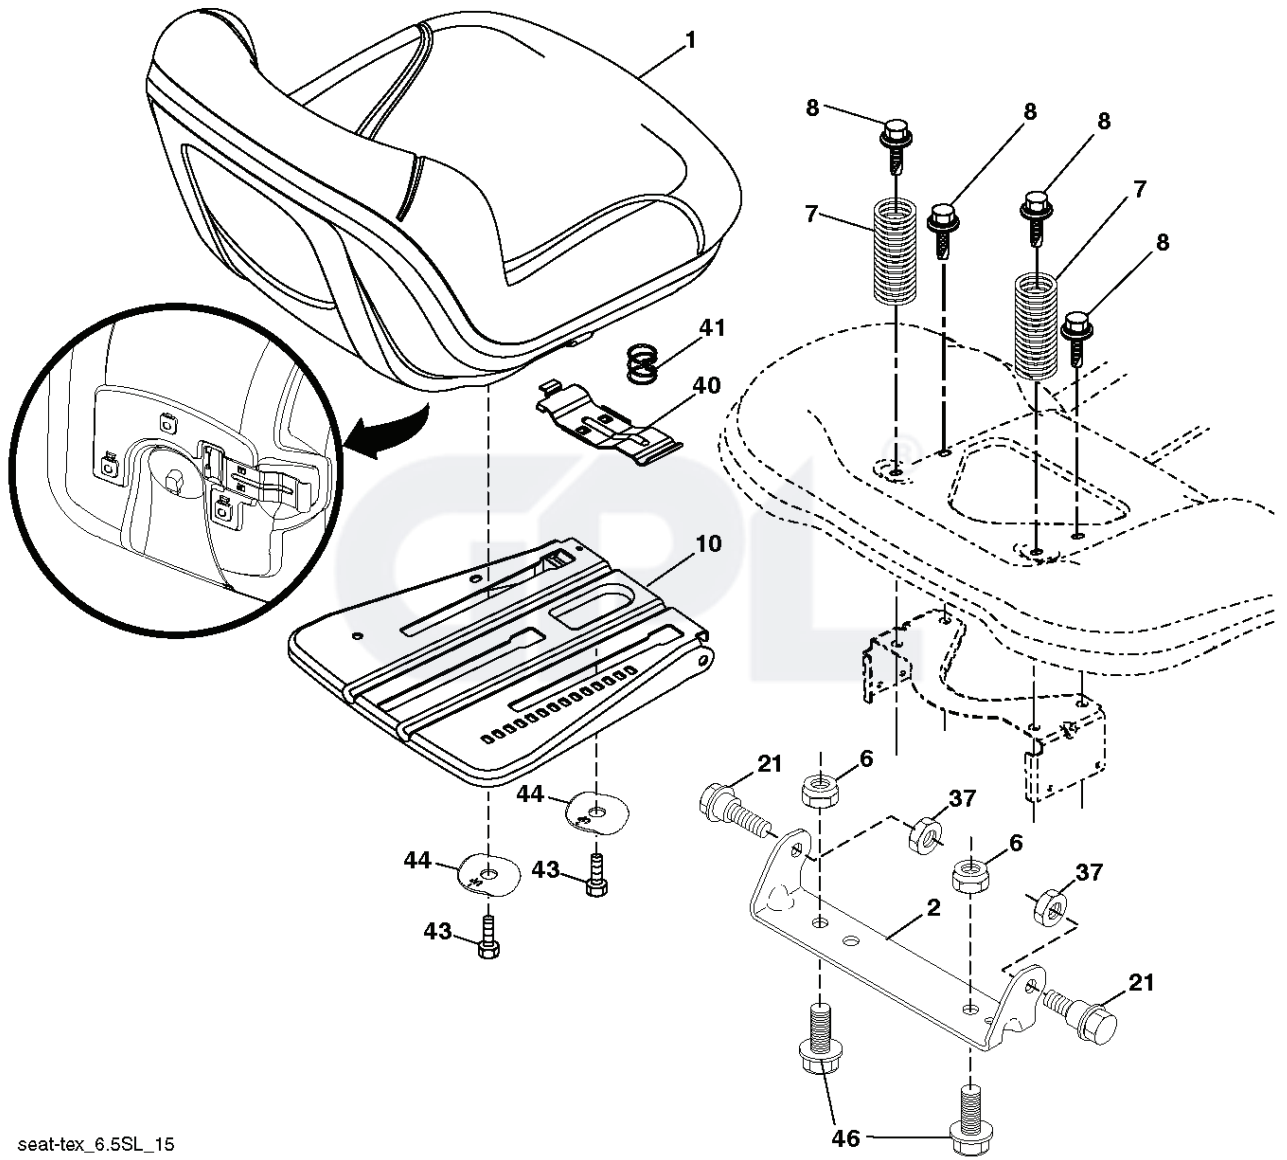

IGNITION SWITCH

POSITION	CIRCUIT	"MAKE"
OFF	M+G+A1	
RUN/OVERRIDE	B+A1	
RUN	B+A1	L+A2
START	B+S+A1	

CHASSIS HARNESS CONNECTOR (MATING SIDE)

DASH HARNESS CONNECTOR (MATING SIDE)

WIRING INSULATED CLIPS  
 NOTE: IF WIRING INSULATED CLIPS WERE REMOVED FOR SERVICING OF UNIT, THEY SHOULD BE RE-INSTALLED TO PROPERLY SECURE YOUR WIRING.

● NON-REMOVABLE CONNECTIONS

○ REMOVABLE CONNECTIONS

seat-tex\_6.5SL\_15

---

REF.	PART NO.	DESCRIPTION	REMARK	QTY.	KIT
1	532439822	SEAT		1	
2	532180166	BRACKET		1	
6	873800600	NUT		1	
7	589483501	SPRING		1	
8	532171877	BOLT		1	
10	587232002	PLATE		1	
21	587907801	BOLT		1	
37	873800500	LOCK NUT		1	
40	532439871	HANDLE		1	
41	532198200	SPRING		1	
43	874760612	BOLT		1	
44	501051801	WASHER		1	
46	588090401	BOLT		1	