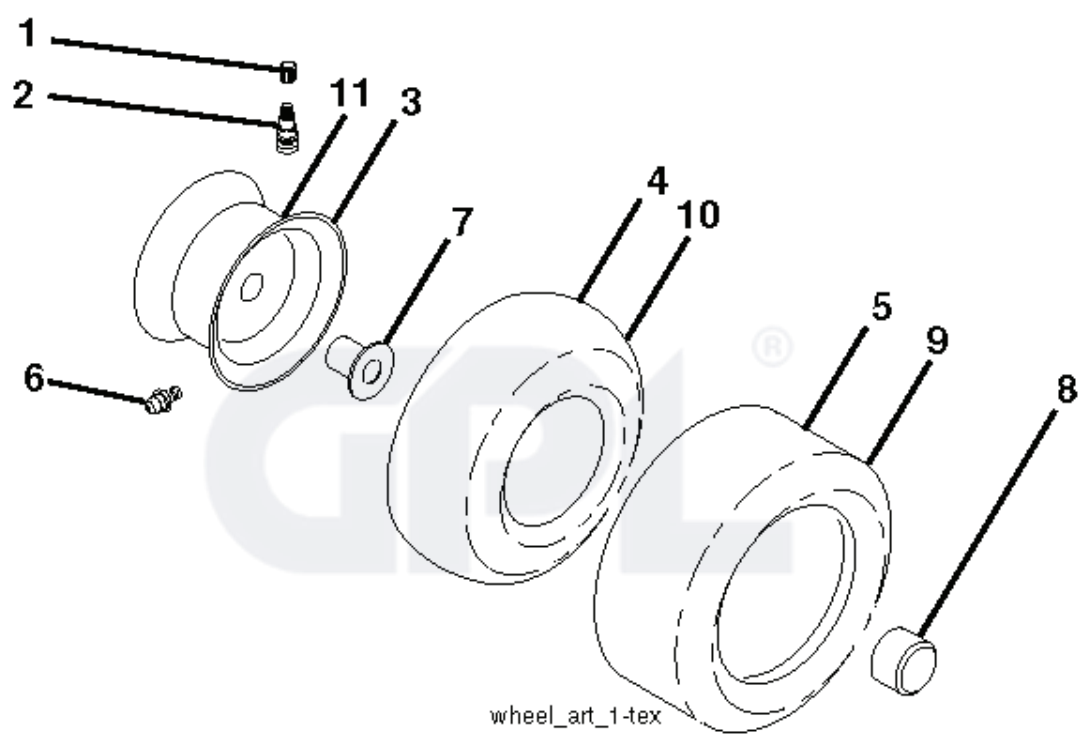

● NON-REMOVABLE CONNECTIONS

○ REMOVABLE CONNECTIONS

seat-tex\_6.5SL\_15

---

REF.	PART NO.	DESCRIPTION	REMARK	QTY.	KIT
1	532439822	SEAT		1	
2	532180166	BRACKET		1	
6	873800600	NUT		1	
7	589483501	SPRING		1	
8	532171877	BOLT		1	
10	587232002	PLATE		1	
21	587907801	BOLT		1	
37	873800500	LOCK NUT		1	
40	532439871	HANDLE		1	
41	532198200	SPRING		1	
43	874760612	BOLT		1	
44	501051801	WASHER		1	
46	588090401	BOLT		1	

GPL®

---

GPL<sup>®</sup>

REF.	PART NO.	DESCRIPTION	REMARK	QTY.	KIT
1	532439740	STEERING WHEEL		1	
2	532195968	SHAFT		1	
4	532403087	SPINDLE	LH	1	
5	532403088	SPINDLE	RH	1	
6	532124931	WASHER		1	
7	532121748	WASHER		1	
8	812000029	RETAINER RING		1	
9	532121232	HUB CAP		1	
13	532121749	WASHER		1	
14	539990118	WASHER		1	
15	873540600	NUT		1	
16	587016002	SHAFT		1	
19	532194729	PLATE		1	
21	586840201	ADAPTER		1	
22	585029802	BEARING		1	
26	532439743	HUB CAP		1	
27	819211616	WASHER		1	
28	817000612	SCREW		1	
35	532194732	PLATE		1	
45	819183812	WASHER		1	
50	873900600	NUT		1	
53	532188967	WASHER		1	
57	532407465	BRACKET		1	
58	532194747	BOLT		1	
59	532194748	WASHER		1	
60	873971000	NUT		1	
61	532194740	LINK	LH	1	
62	532194741	LINK	RH	1	
63	817000512	SCREW		1	
64	532199849	SPRING RETAINER		1	
66	871020748	BOLT		1	
67	532194737	BUSHING		1	
68	873900700	NUT		1	
69	532199162	WASHER		1	
70	585338801	BRACKET		1	
75	580683701	PINION		1	
76	580683601	SCREW		1	
122	532444962	CAP		1	

REF.	PART NO.	DESCRIPTION	REMARK	QTY.	KIT
1	532059192	CAP VALVE		1	
2	532065139	NIPPLE		1	
3	532138336	RIM	Front 6"	1	
4	532059904	HOSE	(Service Item Only)	1	
5	532106222	TIRE	Front 15" x 6.0"-6"	1	
6	532124957	FITTING	(Front Wheel Only)	1	
7	532124959	BEARING	(Front Wheel Only)	1	
8	532175039	HUB CAP		1	
9	532138468	TIRE	Rear 20" x 8"-8"	1	
10	532124926	HOSE	(Service Item Only)	1	
11	532138337	RIM SPROCKET	Rear 8"	1	
	532144334	SEALING FOAM		1	