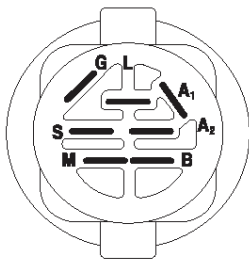

IGNITION SWITCH

POSITION	CIRCUIT	"MAKE"
OFF	M+G+A1	
RUN/OVERRIDE	B+A1	
RUN	B+A1	L+A2
START	B+S+A1	

WIRING INSULATED CLIPS
NOTE: IF WIRING INSULATED CLIPS WERE REMOVED FOR SERVICING OF UNIT, THEY SHOULD BE RE-INSTALLED TO PROPERLY SECURE YOUR WIRING.

● NON-REMOVABLE CONNECTIONS

○ REMOVABLE CONNECTIONS