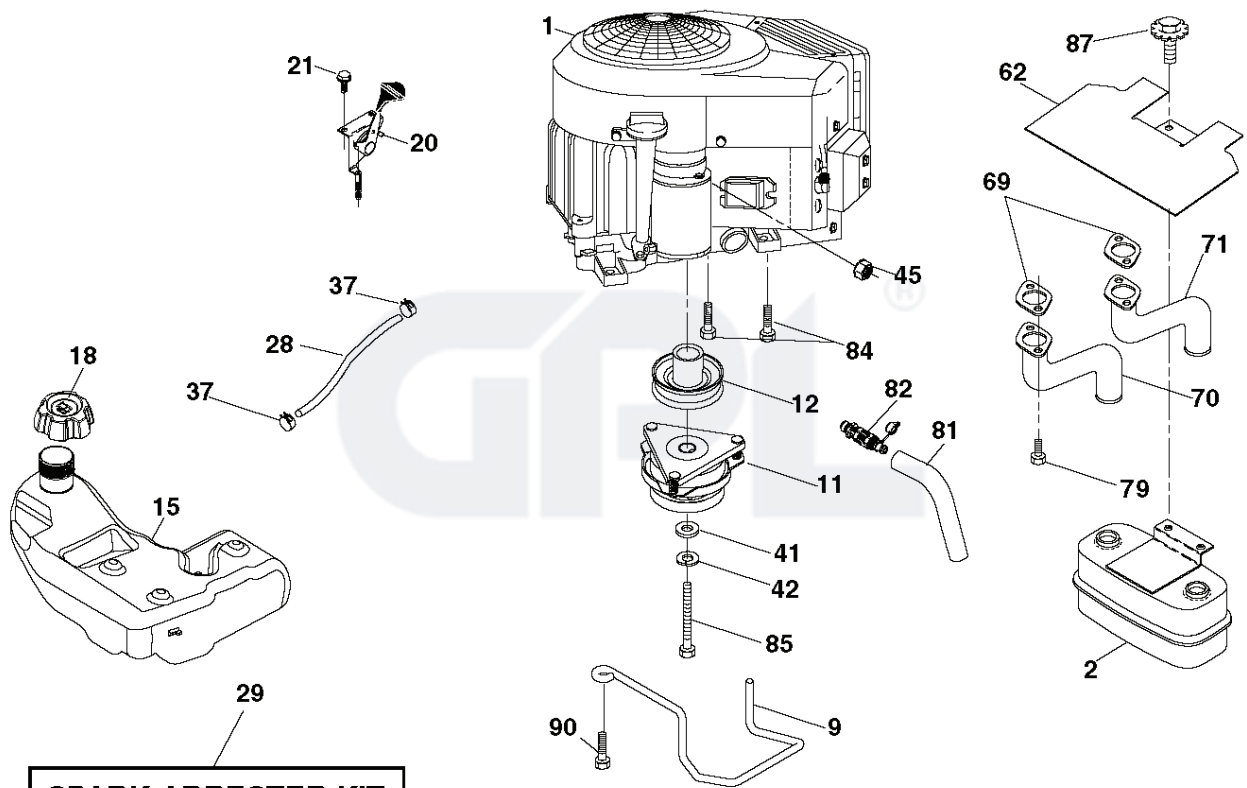

SPARK ARRESTER KIT

engine-tex_bs-2cyl_64

REF.	PART NO.	DESCRIPTION	REMARK	QTY.	KIT
1	000000000	W/O DESCRIPTION	ENGINE B&S MODEL NO. 445577-2187-G1 (438201)	1	
2	532149723	MUFFLER		1	
9	532194320	BELT GUIDE		1	
11	532400008	CLUTCH		1	
12	532405097	PULLEY		1	
15	532438080	FUEL TANK		1	
18	532439208	HUB CAP		1	
20	532423502	CONTROL		1	
21	532416358	SCREW		1	
28	532401135	LINE.FUEL.64'REAR.EMIS		1	
29	532137180	SPARK ARRESTER KIT		1	
37	532123487	HOSE CLAMP		1	
41	532126197	WASHER		1	
42	810040700	WASHER		1	
45	873510400	NUT		1	
62	532434017	SHIELD		1	
69	532165391	GASKET		1	
70	581881101	TUBE	LH	1	
71	581881001	TUBE	RH	1	
79	532183906	SCREW		1	
81	532148456	TUBE		1	
82	532428287	PLUG		1	
84	817060620	SCREW		1	
85	532173937	BOLT		1	
87	532171877	BOLT		1	
90	817000616	SCREW		1