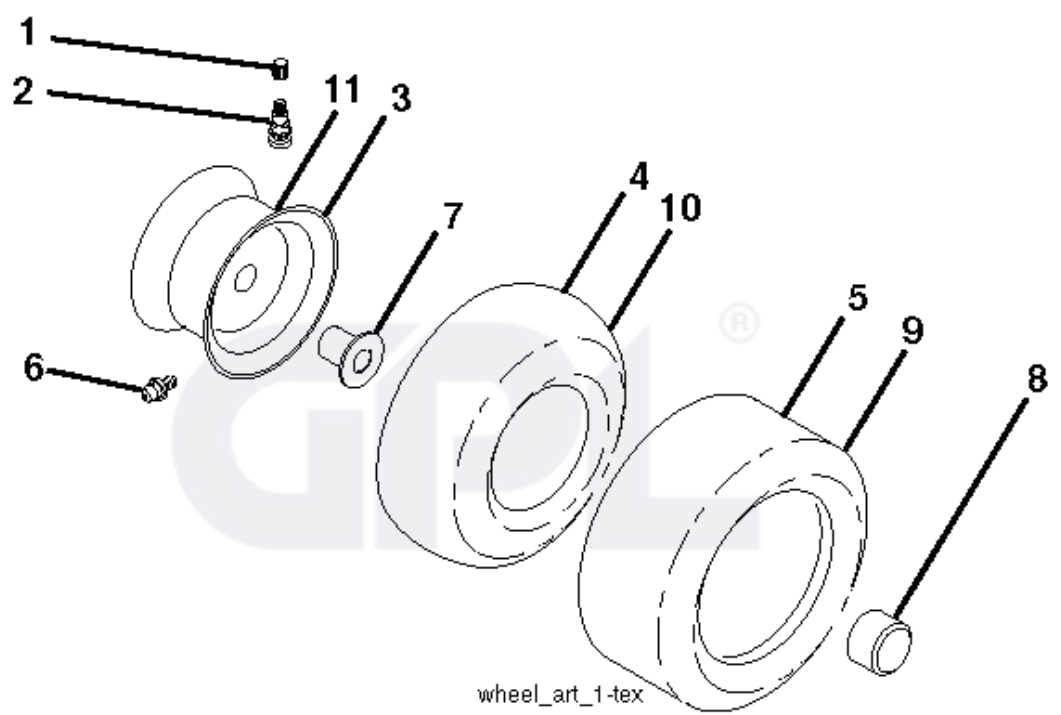

REF.	PART NO.	DESCRIPTION	REMARK	QTY.	KIT
1	532059192	CAP VALVE		1	
2	532065139	NIPPLE		1	
3	532138336	RIM	Front	1	
4	532059904	HOSE	Front (Service Item Only)	1	
5	532106222	TIRE	Front	1	
6	532124957	FITTING	Front Wheel Only	1	
7	532124959	BEARING	Front Wheel Only	1	
8	532175039	HUB CAP	Front Wheel Only	1	
9	532138468	TIRE	Rear	1	
10	532124926	HOSE	Rear (Service Item Only)	1	
11	532138337	RIM SPROCKET	Rear	1	
--	532144334	SEALING FOAM		1	
	PART NO.		REMARK		KIT