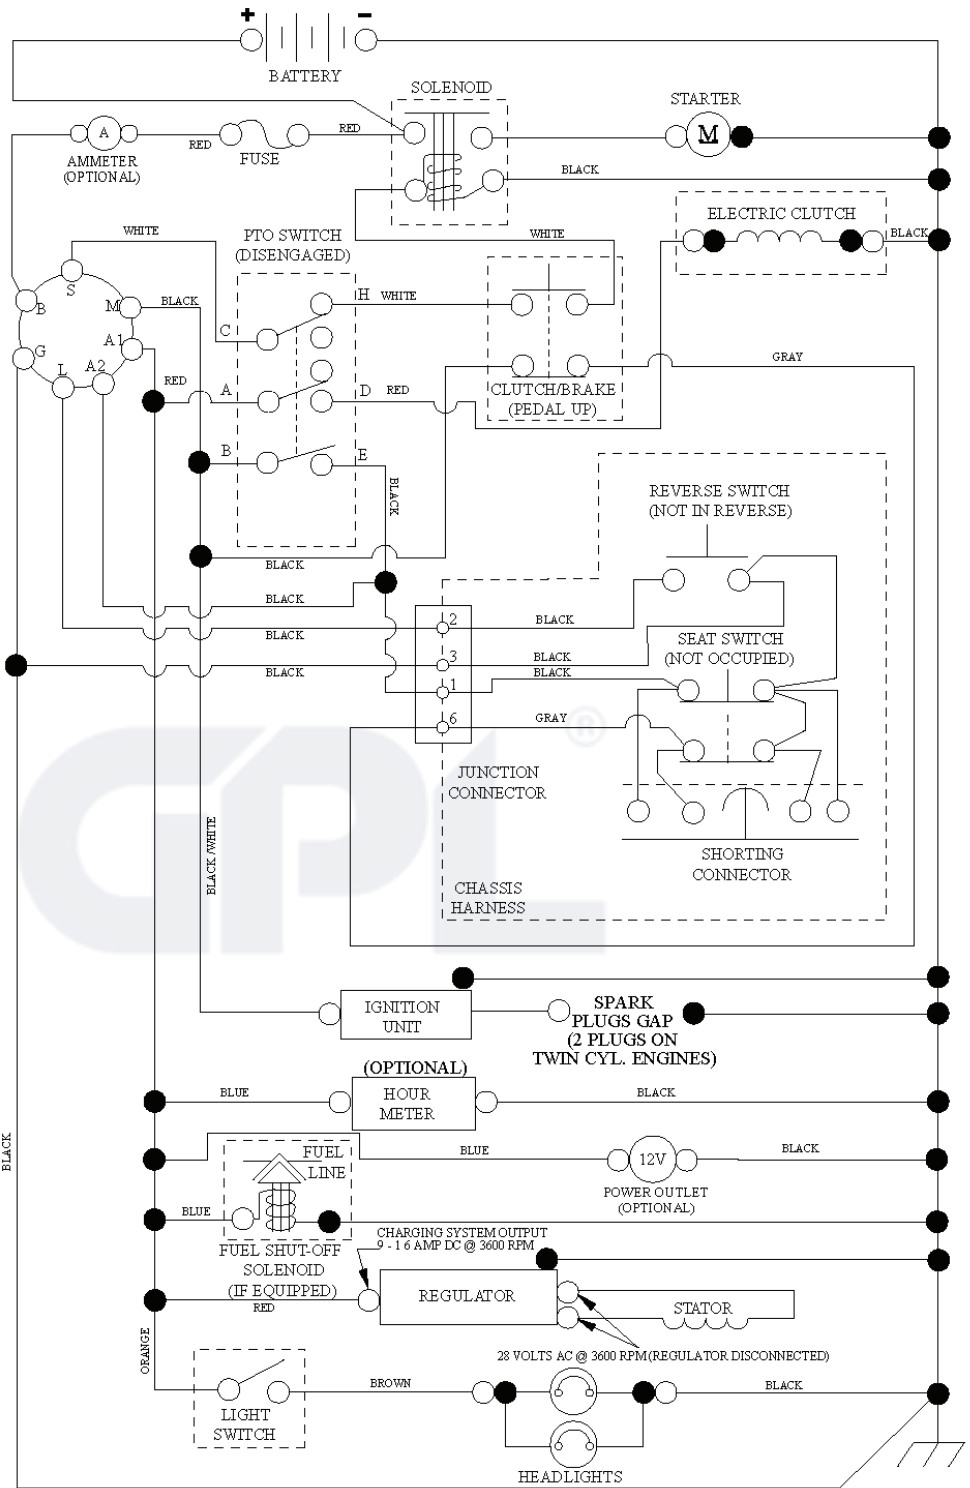

POSITION	CIRCUIT	"MAKE"
OFF	M+G+A1	
RUN/OVERRIDE	B+A1	
RUN	B+A1	L+A2
START	B + S + A1	

WIRING INSULATED CLIPS
NOTE: IF WIRING INSULATED
CLIPS WERE REMOVED FOR
SERVICING OF UNIT, THEY
SHOULD BE RE-INSTALLED TO
PROPERLY SECURE YOUR
WIRING.

●
NON-REMOVABLE
CONNECTIONS

○
REMOVABLE
CONNECTIONS