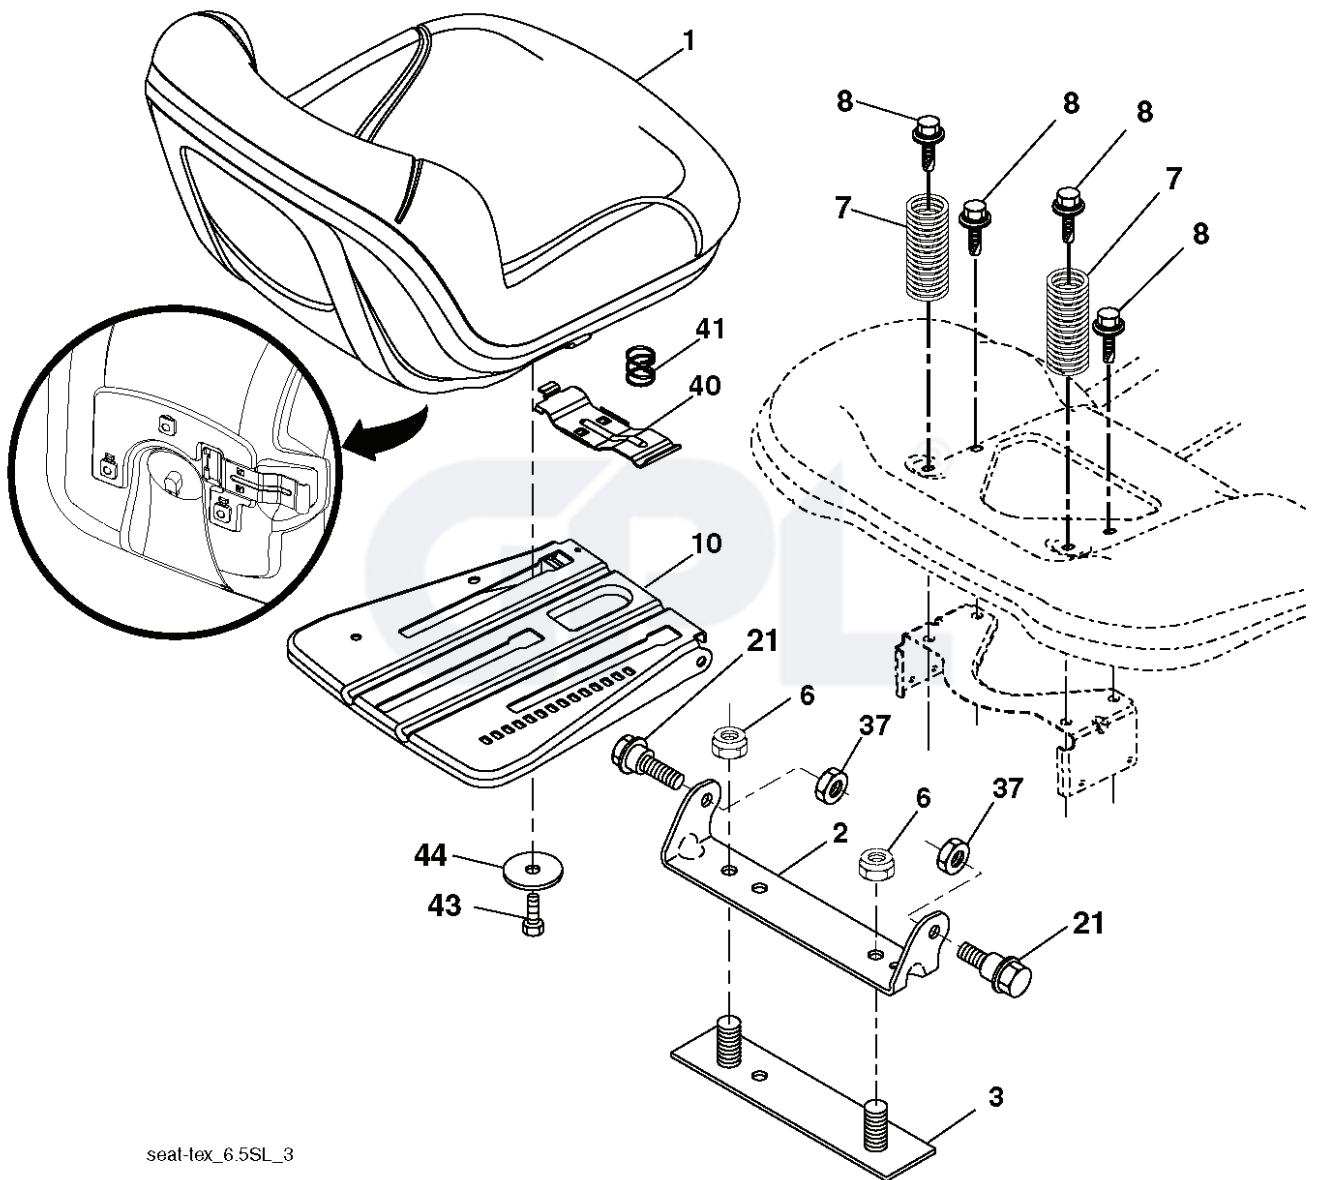

REF.	PART NO.	DESCRIPTION	REMARK	QTY.	KIT
2	532422027	SHAFT		1	
3	532195231	LEVER	RH	1	
7	532411555	GRIP		1	
10	532196314	SPRING		1	
87	532194209	SPRING		1	
88	532410710	SPRING		1	
89	819191912	WASHER		1	
90	532194208	PIN		1	
91	532195181	LINK		1	
97	817000612	SCREW		1	
98	532195264	LINK		1	

PTO SWITCH
(MATING SIDE)

IGNITION SWITCH

POSITION	CIRCUIT	"MAKE"
OFF	M+G+A1	
RUN/OVERRIDE	B+A1	
RUN	B+A1	L+A2
START	B + S + A1	

CHASSIS HARNESS
CONNECTOR
(MATING SIDE)

DASH HARNESS
CONNECTOR

WIRING INSULATED CLIPS
NOTE: IF WIRING INSULATED
CLIPS WERE REMOVED FOR
SERVICING OF UNIT, THEY
SHOULD BE RE-INSTALLED TO
PROPERLY SECURE YOUR
WIRING.

●
NON-REMOVABLE
CONNECTIONS

○
REMOVABLE
CONNECTIONS

seat-lex_6.5SL_3

REF.	PART NO.	DESCRIPTION	REMARK	QTY.	KIT
1	532424068	SEAT		1	
2	532180166	BRACKET		1	
3	532140675	STRAP		1	
6	873800600	NUT		1	
7	532124181	SPRING		1	
8	532171877	BOLT		1	
10	532196977	PLATE		1	
21	532171852	BOLT		1	
37	873800500	LOCK NUT		1	
40	532197661	HANDLE		1	
41	532198200	SPRING		1	
43	874760612	BOLT		1	
44	819133812	WASHER		1	