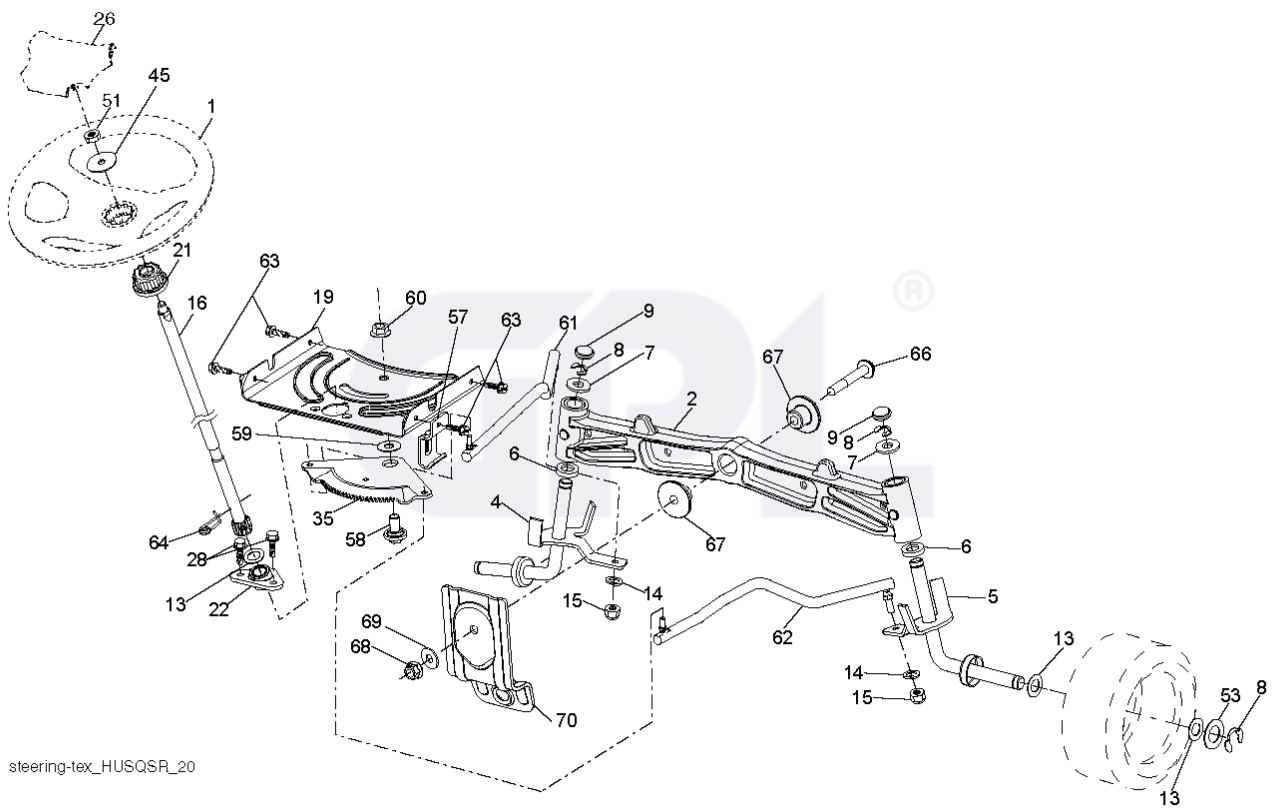

REF.	PART NO.	DESCRIPTION	REMARK	QTY.	KIT
2	532422027	SHAFT		1	
3	532195231	LEVER	RH	1	
7	532411555	GRIP		1	
10	532196314	SPRING		1	
87	532194209	SPRING		1	
88	532410710	SPRING		1	
89	819191912	WASHER		1	
90	532194208	PIN		1	
91	532195181	LINK		1	
97	817000612	SCREW		1	
98	532195264	LINK		1	

PTO SWITCH
(MATING SIDE)

IGNITION SWITCH

POSITION	CIRCUIT	"MAKE"
OFF	M+G+A1	
RUN/OVERRIDE	B+A1	
RUN	B+A1	L+A2
START	B + S + A1	

CHASSIS HARNESS
CONNECTOR
(MATING SIDE)

DASH HARNESS
CONNECTOR

WIRING INSULATED CLIPS
NOTE: IF WIRING INSULATED
CLIPS WERE REMOVED FOR
SERVICING OF UNIT, THEY
SHOULD BE RE-INSTALLED TO
PROPERLY SECURE YOUR
WIRING.

●
NON-REMOVABLE
CONNECTIONS

○
REMOVABLE
CONNECTIONS

seat-lex_6.5SL_3

REF.	PART NO.	DESCRIPTION	REMARK	QTY.	KIT
1	532424068	SEAT		1	
2	532180166	BRACKET		1	
3	532140675	STRAP		1	
6	873800600	NUT		1	
7	532124181	SPRING		1	
8	532171877	BOLT		1	
10	532196977	PLATE		1	
21	532171852	BOLT		1	
37	873800500	LOCK NUT		1	
40	532197661	HANDLE		1	
41	532198200	SPRING		1	
43	874760612	BOLT		1	
44	819133812	WASHER		1	

steering-tex_HUSQSR_20

REF.	PART NO.	DESCRIPTION	REMARK	QTY.	KIT
1	532439740	STEERING WHEEL		1	
2	532195968	SHAFT		1	
4	532403087	SPINDLE	LH	1	
5	532403088	SPINDLE	RH	1	
6	532124931	WASHER		1	
7	532121748	WASHER		1	
8	812000029	RETAINER RING		1	
9	532121232	HUB CAP		1	
13	532121749	WASHER		1	
14	810040600	WASHER		1	
15	873540600	NUT		1	
16	532408219	SHAFT		1	
19	532194729	PLATE		1	
21	532186737	ADAPTER		1	
22	532420537	SUPPORT		1	
26	532439743	HUB CAP		1	
28	817000612	SCREW		1	
35	532194732	PLATE		1	
45	819183812	WASHER		1	
51	873940800	NUT		1	
53	532188967	WASHER		1	
57	532197246	BRACKET		1	
58	532194747	BOLT		1	
59	532194748	WASHER		1	
60	873971000	NUT		1	
61	532194740	LINK		1	
62	532194741	LINK		1	
63	817000512	SCREW		1	
64	532199849	SPRING RETAINER		1	
66	871020748	BOLT		1	
67	532194737	BUSHING		1	
68	873900700	NUT		1	
69	532199162	WASHER		1	
70	532196197	BRACKET		1	