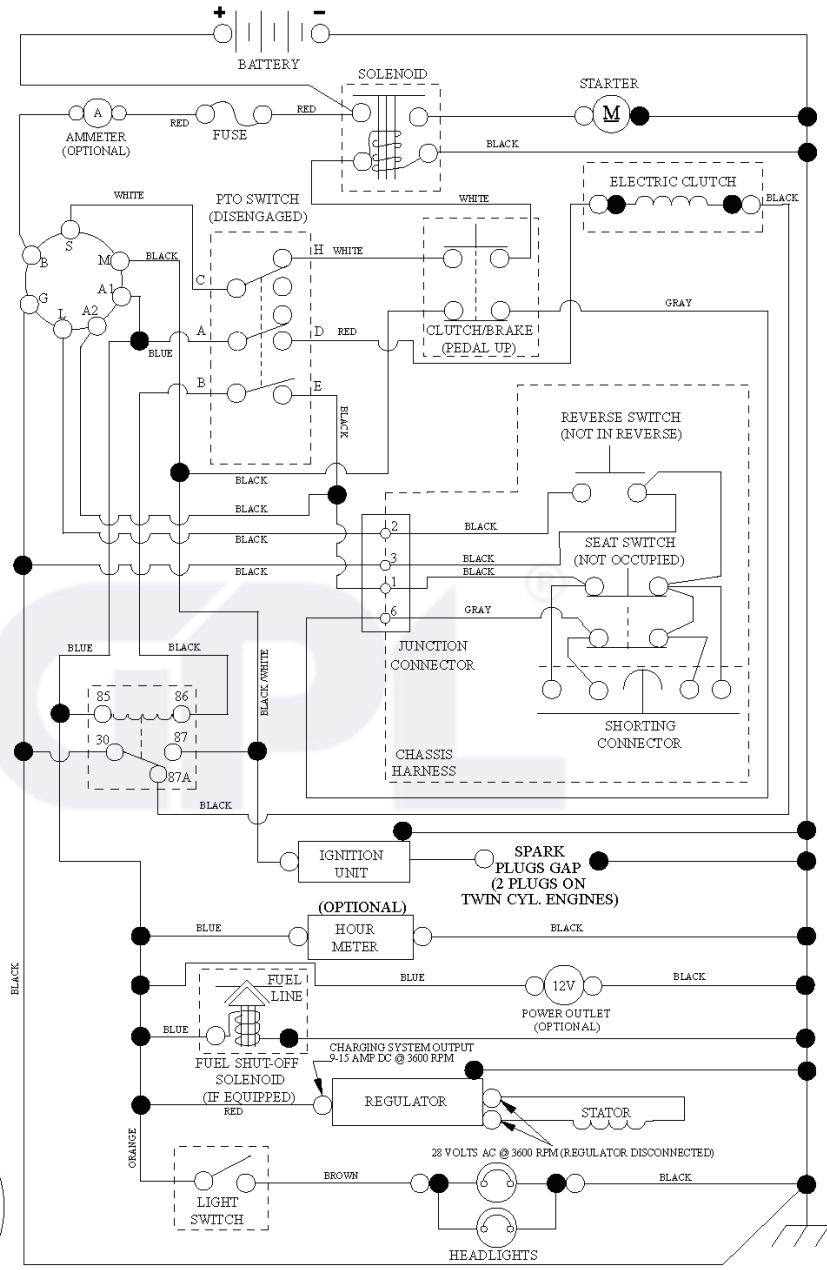

TRACTOR -- MODEL NUMBER YTH2348 (289560)

SCHEMATIC

SCH13

POSITION	CIRCUIT	"MAKE"
OFF	M+G+A1	
RUN/OVERRIDE	B+A1	
RUN	B+A1	L+A2
START	B + S + A1	

WIRING INSULATED CLIPS
NOTE: IF WIRING INSULATED CLIPS WERE REMOVED FOR SERVICING OF UNIT, THEY SHOULD BE RE-INSTALLED TO PROPERLY SECURE YOUR WIRING.