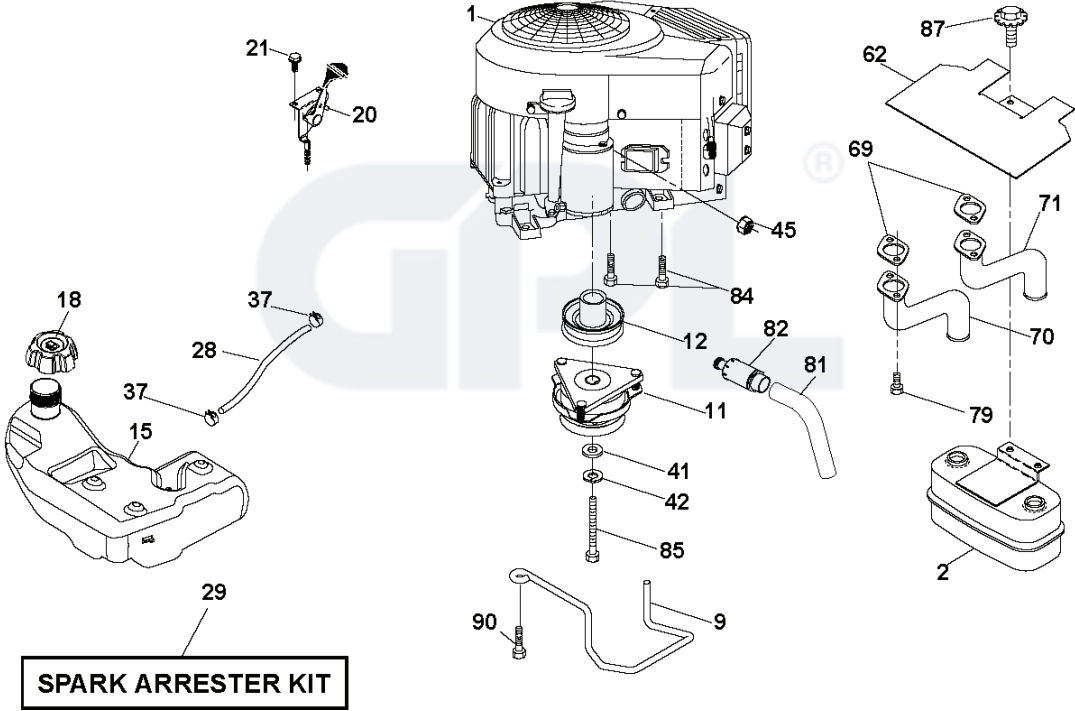

TRACTOR -- MODEL NUMBER YTH2348 (289560)

ENGINE

SPARK ARRESTER KIT

REF.	PART NO.	DESCRIPTION	REMARK	QTY.	KIT
2	532149723	MUFFLER		1	
9	532194320	BELT GUIDE		1	
11	532400008	CLUTCH		1	
12	532405097	PULLEY		1	
15	532400021	FUEL TANK		1	
18	532194267	FUEL CAP		1	
20	532423502	CONTROL		1	
21	532416358	SCREW		1	
28	532401135	LINE.FUEL.64"REAR.EMIS		1	
29	532137180	SPARK ARRESTER KIT		1	
37	532123487	HOSE CLAMP		1	
41	532126197	WASHER		1	
42	810040700	WASHER		1	
45	873510400	NUT		1	
62	532146629	HEAT SHIELD		1	
69	532165391	GASKET		1	
70	532159955	TUBE	LH	1	
71	532160589	TUBE	RH	1	
79	532183906	SCREW		1	
81	532148456	TUBE		1	
82	532181654	PLUG		1	
84	817060620	SCREW		1	
85	532173937	BOLT		1	
87	532171877	BOLT		1	
90	817000616	SCREW		1	
1	000000000	W/O DESCRIPTION	B&S Model No. 445577. For engine service and replacement parts, call: Briggs & Stratton 1-800-233-3723	1