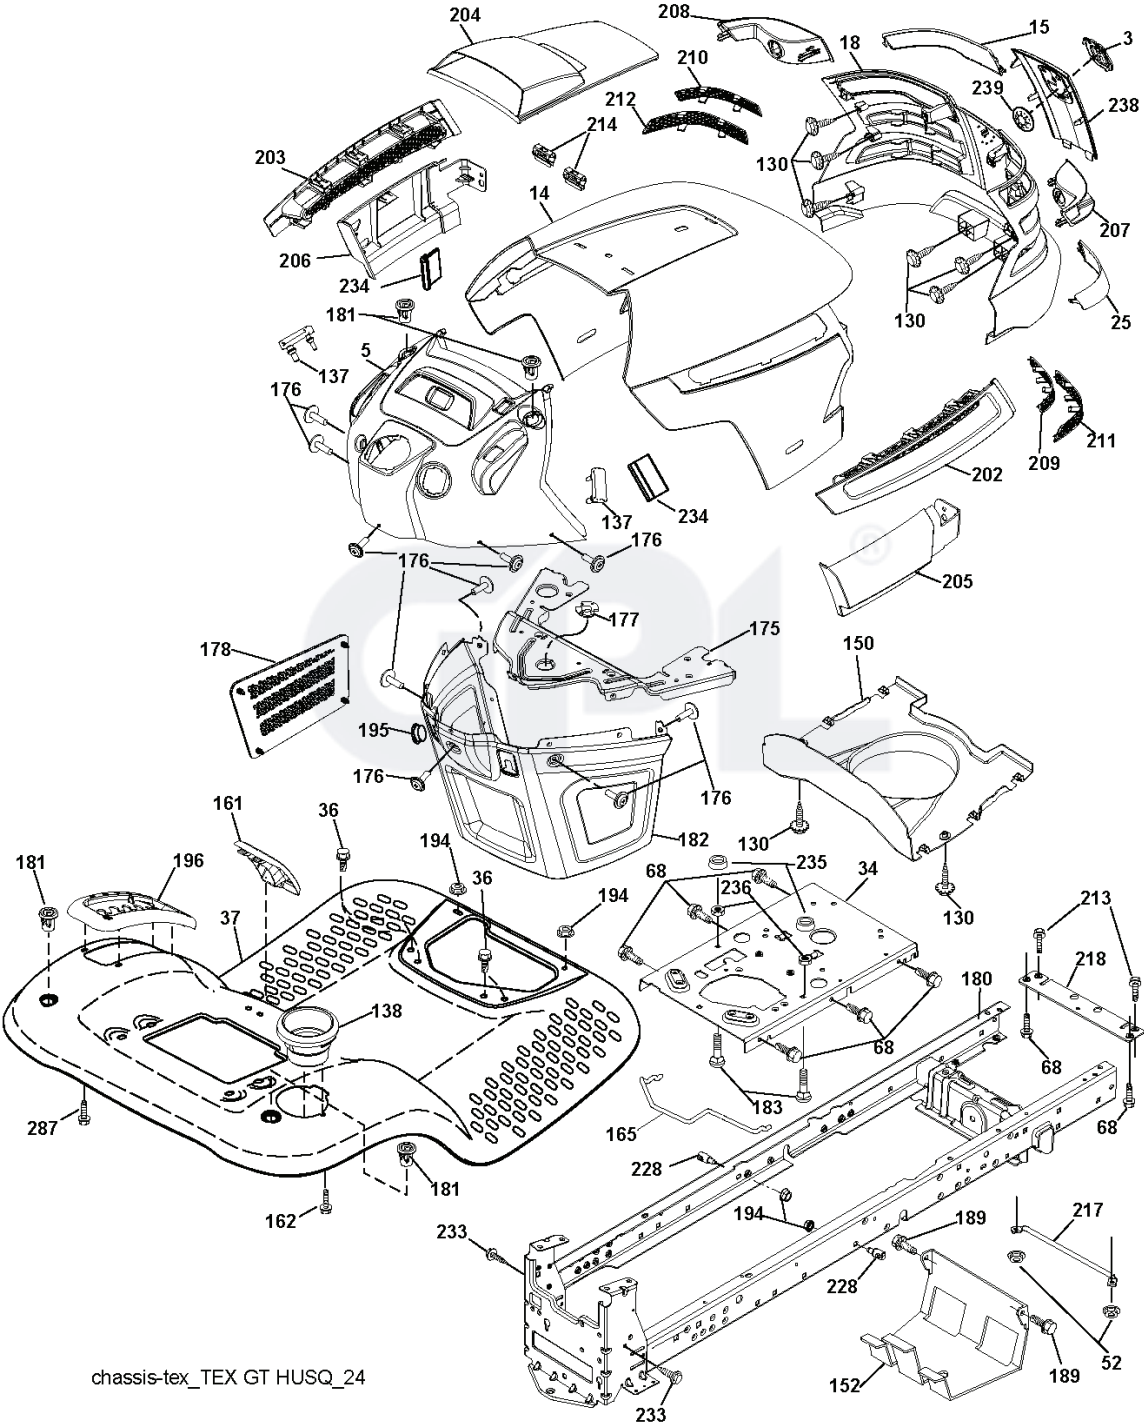

TRACTOR -- MODEL NUMBER YTH2348 (289560)

CHASSIS

chassis-tex_TEX GT HUSQ_24

REF.	PART NO.	DESCRIPTION	REMARK	QTY.	KIT
3	532405012	LOGOTYPE		1	
5	532408700	DASH		1	
14	532411046	HOOD		1	
15	532198907	LENS	LH	1	
18	532408607	FRONT COVER		1	
25	532198906	LENS	RH	1	
34	532196125	PLATE		1	
36	817060512	SCREW		1	
37	532418673	FENDER		1	
52	873680500	NUT		1	
68	817490508	SCREW		1	
130	532416358	SCREW		1	
137	532407590	DAMPING PIECE		1	
138	532402954	HOLDER		1	
150	532198512	BRACKET		1	
152	532199535	SHIELD		1	
161	532409627	CONSOLE		1	
162	532142432	SCREW		1	
165	532196826	BRACKET		1	
175	532196304	SUPPORT		1	
176	532400776	SCREW		1	
177	532195227	BUSHING		1	
178	532199782	NET		1	
180	532195457	CHASSIS		1	
181	532403025	BUSHING		1	
182	532406859	DASH		1	
183	874780520	BOLT		1	
189	817000512	SCREW		1	
194	873900500	NUT		1	
195	532404137	TROU*RPLPAR 532401556428		1	
196	532414580	CONSOLE		1	
202	532403048	LIST	RH	1	
203	532403076	LIST	LH	1	
204	532416613	COVER		1	
205	532401709	LIST	RH	1	
206	532401711	LIST	LH	1	
207	532197198	LENS	RH	1	
208	532197199	LENS	LH	1	
209	532199130	INSERT	RH	1	
210	532199131	INSERT	LH	1	
211	532199132	INSERT	RH	1	
212	532199133	INSERT	LH	1	
213	874760512	BOLT		1	
214	532199145	CLIP		1	
217	532409167	ROD		1	
218	532196395	PLATE		1	
228	532195161	STUD		1	
233	532196539	BOLT		1	
234	532404742	DAMPING PIECE		1	
235	532406129	SPACER		1	
236	873930500	NUT		1	
238	532408606	PLATE		1	
287	817600406	SCREW		1