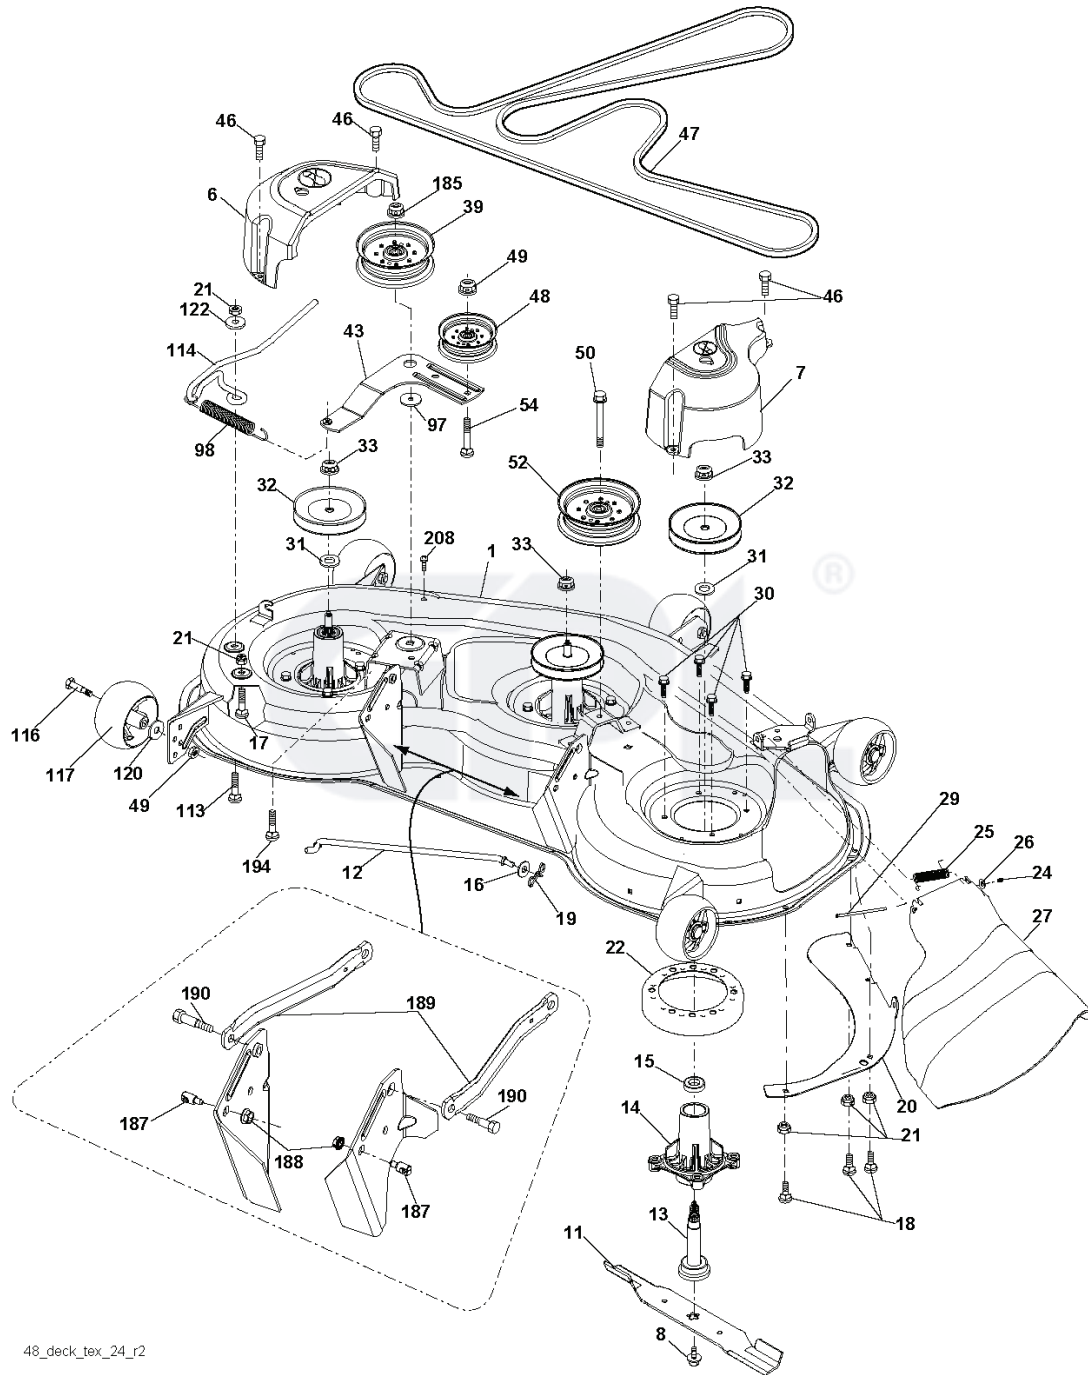

TRACTOR -- MODEL NUMBER YTH2348 (289560)

MOWER DECK

48_deck_tex_24_r2

REF.	PART NO.	DESCRIPTION	REMARK	QTY.	KIT
1	532403582	DECK SHELL		1	
6	532197248	MANDREL COVER(L.H.)	LH	1	
7	532199102	MANDREL COVER(R.H.)	RH	1	
8	532193003	SCREW		1	
11	532180054	BLADE		1	
11	532173921	BLADE		1	
12	532404851	ROD		1	
13	532187291	SHAFT		1	
14	532187281	BEARING HOUSING		1	
15	532110485	BEARING		1	
16	819131312	WASHER		1	
17	872110505	BOLT		1	
18	872140505	BOLT		1	
19	532194208	PIN		1	
20	532174378	BAFFLE		1	
21	873680500	NUT		1	
22	532174493	STRIPPER. MANDREL BLACK		1	
24	532105304	HUB CAP		1	
25	532178102	SPRING		1	
26	532110452	NUT		1	
27	532181707	SHIELD		1	
29	532131491	SHAFT		1	
30	532173984	SCREW		1	
31	532426210	SPACER		1	
32	532153532	PULLEY		1	
33	532400234	NUT		1	
39	532197380	PULLEY		1	
43	532196065	ARM		1	
46	532137729	SCREW		1	
47	532197242	BELT		1	
48	532197379	PULLEY		1	
49	873900600	NUT		1	
50	817490636	SCREW		1	
52	532193197	PULLEY		1	
54	872110612	BOLT		1	
97	532178515	WASHER		1	
98	532196105	SPRING		1	
113	872110508	BOLT		1	
114	532197451	TIGE DE TENSION		1	
116	532193406	BOLT		1	
117	532174873	WHEEL		1	
120	819132012	WASHER		1	
122	532187557	BUSHING		1	
185	873900700	NUT		1	
187	532195161	STUD		1	
188	873900500	NUT		1	
189	532195185	ARM		1	
190	532196539	BOLT		1	
194	872140716	BOLT		1	
208	817670608	SCREW		1