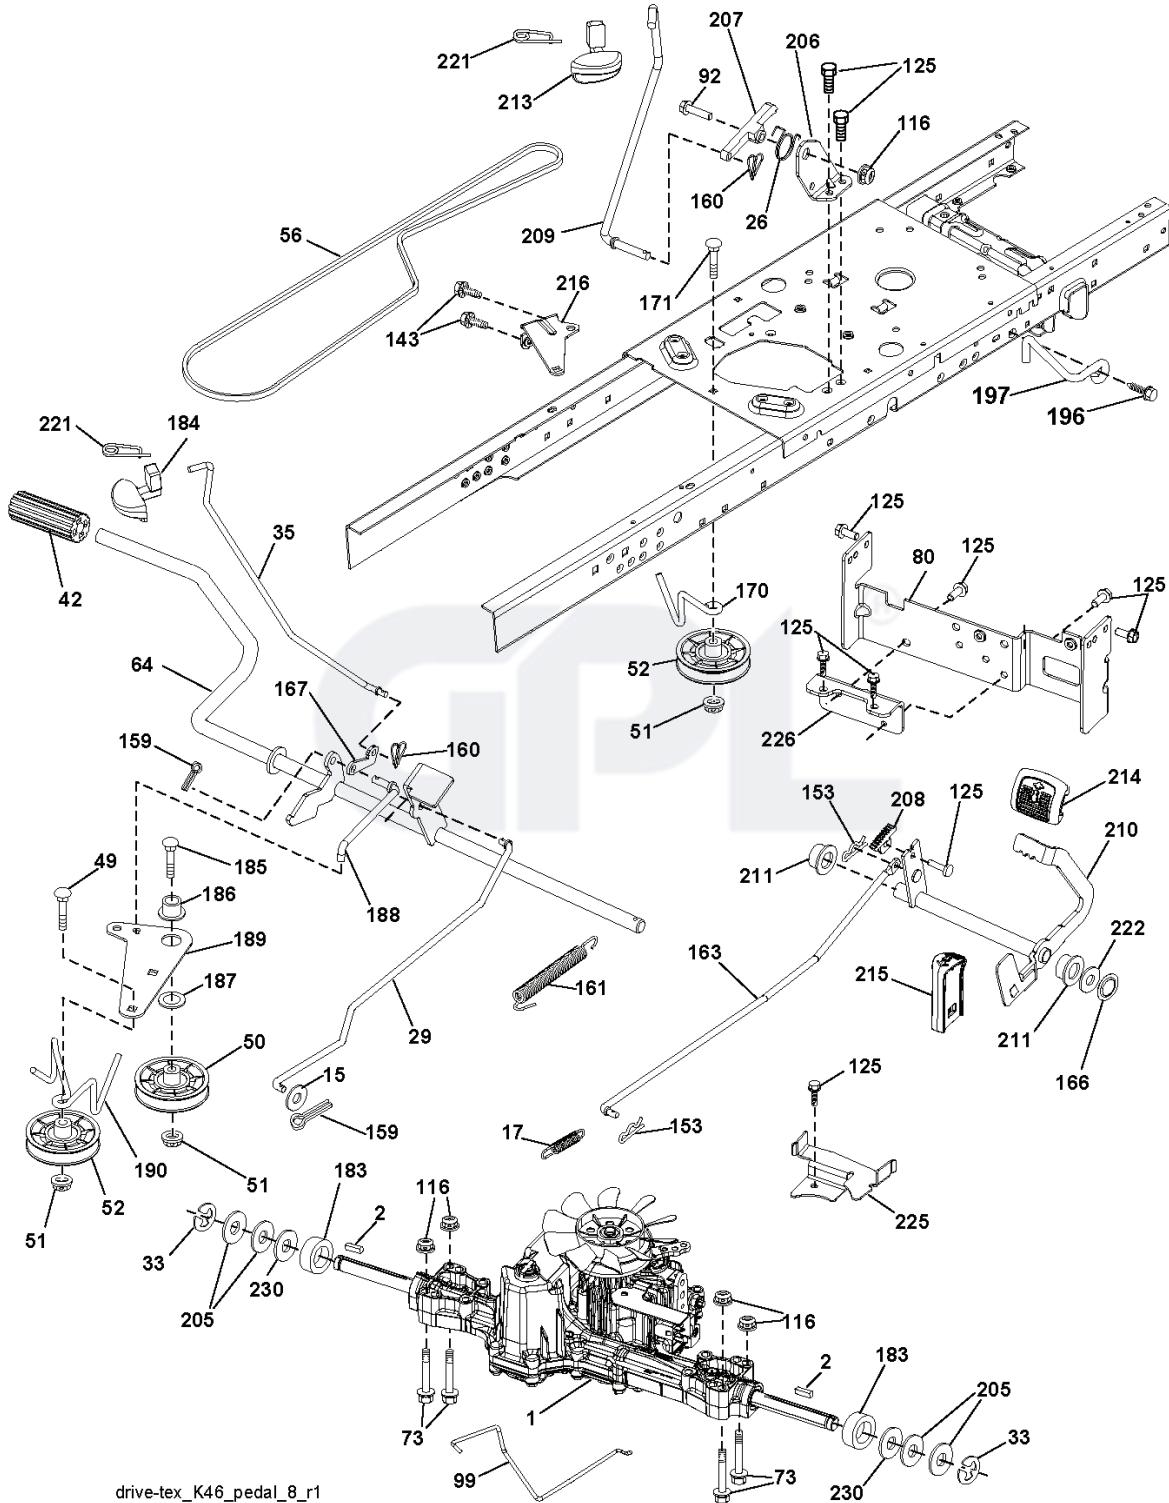

TRACTOR -- MODEL NUMBER YTH2348 (289560)

DRIVE

drive-tex_K46_pedal_8_r1

REF.	PART NO.	DESCRIPTION	REMARK	QTY.	KIT
1	532426120	TRANSAXLE		1	
2	532123583	KEY		1	
15	819131316	WASHER		1	
17	532413678	SRPING.BRAKE.K46.GREEN*SUBS/2*		1	
26	532199679	SPRING		1	
29	532403806	ROD		1	
33	812000001	RETAINER RING		1	
35	532199591	ROD		1	
42	532124872	PEDAL RUBBER		1	
49	872110614	BOLT		1	
50	532194327	PULLEY		1	
51	873900600	NUT		1	
52	532194326	PULLEY		1	
56	532130969	BELT		1	
64	532197865	SHAFT		1	
73	874490544	SCREW		1	
80	532410024	STRAP TORQUE		1	
92	874760520	BOLT		1	
99	532415742	ROD		1	
116	873900500	NUT		1	
125	817000512	SCREW		1	
143	817490508	SCREW		1	
153	532124788	RETAINER RING		1	
159	876020412	SPLIT PIN		1	
160	532169484	PIN		1	
161	532105709	SPRING		1	
163	532401034	ROD		1	
166	532197290	NUT		1	
167	532405257	LATCH		1	
170	532194322	KEEPER		1	
171	872110616	BOLT		1	
183	532137057	SPACER		1	
184	532403118	CONTROL		1	
185	872110622	BOLT		1	
186	532194321	SPACER		1	
187	819133210	WASHER		1	
188	532194323	LINK		1	
189	532194317	PLATE		1	
190	532194318	BELT GUIDE		1	
196	817000616	SCREW		1	
197	532195804	BRACKET		1	
205	532121748	WASHER		1	
206	532197867	BRACKET		1	
207	532197868	LATCH		1	
208	532197869	SUPPORT		1	
209	532199592	ROD		1	
210	532400980	PEDAL ARM		1	
211	532120183	BEARING		1	
213	532403119	CONTROL		1	
214	532421263	PAD		1	
215	532401723	PEDAL		1	
216	532196131	BRACKET		1	
221	532403187	SPRING		1	
222	879212010	WASHER		1	
225	532403319	BELT GUIDE		1	
226	532401564	BRACKET		1	
230	532188967	WASHER		1