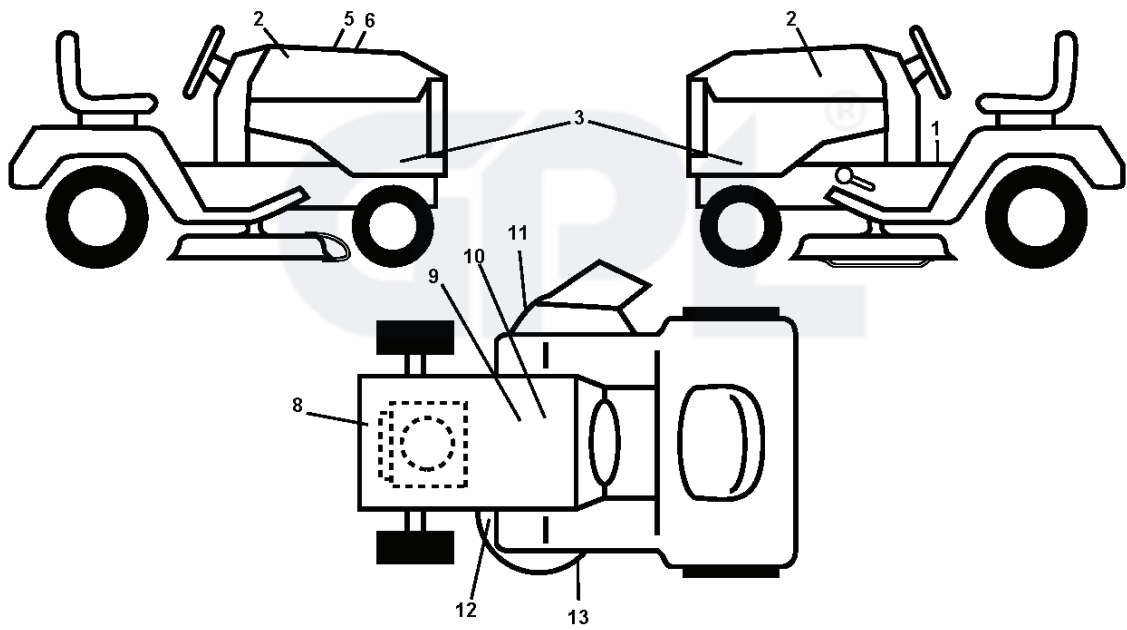

TRACTOR -- MODEL NUMBER YTH2348 (289560)

DECALS

REF.	PART NO.	DESCRIPTION	REMARK	QTY.	KIT
1	532411658	DECAL		1	
2	532422012	DECAL		1	
3	532410055	DECAL		1	
5	532423829	DECAL		1	
8	532408841	DECAL		1	
9	532145005	DECAL		1	
10	532138047	DECAL		1	
11	532170563	DECALC."DANGER"		1	
12	532178502	DECALC.CARTER "DANGER"		1	
13	532198785	LABEL		1	

TRACTOR -- MODEL NUMBER YTH2348 (289560)

SEAT ASSEMBLY

REF.	PART NO.	DESCRIPTION	REMARK	QTY.	KIT
1	532424068	SEAT		1	
2	532180166	BRACKET		1	
3	532140675	STRAP		1	
6	873800600	NUT		1	
7	532124181	SPRING		1	
8	532171877	BOLT		1	
10	532196977	PLATE		1	
21	532171852	BOLT		1	
37	873800500	LOCK NUT		1	
40	532197661	HANDLE		1	
41	532198200	SPRING		1	
43	874760612	BOLT		1	
44	819133812	WASHER		1	