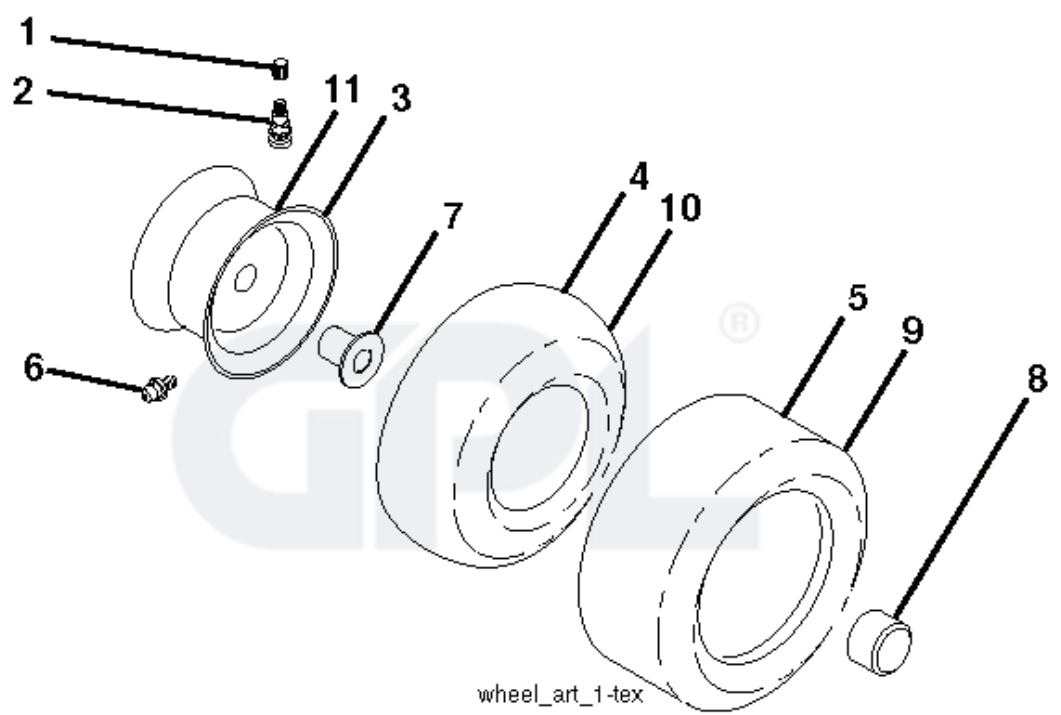

TRACTOR -- MODEL NUMBER YTH2348 (289560)

ENGINE

SPARK ARRESTER KIT

REF.	PART NO.	DESCRIPTION	REMARK	QTY.	KIT
2	532149723	MUFFLER		1	
9	532194320	BELT GUIDE		1	
11	532400008	CLUTCH		1	
12	532405097	PULLEY		1	
15	532400021	FUEL TANK		1	
18	532194267	FUEL CAP		1	
20	532423502	CONTROL		1	
21	532416358	SCREW		1	
28	532401135	LINE.FUEL.64"REAR.EMIS		1	
29	532137180	SPARK ARRESTER KIT		1	
37	532123487	HOSE CLAMP		1	
41	532126197	WASHER		1	
42	810040700	WASHER		1	
45	873510400	NUT		1	
62	532146629	HEAT SHIELD		1	
69	532165391	GASKET		1	
70	532159955	TUBE	LH	1	
71	532160589	TUBE	RH	1	
79	532183906	SCREW		1	
81	532148456	TUBE		1	
82	532181654	PLUG		1	
84	817060620	SCREW		1	
85	532173937	BOLT		1	
87	532171877	BOLT		1	
90	817000616	SCREW		1	
1	000000000	W/O DESCRIPTION	B&S Model No. 445577. For engine service and replacement parts, call: Briggs & Stratton 1-800-233-3723	1	