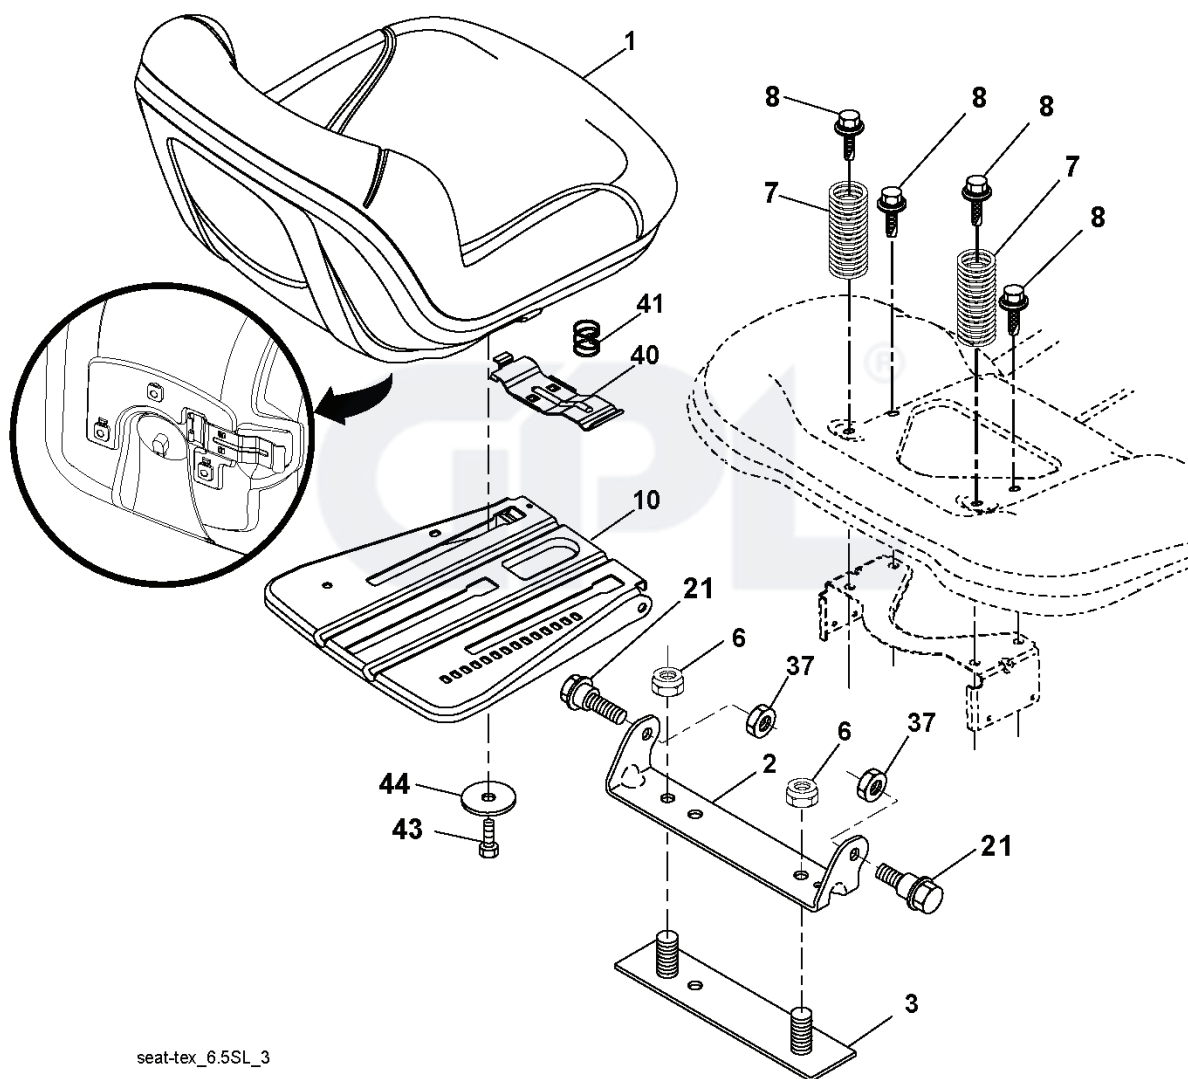

GPL®

TRACTOR -- MODEL NUMBER YTH2348 (289560)

SCHEMATIC

SCH13

POSITION	CIRCUIT	"MAKE"
OFF	M+G+A1	
RUN/OVERRIDE	B+A1	
RUN	B+A1	L+A2
START	B + S + A1	

WIRING INSULATED CLIPS
NOTE: IF WIRING INSULATED CLIPS WERE REMOVED FOR SERVICING OF UNIT, THEY SHOULD BE RE-INSTALLED TO PROPERLY SECURE YOUR WIRING.

REF.	PART NO.	DESCRIPTION	REMARK	QTY.	KIT
1	532163465	BATTERY		1	
2	874760412	BOLT		1	
8	532186491	BOX		1	
16	532176138	MICRO SWITCH		1	
21	532183759	HARNESS		1	
22	532004152	BULB		1	
24	532400253	CABLE		1	
25	532412895	CABLE.STARTER.6G.BL/RE*SUBS/2*		1	
26	532175158	FUSE		1	
27	873510400	NUT		1	
28	532145491	CABLE		1	
29	532401545	SWITCH		1	
30	532193350	IGNITION MODULE		1	
33	532411935	KEY		1	
34	532110712	SWITCH		1	
40	532401104	CABLE ASSY		1	
41	817720408	SCREW		1	
42	532131563	COVER		1	
43	532192507	SOLENOID		1	
46	532401763	DISPLAY		1	
50	532174651	SWITCH		1	
55	817060512	SCREW		1	
71	532194276	CABLE ASSY		1	
79	532175242	HOLDER		1	
90	532400724	COVER		1	
91	532190270	STRAP BATTERY MOUNT FRO		1	
99	817670412	SCREW		1	
100	819091416	WASHER		1	
102	532404454	CABLE		1	
105	532407568	SWITCH		1	

TRACTOR -- MODEL NUMBER YTH2348 (289560)

SEAT ASSEMBLY

REF.	PART NO.	DESCRIPTION	REMARK	QTY.	KIT
1	532424068	SEAT		1	
2	532180166	BRACKET		1	
3	532140675	STRAP		1	
6	873800600	NUT		1	
7	532124181	SPRING		1	
8	532171877	BOLT		1	
10	532196977	PLATE		1	
21	532171852	BOLT		1	
37	873800500	LOCK NUT		1	
40	532197661	HANDLE		1	
41	532198200	SPRING		1	
43	874760612	BOLT		1	
44	819133812	WASHER		1	