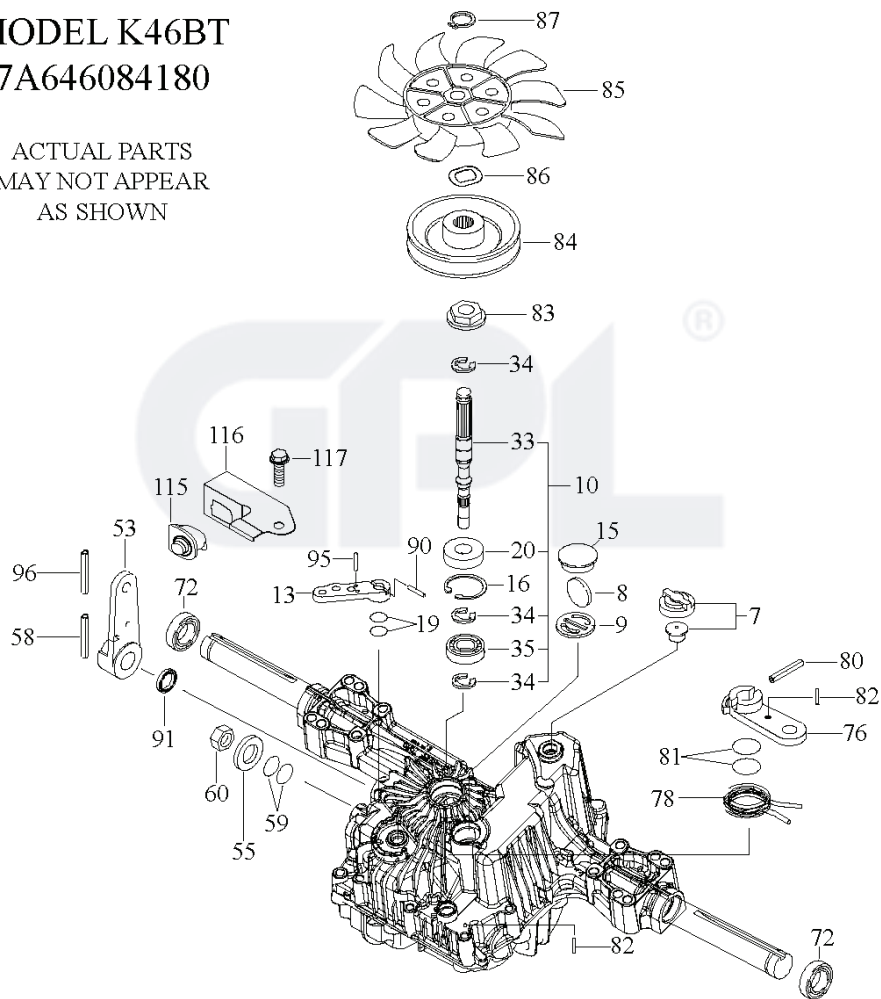

TRACTOR -- MODEL NUMBER YTH2348 (289560)

DECALS

REF.	PART NO.	DESCRIPTION	REMARK	QTY.	KIT
1	532411658	DECAL		1	
2	532422012	DECAL		1	
3	532410055	DECAL		1	
5	532423829	DECAL		1	
8	532408841	DECAL		1	
9	532145005	DECAL		1	
10	532138047	DECAL		1	
11	532170563	DECALC."DANGER"		1	
12	532178502	DECALC.CARTER "DANGER"		1	
13	532198785	LABEL		1	

TRACTOR -- MODEL NUMBER YTH2348 (289560)

SEAT ASSEMBLY

REF.	PART NO.	DESCRIPTION	REMARK	QTY.	KIT
1	532424068	SEAT		1	
2	532180166	BRACKET		1	
3	532140675	STRAP		1	
6	873800600	NUT		1	
7	532124181	SPRING		1	
8	532171877	BOLT		1	
10	532196977	PLATE		1	
21	532171852	BOLT		1	
37	873800500	LOCK NUT		1	
40	532197661	HANDLE		1	
41	532198200	SPRING		1	
43	874760612	BOLT		1	
44	819133812	WASHER		1	

TRACTOR -- MODEL NUMBER YTH2348 (289560)
STEERING ASSEMBLY

steering-tex_4-husq

REF.	PART NO.	DESCRIPTION	REMARK	QTY.	KIT
1	532423469	STEERING WHEEL		1	
2	532195968	SHAFT		1	
4	532403089	SPINDLE SHAFT	LH	1	
5	532403090	SPINDLE SHAFT	RH	1	
6	532124931	WASHER		1	
7	532121748	WASHER		1	
8	812000029	RETAINER RING		1	
9	532121232	HUB CAP		1	
13	532121749	WASHER		1	
14	810040600	WASHER		1	
15	873540600	NUT		1	
16	532408219	SHAFT		1	
19	532194729	PLATE		1	
21	532186737	ADAPTER		1	
22	532194845	BUSHING		1	
26	532415987	KNOB		1	
28	817000612	SCREW		1	
35	532194732	PLATE		1	
45	819183812	WASHER		1	
51	873940800	NUT		1	
53	532188967	WASHER		1	
57	532197246	BRACKET		1	
58	532194747	BOLT		1	
59	532194748	WASHER		1	
60	873971000	NUT		1	
61	532194740	LINK		1	
62	532194741	LINK		1	
63	817000512	SCREW		1	
64	532199849	SPRING RETAINER		1	
66	871020748	BOLT		1	
67	532194737	BUSHING		1	
68	873900700	NUT		1	
69	532199162	WASHER		1	
70	532196197	BRACKET		1	

GPL®

**TRACTOR - - MODEL NUMBER YTH2348 (289560)
TUFFTORQ TRANSAXLE MODEL NUMBER K46BT**

**MODEL K46BT
7A646084180**

ACTUAL PARTS
MAY NOT APPEAR
AS SHOWN

KEY PART

KEY PART

REF.	PART NO.	DESCRIPTION	REMARK	QTY.	KIT
95	532414850	DECAL		1	