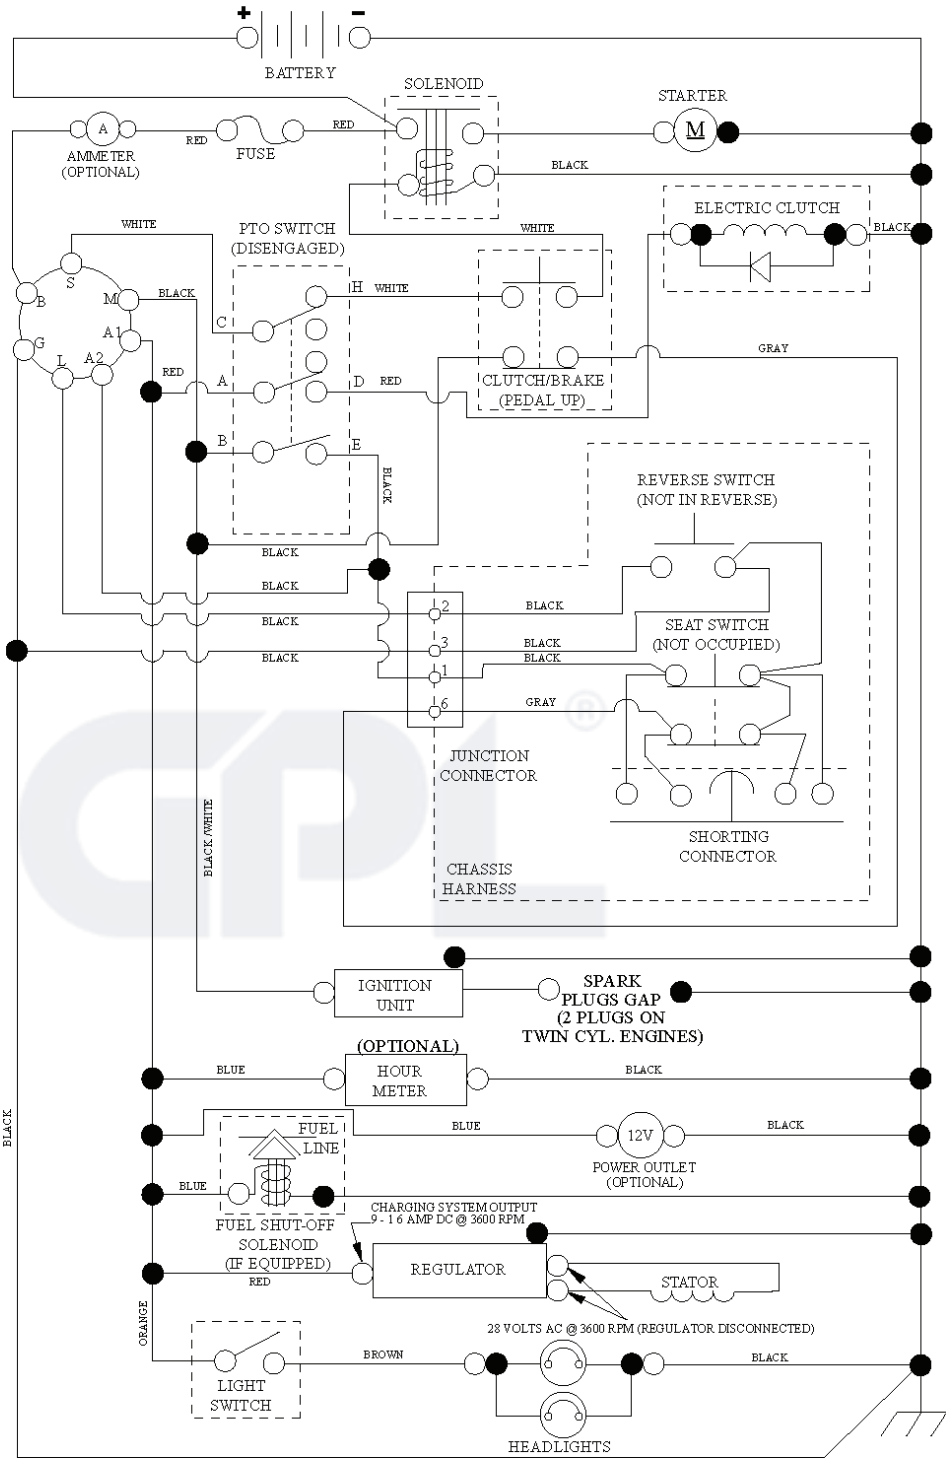

REF.	PART NO.	DESCRIPTION	REMARK	QTY.	KIT
1	532440048	CUTTING DECK		1	
6	532197248	MANDREL COVER(L.H.)	LH	1	
7	532199102	MANDREL COVER(R.H.)	RH	1	
8	532193003	SCREW		1	
11	532180054	BLADE		1	
12	532404851	ROD		1	
13	532187291	SHAFT		1	
14	532187281	BEARING HOUSING		1	
15	532110485	BEARING		1	
16	819131312	WASHER		1	
17	872110505	BOLT		1	
18	872140505	BOLT		1	
19	532194208	PIN		1	
20	532174378	BAFFLE		1	
21	873680500	NUT		1	
22	532174493	STRIPPER, MANDREL, BLACK		1	
24	532105304	HUB CAP		1	
25	532178102	SPRING		1	
26	532110452	NUT		1	
27	532181707	SHIELD		1	
29	532131491	SHAFT		1	
30	532173984	SCREW		1	
31	532187690	WASHER		1	
32	532153532	PULLEY		1	
33	532400234	NUT		1	
39	532197380	PULLEY		1	
43	532196065	ARM		1	
46	532137729	SCREW		1	
47	532197242	BELT		1	
48	532197379	PULLEY		1	
49	873900600	NUT		1	
50	817490636	SCREW		1	
52	532193197	PULLEY		1	
54	872110612	BOLT		1	
97	532178515	WASHER		1	
98	532196105	SPRING		1	
113	872110508	BOLT		1	
114	532197451	TIGE DE TENSION		1	
116	532193406	BOLT		1	
117	532174873	WHEEL		1	
120	819132012	WASHER		1	
122	532187557	BUSHING		1	
185	873900700	NUT		1	
187	532195161	STUD		1	
188	873900500	NUT		1	
189	532195185	ARM		1	
190	532196539	BOLT		1	
194	874490736	BOLT		1	
241	532152927	SCREW		1	
242	532415598	HOSE COUPLING		1	
..	532416405	COUPLING		1	
..	532187292	MANDREL		1	
..	532439644	CUTTING DECK		1	

---

REF.	PART NO.	DESCRIPTION	REMARK	QTY.	KIT
2	532422027	SHAFT		1	
3	532195231	LEVER		1	
7	532411555	GRIP		1	
10	532196314	SPRING		1	
87	532194209	SPRING		1	
88	532410710	SPRING		1	
89	819191912	WASHER		1	
90	532194208	PIN		1	
91	532195181	LINK		1	
97	817000612	SCREW		1	
98	532195264	LINK		1	

PTO SWITCH (MATING SIDE)

IGNITION SWITCH

POSITION	CIRCUIT	"MAKE"
OFF	M+G+A1	
RUN/OVERRIDE	B+A1	
RUN	B+A1	L+A2
START	B+S+A1	

CHASSIS HARNESS CONNECTOR (MATING SIDE)

DASH HARNESS CONNECTOR

WIRING INSULATED CLIPS  
 NOTE: IF WIRING INSULATED CLIPS WERE REMOVED FOR SERVICING OF UNIT, THEY SHOULD BE RE-INSTALLED TO PROPERLY SECURE YOUR WIRING.