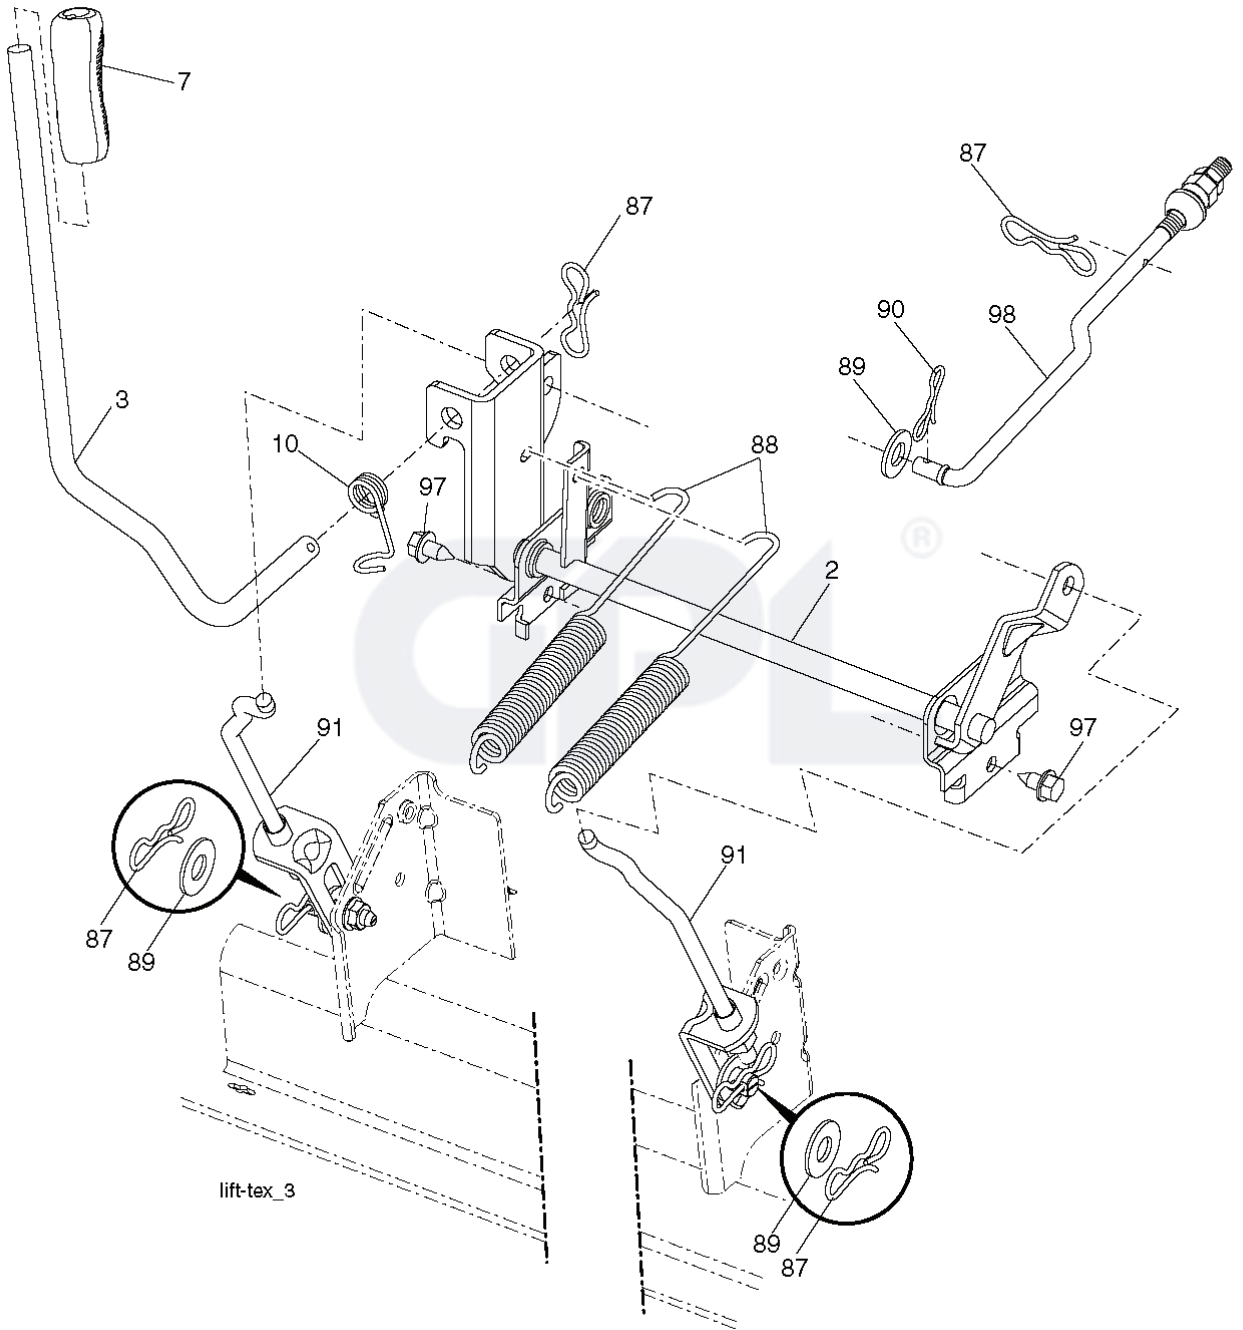

REF.	PART NO.	DESCRIPTION	REMARK	QTY.	KIT
2	532422027	SHAFT		1	
3	532195231	LEVER		1	
7	532411555	GRIP		1	
10	532196314	SPRING		1	
87	532194209	SPRING		1	
88	532410710	SPRING		1	
89	819191912	WASHER		1	
90	532194208	PIN		1	
91	532195181	LINK		1	
97	817000612	SCREW		1	
98	532195264	LINK		1