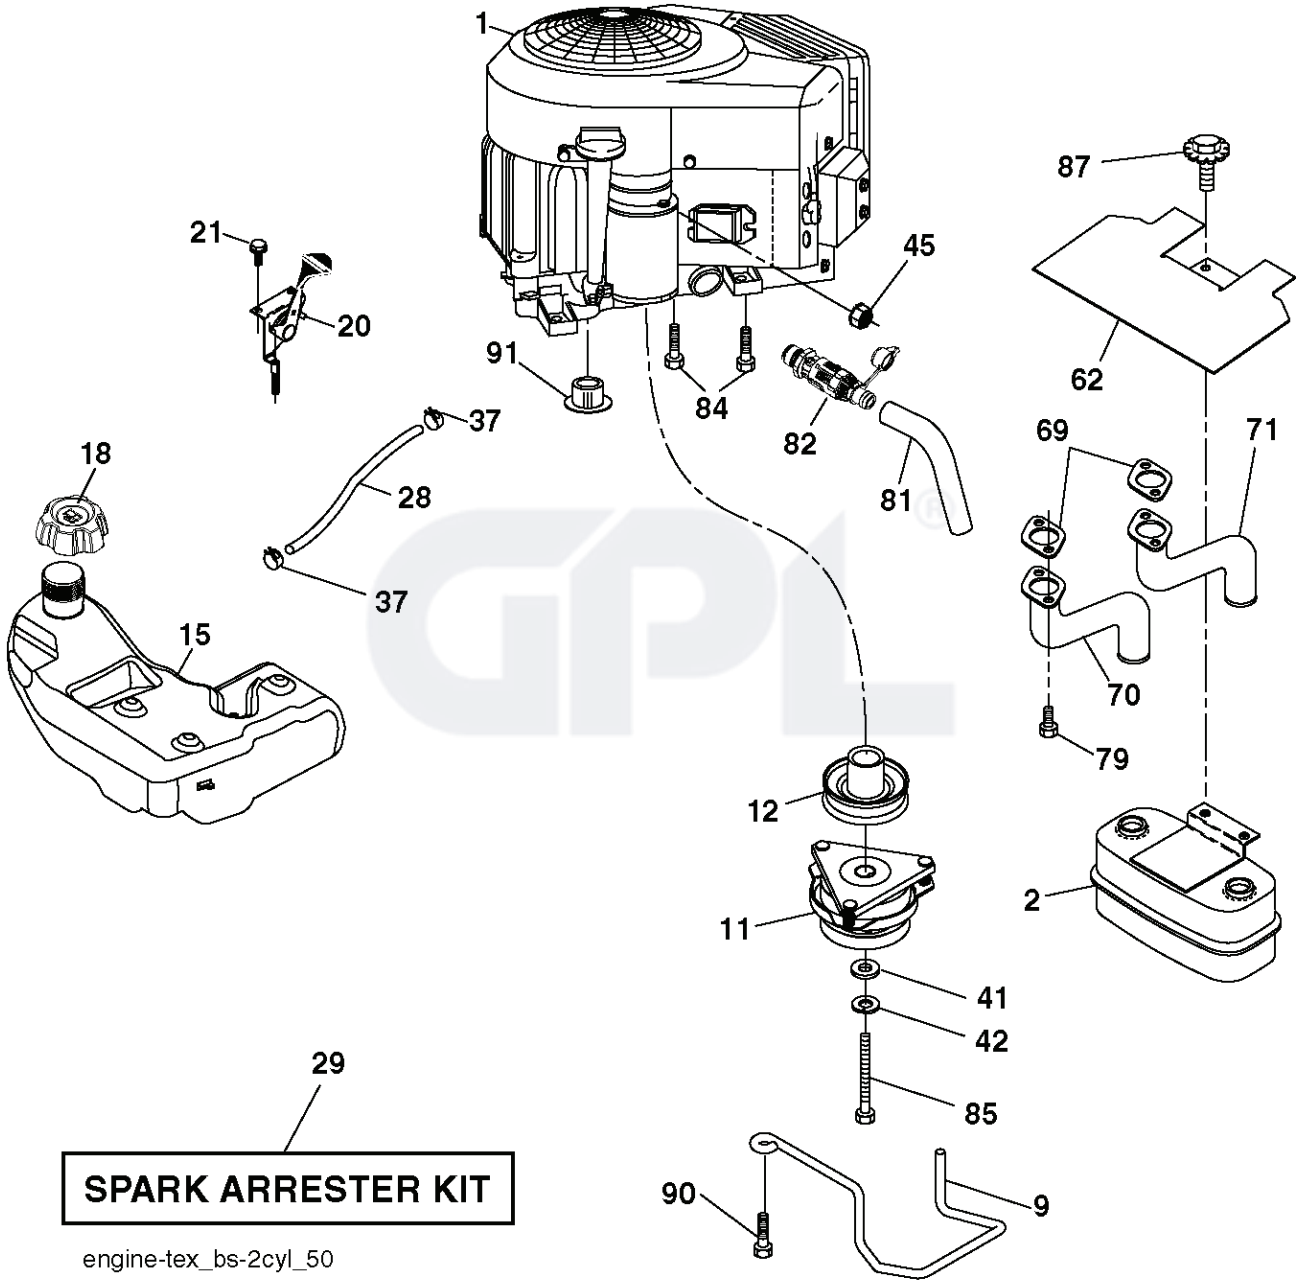

YTH2348, 96045002700, 2010-10

---

**SPARE PARTS LIST**

**SPARK ARRESTER KIT**

engine-tex\_bs-2cyl\_50

REF.	PART NO.	DESCRIPTION	REMARK	QTY.	KIT
1	000000000	W/O DESCRIPTION	ENGINE BRIGGS MODEL NO. 445577-2187-G1 (438201)	1	
2	532149723	MUFFLER		1	
9	532194320	BELT GUIDE		1	
11	532400008	CLUTCH		1	
12	532405097	PULLEY		1	
15	532438080	FUEL TANK		1	
18	532439208	HUB CAP		1	
20	532423502	CONTROL		1	
21	532416358	SCREW		1	
28	532401135	LINE.FUEL.64'REAR.EMIS		1	
29	532137180	SPARK ARRESTER KIT		1	
37	532123487	HOSE CLAMP		1	
41	532126197	WASHER		1	
42	810040700	WASHER		1	
45	873510400	NUT		1	
62	532434017	SHIELD		1	
69	532165391	GASKET		1	
70	581881101	TUBE	LH	1	
71	581881001	TUBE	RH	1	
79	532183906	SCREW		1	
81	532148456	TUBE		1	
82	532428287	PLUG		1	
84	817060620	SCREW		1	
85	532173937	BOLT		1	
87	532171877	BOLT		1	
90	817000616	SCREW		1	
91	532187495	BUSHING		1	

---

REF.	PART NO.	DESCRIPTION	REMARK	QTY.	KIT
1	532059192	CAP VALVE		1	
2	532065139	NIPPLE		1	
3	532138336	RIM	Front	1	
4	532059904	HOSE	Front (Service Item Only)	1	
5	532106222	TIRE	Front	1	
6	532124957	FITTING	Front Wheel Only	1	
7	532124959	BEARING	Front Wheel Only	1	
8	532175039	HUB CAP	Front Wheel Only	1	
9	532138468	TIRE	Rear	1	
10	532124926	HOSE	Rear (Service Item Only)	1	
11	532138337	RIM SPROCKET	Rear	1	
..	532144334	SEALING FOAM	10 oz. Tube	1	

---

REF.	PART NO.	DESCRIPTION	REMARK	QTY.	KIT
1	532419138	DECAL		1	
4	532191554	DECAL		1	
5	532178455	DECAL		1	
6	532429557	DECAL		1	
8	532198785	LABEL		1	
9	532145005	DECAL		1	
14	532439583	DECAL		1	
15	532423829	DECAL		1	
16	581627301	DECAL		1	
17	532438482	DECAL		1	
..	532166960	DECAL		1	
..	532439681	PLATE	LH	1	
..	532439682	PAD	RH	1	