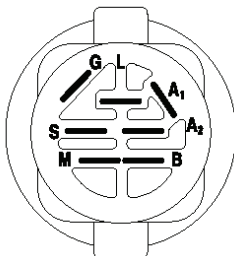

IGNITION SWITCH

POSITION	CIRCUIT	"MAKE"
OFF	M+G+A1	
RUN/OVERRIDE	B+A1	
RUN	B+A1	L+A2
START	B+S+A1	

WIRING INSULATED CLIPS
NOTE: IF WIRING INSULATED CLIPS WERE REMOVED FOR SERVICING OF UNIT, THEY SHOULD BE RE-INSTALLED TO PROPERLY SECURE YOUR WIRING.