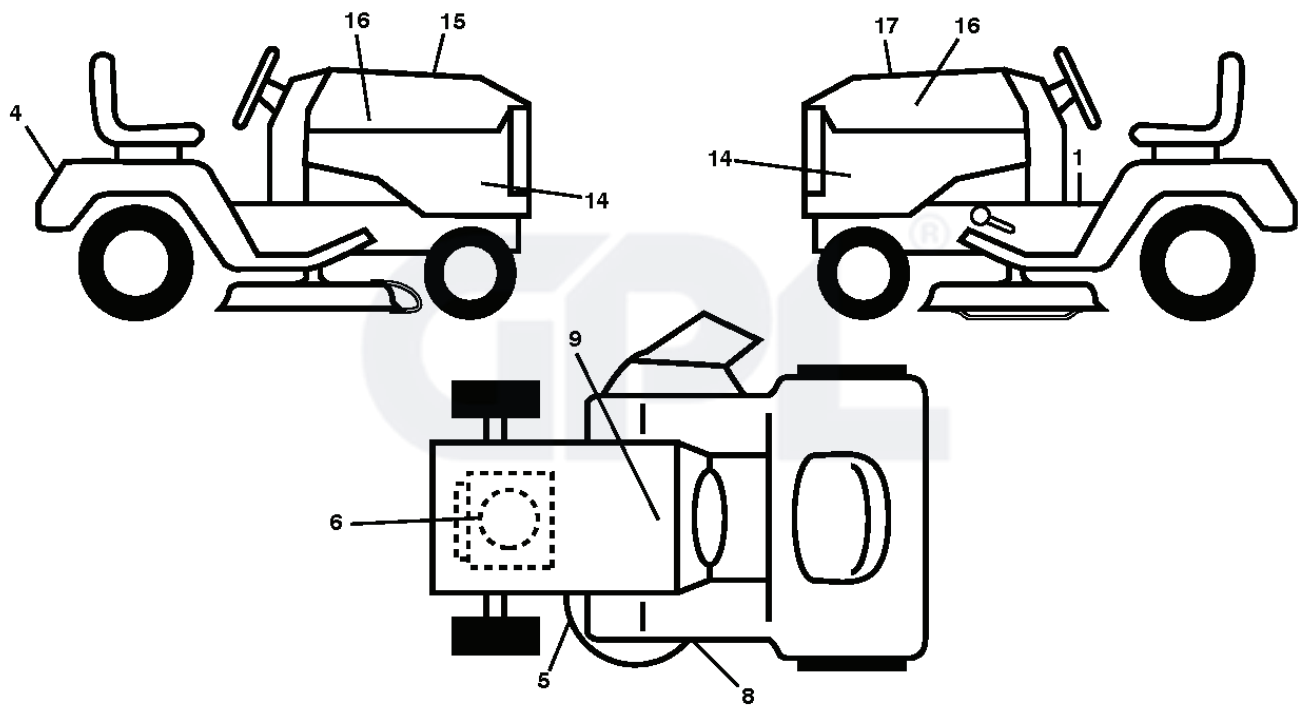

REF.	PART NO.	DESCRIPTION	REMARK	QTY.	KIT
1	532419138	DECAL		1	
4	532191554	DECAL		1	
5	532178455	DECAL		1	
6	532429557	DECAL		1	
8	532198785	LABEL		1	
9	532145005	DECAL		1	
14	532439583	DECAL		1	
15	532423829	DECAL		1	
16	581627301	DECAL		1	
17	532438482	DECAL		1	
..	532166960	DECAL		1	
..	532439681	PLATE	LH	1	
..	532439682	PAD	RH	1