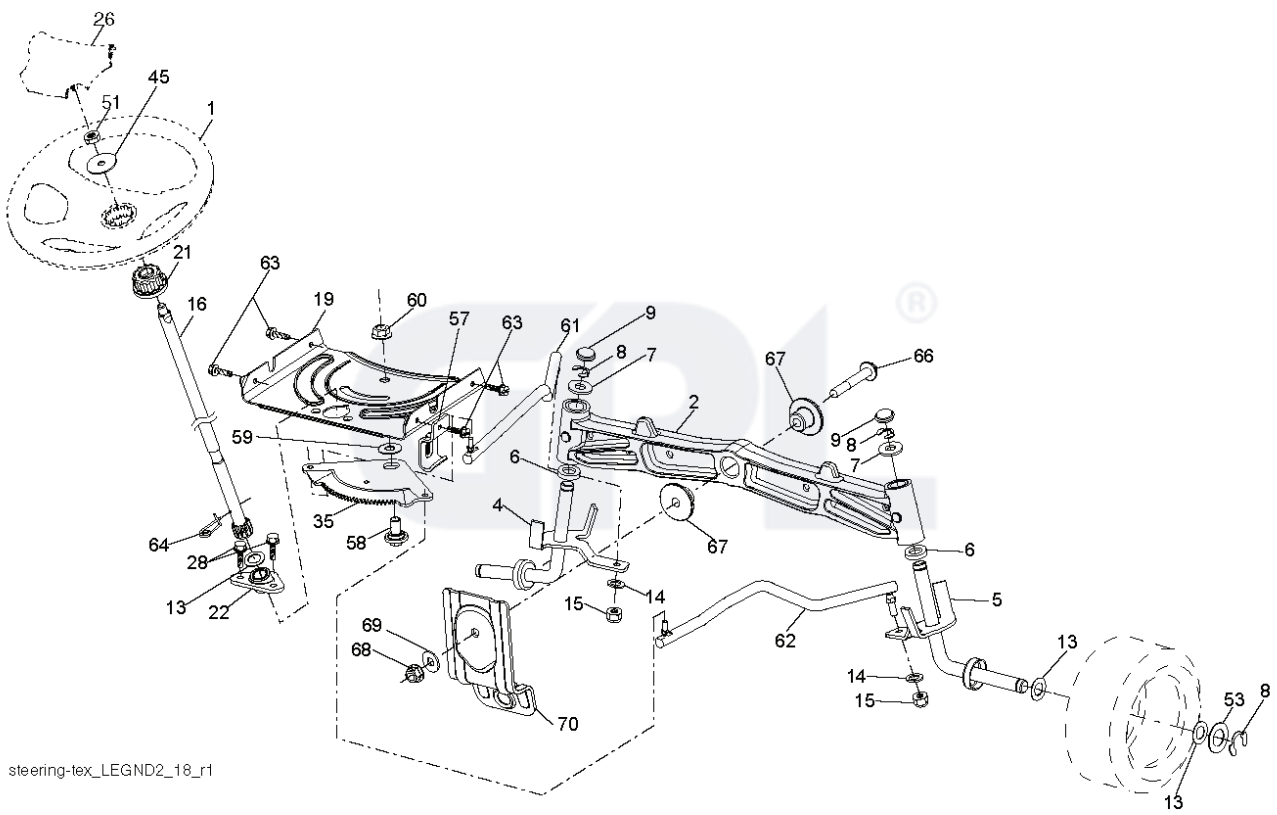

YTH2348, 96045002700, 2010-10

---

**SPARE PARTS LIST**

**SPARK ARRESTER KIT**

engine-tex\_bs-2cyl\_50

REF.	PART NO.	DESCRIPTION	REMARK	QTY.	KIT
1	000000000	W/O DESCRIPTION	ENGINE BRIGGS MODEL NO. 445577-2187-G1 (438201)	1	
2	532149723	MUFFLER		1	
9	532194320	BELT GUIDE		1	
11	532400008	CLUTCH		1	
12	532405097	PULLEY		1	
15	532438080	FUEL TANK		1	
18	532439208	HUB CAP		1	
20	532423502	CONTROL		1	
21	532416358	SCREW		1	
28	532401135	LINE.FUEL.64'REAR.EMIS		1	
29	532137180	SPARK ARRESTER KIT		1	
37	532123487	HOSE CLAMP		1	
41	532126197	WASHER		1	
42	810040700	WASHER		1	
45	873510400	NUT		1	
62	532434017	SHIELD		1	
69	532165391	GASKET		1	
70	581881101	TUBE	LH	1	
71	581881001	TUBE	RH	1	
79	532183906	SCREW		1	
81	532148456	TUBE		1	
82	532428287	PLUG		1	
84	817060620	SCREW		1	
85	532173937	BOLT		1	
87	532171877	BOLT		1	
90	817000616	SCREW		1	
91	532187495	BUSHING		1	

---

REF.	PART NO.	DESCRIPTION	REMARK	QTY.	KIT
1	532059192	CAP VALVE		1	
2	532065139	NIPPLE		1	
3	532138336	RIM	Front	1	
4	532059904	HOSE	Front (Service Item Only)	1	
5	532106222	TIRE	Front	1	
6	532124957	FITTING	Front Wheel Only	1	
7	532124959	BEARING	Front Wheel Only	1	
8	532175039	HUB CAP	Front Wheel Only	1	
9	532138468	TIRE	Rear	1	
10	532124926	HOSE	Rear (Service Item Only)	1	
11	532138337	RIM SPROCKET	Rear	1	
..	532144334	SEALING FOAM	10 oz. Tube	1	