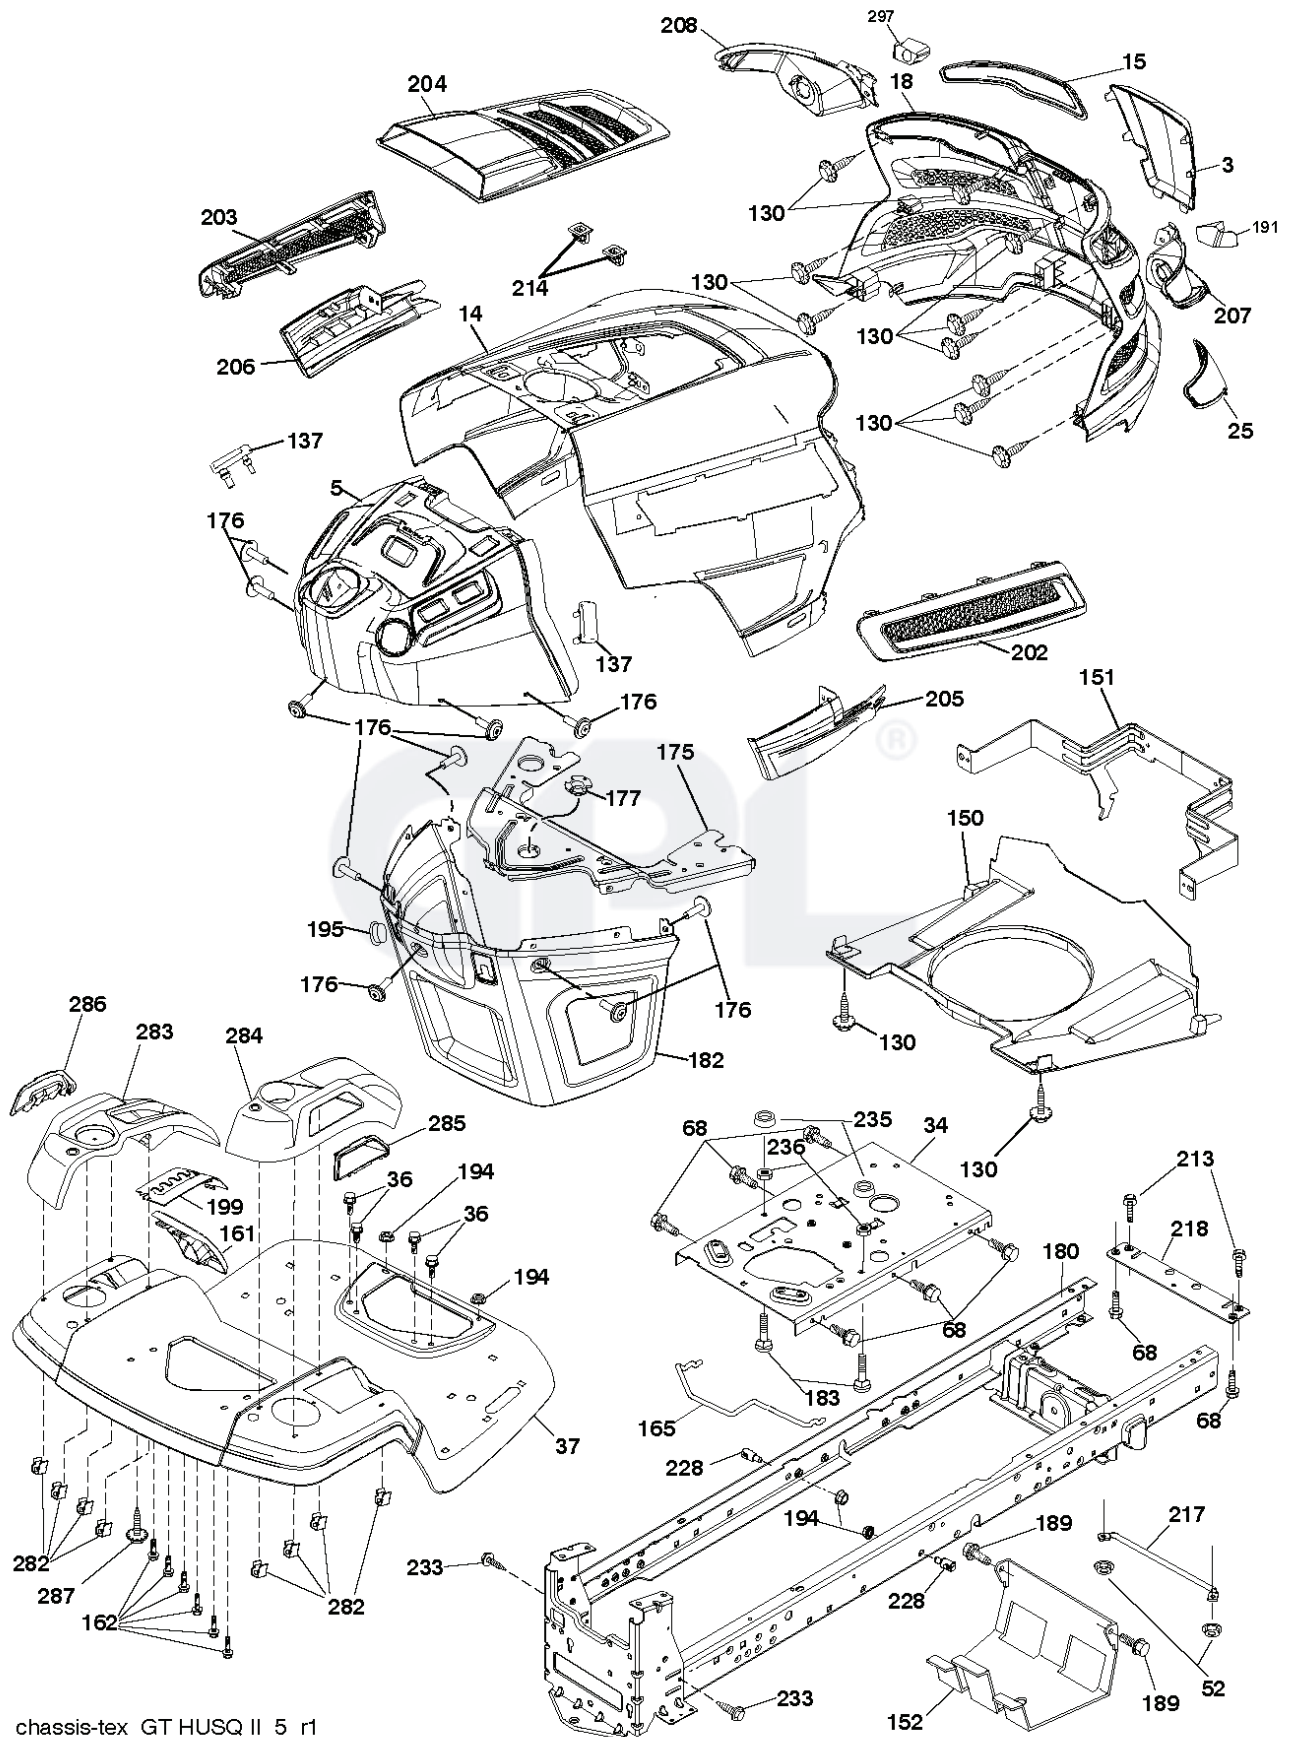

YTH2348, 96045002700, 2010-10

---

**SPARE PARTS LIST**

**SPARK ARRESTER KIT**

engine-tex\_bs-2cyl\_50

REF.	PART NO.	DESCRIPTION	REMARK	QTY.	KIT
1	000000000	W/O DESCRIPTION	ENGINE BRIGGS MODEL NO. 445577-2187-G1 (438201)	1	
2	532149723	MUFFLER		1	
9	532194320	BELT GUIDE		1	
11	532400008	CLUTCH		1	
12	532405097	PULLEY		1	
15	532438080	FUEL TANK		1	
18	532439208	HUB CAP		1	
20	532423502	CONTROL		1	
21	532416358	SCREW		1	
28	532401135	LINE.FUEL.64'REAR.EMIS		1	
29	532137180	SPARK ARRESTER KIT		1	
37	532123487	HOSE CLAMP		1	
41	532126197	WASHER		1	
42	810040700	WASHER		1	
45	873510400	NUT		1	
62	532434017	SHIELD		1	
69	532165391	GASKET		1	
70	581881101	TUBE	LH	1	
71	581881001	TUBE	RH	1	
79	532183906	SCREW		1	
81	532148456	TUBE		1	
82	532428287	PLUG		1	
84	817060620	SCREW		1	
85	532173937	BOLT		1	
87	532171877	BOLT		1	
90	817000616	SCREW		1	
91	532187495	BUSHING		1	

---

REF.	PART NO.	DESCRIPTION	REMARK	QTY.	KIT
1	532059192	CAP VALVE		1	
2	532065139	NIPPLE		1	
3	532138336	RIM	Front	1	
4	532059904	HOSE	Front (Service Item Only)	1	
5	532106222	TIRE	Front	1	
6	532124957	FITTING	Front Wheel Only	1	
7	532124959	BEARING	Front Wheel Only	1	
8	532175039	HUB CAP	Front Wheel Only	1	
9	532138468	TIRE	Rear	1	
10	532124926	HOSE	Rear (Service Item Only)	1	
11	532138337	RIM SPROCKET	Rear	1	
..	532144334	SEALING FOAM	10 oz. Tube	1	

---

REF.	PART NO.	DESCRIPTION	REMARK	QTY.	KIT
1	532419138	DECAL		1	
4	532191554	DECAL		1	
5	532178455	DECAL		1	
6	532429557	DECAL		1	
8	532198785	LABEL		1	
9	532145005	DECAL		1	
14	532439583	DECAL		1	
15	532423829	DECAL		1	
16	581627301	DECAL		1	
17	532438482	DECAL		1	
..	532166960	DECAL		1	
..	532439681	PLATE	LH	1	
..	532439682	PAD	RH	1	