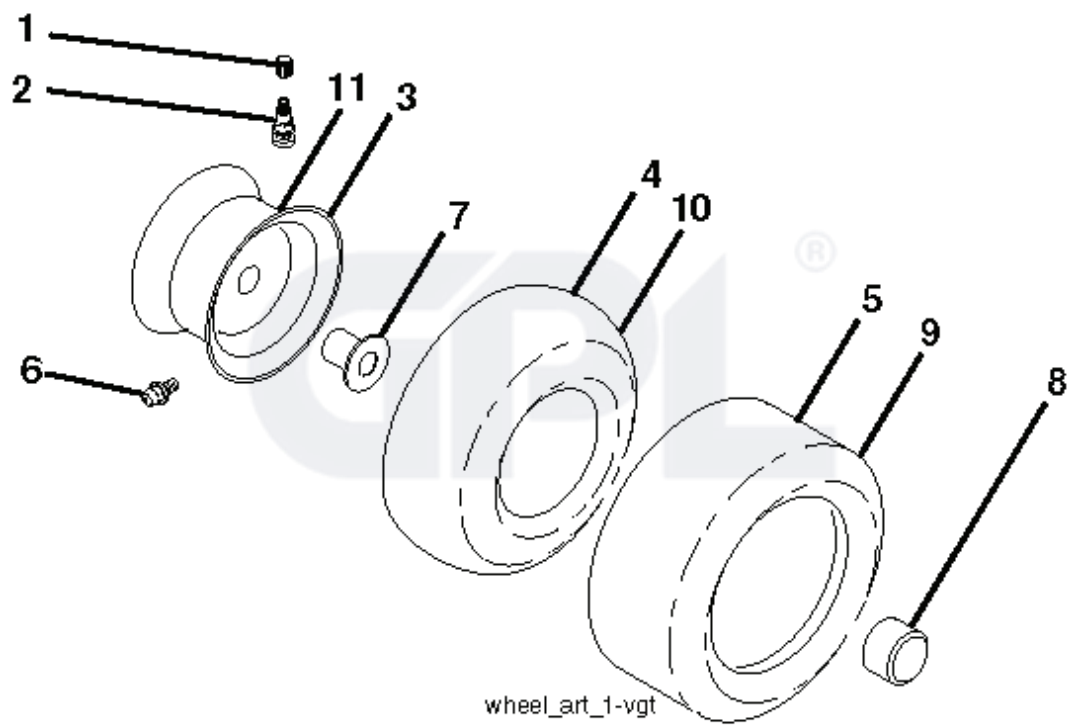

YTH2348, 96045002700, 2010-10

---

**SPARE PARTS LIST**

**SPARK ARRESTER KIT**

engine-tex\_bs-2cyl\_50

REF.	PART NO.	DESCRIPTION	REMARK	QTY.	KIT
1	000000000	W/O DESCRIPTION	ENGINE BRIGGS MODEL NO. 445577-2187-G1 (438201)	1	
2	532149723	MUFFLER		1	
9	532194320	BELT GUIDE		1	
11	532400008	CLUTCH		1	
12	532405097	PULLEY		1	
15	532438080	FUEL TANK		1	
18	532439208	HUB CAP		1	
20	532423502	CONTROL		1	
21	532416358	SCREW		1	
28	532401135	LINE.FUEL.64'REAR.EMIS		1	
29	532137180	SPARK ARRESTER KIT		1	
37	532123487	HOSE CLAMP		1	
41	532126197	WASHER		1	
42	810040700	WASHER		1	
45	873510400	NUT		1	
62	532434017	SHIELD		1	
69	532165391	GASKET		1	
70	581881101	TUBE	LH	1	
71	581881001	TUBE	RH	1	
79	532183906	SCREW		1	
81	532148456	TUBE		1	
82	532428287	PLUG		1	
84	817060620	SCREW		1	
85	532173937	BOLT		1	
87	532171877	BOLT		1	
90	817000616	SCREW		1	
91	532187495	BUSHING		1	

---

REF.	PART NO.	DESCRIPTION	REMARK	QTY.	KIT
1	532059192	CAP VALVE		1	
2	532065139	NIPPLE		1	
3	532138336	RIM	Front	1	
4	532059904	HOSE	Front (Service Item Only)	1	
5	532106222	TIRE	Front	1	
6	532124957	FITTING	Front Wheel Only	1	
7	532124959	BEARING	Front Wheel Only	1	
8	532175039	HUB CAP	Front Wheel Only	1	
9	532138468	TIRE	Rear	1	
10	532124926	HOSE	Rear (Service Item Only)	1	
11	532138337	RIM SPROCKET	Rear	1	
..	532144334	SEALING FOAM	10 oz. Tube	1	

---

REF.	PART NO.	DESCRIPTION	REMARK	QTY.	KIT
1	532419138	DECAL		1	
4	532191554	DECAL		1	
5	532178455	DECAL		1	
6	532429557	DECAL		1	
8	532198785	LABEL		1	
9	532145005	DECAL		1	
14	532439583	DECAL		1	
15	532423829	DECAL		1	
16	581627301	DECAL		1	
17	532438482	DECAL		1	
..	532166960	DECAL		1	
..	532439681	PLATE	LH	1	
..	532439682	PAD	RH	1	