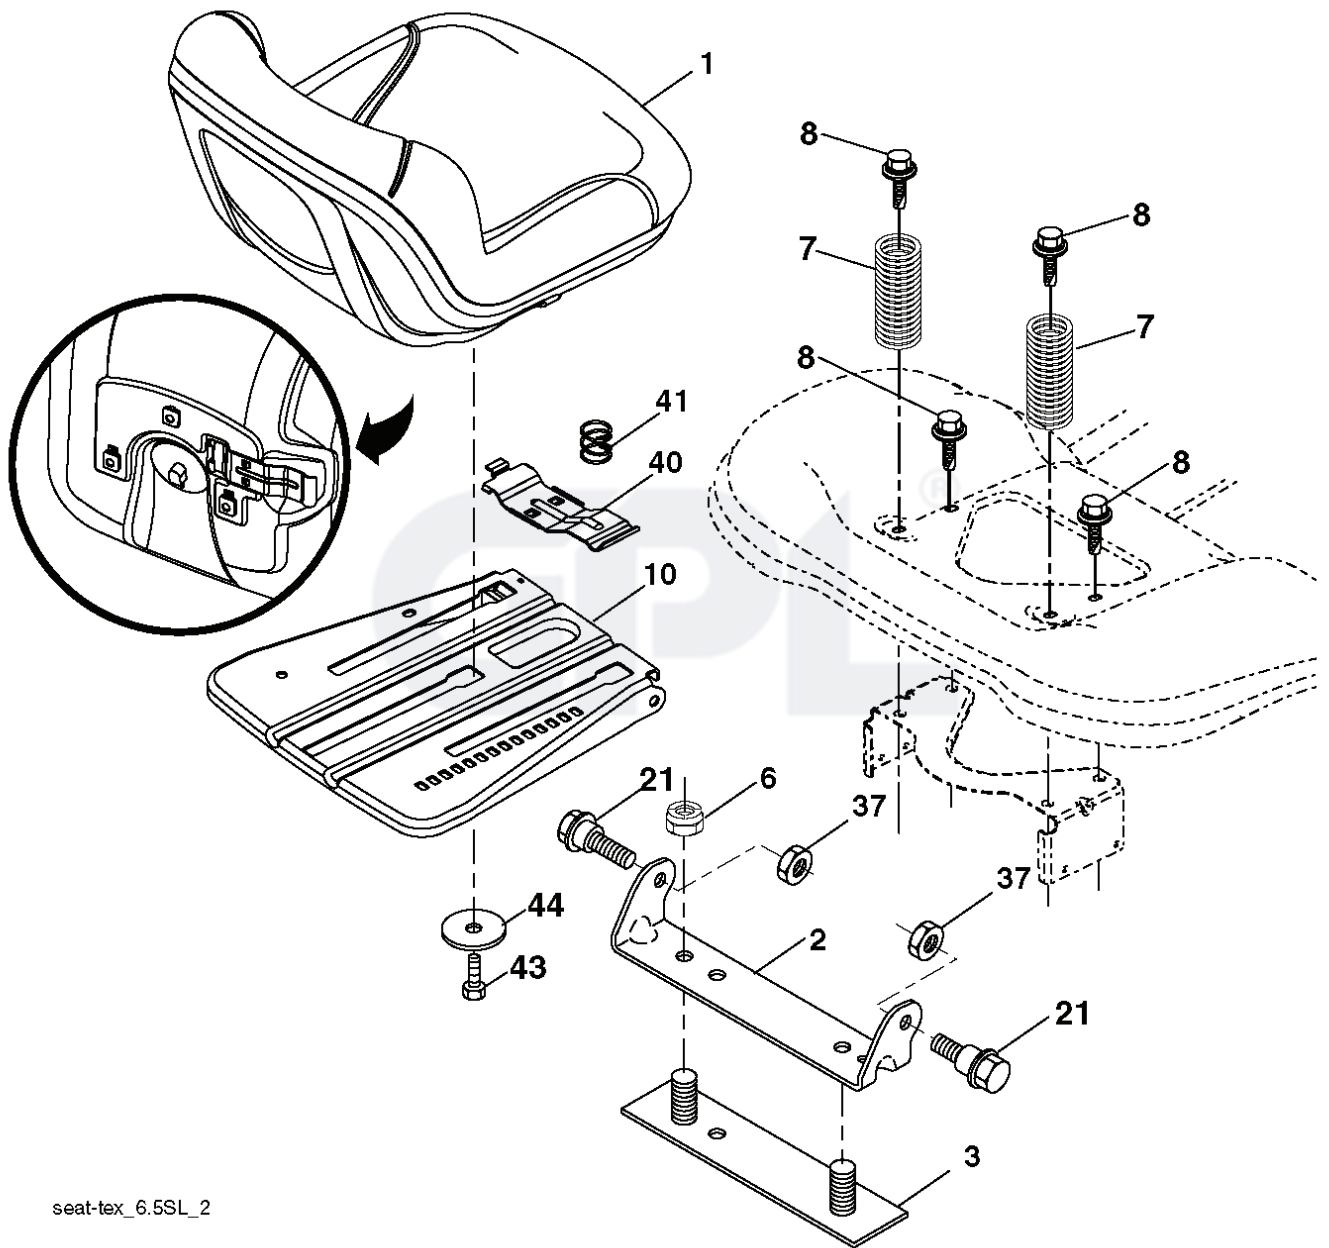

---

REF.	PART NO.	DESCRIPTION	REMARK	QTY.	KIT
2	532422027	SHAFT		1	
3	532195231	LEVER		1	
7	532411555	GRIP		1	
10	532196314	SPRING		1	
87	532194209	SPRING		1	
88	532410710	SPRING		1	
89	819191912	WASHER		1	
90	532194208	PIN		1	
91	532195181	LINK		1	
97	817000612	SCREW		1	
98	532195264	LINK		1	

PTO SWITCH (MATING SIDE)

IGNITION SWITCH

POSITION	CIRCUIT	"MAKE"
OFF	M+G+A1	
RUN/OVERRIDE	B+A1	
RUN	B+A1	L+A2
START	B+S+A1	

CHASSIS HARNESS CONNECTOR (MATING SIDE)

DASH HARNESS CONNECTOR

WIRING INSULATED CLIPS  
 NOTE: IF WIRING INSULATED CLIPS WERE REMOVED FOR SERVICING OF UNIT, THEY SHOULD BE RE-INSTALLED TO PROPERLY SECURE YOUR WIRING.

NON-REMOVABLE CONNECTIONS

REMOVABLE CONNECTIONS

seat-tex\_6.5SL\_2

REF.	PART NO.	DESCRIPTION	REMARK	QTY.	KIT
1	532424068	SEAT		1	
2	532180166	BRACKET		1	
3	532140675	STRAP		1	
6	873800600	NUT		1	
7	532124181	SPRING		1	
8	532171877	BOLT		1	
10	532196977	PLATE		1	
21	532171852	BOLT		1	
37	873800500	LOCK NUT		1	
40	532197661	HANDLE		1	
41	532198200	SPRING		1	
43	874760612	BOLT		1	
44	819133812	WASHER		1	
	PART NO.		REMARK		KIT