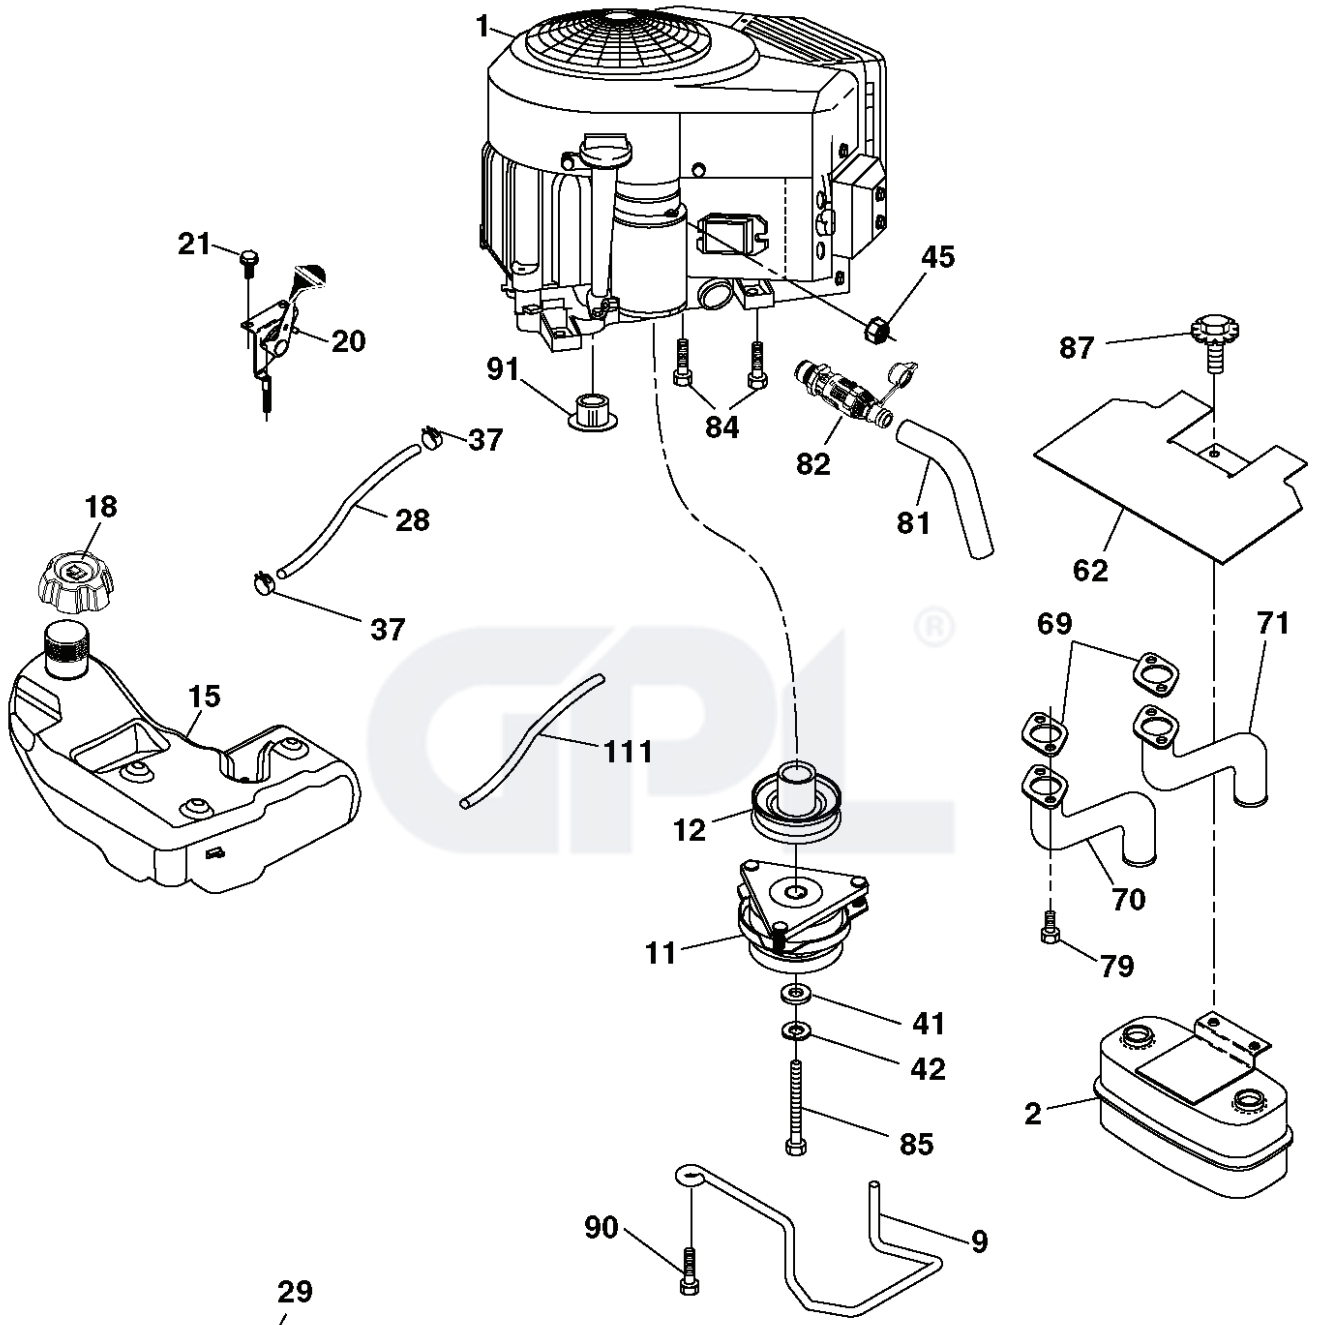

YTH2348, 96045002701, 2010-12

SPARE PARTS LIST

T11S

REF.	PART NO.	DESCRIPTION	REMARK	QTY.	KIT
1	532163465	BATTERY		1	
2	874760412	BOLT		1	
8	532186491	BOX		1	
16	532176138	MICRO SWITCH		1	
21	532400252	HARNESS		1	
22	532004152	BULB		1	
24	532400253	CABLE		1	
25	532412895	CABLE.STARTER.6G.BL/RE*SUBS/2*		1	
26	532175158	FUSE		1	
27	873510400	NUT		1	
28	532145491	CABLE		1	
29	532401545	SWITCH		1	
30	532193350	IGNITION MODULE		1	
33	532411933	KEY		1	
34	532110712	SWITCH		1	
40	532401104	CABLE ASSY		1	
41	817720408	SCREW		1	
42	532131563	COVER		1	
43	532192507	SOLENOID		1	
46	532401763	DISPLAY		1	
50	532196112	SWITCH		1	
55	817060512	SCREW		1	
71	532194276	CABLE ASSY		1	
79	532175242	HOLDER		1	
90	532435395	TERMINAL COVER		1	
91	532190270	STRAP BATTERY MOUNT FRO		1	
99	817670412	SCREW		1	
100	819091416	WASHER		1	
102	532404454	CABLE		1	
105	532407568	SWITCH		1	

SPARK ARRESTER KIT

engine-tex_bs-2cyl_72

REF.	PART NO.	DESCRIPTION	REMARK	QTY.	KIT
1	000000000	W/O DESCRIPTION	ENGINE BRIGGS MODEL NO. 445577-2187-G1 (438201)	1	
2	532149723	MUFFLER		1	
9	532194320	BELT GUIDE		1	
11	532400008	CLUTCH		1	
12	532405097	PULLEY		1	
15	532438080	FUEL TANK		1	
18	532439208	HUB CAP		1	
20	532423502	CONTROL		1	
21	532416358	SCREW		1	
28	532401135	LINE.FUEL.64'REAR.EMIS		1	
29	532137180	SPARK ARRESTER KIT		1	
37	532123487	HOSE CLAMP		1	
41	532126197	WASHER		1	
42	810040700	WASHER		1	
45	873510400	NUT		1	
62	532434017	SHIELD		1	
69	532165391	GASKET		1	
70	581881101	TUBE	LH	1	
71	581881001	TUBE	RH	1	
79	532183906	SCREW		1	
81	532148456	TUBE		1	
82	532428287	PLUG		1	
84	817060620	SCREW		1	
85	532173937	BOLT		1	
87	532171877	BOLT		1	
90	817000616	SCREW		1	
91	532187495	BUSHING		1	
111	532414119	PURGE LINE CARB		1	