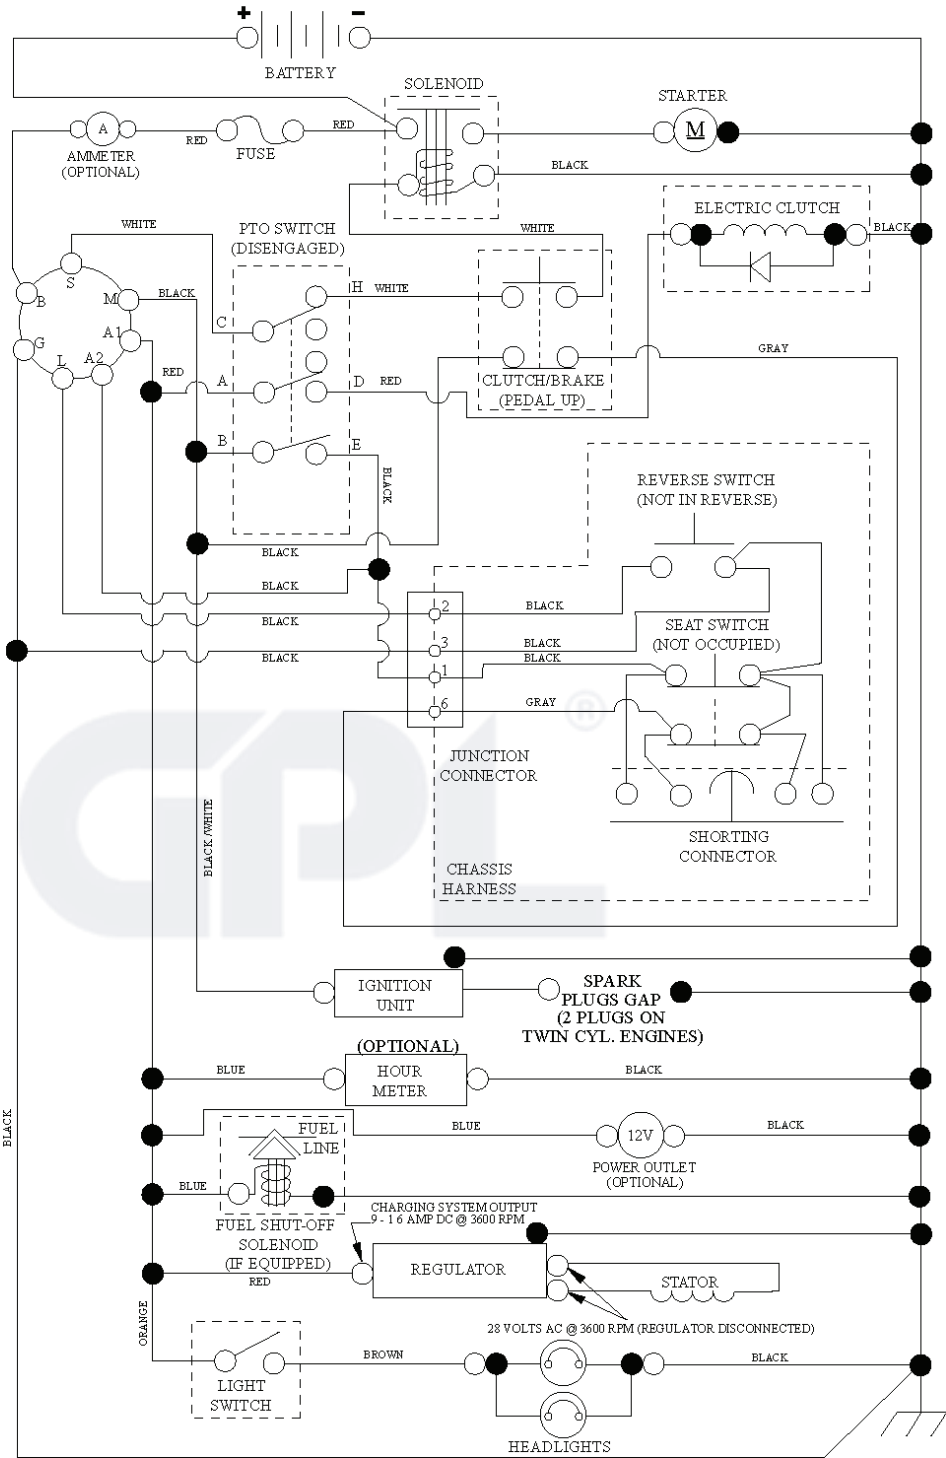

POSITION	CIRCUIT	"MAKE"
OFF	M+G+A1	
RUN/OVERRIDE	B+A1	
RUN	B+A1	L+A2
START	B+S+A1	

WIRING INSULATED CLIPS
NOTE: IF WIRING INSULATED
CLIPS WERE REMOVED FOR
SERVICING OF UNIT, THEY
SHOULD BE RE-INSTALLED TO
PROPERLY SECURE YOUR
WIRING.