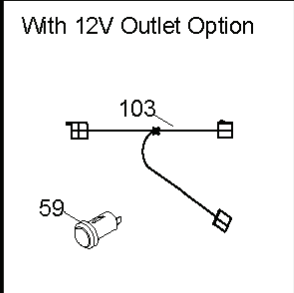

YTH2348, 96045002701, 2010-12

SPARE PARTS LIST

T11S

REF.	PART NO.	DESCRIPTION	REMARK	QTY.	KIT
1	532163465	BATTERY		1	
2	874760412	BOLT		1	
8	532186491	BOX		1	
16	532176138	MICRO SWITCH		1	
21	532400252	HARNESS		1	
22	532004152	BULB		1	
24	532400253	CABLE		1	
25	532412895	CABLE.STARTER.6G.BL/RE*SUBS/2*		1	
26	532175158	FUSE		1	
27	873510400	NUT		1	
28	532145491	CABLE		1	
29	532401545	SWITCH		1	
30	532193350	IGNITION MODULE		1	
33	532411933	KEY		1	
34	532110712	SWITCH		1	
40	532401104	CABLE ASSY		1	
41	817720408	SCREW		1	
42	532131563	COVER		1	
43	532192507	SOLENOID		1	
46	532401763	DISPLAY		1	
50	532196112	SWITCH		1	
55	817060512	SCREW		1	
71	532194276	CABLE ASSY		1	
79	532175242	HOLDER		1	
90	532435395	TERMINAL COVER		1	
91	532190270	STRAP BATTERY MOUNT FRO		1	
99	817670412	SCREW		1	
100	819091416	WASHER		1	
102	532404454	CABLE		1	
105	532407568	SWITCH		1	

REF.	PART NO.	DESCRIPTION	REMARK	QTY.	KIT
1	532059192	CAP VALVE		1	
2	532065139	NIPPLE		1	
3	532138336	RIM	Front	1	
4	532059904	HOSE	Front (Service Item Only)	1	
5	532106222	TIRE	Front	1	
6	532124957	FITTING	Front Wheel Only	1	
7	532124959	BEARING	Front Wheel Only	1	
8	532175039	HUB CAP	Front Wheel Only	1	
9	532138468	TIRE	Rear	1	
10	532124926	HOSE	Rear (Service Item Only)	1	
11	532138337	RIM SPROCKET	Rear	1	
..	532144334	SEALING FOAM	10 oz. Tube	1	
	PART NO.		REMARK		KIT