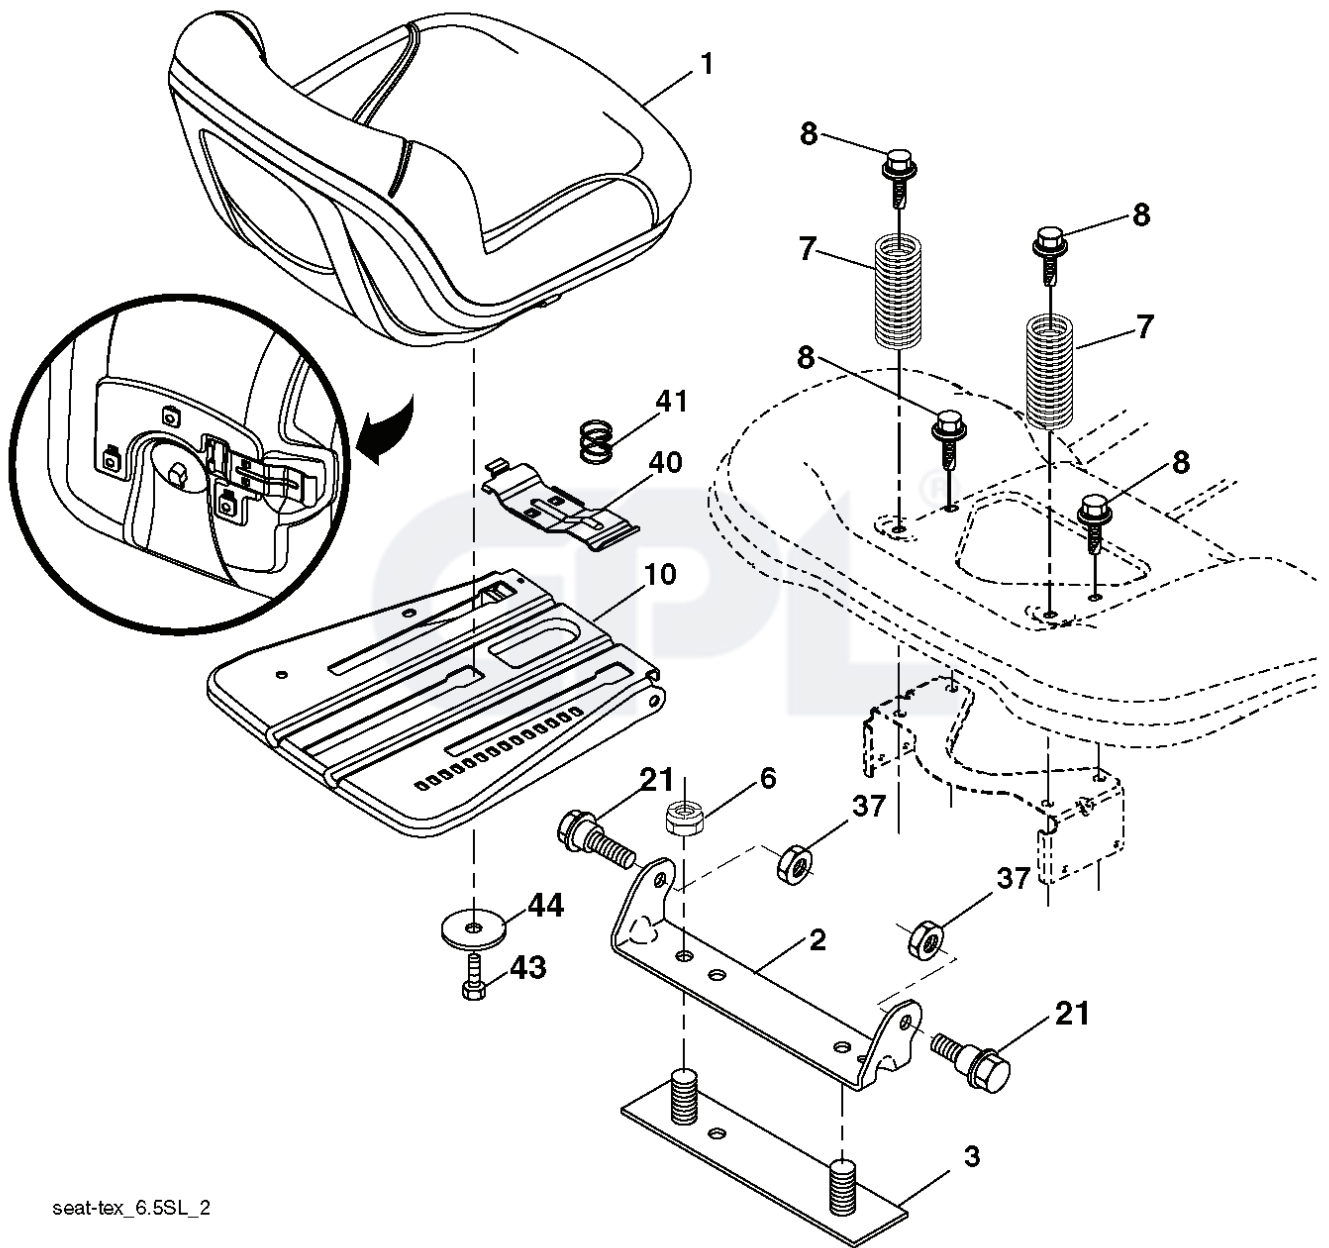

REF.	PART NO.	DESCRIPTION	REMARK	QTY.	KIT
2	532422027	SHAFT		1	
3	532195231	LEVER		1	
7	532411555	GRIP		1	
10	532196314	SPRING		1	
87	532194209	SPRING		1	
88	532410710	SPRING		1	
89	819191912	WASHER		1	
90	532194208	PIN		1	
91	532195181	LINK		1	
97	817000612	SCREW		1	
98	532195264	LINK		1	

PTO SWITCH
(MATING SIDE)

IGNITION SWITCH

POSITION	CIRCUIT	"MAKE"
OFF	M+G+A1	
RUN/OVERRIDE	B+A1	
RUN	B+A1	L+A2
START	B+S+A1	

CHASSIS HARNESS
CONNECTOR
(MATING SIDE)

DASH HARNESS
CONNECTOR

WIRING INSULATED CLIPS
NOTE: IF WIRING INSULATED
CLIPS WERE REMOVED FOR
SERVICING OF UNIT, THEY
SHOULD BE RE-INSTALLED TO
PROPERLY SECURE YOUR
WIRING.

NON-REMOVABLE
CONNECTIONS

REMOVABLE
CONNECTIONS

seat-tex_6.5SL_2

REF.	PART NO.	DESCRIPTION	REMARK	QTY.	KIT
1	532424068	SEAT		1	
2	532180166	BRACKET		1	
3	532140675	STRAP		1	
6	873800600	NUT		1	
7	532124181	SPRING		1	
8	532171877	BOLT		1	
10	532196977	PLATE		1	
21	532171852	BOLT		1	
37	873800500	LOCK NUT		1	
40	532197661	HANDLE		1	
41	532198200	SPRING		1	
43	874760612	BOLT		1	
44	819133812	WASHER		1	