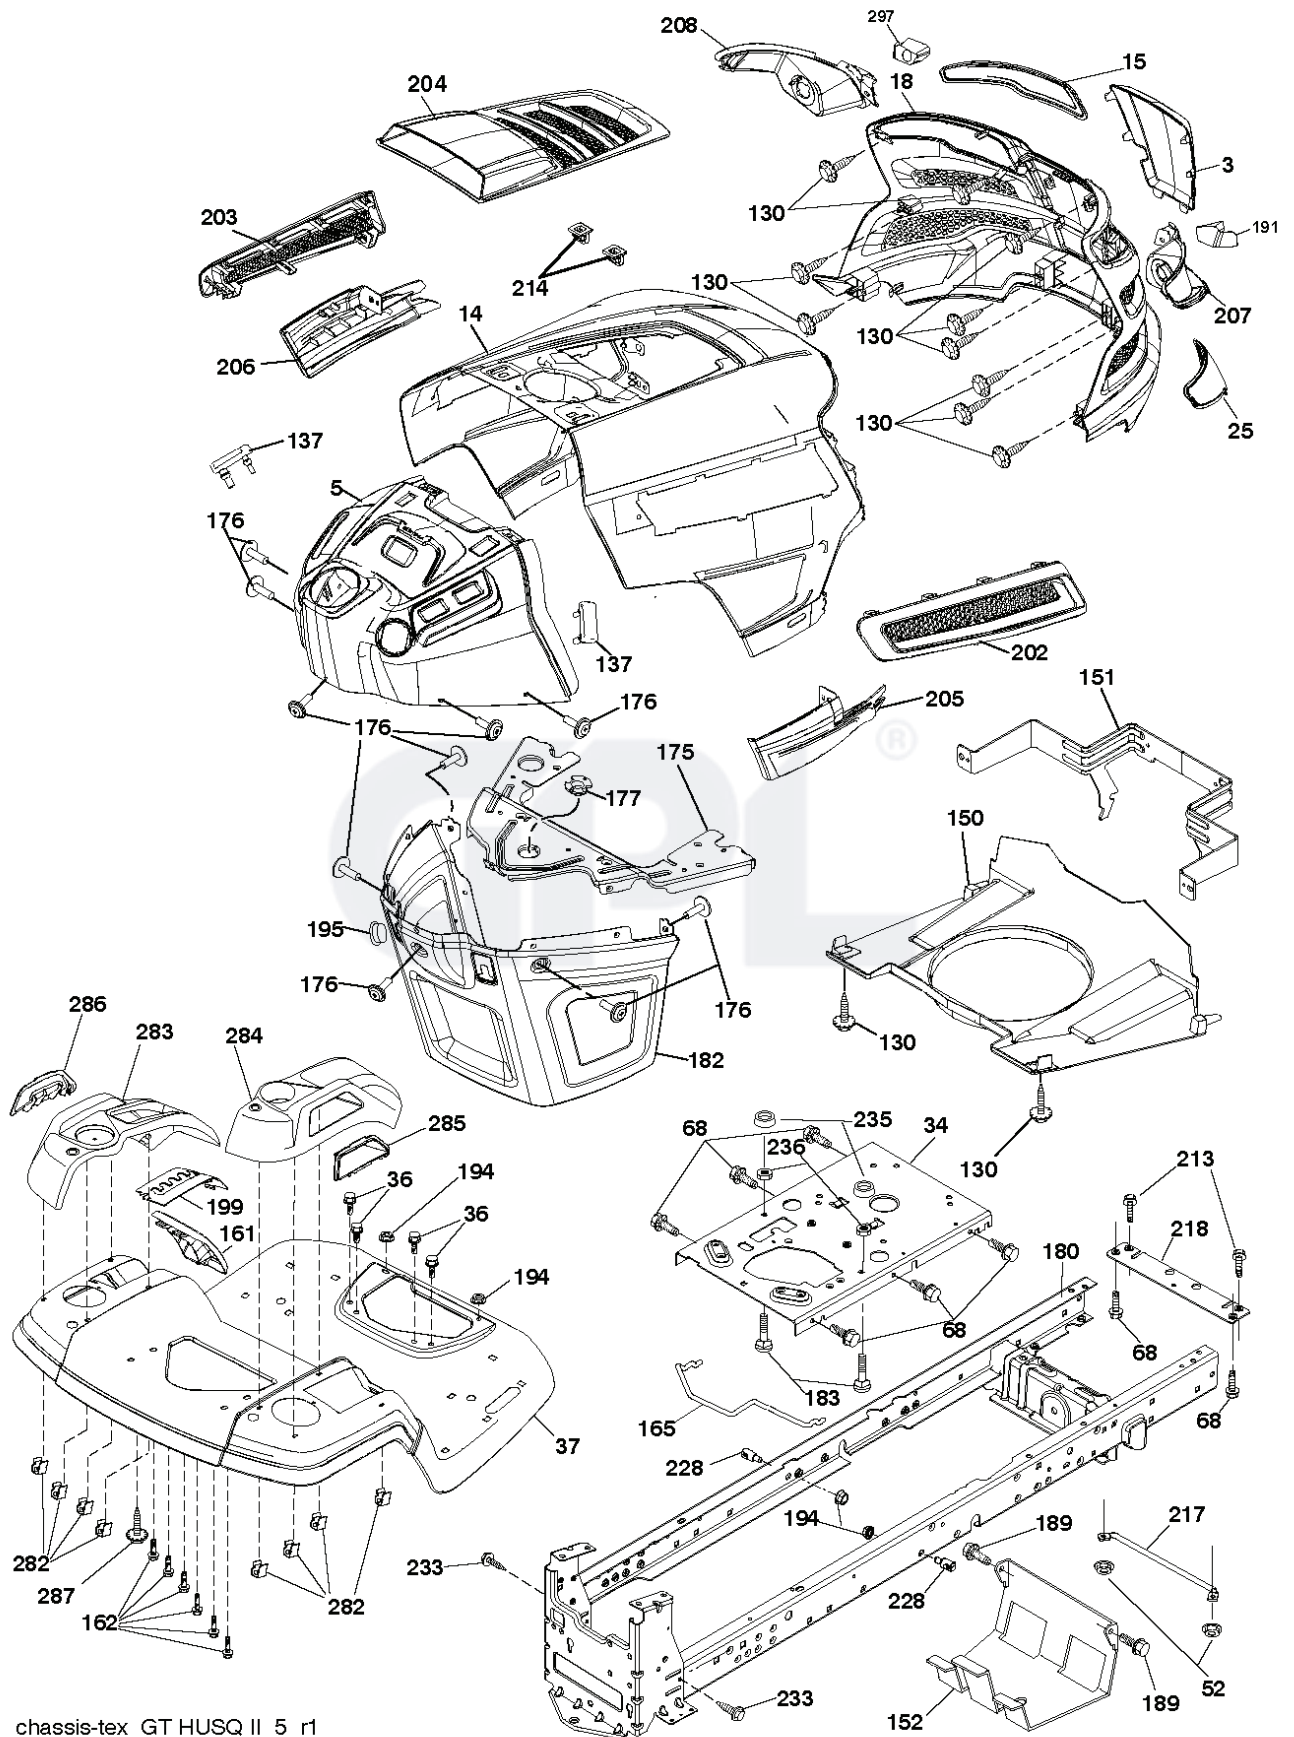

chassis-tex_GT HUSQ II_5_r1

REF.	PART NO.	DESCRIPTION	REMARK	QTY.	KIT
3	532439752	LOGOTYPE		1	
5	532437471	DASH		1	
14	532441177	HOOD		1	
15	532439733	LENS	LH	1	
18	532440653	GRILLE		1	
25	532439732	LENS	RH	1	
34	532196125	PLATE		1	
36	817060512	SCREW		1	
37	532441178	FENDER		1	
52	873680500	NUT		1	
68	817490508	SCREW		1	
130	532416358	SCREW		1	
137	532407590	DAMPING PIECE		1	
150	532439774	AIR DUCT		1	
151	532436670	BRACKET		1	
152	532199535	SHIELD		1	
161	532439781	FUEL		1	
162	532142432	SCREW		1	
165	532196826	BRACKET		1	
175	532196304	SUPPORT		1	
176	532400776	SCREW		1	
177	532195227	BUSHING		1	
180	532195457	CHASSIS		1	
182	532406859	DASH		1	
183	874520520	BOLT		1	
189	817000512	SCREW		1	
191	532437455	INSERT		1	
194	873900500	NUT		1	
195	532404137	TROU*RPL.PAR 532401556428		1	
199	532413485	PLATE		1	
202	532439728	COVER	RH	1	
203	532439727	COVER	LH	1	
204	532435714	COVER		1	
205	532439730	SKIRT	RH	1	
206	532439729	SKIRT	LH	1	
207	532439734	CUP	RH	1	
208	532439735	CUP	LH	1	
213	874760512	BOLT		1	
214	532199145	CLIP		1	
217	532409167	ROD		1	
218	532196395	PLATE		1	
228	532195161	STUD		1	
233	532196539	BOLT		1	
235	532406129	SPACER		1	
236	873930500	NUT		1	
282	532414110	CLIP		1	
283	532439861	CONSOLE		1	
284	532439823	CONSOLE		1	
285	532416315	CONSOLE	RH	1	
286	532416317	CONSOLE	LH	1	
287	817600406	SCREW		1	
297	532437456	INSERT		1	
--	532431883	BUMPER		1