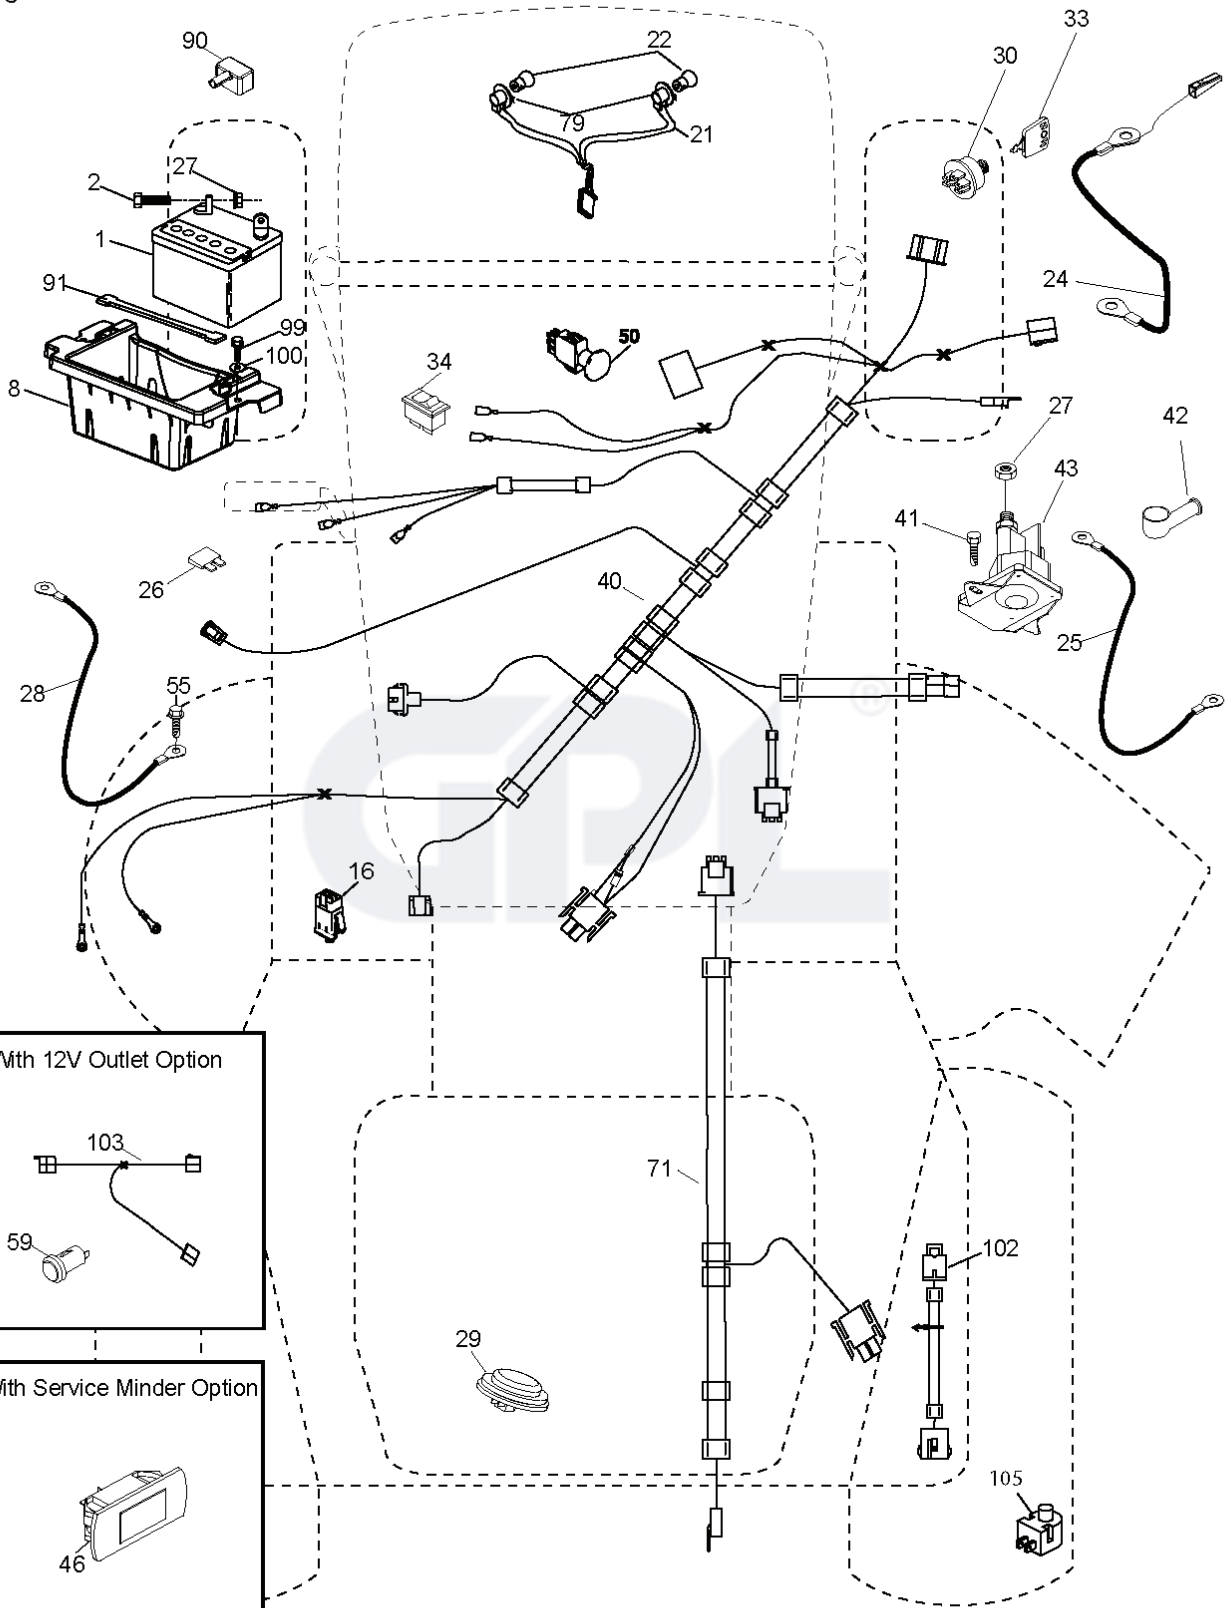

YTH2348, 96045002701, 2010-12

SPARE PARTS LIST

T11S

REF.	PART NO.	DESCRIPTION	REMARK	QTY.	KIT
1	532163465	BATTERY		1	
2	874760412	BOLT		1	
8	532186491	BOX		1	
16	532176138	MICRO SWITCH		1	
21	532400252	HARNESS		1	
22	532004152	BULB		1	
24	532400253	CABLE		1	
25	532412895	CABLE.STARTER.6G.BL/RE*SUBS/2*		1	
26	532175158	FUSE		1	
27	873510400	NUT		1	
28	532145491	CABLE		1	
29	532401545	SWITCH		1	
30	532193350	IGNITION MODULE		1	
33	532411933	KEY		1	
34	532110712	SWITCH		1	
40	532401104	CABLE ASSY		1	
41	817720408	SCREW		1	
42	532131563	COVER		1	
43	532192507	SOLENOID		1	
46	532401763	DISPLAY		1	
50	532196112	SWITCH		1	
55	817060512	SCREW		1	
71	532194276	CABLE ASSY		1	
79	532175242	HOLDER		1	
90	532435395	TERMINAL COVER		1	
91	532190270	STRAP BATTERY MOUNT FRO		1	
99	817670412	SCREW		1	
100	819091416	WASHER		1	
102	532404454	CABLE		1	
105	532407568	SWITCH		1	

REF.	PART NO.	DESCRIPTION	REMARK	QTY.	KIT
1	532419138	DECAL		1	
4	532191554	DECAL		1	
5	532178455	DECAL		1	
6	532429557	DECAL		1	
8	532198785	LABEL		1	
9	532145005	DECAL		1	
14	532439583	DECAL		1	
15	532423829	DECAL		1	
16	581627301	DECAL		1	
17	532438482	DECAL		1	
..	532166960	DECAL		1	
..	532439681	PLATE	LH	1	
..	532439682	PAD	RH	1	