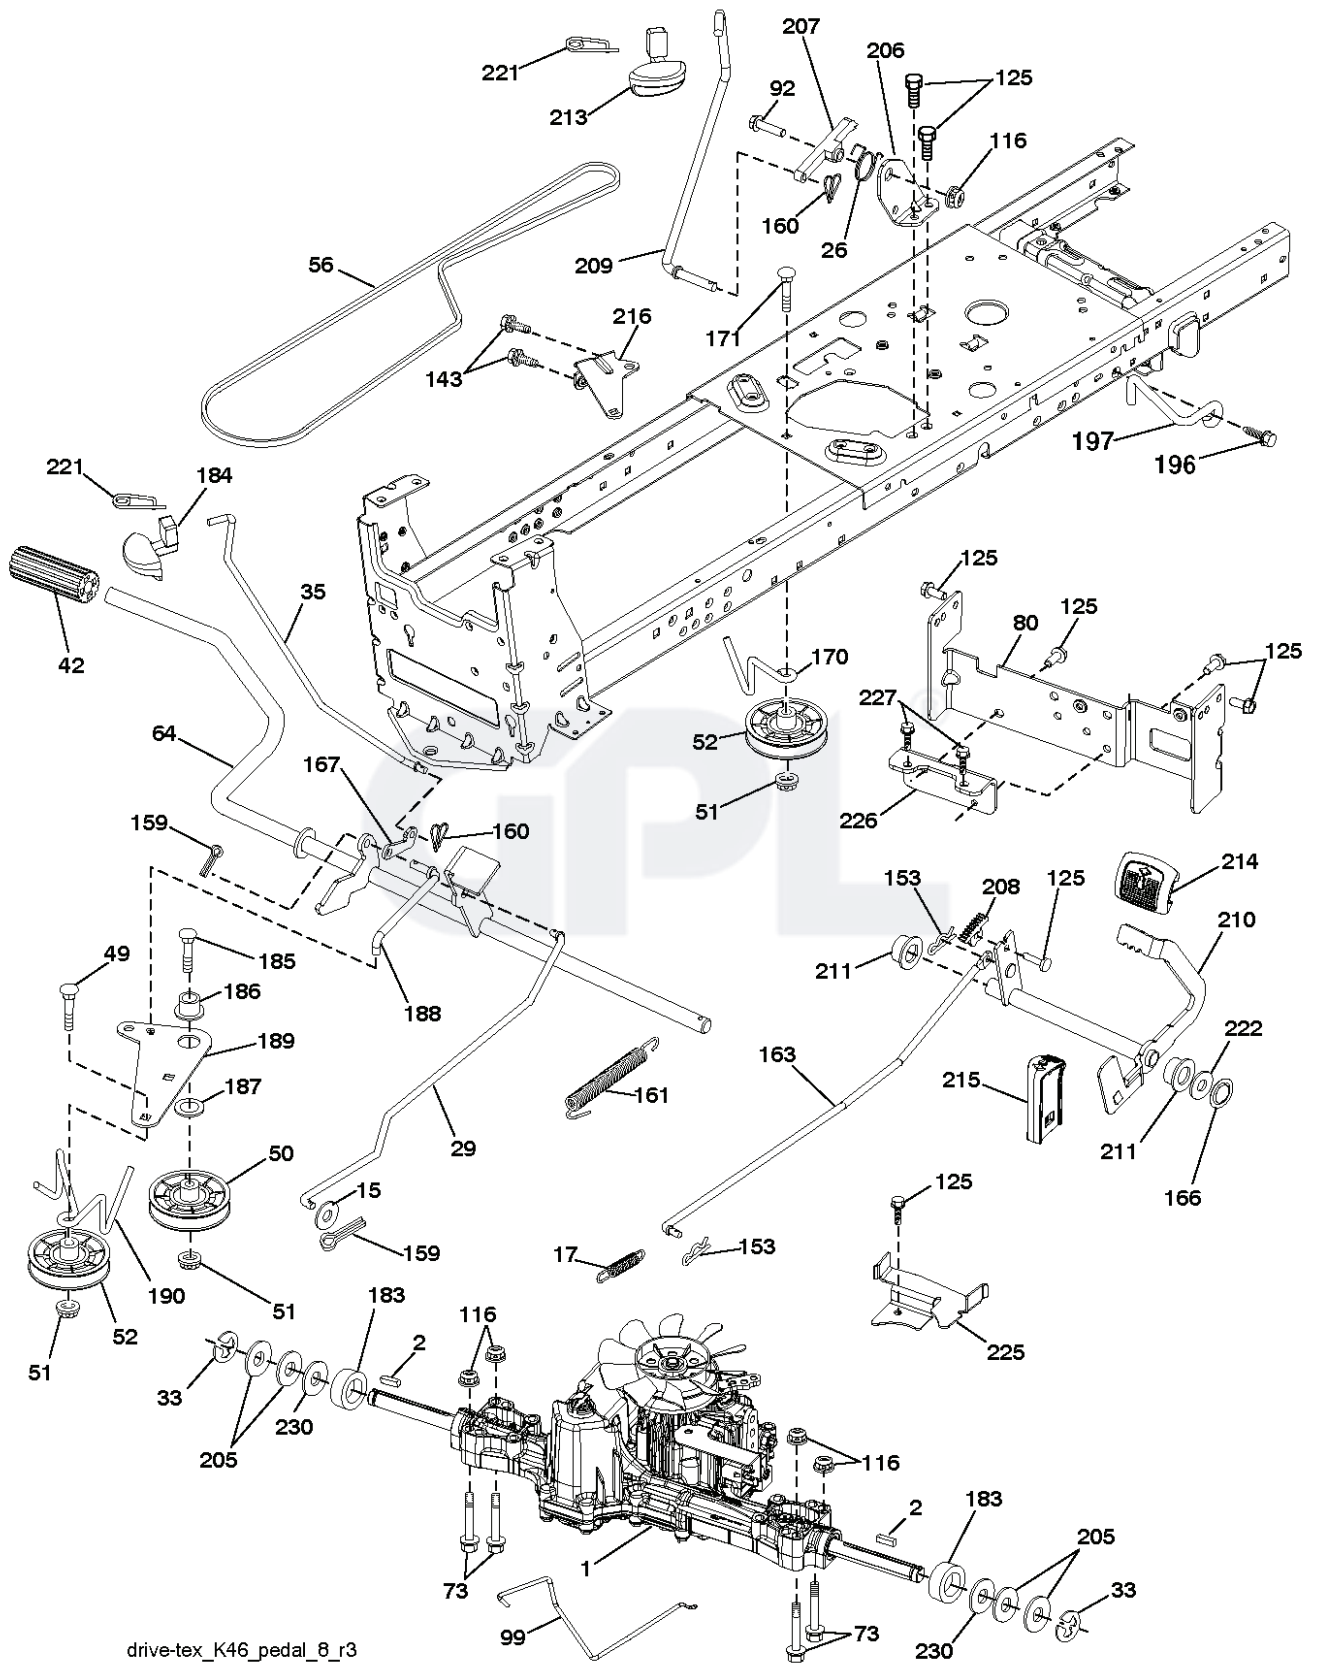

YTH2348, 96045002701, 2010-12

SPARE PARTS LIST

T11S

REF.	PART NO.	DESCRIPTION	REMARK	QTY.	KIT
1	532163465	BATTERY		1	
2	874760412	BOLT		1	
8	532186491	BOX		1	
16	532176138	MICRO SWITCH		1	
21	532400252	HARNESS		1	
22	532004152	BULB		1	
24	532400253	CABLE		1	
25	532412895	CABLE.STARTER.6G.BL/RE*SUBS/2*		1	
26	532175158	FUSE		1	
27	873510400	NUT		1	
28	532145491	CABLE		1	
29	532401545	SWITCH		1	
30	532193350	IGNITION MODULE		1	
33	532411933	KEY		1	
34	532110712	SWITCH		1	
40	532401104	CABLE ASSY		1	
41	817720408	SCREW		1	
42	532131563	COVER		1	
43	532192507	SOLENOID		1	
46	532401763	DISPLAY		1	
50	532196112	SWITCH		1	
55	817060512	SCREW		1	
71	532194276	CABLE ASSY		1	
79	532175242	HOLDER		1	
90	532435395	TERMINAL COVER		1	
91	532190270	STRAP BATTERY MOUNT FRO		1	
99	817670412	SCREW		1	
100	819091416	WASHER		1	
102	532404454	CABLE		1	
105	532407568	SWITCH		1	

REF.	PART NO.	DESCRIPTION	REMARK	QTY.	KIT
1	532419138	DECAL		1	
4	532191554	DECAL		1	
5	532178455	DECAL		1	
6	532429557	DECAL		1	
8	532198785	LABEL		1	
9	532145005	DECAL		1	
14	532439583	DECAL		1	
15	532423829	DECAL		1	
16	581627301	DECAL		1	
17	532438482	DECAL		1	
..	532166960	DECAL		1	
..	532439681	PLATE	LH	1	
..	532439682	PAD	RH	1	