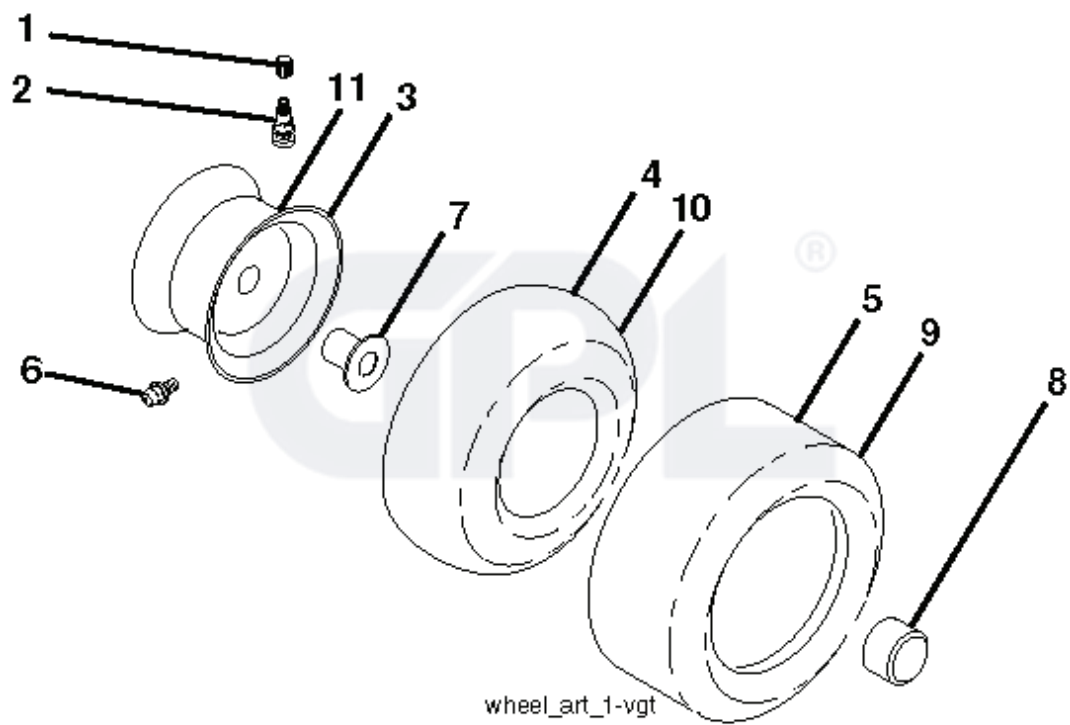

REF.	PART NO.	DESCRIPTION	REMARK	QTY.	KIT
2	532422027	SHAFT		1	
3	532195231	LEVER		1	
7	532411555	GRIP		1	
10	532196314	SPRING		1	
87	532194209	SPRING		1	
88	532410710	SPRING		1	
89	819191912	WASHER		1	
90	532194208	PIN		1	
91	532195181	LINK		1	
97	817000612	SCREW		1	
98	532195264	LINK		1	

PTO SWITCH
(MATING SIDE)

IGNITION SWITCH

POSITION	CIRCUIT	"MAKE"
OFF	M+G+A1	
RUN/OVERRIDE	B+A1	
RUN	B+A1	L+A2
START	B+S+A1	

CHASSIS HARNESS
CONNECTOR
(MATING SIDE)

DASH HARNESS
CONNECTOR

WIRING INSULATED CLIPS
NOTE: IF WIRING INSULATED
CLIPS WERE REMOVED FOR
SERVICING OF UNIT, THEY
SHOULD BE RE-INSTALLED TO
PROPERLY SECURE YOUR
WIRING.

NON-REMOVABLE
CONNECTIONS

REMOVABLE
CONNECTIONS

seat-tex_6.5SL_2

REF.	PART NO.	DESCRIPTION	REMARK	QTY.	KIT
1	532424068	SEAT		1	
2	532180166	BRACKET		1	
3	532140675	STRAP		1	
6	873800600	NUT		1	
7	532124181	SPRING		1	
8	532171877	BOLT		1	
10	532196977	PLATE		1	
21	532171852	BOLT		1	
37	873800500	LOCK NUT		1	
40	532197661	HANDLE		1	
41	532198200	SPRING		1	
43	874760612	BOLT		1	
44	819133812	WASHER		1	

REF.	PART NO.	DESCRIPTION	REMARK	QTY.	KIT
1	532439740	STEERING WHEEL		1	
2	532195968	SHAFT	FRONT	1	
4	532403087	SPINDLE	LH	1	
5	532403088	SPINDLE	RH	1	
6	532124931	WASHER		1	
7	532121748	WASHER		1	
8	812000029	RETAINER RING		1	
9	532121232	HUB CAP		1	
13	532121749	WASHER		1	
14	810040600	WASHER		1	
15	873540600	NUT		1	
16	532408219	SHAFT		1	
19	532194729	PLATE		1	
21	532186737	ADAPTER		1	
22	532420537	SUPPORT		1	
26	532439743	HUB CAP		1	
28	817000612	SCREW		1	
35	532194732	PLATE		1	
45	819183812	WASHER		1	
51	873940800	NUT		1	
53	532188967	WASHER		1	
57	532197246	BRACKET		1	
58	532194747	BOLT		1	
59	532194748	WASHER		1	
60	873971000	NUT		1	
61	532194740	LINK		1	
62	532194741	LINK		1	
63	817000512	SCREW		1	
64	532199849	SPRING RETAINER		1	
66	871020748	BOLT		1	
67	532194737	BUSHING		1	
68	873900700	NUT		1	
69	532199162	WASHER		1	
70	532196197	BRACKET	FRONT	1	