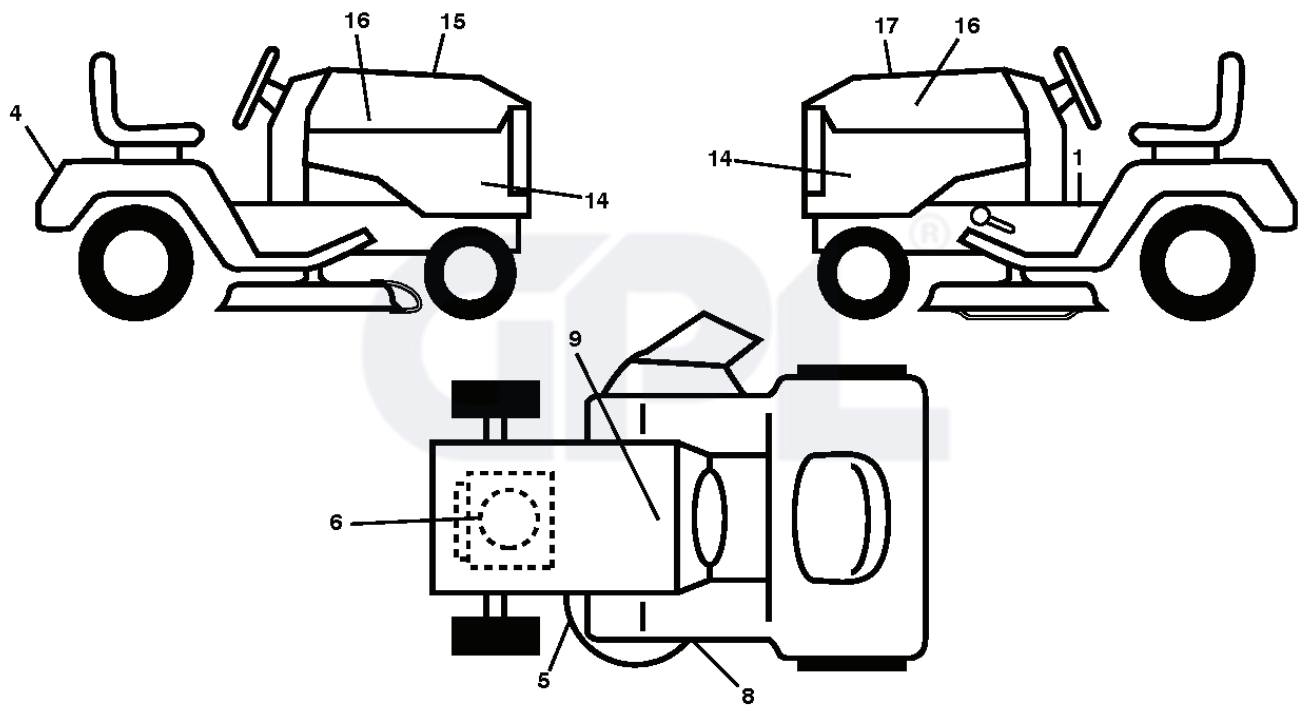

REF.	PART NO.	DESCRIPTION	REMARK	QTY.	KIT
1	532419138	DECAL		1	
4	532191554	DECAL		1	
5	532178455	DECAL		1	
6	532429557	DECAL		1	
8	532198785	LABEL		1	
9	532145005	DECAL		1	
14	532439583	DECAL		1	
15	532423829	DECAL		1	
16	581627301	DECAL		1	
17	532438482	DECAL		1	
..	532166960	DECAL		1	
..	532439681	PLATE	LH	1	
..	532439682	PAD	RH	1