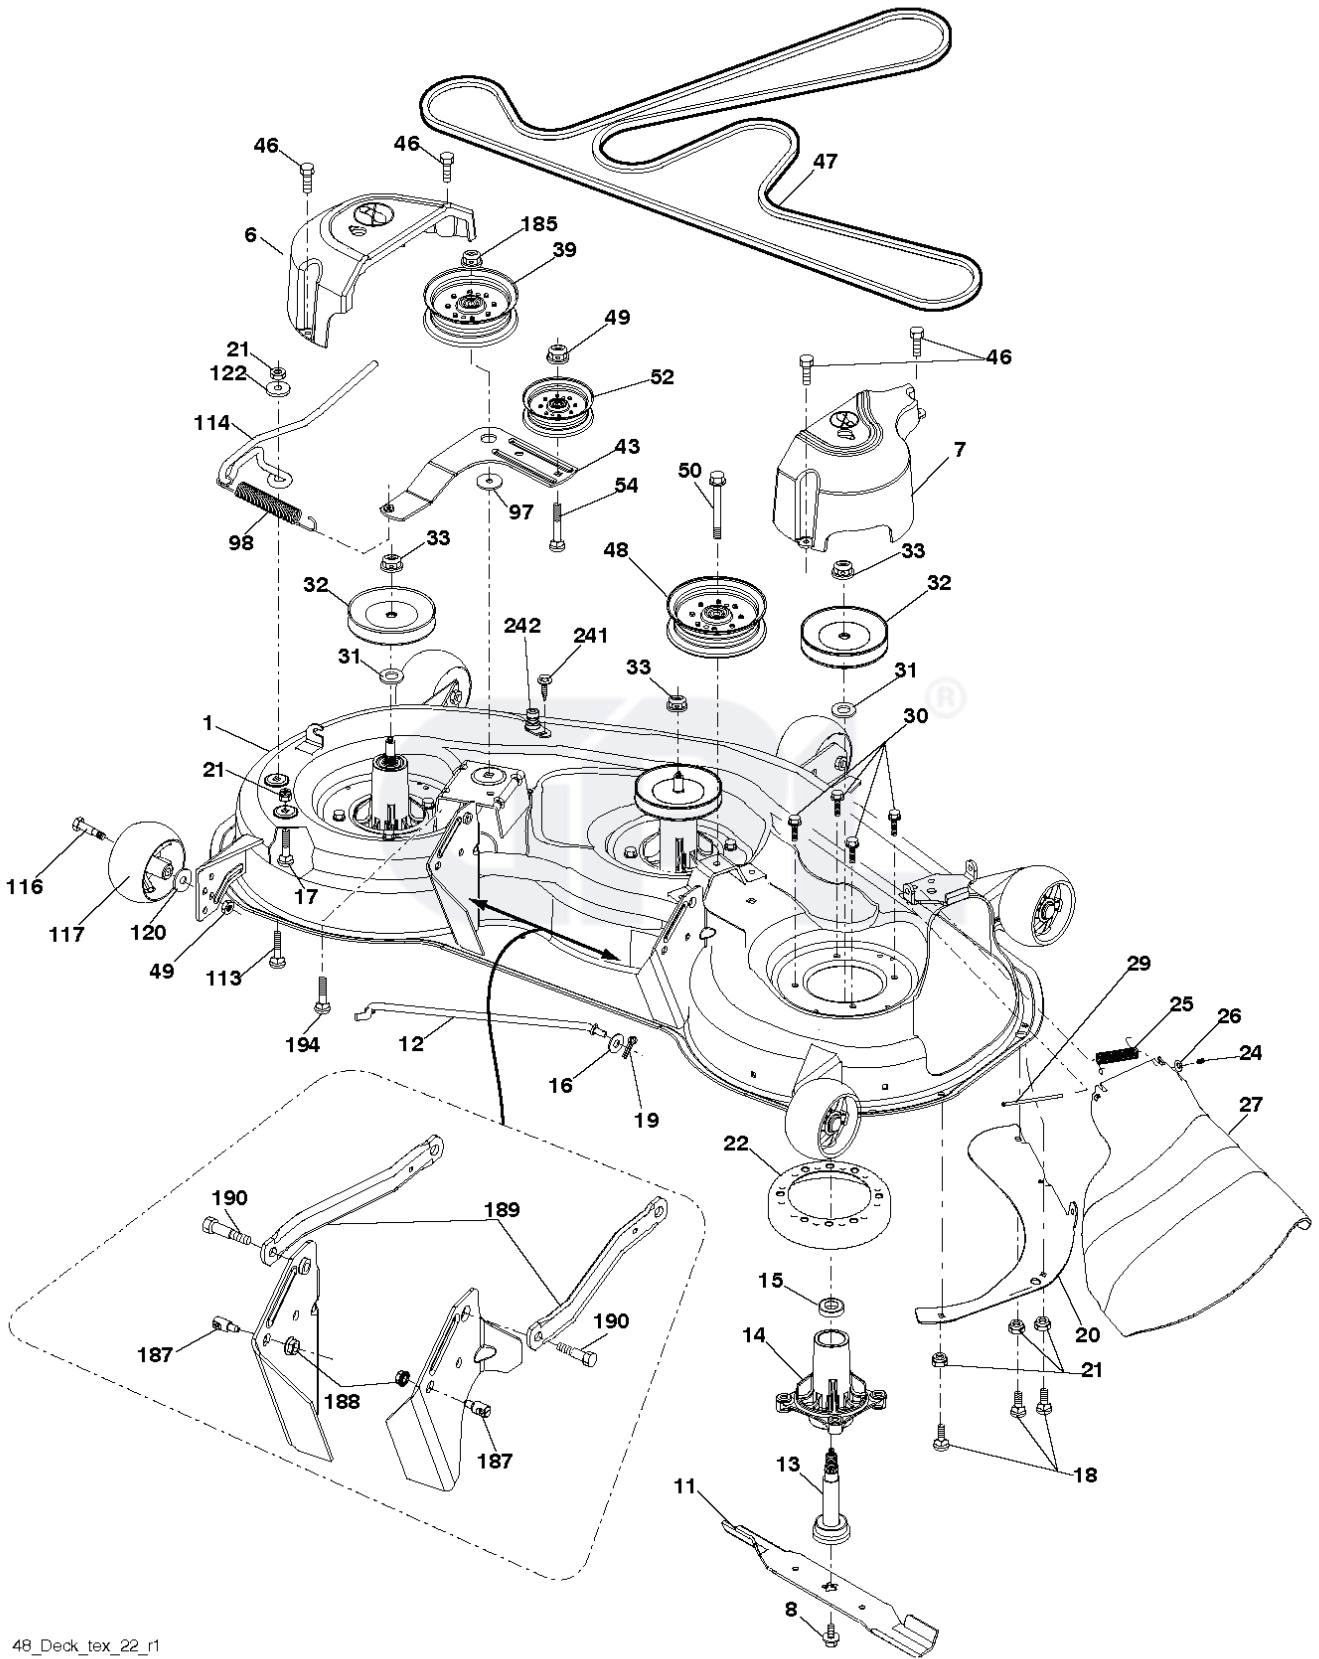

REF.	PART NO.	DESCRIPTION	REMARK	QTY.	KIT
1	532440048	CUTTING DECK		1	
6	532197248	MANDREL COVER(L.H.)	LH	1	
7	532199102	MANDREL COVER(R.H.)	RH	1	
8	532193003	SCREW		1	
11	532180054	BLADE		1	
12	532404851	ROD		1	
13	532187291	SHAFT		1	
14	532187281	BEARING HOUSING		1	
15	532110485	BEARING		1	
16	819131312	WASHER		1	
17	872110505	BOLT		1	
18	872140505	BOLT		1	
19	532194208	PIN		1	
20	532174378	BAFFLE		1	
21	873680500	NUT		1	
22	532174493	STRIPPER, MANDREL, BLACK		1	
24	532105304	HUB CAP		1	
25	532178102	SPRING		1	
26	532110452	NUT		1	
27	532181707	SHIELD		1	
29	532131491	SHAFT		1	
30	532173984	SCREW		1	
31	532187690	WASHER		1	
32	532153532	PULLEY		1	
33	532400234	NUT		1	
39	532197380	PULLEY		1	
43	532196065	ARM		1	
46	532137729	SCREW		1	
47	532197242	BELT		1	
48	532197379	PULLEY		1	
49	873900600	NUT		1	
50	817490636	SCREW		1	
52	532193197	PULLEY		1	
54	872110612	BOLT		1	
97	532178515	WASHER		1	
98	532196105	SPRING		1	
113	872110508	BOLT		1	
114	532197451	TIGE DE TENSION		1	
116	532193406	BOLT		1	
117	532174873	WHEEL		1	
120	819132012	WASHER		1	
122	532187557	BUSHING		1	
185	873900700	NUT		1	
187	532195161	STUD		1	
188	873900500	NUT		1	
189	532195185	ARM		1	
190	532196539	BOLT		1	
194	874490736	BOLT		1	
241	532152927	SCREW		1	
242	532415598	HOSE COUPLING		1	
..	532416405	COUPLING		1	
..	532187292	MANDREL		1	
..	532439644	CUTTING DECK		1