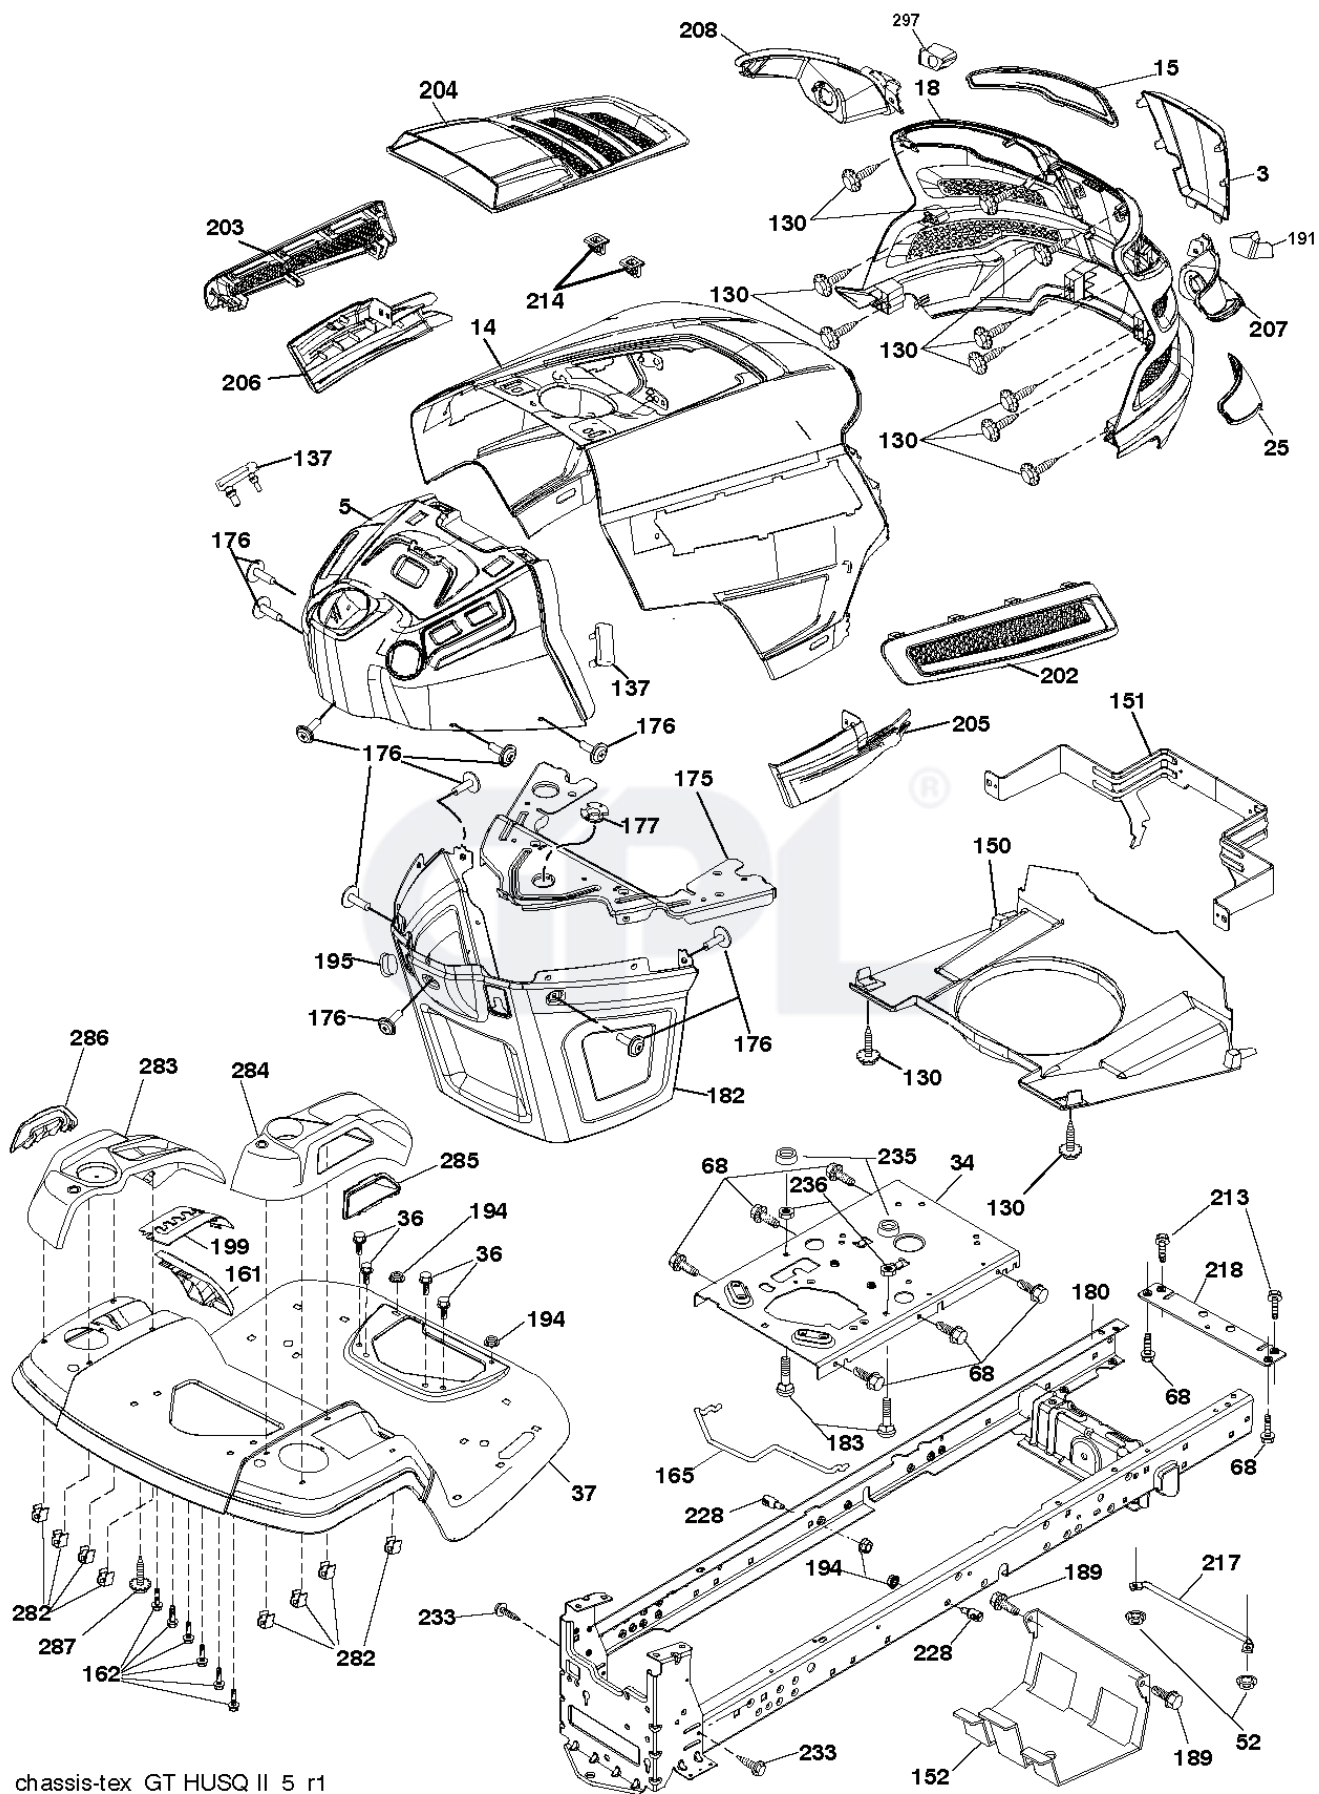

steering-tex_LEGND2_18_r1

REF.	PART NO.	DESCRIPTION	REMARK	QTY.	KIT
1	532416480	STEERING WHEEL		1	
2	532195968	SHAFT	FRONT	1	
4	532403087	SPINDLE	LH	1	
5	532403088	SPINDLE	RH	1	
6	532124931	WASHER		1	
7	532121748	WASHER		1	
8	812000029	RETAINER RING		1	
9	532121232	HUB CAP		1	
13	532121749	WASHER		1	
14	810040600	WASHER		1	
15	873540600	NUT		1	
16	532408219	SHAFT		1	
19	532194729	PLATE		1	
21	532186737	ADAPTER		1	
22	532420537	SUPPORT		1	
26	532415987	KNOB		1	
28	817000612	SCREW		1	
35	532194732	PLATE		1	
45	819183812	WASHER		1	
51	873940800	NUT		1	
53	532188967	WASHER		1	
57	532197246	BRACKET		1	
58	532194747	BOLT		1	
59	532194748	WASHER		1	
60	873971000	NUT		1	
61	532194740	LINK		1	
62	532194741	LINK		1	
63	817000512	SCREW		1	
64	532199849	SPRING RETAINER		1	
66	871020748	BOLT		1	
67	532194737	BUSHING		1	
68	873900700	NUT		1	
69	532199162	WASHER		1	
70	532196197	BRACKET	FRONT	1	

REF.	PART NO.	DESCRIPTION	REMARK	QTY.	KIT
1	532059192	CAP VALVE		1	
2	532065139	NIPPLE		1	
3	532138336	RIM	Front	1	
4	532059904	HOSE	Front (Service Item Only)	1	
5	532106222	TIRE	Front	1	
6	532124957	FITTING	Front Wheel Only	1	
7	532124959	BEARING	Front Wheel Only	1	
8	532175039	HUB CAP	Front Wheel Only	1	
9	532138468	TIRE	Rear	1	
10	532124926	HOSE	Rear (Service Item Only)	1	
11	532138337	RIM SPROCKET	Rear	1	
..	532144334	SEALING FOAM	10 oz. Tube	1	