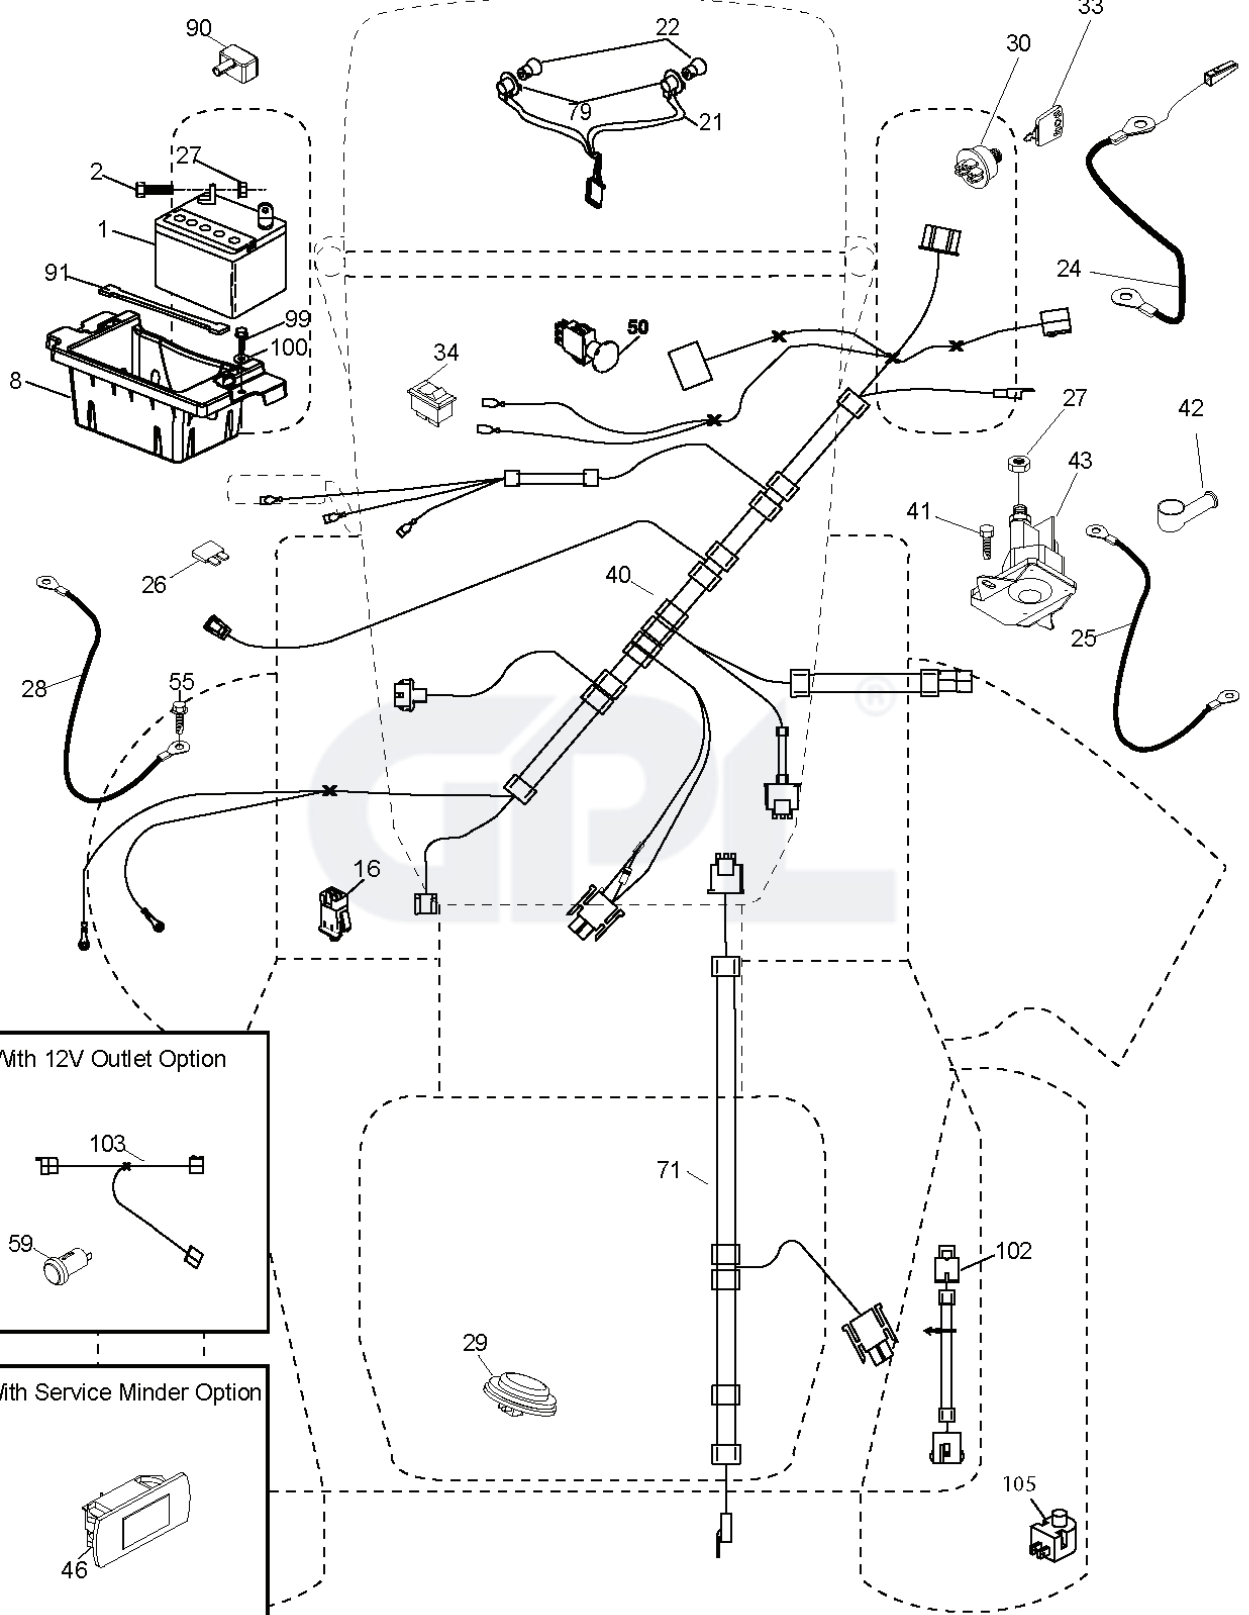

T11S

REF.	PART NO.	DESCRIPTION	REMARK	QTY.	KIT
1	532163465	BATTERY		1	
2	874760412	BOLT		1	
8	532414126	TRAY		1	
16	532176138	MICRO SWITCH		1	
21	532400252	HARNESS		1	
22	532004152	BULB		1	
24	532400253	CABLE		1	
25	532412895	CABLE.STARTER.6G.BL/RE*SUBS/2*		1	
26	532175158	FUSE		1	
27	873510400	NUT		1	
28	532145491	CABLE		1	
29	532401545	SWITCH		1	
30	532193350	IGNITION MODULE		1	
33	532411933	KEY		1	
34	532110712	SWITCH		1	
40	532401104	CABLE ASSY		1	
41	817720408	SCREW		1	
42	532131563	COVER		1	
43	532192507	SOLENOID		1	
46	532401763	DISPLAY		1	
50	532196112	SWITCH		1	
55	817060512	SCREW		1	
71	532194276	CABLE ASSY		1	
79	532175242	HOLDER		1	
90	532435395	TERMINAL COVER		1	
91	532190270	STRAP BATTERY MOUNT FRO		1	
99	817670412	SCREW		1	
100	819091416	WASHER		1	
102	532404454	CABLE		1	
105	532407568	SWITCH		1	
	PART NO.		REMARK		KIT