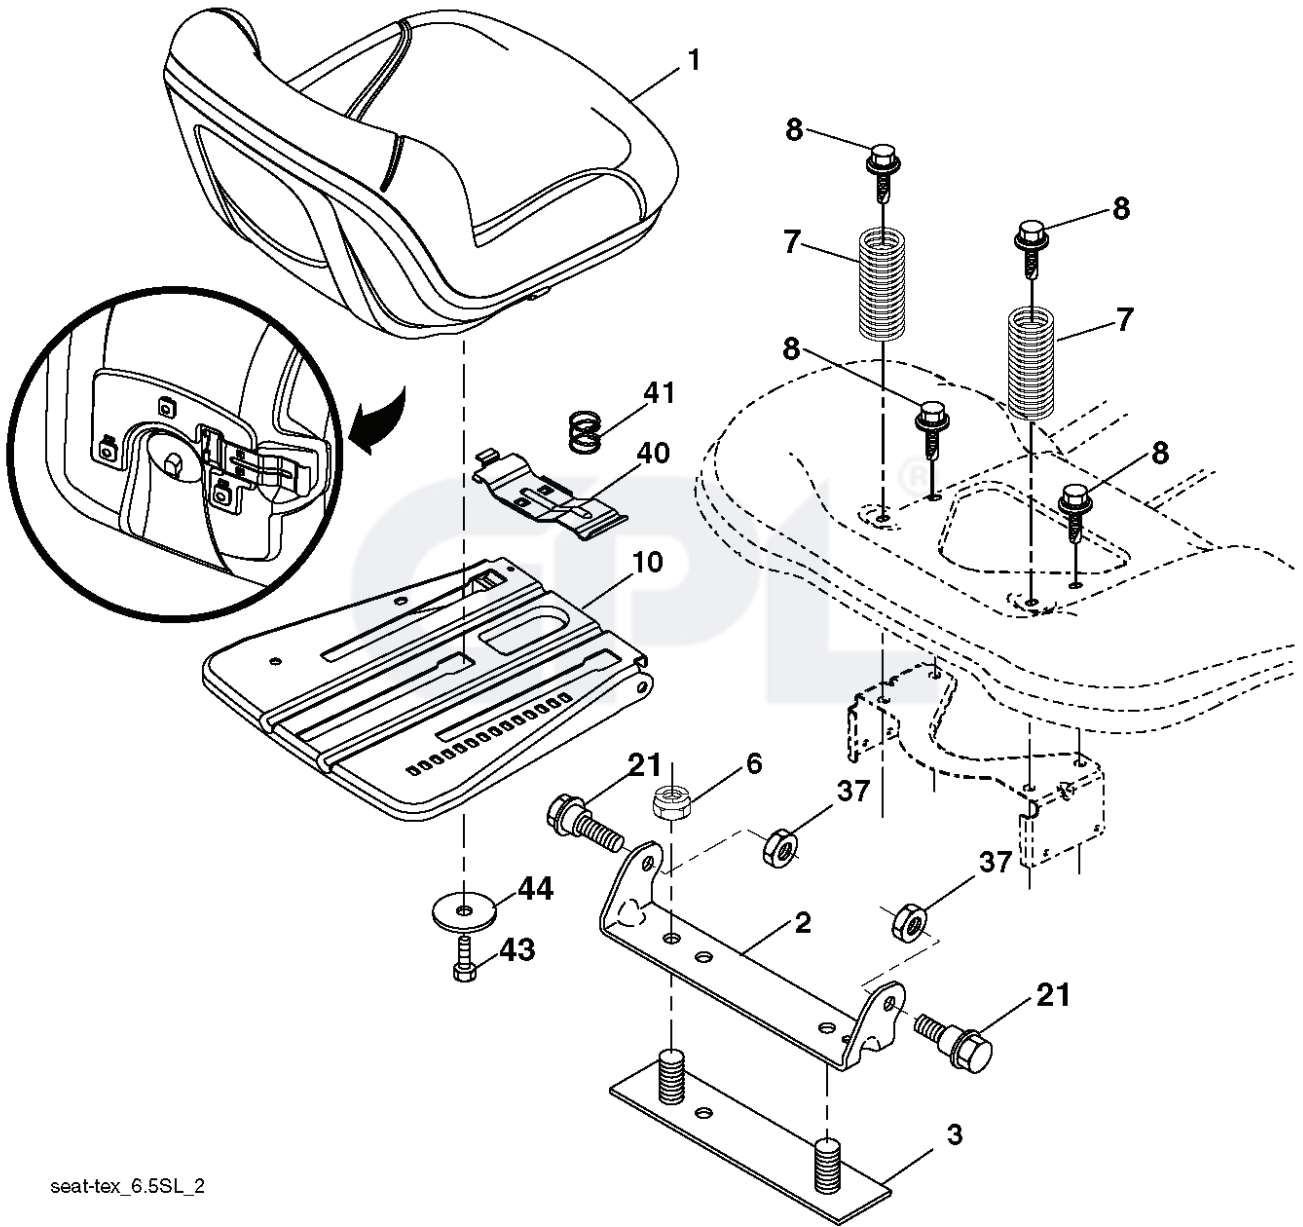

REF.	PART NO.	DESCRIPTION	REMARK	QTY.	KIT
2	532422027	SHAFT		1	
3	532195231	LEVER		1	
7	532411555	GRIP		1	
10	532196314	SPRING		1	
87	532194209	SPRING		1	
88	532410710	SPRING		1	
89	819191912	WASHER		1	
90	532194208	PIN		1	
91	532195181	LINK		1	
97	817000612	SCREW		1	
98	532195264	LINK		1	

PTO SWITCH
(MATING SIDE)

IGNITION SWITCH

POSITION	CIRCUIT	"MAKE"
OFF	M+G+A1	
RUN/OVERRIDE	B+A1	
RUN	B+A1	L+A2
START	B + S + A1	

CHASSIS HARNESS
CONNECTOR
(MATING SIDE)

DASH HARNESS
CONNECTOR

WIRING INSULATED CLIPS
NOTE: IF WIRING INSULATED
CLIPS WERE REMOVED FOR
SERVICING OF UNIT, THEY
SHOULD BE RE-INSTALLED TO
PROPERLY SECURE YOUR
WIRING.

NON-REMOVABLE
CONNECTIONS

REMOVABLE
CONNECTIONS

seat-tex_6.5SL_2

REF.	PART NO.	DESCRIPTION	REMARK	QTY.	KIT
1	532424068	SEAT		1	
2	532180166	BRACKET		1	
3	532140675	STRAP		1	
6	873800600	NUT		1	
7	532124181	SPRING		1	
8	532171877	BOLT		1	
10	532196977	PLATE		1	
21	532171852	BOLT		1	
37	873800500	LOCK NUT		1	
40	532197661	HANDLE		1	
41	532198200	SPRING		1	
43	874760612	BOLT		1	
44	819133812	WASHER		1	