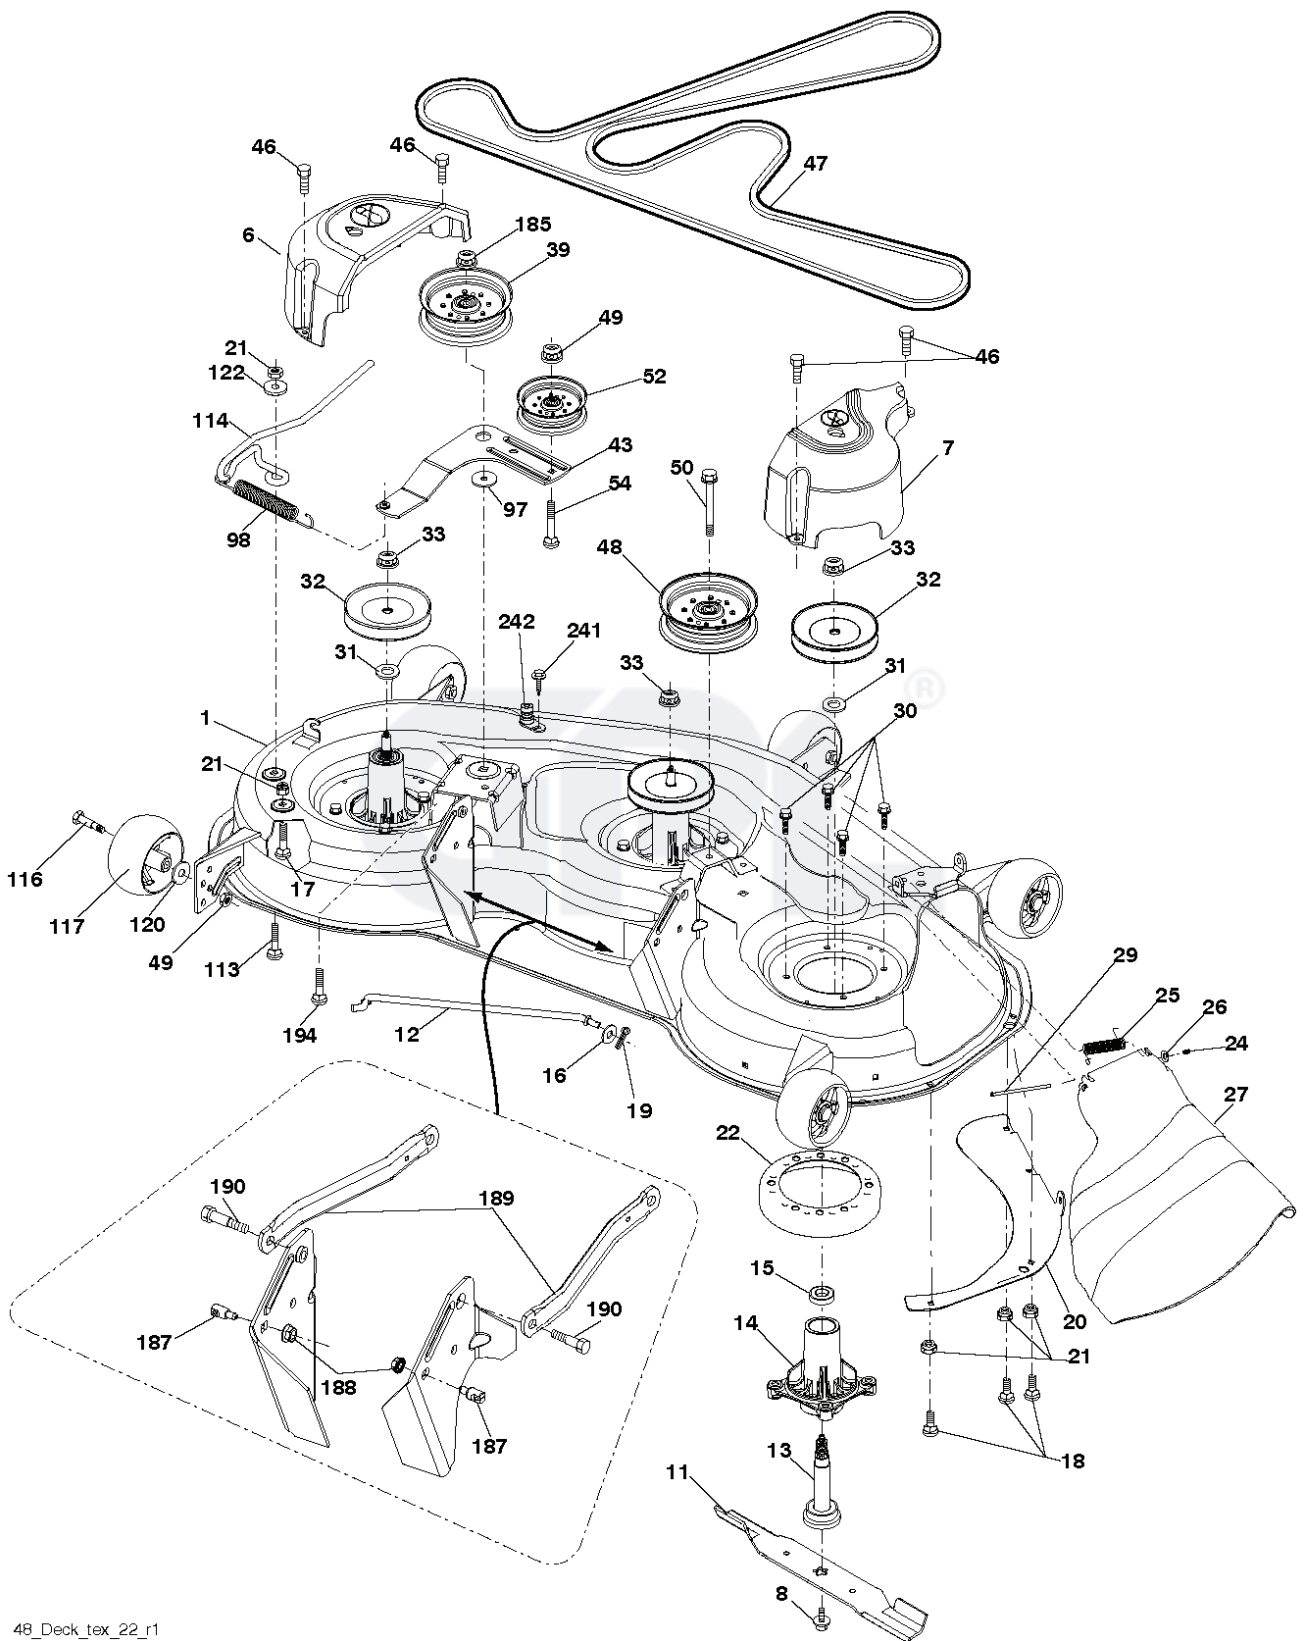

YTH2348, 96045003000, 2010-11

SPARE PARTS LIST

SPARK ARRESTER KIT

engine-tex_bs-2cyl_50

REF.	PART NO.	DESCRIPTION	REMARK	QTY.	KIT
1	000000000	W/O DESCRIPTION	ENGINE BRIGGS MODEL 445577-4187-G1	1	
2	532149723	MUFFLER		1	
9	532194320	BELT GUIDE		1	
11	532400008	CLUTCH		1	
12	532405097	PULLEY		1	
15	532420722	FUEL TANK		1	
18	532430213	FUEL CAP ASSY		1	
20	532423502	CONTROL		1	
21	532416358	SCREW		1	
28	532401135	LINE.FUEL.64"REAR.EMIS		1	
29	532137180	SPARK ARRESTER KIT		1	
37	532123487	HOSE CLAMP		1	
41	532126197	WASHER		1	
42	810040700	WASHER		1	
45	873510400	NUT		1	
62	532434017	SHIELD		1	
69	532165391	GASKET		1	
70	581881101	TUBE	LH	1	
71	581881001	TUBE	RH	1	
79	532183906	SCREW		1	
81	532148456	TUBE		1	
82	532428287	PLUG		1	
84	817060620	SCREW		1	
85	532173937	BOLT		1	
87	532171877	BOLT		1	
90	817000616	SCREW		1	
91	532187495	BUSHING		1	
109	532414114	FILTER		1	
110	532414119	PURGE LINE CARB		1	
111	532420718	PURGE LINE		1	
113	532414127	VALVE		1	

REF.	PART NO.	DESCRIPTION	REMARK	QTY.	KIT
2	532422027	SHAFT		1	
3	532195231	LEVER		1	
7	532411555	GRIP		1	
10	532196314	SPRING		1	
87	532194209	SPRING		1	
88	532410710	SPRING		1	
89	819191912	WASHER		1	
90	532194208	PIN		1	
91	532195181	LINK		1	
97	817000612	SCREW		1	
98	532195264	LINK		1	