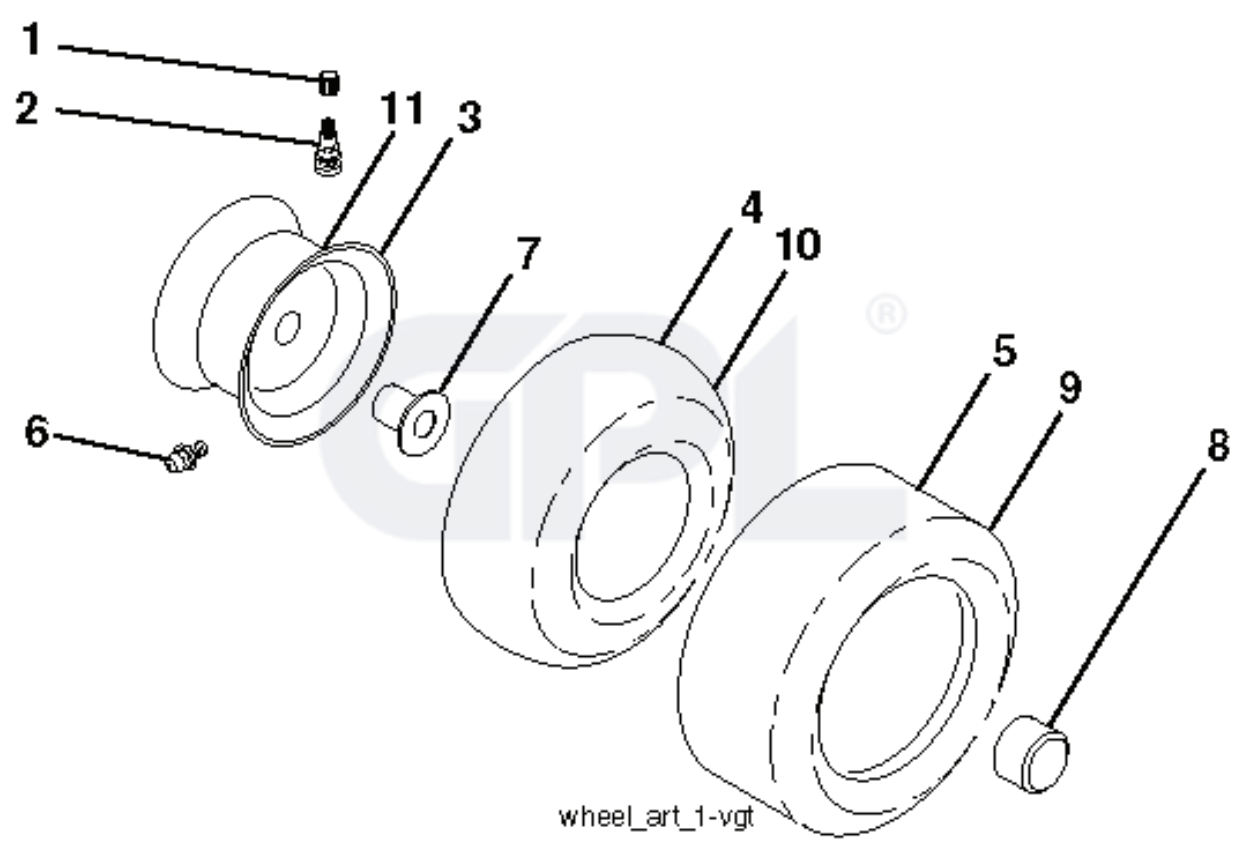

PTO SWITCH
(MATING SIDE)

IGNITION SWITCH

POSITION	CIRCUIT	"MAKE"
OFF	M+G+A1	
RUN/OVERRIDE	B+A1	
RUN	B+A1	L+A2
START	B + S + A1	

CHASSIS HARNESS
CONNECTOR
(MATING SIDE)

DASH HARNESS
CONNECTOR

WIRING INSULATED CLIPS
NOTE: IF WIRING INSULATED
CLIPS WERE REMOVED FOR
SERVICING OF UNIT, THEY
SHOULD BE RE-INSTALLED TO
PROPERLY SECURE YOUR
WIRING.

NON-REMOVABLE
CONNECTIONS

REMOVABLE
CONNECTIONS

seat-tex_6.5SL_2

REF.	PART NO.	DESCRIPTION	REMARK	QTY.	KIT
1	532424068	SEAT		1	
2	532180166	BRACKET		1	
3	532140675	STRAP		1	
6	873800600	NUT		1	
7	532124181	SPRING		1	
8	532171877	BOLT		1	
10	532196977	PLATE		1	
21	532171852	BOLT		1	
37	873800500	LOCK NUT		1	
40	532197661	HANDLE		1	
41	532198200	SPRING		1	
43	874760612	BOLT		1	
44	819133812	WASHER		1	

REF.	PART NO.	DESCRIPTION	REMARK	QTY.	KIT
1	532059192	CAP VALVE		1	
2	532065139	NIPPLE		1	
3	532138336	RIM	Front	1	
4	532059904	HOSE	Front (Service Item Only)	1	
5	532106222	TIRE	Front	1	
6	532124957	FITTING	Front Wheel Only	1	
7	532124959	BEARING	Front Wheel Only	1	
8	532175039	HUB CAP	Front Wheel Only	1	
9	532138468	TIRE	Rear	1	
10	532124926	HOSE	Rear (Service Item Only)	1	
11	532138337	RIM SPROCKET	Rear	1	
..	532144334	SEALING FOAM	10 oz. Tube	1	