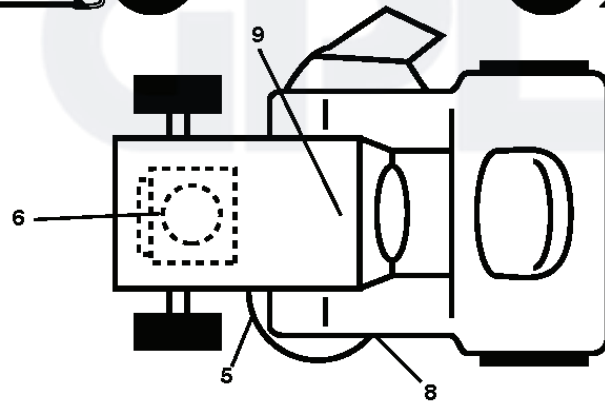

REF.	PART NO.	DESCRIPTION	REMARK	QTY.	KIT
1	532419138	DECAL		1	
2	532424102	DECAL		1	
4	532191554	DECAL		1	
5	532178455	DECAL		1	
6	532429557	DECAL		1	
8	532198785	LABEL		1	
9	532145005	DECAL		1	
14	532439583	DECAL		1	
15	532423829	DECAL		1	
16	581627301	DECAL		1	
17	532440273	DECAL		1	
..	532166960	DECAL		1	
..	532410805	PAD	LH	1	
..	532410806	PAD, FOOTREST, RH	RH	1