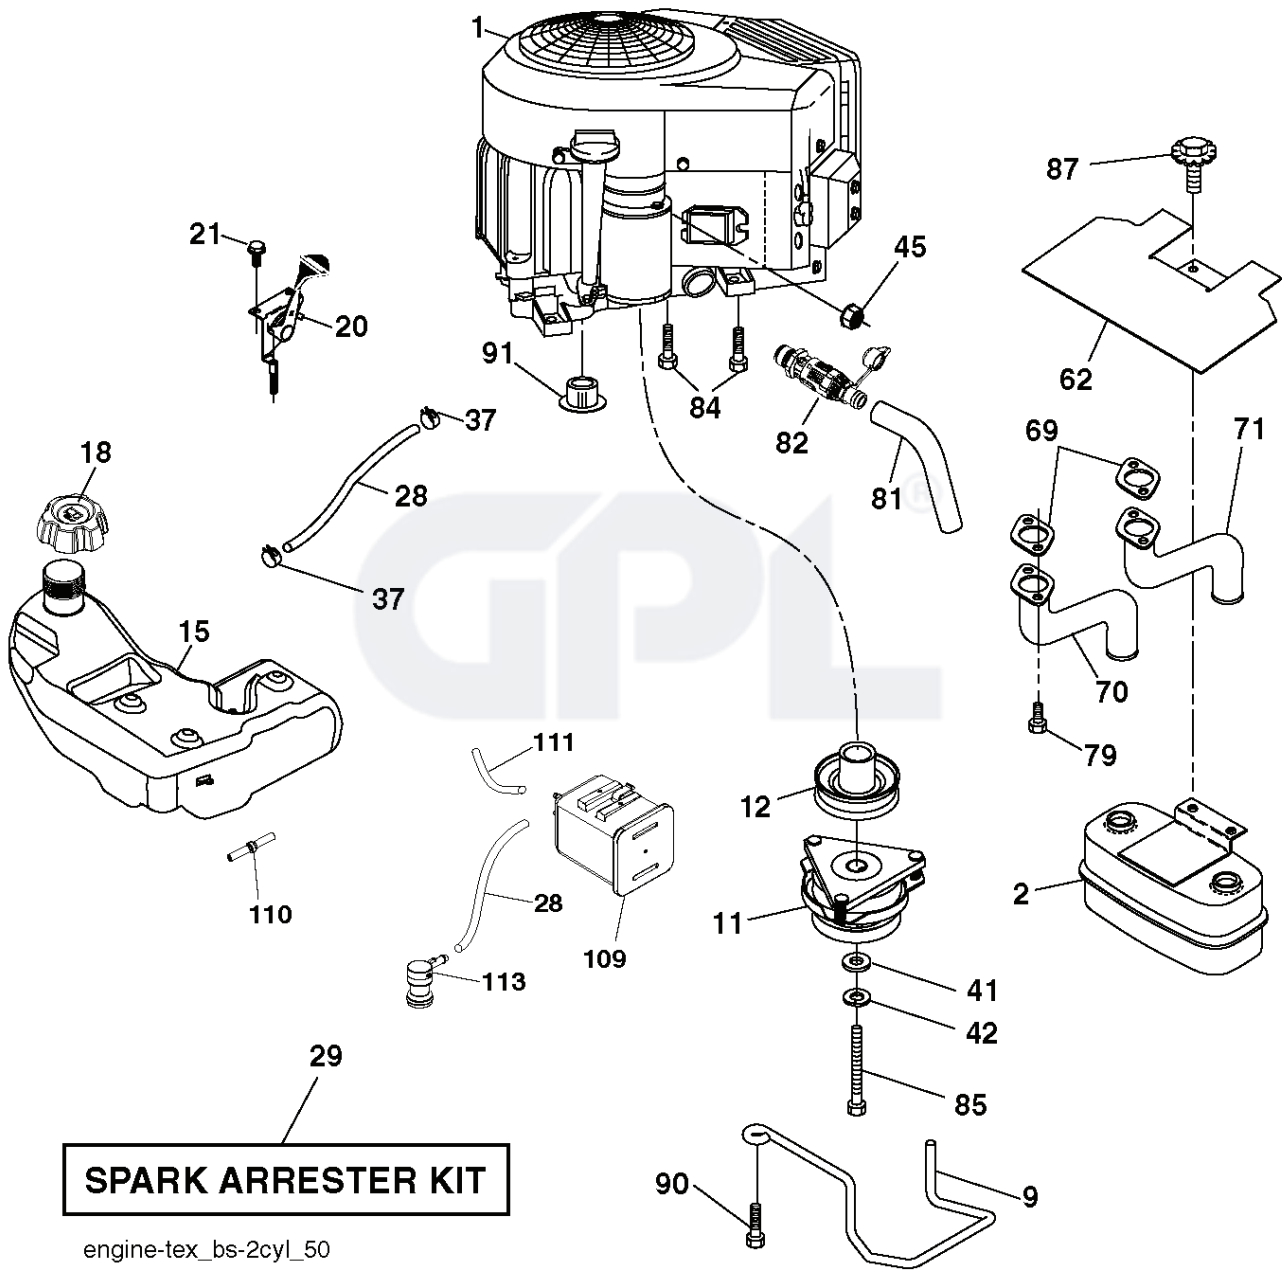

YTH2348, 96045003000, 2010-11

SPARE PARTS LIST

SPARK ARRESTER KIT

engine-tex_bs-2cyl_50

REF.	PART NO.	DESCRIPTION	REMARK	QTY.	KIT
1	000000000	W/O DESCRIPTION	ENGINE BRIGGS MODEL 445577-4187-G1	1	
2	532149723	MUFFLER		1	
9	532194320	BELT GUIDE		1	
11	532400008	CLUTCH		1	
12	532405097	PULLEY		1	
15	532420722	FUEL TANK		1	
18	532430213	FUEL CAP ASSY		1	
20	532423502	CONTROL		1	
21	532416358	SCREW		1	
28	532401135	LINE.FUEL.64"REAR.EMIS		1	
29	532137180	SPARK ARRESTER KIT		1	
37	532123487	HOSE CLAMP		1	
41	532126197	WASHER		1	
42	810040700	WASHER		1	
45	873510400	NUT		1	
62	532434017	SHIELD		1	
69	532165391	GASKET		1	
70	581881101	TUBE	LH	1	
71	581881001	TUBE	RH	1	
79	532183906	SCREW		1	
81	532148456	TUBE		1	
82	532428287	PLUG		1	
84	817060620	SCREW		1	
85	532173937	BOLT		1	
87	532171877	BOLT		1	
90	817000616	SCREW		1	
91	532187495	BUSHING		1	
109	532414114	FILTER		1	
110	532414119	PURGE LINE CARB		1	
111	532420718	PURGE LINE		1	
113	532414127	VALVE		1	

REF.	PART NO.	DESCRIPTION	REMARK	QTY.	KIT
2	532422027	SHAFT		1	
3	532195231	LEVER		1	
7	532411555	GRIP		1	
10	532196314	SPRING		1	
87	532194209	SPRING		1	
88	532410710	SPRING		1	
89	819191912	WASHER		1	
90	532194208	PIN		1	
91	532195181	LINK		1	
97	817000612	SCREW		1	
98	532195264	LINK		1	