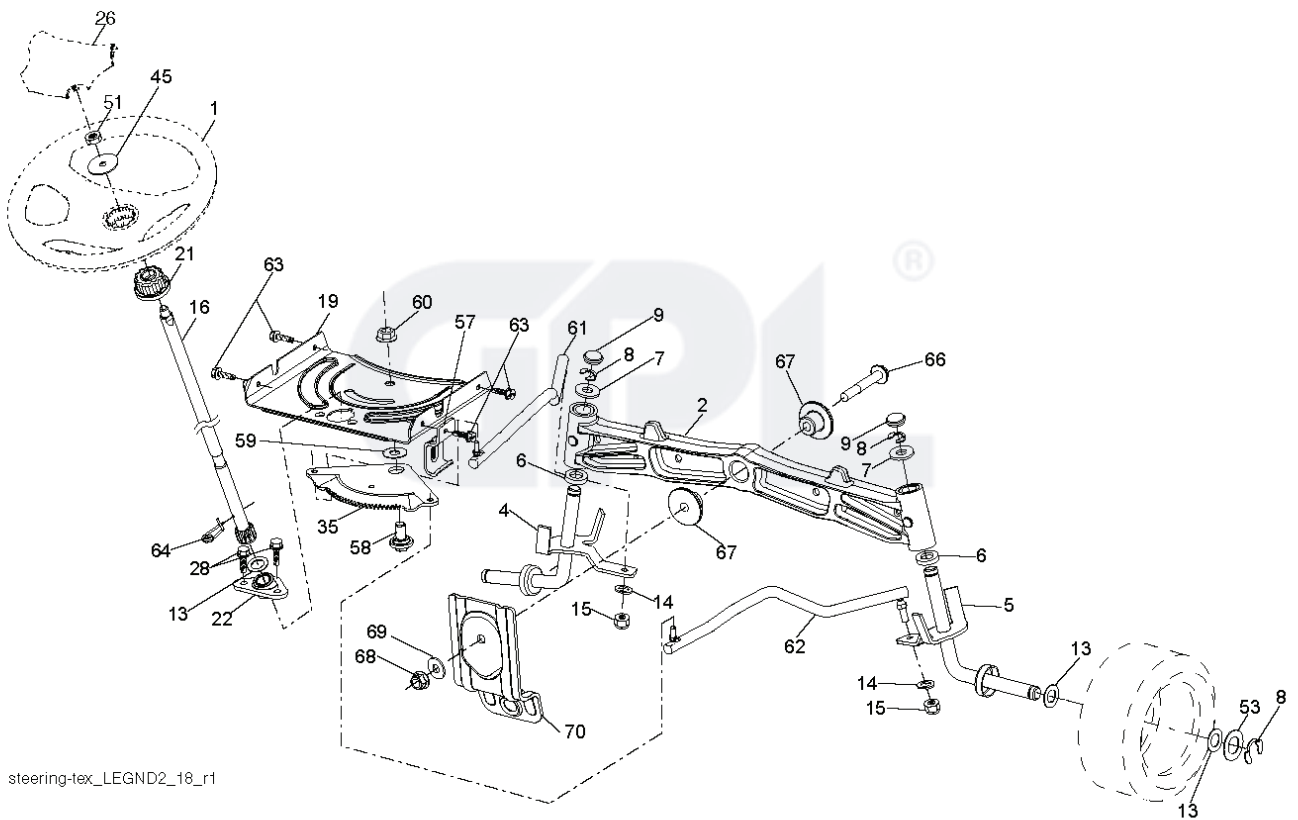

PTO SWITCH
(MATING SIDE)

IGNITION SWITCH

POSITION	CIRCUIT	"MAKE"
OFF	M+G+A1	
RUN/OVERRIDE	B+A1	
RUN	B+A1	L+A2
START	B + S + A1	

CHASSIS HARNESS
CONNECTOR
(MATING SIDE)

DASH HARNESS
CONNECTOR

WIRING INSULATED CLIPS
NOTE: IF WIRING INSULATED
CLIPS WERE REMOVED FOR
SERVICING OF UNIT, THEY
SHOULD BE RE-INSTALLED TO
PROPERLY SECURE YOUR
WIRING.

NON-REMOVABLE
CONNECTIONS

REMOVABLE
CONNECTIONS

seat-tex_6.5SL_2

REF.	PART NO.	DESCRIPTION	REMARK	QTY.	KIT
1	532424068	SEAT		1	
2	532180166	BRACKET		1	
3	532140675	STRAP		1	
6	873800600	NUT		1	
7	532124181	SPRING		1	
8	532171877	BOLT		1	
10	532196977	PLATE		1	
21	532171852	BOLT		1	
37	873800500	LOCK NUT		1	
40	532197661	HANDLE		1	
41	532198200	SPRING		1	
43	874760612	BOLT		1	
44	819133812	WASHER		1	

steering-tex_LEGND2_18_r1

REF.	PART NO.	DESCRIPTION	REMARK	QTY.	KIT
1	532416480	STEERING WHEEL		1	
2	532195968	SHAFT	FRONT	1	
4	532403087	SPINDLE	LH	1	
5	532403088	SPINDLE	RH	1	
6	532124931	WASHER		1	
7	532121748	WASHER		1	
8	812000029	RETAINER RING		1	
9	532121232	HUB CAP		1	
13	532121749	WASHER		1	
14	810040600	WASHER		1	
15	873540600	NUT		1	
16	532408219	SHAFT		1	
19	532194729	PLATE		1	
21	532186737	ADAPTER		1	
22	532420537	SUPPORT		1	
26	532415987	KNOB		1	
28	817000612	SCREW		1	
35	532194732	PLATE		1	
45	819183812	WASHER		1	
51	873940800	NUT		1	
53	532188967	WASHER		1	
57	532197246	BRACKET		1	
58	532194747	BOLT		1	
59	532194748	WASHER		1	
60	873971000	NUT		1	
61	532194740	LINK		1	
62	532194741	LINK		1	
63	817000512	SCREW		1	
64	532199849	SPRING RETAINER		1	
66	871020748	BOLT		1	
67	532194737	BUSHING		1	
68	873900700	NUT		1	
69	532199162	WASHER		1	
70	532196197	BRACKET	FRONT	1	