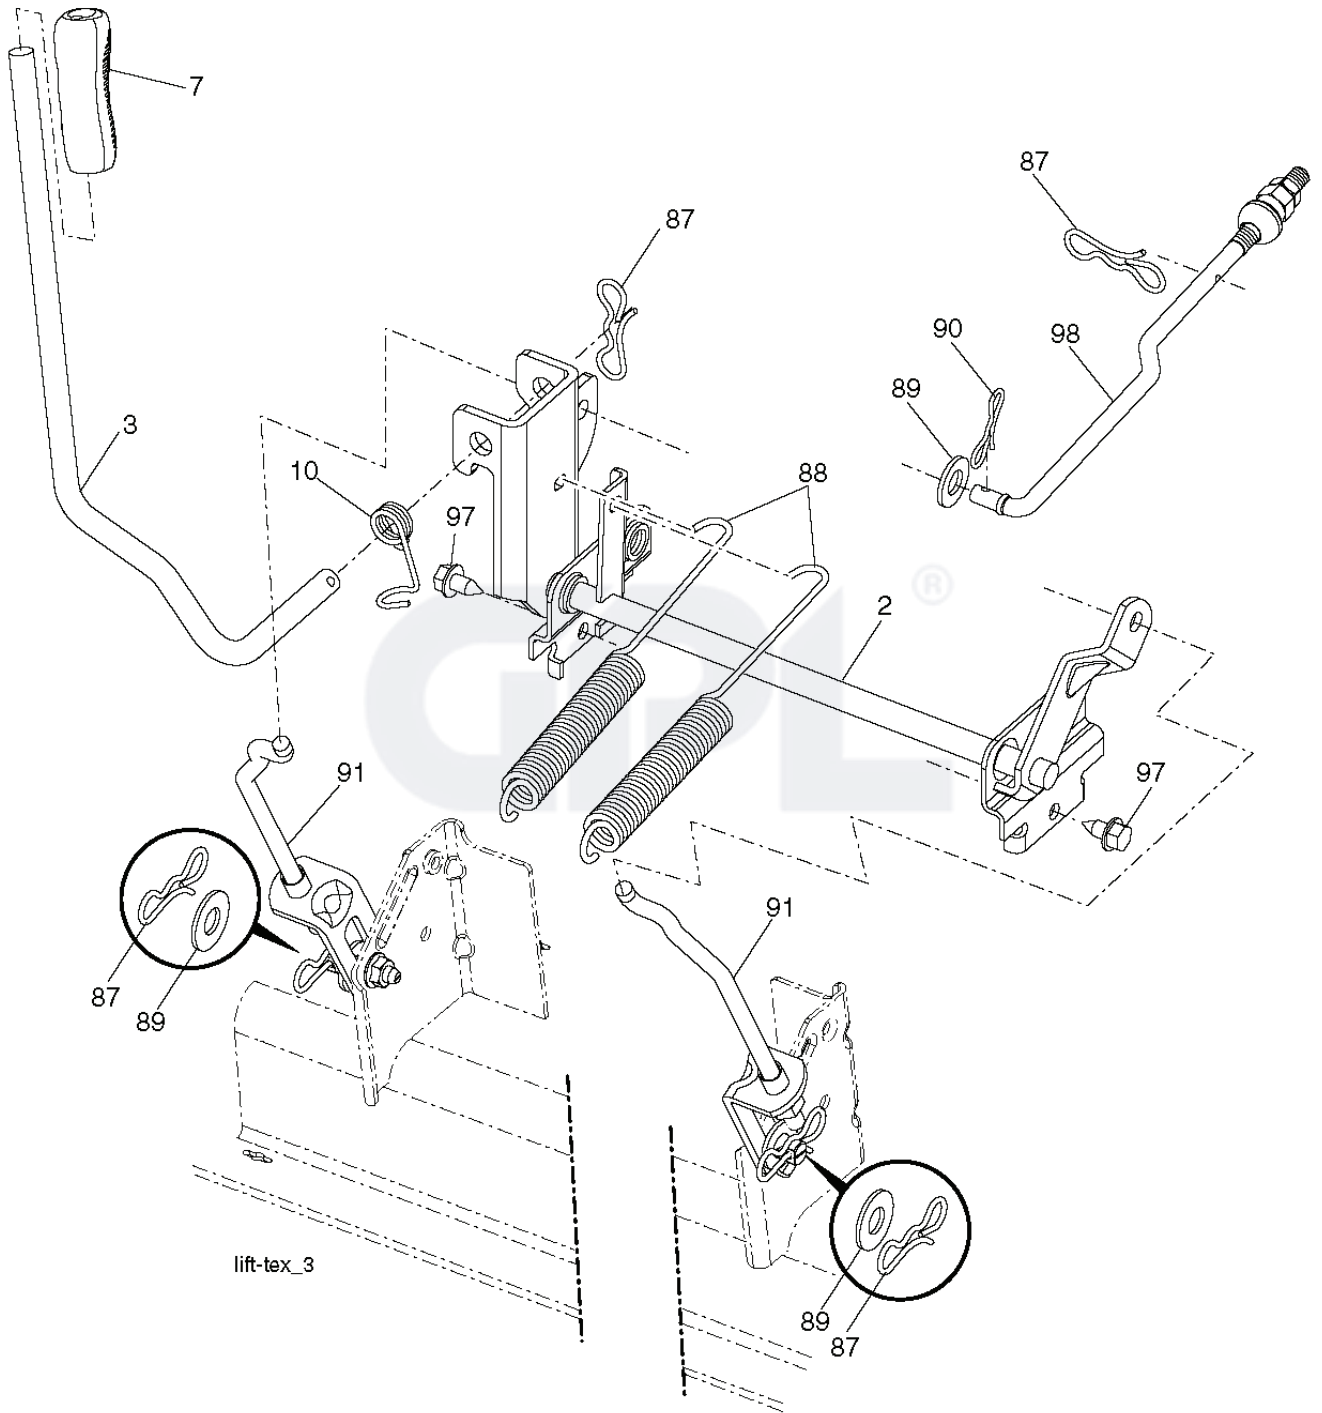

YTH2348, 96045003000, 2010-11

SPARE PARTS LIST

SPARK ARRESTER KIT

engine-tex_bs-2cyl_50

REF.	PART NO.	DESCRIPTION	REMARK	QTY.	KIT
1	000000000	W/O DESCRIPTION	ENGINE BRIGGS MODEL 445577-4187-G1	1	
2	532149723	MUFFLER		1	
9	532194320	BELT GUIDE		1	
11	532400008	CLUTCH		1	
12	532405097	PULLEY		1	
15	532420722	FUEL TANK		1	
18	532430213	FUEL CAP ASSY		1	
20	532423502	CONTROL		1	
21	532416358	SCREW		1	
28	532401135	LINE.FUEL.64"REAR.EMIS		1	
29	532137180	SPARK ARRESTER KIT		1	
37	532123487	HOSE CLAMP		1	
41	532126197	WASHER		1	
42	810040700	WASHER		1	
45	873510400	NUT		1	
62	532434017	SHIELD		1	
69	532165391	GASKET		1	
70	581881101	TUBE	LH	1	
71	581881001	TUBE	RH	1	
79	532183906	SCREW		1	
81	532148456	TUBE		1	
82	532428287	PLUG		1	
84	817060620	SCREW		1	
85	532173937	BOLT		1	
87	532171877	BOLT		1	
90	817000616	SCREW		1	
91	532187495	BUSHING		1	
109	532414114	FILTER		1	
110	532414119	PURGE LINE CARB		1	
111	532420718	PURGE LINE		1	
113	532414127	VALVE		1	

REF.	PART NO.	DESCRIPTION	REMARK	QTY.	KIT
2	532422027	SHAFT		1	
3	532195231	LEVER		1	
7	532411555	GRIP		1	
10	532196314	SPRING		1	
87	532194209	SPRING		1	
88	532410710	SPRING		1	
89	819191912	WASHER		1	
90	532194208	PIN		1	
91	532195181	LINK		1	
97	817000612	SCREW		1	
98	532195264	LINK		1	