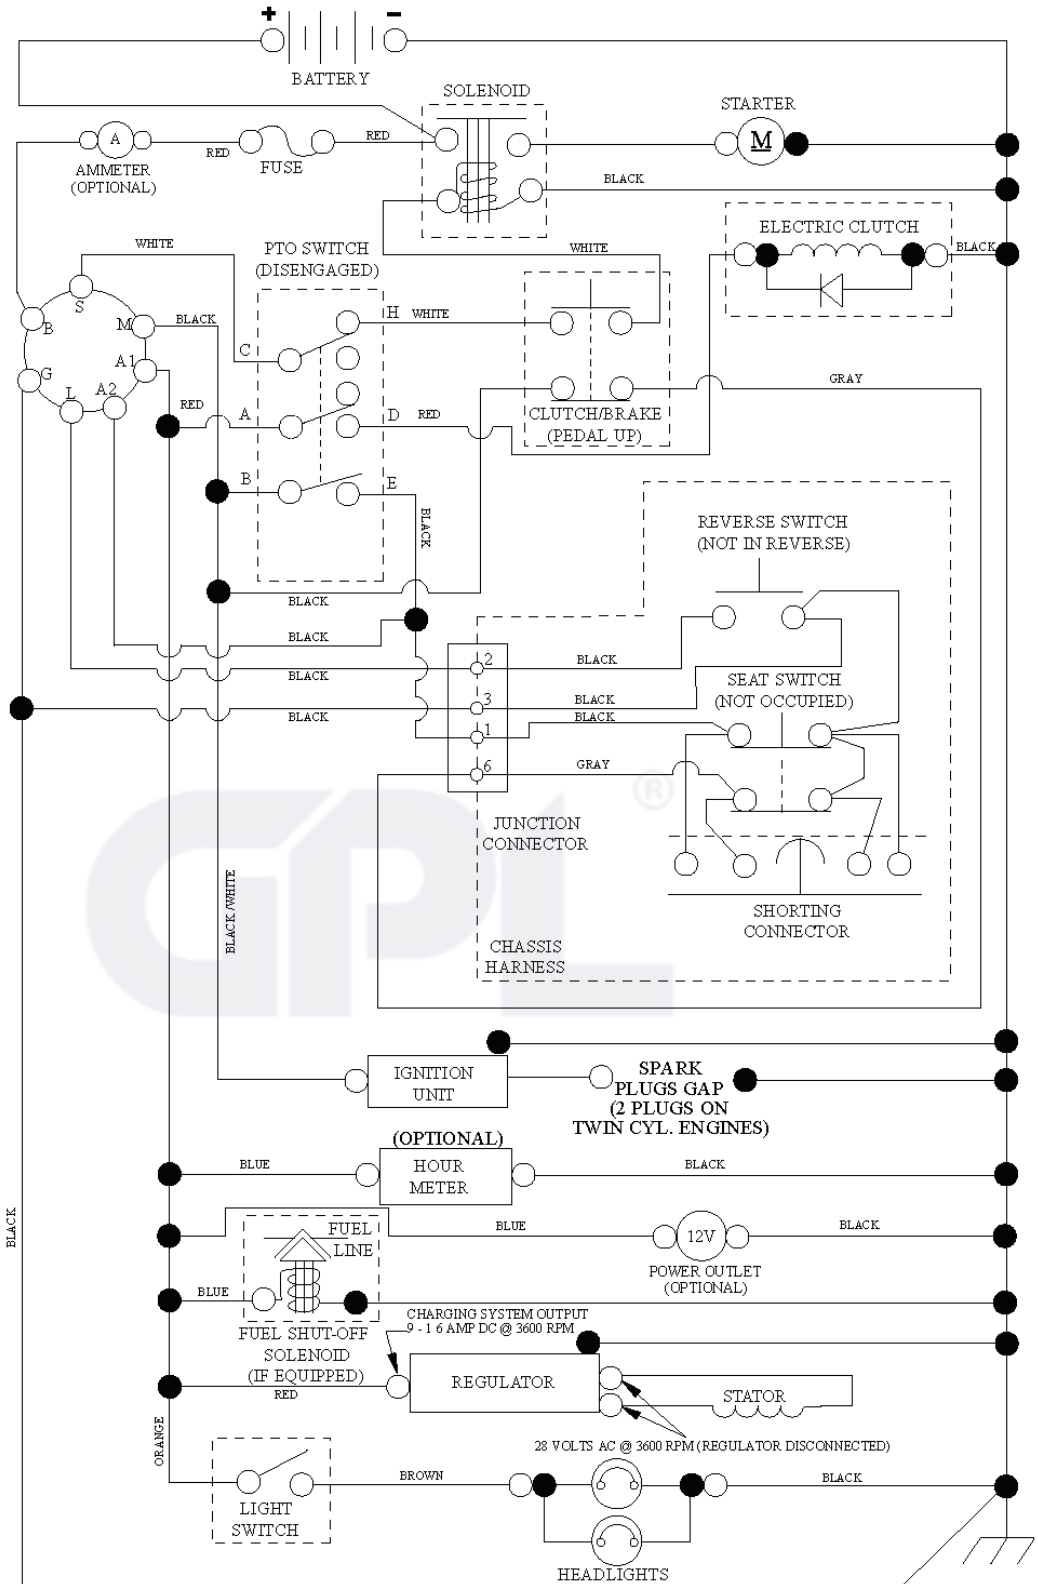

POSITION	CIRCUIT	"MAKE"
OFF	M+G+A1	
RUN/OVERRIDE	B+A1	
RUN	B+A1	L+A2
START	B + S + A1	

WIRING INSULATED CLIPS
NOTE: IF WIRING INSULATED
CLIPS WERE REMOVED FOR
SERVICING OF UNIT, THEY
SHOULD BE RE-INSTALLED TO
PROPERLY SECURE YOUR
WIRING.