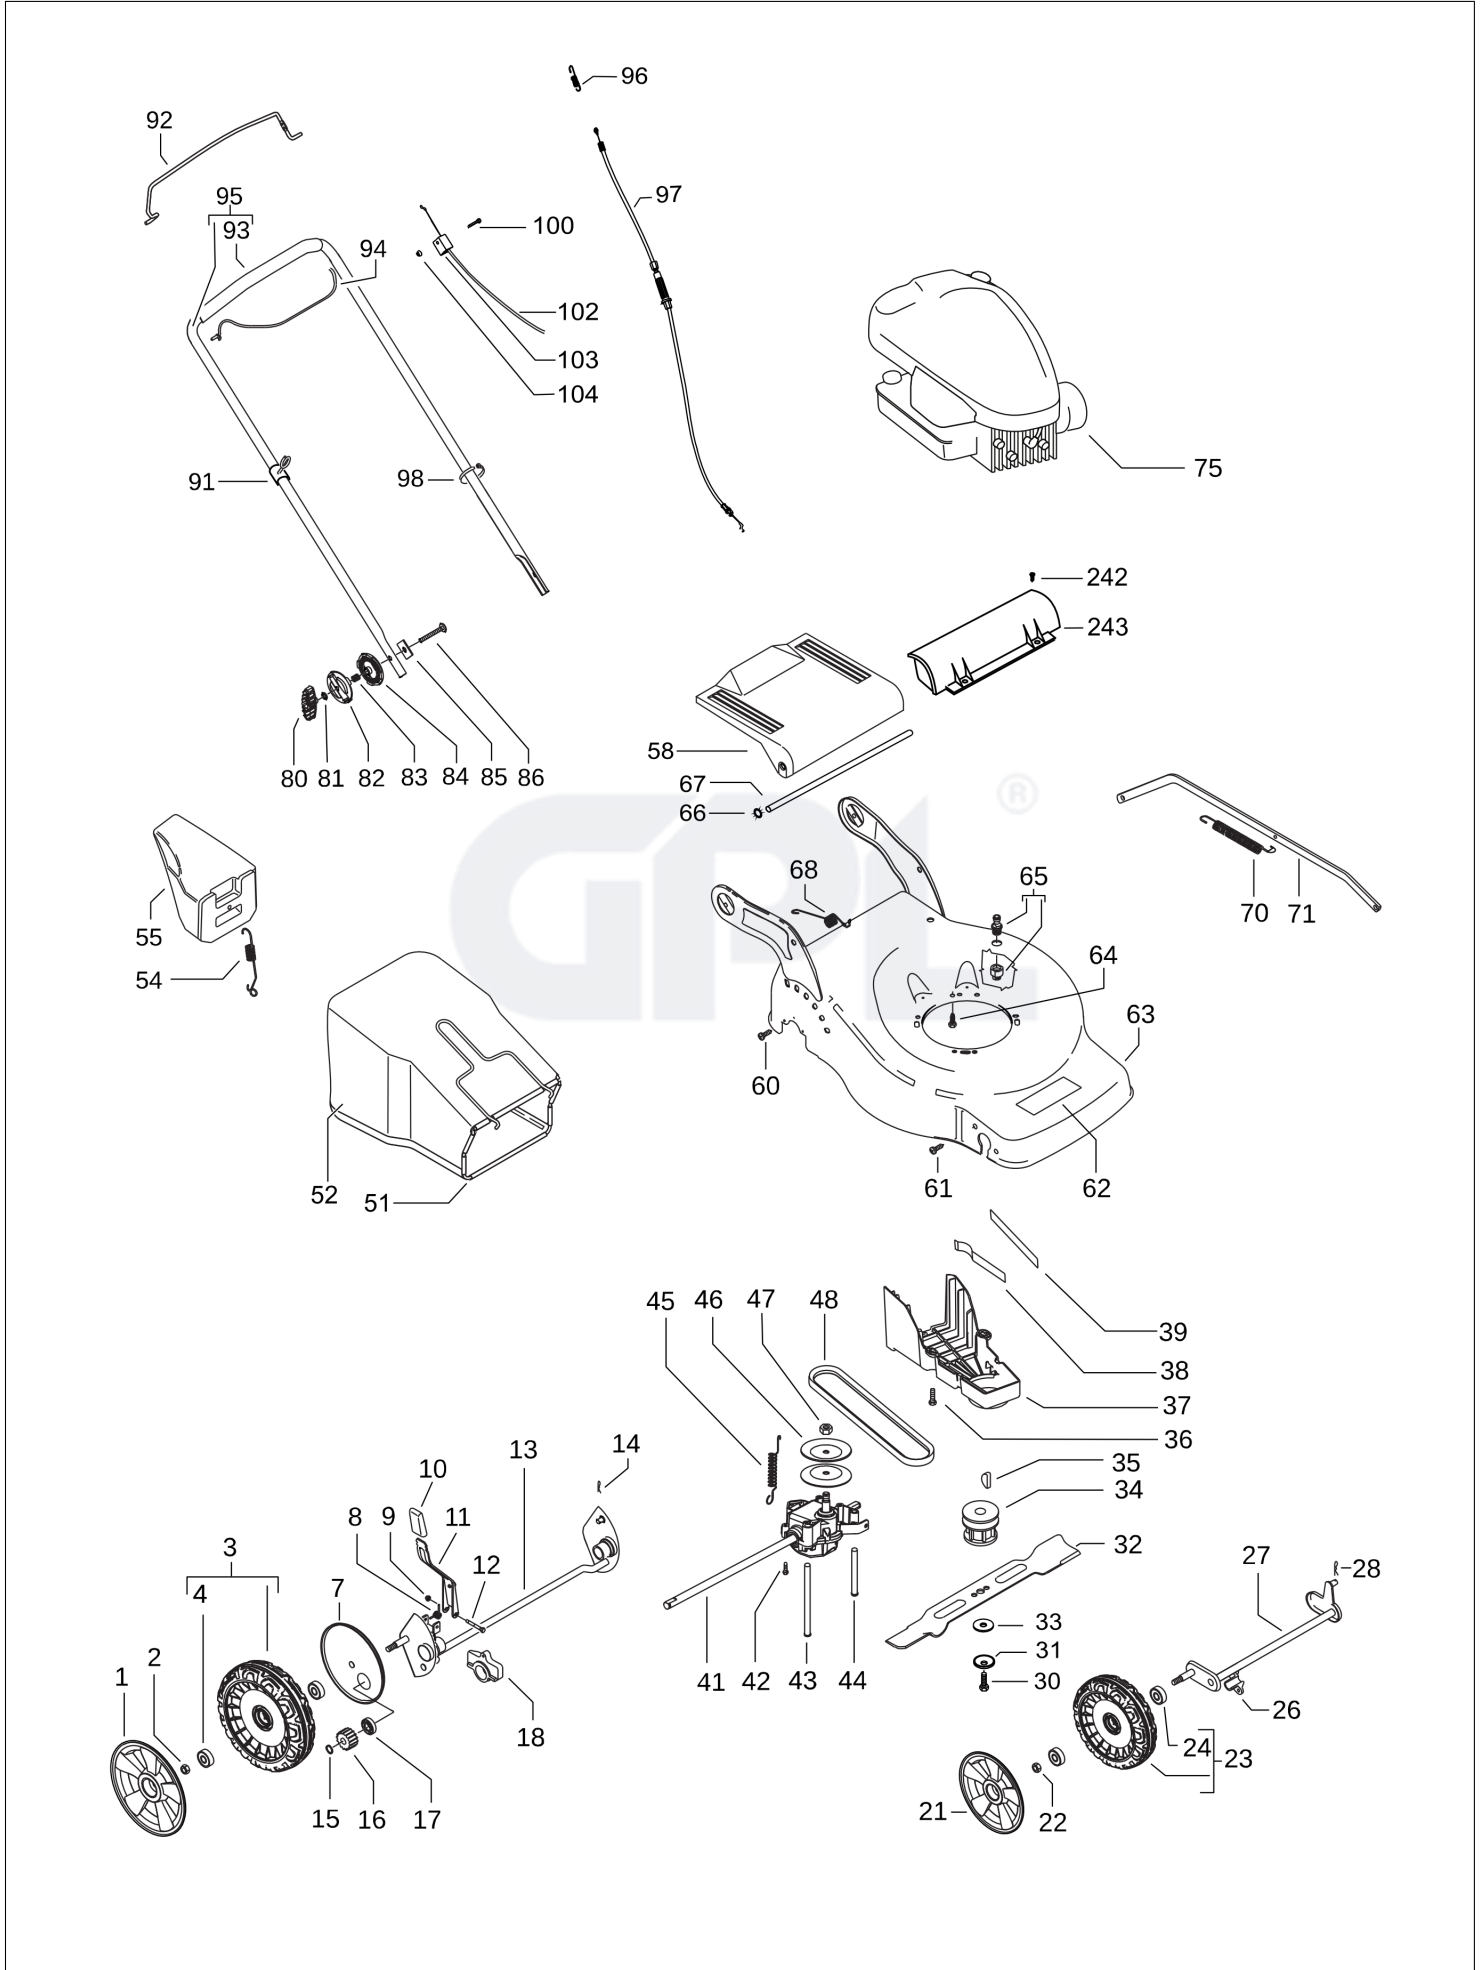

Item	PN	Description	Qty
1	544 44 39-01	wheel cover Ø210	2
2	504 85 78-01	nut M8, self locking, flanged	2
3	544 91 69-01	wheel assy Ø210	2
4	531 20 87-78	ball bearing	4
7	504 82 73-01	dust shield Ø210	2
8	583 95 13-02	spring, wheel regulator lever	1
9	531 20 84-92	nut M5, self locking	1
10	574 61 05-01	handle, wheel regulator	1
11	581 17 86-01	wheel regulator lever	1
12	538 23 58-07	screw M5x45	1
13	504 80 01-01	rear axle	1
14	531 20 66-53	cotter pin	1
15	531 20 87-72	seeger	2
16	544 34 23-01	gear	2
17	531 20 87-78	ball bearing	2
18	531 20 59-44	rear axle housing	2
21	544 44 40-01	wheel cover Ø190	1
22	504 85 78-01	nut M8, self locking, flanged	2
23	544 91 73-01	wheel assy Ø190	2
24	531 20 87-78	ball bearing	4
26	577 38 42-01	front axle housing	2
27	504 85 65-01	front axle	1
28	531 20 66-53	cotter pin	1
30	531 20 80-08	screw, 3/8"	1
31	531 20 72-37	spring washer	1
32	531 21 10-17	mulching blade	1
33	531 20 72-43	washer	1
34	581 84 30-01	blade support	1
35	505 29 09-01	key	1
36	531 20 78-56	screw 5x10	3
37	544 46 22-01	belt cover	1
38	504 04 61-01	belt guide	1
39	544 46 25-01	belt guide	1
41	544 34 32-03	gear box	1
42	510 03 75-01	screw 4x16, self threading	2
43	544 93 44-01	belt guide	1
44	544 93 43-01	belt guide	1
45	544 93 47-01	gear box spring	1
46	504 54 79-01	pulley plate	2
47	504 54 80-01	nut	1