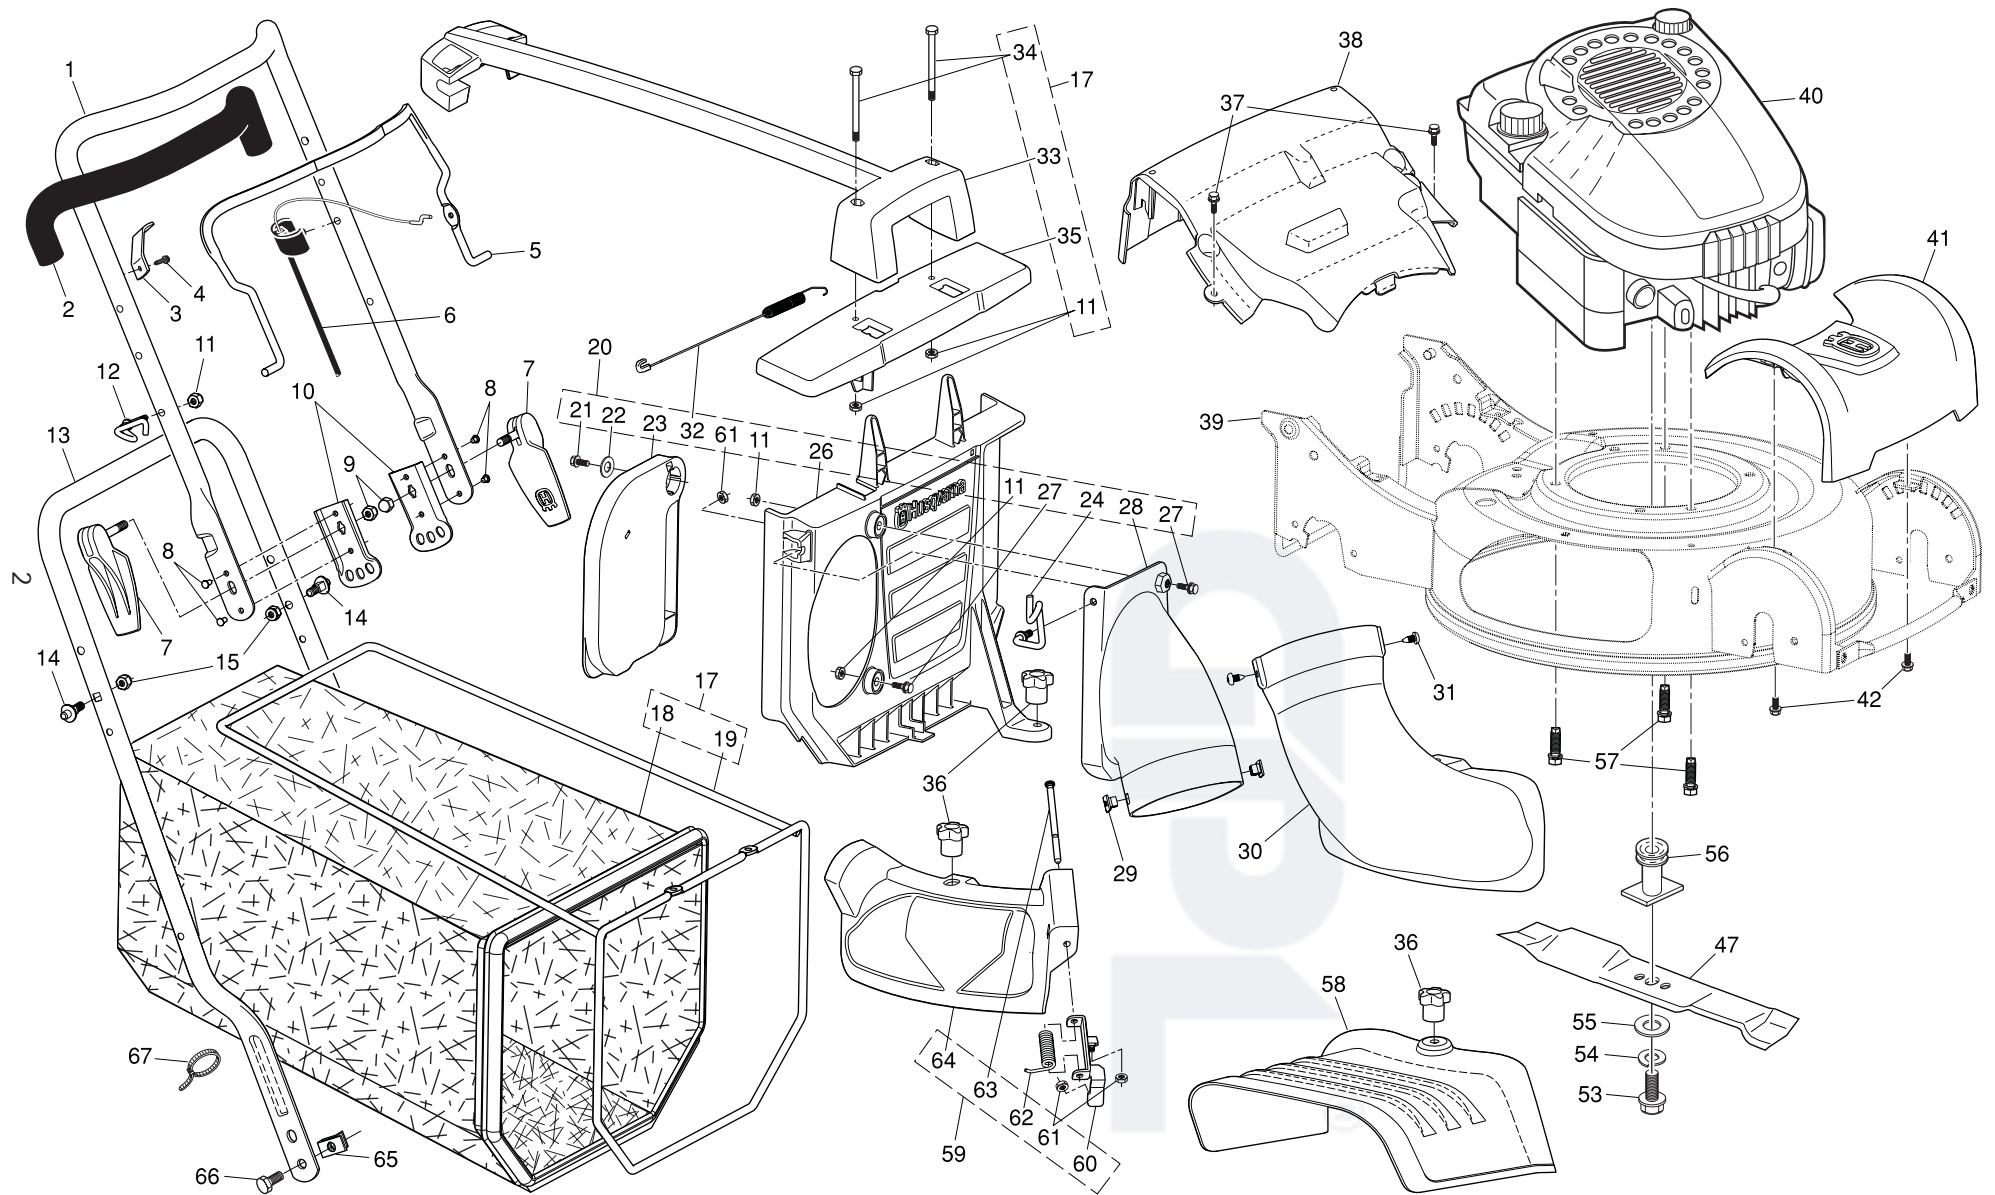

ROTARY LAWN MOWER - - MODEL NUMBER R145 (96131002102) PRODUCT NUMBER 961 41 00-21

ROTARY LAWN MOWER - - MODEL NUMBER R145 (96131002102) PRODUCT NUMBER 961 41 00-21

KEY NO.	PART NO.	DESCRIPTION	KEY NO.	PART NO.	DESCRIPTION	KEY NO.	PART NO.	DESCRIPTION
1	532 40 06-04	Upper Handle Assembly (Includes Foam Grip)	21	532 16 34-09	Screw, Hi-Lo Thread 1/8 x 5/8	41	532 41 35-14	Front Cover
2	532 18 63-62	Grip, Foam	22	532 05 38-47	Washer, Flat 1/4	42	532 19 41-89	Screw, Hex Washer Head 1/8-16 x 5/8
3	532 12 52-03	Upstop Bracket	23	532 41 35-08	Chute, Rear Door	47	532 19 92-43	Blade
4	532 75 06-34	Screw, Threaded, Rolled #10-24 x 1/2	24	532 40 86-52	Rope Guide, Rear Door	53	532 19 17-60	Bolt, Hex Head 3/8-24 x 2-1/2
5	532 18 62-98	Control Bar	26	532 18 35-18	Rear Door	54	532 85 02-63	Washer, Helical
6	532 19 77-40	Cable, Operator Presence	27	532 40 13-69	Bolt, Shoulder 5/16	55	532 85 10-74	Washer, Hardened
7	532 41 35-07	Quick Release Assembly	28	532 41 35-10	Upper Chute	56	532 19 92-49	Blade Adapter
8	532 19 96-97	Rivet	29	532 19 97-27	Grommet 1/4	57	532 15 04-06	Bolt, Engine, Dogpoint 3/8-16
ω 9	532 40 04-13	Nut, Acorn	30	532 41 35-11	Lower Chute	58	532 41 35-17	Discharge Guard
10	532 41 35-34	Bracket, Quick Release	31	532 19 98-55	Screw, T-30 1/4-20 x 1/2	59	532 40 93-14	Mulcher Door Assembly
11	532 13 20-04	Nut, Hex, Zinc-Plated, Black 1/4-20	32	532 40 14-02	Spring, Rear Door	60	532 19 92-68	Hinge Bracket Assembly
12	532 19 47-88	Rope Guide, Upper Handle	33	532 41 35-36	Handle, Grass Catcher	61	532 19 17-30	Nut, Hex, Flangelock 1/4-20
13	532 41 35-35	Lower Handle	34	871 09 04-48	Screw 1/4-20 x 3	62	532 18 34-46	Spring, Mulcher Door
14	532 19 92-55	Stud, Adjustment	35	532 41 35-12	Adapter, Grass Catcher	63	532 18 34-45	Rod, Hinge
15	532 75 11-53	Nut, Hex 5/16-18	36	532 18 34-47	Knob	64	532 41 35-18	Mulcher Door
17	532 40 01-36	Grass Catcher Assembly	37	532 19 94-22	Screw, Hex Washer Head 1/4-20 x 1/2	65	532 40 40-08	Speed Nut
18	532 19 92-73	Grass Bag	38	532 41 35-13	Drive Cover	66	532 85 09-99	Bolt, Hex Head 3/8-16 x 1-1/4
19	532 19 92-78	Frame, Grass Bag	39	532 41 08-13	Kit, Lawn Mower Housing	67	532 06 64-26	Wire Tie
20	532 40 01-35	Chute Assembly	40	- - -	Engine, Briggs & Stratton, Model Number 122T02 (Order parts from Engine manufacturer)	--	532 40 86-02	Manual, Operator's, European
						--	532 40 86-03	Manual, Operator's, Scandinavian
						--	532 41 44-66	Manual, Operator's, East Bloc
						--	532 41 34-14	Manual, Operator's, Baltic

NOTE: All component dimensions given in U.S. inches. 1 inch = 25.4 mm. **IMPORTANT:** Use only Original Equipment Manufacturer (O.E.M.) replacement parts. Failure to do so could be hazardous, damage your lawn mower and void your warranty.