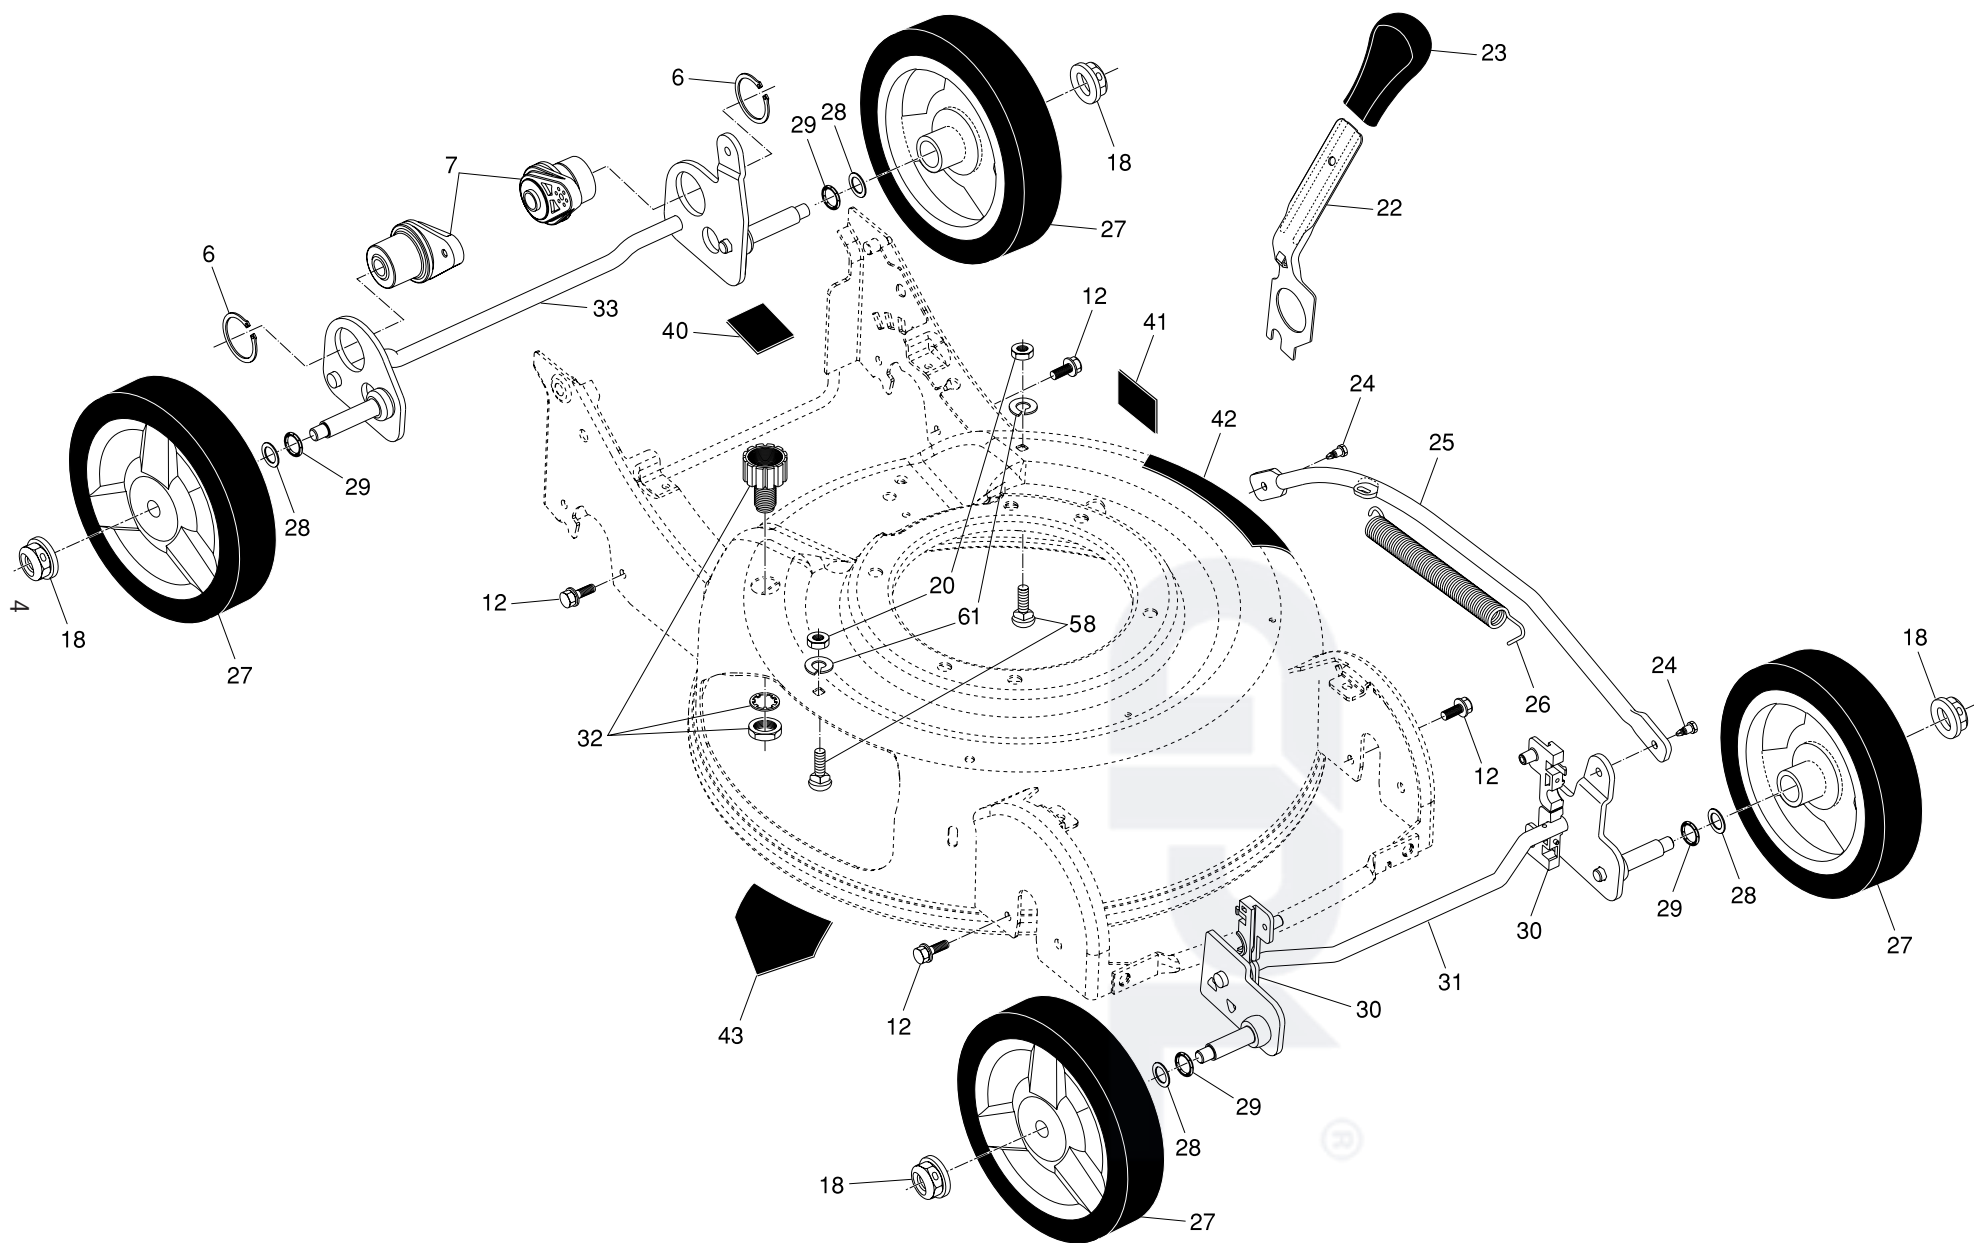

ROTARY LAWN MOWER - - MODEL NUMBER R145 (96131002102) PRODUCT NUMBER 961 41 00-21

ROTARY LAWN MOWER - - MODEL NUMBER R145 (96131002102) PRODUCT NUMBER 961 41 00-21

KEY NO.	PART NO.	DESCRIPTION
6	812 00 00-12	Ring, Retaining
7	532 19 92-45	Bearing, Drive
12	532 16 34-09	Screw, Hi-Lo Thread 1/8 x 5/8
18	532 40 91-48	Nut, Hex
20	873 51 04-00	Locknut 1/4-20
21	872 11 04-07	Bolt, Carriage
22	532 41 35-19	Height Adjustment Lever, Rear
23	532 19 92-69	Knob, Height Adjustment Lever
24	532 40 70-59	Screw
25	532 40 71-42	Height Adjustment Lever, Front
26	532 40 96-16	Spring

KEY NO.	PART NO.	DESCRIPTION
27	532 41 08-31	Wheel & Tire Assembly, Front
28	532 08 83-48	Washer, Flat
29	532 19 74-80	O-Ring
30	532 41 35-20	Bearing Assembly, Front Axle
31	532 41 40-71	Axle Assembly, Front
32	532 40 00-94	Fitting, Quick Release
33	532 41 40-72	Axle Assembly, Rear
40	532 19 97-31	Decal, Noise Level
41	532 15 97-36	Decal, Hot Muffler
42	532 19 99-12	Decal, Warning
43	532 18 21-66	Decal, Danger
61	532 85 02-63	Washer, Lock, Helical Spring 3/8

NOTE: All component dimensions given in U.S. inches. 1 inch = 25.4 mm. **IMPORTANT:** Use only Original Equipment Manufacturer (O.E.M.) replacement parts. Failure to do so could be hazardous, damage your lawn mower and void your warranty.