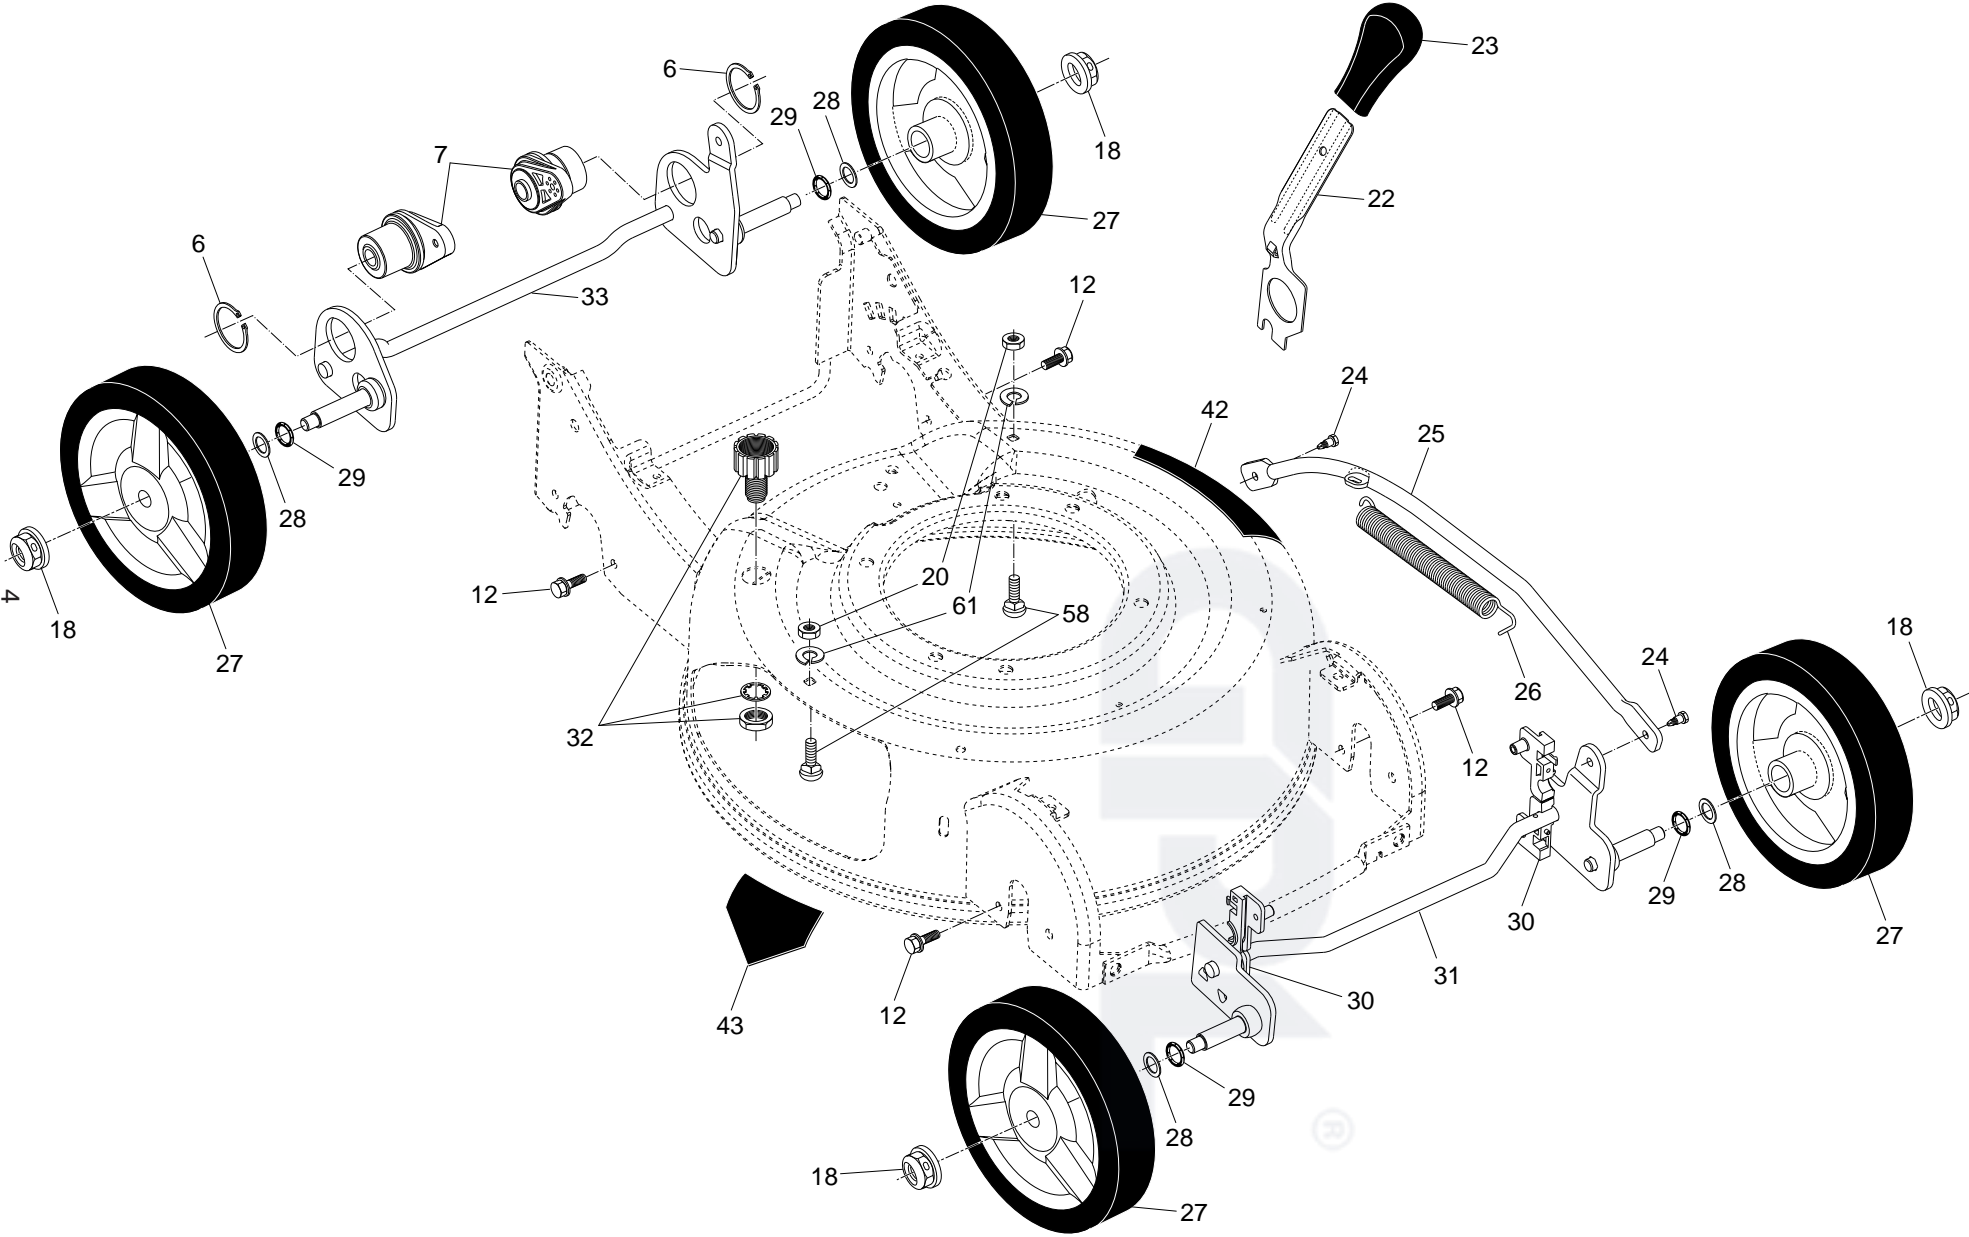

ROTARY LAWN MOWER - - MODEL NUMBER R 145 (96131002104) PRODUCT NUMBER 961 41 00-21

ROTARY LAWN MOWER - - MODEL NUMBER R 145 (96131002104) PRODUCT NUMBER 961 41 00-21

KEY NO.	PART NO.	DESCRIPTION	KEY NO.	PART NO.	DESCRIPTION
6	812 00 00-12	Ring, Retaining	27	532 41 08-31	Wheel & Tire Assembly, Front
7	532 19 92-45	Bearing, Drive	28	532 08 83-48	Washer, Flat
12	532 16 34-09	Screw, Hi-Lo Thread 1/8 x 5/8	29	532 19 74-80	O-Ring
18	532 40 91-48	Nut, Hex	30	532 41 35-20	Bearing Assembly, Front Axle
20	532 40 01-00	Locknut, Hex 1/4-20	31	532 41 40-71	Axle Assembly, Front
22	532 41 35-19	Height Adjustment Lever, Rear	32	532 40 00-94	Fitting, Quick Release
23	532 16 76-53	Knob, Height Adjustment Lever	33	532 41 40-72	Axle Assembly, Rear
24	532 40 70-59	Screw	42	532 19 99-12	Decal, Warning
25	532 43 18-15	Height Adjustment Lever, Front	43	532 18 21-66	Decal, Danger
26	532 40 96-16	Spring	58	872 11 04-07	Bolt, Carriage
			61	532 85 02-63	Washer, Lock, Helical Spring 3/8

NOTE: All component dimensions given in U.S. inches. 1 inch = 25.4 mm. **IMPORTANT:** Use only Original Equipment Manufacturer (O.E.M.) replacement parts. Failure to do so could be hazardous, damage your lawn mower and void your warranty.