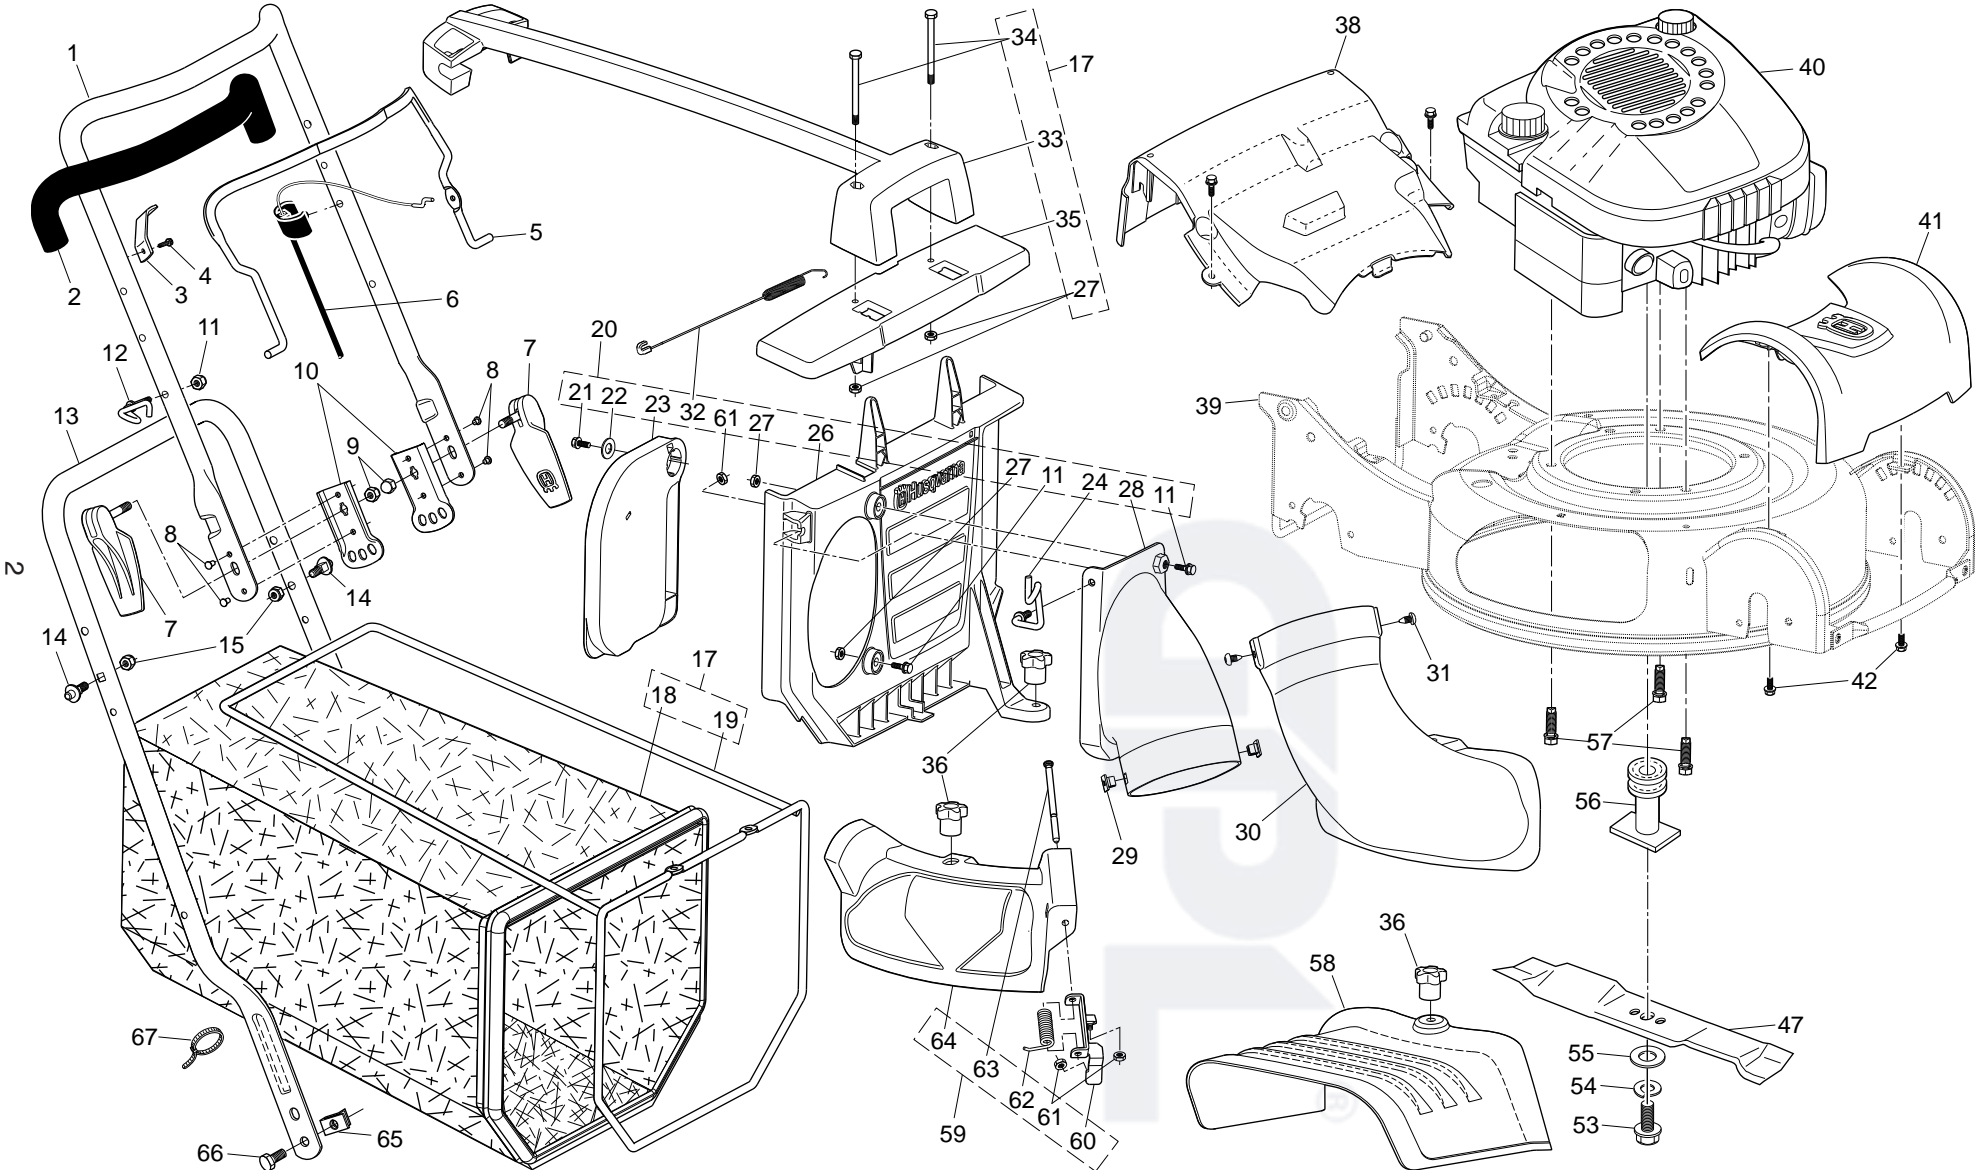

ROTARY LAWN MOWER - - MODEL NUMBER R 145 (96131002104) PRODUCT NUMBER 961 41 00-21

ROTARY LAWN MOWER - - MODEL NUMBER **R 145** (96131002104) PRODUCT NUMBER 961 41 00-21

KEY NO.	PART NO.	DESCRIPTION	KEY NO.	PART NO.	DESCRIPTION	KEY NO.	PART NO.	DESCRIPTION
1	532 40 06-04	Upper Handle Assembly (Includes Foam Grip)	21	532 16 34-09	Screw, Hi-Lo Thread 1/8 x 5/8	41	532 41 35-14	Front Cover
2	532 18 63-62	Grip, Foam	22	532 05 38-47	Washer, Flat 1/4	42	532 19 41-89	Screw, Hex Washer Head 1/8-16 x 5/8
3	532 43 00-34	Upstop Bracket	23	532 41 35-08	Chute, Rear Door	47	532 19 92-43	Blade
4	532 75 06-34	Screw, Threaded, Rolled #10-24 x 1/2	24	532 40 86-52	Rope Guide, Rear Door	53	532 19 17-60	Bolt, Hex Head 3/8-24 x 2-1/2
5	532 42 68-12	Control Bar	26	532 41 35-09	Chute Adapter	54	532 85 02-63	Washer, Helical
6	532 42 59-23	Cable, Operator Presence	27	532 40 13-69	Bolt, Shoulder 5/16	55	532 85 10-74	Washer, Hardened
7	532 43 06-79	Quick Release Assembly	28	532 41 35-10	Upper Chute	56	532 19 92-49	Blade Adapter
8	532 19 96-97	Rivet	29	532 19 97-27	Grommet 1/4	57	532 15 04-06	Bolt, Engine, Dogpoint 3/8-16
ω 9	532 40 04-13	Nut, Acorn	30	532 41 35-11	Lower Chute	58	532 42 51-30	Discharge Guard
10	532 41 35-34	Bracket, Quick Release	31	532 19 98-55	Screw, T-30 1/4-20 x 1/2	59	532 40 93-14	Mulcher Door Assembly
11	532 13 20-04	Nut, Hex, Zinc-Plated, Black 1/4-20	32	532 40 14-02	Spring, Rear Door	60	532 19 92-68	Hinge Bracket Assembly
12	532 19 47-88	Rope Guide, Upper Handle	33	532 41 35-36	Handle, Grass Catcher	61	532 13 20-04	Nut, Hex, Flangelock 1/4-20
13	532 41 35-35	Lower Handle	34	871 09 04-48	Screw 1/4-20 x 3	62	532 18 34-46	Spring, Mulcher Door
14	532 19 92-55	Stud, Adjustment	35	532 41 35-12	Adapter, Grass Catcher	63	532 18 34-45	Rod, Hinge
15	532 75 11-53	Nut, Hex 5/16-18	36	532 18 34-47	Knob	64	532 41 35-18	Mulcher Door
17	532 40 01-36	Grass Catcher Assembly	38	532 43 26-80	Drive Cover Assembly (Includes Mounting Screw and Pushnut)	65	532 40 40-08	Speed Nut
18	532 19 92-73	Grass Bag	39	532 41 38-03	Kit, Lawn Mower Housing	66	532 85 09-99	Bolt, Hex Head 3/8-16 x 1-1/4
19	532 19 92-78	Frame, Grass Bag	40	- - -	Engine, Briggs & Stratton, Model No. 122T02-1230-B1 (Order parts from Engine manufacturer)	67	532 06 64-26	Wire Tie
20	532 40 01-35	Chute Assembly				--	532 42 44-35	Manual, Operator's, European
						--	532 42 44-34	Manual, Operator's, Scandinavian
						--	532 42 44-36	Manual, Operator's, East Bloc
						--	532 42 44-37	Manual, Operator's, Baltic

NOTE: All component dimensions given in U.S. inches. 1 inch = 25.4 mm. **IMPORTANT:** Use only Original Equipment Manufacturer (O.E.M.) replacement parts. Failure to do so could be hazardous, damage your lawn mower and void your warranty.