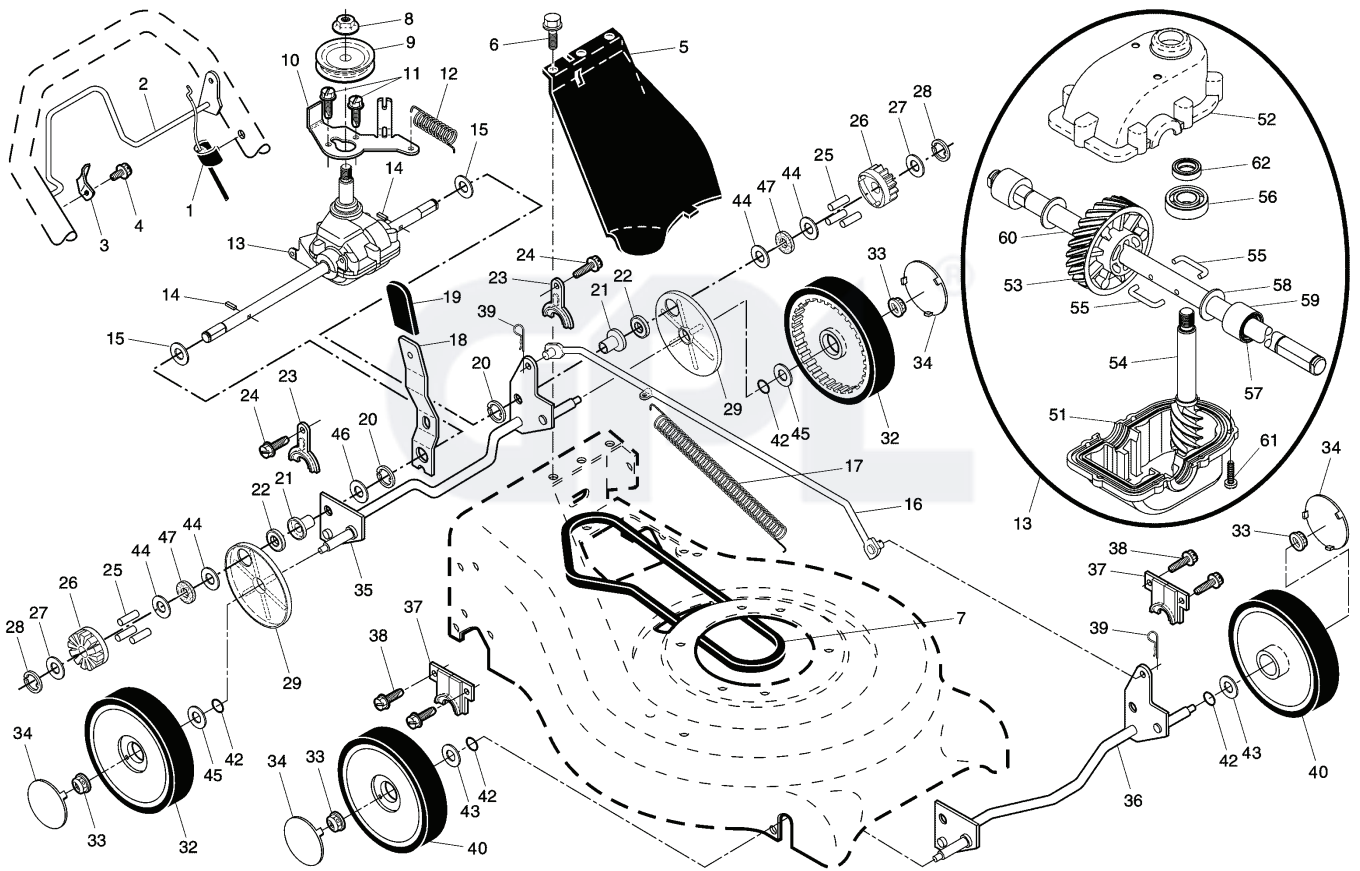

R52 S, 96141006000, 961410061, 2006-01

SPARE PARTS LIST

ROTARY LAWN MOWER - - MODEL NUMBER R52SE (96141006100) PRODUCT NUMBER 961 41 00-61

REF.	PART NO.	DESCRIPTION	REMARK	QTY.	KIT
1	532187626	WIRE		1	
2	532188760	LOOP		1	
3	532164557	STOP		1	
5	532400783	COVER		1	
6	532750634	SCREW		1	
7	532160816	BELT		1	
8	532132010	NUT		1	
9	532163939	PULLEY		1	
10	532164553	BELT GUIDE		1	
11	532163409	SCREW		1	
12	532187627	SPRING		1	
13	532188295	GEARBOX		1	
14	532145354	PIN RETAINING SCREW		1	
15	532057079	WASHER		1	
16	532161584	ROD		1	
17	532161602	SPRING		1	
18	532196162	CONTROL		1	
19	532190069	KNOB		1	
20	812000022	RETAINER RING		1	
21	532163365	SUPPORT		1	
22	532169911	BALL BEARING		1	
23	532164555	BRACKET		1	
24	532057808	SCREW		1	
25	532170011	PIN RETAINING SCREW		1	
26	532166450	PINION		1	
27	532052160	WASHER		1	
28	812000058	E-CLIP		1	
29	532189403	DUST COVER		1	
32	532180753	WHEEL		1	
33	532188042	WHEEL		1	
34	532180626	HUB CAP		1	
35	532196016	SHAFT		1	
36	532196015	SHAFT		1	
37	532161463	BRACKET		1	
38	532163409	SCREW		1	
39	532700279	CLIP		1	
40	532150348	WHEEL		1	
42	532188152	O-RING		1	
43	532088348	WASHER		1	
44	532062335	WASHER		1	
45	532067725	WASHER		1	
46	819572216	WASHER		1	
47	532088118	WASHER		1	
51	532187530	CARTER INF.BOITE DE VITESSE		1	
52	532191245	GEAR HOUSING		1	
53	532187532	PINION		1	
54	532187533	AXE		1	
55	532183505	WIRE, FORMED		1	
56	532183506	BALL BEARING		1	
57	532183508	SEAL, OUTPUT SHAFT		1	
58	532183509	WASHER		1	
59	532183511	BUSHING		1	
60	532191248	SHAFT		1	
61	532183513	SCREW		1	
62	532183514	SEAL, INPUT SHAFT		1	