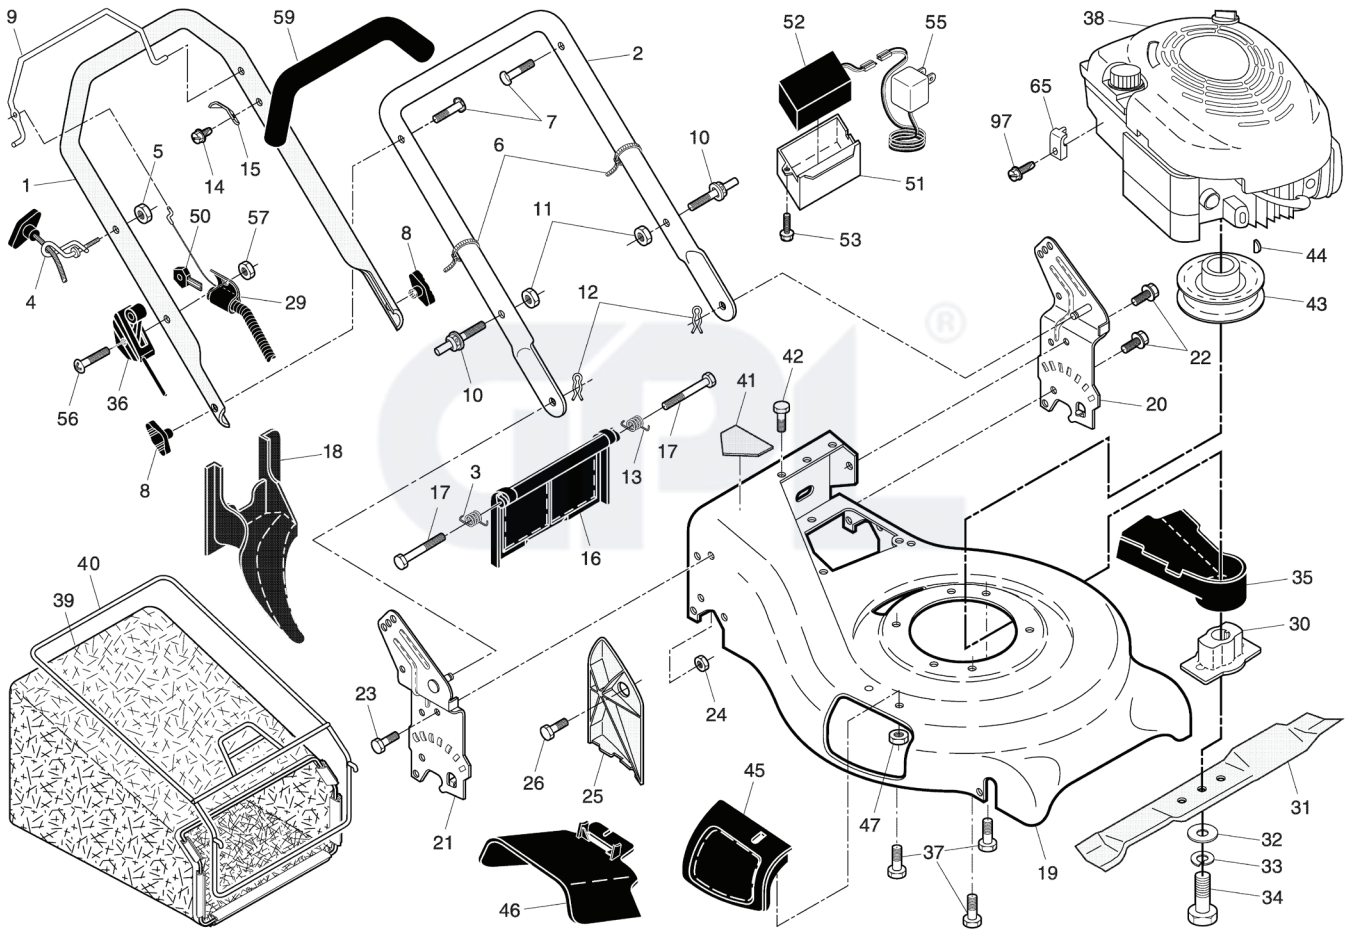

ROTARY LAWN MOWER - - MODEL NUMBER R52SE (96141006100) PRODUCT NUMBER 961 41 00-61

REF.	PART NO.	DESCRIPTION	REMARK	QTY.	KIT
1	532169369	HANDLE		1	
2	532197202	HANDLE		1	
3	532186053	SPRING		1	
4	532194788	GUIDE		1	
5	532132004	NUT		1	
6	532066426	HOOP		1	
7	532191574	SCREW		1	
8	532087692	KNOB		1	
9	532191819	BAIL		1	
10	532188821	BOLT		1	
11	873930500	NUT		1	
12	532051793	PIN		1	
13	532186052	SPRING		1	
14	532750634	SCREW		1	
15	532125162	PLATE		1	
16	532190574	KIT, DOOR REAR		1	
17	532184193	BOLT		1	
18	532198170	PLUG		1	
19	532400805	HOUSING		1	
20	532194029	BRACKET		1	
21	532194031	BRACKET		1	
22	532150078	SCREW		1	
23	532163183	BOLT		1	
24	873800500	LOCK NUT		1	
25	532161333	PLATE		1	
26	532163409	SCREW		1	
29	532133107	WIRE		1	
30	532193707	ADAPTER		1	
31	532199377	MOWER BLADE		1	
32	532851074	WASHER		1	
33	532850263	WASHER		1	
34	532851084	SCREW		1	
35	532189185	SHIELD		1	
37	532150406	BOLT		1	
39	532402018	BAG		1	
40	532194644	FRAME		1	
41	532182166	DECAL		1	
42	532054583	SCREW		1	
43	532187723	KEY		1	
44	532184941	PULLEY		1	
45	532190510	DOOR		1	
46	532190576	DEFLECTOR		1	
47	532088349	NUT		1	
59	532164265	HANDLE		1	
60	532182154	THROTTLE CONTROL		1	
61	532183365	SCREW		1	
65	532111190	CLAMP		1	
97	532083816	SCREW		1	
--	532182134	DECAL "WARNING"		1	
--	532195484	OPERATORS MANUAL		1	
--	532195485	OPERATORS MANUAL		1	
--	532199543	OPERATORS MANUAL		1	
--	532199542	OPERATORS MANUAL		1