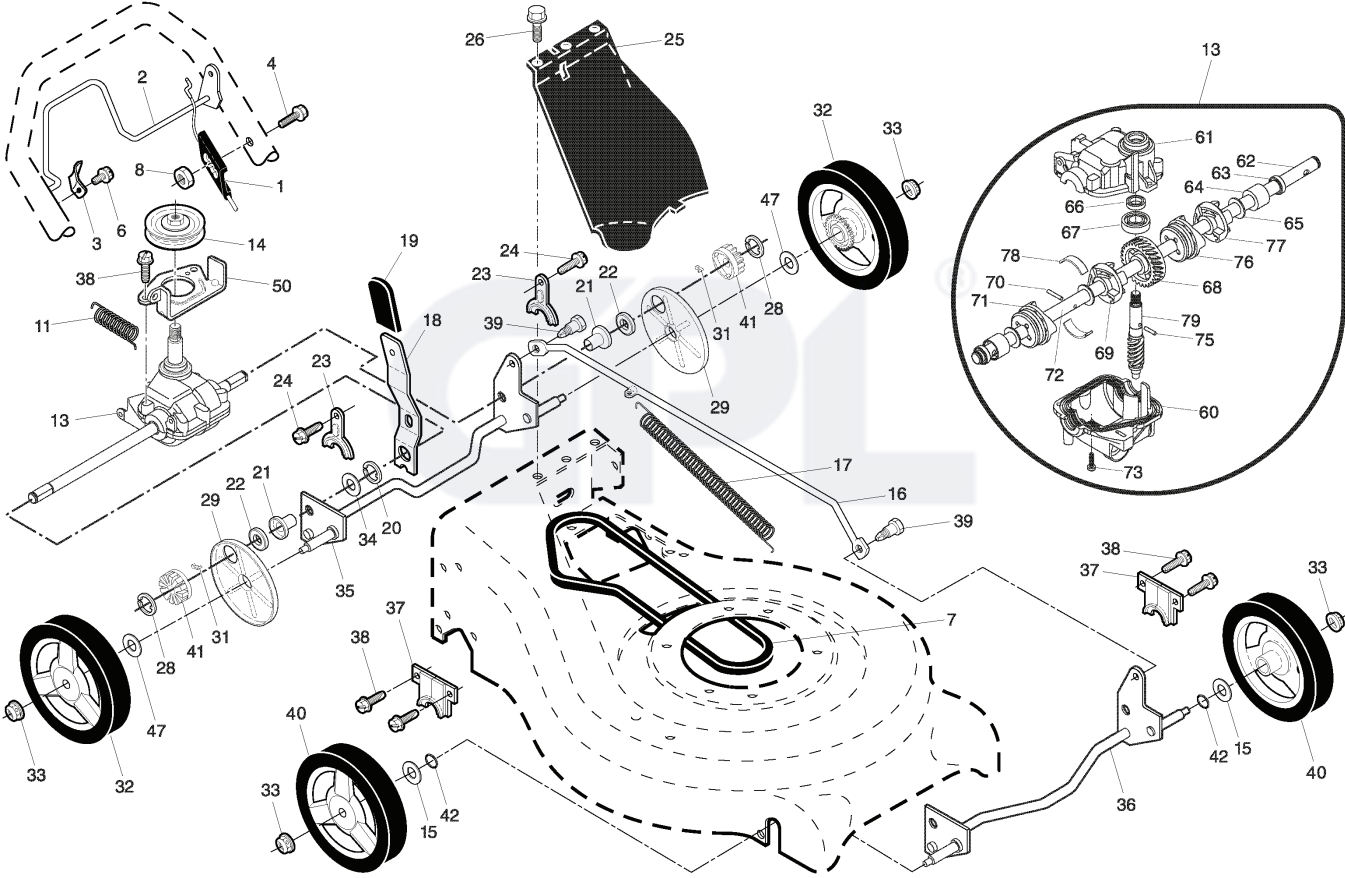

ROTARY LAWN MOWER - - MODEL NUMBER R52S (96141006002) PRODUCT NUMBER 961 41 00-60

REF.	PART NO.	DESCRIPTION	REMARK	QTY.	KIT
1	532406531	CABLE		1	
2	532188760	LOOP		1	
3	532164557	STOP		1	
4	532199687	SCREW		1	
6	532750634	SCREW		1	
7	532406580	V-BELT		1	
8	532191730	NUT		1	
11	532406558	SPRING		1	
13	532404839	GEAR CASE		1	
14	532193443	PULLEY		1	
15	532088348	WASHER		1	
16	532407147	ROD		1	
17	532409616	SPRING		1	
18	532196162	CONTROL		1	
19	532190622	SELECTOR KNOB		1	
20	812000022	RETAINER RING		1	
21	532412450	BEARING SUPPORT		1	
22	532191039	BEARING		1	
23	532164555	BRACKET		1	
24	532057808	SCREW		1	
25	532400783	COVER		1	
26	532750634	SCREW		1	
27	532052160	WASHER		1	
28	812000058	E-CLIP		1	
29	532189403	DUST COVER		1	
31	532404845	PAWL DRIVE		1	
32	532413105	WHEEL & TIRE ASSY. REAR		1	
33	532409148	NUT		1	
34	532851226	WASHER		1	
35	532410922	SHAFT		1	
36	532410933	SHAFT		1	
37	532161463	BRACKET		1	
38	532163409	SCREW		1	
39	532407059	BOLT		1	
40	532410831	WHEEL		1	
41	532404835	PINION		1	
42	532197480	O-RING		1	
47	532067725	WASHER		1	
50	532414104	BELT GUIDE		1	
60	532412747	CASE		1	
61	532412736	CASE		1	
62	532412757	SHAFT OUTPUT LONG		1	
63	532183508	SEAL, OUTPUT SHAFT		1	
64	532183511	BUSHING		1	
65	532183509	WASHER		1	
66	532183514	SEAL, INPUT SHAFT		1	
67	532183506	BALL BEARING		1	
68	532412742	GEAR		1	
69	532412739	FIXED DOG CLUTCH LH		1	
70	532412741	PIN 7 33732		1	
71	532412740	MOVEABLE DOG CLUTCH LH		1	
72	532412756	SHAFT OUTPUT SHORT		1	
73	532183513	SCREW		1	
75	532412746	PIN 350.337		1	
76	532412744	FIXED DOG CLUTCH RH		1	
77	532412743	CLUTCH		1	
78	532410731	SPRING		1	
79	532412737	SHAFT WORM		1