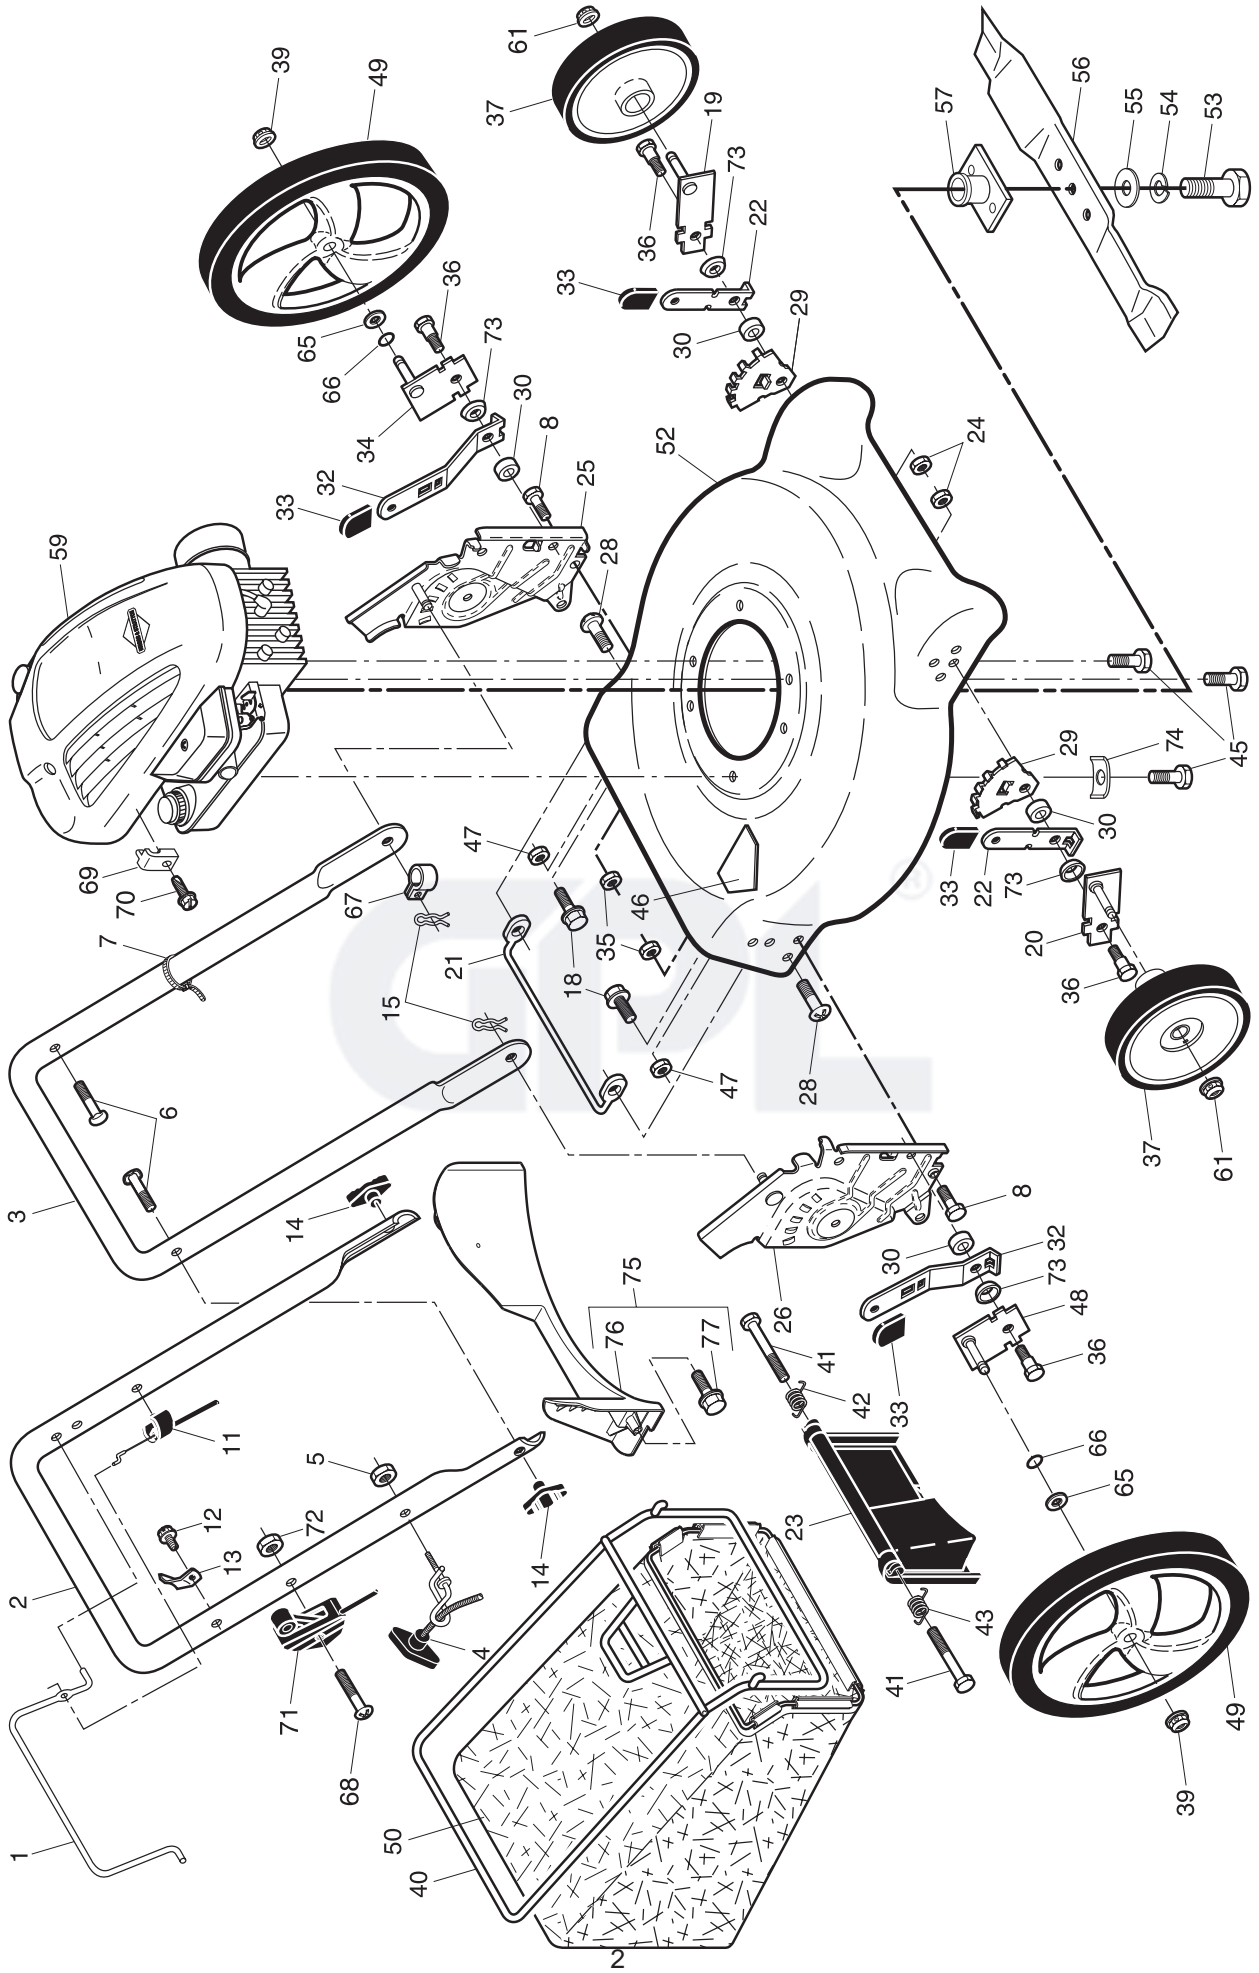

ROTARY LAWN MOWER -- MODEL NUMBER R53 (96131002301) PRODUCT NUMBER 961 31 00-23

ROTARY LAWN MOWER - - MODEL NUMBER R53 (96131002301) PRODUCT NUMBER 961 31 00-23

KEY NO.	PART NO.	DESCRIPTION	KEY NO.	PART NO.	DESCRIPTION
1	532 19 55-74	Control Bar	43	532 40 54-23	Spring, Rear Door, RH
2	532 40 31-29	Upper Handle	45	532 15 04-06	Hex Head Thread Rolling Screw 3/8-16 x 1
3	532 17 41-10	Lower Handle	46	532 18 21-66	Danger Decal
4	532 19 47-88	Rope Guide	47	873 75 11-53	Nut, Hex
5	532 13 20-04	Locknut, Hex 1/4-20	48	532 41 06-01	Axle Arm Assembly, Rear, RH
6	532 19 15-74	Handle Bolt	49	532 41 34-01	Wheel & Tire Assembly, Rear 12 x 1-3/4
7	532 06 64-26	Wire Tie	50	532 40 00-70	Grassbag
8	874 78 05-12	Hex Bolt 5/16-18 x 3/4	52	532 41 39-59	Kit, Lawn Mower Housing Assembly (Includes Key Number 46)
11	532 13 31-07	Engine Zone Control Cable	53	532 85 10-84	Hex Head Screw 3/8-24 x 1-3/8 Grade 8
12	532 75 06-34	Hex Washer Head Screw #10-24 x 1/2	54	532 85 02-63	Helical Lockwasher
13	532 12 51-62	Up-Stop Bracket	55	532 85 10-74	Hardened Washer
14	532 19 19-38	Handle Knob	56	532 19 93-77	21" Blade
15	532 05 17-93	Hairpin Cotter	57	532 19 37-07	Blade Adapter
18	817 60 04-06	Screw 1/4-20 x 3/8	59	- - -	Engine, Briggs & Stratton, Model Number 12F802 (Order parts from engine manufacturer)
19	532 40 66-89	Axle Arm Assembly, Front, LH	61	532 40 91-48	Nut, Hex, Flangelock
20	532 40 66-90	Axle Arm Assembly, Front, RH	65	532 08 83-48	Washer, Flat
21	532 41 35-43	Footguard	66	532 19 74-80	O-Ring
22	532 40 64-28	Selector Spring, Front	67	532 19 79-91	Clip, Cable
23	532 41 06-03	Rear Door Assembly	68	532 18 33-65	Screw, Hex 1/4 x 20 x 2.17
24	532 16 67-85	Locknut, Hex 5/16-18	69	532 11 11-90	B&S Cable Clamp
25	532 41 39-24	Handle Bracket Assembly, LH	70	532 08 38-16	Screw #10 x 5/8
26	532 41 39-25	Handle Bracket Assembly, RH	71	532 70 04-17	Throttle Control
28	532 05 45-83	Screw	72	532 13 20-04	Nut, Hex, 1/4-20 BZO
29	532 41 05-94	Wheel Adjusting Bracket, Front	73	532 40 16-30	Washer, Curved
30	532 40 16-29	Spacer	74	532 12 50-78	Washer, Engine
32	532 41 05-95	Spring, Selector, Rear	75	532 41 36-93	Kit, Baffle, Rear, Plastic (Includes 3 Screws)
33	532 08 78-77	Selector Knob	76	532 41 05-89	Baffle, Rear, Plastic
34	532 41 06-00	Axle Arm Assembly, Rear, LH	77	817 41 13-12	Screw
35	532 16 67-85	Locknut, Hex 5/16-18	- -	532 18 21-91	Warning Decal (not shown)
36	532 40 16-38	Shoulder Bolt 5/16-18	- -	532 41 13-14	Operator's Manual, European
37	532 41 31-83	Wheel & Tire Assembly, Front 8 x 1-3/4	- -	532 41 13-15	Operator's Manual, Scandinavian
39	532 40 91-49	Nut, Hex, Flangelock	- -	532 41 13-16	Operator's Manual, East Bloc
40	532 40 18-08	Frame, Grassbag	- -	532 41 13-17	Operator's Manual, Baltic
41	532 18 41-93	Bolt, Rear Door			
42	532 40 54-21	Spring, Rear Door, LH			

NOTE: All component dimensions given in U.S. inches. 1 inch = 25.4 mm. **IMPORTANT:** Use only Original Equipment Manufacturer (O.E.M.) replacement parts. Failure to do so could be hazardous, damage your lawn mower and void your warranty.