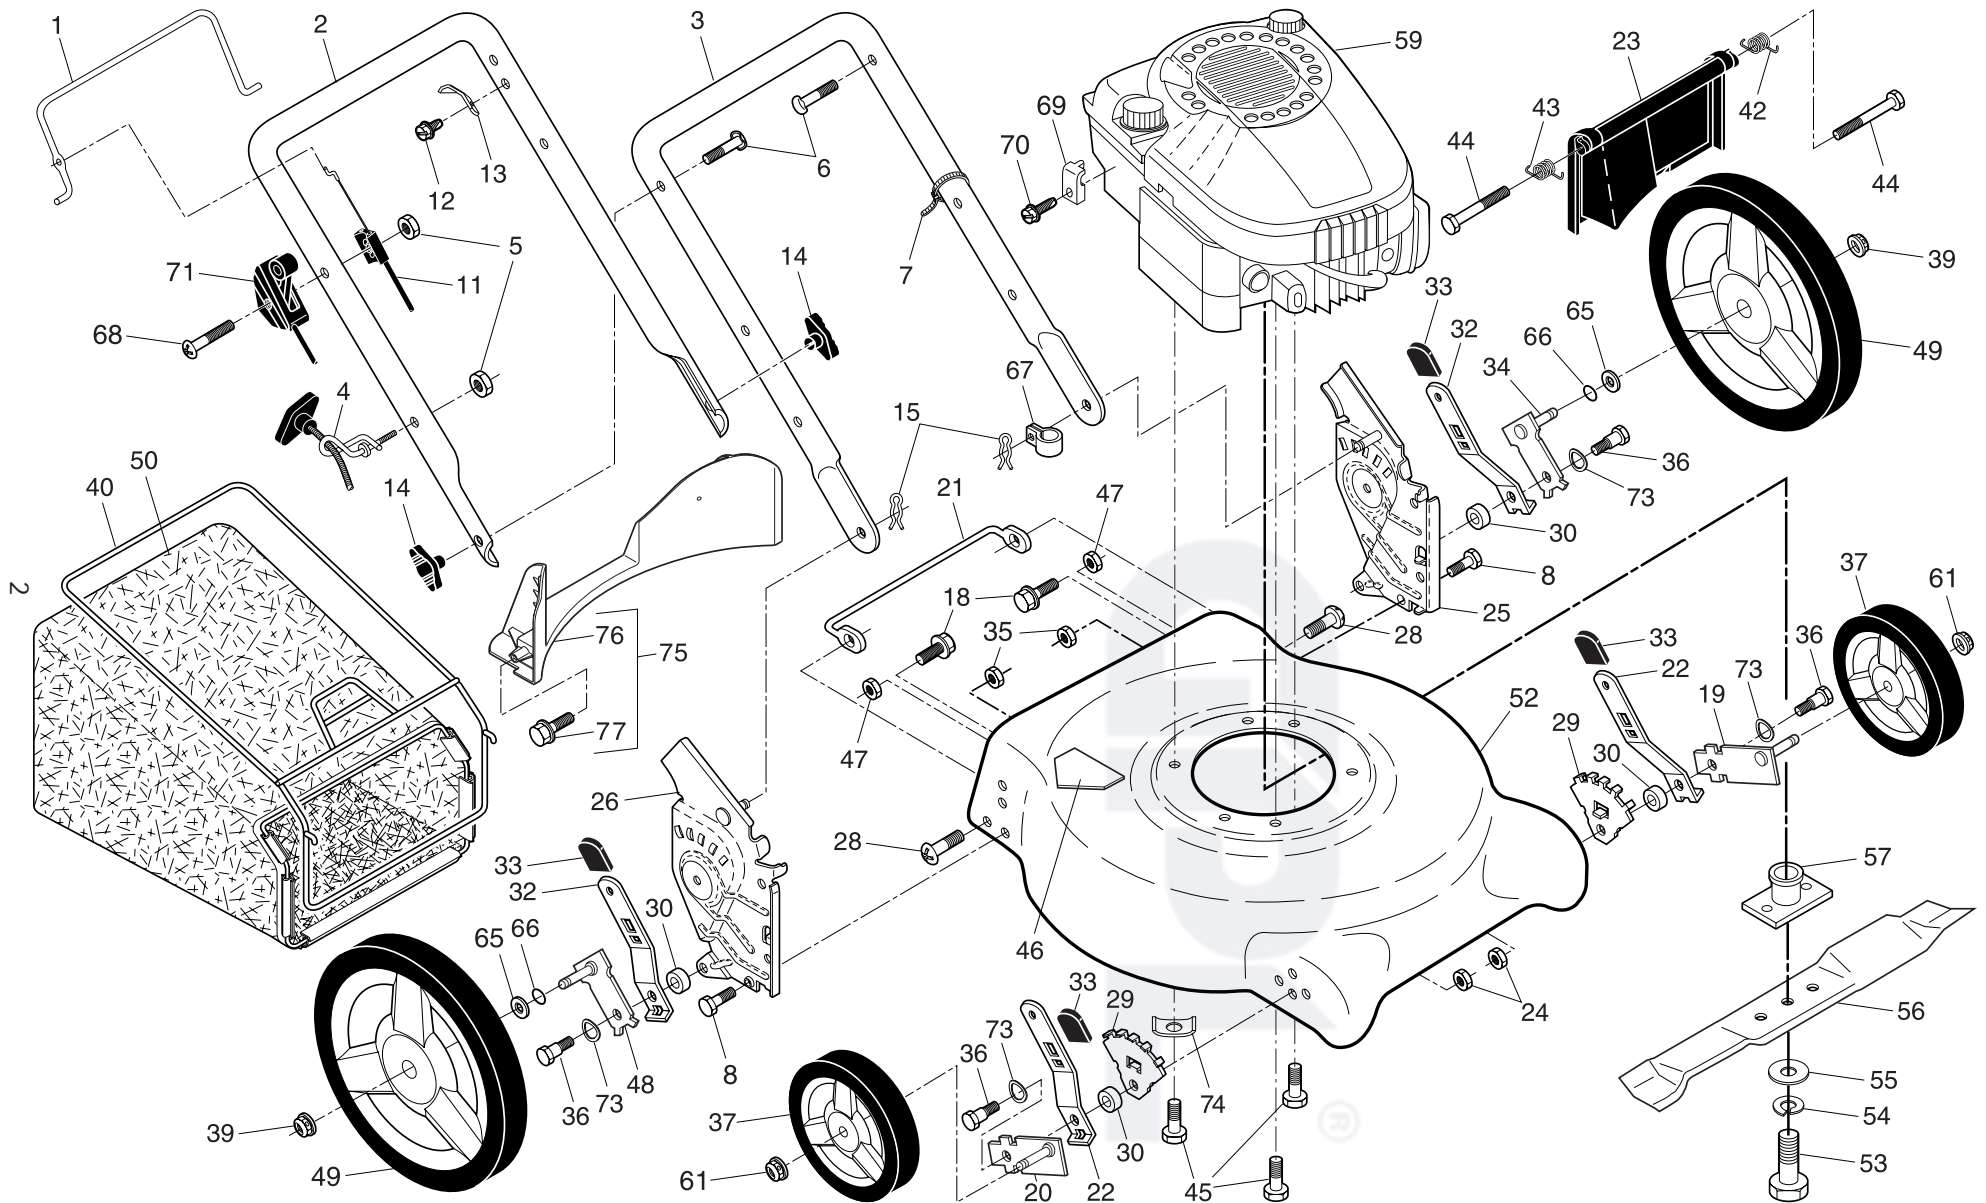

ROTARY LAWN MOWER - - MODEL NUMBER R53 (96131002302) PRODUCT NUMBER 961 31 00-23

ROTARY LAWN MOWER - - MODEL NUMBER R53 (96131002302) PRODUCT NUMBER 961 31 00-23

KEY NO.	PART NO.	DESCRIPTION	KEY NO.	PART NO.	DESCRIPTION
1	532 19 55-74	Control Bar	43	532 40 54-23	Spring, Rear Door, RH
2	532 40 31-29	Upper Handle	44	532 18 41-93	Bolt, Rear Door
3	532 17 41-10	Lower Handle	45	532 15 04-06	Hex Head Thread Rolling Screw 3/8-16 x 1
4	532 19 47-88	Rope Guide	46	532 18 21-66	Danger Decal
5	532 13 20-04	Locknut, Hex 1/4-20	47	873 75 11-53	Nut, Hex
6	532 19 15-74	Nut, Hex	48	532 41 06-01	Axle Arm Assembly, Rear, RH
7	532 06 64-26	Wire Tie	49	532 41 34-01	Wheel & Tire Assembly, Rear 12 x 1-3/4
8	874 78 05-12	Hex Bolt 5/16-18 x 3/4	50	532 40 00-70	Grassbag
11	532 13 31-07	Engine Zone Control Cable	52	532 41 39-59	Kit, Lawn Mower Housing Assembly (Includes Key Number 46)
12	532 75 06-34	Hex Washer Head Screw #10-24 x 1/2	53	532 85 10-84	Hex Head Screw 3/8-24 x 1-3/8 Grade 8
13	532 12 51-62	Up-Stop Bracket	54	532 85 02-63	Helical Lockwasher
14	532 19 19-38	Handle Knob	55	532 85 10-74	Hardened Washer
15	532 05 17-93	Hairpin Cotter	56	532 19 93-77	21" Blade
18	817 60 04-06	Screw 1/4-20 x 3/8	57	532 19 37-07	Blade Adapter
19	532 40 66-89	Axle Arm Assembly, Front, LH	59	- - -	Engine, Briggs & Stratton, Model Number 12F802 (Order parts from engine manufacturer)
20	532 40 66-90	Axle Arm Assembly, Front, RH	61	532 40 91-48	Nut, Hex, Flangelock
21	532 41 35-43	Footguard	65	532 08 83-48	Washer, Flat
22	532 40 64-28	Selector Spring, Front	66	532 19 74-80	O-Ring
23	532 41 06-03	Rear Door Assembly	67	532 19 79-91	Clip, Cable
24	532 16 67-85	Locknut, Hex 5/16-18	68	532 18 33-65	Screw, Hex 1/4 x 20 x 2.17
25	532 41 39-24	Handle Bracket Assembly, LH	69	532 11 11-90	B&S Cable Clamp
26	532 41 39-25	Handle Bracket Assembly, RH	70	532 08 38-16	Screw #10 x 5/8
28	532 05 45-83	Screw	71	532 70 04-17	Throttle Control
29	532 41 05-94	Wheel Adjusting Bracket, Front	73	532 40 16-30	Washer, Curved
30	532 40 16-29	Spacer	74	532 12 50-78	Washer, Engine
32	532 41 05-95	Spring, Selector, Rear	75	532 41 36-93	Kit, Baffle, Rear, Plastic (Includes 3 Screws)
33	532 08 78-77	Selector Knob	76	532 41 05-89	Baffle, Rear, Plastic
34	532 41 06-00	Axle Arm Assembly, Rear, LH	77	817 41 13-12	Screw
35	532 16 67-85	Locknut, Hex 5/16-18	--	532 18 21-91	Warning Decal (not shown)
36	532 40 16-38	Shoulder Bolt 5/16-18	--	532 41 13-14	Operator's Manual, European
37	532 41 31-83	Wheel & Tire Assembly, Front 8 x 1-3/4	--	532 41 13-15	Operator's Manual, Scandinavian
39	532 40 91-49	Nut, Hex, Flangelock	--	532 41 13-16	Operator's Manual, East Bloc
40	532 41 19-49	Frame, Grassbag	--	532 41 13-17	Operator's Manual, Baltic
42	532 40 54-21	Spring, Rear Door, LH			

NOTE: All component dimensions given in U.S. inches. 1 inch = 25.4 mm. **IMPORTANT:** Use only Original Equipment Manufacturer (O.E.M.) replacement parts. Failure to do so could be hazardous, damage your lawn mower and void your warranty.