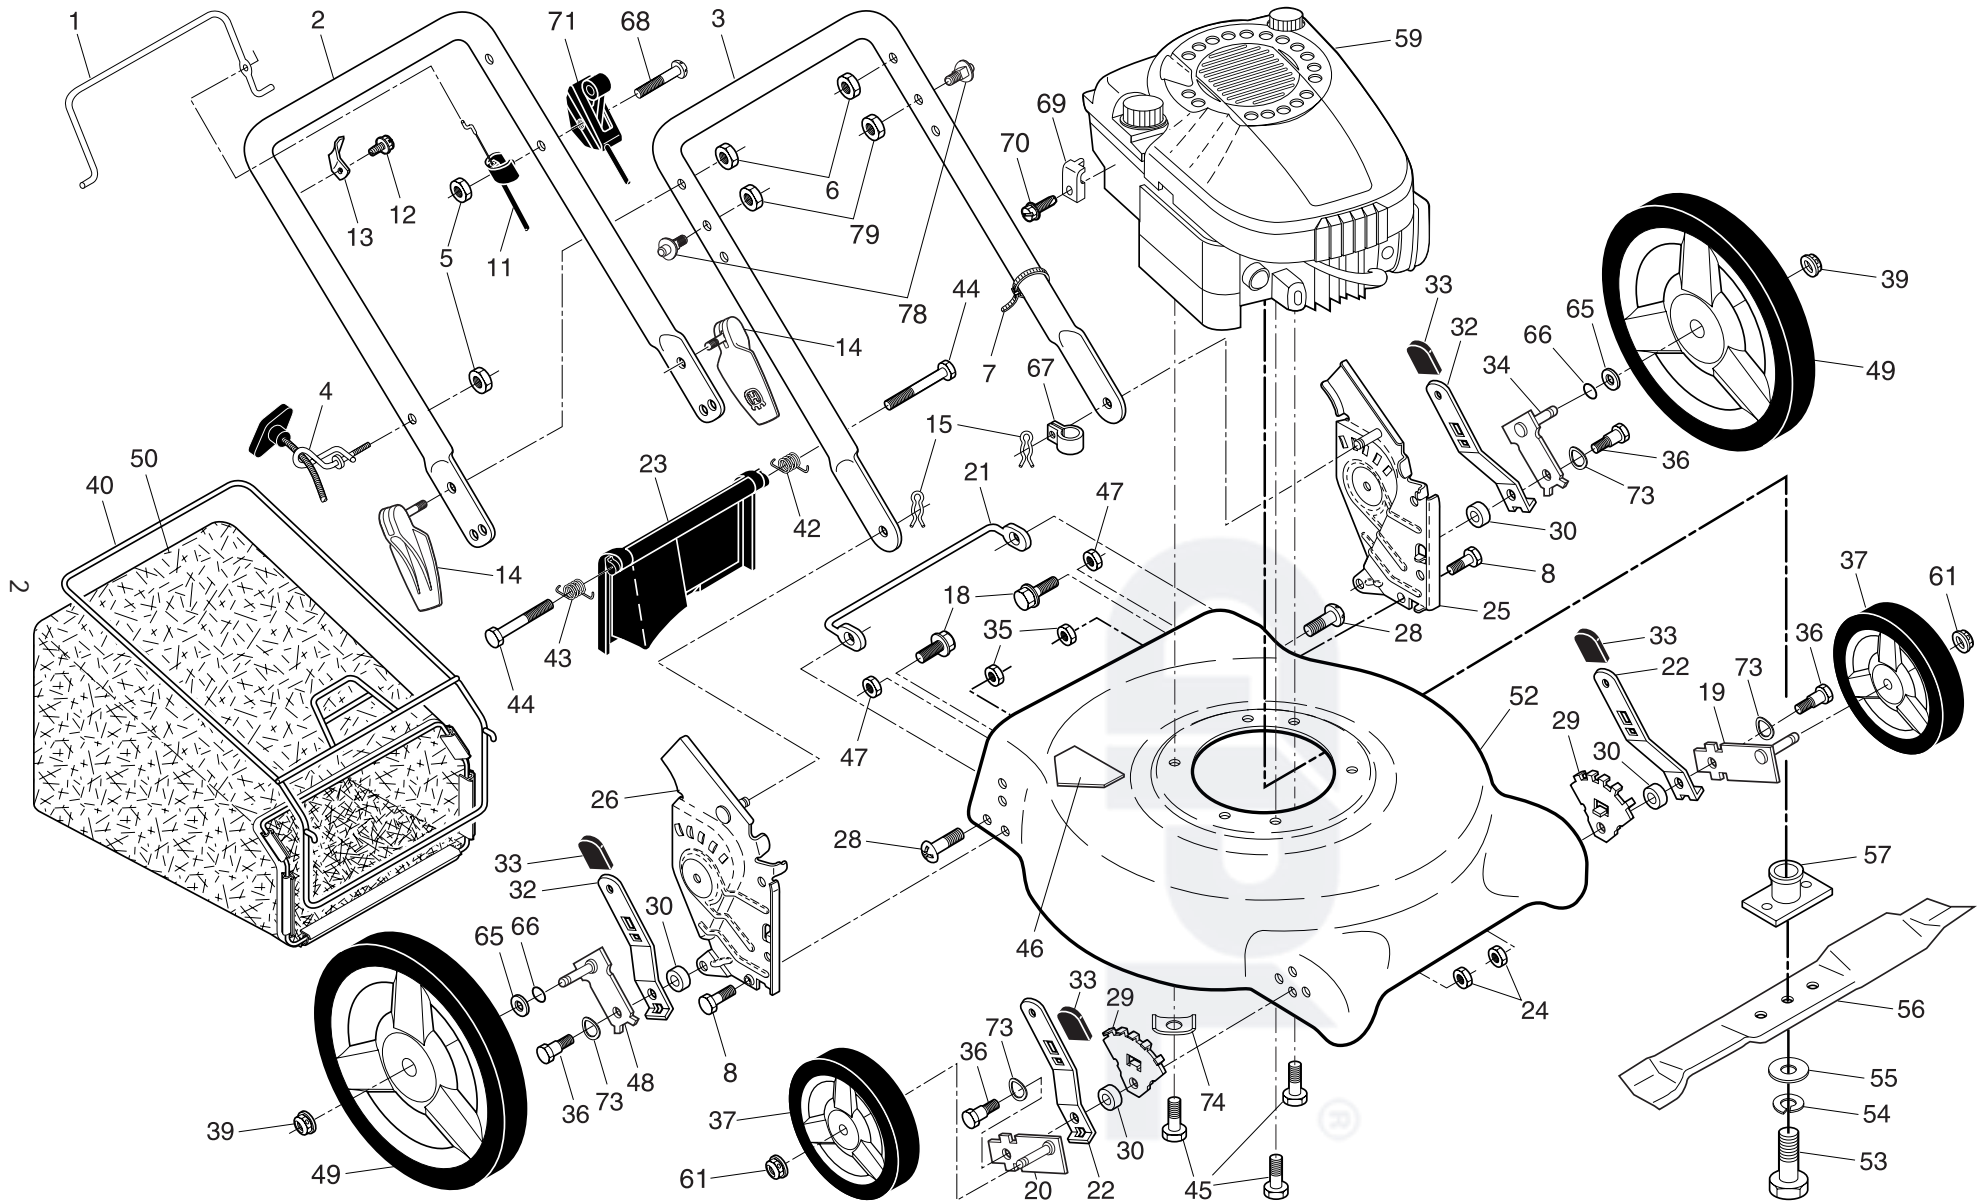

ROTARY LAWN MOWER - - MODEL NUMBER R53 (96131002303) PRODUCT NUMBER 961 31 00-23

ROTARY LAWN MOWER - - MODEL NUMBER R53 (96131002303) PRODUCT NUMBER 961 31 00-23

KEY NO.	PART NO.	DESCRIPTION	KEY NO.	PART NO.	DESCRIPTION
1	532 40 29-49	Control Bar	42	532 40 54-21	Spring, Rear Door, LH
2	532 41 73-42	Upper Handle	43	532 40 54-23	Spring, Rear Door, RH
3	532 41 70-31	Lower Handle	45	532 15 04-06	Hex Head Thread Rolling Screw 3/8-16 x 1
4	532 19 47-88	Rope Guide	46	532 18 21-66	Danger Decal
5	532 13 20-04	Locknut, Hex 1/4-20	47	873 75 11-53	Nut, Hex
6	532 41 53-51	Nut, Hex	48	532 41 06-01	Axle Arm Assembly, Rear, RH
7	532 06 64-26	Wire Tie	49	532 41 34-01	Wheel & Tire Assembly, Rear 12 x 1-3/4
8	874 78 05-12	Hex Bolt 5/16-18 x 3/4	50	532 40 00-70	Grassbag
11	532 13 19-94	Engine Zone Control Cable	52	532 40 80-28	Kit, Lawn Mower Housing Assembly (Includes Key Number 46)
12	532 75 06-34	Hex Washer Head Screw #10-24 x 1/2	53	532 85 10-84	Hex Head Screw 3/8-24 x 1-3/8 Grade 8
13	532 12 52-03	Up-Stop Bracket	54	532 85 02-63	Helical Lockwasher
14	532 41 66-68	Handle Knob	55	532 85 10-74	Hardened Washer
15	532 05 17-93	Hairpin Cotter	56	532 19 93-77	21" Blade
18	817 60 04-06	Screw 1/4-20 x 3/8	57	532 19 37-07	Blade Adapter
19	532 40 66-89	Axle Arm Assembly, Front, LH	59	- - -	Engine, Briggs & Stratton, Model Number 122T02 (Order parts from engine manufacturer)
20	532 40 66-90	Axle Arm Assembly, Front, RH	61	532 40 91-48	Nut, Hex, Flangelock
21	532 41 35-43	Footguard	65	532 08 83-48	Washer, Flat
22	532 40 64-28	Selector Spring, Front	66	532 19 74-80	O-Ring
23	532 41 06-03	Rear Door Assembly	67	532 19 79-91	Clip, Cable
24	532 16 67-85	Locknut, Hex 5/16-18	68	532 18 33-65	Screw, Hex 1/4 x 20 x 2.17
25	532 41 39-24	Handle Bracket Assembly, LH	69	532 11 11-90	B&S Cable Clamp
26	532 41 39-25	Handle Bracket Assembly, RH	70	532 08 38-16	Screw #10 x 5/8
28	532 05 45-83	Screw	71	532 70 06-46	Throttle Control
29	532 41 05-94	Wheel Adjusting Bracket, Front	72	532 13 20-04	Nut, Hex, 1/4-20 BZO
30	532 40 16-29	Spacer	73	532 40 16-30	Washer, Curved
32	532 41 05-95	Spring, Selector, Rear	74	532 12 50-78	Washer, Engine
33	532 08 78-77	Selector Knob	78	532 19 92-55	Stud
34	532 41 06-00	Axle Arm Assembly, Rear, LH	79	532 75 11-53	Nut, Hex
35	532 16 67-85	Locknut, Hex 5/16-18	--	532 18 21-91	Warning Decal (not shown)
36	532 40 16-38	Shoulder Bolt 5/16-18	--	532 41 13-14	Operator's Manual, European
37	532 41 31-83	Wheel & Tire Assembly, Front 8 x 1-3/4	--	532 41 13-15	Operator's Manual, Scandinavian
39	532 40 91-49	Nut, Hex, Flangelock	--	532 41 13-16	Operator's Manual, East Bloc
40	532 41 19-49	Frame, Grassbag	--	532 41 13-17	Operator's Manual, Baltic
41	532 18 41-93	Bolt, Rear Door			

NOTE: All component dimensions given in U.S. inches. 1 inch = 25.4 mm. **IMPORTANT:** Use only Original Equipment Manufacturer (O.E.M.) replacement parts. Failure to do so could be hazardous, damage your lawn mower and void your warranty.