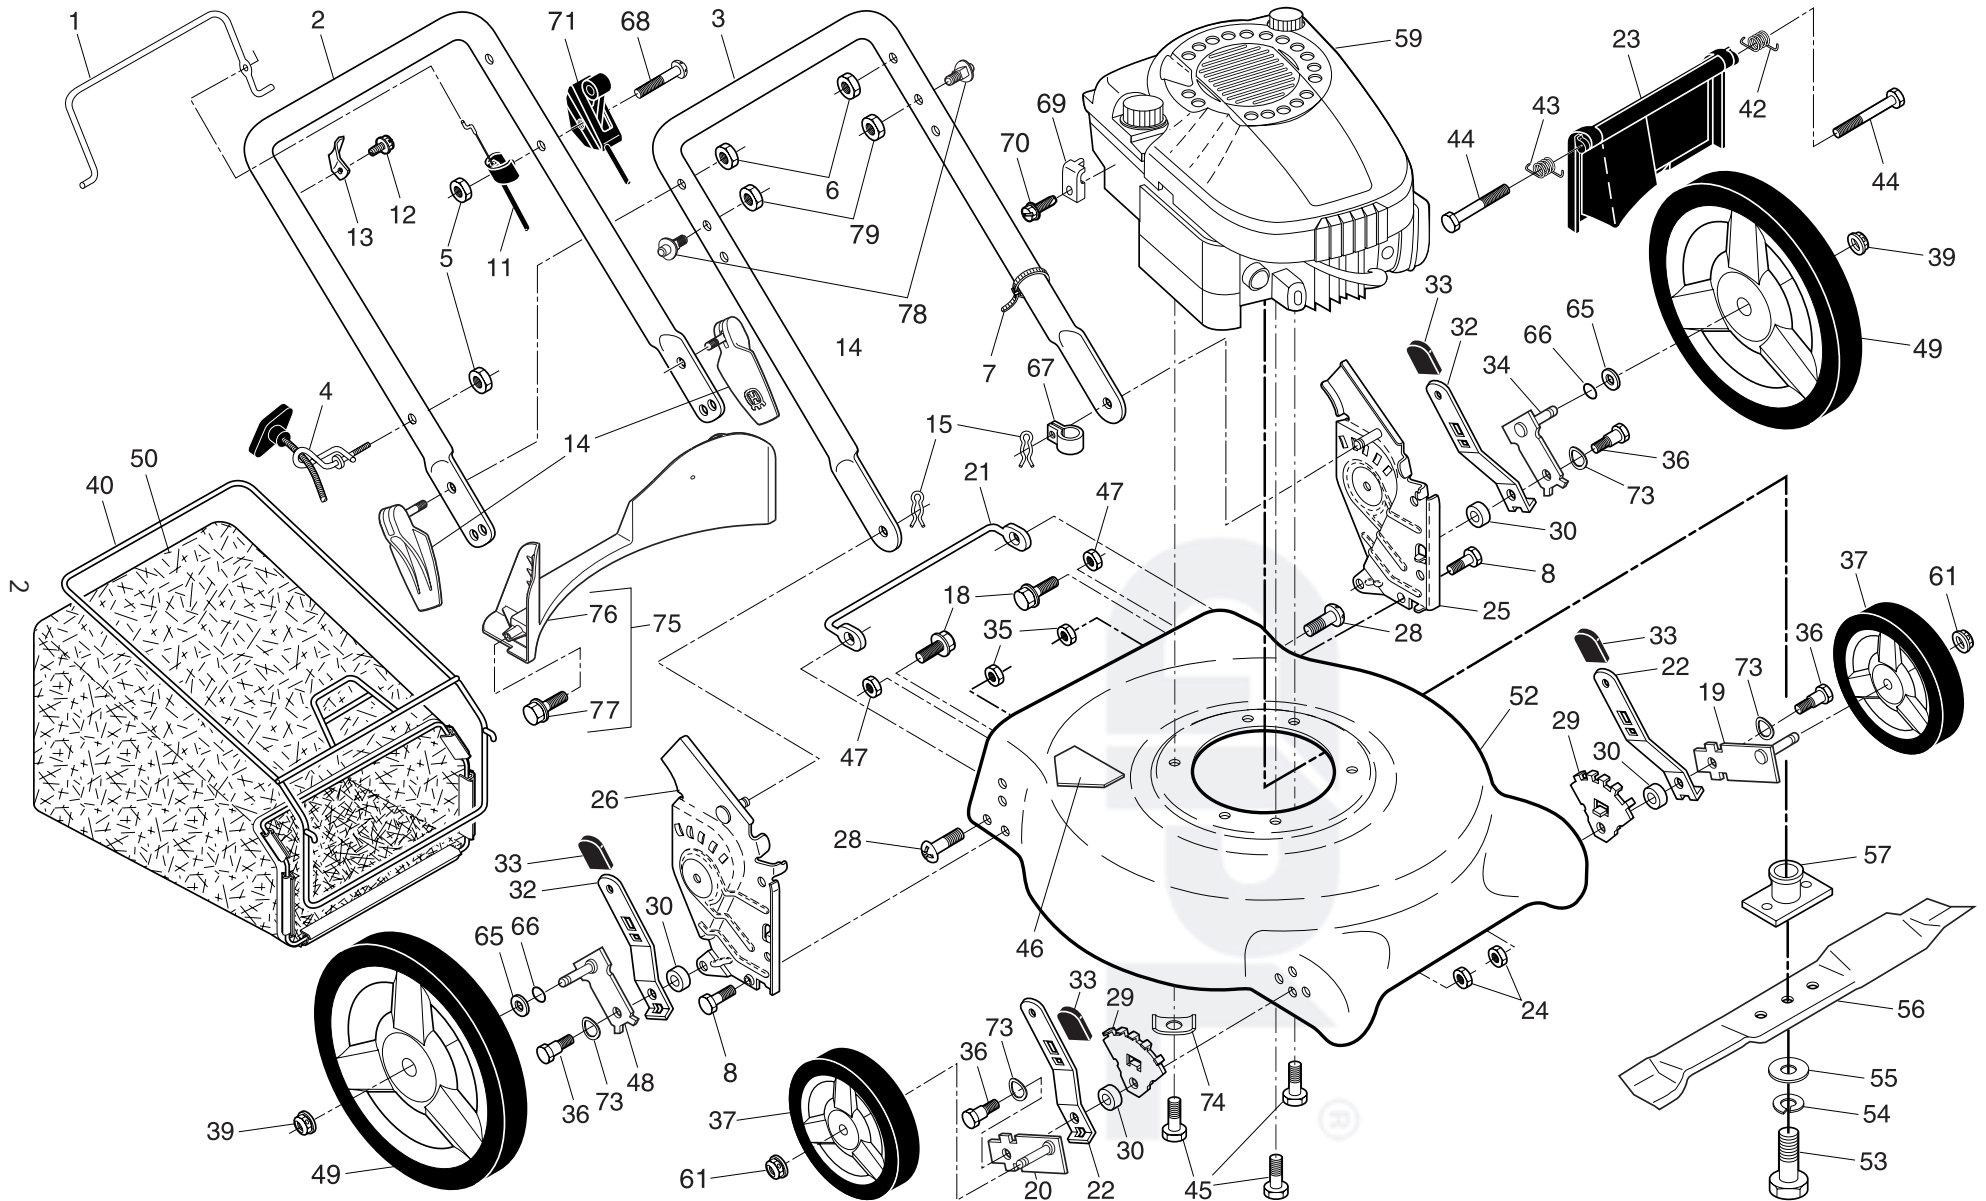

# ROTARY LAWN MOWER - - MODEL NUMBER R53 (96131002304) PRODUCT NUMBER 961 31 00-23

3

**NOTE:** All component dimensions given in U.S. inches. 1 inch = 25.4 mm. **IMPORTANT:** Use only Original Equipment Manufacturer (O.E.M.) replacement parts. Failure to do so could be hazardous, damage your lawn mower and void your warranty.