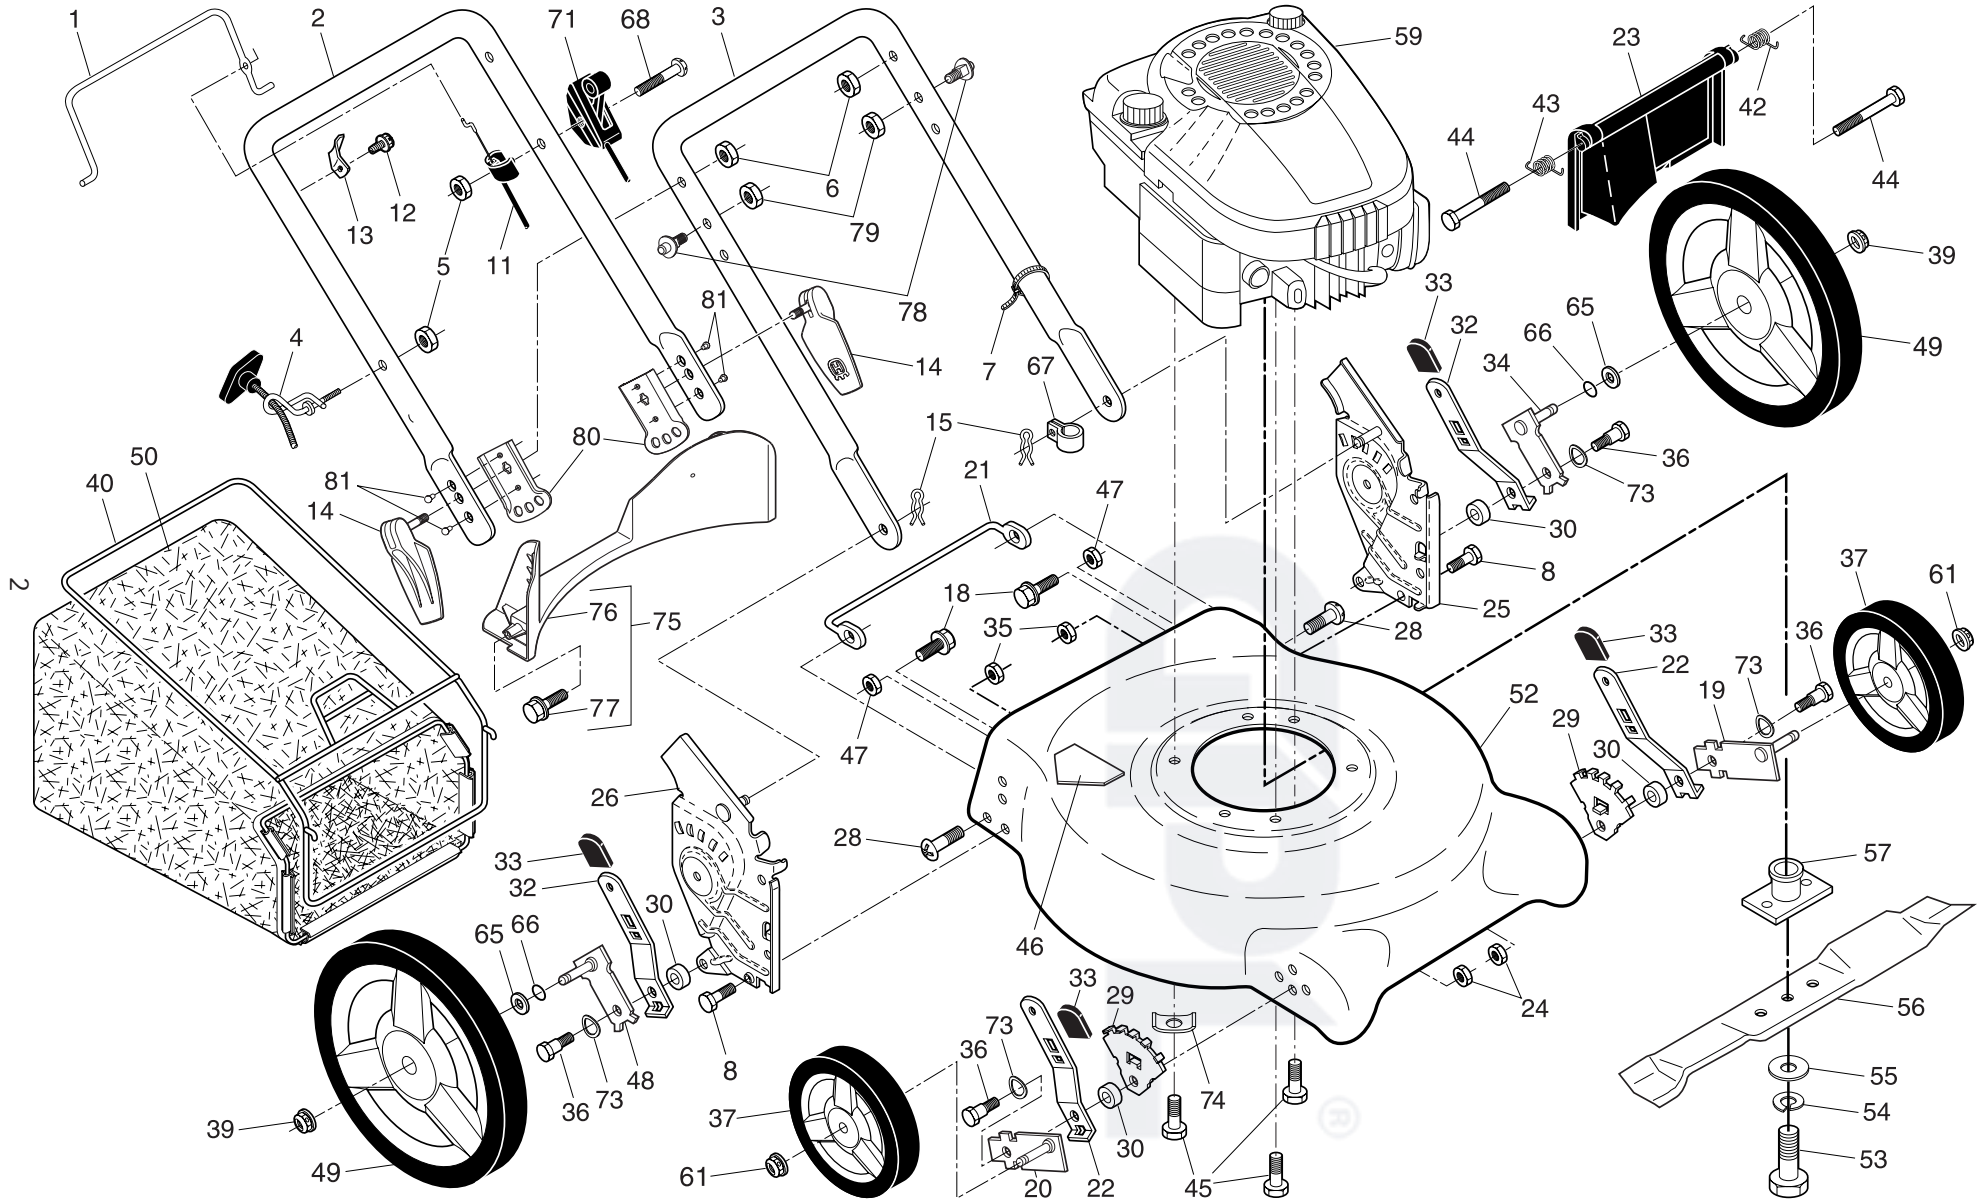

ROTARY LAWN MOWER - - MODEL NUMBER R 53 (96131002305) PRODUCT NUMBER 961 31 00-23

ROTARY LAWN MOWER - - MODEL NUMBER R 53 (96131002305) PRODUCT NUMBER 961 31 00-23

KEY NO.	PART NO.	DESCRIPTION	KEY NO.	PART NO.	DESCRIPTION
1	532 40 29-49	Control Bar	44	532 18 41-93	Bolt, Rear Door
2	532 42 08-29	Upper Handle	45	532 15 04-06	Hex Head Thread Rolling Screw 3/8-16 x 1
3	532 41 70-31	Lower Handle	46	532 18 21-66	Danger Decal
4	532 19 47-88	Rope Guide	47	873 75 11-53	Nut, Hex
5	532 13 20-04	Locknut, Hex 1/4-20	48	532 41 06-01	Axle Arm Assembly, Rear, RH
6	532 19 17-30	Locknut, Hex 1/4-20	49	532 41 34-01	Wheel & Tire Assembly, Rear 12 x 1-3/4
7	532 06 64-26	Wire Tie	50	532 40 00-70	Grassbag
8	874 78 05-12	Hex Bolt 5/16-18 x 3/4	52	532 41 39-59	Kit, Lawn Mower Housing (Includes Key Number 46)
11	532 13 19-94	Engine Zone Control Cable	53	532 85 10-84	Hex Head Screw 3/8-24 x 1-3/8 Grade 8
12	532 75 06-34	Hex Washer Head Screw #10-24 x 1/2	54	532 85 02-63	Helical Lockwasher
13	532 12 52-03	Up-Stop Bracket	55	532 85 10-74	Hardened Washer
14	532 41 66-68	Handle Knob	56	532 19 93-77	21" Blade
15	532 05 17-93	Hairpin Cotter	57	532 41 83-73	Blade Adapter
18	817 60 04-06	Screw 1/4-20 x 3/8	59	- - -	Engine, Briggs & Stratton, Model Number 122T02 (Order parts from engine manufacturer)
19	532 40 66-89	Axle Arm Assembly, Front, LH	61	532 40 91-48	Nut, Hex, Flangelock
20	532 40 66-90	Axle Arm Assembly, Front, RH	65	532 08 83-48	Washer, Flat
21	532 41 35-43	Footguard	66	532 19 74-80	O-Ring
22	532 40 64-28	Selector Spring, Front	67	532 19 79-91	Clip, Cable
23	532 41 06-03	Rear Door Assembly	68	532 18 33-65	Screw, Hex 1/4 x 20 x 2.17
24	532 16 67-85	Locknut, Hex 5/16-18	71	532 42 06-12	Throttle Control
25	532 41 39-24	Handle Bracket Assembly, LH	73	532 40 16-30	Washer, Curved
26	532 41 39-25	Handle Bracket Assembly, RH	74	532 12 50-78	Washer, Engine
28	532 05 45-83	Screw	75	532 41 36-93	Kit, Rear Baffle (Includes 3 Screws)
29	532 41 05-94	Wheel Adjusting Bracket, Front	76	532 41 05-89	Baffle, Rear
30	532 40 16-29	Spacer	77	817 41 13-12	Screw, Rear Baffle
32	532 41 05-95	Spring, Selector, Rear	78	532 19 92-55	Stud
33	532 08 78-77	Selector Knob	79	532 75 11-53	Nut, Hex
34	532 41 06-00	Axle Arm Assembly, Rear, LH	80	532 41 35-34	Bracket, Quick-Release
35	532 16 67-85	Locknut, Hex 5/16-18	81	532 19 96-97	Rivet
36	532 40 16-38	Shoulder Bolt 5/16-18	--	532 18 21-91	Warning Decal (not shown)
37	532 41 31-83	Wheel & Tire Assembly, Front 8 x 1-3/4	--	532 41 13-14	Operator's Manual, European
39	532 40 91-49	Nut, Hex, Flangelock	--	532 41 13-15	Operator's Manual, Scandinavian
40	532 41 19-49	Frame, Grassbag	--	532 41 13-16	Operator's Manual, East Bloc
42	532 40 54-21	Spring, Rear Door, LH	--	532 41 13-17	Operator's Manual, Baltic
43	532 40 54-23	Spring, Rear Door, RH			

3

NOTE: All component dimensions given in U.S. inches. 1 inch = 25.4 mm. **IMPORTANT:** Use only Original Equipment Manufacturer (O.E.M.) replacement parts. Failure to do so could be hazardous, damage your lawn mower and void your warranty.