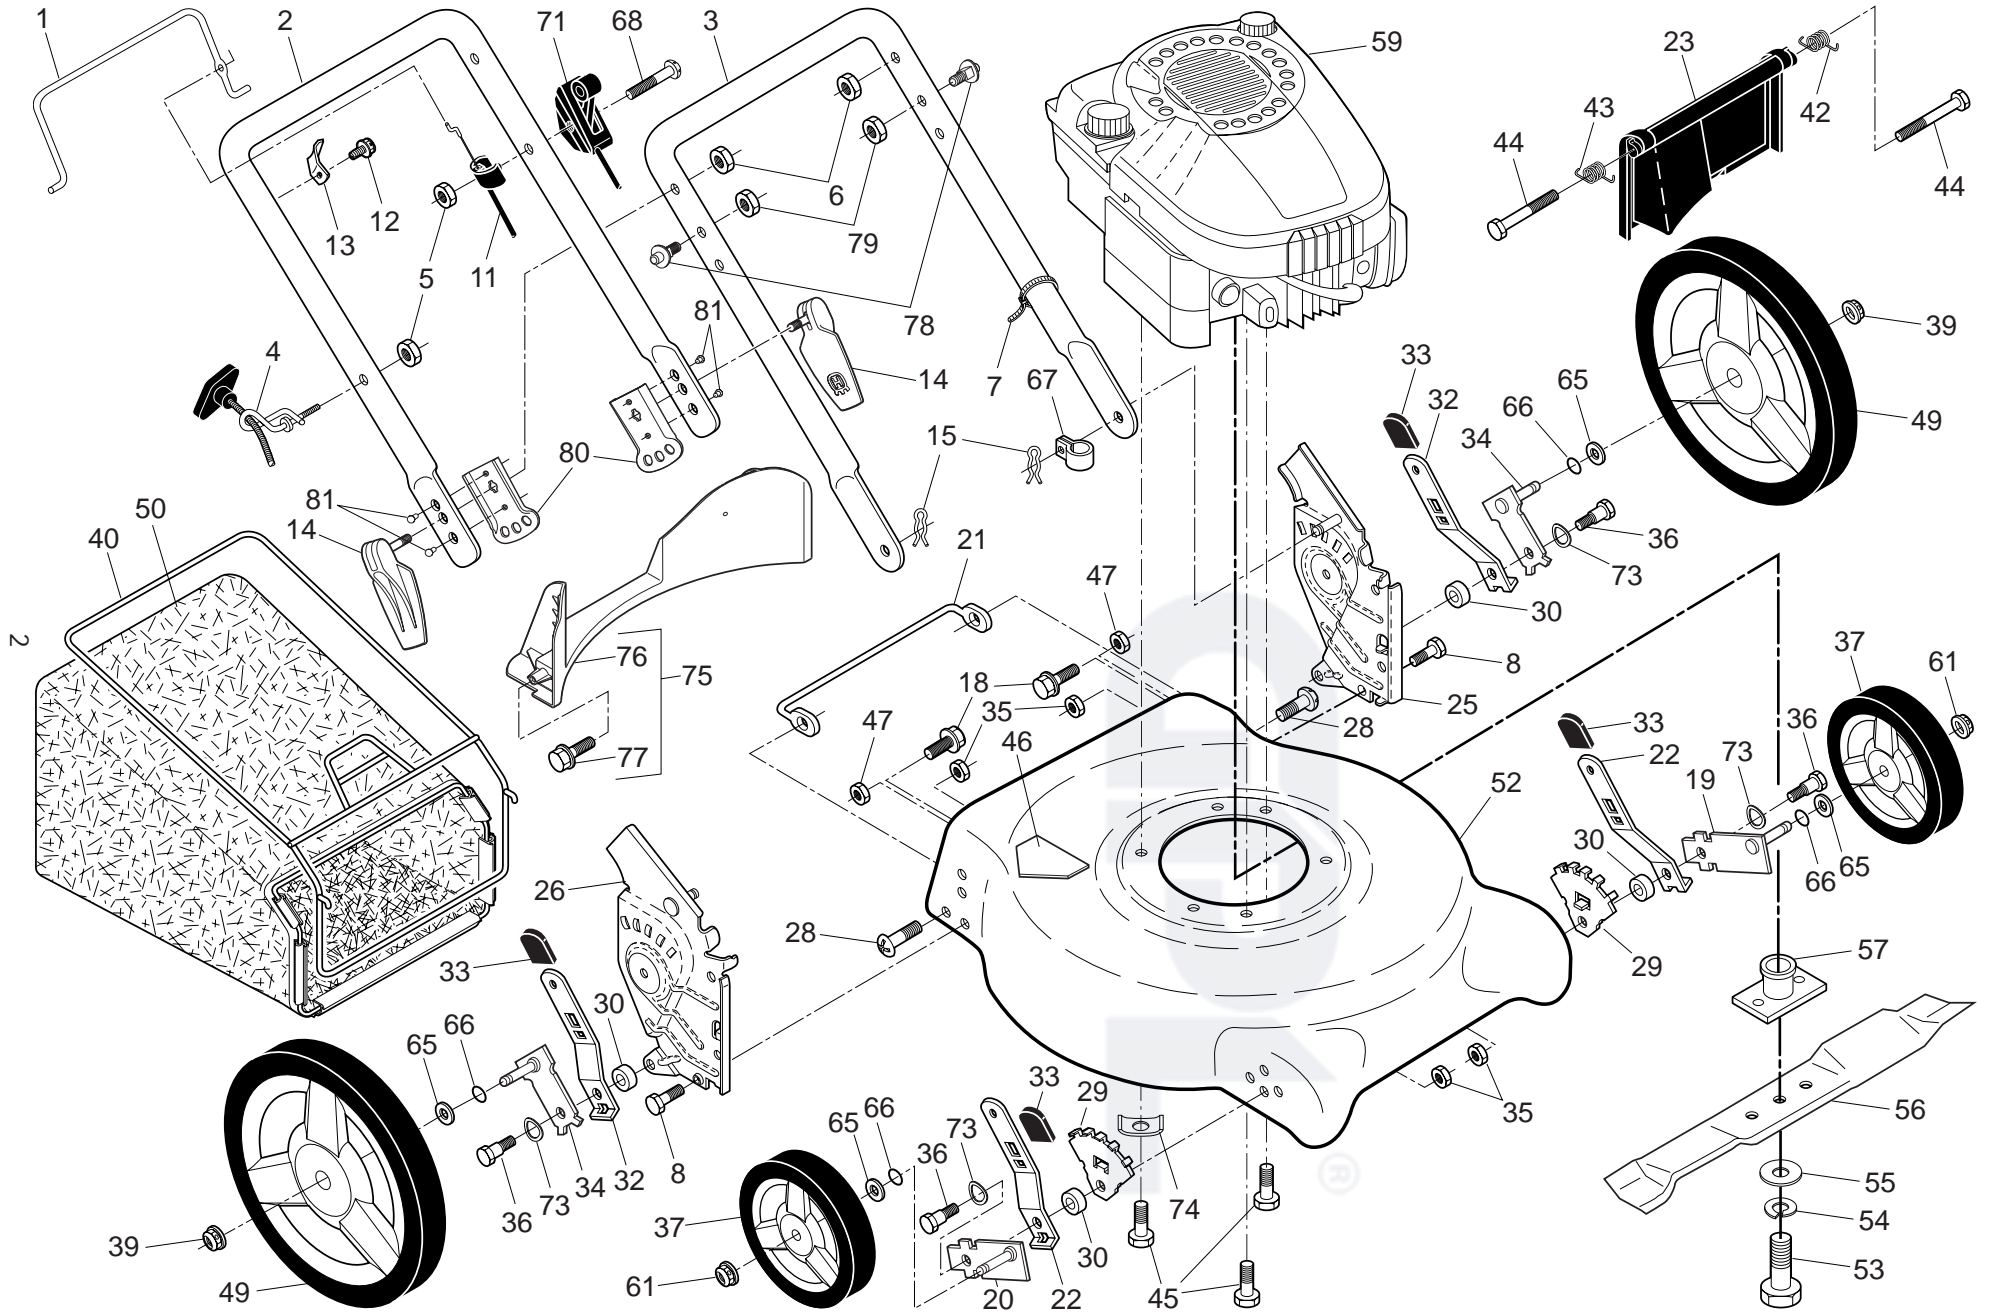

ROTARY LAWN MOWER - - MODEL NUMBER R 53 (96131002306) PRODUCT NUMBER 961 31 00-23

ROTARY LAWN MOWER - - MODEL NUMBER R 53 (96131002306) PRODUCT NUMBER 961 31 00-23

KEY NO.	PART NO.	DESCRIPTION	KEY NO.	PART NO.	DESCRIPTION
1	532 40 29-49	Control Bar	44	532 18 41-93	Bolt, Rear Door
2	532 42 08-29	Upper Handle	45	532 15 04-06	Hex Head Thread Rolling Screw 3/8-16 x 1
3	532 41 70-31	Lower Handle	46	532 18 21-66	Danger Decal
4	532 19 47-88	Rope Guide	47	873 75 11-53	Nut, Hex
5	532 13 20-04	Locknut, Hex 1/4-20	48	532 41 06-01	Axle Arm Assembly, Rear, RH
6	532 19 17-30	Locknut, Hex 1/4-20	49	532 41 08-15	Wheel & Tire Assembly, Rear 12 x 1-3/4
7	532 06 64-26	Wire Tie	50	532 40 00-70	Grassbag
8	874 78 05-12	Hex Bolt 5/16-18 x 3/4	52	532 41 39-59	Kit, Lawn Mower Housing (Includes Key Number 46)
11	532 13 19-94	Engine Zone Control Cable	53	532 85 10-84	Hex Head Screw 3/8-24 x 1-3/8 Grade 8
12	532 75 06-34	Hex Washer Head Screw #10-24 x 1/2	54	532 85 02-63	Helical Lockwasher
13	532 12 52-03	Up-Stop Bracket	55	532 85 10-74	Hardened Washer
14	532 41 66-68	Handle Knob	56	532 19 93-77	21" Blade
15	532 05 17-93	Hairpin Cotter	57	532 41 83-73	Blade Adapter
18	817 60 04-06	Screw 1/4-20 x 3/8	59	- - -	Engine, Briggs & Stratton, Model Number 122T02-1154-B1 (Order parts from engine manufacturer)
19	532 40 66-89	Axle Arm Assembly, Front, LH	61	532 40 91-48	Nut, Hex, Flangelock
20	532 40 66-90	Axle Arm Assembly, Front, RH	65	532 08 83-48	Washer, Flat
21	532 41 35-43	Footguard	66	532 19 74-80	O-Ring
22	532 40 64-28	Selector Spring, Front	67	532 19 79-91	Clip, Cable
23	532 41 06-03	Rear Door Assembly	68	532 18 33-65	Screw, Hex 1/4 x 20 x 2.17
24	532 16 67-85	Locknut, Hex 5/16-18	71	532 42 06-12	Throttle Control
25	532 41 39-24	Handle Bracket Assembly, LH	73	532 40 16-30	Washer, Curved
26	532 41 39-25	Handle Bracket Assembly, RH	74	532 12 50-78	Washer, Engine
28	532 05 45-83	Screw	75	532 41 36-93	Kit, Rear Baffle (Includes 3 Screws)
29	532 41 05-94	Wheel Adjusting Bracket, Front	76	532 41 05-89	Baffle, Rear
30	532 40 16-29	Spacer	77	817 41 13-12	Screw, Rear Baffle
32	532 41 05-95	Spring, Selector, Rear	78	532 19 92-55	Stud
33	532 08 78-77	Selector Knob	79	532 75 11-53	Nut, Hex
34	532 41 06-00	Axle Arm Assembly, Rear, LH	80	532 41 35-34	Bracket, Quick-Release
35	532 42 65-89	Locknut, Hex 5/16-18	81	532 19 96-97	Rivet
36	532 40 16-38	Shoulder Bolt 5/16-18	--	532 18 21-91	Warning Decal (not shown)
37	532 41 08-31	Wheel & Tire Assembly, Front 8 x 1-3/4	--	532 41 13-14	Operator's Manual, European
39	532 40 91-49	Nut, Hex, Flangelock	--	532 41 13-15	Operator's Manual, Scandinavian
40	532 41 19-49	Frame, Grassbag	--	532 41 13-16	Operator's Manual, East Bloc
42	532 40 54-21	Spring, Rear Door, LH	--	532 41 13-17	Operator's Manual, Baltic
43	532 40 54-23	Spring, Rear Door, RH			

3

NOTE: All component dimensions given in U.S. inches. 1 inch = 25.4 mm. **IMPORTANT:** Use only Original Equipment Manufacturer (O.E.M.) replacement parts. Failure to do so could be hazardous, damage your lawn mower and void your warranty.