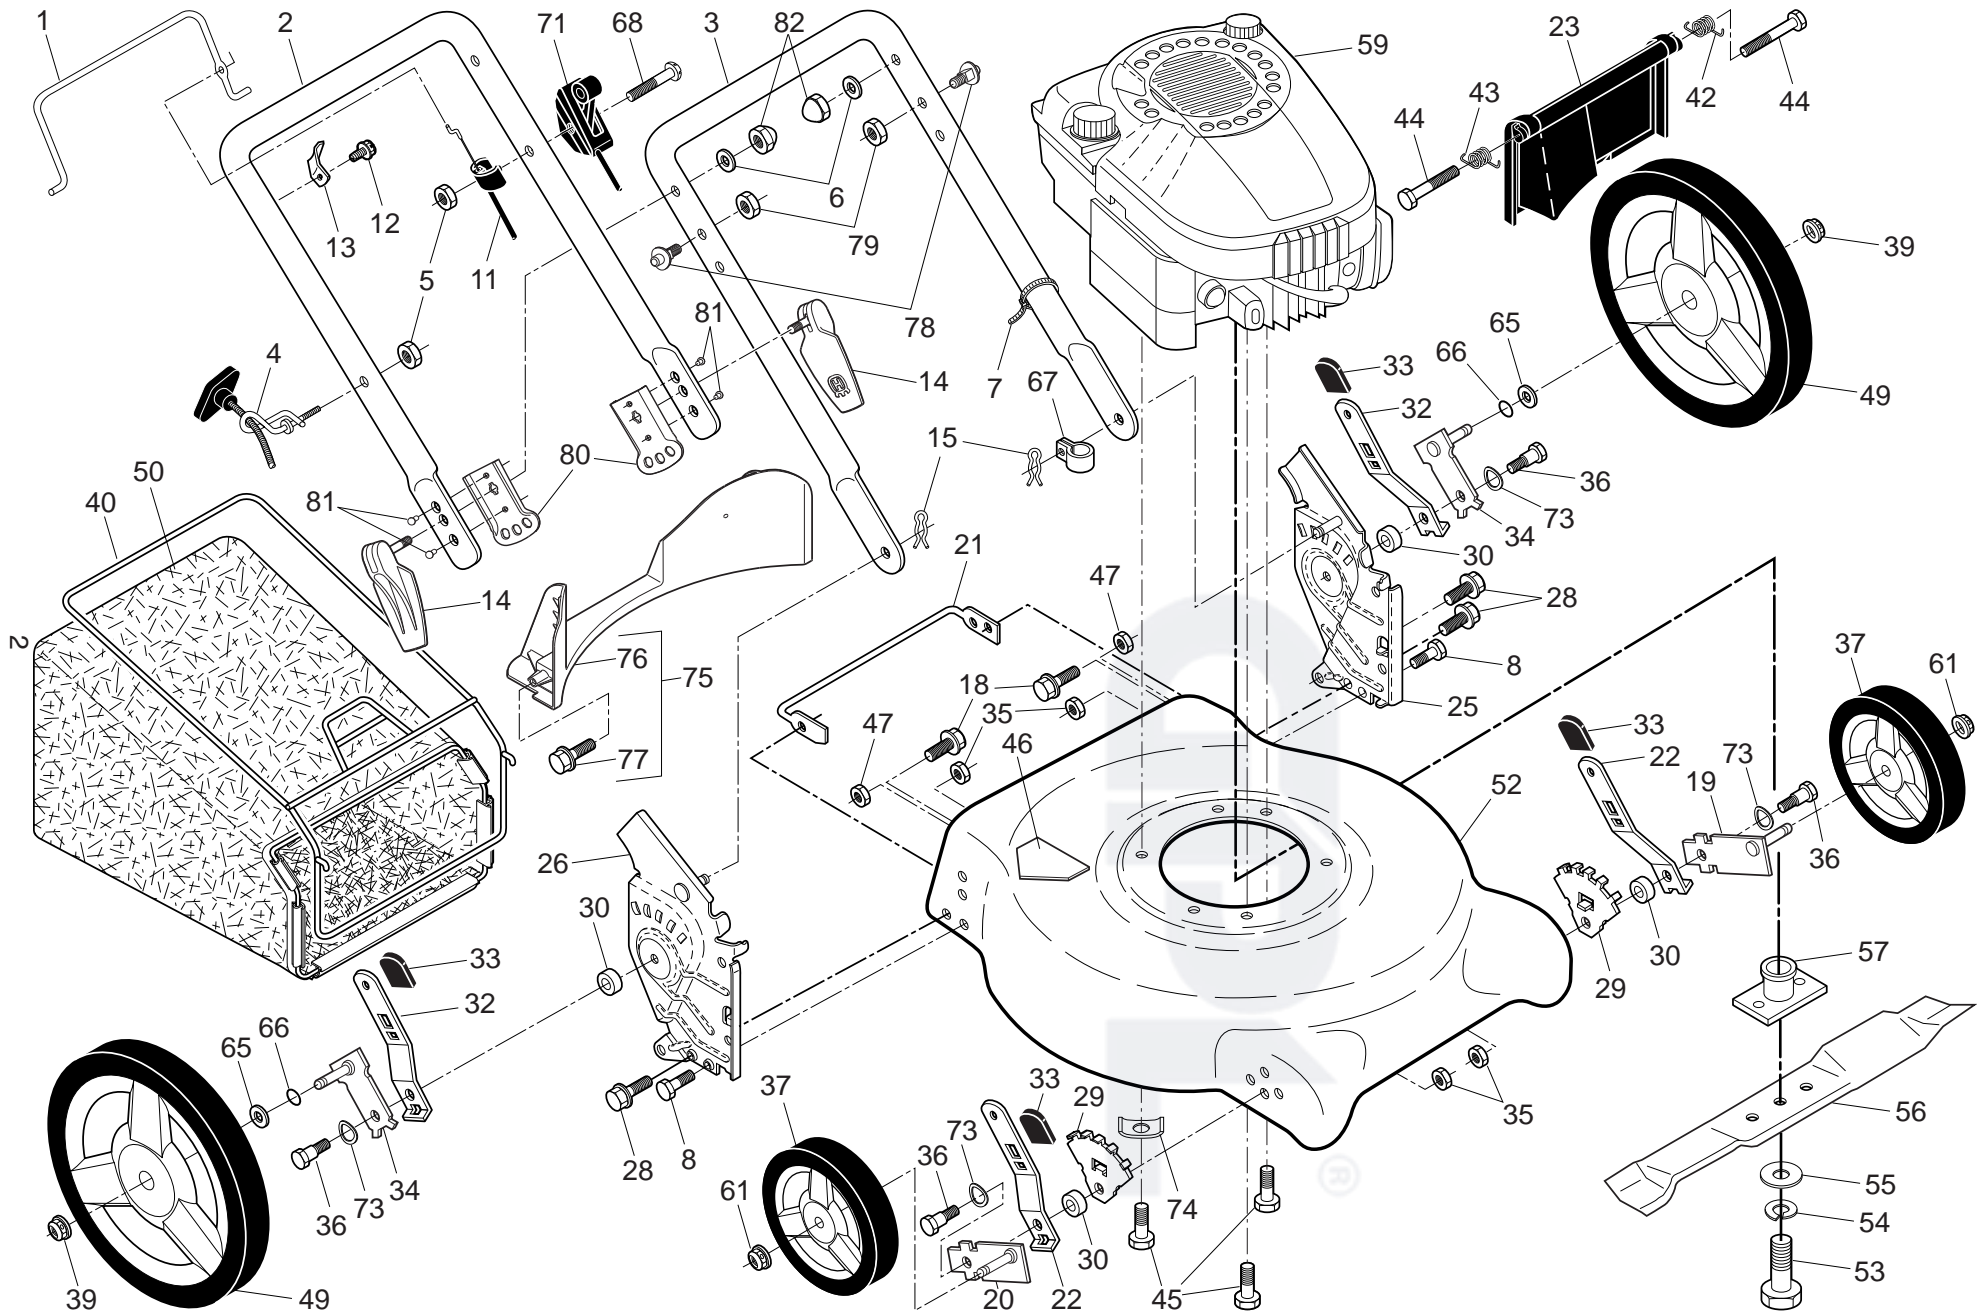

ROTARY LAWN MOWER - - MODEL NUMBER R 53 (96131002307) PRODUCT NUMBER 961 31 00-23

ROTARY LAWN MOWER - - MODEL NUMBER **R 53** (96131002307) PRODUCT NUMBER 961 31 00-23

KEY NO.	PART NO.	DESCRIPTION	KEY NO.	PART NO.	DESCRIPTION
1	532 40 29-49	Control Bar	45	532 15 04-06	Hex Head Thread Rolling Screw 3/8-16 x 1
2	532 42 08-29	Upper Handle	46	532 18 21-66	Danger Decal
3	532 41 70-31	Lower Handle	47	873 75 11-53	Nut, Hex
4	532 19 47-88	Rope Guide	48	532 41 06-01	Axle Arm Assembly, Rear, RH
5	532 13 20-04	Locknut, Hex 1/4-20	49	532 41 34-01	Wheel & Tire Assembly, Rear 12 x 1-3/4
6	532 40 04-13	Nut, Acorn 1/4-20	50	532 40 00-70	Grassbag
7	532 06 64-26	Wire Tie	52	532 41 39-59	Kit, Lawn Mower Housing (Includes Key Number 46)
8	874 78 05-12	Hex Bolt 5/16-18 x 3/4	53	532 85 10-84	Hex Head Screw 3/8-24 x 1-3/8 Grade 8
11	532 13 19-94	Engine Zone Control Cable	54	532 85 02-63	Helical Lockwasher
12	532 75 06-34	Hex Washer Head Screw #10-24 x 1/2	55	532 85 10-74	Hardened Washer
13	532 43 00-34	Up-Stop Bracket	56	532 19 93-77	21" Blade
14	532 43 06-79	Handle Knob	57	532 41 83-73	Blade Adapter
15	532 05 17-93	Hairpin Cotter	59	- - -	Engine, Briggs & Stratton, Model Number 122T02-1154-B1 (Order parts from engine manufacturer)
18	817 60 04-06	Screw 1/4-20 x 3/8	61	532 40 91-48	Nut, Hex, Flangelock
19	532 40 66-89	Axle Arm Assembly, Front, LH	65	532 08 83-48	Washer, Flat
20	532 40 66-90	Axle Arm Assembly, Front, RH	66	532 19 74-80	O-Ring
21	532 41 35-43	Footguard	67	532 19 79-91	Clip, Cable
22	532 40 64-28	Selector Spring, Front	68	532 18 33-65	Screw, Hex 1/4 x 20 x 2.17
23	532 41 06-03	Rear Door Assembly	71	532 42 06-12	Throttle Control
25	532 41 39-24	Handle Bracket Assembly, LH	73	532 40 16-30	Washer, Curved
26	532 41 39-25	Handle Bracket Assembly, RH	74	532 12 50-78	Washer, Engine
28	817 06 04-10	Screw	75	532 41 36-93	Kit, Rear Baffle (Includes 3 Screws)
29	532 43 61-19	Wheel Adjusting Bracket, Front	76	532 41 05-89	Baffle, Rear
30	532 40 16-29	Spacer	77	817 41 13-12	Screw, Rear Baffle
32	532 41 05-95	Spring, Selector, Rear	78	532 19 92-55	Stud
33	532 08 78-77	Selector Knob	79	532 75 11-53	Nut, Hex
34	532 41 06-00	Axle Arm Assembly, Rear, LH	80	532 41 35-34	Bracket, Quick-Release
35	532 42 65-89	Locknut, Hex 5/16-18	81	532 19 96-97	Rivet
36	532 40 16-38	Shoulder Bolt 5/16-18	82	532 15 54-15	Washer, Flat
37	532 41 31-83	Wheel & Tire Assembly, Front 8 x 1-3/4	--	532 18 21-91	Warning Decal (not shown)
39	532 40 91-49	Nut, Hex, Flangelock	--	532 41 13-14	Operator's Manual, European
40	532 41 19-49	Frame, Grassbag	--	532 41 13-15	Operator's Manual, Scandinavian
42	532 40 54-21	Spring, Rear Door, LH	--	532 41 13-16	Operator's Manual, East Bloc
43	532 40 54-23	Spring, Rear Door, RH	--	532 41 13-17	Operator's Manual, Baltic
44	532 18 41-93	Bolt, Rear Door			

3

NOTE: All component dimensions given in U.S. inches. 1 inch = 25.4 mm. **IMPORTANT:** Use only Original Equipment Manufacturer (O.E.M.) replacement parts. Failure to do so could be hazardous, damage your lawn mower and void your warranty.