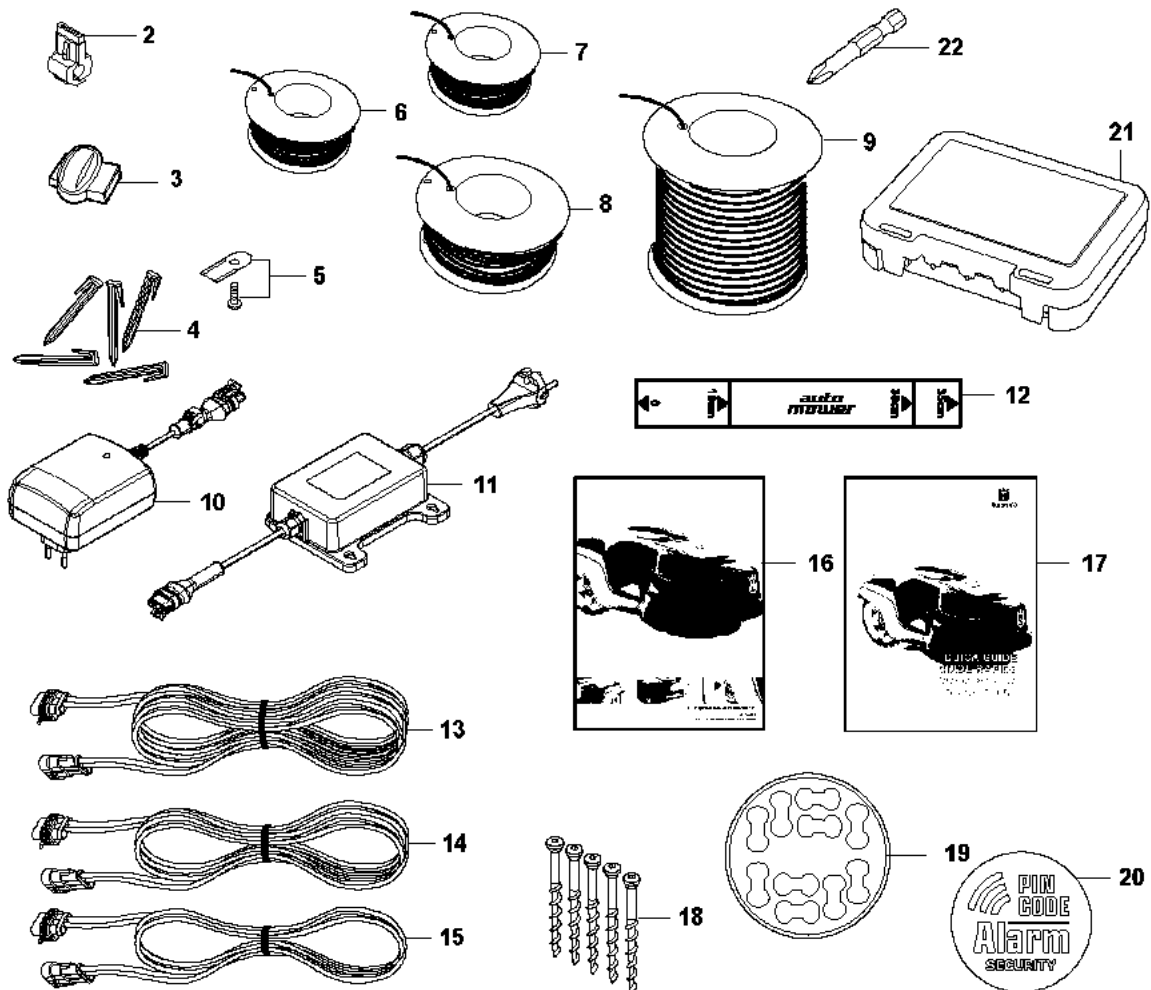

H AUTOMOWER 310, 315 INSTALLATION ACCESSORIES

Ref	Artikelnr	Beskrivning	Anmärkning	ANT SATS AL
1	967 62 36-01	INSTALLATION KIT	Installation KIT S: Wire (150 m), Staples (300 pcs), Connectors (3 pcs), Couplers (5 pcs)	1
1	967 62 36-02	INSTALLATION KIT	Installation KIT M: Wire (250 m), Staples (400 pcs), Connectors (3 pcs), Couplers (5 pcs)	1
1	967 62 36-03	INSTALLATION KIT	Installation KIT L: Wire (400 m), Staples (600 pcs), Connectors (5 pcs), Couplers (5 pcs)	1
2	535 12 90-01	KOPPLING	Loop Wire Connector	1
2	577 86 48-01	KOPPLING	Loop Wire Connector, Blister Pack, 5 pcs	1
2	535 12 90-02	KOPPLING	Loop Wire Connector, Blister Pack, 100 pcs	1
3	501 98 02-01	KOPPLING	Coupler	1
3	577 86 47-01	KOPPLING	Coupler, Blister Pack, 5 pcs	2
3	501 98 02-03	KOPPLING	Coupler, 100 pcs	1
4	583 97 34-01	KLAMMER	Staples, 100 pcs	1
5	577 86 46-03	BLADE SET	Long Life - Safety Blade, Blister Pack, 9 pcs	1
5	577 60 65-05	BLADE SET	Long Life - Safety Blade, 45 pcs	1
5	577 60 66-04	BLADE SET	Long Life - Safety Blade, 300 pcs	1
6	577 86 43-02	VAJER	Wire, Blister Pack, (50 m)	1
6	580 66 20-02	VAJER	Wire (150 m)	1
6	577 86 43-01	VAJER	Wire, Blister Pack, (150 m)	1
7	580 66 20-01	VAJER	Wire (250 m)	1
8	522 91 41-01	VAJER	Wire (500 m)	1
9	580 66 20-04	VAJER	Wire (800 m)	1
10	593 16 36-01	DRIVENHET	Power Supply Unit EU	1
11	584 86 26-02	DRIVENHET	Power Supply Unit UK, IE	1
11	584 86 26-03	DRIVENHET	Power Supply Unit CH	1
11	584 86 26-04	DRIVENHET	Power Supply Unit US, CA	1
11	584 86 26-05	DRIVENHET	Power Supply Unit AU, NZ	1
11	584 86 26-06	DRIVENHET	Power Supply Unit JP	1
12	544 17 75-01	MÄTTBAND	Measuring Tape	1
13	579 82 51-01	KABLAGE KPL	Low voltage cable 20m	1
14	579 82 51-02	KABLAGE KPL	Low voltage cable 10m	1
15	579 82 51-03	KABLAGE KPL	Low voltage cable 3m	1
15	579 82 51-04	KABLAGE KPL	Low Voltage Cable (5 m)	1
16	115875706	TBD	Operator's Manual, Swedish	1
16	115875711	TBD	Operator's Manual, Danish	1
16	115875721	TBD	Operator's Manual, Finnish	1
16	115875726	TBD	Operator's Manual, Norwegian	1
16	115875731	TBD	Operator's Manual, English	1
16	115875732	TBD	Operator's Manual, French	1
16	115875736	TBD	Operator's Manual, French (CA)	1
16	115875741	TBD	Operator's Manual, Dutch	1
16	115875746	TBD	Operator's Manual, Italian	1
16	115875751	TBD	Operator's Manual, Spanish	1
16	115875756	TBD	Operator's Manual, German	1
16	115875758	TBD	Operator's Manual, Russian	1
16	115875759	TBD	Operator's Manual, Hungarian	1
16	115875761	TBD	Operator's Manual, Portuguese	1
16	115875762	TBD	Operator's Manual, Polish	1