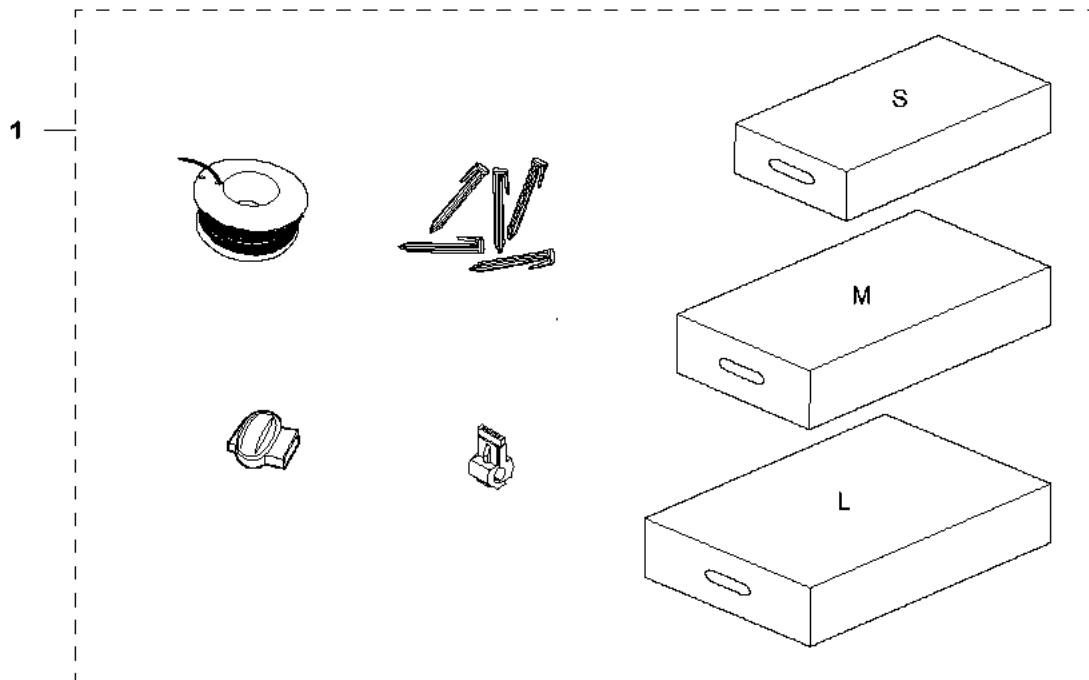

H AUTOMOWER 310, 315 INSTALLATION ACCESSORIES

Ref	Artikelnr	Beskrivning	Anmärkning	ANT SATS AL
1	967 62 36-01	INSTALLATION KIT	Installation KIT S: Wire (150 m), Staples (300 pcs), Connectors (3 pcs), Couplers (5 pcs)	1
1	967 62 36-02	INSTALLATION KIT	Installation KIT M: Wire (250 m), Staples (400 pcs), Connectors (3 pcs), Couplers (5 pcs)	1
1	967 62 36-03	INSTALLATION KIT	Installation KIT L: Wire (400 m), Staples (600 pcs), Connectors (5 pcs), Couplers (5 pcs)	1
2	535 12 90-01	KOPPLING	Loop Wire Connector	1
2	577 86 48-01	KOPPLING	Loop Wire Connector, Blister Pack, 5 pcs	1
2	535 12 90-02	KOPPLING	Loop Wire Connector, Blister Pack, 100 pcs	1
3	501 98 02-01	KOPPLING	Coupler	1
3	577 86 47-01	KOPPLING	Coupler, Blister Pack, 5 pcs	2
3	501 98 02-03	KOPPLING	Coupler, 100 pcs	1
4	583 97 34-01	KLAMMER	Staples, 100 pcs	1
5	577 86 46-03	BLADE SET	Long Life - Safety Blade, Blister Pack, 9 pcs	1
5	577 60 65-05	BLADE SET	Long Life - Safety Blade, 45 pcs	1
5	577 60 66-04	BLADE SET	Long Life - Safety Blade, 300 pcs	1
6	577 86 43-02	VAJER	Wire, Blister Pack, (50 m)	1
6	580 66 20-02	VAJER	Wire (150 m)	1
6	577 86 43-01	VAJER	Wire, Blister Pack, (150 m)	1
7	580 66 20-01	VAJER	Wire (250 m)	1
8	522 91 41-01	VAJER	Wire (500 m)	1
9	580 66 20-04	VAJER	Wire (800 m)	1
10	593 16 36-01	DRIVENHET	Power Supply Unit EU	1
11	584 86 26-02	DRIVENHET	Power Supply Unit UK, IE	1
11	584 86 26-03	DRIVENHET	Power Supply Unit CH	1
11	584 86 26-04	DRIVENHET	Power Supply Unit US, CA	1
11	584 86 26-05	DRIVENHET	Power Supply Unit AU, NZ	1
11	584 86 26-06	DRIVENHET	Power Supply Unit JP	1
12	544 17 75-01	MÄTTBAND	Measuring Tape	1
13	579 82 51-01	KABLAGE KPL	Low voltage cable 20m	1
14	579 82 51-02	KABLAGE KPL	Low voltage cable 10m	1
15	579 82 51-03	KABLAGE KPL	Low voltage cable 3m	1
15	579 82 51-04	KABLAGE KPL	Low Voltage Cable (5 m)	1
16	115875706	TBD	Operator's Manual, Swedish	1
16	115875711	TBD	Operator's Manual, Danish	1
16	115875721	TBD	Operator's Manual, Finnish	1
16	115875726	TBD	Operator's Manual, Norwegian	1
16	115875731	TBD	Operator's Manual, English	1
16	115875732	TBD	Operator's Manual, French	1
16	115875736	TBD	Operator's Manual, French (CA)	1
16	115875741	TBD	Operator's Manual, Dutch	1
16	115875746	TBD	Operator's Manual, Italian	1
16	115875751	TBD	Operator's Manual, Spanish	1
16	115875756	TBD	Operator's Manual, German	1
16	115875758	TBD	Operator's Manual, Russian	1
16	115875759	TBD	Operator's Manual, Hungarian	1
16	115875761	TBD	Operator's Manual, Portuguese	1
16	115875762	TBD	Operator's Manual, Polish	1