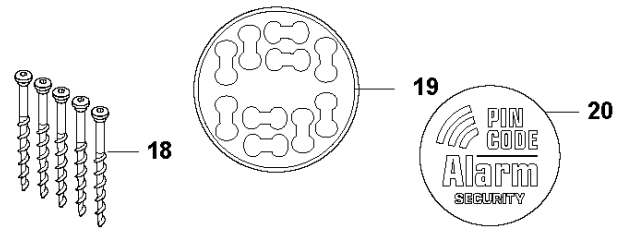

H AUTOMOWER 310, 315 INSTALLATION ACCESSORIES

Ref	Artikelnr	Beskrivning	Anmärkning	ANT SATS AL
1	967 62 36-01	INSTALLATION KIT	Installation KIT S: Wire (150 m), Staples (300 pcs), Connectors (3 pcs), Couplers (5 pcs)	1
1	967 62 36-02	INSTALLATION KIT	Installation KIT M: Wire (250 m), Staples (400 pcs), Connectors (3 pcs), Couplers (5 pcs)	1
1	967 62 36-03	INSTALLATION KIT	Installation KIT L: Wire (400 m), Staples (600 pcs), Connectors (5 pcs), Couplers (5 pcs)	1
2	535 12 90-01	KOPPLING		1
2	577 86 48-01	KOPPLING	5 pcs	1
3	501 98 02-01	KOPPLING		1
3	577 86 47-01	KOPPLING	5 pcs	2
3	501 98 02-03	KOPPLING	100 pcs	1
4	583 97 34-01	KLAMMER	100 pcs	1
5	577 86 46-02	BLADE SET	9 pcs	1
5	577 60 65-04	BLADE SET	45 pcs	1
5	577 60 66-03	BLADE SET	300 pcs	1
6	580 66 20-02	VAJER	150 m	1
6	577 86 43-01	VAJER	150 m	1
7	580 66 20-01	VAJER	250 m	1
8	522 91 41-01	VAJER	500 m	1
9	580 66 20-04	VAJER	800 m	1
10	584 86 25-01	TRANSFORMATOR	EU	1
11	584 86 26-02	DRIVENHET	UK, IE	1
11	584 86 26-03	TRANSFORMATOR	CH	1
11	584 86 26-04	DRIVENHET	US, CA	1
11	584 86 26-05	DRIVENHET	AU, NZ	1
11	584 86 26-06	DRIVENHET	JP	1
12	544 17 75-01	MÄTTBAND		1
13	580 43 38-01	KABEL	20 m	1
14	580 43 38-02	KABEL	10 m	1
15	580 43 38-03	KABEL	3 m	1
16	115 78 63-01	BRUKSANVISNING	Swedish	1
16	115 78 63-06	BRUKSANVISNING	Danish	1
16	115 78 63-11	BRUKSANVISNING	Finnish	1
16	115 78 63-21	BRUKSANVISNING	Norwegian	1
16	115 78 63-26	BRUKSANVISNING	English	1
16	115 78 63-31	BRUKSANVISNING	French	1
16	115 78 63-32	BRUKSANVISNING	French (CA)	1
16	115 78 63-36	BRUKSANVISNING	Dutch	1
16	115 78 63-41	BRUKSANVISNING	Italian	1
16	115 78 63-46	BRUKSANVISNING	Spanish	1
16	115 78 63-51	BRUKSANVISNING	German	1
16	115 78 63-56	BRUKSANVISNING	Russian	1
16	115 78 63-58	BRUKSANVISNING	Hungarian	1
16	115 78 63-59	BRUKSANVISNING	Portuguese	1
16	115 78 63-61	BRUKSANVISNING	Polish	1
16	115 78 63-62	BRUKSANVISNING	Romanian	1
16	115 78 63-63	BRUKSANVISNING	Estonian	1
16	115 78 63-64	BRUKSANVISNING	Latvian	1
16	115 78 63-65	BRUKSANVISNING	Lithuanian	1
16	115 78 63-68	BRUKSANVISNING	Slovakian	1
16	115 78 63-71	BRUKSANVISNING	Greek	1
16	115 78 63-76	BRUKSANVISNING	Turkish	1
16	115 78 63-79	BRUKSANVISNING	Japanese	1
16	115 78 63-81	BRUKSANVISNING	Croatian	1
16	115 78 63-84	BRUKSANVISNING	Slovenian	1
16	115 78 63-90	BRUKSANVISNING	Czech	1
16	115 78 63-95	BRUKSANVISNING	English: EPA, CARB	1
16	115 78 63-96	BRUKSANVISNING	Spanish (US)	1