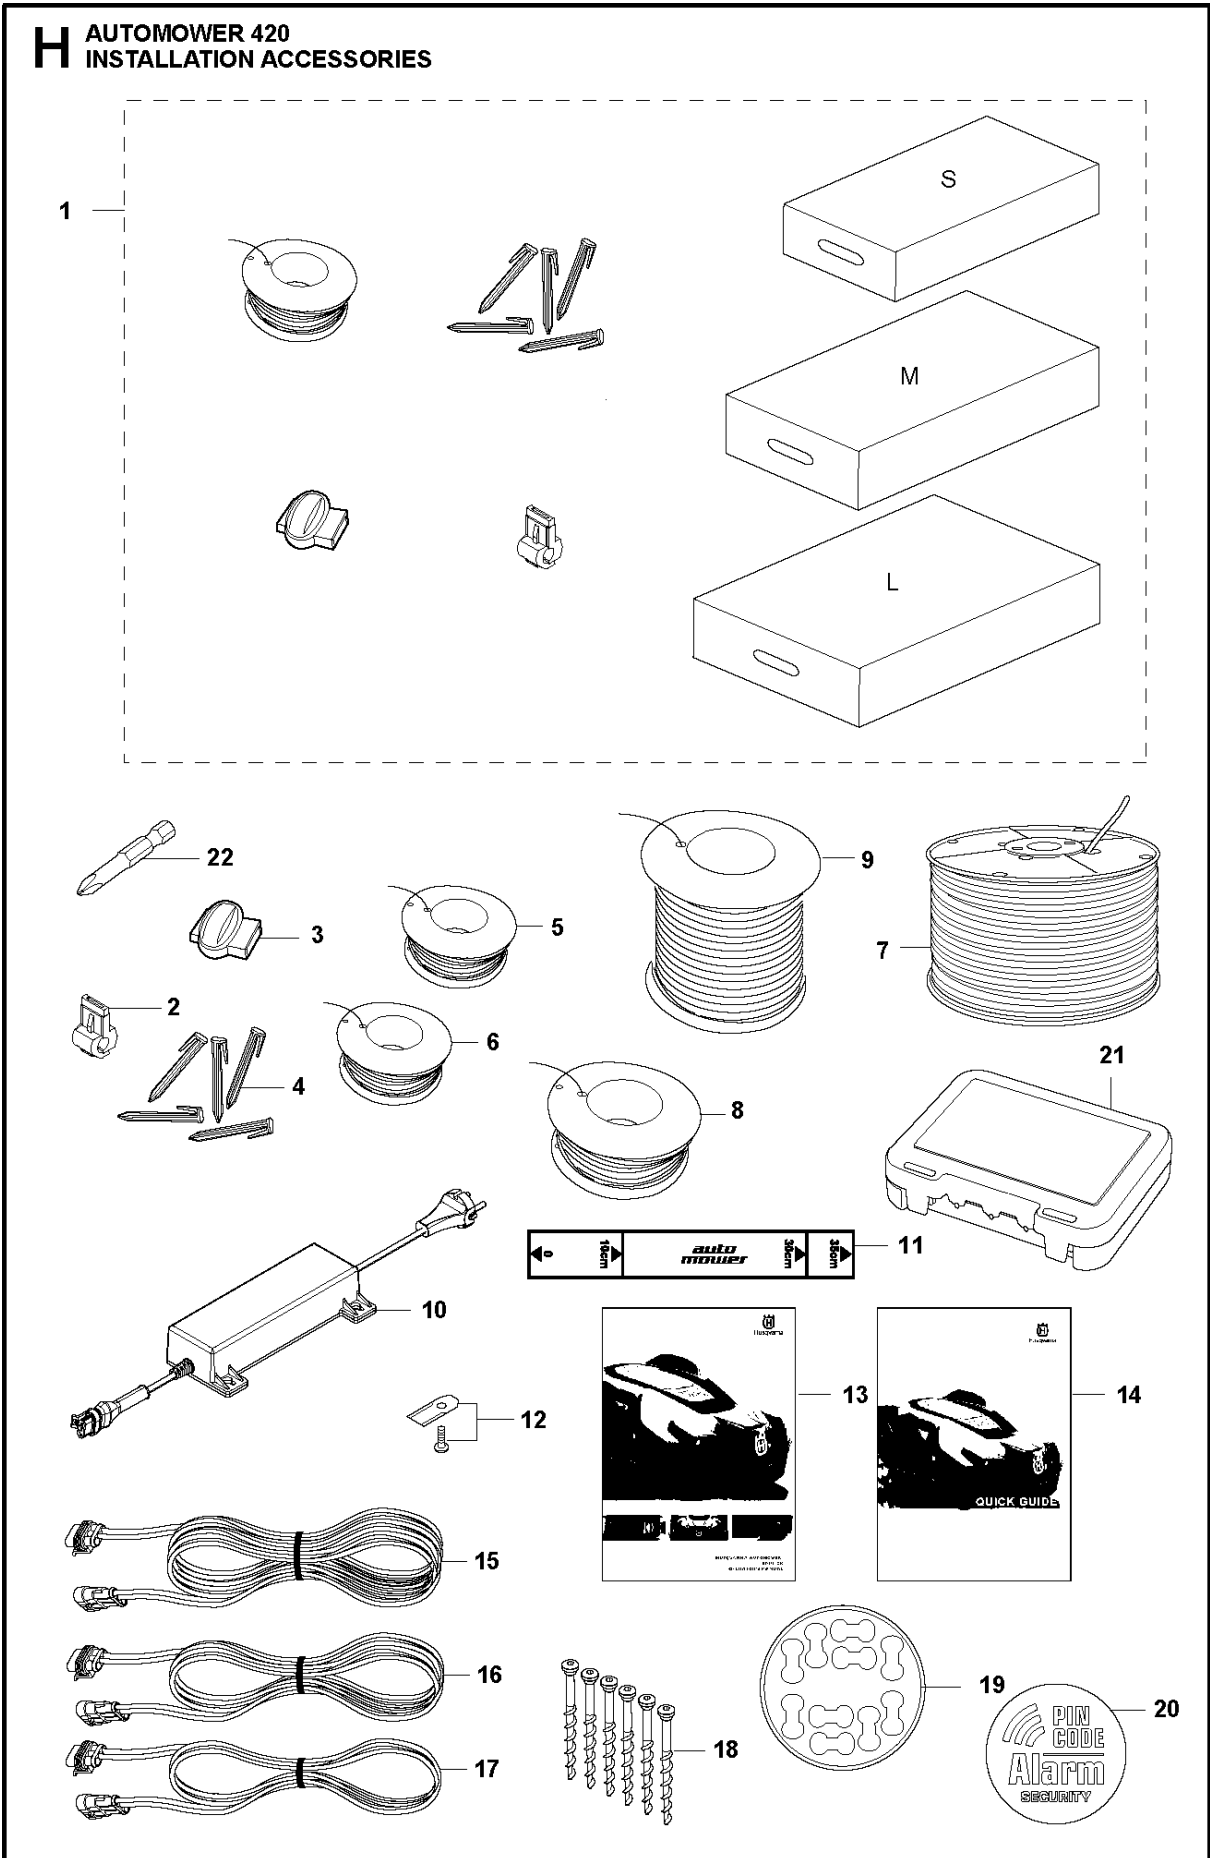

H AUTOMOWER 420 INSTALLATION ACCESSORIES

Ref	Artikelnr	Beskrivning	Anmärkning	ANT SATS AL
1	967 62 36-01	INSTALLATION KIT	Installation KIT S: Wire (150 m), Staples (300 pcs), Connectors (3 pcs), Couplers (5 pcs)	1
1	967 62 36-02	INSTALLATION KIT	Installation KIT M: Wire (250 m), Staples (400 pcs), Connectors (3 pcs), Couplers (5 pcs)	1
1	967 62 36-03	INSTALLATION KIT	Installation KIT L: Wire (400 m), Staples (600 pcs), Connectors (5 pcs), Couplers (5 pcs)	1
2	535 12 90-01	KOPPLING	Loop Wire Connector	1
2	577 86 48-01	KOPPLING	Loop Wire Connectors, Blister Pack, 5pcs	1
2	535 12 90-02	KOPPLING	Loop Wire Connector, Blister Pack, 100 pcs	1
3	501 98 02-01	KOPPLING	Coupler	1
3	577 86 47-01	KOPPLING	Couplers, Blister Pack, 5 pcs	1
3	501 98 02-03	KOPPLING	Couplers, 100 pcs	1
4	577 86 42-01	KLAMMER	Staples, 85 mm, Blister Pack, 100 pcs	1
4	583 97 34-01	KLAMMER	Staples, 85 mm, 100 pcs	1
5	580 66 20-02	VAJER	Wire (150 m)	1
5	577 86 43-02	VAJER	Wire Blister Pack, (50 m)	1
5	577 86 43-01	VAJER	Wire Blister Pack, (150 m)	1
6	580 66 20-01	VAJER	Wire (250 m)	1
7	593 29 77-01	VAJER	Wire Pro 300m	1
8	522 91 41-01	VAJER	Wire (500 m, 3.4 mm)	1
9	580 66 20-04	VAJER	Wire (800 m)	1
10	590 44 23-01	DRIVENHET	Transformer (EU)	1
10	586 75 53-02	DRIVENHET	Transformer (UK/IRL)	1
10	586 75 53-03	DRIVENHET	Transformer (CH)	1
10	586 75 53-04	DRIVENHET	Transformer (US/CA)	1
10	586 75 53-05	DRIVENHET	Transformer (AU/NZ)	1
11	544 17 75-01	MÄTTBAND	Measuring Tape	1
12	577 86 46-03	BLADE SET	Long Life Safety Blades, Blister Pack, 9 pcs	1
12	577 60 65-05	BLADE SET	Long Life Safety Blades, 45 pcs	1
12	577 60 66-04	BLADE SET	Long Life Safety Blades, 300 pcs	1
13	115875801	TBD	Operator's Manual, Swedish	1
13	115875806	TBD	Operator's Manual, Danish	1
13	115875811	TBD	Operator's Manual, Finnish	1
13	115875821	TBD	Operator's Manual, Norwegian	1
13	115875826	TBD	Operator's Manual, English	1
13	115875831	TBD	Operator's Manual, French	1
13	115875832	TBD	Operator's Manual, French (Canada)	1
13	115875836	TBD	Operator's Manual, Dutch	1
13	115875841	TBD	Operator's Manual, Italian	1
13	115875846	TBD	Operator's Manual, Spanish	1
13	115875851	TBD	Operator's Manual, German	1
13	115875856	TBD	Operator's Manual, Russian	1
13	115875858	TBD	Operator's Manual, Hungarian	1
13	115875859	TBD	Operator's Manual, Portuguese	1
13	115875861	TBD	Operator's Manual, Polish	1
13	115875862	TBD	Operator's Manual, Romanian	1