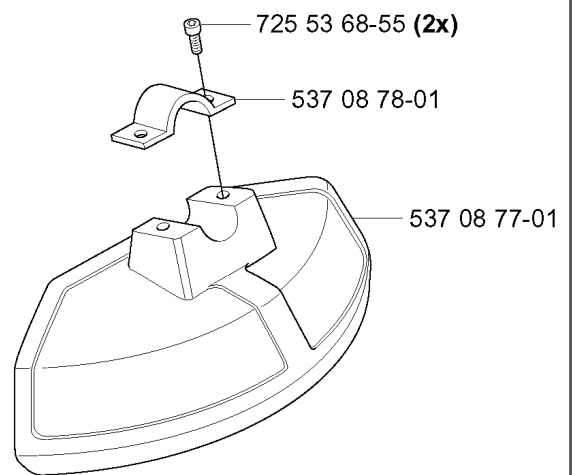

F

—**体型 503 87 33-02

—*体型 503 85 28-01

REF.	PART NO.	DESCRIPTION	REMARK	QTY.	KIT
503 87 33-02	503873302	BRIDGE		1	
735 31 08-20	735310820	E-CLIP		1	
731 71 16-51	731711651	HEXAGON NUT FLANGE		1	
503 21 77-16	503217716	SCREW IH SCT		1	
503 87 36-01	503873601	SPRING		1	
503 87 35-02	503873502	STARTER PAWL		1	
503 96 49-01	503964901	STARTER PULLEY		1	
537 03 41-01	537034101	PROTECTIVE PLATE	325	1	
503 21 66-20	503216620	SCREW IH SCT		3	
503 21 68-20	503216820	SCREW IH SCFT		1	
503 97 98-13	503979813	DECAL	325 T-X	1	
503 97 98-19	503979819	DECAL	325 R-X	1	
503 97 98-12	503979812	DECAL	322 T	1	
503 97 98-03	503979803	DECAL	322 R	1	
503 85 87-01	503858701	STARTER HOUSING		1	
537 00 84-01	537008401	STARTER HANDLE		1	
503 85 89-01	503858901	STARTER ROPE		1	
503 85 28-01	503852801	STARTER ASSY		1	

M 付属品

REF.	PART NO.	DESCRIPTION	REMARK	QTY.	KIT
502 28 59-01	502285901	STOP		1	
501 60 02-02	501600202	SCREWDRIVER		1	
503 55 86-05	503558605	SPANNER	5MM	1	
502 21 58-01	502215801	WRENCH	4MM	1	
502 11 46-02	502114602	SOCKET WRENCH		1	
537 08 77-01	537087701	TRIMMER GUARD		1	
537 08 78-01	537087801	ATTACHMENT PLATE		1	
725 53 68-55	725536855	SCREW IHSCM		2	