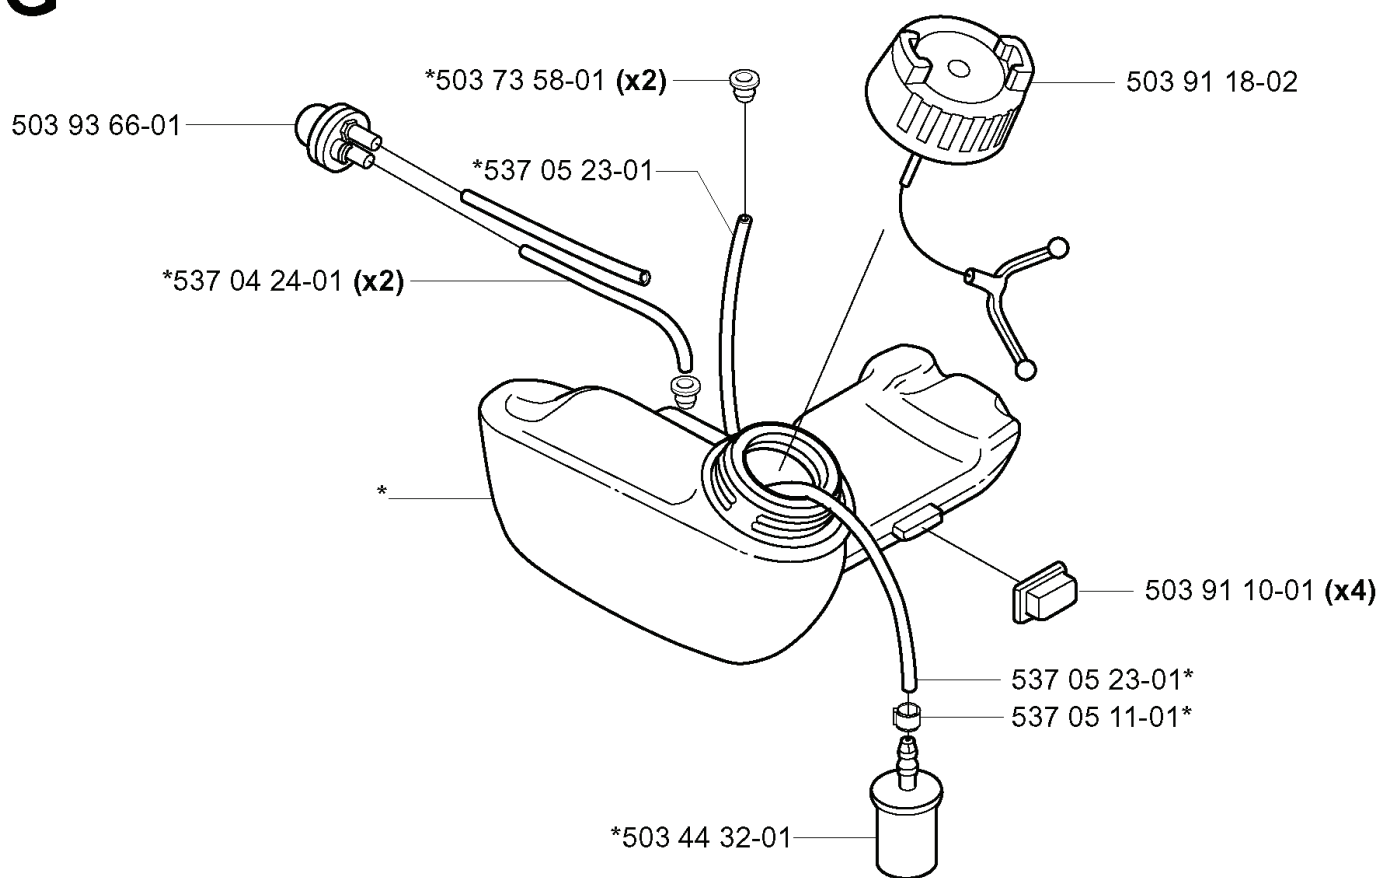

G —* 体型 537 06 86-01