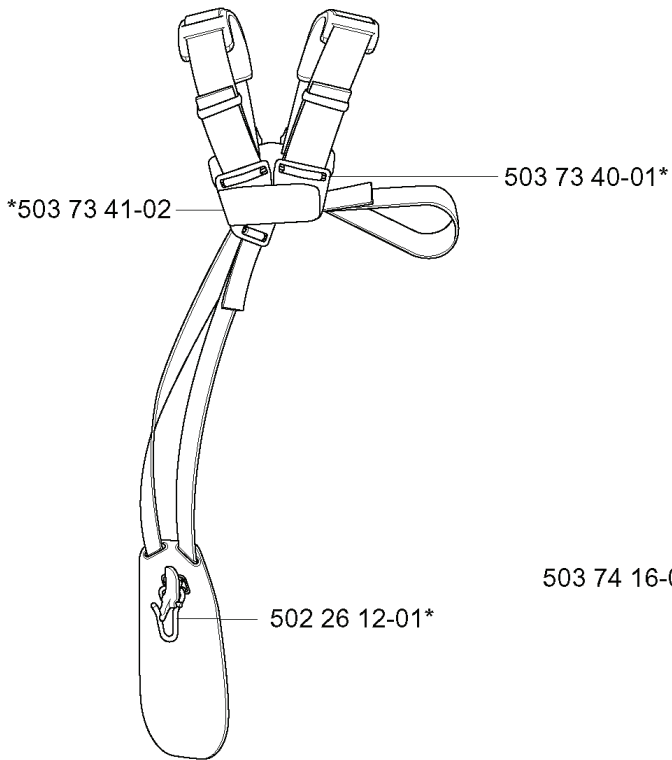

322 R, 20010500001-Current

SPARE PARTS LIST

REF.	PART NO.	DESCRIPTION	REMARK	QTY.	KIT
502 19 97-02	502199702	HANDLE		2	
537 17 18-01	537171801	INNERHYLSA	325 R-X	1	
503 88 88-01	503888801	TUBE		1	
503 86 45-01	503864501	DRIVE SHAFT		1	
537 02 76-01	537027601	LABEL		1	
503 87 26-01	503872601	CLUTCH DRUM ASSY		1	
503 21 75-25	503217525	SCREW IHSCFT		2	
502 21 12-01	502211201	STAPLE		1	
503 96 31-01	503963101	BRACKET		1	
503 75 00-01	503750001	HANDLEBAR BRACKET		1	
537 08 59-01	537085901	HANDLEBAR		1	
503 72 29-01	503722901	COVER		1	
502 20 38-01	502203801	KNOB		1	
725 23 86-51	725238651	SCREW EHHM		1	
503 88 23-01	503882301	BRACKET		1	
502 19 71-01	502197101	SQUARE NUT		1	
537 13 11-01	537131101	HOOK		1	
503 21 75-16	503217516	SCREW IHSCFT		4	
503 72 43-07	503724307	HANDLEBAR		1	

322 T
325 T-X

REF.	PART NO.	DESCRIPTION	REMARK	QTY.	KIT
537 17 18-01	537171801	INNERHYLSA	325 T-X	1	
503 86 45-01	503864501	DRIVE SHAFT		1	
537 02 76-01	537027601	LABEL		1	
503 87 26-01	503872601	CLUTCH DRUM ASSY		1	
537 13 11-01	537131101	HOOK		1	
537 13 10-01	537131001	HANDLE		1	
537 08 81-01	537088101	HANDLE		1	
537 08 82-01	537088201	SPRING		4	
502 21 12-01	502211201	STAPLE		1	
503 88 88-01	503888801	TUBE		1	

M 付属品

—* 体型 503 73 63-03 (R, R-X)

REF.	PART NO.	DESCRIPTION	REMARK	QTY.	KIT
5039764-01	503976401	GREASE		1	
5037363-03	503736303	HARNESS	R, R-X	1	
5037341-02	503734102	BUCKLE		1	
5022612-01	502261201	WELT HOOK		1	
5037416-01	503741601	HARNESS ASSY	T, T-X	1	
5037340-01	503734001	FRONT PIECE		1	
5370880-01	537088001	SAFETY GLASSES		1	

M 付属品

REF.	PART NO.	DESCRIPTION	REMARK	QTY.	KIT
502 28 59-01	502285901	STOP		1	
501 60 02-02	501600202	SCREWDRIVER		1	
503 55 86-05	503558605	SPANNER	5MM	1	
502 21 58-01	502215801	WRENCH	4MM	1	
502 11 46-02	502114602	SOCKET WRENCH		1	
537 08 77-01	537087701	TRIMMER GUARD		1	
537 08 78-01	537087801	ATTACHMENT PLATE		1	
725 53 68-55	725536855	SCREW IHSCM		2	