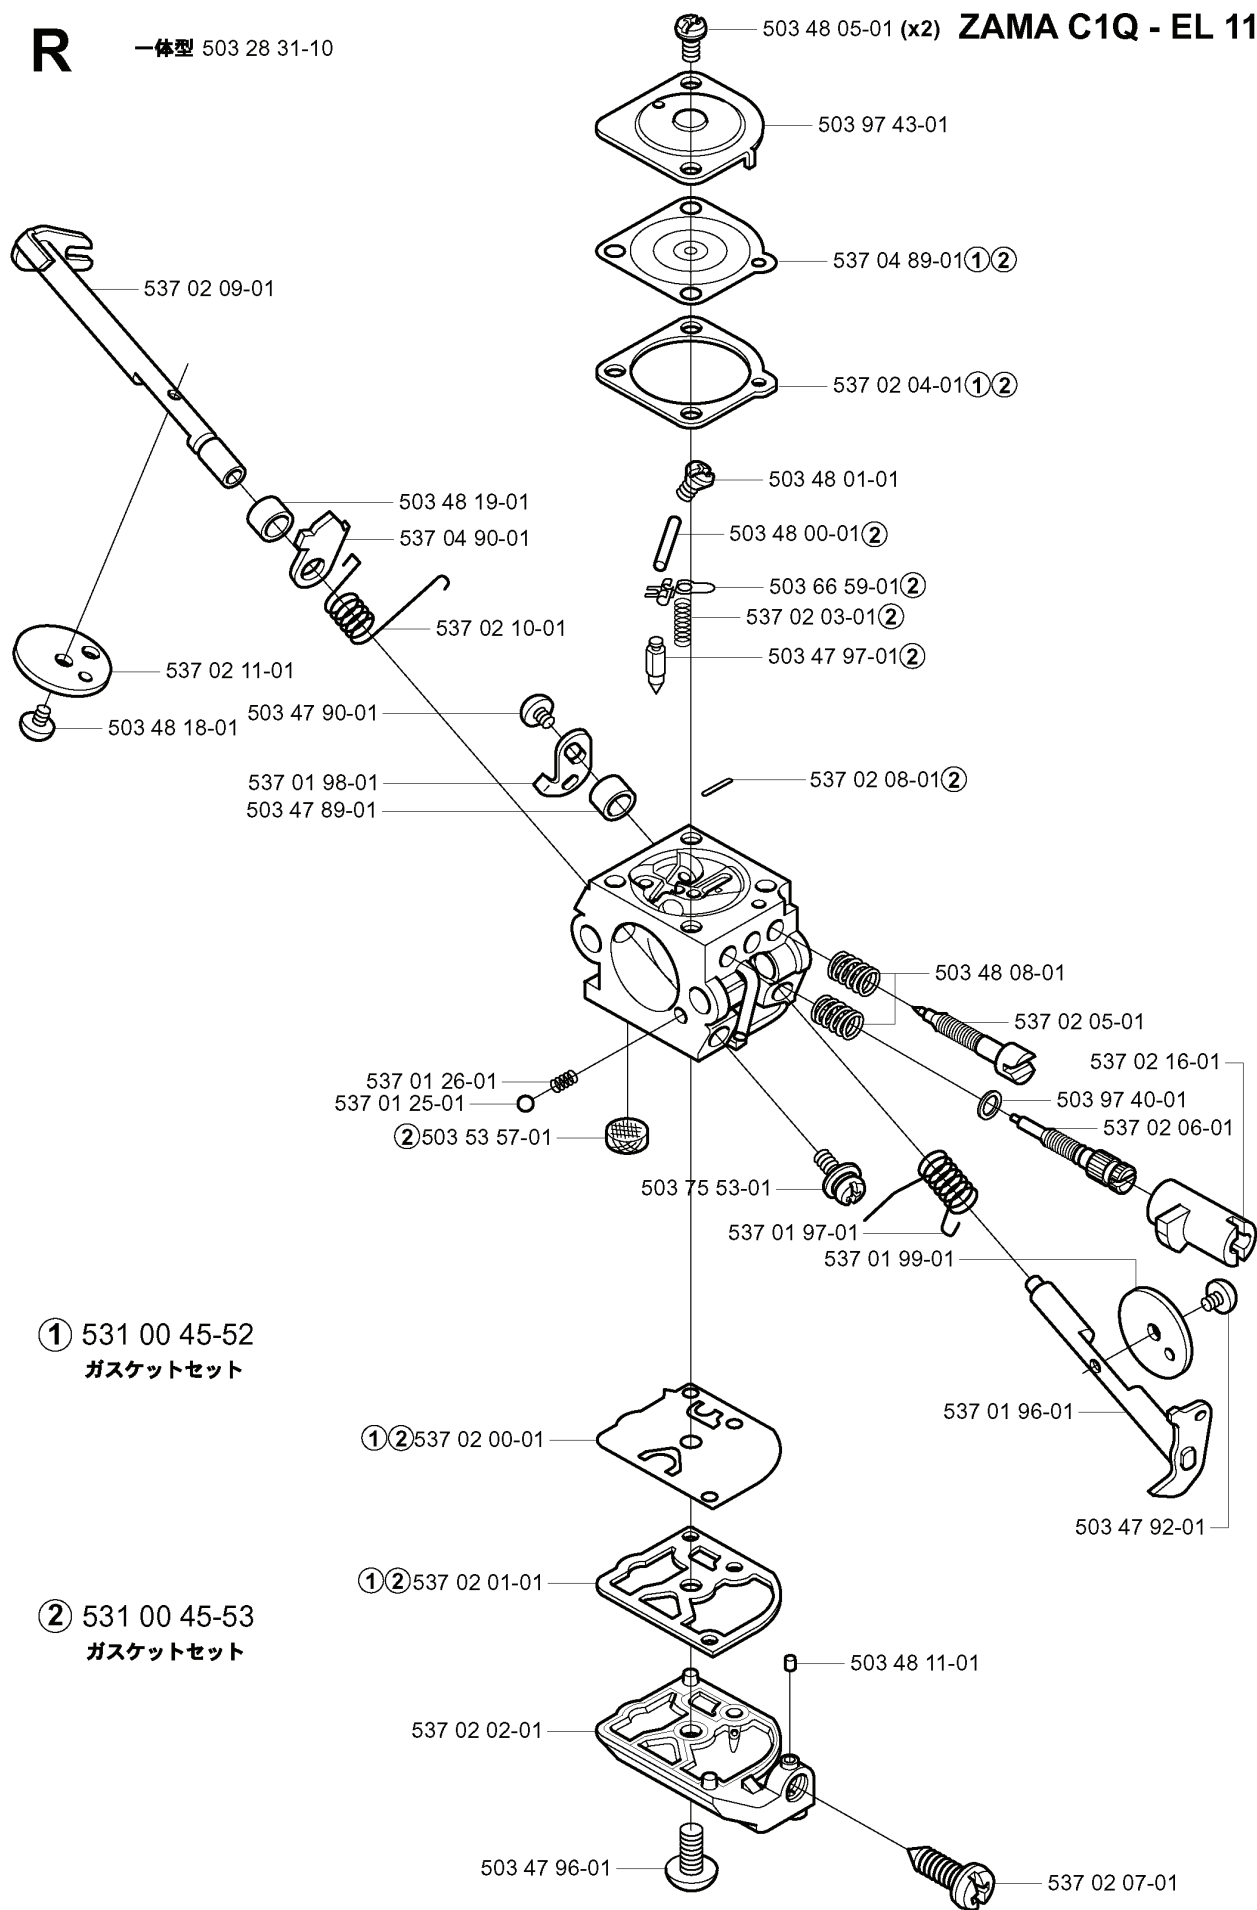

R

一体型 503 28 31-10

ZAMA C1Q - EL 11