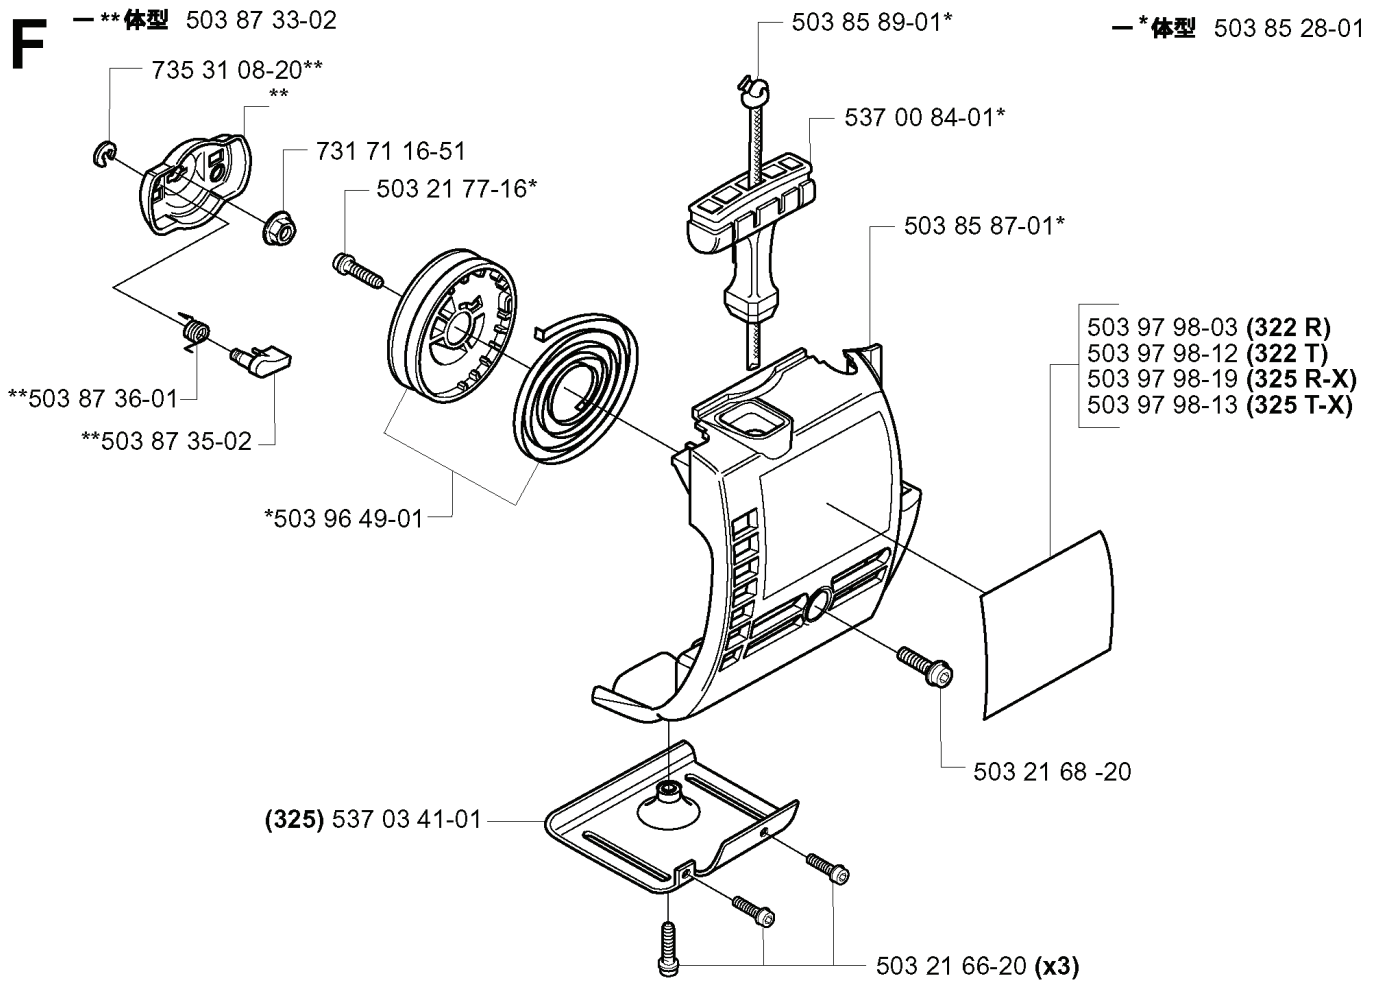

F

—**体型 503 87 33-02

—*体型 503 85 28-01