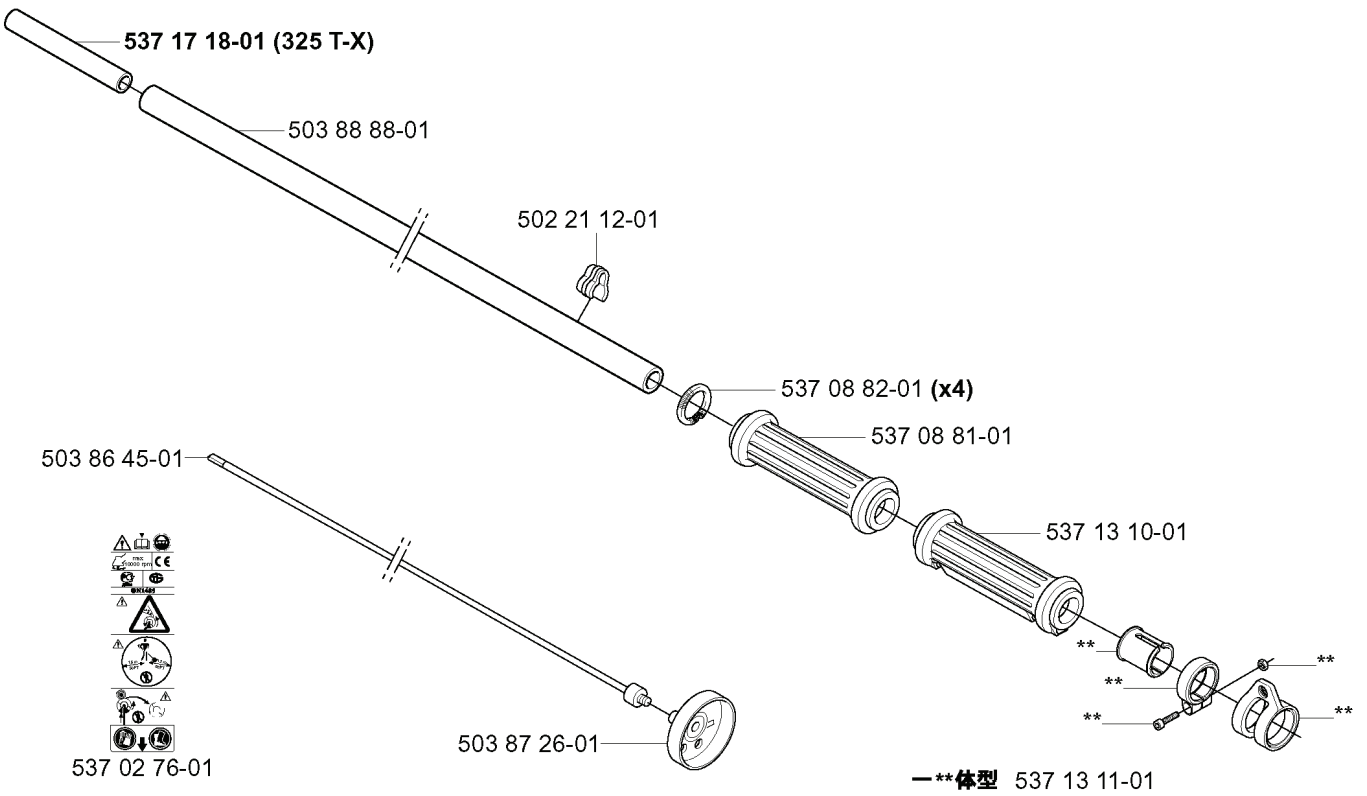

322 R, 20010500001-Current

SPARE PARTS LIST

REF.	PART NO.	DESCRIPTION	REMARK	QTY.	KIT
502 19 97-02	502199702	HANDLE		2	
537 17 18-01	537171801	INNERHYLSA	325 R-X	1	
503 88 88-01	503888801	TUBE		1	
503 86 45-01	503864501	DRIVE SHAFT		1	
537 02 76-01	537027601	LABEL		1	
503 87 26-01	503872601	CLUTCH DRUM ASSY		1	
503 21 75-25	503217525	SCREW IHSCFT		2	
502 21 12-01	502211201	STAPLE		1	
503 96 31-01	503963101	BRACKET		1	
503 75 00-01	503750001	HANDLEBAR BRACKET		1	
537 08 59-01	537085901	HANDLEBAR		1	
503 72 29-01	503722901	COVER		1	
502 20 38-01	502203801	KNOB		1	
725 23 86-51	725238651	SCREW EHHM		1	
503 88 23-01	503882301	BRACKET		1	
502 19 71-01	502197101	SQUARE NUT		1	
537 13 11-01	537131101	HOOK		1	
503 21 75-16	503217516	SCREW IHSCFT		4	
503 72 43-07	503724307	HANDLEBAR		1	

322 T
325 T-X

REF.	PART NO.	DESCRIPTION	REMARK	QTY.	KIT
537 17 18-01	537171801	INNERHYLSA	325 T-X	1	
503 86 45-01	503864501	DRIVE SHAFT		1	
537 02 76-01	537027601	LABEL		1	
503 87 26-01	503872601	CLUTCH DRUM ASSY		1	
537 13 11-01	537131101	HOOK		1	
537 13 10-01	537131001	HANDLE		1	
537 08 81-01	537088101	HANDLE		1	
537 08 82-01	537088201	SPRING		4	
502 21 12-01	502211201	STAPLE		1	
503 88 88-01	503888801	TUBE		1	

M 付属品

—* 体型 503 73 63-03 (R, R-X)

REF.	PART NO.	DESCRIPTION	REMARK	QTY.	KIT
5039764-01	503976401	GREASE		1	
5037363-03	503736303	HARNESS	R, R-X	1	
5037341-02	503734102	BUCKLE		1	
5022612-01	502261201	WELT HOOK		1	
5037416-01	503741601	HARNESS ASSY	T, T-X	1	
5037340-01	503734001	FRONT PIECE		1	
5370880-01	537088001	SAFETY GLASSES		1	

M 付属品

REF.	PART NO.	DESCRIPTION	REMARK	QTY.	KIT
502 28 59-01	502285901	STOP		1	
501 60 02-02	501600202	SCREWDRIVER		1	
503 55 86-05	503558605	SPANNER	5MM	1	
502 21 58-01	502215801	WRENCH	4MM	1	
502 11 46-02	502114602	SOCKET WRENCH		1	
537 08 77-01	537087701	TRIMMER GUARD		1	
537 08 78-01	537087801	ATTACHMENT PLATE		1	
725 53 68-55	725536855	SCREW IHSCM		2	