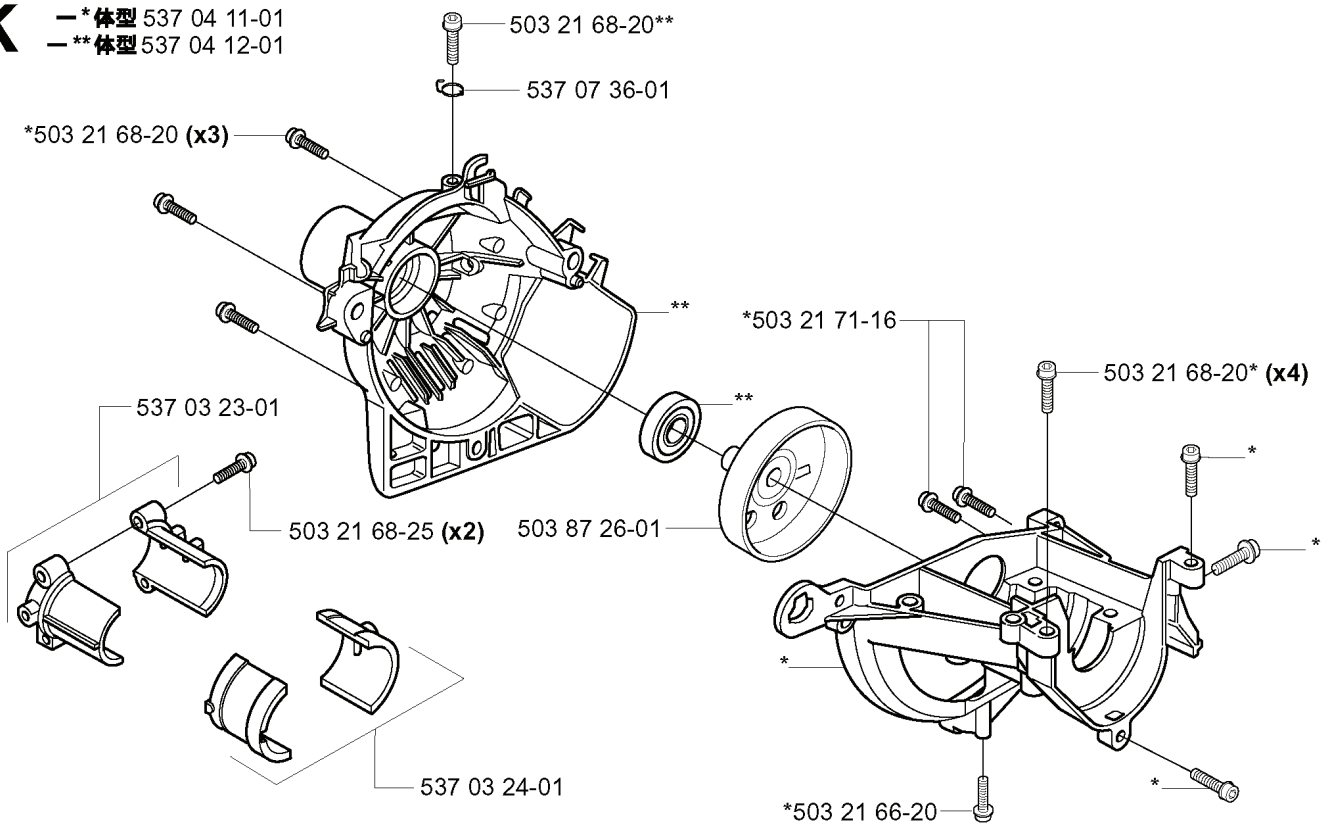

K —* 体型 537 04 11-01
—** 体型 537 04 12-01