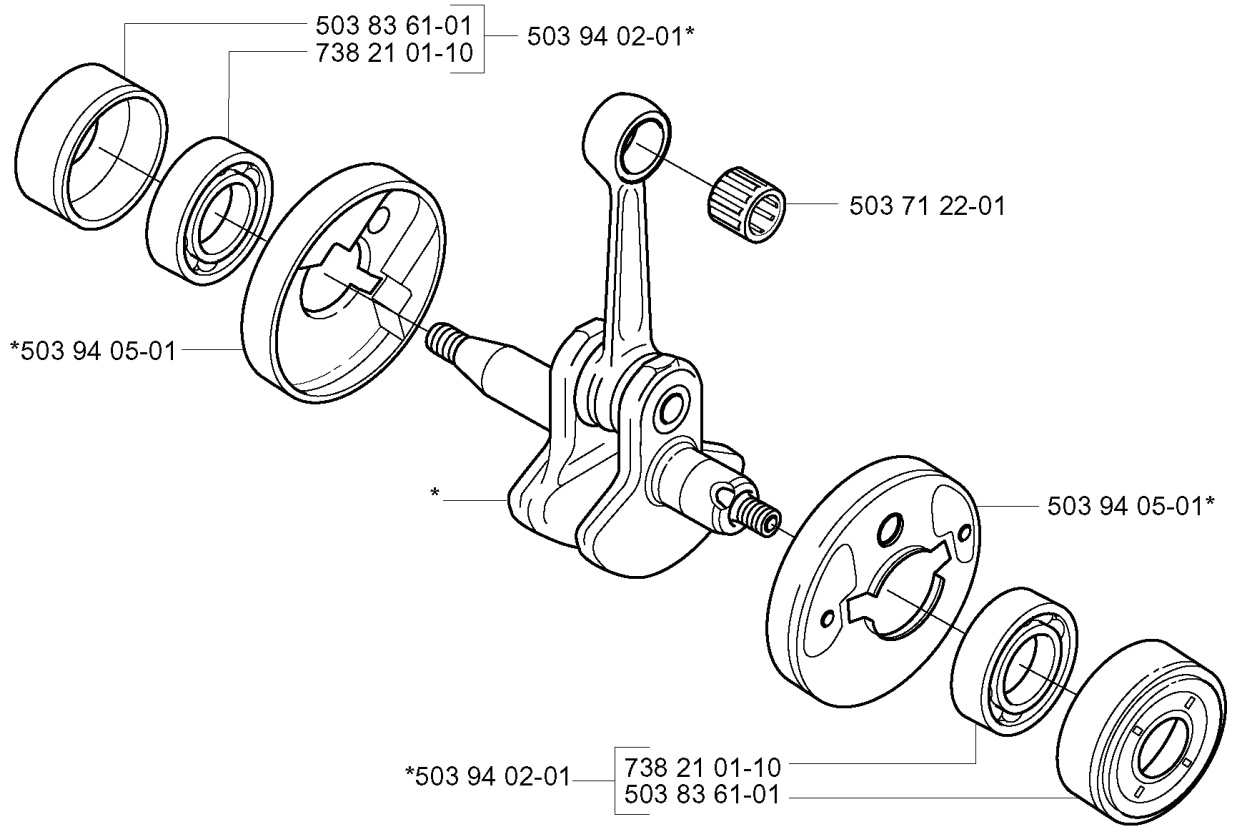

—*体型 503 85 24-73