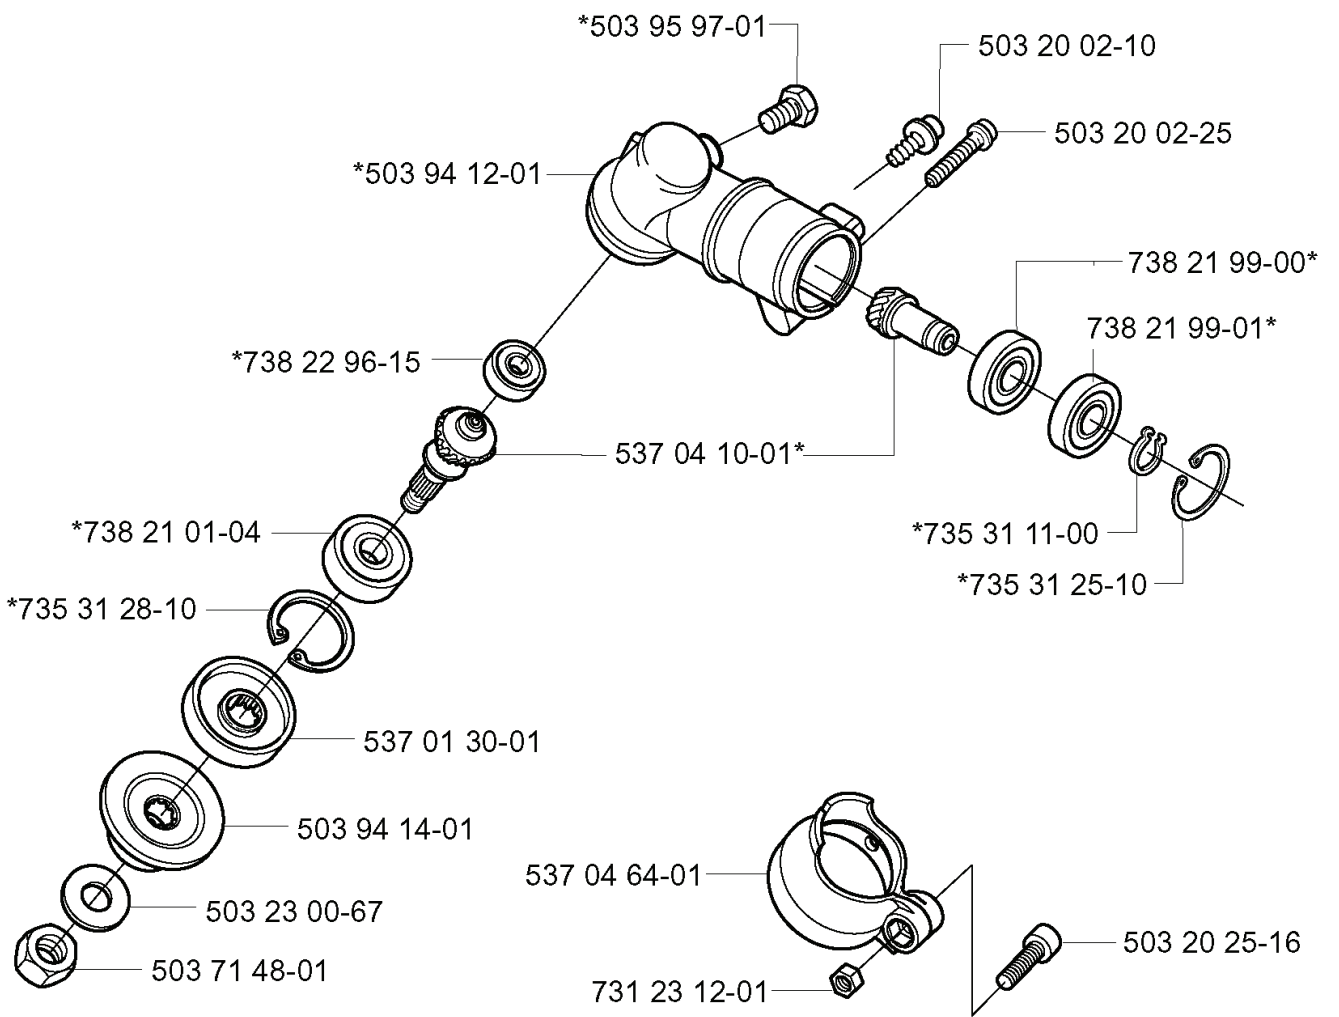

C

—* 体型 503 94 11-01