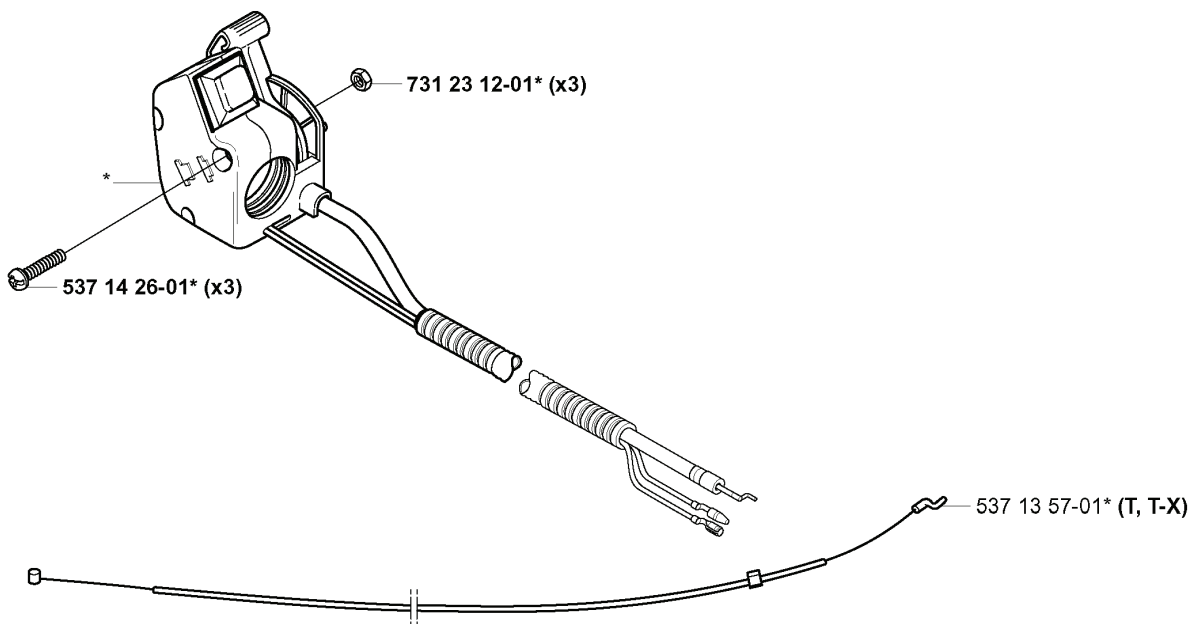

— * 体型 537 13 58-01 (T, T-X)