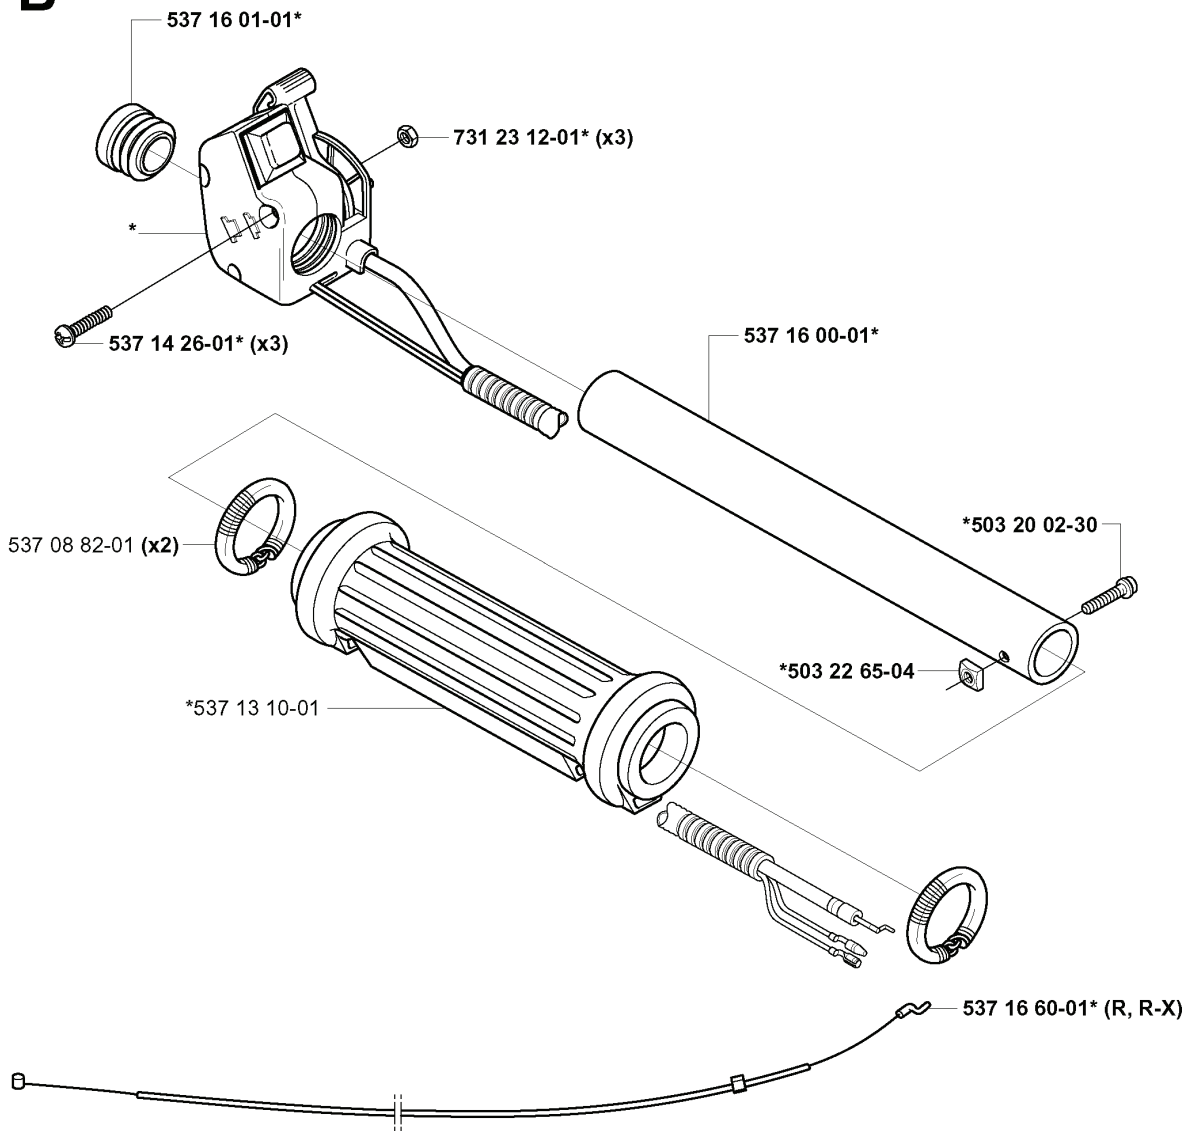

B

— * 体型 537 13 91-01 (R, R-X)