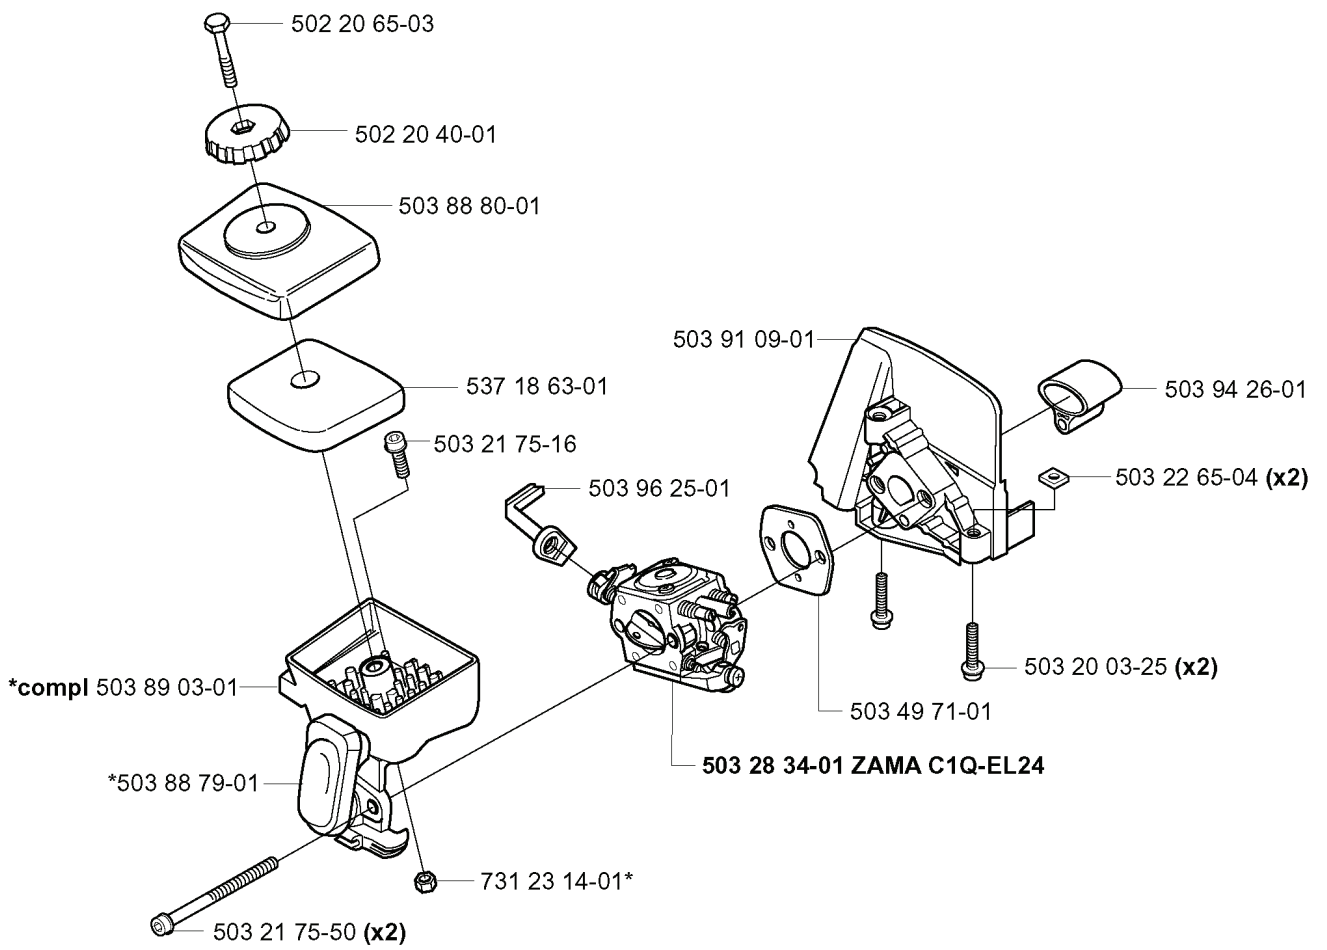

325 CX, 20051800001-20080900000

SPARE PARTS LIST

A 323L,LD,R,RJ
325Lx,LDx,Rx,RDx,RJx
*compl 537 19 92-02

REF.	PART NO.	DESCRIPTION	REMARK	QTY.	KIT
537 19 92-02	537199202	BEVEL GEAR ASSY		1	
503 25 24-01	503252401	BALL BEARING		1	
735 31 28-10	735312810	CIRCLIP		1	
503 85 63-01	503856301	NUT		1	
537 28 56-01	537285601	SUPPORT FLANGE		1	
537 29 26-01	537292601	CUP		1	
537 23 49-01	537234901	DRIVER ASSY		1	
738 21 98-00	738219800	BALL BEARING		1	
503 93 55-01	503935501	CLAMP GUARD		1	
735 31 25-10	735312510	CIRCLIP		1	
735 31 11-00	735311100	CIRCLIP		1	
738 21 99-02	738219902	BALL BEARING		1	
738 21 99-00	738219900	BALL BEARING		1	
503 20 07-12	503200712	SCREW IHSCFM		1	
503 20 07-25	503200725	SCREW IHSCFM		1	
725 23 70-51	725237051	SCREW		1	
503 20 14-12	503201412	SCREW IHSCFMO		1	
503 20 15-01	503201501	SCREW		1	

K

REF.	PART NO.	DESCRIPTION	REMARK	QTY.	KIT
503 89 03-01	503890301	FILTER HOLDER		1	
503 88 79-01	503887901	HUB CAP		1	
503 21 75-50	503217550	SCREW IHSCFT		2	
731 23 14-01	731231401	HEXAGON NUT		1	
502 20 65-03	502206503	SCREW EHHM		1	
502 20 40-01	502204001	KNOB		1	
503 88 80-01	503888001	FILTER COVER		1	
537 18 63-01	537186301	AIR FILTER		1	
503 21 75-16	503217516	SCREW IHSCFT		1	
503 96 25-01	503962501	CHOKE CONTROL		1	
503 28 34-01	503283401	CARBURETTOR	ZAMA C1Q-EL24	1	
503 49 71-01	503497101	GASKET		1	
503 91 09-01	503910901	INSULATION WALL		1	
503 20 03-25	503200325	SCREW IHSCFM		2	
503 22 65-04	503226504	SQUARE NUT		2	
503 94 26-01	503942601	INLET PIPE		1	