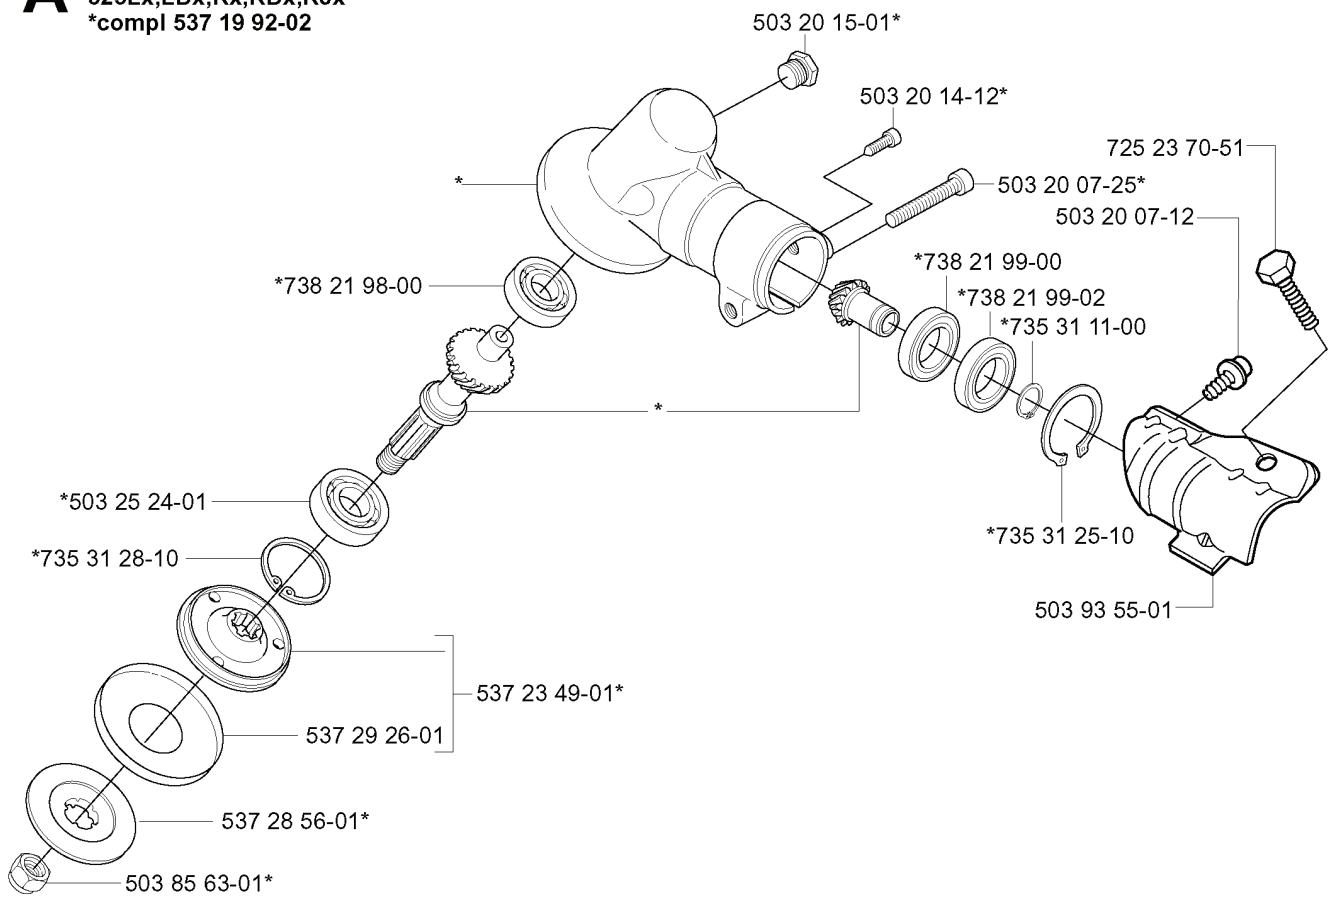

325 CX, 20051800001-20080900000

SPARE PARTS LIST

A 323L,LD,R,RJ
325Lx,LDx,Rx,RDx,RJx
*compl 537 19 92-02

REF.	PART NO.	DESCRIPTION	REMARK	QTY.	KIT
537 19 92-02	537199202	BEVEL GEAR ASSY		1	
503 25 24-01	503252401	BALL BEARING		1	
735 31 28-10	735312810	CIRCLIP		1	
503 85 63-01	503856301	NUT		1	
537 28 56-01	537285601	SUPPORT FLANGE		1	
537 29 26-01	537292601	CUP		1	
537 23 49-01	537234901	DRIVER ASSY		1	
738 21 98-00	738219800	BALL BEARING		1	
503 93 55-01	503935501	CLAMP GUARD		1	
735 31 25-10	735312510	CIRCLIP		1	
735 31 11-00	735311100	CIRCLIP		1	
738 21 99-02	738219902	BALL BEARING		1	
738 21 99-00	738219900	BALL BEARING		1	
503 20 07-12	503200712	SCREW IHSCFM		1	
503 20 07-25	503200725	SCREW IHSCFM		1	
725 23 70-51	725237051	SCREW		1	
503 20 14-12	503201412	SCREW IHSCFMO		1	
503 20 15-01	503201501	SCREW		1	

K

REF.	PART NO.	DESCRIPTION	REMARK	QTY.	KIT
503 89 03-01	503890301	FILTER HOLDER		1	
503 88 79-01	503887901	HUB CAP		1	
503 21 75-50	503217550	SCREW IHSCFT		2	
731 23 14-01	731231401	HEXAGON NUT		1	
502 20 65-03	502206503	SCREW EHHM		1	
502 20 40-01	502204001	KNOB		1	
503 88 80-01	503888001	FILTER COVER		1	
537 18 63-01	537186301	AIR FILTER		1	
503 21 75-16	503217516	SCREW IHSCFT		1	
503 96 25-01	503962501	CHOKE CONTROL		1	
503 28 34-01	503283401	CARBURETTOR	ZAMA C1Q-EL24	1	
503 49 71-01	503497101	GASKET		1	
503 91 09-01	503910901	INSULATION WALL		1	
503 20 03-25	503200325	SCREW IHSCFM		2	
503 22 65-04	503226504	SQUARE NUT		2	
503 94 26-01	503942601	INLET PIPE		1	