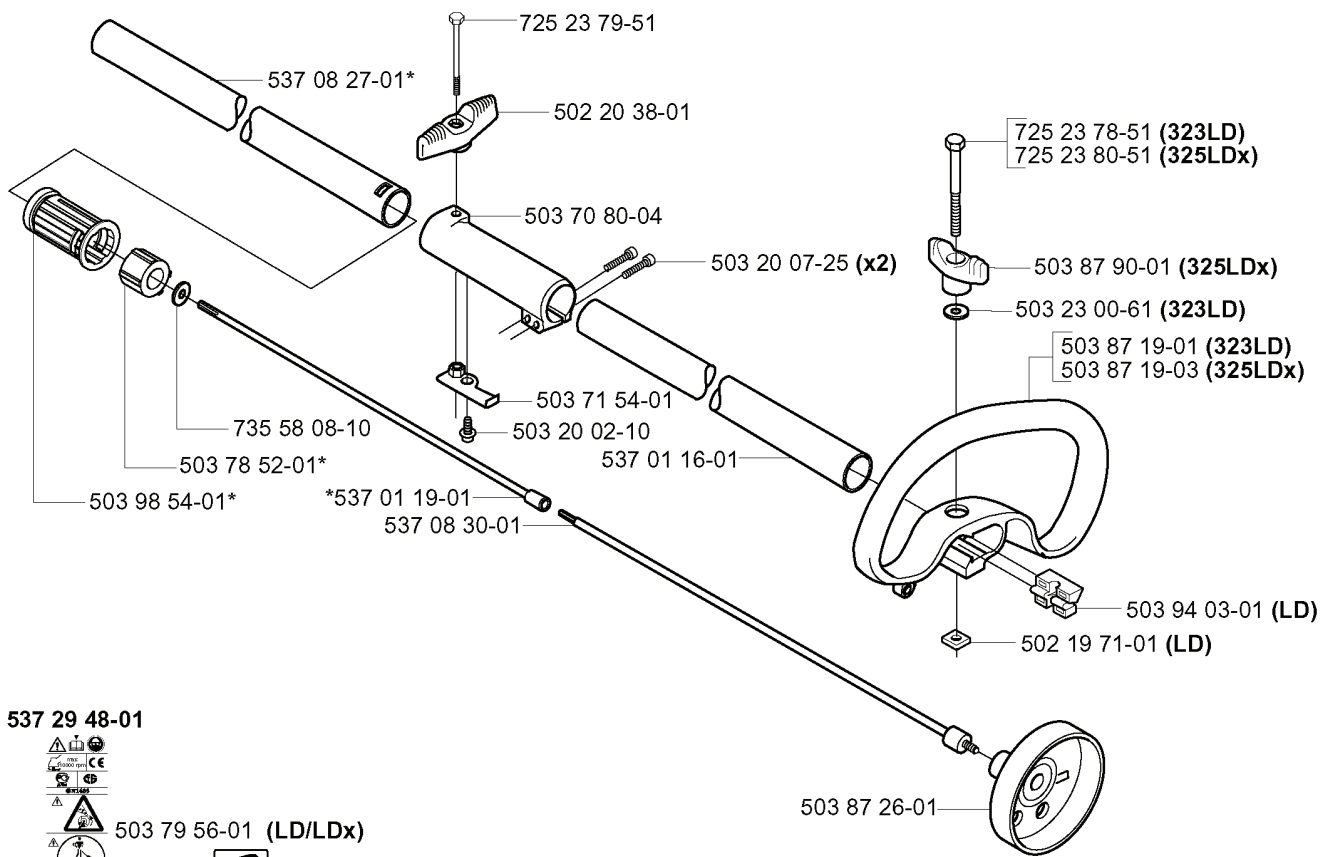

E 323LD
325LDx
325RDx

*compl 537 07 99-01

537 29 48-01

503 79 56-01 (LD/LDx)