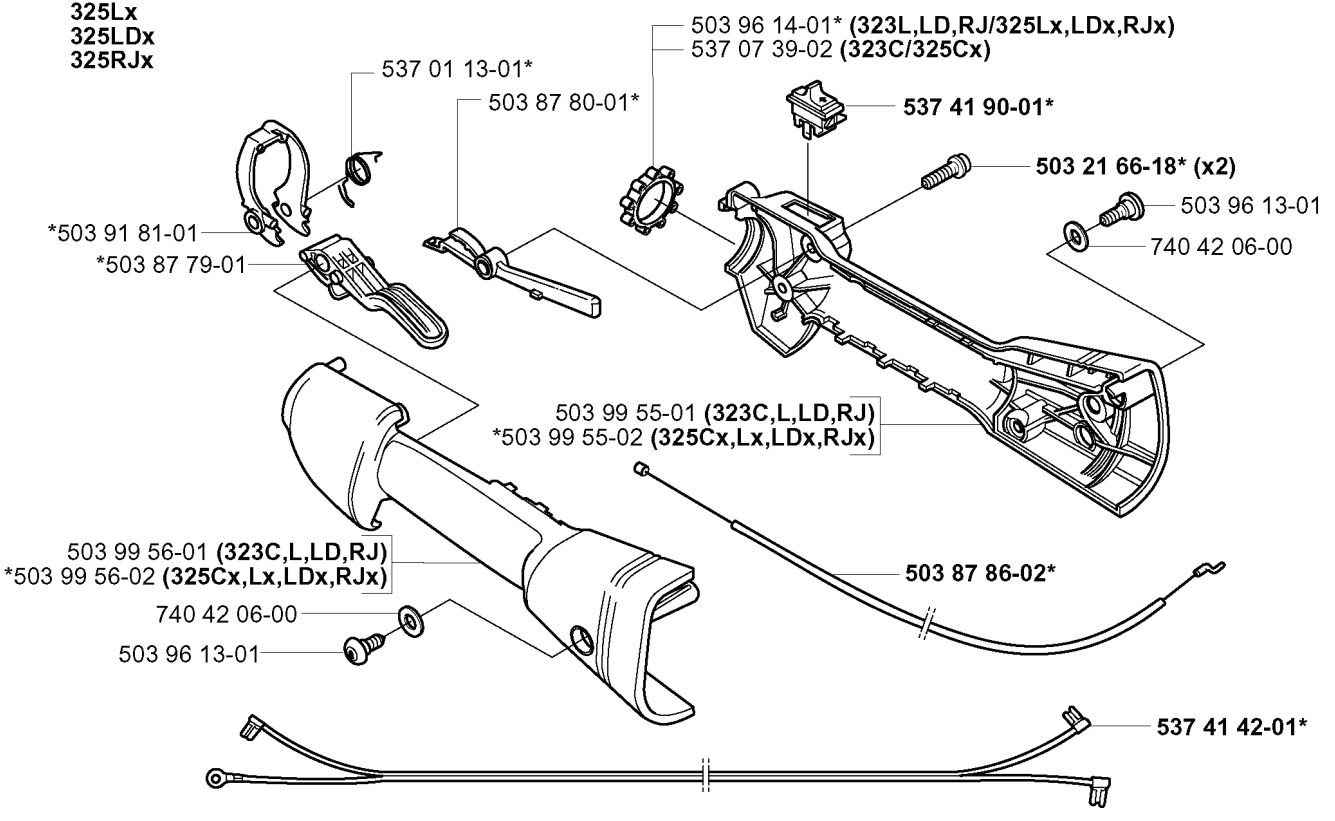

REF.	PART NO.	DESCRIPTION	REMARK	QTY.	KIT
537 03 20-08	537032008	CYLINDER		1	
503 28 90-43	503289043	PISTON RING		2	
737 44 08-00	737440800	CIRCLIP		2	
503 71 22-01	503712201	BEARING		1	
537 37 65-04	537376504	PISTON		1	
725 53 37-55	725533755	SCREW IHSCM		4	
537 01 41-01	537014101	GASKET		1	
537 16 19-01	537161901	MUFFLER ASSY		1	
537 03 94-01	537039401	MUFFLER ASSY	CAT.	1	
537 15 99-01	537159901	SPARK ARRESTER SCREEN		1	
503 87 17-01	503871701	SPARK ARRESTER SCREEN	CAT.	1	
503 20 29-50	503202950	SCREW IHSCFM		2	

N *compl 537 06 86-02

REF.	PART NO.	DESCRIPTION	REMARK	QTY.	KIT
5370686-02	537068602	FUEL TANK		1	
5039366-01	503936601	PURGE		1	
5370424-01	537042401	FUEL HOSE		2	
5037358-01	503735801	BUSHING		2	
5034432-01	503443201	FUEL FILTER		1	
5039110-01	503911001	SUSPENSION		4	
5035776-01	503577601	FUEL HOSE		1	
5371849-01	537184901	O-RING		1	
5039118-02	503911802	TANK CAP		1	

F

323C
323L
323LD
323RJ
325Cx
325Lx
325LDx
325RJx

*compl 537 44 38-02

REF.	PART NO.	DESCRIPTION	REMARK	QTY.	KIT
537 44 38-02	537443802	HANDLE		1	
503 91 81-01	503918101	THROTTLE LEVER		1	
503 87 79-01	503877901	THROTTLE TRIGGER		1	
503 99 56-01	503995601	HANDLE HALF	323C.L.LD.RJ	1	
503 99 56-02	503995602	HANDLE HALF	325CX.LX.LDX.RJX	1	
740 42 06-00	740420600	O-RING		1	
503 96 13-01	503961301	SCREW		1	
503 99 55-02	503995502	HANDLE HALF	325CX.LX.LDX.RJX	1	
503 99 55-01	503995501	HANDLE HALF	323C.L.LD.RJ	1	
503 87 80-01	503878001	THROTTLE LOCKOUT		1	
537 01 13-01	537011301	RECOIL SPRING		1	
503 96 14-01	503961401	ABSORBER	323LLD.RJ/325LX.LDX.RJX	1	
537 07 39-02	537073902	ANTIVIBRATION ELEMENT	323C/325CX	1	
503 87 86-02	503878602	THROTTLE CABLE ASSY		1	
537 41 42-01	537414201	SHORT CIRCUIT CABLE		1	
503 21 66-18	503216618	SCREW IHSCT		2	
537 41 90-01	537419001	SWITCH		1	