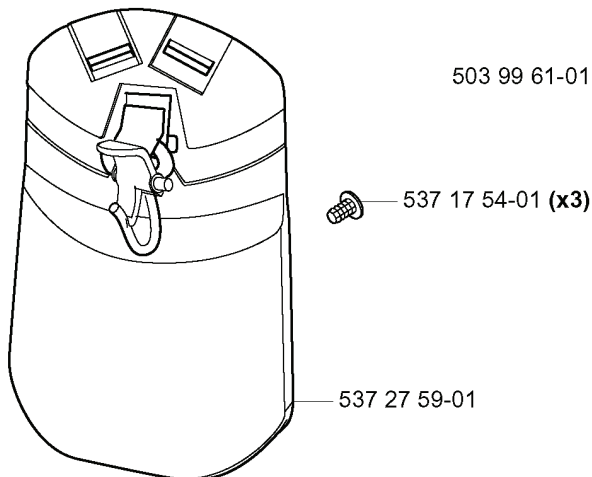

REF.	PART NO.	DESCRIPTION	REMARK	QTY.	KIT
537 07 65-01	537076501	BEARING HOUSING		1	
725 23 70-51	725237051	SCREW		1	
537 07 62-01	537076201	BEARING HOUSING		1	
503 20 07-30	503200730	SCREW IHSCFM		1	
537 07 64-01	537076401	BLADE SHAFT		1	
503 25 05-01	503250501	BALL BEARING		2	
735 31 27-01	735312701	CIRCLIP		1	
537 11 46-01	537114601	WASHER		1	
537 11 47-01	537114701	NUT		1	
537 07 63-01	537076301	DRIVER		1	
537 29 48-02	537294802	LABEL		1	
503 79 56-01	503795601	LABEL		1	
537 23 75-01	537237501	CLUTCH DRUM ASSY		1	
735 31 12-00	735311200	CIRCLIP		1	
537 35 15-01	537351501	DRIVE SHAFT		1	
537 07 74-01	537077401	TUBE		1	
537 07 68-02	537076802	HANDLE		1	
537 04 25-01	537042501	ATTACHMENT PLATE		1	
503 22 26-01	503222601	NUT		1	
503 21 98-35	503219835	SCREW		1	

R *compl 537 04 11-02
**compl 537 04 12-03
***compl 537 30 96-01

REF.	PART NO.	DESCRIPTION	REMARK	QTY.	KIT
537 04 11-02	537041102	CRANKCASE		1	
537 04 12-03	537041203	CLUTCH COVER		1	
537 30 96-01	537309601	SLEEVE		1	
503 87 26-01	503872601	CLUTCH DRUM ASSY		1	
503 21 68-25	503216825	SCREW IHSCFT		2	
503 21 68-20	503216820	SCREW IHSCFT		1	
537 07 36-01	537073601	SPRING		1	
503 21 66-18	503216618	SCREW IHSCFT		1	
503 21 75-20	503217520	SCREW IHSCFT		4	

T

Duo Balance

*compl 537 27 57-01

*compl 537 27 57-03 (USA)

compl 502 02 28-01

REF.	PART NO.	DESCRIPTION	REMARK	QTY.	KIT
537 27 57-01	537275701	HARNESS		1	
537 27 57-03	537275703	HARNESS	USA	1	
537 27 59-01	537275901	HIP PAD		1	
537 17 54-01	537175401	HIP PAD		3	
503 99 61-03	503996103	BAND		1	
503 99 61-01	503996101	BAND		1	
537 28 84-01	537288401	BUCKLE		1	
537 28 83-01	537288301	BUCKLE		1	
537 11 35-01	537113501	RETAINER		1	
735 31 09-20	735310920	E-CLIP		1	
502 02 29-02	502022902	HOOK		1	
502 02 38-01	502023801	SPRING		1	
502 02 30-02	502023002	LOCK		1	
502 02 28-01	502022801	HOOK		1	