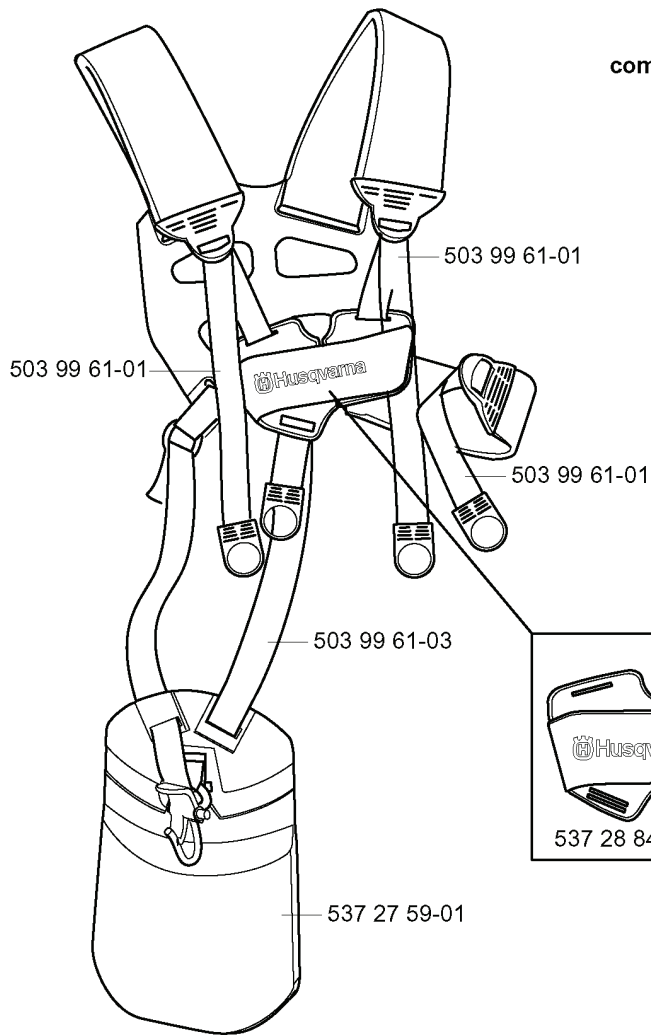

REF.	PART NO.	DESCRIPTION	REMARK	QTY.	KIT
537 07 65-01	537076501	BEARING HOUSING		1	
725 23 70-51	725237051	SCREW		1	
537 07 62-01	537076201	BEARING HOUSING		1	
503 20 07-30	503200730	SCREW IHSCFM		1	
537 07 64-01	537076401	BLADE SHAFT		1	
503 25 05-01	503250501	BALL BEARING		2	
735 31 27-01	735312701	CIRCLIP		1	
537 11 46-01	537114601	WASHER		1	
537 11 47-01	537114701	NUT		1	
537 07 63-01	537076301	DRIVER		1	
537 29 48-02	537294802	LABEL		1	
503 79 56-01	503795601	LABEL		1	
537 23 75-01	537237501	CLUTCH DRUM ASSY		1	
735 31 12-00	735311200	CIRCLIP		1	
537 35 15-01	537351501	DRIVE SHAFT		1	
537 07 74-01	537077401	TUBE		1	
537 07 68-02	537076802	HANDLE		1	
537 04 25-01	537042501	ATTACHMENT PLATE		1	
503 22 26-01	503222601	NUT		1	
503 21 98-35	503219835	SCREW		1	

R *compl 537 04 11-02
**compl 537 04 12-03
***compl 537 30 96-01

REF.	PART NO.	DESCRIPTION	REMARK	QTY.	KIT
537 04 11-02	537041102	CRANKCASE		1	
537 04 12-03	537041203	CLUTCH COVER		1	
537 30 96-01	537309601	SLEEVE		1	
503 87 26-01	503872601	CLUTCH DRUM ASSY		1	
503 21 68-25	503216825	SCREW IHSCFT		2	
503 21 68-20	503216820	SCREW IHSCFT		1	
537 07 36-01	537073601	SPRING		1	
503 21 66-18	503216618	SCREW IHSCFT		1	
503 21 75-20	503217520	SCREW IHSCFT		4	

T

Duo Balance

*compl 537 27 57-01

*compl 537 27 57-03 (USA)

compl 502 02 28-01

REF.	PART NO.	DESCRIPTION	REMARK	QTY.	KIT
537 27 57-01	537275701	HARNESS		1	
537 27 57-03	537275703	HARNESS	USA	1	
537 27 59-01	537275901	HIP PAD		1	
537 17 54-01	537175401	HIP PAD		3	
503 99 61-03	503996103	BAND		1	
503 99 61-01	503996101	BAND		1	
537 28 84-01	537288401	BUCKLE		1	
537 28 83-01	537288301	BUCKLE		1	
537 11 35-01	537113501	RETAINER		1	
735 31 09-20	735310920	E-CLIP		1	
502 02 29-02	502022902	HOOK		1	
502 02 38-01	502023801	SPRING		1	
502 02 30-02	502023002	LOCK		1	
502 02 28-01	502022801	HOOK		1	