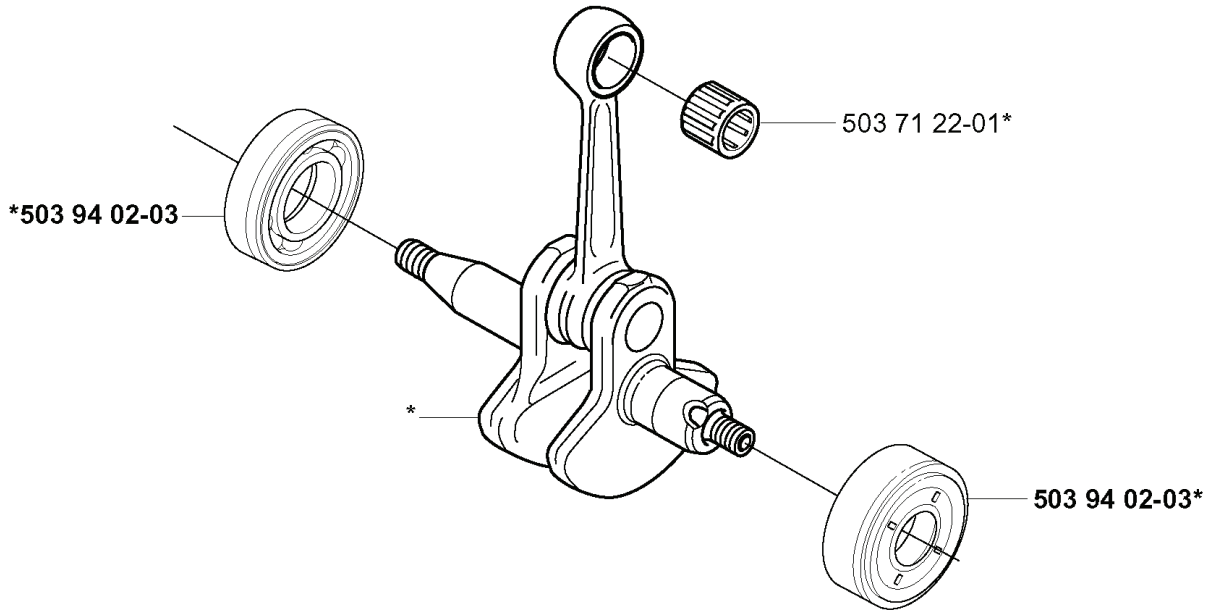

S

*compl 503 85 24-75