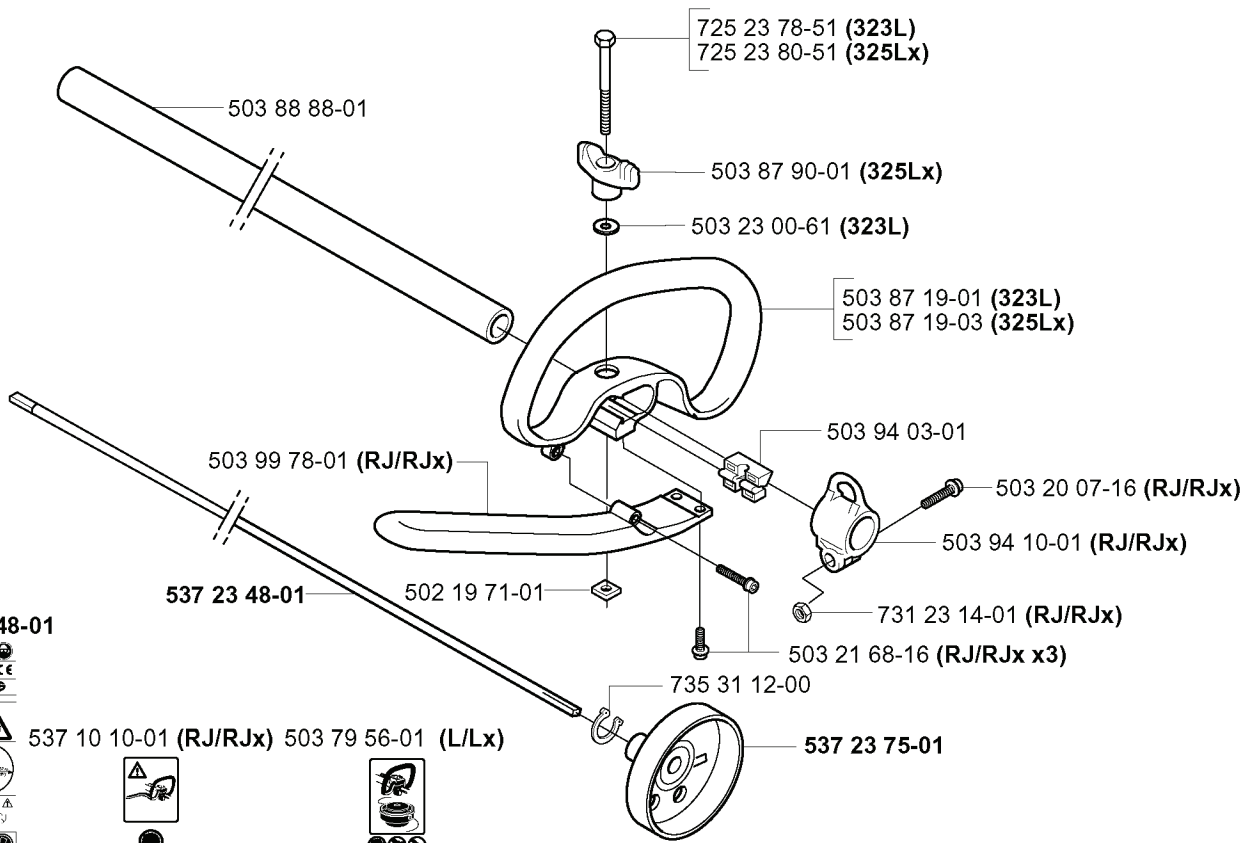

D 323L
325Lx
323RJ
325RJx