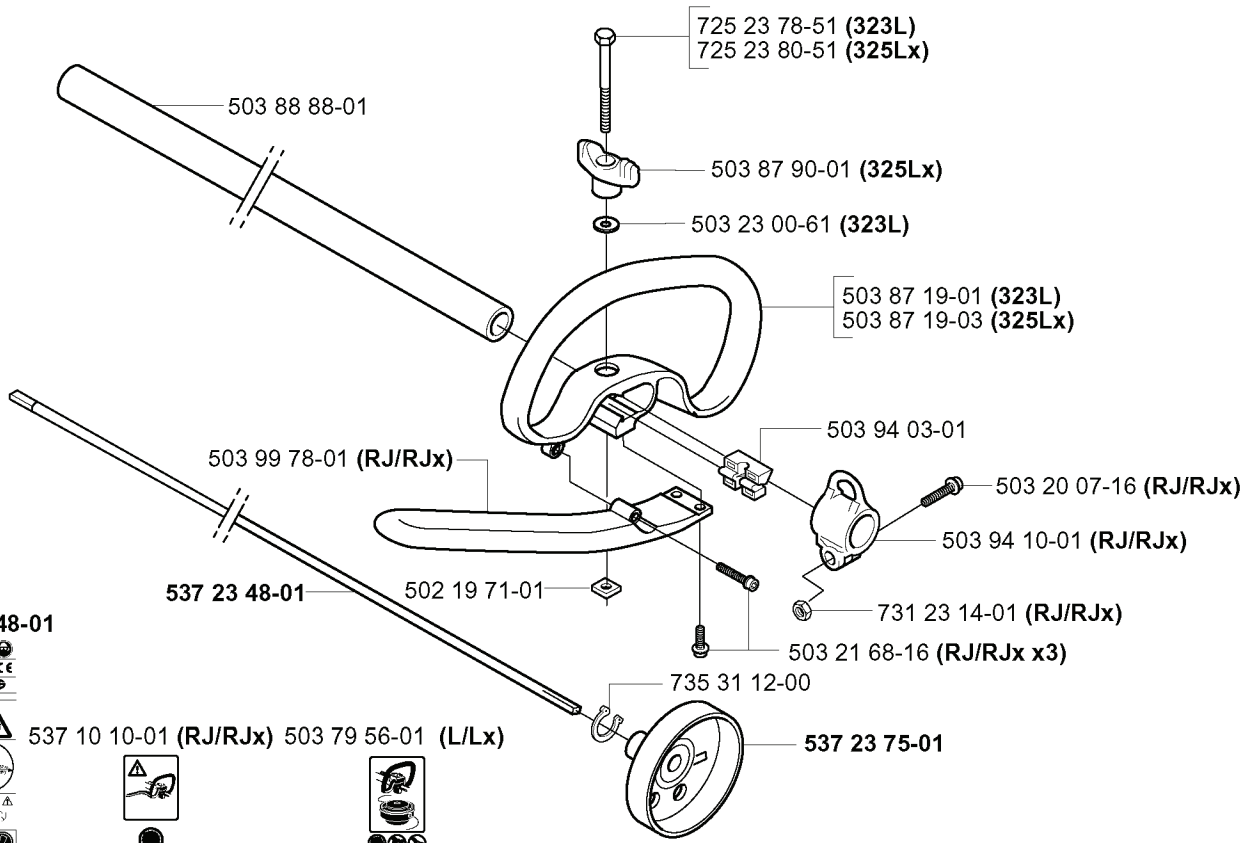

D 323L
325Lx
323RJ
325RJx