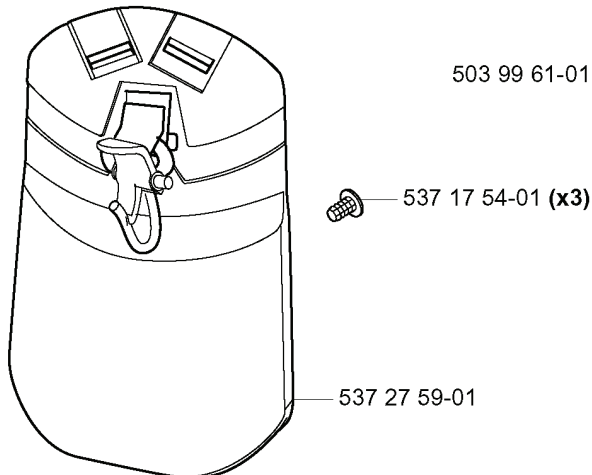

**compl 537 42 44-01

503 21 66-16**

537 17 39-01**

537 16 12-01* (Rx,RDx)

537 17 44-01* (Rx,RDx)

503 21 66-16* (x2)

503 20 07-35

REF.	PART NO.	DESCRIPTION	REMARK	QTY.	KIT
537 18 35-07	537183507	HANDLE ASSY		1	
537 18 36-01	537183601	SPRING	Does not fit with HANDLE HALF 537 16 02-09	1	
537 16 10-01	537161001	HUB	Does not fit with HANDLE HALF 537 16 02-09	1	
537 16 09-01	537160901	STEERING WHEEL	Does not fit with HANDLE HALF 537 16 02-09	1	
537 41 90-01	537419001	SWITCH		1	
537 16 07-01	537160701	THROTTLE LOCKOUT		1	
537 42 43-01	537424301	WIRING		1	
503 21 66-16	503216616	SCREW IHSCF		1	
537 42 44-01	537424401	WIRING ASSY		1	
503 22 10-13	503221013	HEXAGON NUT		1	
537 17 43-01	537174301	SPRING		1	
537 16 12-01	537161201	SCREW	Does not fit with HANDLE HALF 537 16 02-09	1	
537 16 06-01	537160601	THROTTLE LOCKOUT		1	
537 17 42-01	537174201	SPRING THROTTLE TRIG		1	
537 16 08-01	537160801	THROTTLE TRIGGER		1	
537 16 02-09	537160209	HANDLE HALF	Without hole for Steering wheel assy	1	
537 16 02-02	537160202	HANDLE HALF	Replaced by 537 18 35-07 HANDLE SYSTEM cpl	1	
537 16 02-03	537160203	HANDLE HALF	R	1	
537 17 39-01	537173901	THROTTLE CABLE ASSY		1	
537 16 03-01	537160301	HANDLE HALF	R	1	
537 16 03-02	537160302	HANDLE HALF	RX.RDX	1	
503 20 07-35	503200735	SCREW IHSCFM		1	
537 17 44-01	537174401	SPRING	Does not fit with HANDLE HALF 537 16 02-09	1	

T

Duo Balance

*compl 537 27 57-01

*compl 537 27 57-03 (USA)

compl 502 02 28-01

REF.	PART NO.	DESCRIPTION	REMARK	QTY.	KIT
537 27 57-01	537275701	HARNESS		1	
537 27 57-03	537275703	HARNESS	USA	1	
503 99 61-01	503996101	BAND		1	
537 27 59-01	537275901	HIP PAD		1	
537 17 54-01	537175401	HIP PAD		3	
537 28 84-01	537288401	BUCKLE		1	
537 28 83-01	537288301	BUCKLE		1	
503 99 61-03	503996103	BAND		1	
537 11 35-01	537113501	RETAINER		1	
735 31 09-20	735310920	E-CLIP		1	
502 02 29-02	502022902	HOOK		1	
502 02 38-01	502023801	SPRING		1	
502 02 30-02	502023002	LOCK		1	
502 02 28-01	502022801	HOOK		1	