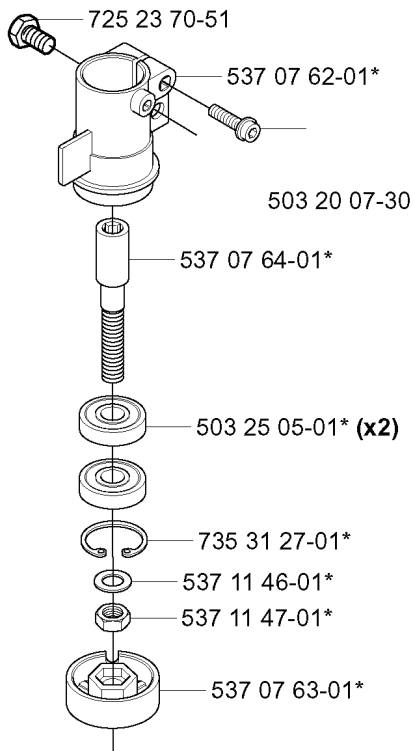

REF.	PART NO.	DESCRIPTION	REMARK	QTY.	KIT
531 00 92-48	531009248	FILTER OIL		1	
537 21 63-01	537216301	HARNESS		1	
537 21 63-02	537216302	HARNESS	USA	1	
503 73 40-01	503734001	FRONT PIECE		1	
503 73 41-02	503734102	BUCKLE		1	
502 02 28-02	502022802	WELT HOOK		1	
503 97 64-01	503976401	GREASE		1	
501 60 02-03	501600203	SCREWDRIVER		1	
502 28 59-01	502285901	STOP		1	
537 21 62-02	537216202	HARNESS	USA	1	
537 21 62-01	537216201	HARNESS		1	
503 21 83-16	503218316	SCREW		1	
501 78 33-01	501783301	SUSPENSION BAIL		1	
537 31 29-01	537312901	TRANSPORT GUARD	200-275 MM	1	
503 80 17-01	503801701	GREASE	323C, 325CX	1	
502 21 58-01	502215801	WRENCH		1	
502 11 46-02	502114602	SOCKET WRENCH		1	

C 325Cx
***compl 537 07 65-01**

537 29 48-02

503 79 56-01

REF.	PART NO.	DESCRIPTION	REMARK	QTY.	KIT
537 07 65-01	537076501	BEARING HOUSING		1	
725 23 70-51	725237051	SCREW		1	
537 07 62-01	537076201	BEARING HOUSING		1	
503 20 07-30	503200730	SCREW IHSCFM		1	
537 07 64-01	537076401	BLADE SHAFT		1	
503 25 05-01	503250501	BALL BEARING		2	
735 31 27-01	735312701	CIRCLIP		1	
537 11 46-01	537114601	WASHER		1	
537 11 47-01	537114701	NUT		1	
537 07 63-01	537076301	DRIVER		1	
537 29 48-02	537294802	LABEL		1	
503 79 56-01	503795601	LABEL		1	
537 23 75-01	537237501	CLUTCH DRUM ASSY		1	
735 31 12-00	735311200	CIRCLIP		1	
537 35 15-01	537351501	DRIVE SHAFT		1	
537 07 74-01	537077401	TUBE		1	
537 07 68-02	537076802	HANDLE		1	
537 04 25-01	537042501	ATTACHMENT PLATE		1	
503 22 26-01	503222601	NUT		1	
503 21 98-35	503219835	SCREW		1	