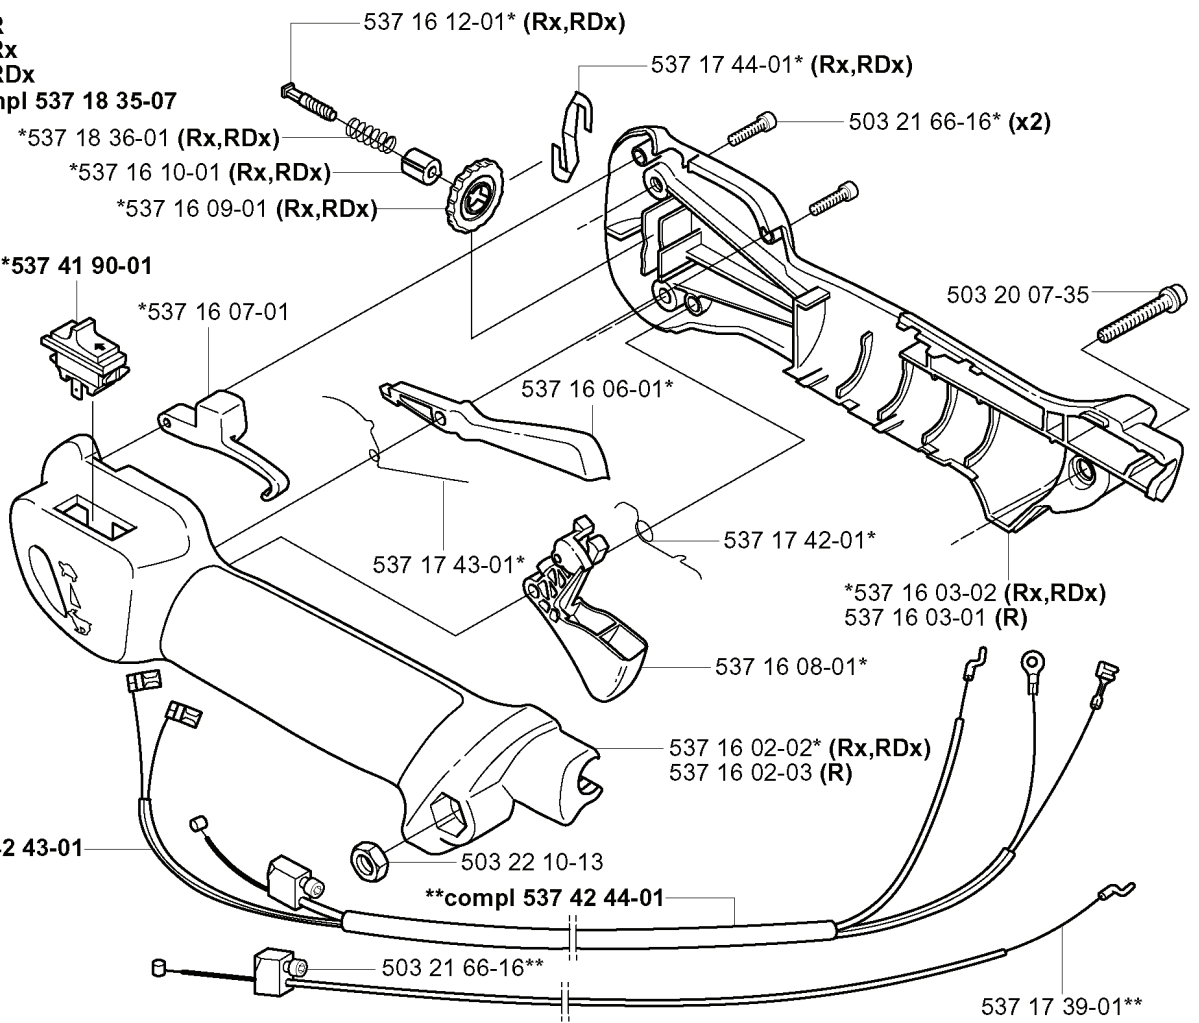

**compl 537 42 44-01

503 21 66-16**

537 17 39-01**

537 16 12-01* (Rx,RDx)

537 17 44-01* (Rx,RDx)

503 21 66-16* (x2)

503 20 07-35

REF.	PART NO.	DESCRIPTION	REMARK	QTY.	KIT
537 18 35-07	537183507	HANDLE ASSY		1	
537 18 36-01	537183601	SPRING	Does not fit with HANDLE HALF 537 16 02-09	1	
537 16 10-01	537161001	HUB	Does not fit with HANDLE HALF 537 16 02-09	1	
537 16 09-01	537160901	STEERING WHEEL	Does not fit with HANDLE HALF 537 16 02-09	1	
537 41 90-01	537419001	SWITCH		1	
537 16 07-01	537160701	THROTTLE LOCKOUT		1	
537 42 43-01	537424301	WIRING		1	
503 21 66-16	503216616	SCREW IHSCF		1	
537 42 44-01	537424401	WIRING ASSY		1	
503 22 10-13	503221013	HEXAGON NUT		1	
537 17 43-01	537174301	SPRING		1	
537 16 12-01	537161201	SCREW	Does not fit with HANDLE HALF 537 16 02-09	1	
537 16 06-01	537160601	THROTTLE LOCKOUT		1	
537 17 42-01	537174201	SPRING THROTTLE TRIG		1	
537 16 08-01	537160801	THROTTLE TRIGGER		1	
537 16 02-09	537160209	HANDLE HALF	Without hole for Steering wheel assy	1	
537 16 02-02	537160202	HANDLE HALF	Replaced by 537 18 35-07 HANDLE SYSTEM cpl	1	
537 16 02-03	537160203	HANDLE HALF	R	1	
537 17 39-01	537173901	THROTTLE CABLE ASSY		1	
537 16 03-01	537160301	HANDLE HALF	R	1	
537 16 03-02	537160302	HANDLE HALF	RX.RDX	1	
503 20 07-35	503200735	SCREW IHSCFM		1	
537 17 44-01	537174401	SPRING	Does not fit with HANDLE HALF 537 16 02-09	1	

T

Duo Balance

*compl 537 27 57-01

*compl 537 27 57-03 (USA)

compl 502 02 28-01

REF.	PART NO.	DESCRIPTION	REMARK	QTY.	KIT
537 27 57-01	537275701	HARNESS		1	
537 27 57-03	537275703	HARNESS	USA	1	
503 99 61-01	503996101	BAND		1	
537 27 59-01	537275901	HIP PAD		1	
537 17 54-01	537175401	HIP PAD		3	
537 28 84-01	537288401	BUCKLE		1	
537 28 83-01	537288301	BUCKLE		1	
503 99 61-03	503996103	BAND		1	
537 11 35-01	537113501	RETAINER		1	
735 31 09-20	735310920	E-CLIP		1	
502 02 29-02	502022902	HOOK		1	
502 02 38-01	502023801	SPRING		1	
502 02 30-02	502023002	LOCK		1	
502 02 28-01	502022801	HOOK		1	