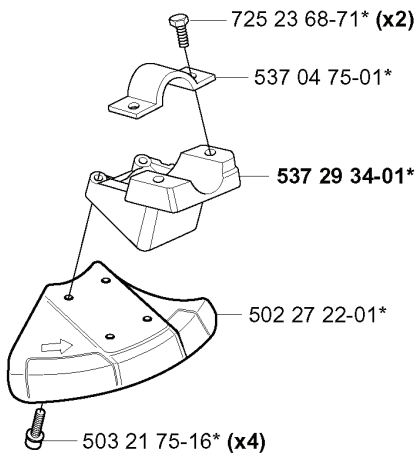

325 RDX, 20051800001-Current

SPARE PARTS LIST

T Accessories
 Zubehöre
 Accessoires
 Accesorios
 Tillbehör

*compl 537 29 95-01
 323R
 325Rx
 325RDx

*compl 537 18 96-01
 323C

*compl 537 07 67-01
 325Cx

*compl 503 93 42-02
 323R
 323RJ
 325Rx
 325RJx
 325RDx

*compl 503 97 71-01
 323L
 323LD
 325Lx
 325LDx

REF.	PART NO.	DESCRIPTION	REMARK	QTY.	KIT
537 29 95-01	537299501	SAW BLADE GUARD	323R 325RX 325RDX	1	
503 93 42-02	503934202	COMBINATION GUARD	323R 323RJ 325RX 325RJX 325RDX	1	
503 79 88-01	503798801	BLADE		1	
502 27 22-01	502272201	SAW BLADE GUARD		1	
537 29 34-01	537293401	ADAPTER		1	
537 04 75-01	537047501	CLAMP		1	
725 23 68-71	725236871	SCREW EHHM		2	
537 18 96-01	537189601	TRIMMER GUARD	323C	1	
537 07 67-01	537076701	TRIMMER GUARD	325CX	1	
503 97 71-01	503977101	TRIMMER GUARD ASSY	323L 323LD 325LX 325LDX	1	
503 21 07-16	503210716	SCREW IHSC T		1	
503 21 75-16	503217516	SCREW IHSC FT		1	
530 05 22-86	530052286	LINE		1	

C 325Cx
***compl 537 07 65-01**

537 29 48-02

503 79 56-01

REF.	PART NO.	DESCRIPTION	REMARK	QTY.	KIT
537 07 65-01	537076501	BEARING HOUSING		1	
725 23 70-51	725237051	SCREW		1	
537 07 62-01	537076201	BEARING HOUSING		1	
503 20 07-30	503200730	SCREW IHSCFM		1	
537 07 64-01	537076401	BLADE SHAFT		1	
503 25 05-01	503250501	BALL BEARING		2	
735 31 27-01	735312701	CIRCLIP		1	
537 11 46-01	537114601	WASHER		1	
537 11 47-01	537114701	NUT		1	
537 07 63-01	537076301	DRIVER		1	
537 29 48-02	537294802	LABEL		1	
503 79 56-01	503795601	LABEL		1	
537 23 75-01	537237501	CLUTCH DRUM ASSY		1	
735 31 12-00	735311200	CIRCLIP		1	
537 35 15-01	537351501	DRIVE SHAFT		1	
537 07 74-01	537077401	TUBE		1	
537 07 68-02	537076802	HANDLE		1	
537 04 25-01	537042501	ATTACHMENT PLATE		1	
503 22 26-01	503222601	NUT		1	
503 21 98-35	503219835	SCREW		1	