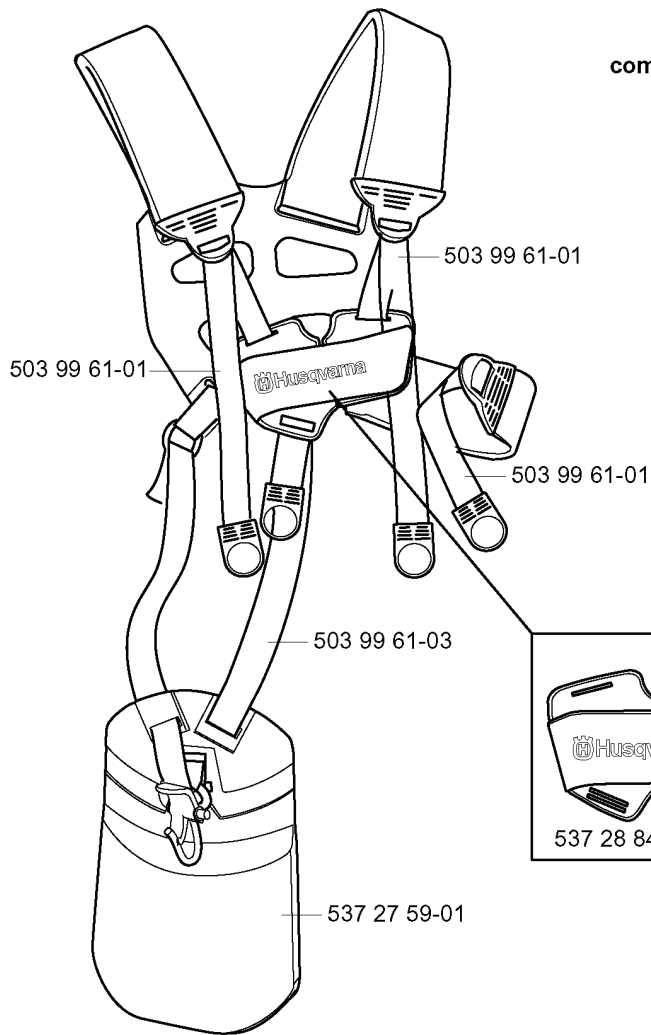

**compl 537 42 44-01

503 21 66-16**

537 17 39-01**

537 16 12-01* (Rx,RDx)

537 17 44-01* (Rx,RDx)

503 21 66-16* (x2)

503 20 07-35

REF.	PART NO.	DESCRIPTION	REMARK	QTY.	KIT
537 18 35-07	537183507	HANDLE ASSY		1	
537 18 36-01	537183601	SPRING	Does not fit with HANDLE HALF 537 16 02-09	1	
537 16 10-01	537161001	HUB	Does not fit with HANDLE HALF 537 16 02-09	1	
537 16 09-01	537160901	STEERING WHEEL	Does not fit with HANDLE HALF 537 16 02-09	1	
537 41 90-01	537419001	SWITCH		1	
537 16 07-01	537160701	THROTTLE LOCKOUT		1	
537 42 43-01	537424301	WIRING		1	
503 21 66-16	503216616	SCREW IHSCF		1	
537 42 44-01	537424401	WIRING ASSY		1	
503 22 10-13	503221013	HEXAGON NUT		1	
537 17 43-01	537174301	SPRING		1	
537 16 12-01	537161201	SCREW	Does not fit with HANDLE HALF 537 16 02-09	1	
537 16 06-01	537160601	THROTTLE LOCKOUT		1	
537 17 42-01	537174201	SPRING THROTTLE TRIG		1	
537 16 08-01	537160801	THROTTLE TRIGGER		1	
537 16 02-09	537160209	HANDLE HALF	Without hole for Steering wheel assy	1	
537 16 02-02	537160202	HANDLE HALF	Replaced by 537 18 35-07 HANDLE SYSTEM cpl	1	
537 16 02-03	537160203	HANDLE HALF	R	1	
537 17 39-01	537173901	THROTTLE CABLE ASSY		1	
537 16 03-01	537160301	HANDLE HALF	R	1	
537 16 03-02	537160302	HANDLE HALF	RX.RDX	1	
503 20 07-35	503200735	SCREW IHSCFM		1	
537 17 44-01	537174401	SPRING	Does not fit with HANDLE HALF 537 16 02-09	1	

T

Duo Balance

*compl 537 27 57-01

*compl 537 27 57-03 (USA)

compl 502 02 28-01

REF.	PART NO.	DESCRIPTION	REMARK	QTY.	KIT
537 27 57-01	537275701	HARNESS		1	
537 27 57-03	537275703	HARNESS	USA	1	
503 99 61-01	503996101	BAND		1	
537 27 59-01	537275901	HIP PAD		1	
537 17 54-01	537175401	HIP PAD		3	
537 28 84-01	537288401	BUCKLE		1	
537 28 83-01	537288301	BUCKLE		1	
503 99 61-03	503996103	BAND		1	
537 11 35-01	537113501	RETAINER		1	
735 31 09-20	735310920	E-CLIP		1	
502 02 29-02	502022902	HOOK		1	
502 02 38-01	502023801	SPRING		1	
502 02 30-02	502023002	LOCK		1	
502 02 28-01	502022801	HOOK		1	