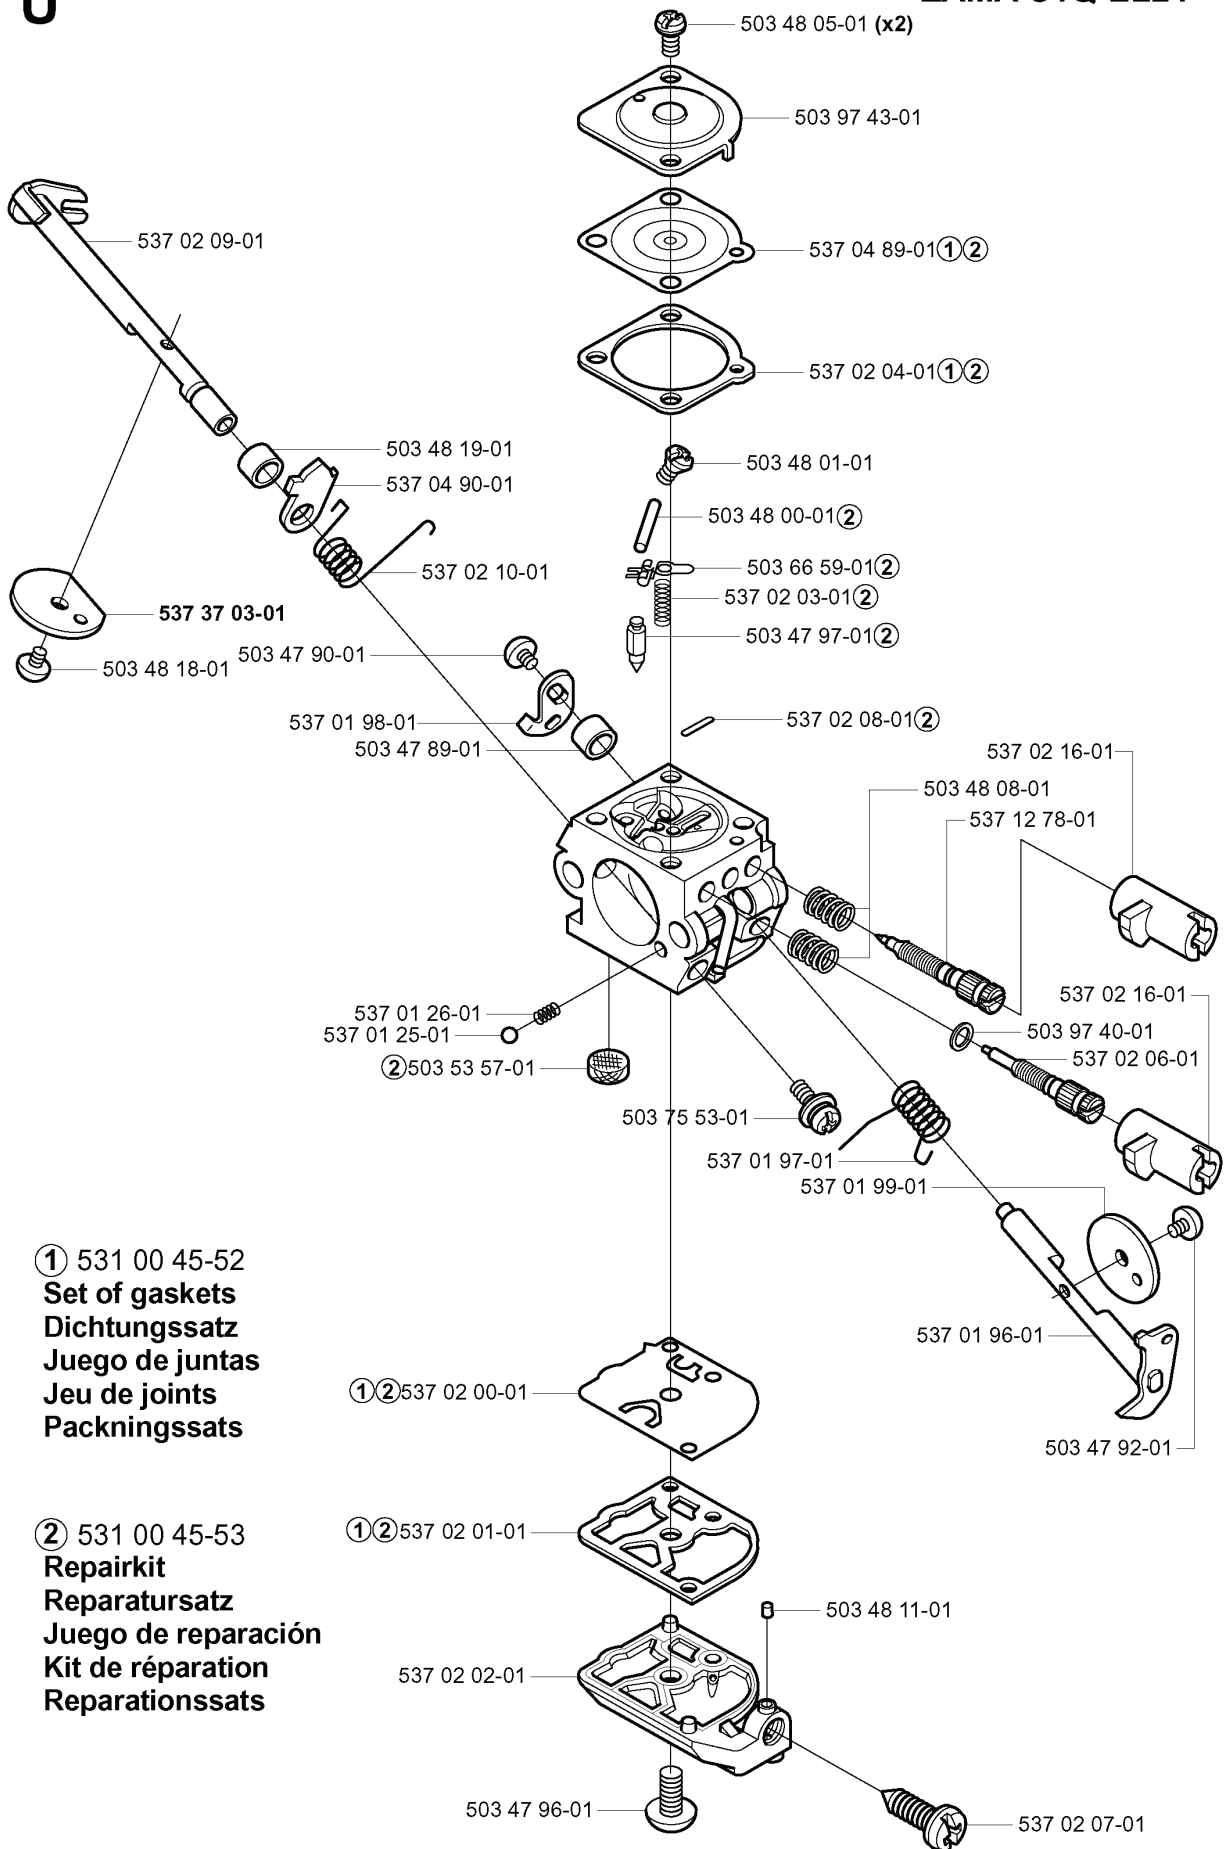

U *compl 503 28 34-01 ZAMA C1Q-EL24

ZAMA C1Q-EL24

① 531 00 45-52
Set of gaskets
Dichtungssatz
Juego de juntas
Jeu de joints
Packningssatz

② 531 00 45-53
Repairkit
Reparatursatz
Juego de reparación
Kit de réparation
Reparatssatz