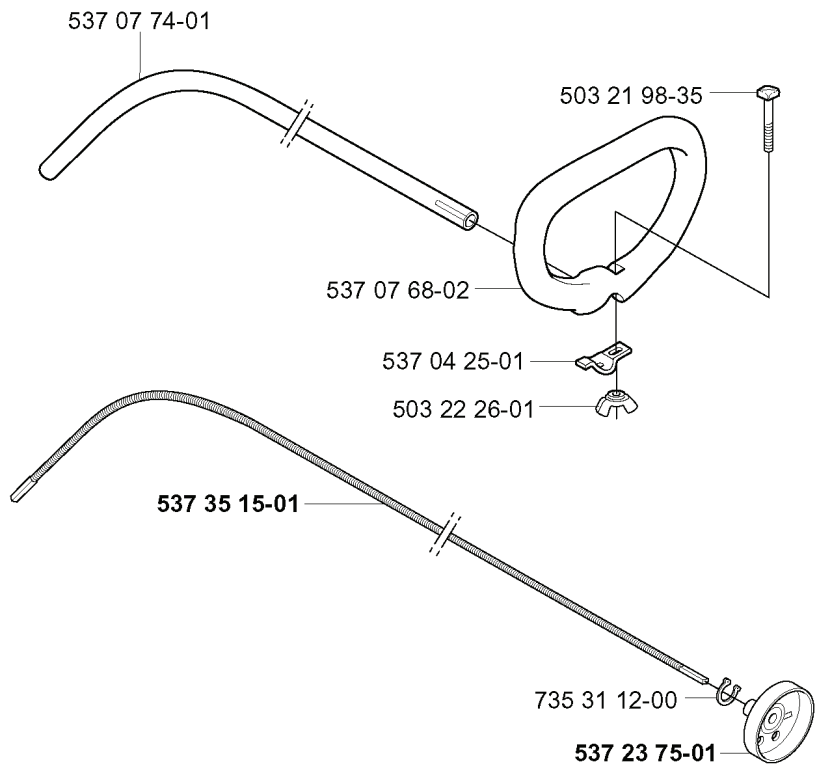

REF.	PART NO.	DESCRIPTION	REMARK	QTY.	KIT
531 00 92-48	531009248	FILTER OIL		1	
537 21 63-01	537216301	HARNESS		1	
537 21 63-02	537216302	HARNESS	USA	1	
503 73 40-01	503734001	FRONT PIECE		1	
503 73 41-02	503734102	BUCKLE		1	
502 02 28-02	502022802	WELT HOOK		1	
503 97 64-01	503976401	GREASE		1	
501 60 02-03	501600203	SCREWDRIVER		1	
502 28 59-01	502285901	STOP		1	
537 21 62-02	537216202	HARNESS	USA	1	
537 21 62-01	537216201	HARNESS		1	
503 21 83-16	503218316	SCREW		1	
501 78 33-01	501783301	SUSPENSION BAIL		1	
537 31 29-01	537312901	TRANSPORT GUARD	200-275 MM	1	
503 80 17-01	503801701	GREASE	323C, 325CX	1	
502 21 58-01	502215801	WRENCH		1	
502 11 46-02	502114602	SOCKET WRENCH		1	

C 325Cx
***compl 537 07 65-01**

537 29 48-02

503 79 56-01

REF.	PART NO.	DESCRIPTION	REMARK	QTY.	KIT
537 07 65-01	537076501	BEARING HOUSING		1	
725 23 70-51	725237051	SCREW		1	
537 07 62-01	537076201	BEARING HOUSING		1	
503 20 07-30	503200730	SCREW IHSCFM		1	
537 07 64-01	537076401	BLADE SHAFT		1	
503 25 05-01	503250501	BALL BEARING		2	
735 31 27-01	735312701	CIRCLIP		1	
537 11 46-01	537114601	WASHER		1	
537 11 47-01	537114701	NUT		1	
537 07 63-01	537076301	DRIVER		1	
537 29 48-02	537294802	LABEL		1	
503 79 56-01	503795601	LABEL		1	
537 23 75-01	537237501	CLUTCH DRUM ASSY		1	
735 31 12-00	735311200	CIRCLIP		1	
537 35 15-01	537351501	DRIVE SHAFT		1	
537 07 74-01	537077401	TUBE		1	
537 07 68-02	537076802	HANDLE		1	
537 04 25-01	537042501	ATTACHMENT PLATE		1	
503 22 26-01	503222601	NUT		1	
503 21 98-35	503219835	SCREW		1	