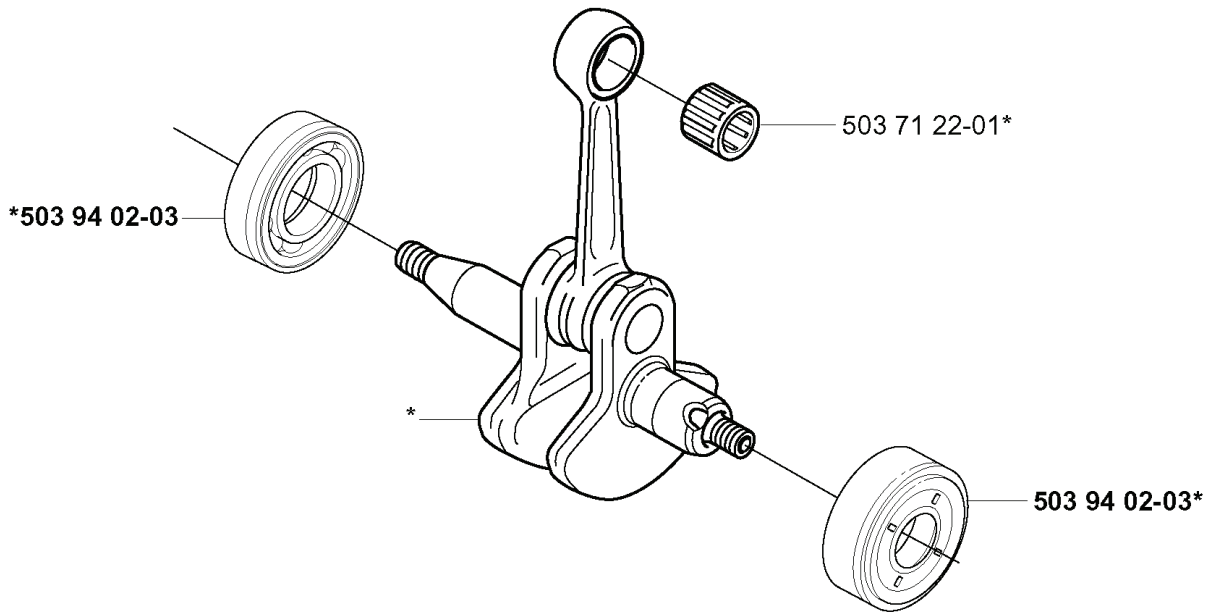

S

*compl 503 85 24-75