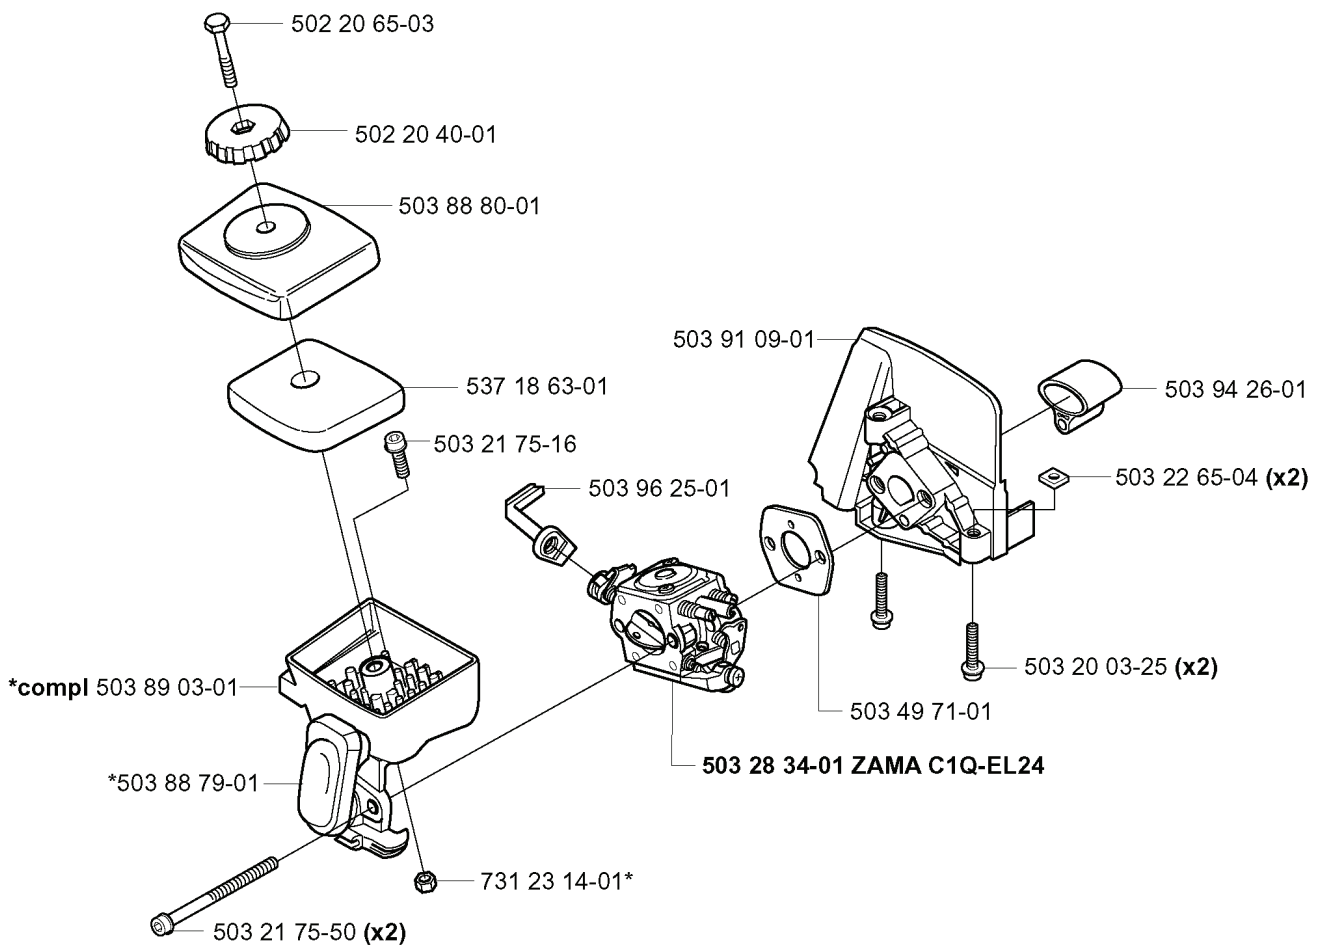

C 325Cx
***compl 537 07 65-01**

537 29 48-02

503 79 56-01

REF.	PART NO.	DESCRIPTION	REMARK	QTY.	KIT
537 07 65-01	537076501	BEARING HOUSING		1	
725 23 70-51	725237051	SCREW		1	
537 07 62-01	537076201	BEARING HOUSING		1	
503 20 07-30	503200730	SCREW IHSCFM		1	
537 07 64-01	537076401	BLADE SHAFT		1	
503 25 05-01	503250501	BALL BEARING		2	
735 31 27-01	735312701	CIRCLIP		1	
537 11 46-01	537114601	WASHER		1	
537 11 47-01	537114701	NUT		1	
537 07 63-01	537076301	DRIVER		1	
537 29 48-02	537294802	LABEL		1	
503 79 56-01	503795601	LABEL		1	
537 23 75-01	537237501	CLUTCH DRUM ASSY		1	
735 31 12-00	735311200	CIRCLIP		1	
537 35 15-01	537351501	DRIVE SHAFT		1	
537 07 74-01	537077401	TUBE		1	
537 07 68-02	537076802	HANDLE		1	
537 04 25-01	537042501	ATTACHMENT PLATE		1	
503 22 26-01	503222601	NUT		1	
503 21 98-35	503219835	SCREW		1	

K

REF.	PART NO.	DESCRIPTION	REMARK	QTY.	KIT
503 89 03-01	503890301	FILTER HOLDER		1	
503 88 79-01	503887901	HUB CAP		1	
503 21 75-50	503217550	SCREW IHSCFT		2	
731 23 14-01	731231401	HEXAGON NUT		1	
502 20 65-03	502206503	SCREW EHHM		1	
502 20 40-01	502204001	KNOB		1	
503 88 80-01	503888001	FILTER COVER		1	
537 18 63-01	537186301	AIR FILTER		1	
503 21 75-16	503217516	SCREW IHSCFT		1	
503 96 25-01	503962501	CHOKE CONTROL		1	
503 28 34-01	503283401	CARBURETTOR	ZAMA C1Q-EL24	1	
503 49 71-01	503497101	GASKET		1	
503 91 09-01	503910901	INSULATION WALL		1	
503 20 03-25	503200325	SCREW IHSCFM		2	
503 22 65-04	503226504	SQUARE NUT		2	
503 94 26-01	503942601	INLET PIPE		1	