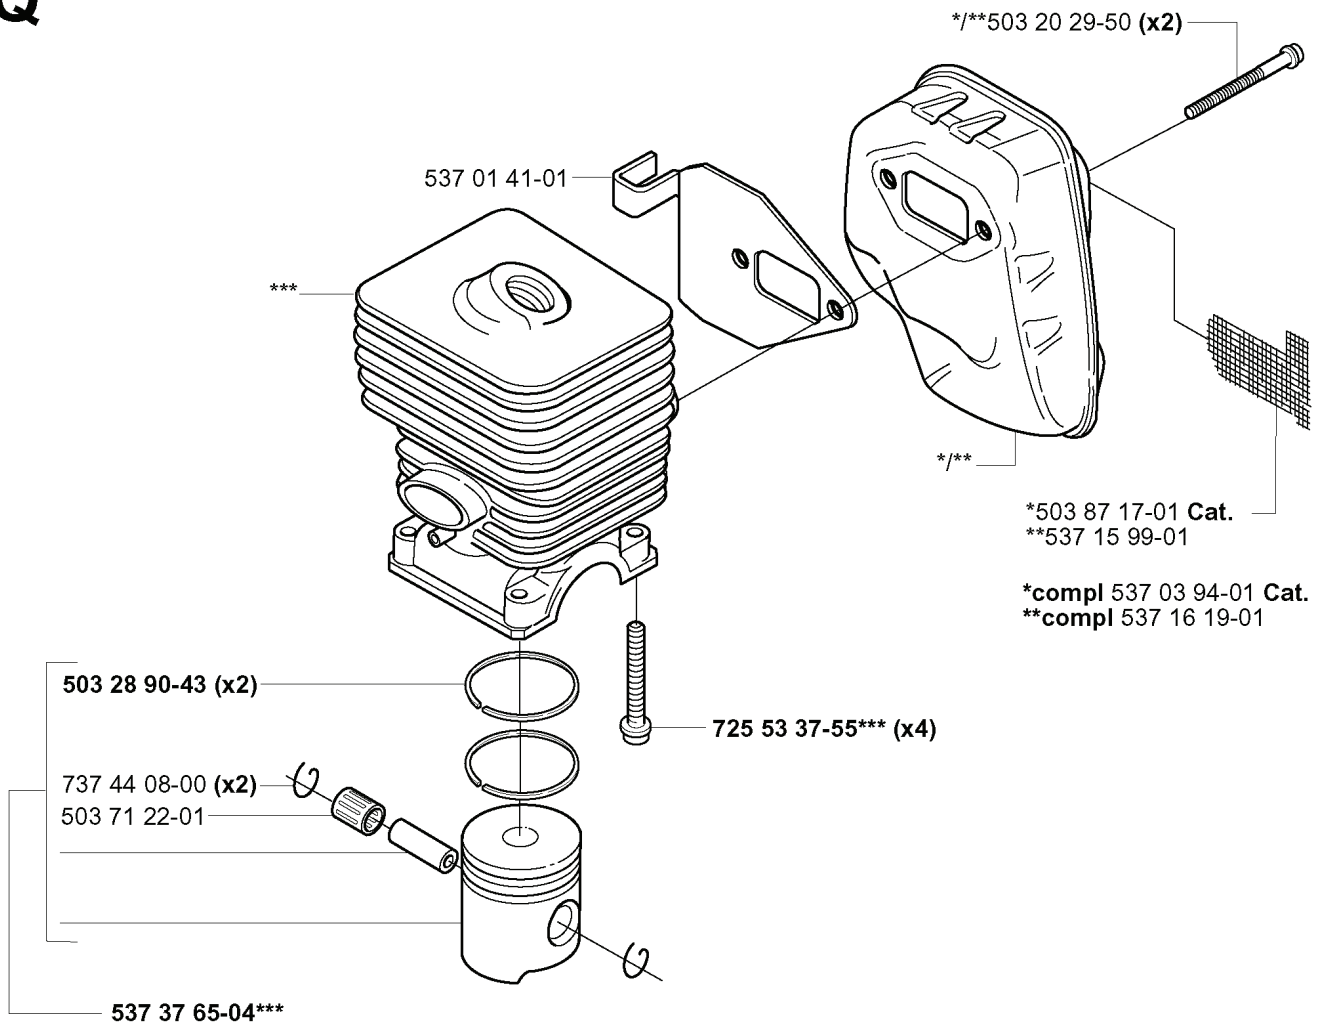

Q ***compl 537 03 20-08