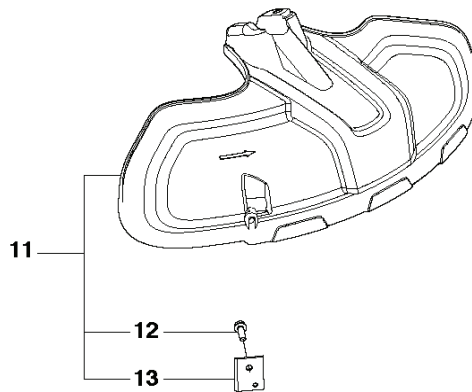

524L, 525L, LS, LST, LK, RJX, RJD, RS, RX, RXT, RK