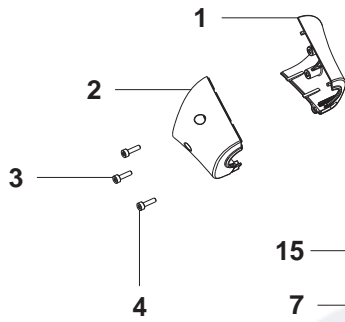

A

BC2126

Pos.	Part No.	Description	Qty.	Notes
1	545 03 64-02	Nose Cone	1	Left Hand
2	545 03 65-02	Nose Cone	1	Right Hand
3	530 01 64-48	Screw	2	
4	530 01 64-49	Screw	1	
5	537 17 28-10	Handle - Assist	1	New part
6	503 20 02-45	Bolt	1	New part
7	545 05 66-01	Clamp - Harness	1	Lower
8	530 01 59-40	Screw	2	
9	545 06 71-02	Assy - Throttle Housing	1	Incl.18,19,20,21,22, 23,24,25,26,27,28, 29
10	502 19 95-03	Handlebar	1	
11	731 23 14-01	Nut	1	New part
12	537 17 29-03	Cover - Assist Handle	1	New part
13	502 21 12-01	Clip - Handlebar	1	Upper
14	545 11 33-01	Clamp - Harness	1	New part
15	545 08 10-11	Kit - Driveshaft	1	
16	530 01 58-14	Screw	4	
17	530 05 85-63	Clamp - Bracket	2	
18	545 05 85-02	Clamp - 1" Handlebar	1	
19	537 41 90-01	Kit - Switch	1	
20	537 16 07-02	Lockout - Starter Throttle	1	
21	537 17 43-01	Spring - Lockout	1	
22	503 22 10-13	Nut	1	
23	537 16 06-05	Lockout - Throttle	1	Left Hand
24	537 16 02-04	Housing - Throttle	1	New part
25	545 05 62-01	Assy - Cable Wire	1	
26	537 17 42-01	Spring - Trigger	1	
27	537 16 08-02	Trigger - Throttle	1	
28	503 21 66-18	Screw	2	
29	503 20 07-35	Screw	1	Right Hand
30	537 16 03-04	Housing - Throttle	1	New part
31	545 00 75-07	Flexshaft	1	With out warning
32	544 84 58-02	Harness	1	New part Incl.33,34
33	545 08 17-03	Kit - Shield	1	
34	530 05 22-86	Limiter - Line	1	
35	530 01 58-14	Screw	2	
36	503 89 01-01	Cup - Support	1	
37	537 28 56-01	Support - Flange	1	
38	503 85 63-01	Locknut - Blade	1	
39	530 01 60-14	Screw	1	
40	530 01 63-01	Screw	1	
41	537 23 49-01	Assy - Dustcup	1	New part
42	530 01 57-71	Screw	1	
43	530 05 75-54	Bracket - Shield	1	
44	530 09 62-95	Assy - Gearbox	1	