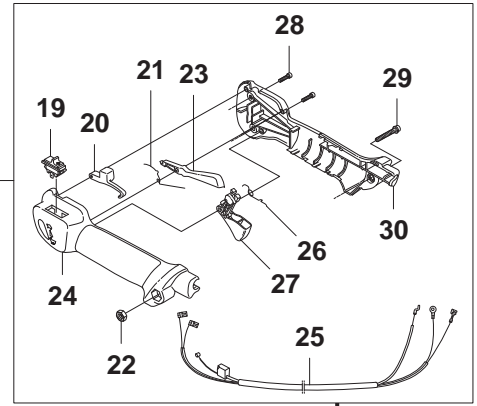

A

BC2126

Pos.	Part No.	Description	Qty.	Notes
1	545 03 64-02	Nose Cone	1	Left Hand
2	545 03 65-02	Nose Cone	1	Right Hand
3	530 01 64-48	Screw	2	
4	530 01 64-49	Screw	1	
5	537 17 28-10	Handle - Assist	1	New part
6	503 20 02-45	Bolt	1	New part
7	545 05 66-01	Clamp - Harness	1	Lower
8	530 01 59-40	Screw	2	
9	545 06 71-02	Assy - Throttle Housing	1	Incl.18,19,20,21,22, 23,24,25,26,27,28, 29
10	502 19 95-03	Handlebar	1	
11	731 23 14-01	Nut	1	New part
12	537 17 29-03	Cover - Assist Handle	1	New part
13	502 21 12-01	Clip - Handlebar	1	Upper
14	545 11 33-01	Clamp - Harness	1	New part
15	545 08 10-11	Kit - Driveshaft	1	
16	530 01 58-14	Screw	4	
17	530 05 85-63	Clamp - Bracket	2	
18	545 05 85-02	Clamp - 1" Handlebar	1	
19	537 41 90-01	Kit - Switch	1	
20	537 16 07-02	Lockout - Starter Throttle	1	
21	537 17 43-01	Spring - Lockout	1	
22	503 22 10-13	Nut	1	
23	537 16 06-05	Lockout - Throttle	1	Left Hand
24	537 16 02-04	Housing - Throttle	1	New part
25	545 05 62-01	Assy - Cable Wire	1	
26	537 17 42-01	Spring - Trigger	1	
27	537 16 08-02	Trigger - Throttle	1	
28	503 21 66-18	Screw	2	
29	503 20 07-35	Screw	1	Right Hand
30	537 16 03-04	Housing - Throttle	1	New part
31	545 00 75-07	Flexshaft	1	With out warning
32	544 84 58-02	Harness	1	New part Incl.33,34
33	545 08 17-03	Kit - Shield	1	
34	530 05 22-86	Limiter - Line	1	
35	530 01 58-14	Screw	2	
36	503 89 01-01	Cup - Support	1	
37	537 28 56-01	Support - Flange	1	
38	503 85 63-01	Locknut - Blade	1	
39	530 01 60-14	Screw	1	
40	530 01 63-01	Screw	1	
41	537 23 49-01	Assy - Dustcup	1	New part
42	530 01 57-71	Screw	1	
43	530 05 75-54	Bracket - Shield	1	
44	530 09 62-95	Assy - Gearbox	1	