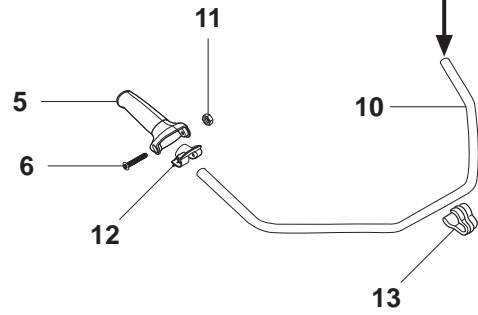

A

BC2126

Pos.	Part No.	Description	Qty.	Notes
1	545 03 64-02	Nose Cone	1	Left Hand
2	545 03 65-02	Nose Cone	1	Right Hand
3	530 01 64-48	Screw	2	
4	530 01 64-49	Screw	1	
5	537 17 28-10	Handle - Assist	1	New part
6	503 20 02-45	Bolt	1	New part
7	545 05 66-01	Clamp - Harness	1	Lower
8	530 01 59-40	Screw	2	
9	545 06 71-02	Assy - Throttle Housing	1	Incl.18,19,20,21,22, 23,24,25,26,27,28, 29
10	502 19 95-03	Handlebar	1	
11	731 23 14-01	Nut	1	New part
12	537 17 29-03	Cover - Assist Handle	1	New part
13	502 21 12-01	Clip - Handlebar	1	Upper
14	545 11 33-01	Clamp - Harness	1	New part
15	545 08 10-11	Kit - Driveshaft	1	
16	530 01 58-14	Screw	4	
17	530 05 85-63	Clamp - Bracket	2	
18	545 05 85-02	Clamp - 1" Handlebar	1	
19	537 41 90-01	Kit - Switch	1	
20	537 16 07-02	Lockout - Starter Throttle	1	
21	537 17 43-01	Spring - Lockout	1	
22	503 22 10-13	Nut	1	
23	537 16 06-05	Lockout - Throttle	1	Left Hand
24	537 16 02-04	Housing - Throttle	1	New part
25	545 05 62-01	Assy - Cable Wire	1	
26	537 17 42-01	Spring - Trigger	1	
27	537 16 08-02	Trigger - Throttle	1	
28	503 21 66-18	Screw	2	
29	503 20 07-35	Screw	1	Right Hand
30	537 16 03-04	Housing - Throttle	1	New part
31	545 00 75-07	Flexshaft	1	With out warning
32	544 84 58-02	Harness	1	New part Incl.33,34
33	545 08 17-03	Kit - Shield	1	
34	530 05 22-86	Limiter - Line	1	
35	530 01 58-14	Screw	2	
36	503 89 01-01	Cup - Support	1	
37	537 28 56-01	Support - Flange	1	
38	503 85 63-01	Locknut - Blade	1	
39	530 01 60-14	Screw	1	
40	530 01 63-01	Screw	1	
41	537 23 49-01	Assy - Dustcup	1	New part
42	530 01 57-71	Screw	1	
43	530 05 75-54	Bracket - Shield	1	
44	530 09 62-95	Assy - Gearbox	1	