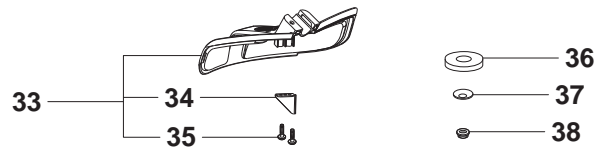

A

BC2126

Pos.	Part No.	Description	Qty.	Notes
1	545 03 64-02	Nose Cone	1	Left Hand
2	545 03 65-02	Nose Cone	1	Right Hand
3	530 01 64-48	Screw	2	
4	530 01 64-49	Screw	1	
5	537 17 28-10	Handle - Assist	1	New part
6	503 20 02-45	Bolt	1	New part
7	545 05 66-01	Clamp - Harness	1	Lower
8	530 01 59-40	Screw	2	
9	545 06 71-02	Assy - Throttle Housing	1	Incl.18,19,20,21,22, 23,24,25,26,27,28, 29
10	502 19 95-03	Handlebar	1	
11	731 23 14-01	Nut	1	New part
12	537 17 29-03	Cover - Assist Handle	1	New part
13	502 21 12-01	Clip - Handlebar	1	Upper
14	545 11 33-01	Clamp - Harness	1	New part
15	545 08 10-11	Kit - Driveshaft	1	
16	530 01 58-14	Screw	4	
17	530 05 85-63	Clamp - Bracket	2	
18	545 05 85-02	Clamp - 1" Handlebar	1	
19	537 41 90-01	Kit - Switch	1	
20	537 16 07-02	Lockout - Starter Throttle	1	
21	537 17 43-01	Spring - Lockout	1	
22	503 22 10-13	Nut	1	
23	537 16 06-05	Lockout - Throttle	1	Left Hand
24	537 16 02-04	Housing - Throttle	1	New part
25	545 05 62-01	Assy - Cable Wire	1	
26	537 17 42-01	Spring - Trigger	1	
27	537 16 08-02	Trigger - Throttle	1	
28	503 21 66-18	Screw	2	
29	503 20 07-35	Screw	1	Right Hand
30	537 16 03-04	Housing - Throttle	1	New part
31	545 00 75-07	Flexshaft	1	With out warning
32	544 84 58-02	Harness	1	New part Incl.33,34
33	545 08 17-03	Kit - Shield	1	
34	530 05 22-86	Limiter - Line	1	
35	530 01 58-14	Screw	2	
36	503 89 01-01	Cup - Support	1	
37	537 28 56-01	Support - Flange	1	
38	503 85 63-01	Locknut - Blade	1	
39	530 01 60-14	Screw	1	
40	530 01 63-01	Screw	1	
41	537 23 49-01	Assy - Dustcup	1	New part
42	530 01 57-71	Screw	1	
43	530 05 75-54	Bracket - Shield	1	
44	530 09 62-95	Assy - Gearbox	1	