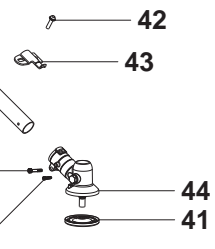

A

BC2126

Pos.	Part No.	Description	Qty.	Notes
1	545 03 64-02	Nose Cone	1	Left Hand
2	545 03 65-02	Nose Cone	1	Right Hand
3	530 01 64-48	Screw	2	
4	530 01 64-49	Screw	1	
5	537 17 28-10	Handle - Assist	1	New part
6	503 20 02-45	Bolt	1	New part
7	545 05 66-01	Clamp - Harness	1	Lower
8	530 01 59-40	Screw	2	
9	545 06 71-02	Assy - Throttle Housing	1	Incl.18,19,20,21,22, 23,24,25,26,27,28, 29
10	502 19 95-03	Handlebar	1	
11	731 23 14-01	Nut	1	New part
12	537 17 29-03	Cover - Assist Handle	1	New part
13	502 21 12-01	Clip - Handlebar	1	Upper
14	545 11 33-01	Clamp - Harness	1	New part
15	545 08 10-11	Kit - Driveshaft	1	
16	530 01 58-14	Screw	4	
17	530 05 85-63	Clamp - Bracket	2	
18	545 05 85-02	Clamp - 1" Handlebar	1	
19	537 41 90-01	Kit - Switch	1	
20	537 16 07-02	Lockout - Starter Throttle	1	
21	537 17 43-01	Spring - Lockout	1	
22	503 22 10-13	Nut	1	
23	537 16 06-05	Lockout - Throttle	1	Left Hand
24	537 16 02-04	Housing - Throttle	1	New part
25	545 05 62-01	Assy - Cable Wire	1	
26	537 17 42-01	Spring - Trigger	1	
27	537 16 08-02	Trigger - Throttle	1	
28	503 21 66-18	Screw	2	
29	503 20 07-35	Screw	1	Right Hand
30	537 16 03-04	Housing - Throttle	1	New part
31	545 00 75-07	Flexshaft	1	With out warning
32	544 84 58-02	Harness	1	New part Incl.33,34
33	545 08 17-03	Kit - Shield	1	
34	530 05 22-86	Limiter - Line	1	
35	530 01 58-14	Screw	2	
36	503 89 01-01	Cup - Support	1	
37	537 28 56-01	Support - Flange	1	
38	503 85 63-01	Locknut - Blade	1	
39	530 01 60-14	Screw	1	
40	530 01 63-01	Screw	1	
41	537 23 49-01	Assy - Dustcup	1	New part
42	530 01 57-71	Screw	1	
43	530 05 75-54	Bracket - Shield	1	
44	530 09 62-95	Assy - Gearbox	1	