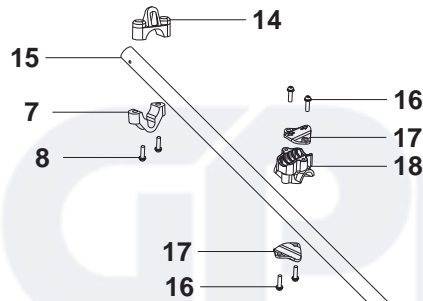

A

BC2126

Pos.	Part No.	Description	Qty.	Notes
1	545 03 64-02	Nose Cone	1	Left Hand
2	545 03 65-02	Nose Cone	1	Right Hand
3	530 01 64-48	Screw	2	
4	530 01 64-49	Screw	1	
5	537 17 28-10	Handle - Assist	1	New part
6	503 20 02-45	Bolt	1	New part
7	545 05 66-01	Clamp - Harness	1	Lower
8	530 01 59-40	Screw	2	
9	545 06 71-02	Assy - Throttle Housing	1	Incl.18,19,20,21,22, 23,24,25,26,27,28, 29
10	502 19 95-03	Handlebar	1	
11	731 23 14-01	Nut	1	New part
12	537 17 29-03	Cover - Assist Handle	1	New part
13	502 21 12-01	Clip - Handlebar	1	Upper
14	545 11 33-01	Clamp - Harness	1	New part
15	545 08 10-11	Kit - Driveshaft	1	
16	530 01 58-14	Screw	4	
17	530 05 85-63	Clamp - Bracket	2	
18	545 05 85-02	Clamp - 1" Handlebar	1	
19	537 41 90-01	Kit - Switch	1	
20	537 16 07-02	Lockout - Starter Throttle	1	
21	537 17 43-01	Spring - Lockout	1	
22	503 22 10-13	Nut	1	
23	537 16 06-05	Lockout - Throttle	1	Left Hand
24	537 16 02-04	Housing - Throttle	1	New part
25	545 05 62-01	Assy - Cable Wire	1	
26	537 17 42-01	Spring - Trigger	1	
27	537 16 08-02	Trigger - Throttle	1	
28	503 21 66-18	Screw	2	
29	503 20 07-35	Screw	1	Right Hand
30	537 16 03-04	Housing - Throttle	1	New part
31	545 00 75-07	Flexshaft	1	With out warning
32	544 84 58-02	Harness	1	New part Incl.33,34
33	545 08 17-03	Kit - Shield	1	
34	530 05 22-86	Limiter - Line	1	
35	530 01 58-14	Screw	2	
36	503 89 01-01	Cup - Support	1	
37	537 28 56-01	Support - Flange	1	
38	503 85 63-01	Locknut - Blade	1	
39	530 01 60-14	Screw	1	
40	530 01 63-01	Screw	1	
41	537 23 49-01	Assy - Dustcup	1	New part
42	530 01 57-71	Screw	1	
43	530 05 75-54	Bracket - Shield	1	
44	530 09 62-95	Assy - Gearbox	1	