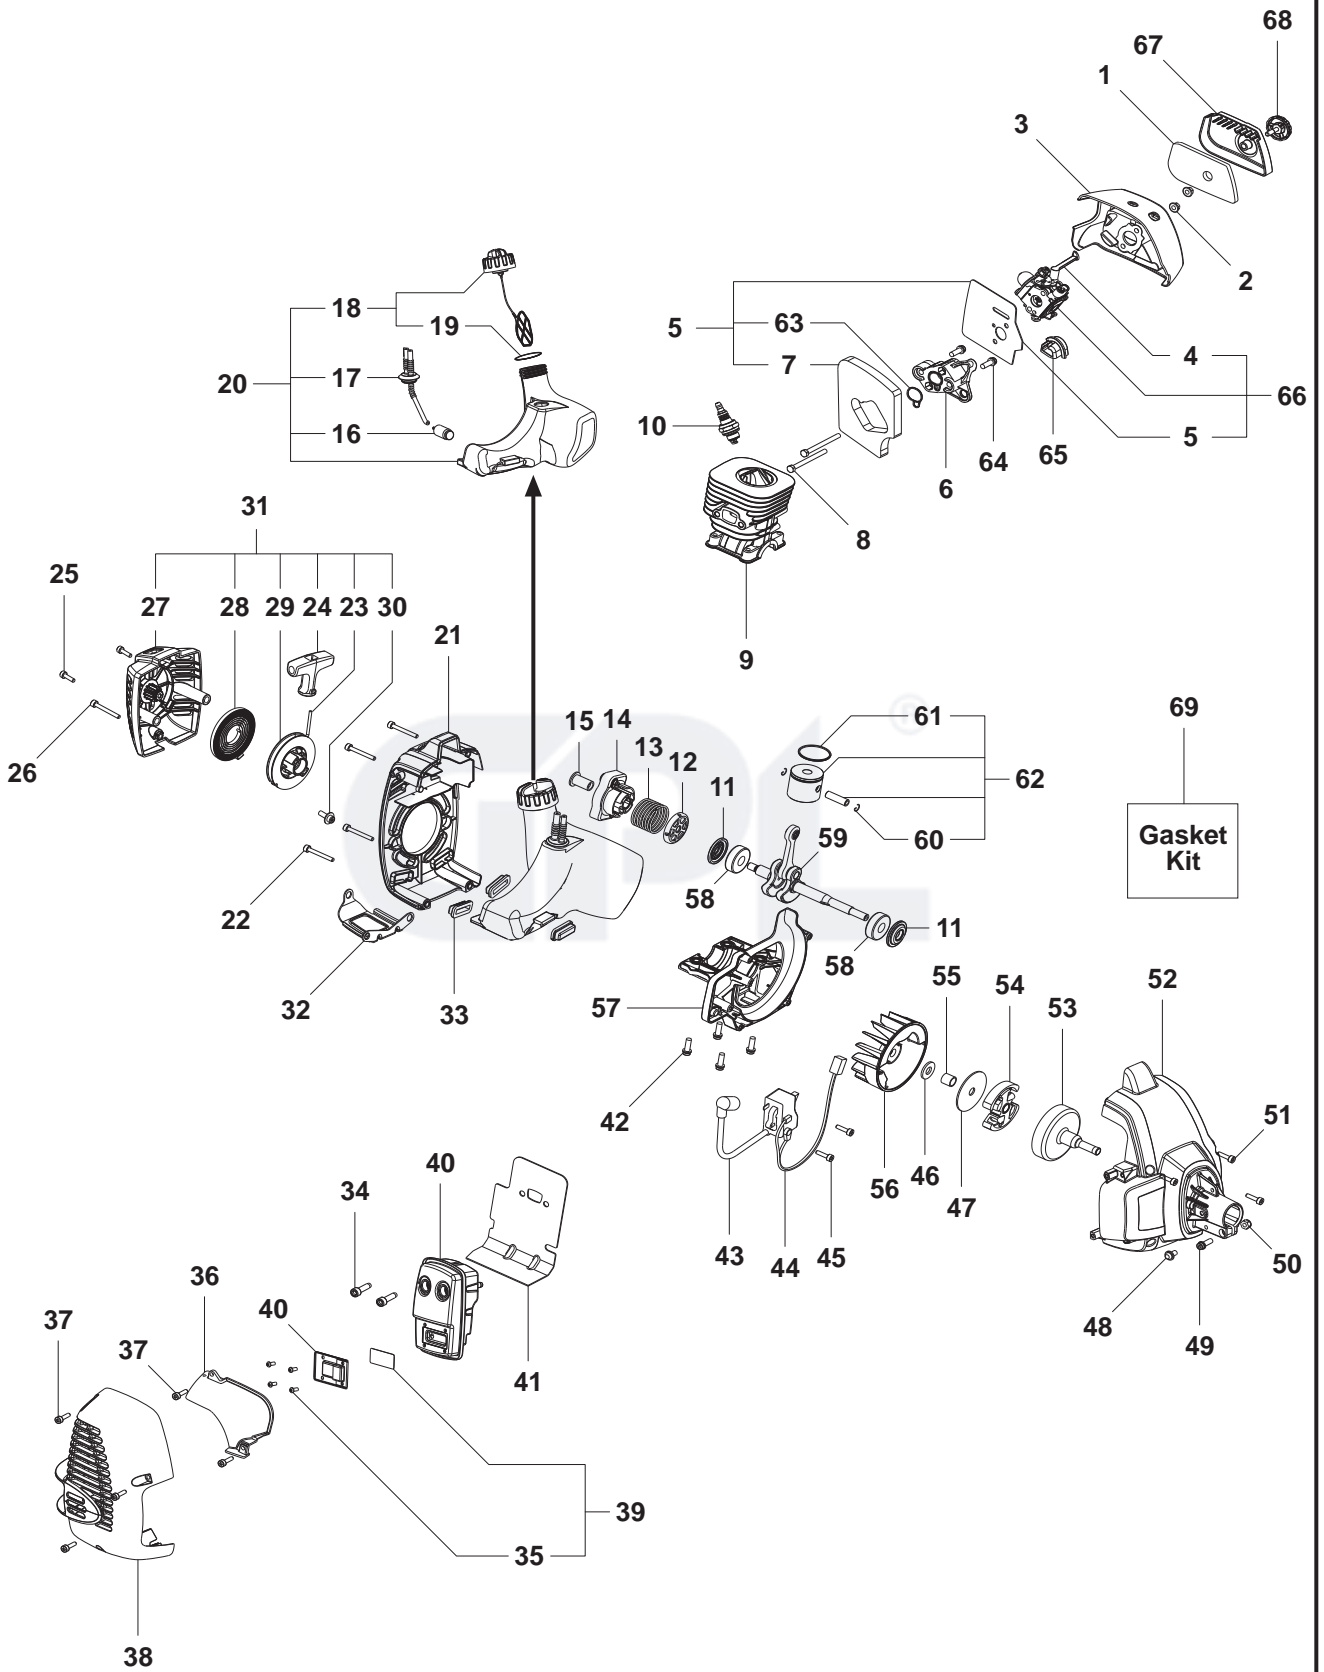

A

BC2126

Pos.	Part No.	Description	Qty.	Notes
1	545 03 64-02	Nose Cone	1	Left Hand
2	545 03 65-02	Nose Cone	1	Right Hand
3	530 01 64-48	Screw	2	
4	530 01 64-49	Screw	1	
5	537 17 28-10	Handle - Assist	1	New part
6	503 20 02-45	Bolt	1	New part
7	545 05 66-01	Clamp - Harness	1	Lower
8	530 01 59-40	Screw	2	
9	545 06 71-02	Assy - Throttle Housing	1	Incl.18,19,20,21,22, 23,24,25,26,27,28, 29
10	502 19 95-03	Handlebar	1	
11	731 23 14-01	Nut	1	New part
12	537 17 29-03	Cover - Assist Handle	1	New part
13	502 21 12-01	Clip - Handlebar	1	Upper
14	545 11 33-01	Clamp - Harness	1	New part
15	545 08 10-11	Kit - Driveshaft	1	
16	530 01 58-14	Screw	4	
17	530 05 85-63	Clamp - Bracket	2	
18	545 05 85-02	Clamp - 1" Handlebar	1	
19	537 41 90-01	Kit - Switch	1	
20	537 16 07-02	Lockout - Starter Throttle	1	
21	537 17 43-01	Spring - Lockout	1	
22	503 22 10-13	Nut	1	
23	537 16 06-05	Lockout - Throttle	1	Left Hand
24	537 16 02-04	Housing - Throttle	1	New part
25	545 05 62-01	Assy - Cable Wire	1	
26	537 17 42-01	Spring - Trigger	1	
27	537 16 08-02	Trigger - Throttle	1	
28	503 21 66-18	Screw	2	
29	503 20 07-35	Screw	1	Right Hand
30	537 16 03-04	Housing - Throttle	1	New part
31	545 00 75-07	Flexshaft	1	With out warning
32	544 84 58-02	Harness	1	New part Incl.33,34
33	545 08 17-03	Kit - Shield	1	
34	530 05 22-86	Limiter - Line	1	
35	530 01 58-14	Screw	2	
36	503 89 01-01	Cup - Support	1	
37	537 28 56-01	Support - Flange	1	
38	503 85 63-01	Locknut - Blade	1	
39	530 01 60-14	Screw	1	
40	530 01 63-01	Screw	1	
41	537 23 49-01	Assy - Dustcup	1	New part
42	530 01 57-71	Screw	1	
43	530 05 75-54	Bracket - Shield	1	
44	530 09 62-95	Assy - Gearbox	1	