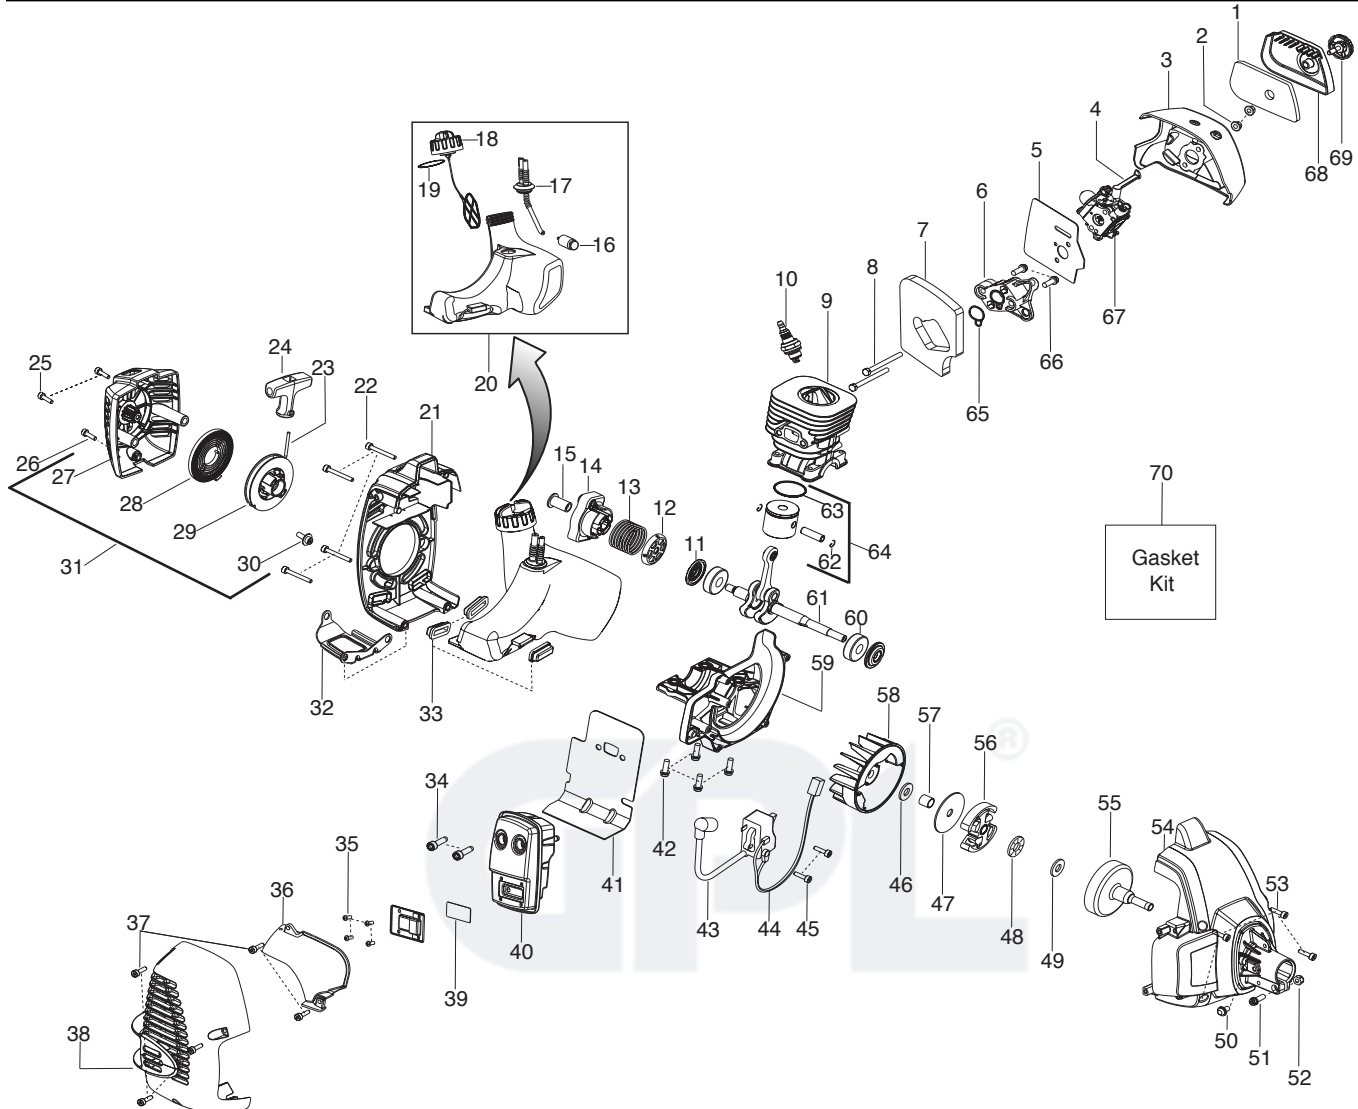

BC2126

Spare parts
Ersatzteile
Pièces détachées
Reserve onderdelen
Repuestos
Reservdelar

GPL®

Ref.	Part No.	Description	Ref.	Part No.	Description	Ref.	Part No.	Description
1.	545036402	Nose Cone - LH	23.	537160602	Lockout - Throttle			
2.	545036502	Nose Cone - RH	24.	537160205	Housing - Throttle -LH			
3.	530016448	Screw	25.	545125801	Assy - Cable Wire			
4.	530016449	Screw	26.	537174201	Spring - Trigger			
5.	537172810	Handle-Assist	27.	537160802	Trigger - Throttle			
6.	503200245	Screw	28.	503216618	Screw			
7.	545056601	Clamp-Harness (lower)	29.	503200735	Screw			
8.	530015940	Screw	30.	537160304	Housing-Throttle - RH			
9.	545067102	Assy-Throttle Housing (Incl. 19,20,21,22,23, 24,25,26,27,28,29,30)	31.	★★★★★	Flexshaft			
10.	502199503	Handlebar	32.	544845802	Harness			
11.	731231401	Nut	33.	545081703	Kit-Shield (Incl. 34,35,43)			
12.	537172903	Cover-Assist Handle	34.	530052286	Limiter - Line			
13.	502211201	Clip-Handlebar	35.	530015814	Screw			
14.	545113301	Clamp-Harness (upper)	37.	503890101	Cup-Support			
15. ✓	545008023	Kit-Driveshaft (Incl. 40,41,44,46)	38.	537285601	Support - Flange			
16.	530015814	Screw	39.	503856301	Locknut - Blade			
17.	530058563	Clamp - Bracket	40.	530016014	Screw			
18.	545058502	Clamp 1" Handlebar	41.	545003902	Screw			
19.	537419001	Switch-Stop	42.	537234901	Disc-Driver			
20.	537160702	Lockout-Starter Throttle	43.	530015771	Screw			
21.	537174301	Spring - Lockout	44.	530057554	Bracket - Shield			
22.	503221013	Nut	45.	502285901	Pin - Locking			
			46.	530096295	Assy - Gearbox			
						✓	545005915	Decal-Warning

✓ = New Part Number For This IPL

★ = Refer to the Service Reference Indicated for more information.(Located at the END of the IPL)

NOTE : Illustration may differ from actual model due to design changes.