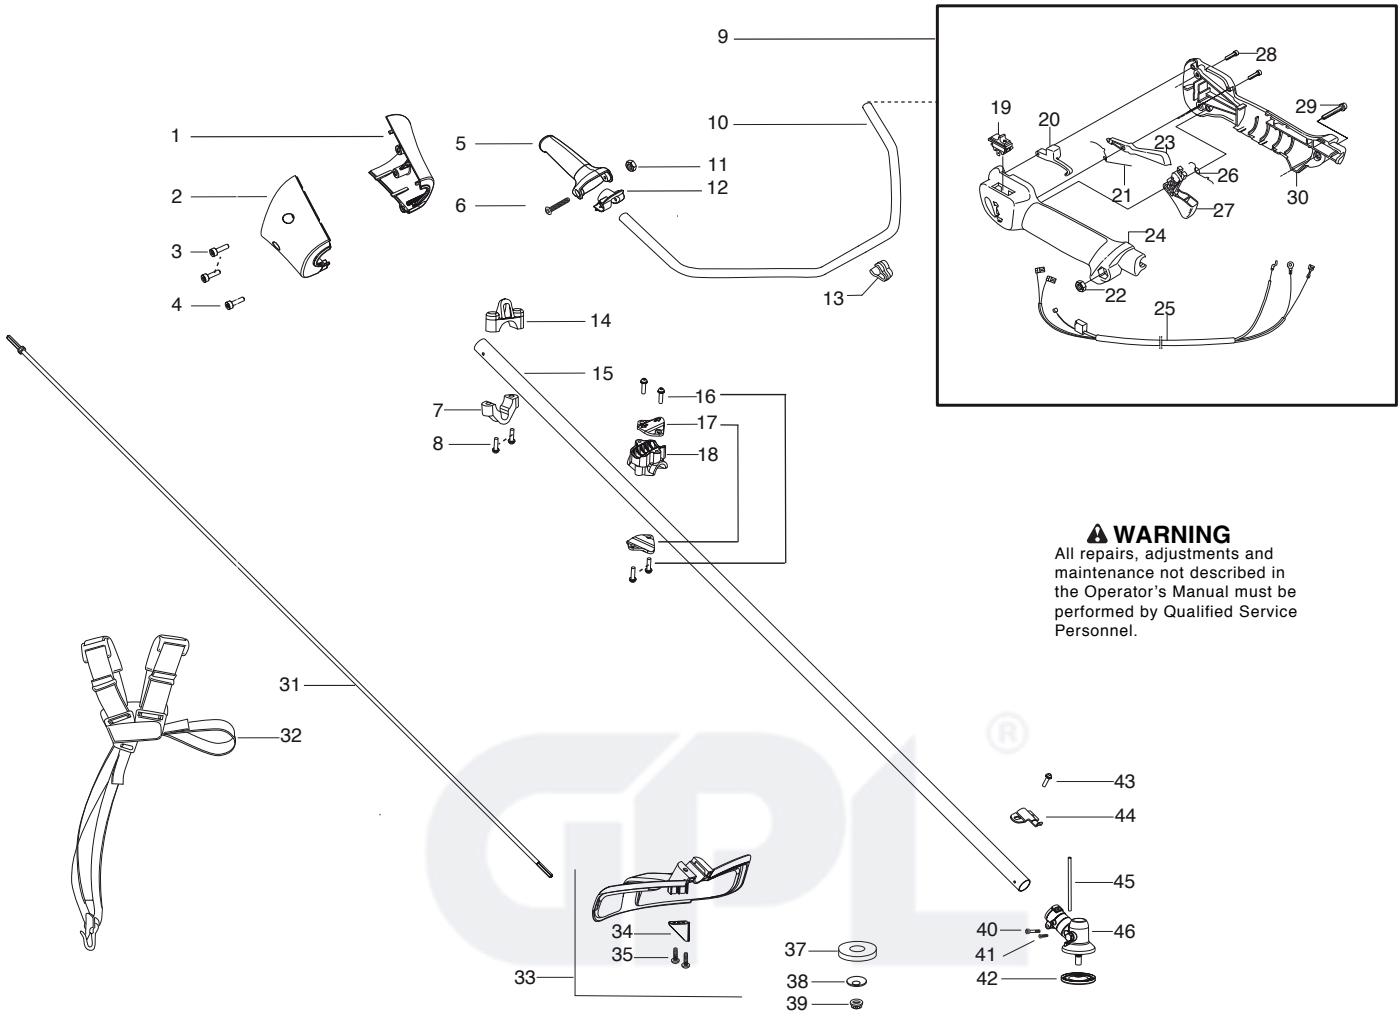

BC2126

Spare parts
Ersatzteile
Pièces détachées
Reserve onderdelen
Repuestos
Reservdelar

GPL®

Ref.	Part No.	Description	Ref.	Part No.	Description	Ref.	Part No.	Description
1.	545036402	Nose Cone - LH	23.	537160602	Lockout - Throttle			
2.	545036502	Nose Cone - RH	24.	537160205	Housing - Throttle -LH			
3.	530016448	Screw	25.	545125801	Assy - Cable Wire			
4.	530016449	Screw	26.	537174201	Spring - Trigger			
5.	537172810	Handle-Assist	27.	537160802	Trigger - Throttle			
6.	503200245	Screw	28.	503216618	Screw			
7.	545056601	Clamp-Harness (lower)	29.	503200735	Screw			
8.	530015940	Screw	30.	537160304	Housing-Throttle - RH			
9.	545067102	Assy-Throttle Housing (Incl. 19,20,21,22,23, 24,25,26,27,28,29,30)	31.	★★★★★	Flexshaft			
10.	502199503	Handlebar	32.	544845802	Harness			
11.	731231401	Nut	33.	545081703	Kit-Shield (Incl. 34,35,43)			
12.	537172903	Cover-Assist Handle	34.	530052286	Limiter - Line			
13.	502211201	Clip-Handlebar	35.	530015814	Screw			
14.	545113301	Clamp-Harness (upper)	37.	503890101	Cup-Support			
15. ✓	545008023	Kit-Driveshaft (Incl. 40,41,44,46)	38.	537285601	Support - Flange			
16.	530015814	Screw	39.	503856301	Locknut - Blade			
17.	530058563	Clamp - Bracket	40.	530016014	Screw			
18.	545058502	Clamp 1" Handlebar	41.	545003902	Screw			
19.	537419001	Switch-Stop	42.	537234901	Disc-Driver			
20.	537160702	Lockout-Starter Throttle	43.	530015771	Screw			
21.	537174301	Spring - Lockout	44.	530057554	Bracket - Shield			
22.	503221013	Nut	45.	502285901	Pin - Locking			
			46.	530096295	Assy - Gearbox			
						✓	545005915	Decal-Warning

✓ = New Part Number For This IPL

★ = Refer to the Service Reference Indicated for more information.(Located at the END of the IPL)

NOTE : Illustration may differ from actual model due to design changes.