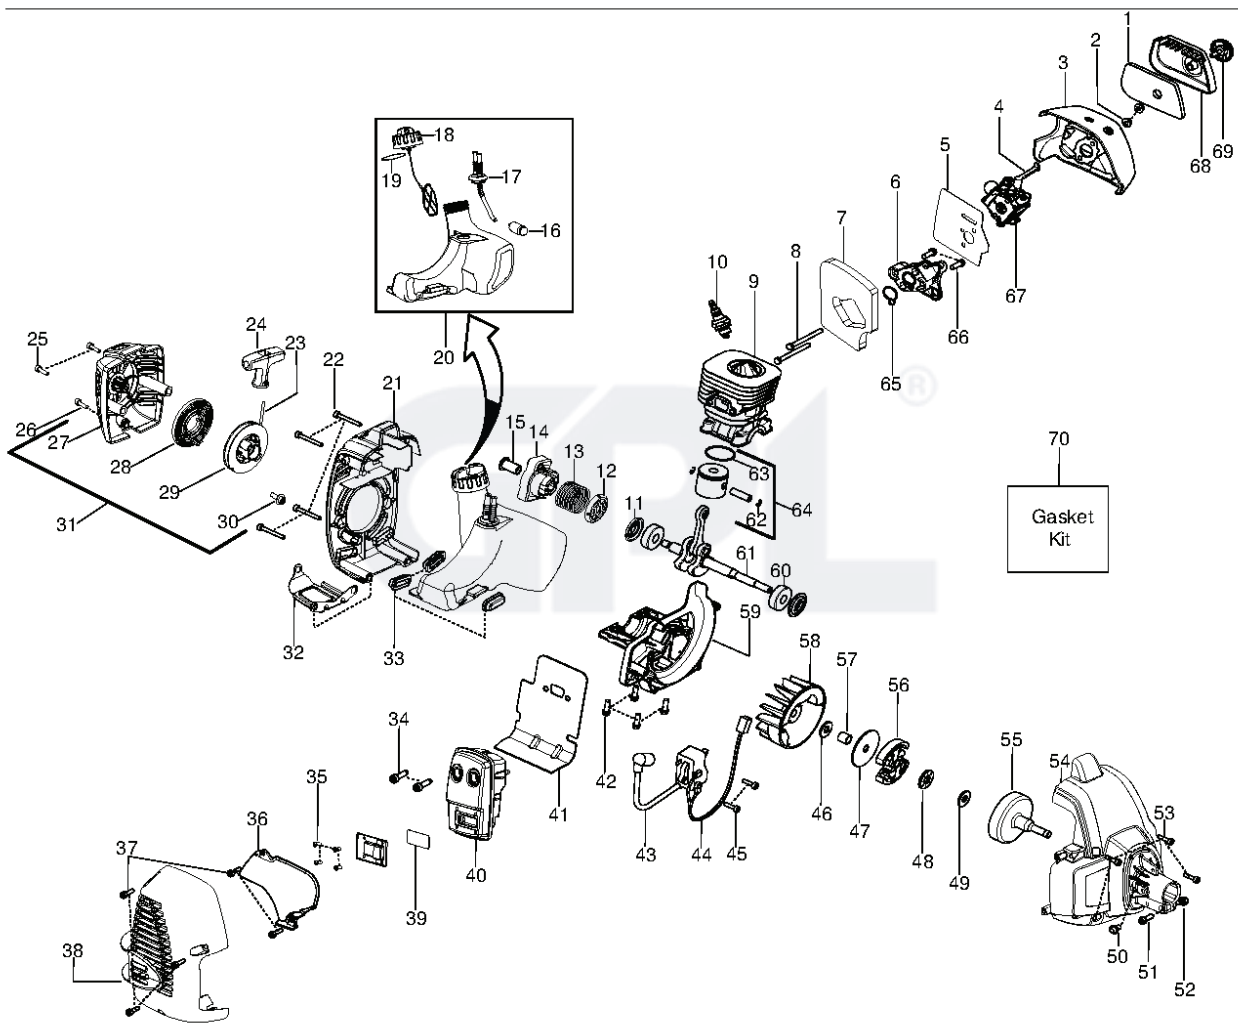

BC2126, 2009-09, US

GPL[®]

SPARE PARTS LIST

REF.	PART NO.	DESCRIPTION	REMARK	QTY.	KIT
1	530150253	AIR FILTER		1	
2	530016101	NUT		1	
3	545071701	AIR FILTER HOLDER		1	
4	530057844	LEVER		1	
5	545050402	KIT		1	
6	530035596	ADAPTER		1	
7	545008084	GASKET KIT		1	
8	530016400	BOLT		1	
9	545001001	CYLINDER		1	
10	952030201	SPARK PLUG	RCJ-8Y	1	
11	545050403	KIT		1	
12	530016475	CARRIER		1	
13	545160301	SPRING		1	
14	545102303	STARTER PAWL ATTACHMENT		1	
15	530059800	SHAFT		1	
16	530095646	FILTER		1	
17	545081897	HOSE		1	
18	545073101	TANK CAP		1	19
19	545008084	GASKET KIT		1	
20	545105107	ASSY FUEL TANK FL JONS		1	16-19
21	545065201	COVER		1	
22	530016448	SCREW		1	
23	545029901	STARTER ROPE		1	
24	545043201	STARTER HANDLE		1	
25	530016426	SCREW		1	
26	530016449	SCREW		1	
27	545104401	STARTER HOUSING		1	
28	545029801	SPRING		1	
29	545029701	STARTER PULLEY		1	
30	530016468	SCREW		1	
31	545102701	STARTER ASSY		1	
32	545071601	PLATE		1	
33	530059780	INSULATOR		1	
34	530058982	BOLT		1	
35	530015496	SCREW		1	
36	530150440	PROTECTION		1	
37	530016449	SCREW		1	
38	545065401	PROTECTION		1	
39	545030501	SCREEN		1	35
40	545057501	MUFFLER ASSY		1	
41	545008084	GASKET KIT		1	
42	530015897	SCREW		1	
43	545046702	IGNITION MODULE		1	
44	530039227	SHORTING LEAD		1	
45	530016456	SCREW		1	
46	530016463	WASHER		1	
47	530094189	WASHER		1	
48	545173401	BEARING		1	
49	530016420	WASHER - THRUST		1	
50	530016469	SCREW		1	
51	530016470	SCREW		1	
52	530403094	NUT		1	
53	530016456	SCREW		1	
54	545072901	HOUSING		1	
55	530150039	CLUTCH DRUM	06273N AND LOWER SEE SERVICE REFERENCE	1	
56	545050405	CLUTCH		1	
57	530057852	RING		1	
58	530039242	FLYWHEEL		1	
59	545054601	CRANKCASE		1	
60	545013401	BEARING		1	
61	545030001	CRANKSHAFT		1	
62	530015162	CIRCLIP		1	
63	530019283	PISTON RING		1	
64	545030301	PISTON		1	
65	545008084	GASKET KIT		1	
66	530015897	SCREW		1	
67	545081848	CARBURETTOR KIT	07333N AND LOWER SEE SERVICE REFERENCE	1	'4.5'
68	545071901	AIR FILTER COVER		1	
69	545072201	KNOB		1	
70	545008084	GASKET KIT		1	