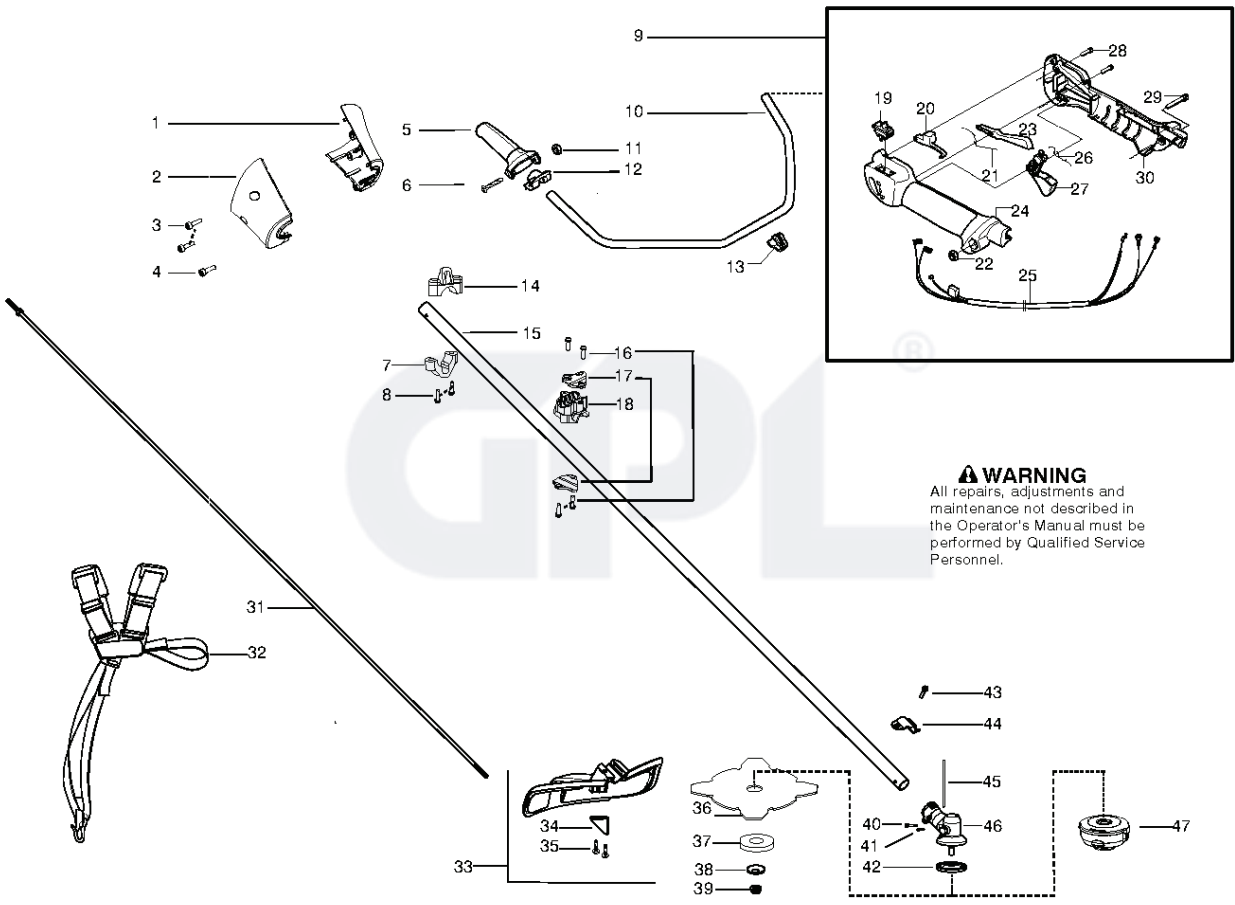

BC2126, 2009-09, US

GPL[®]

SPARE PARTS LIST

REF.	PART NO.	DESCRIPTION	REMARK	QTY.	KIT
1	530150253	AIR FILTER		1	
2	530016101	NUT		1	
3	545071701	AIR FILTER HOLDER		1	
4	530057844	LEVER		1	
5	545050402	KIT		1	
6	530035596	ADAPTER		1	
7	545008084	GASKET KIT		1	
8	530016400	BOLT		1	
9	545001001	CYLINDER		1	
10	952030201	SPARK PLUG	RCJ-8Y	1	
11	545050403	KIT		1	
12	530016475	CARRIER		1	
13	545160301	SPRING		1	
14	545102303	STARTER PAWL ATTACHMENT		1	
15	530059800	SHAFT		1	
16	530095646	FILTER		1	
17	545081897	HOSE		1	
18	545073101	TANK CAP		1	19
19	545008084	GASKET KIT		1	
20	545105107	ASSY FUEL TANK FL JONS		1	16-19
21	545065201	COVER		1	
22	530016448	SCREW		1	
23	545029901	STARTER ROPE		1	
24	545043201	STARTER HANDLE		1	
25	530016426	SCREW		1	
26	530016449	SCREW		1	
27	545104401	STARTER HOUSING		1	
28	545029801	SPRING		1	
29	545029701	STARTER PULLEY		1	
30	530016468	SCREW		1	
31	545102701	STARTER ASSY		1	
32	545071601	PLATE		1	
33	530059780	INSULATOR		1	
34	530058982	BOLT		1	
35	530015496	SCREW		1	
36	530150440	PROTECTION		1	
37	530016449	SCREW		1	
38	545065401	PROTECTION		1	
39	545030501	SCREEN		1	35
40	545057501	MUFFLER ASSY		1	
41	545008084	GASKET KIT		1	
42	530015897	SCREW		1	
43	545046702	IGNITION MODULE		1	
44	530039227	SHORTING LEAD		1	
45	530016456	SCREW		1	
46	530016463	WASHER		1	
47	530094189	WASHER		1	
48	545173401	BEARING		1	
49	530016420	WASHER - THRUST		1	
50	530016469	SCREW		1	
51	530016470	SCREW		1	
52	530403094	NUT		1	
53	530016456	SCREW		1	
54	545072901	HOUSING		1	
55	530150039	CLUTCH DRUM	06273N AND LOWER SEE SERVICE REFERENCE	1	
56	545050405	CLUTCH		1	
57	530057852	RING		1	
58	530039242	FLYWHEEL		1	
59	545054601	CRANKCASE		1	
60	545013401	BEARING		1	
61	545030001	CRANKSHAFT		1	
62	530015162	CIRCLIP		1	
63	530019283	PISTON RING		1	
64	545030301	PISTON		1	
65	545008084	GASKET KIT		1	
66	530015897	SCREW		1	
67	545081848	CARBURETTOR KIT	07333N AND LOWER SEE SERVICE REFERENCE	1	'4.5'
68	545071901	AIR FILTER COVER		1	
69	545072201	KNOB		1	
70	545008084	GASKET KIT		1	